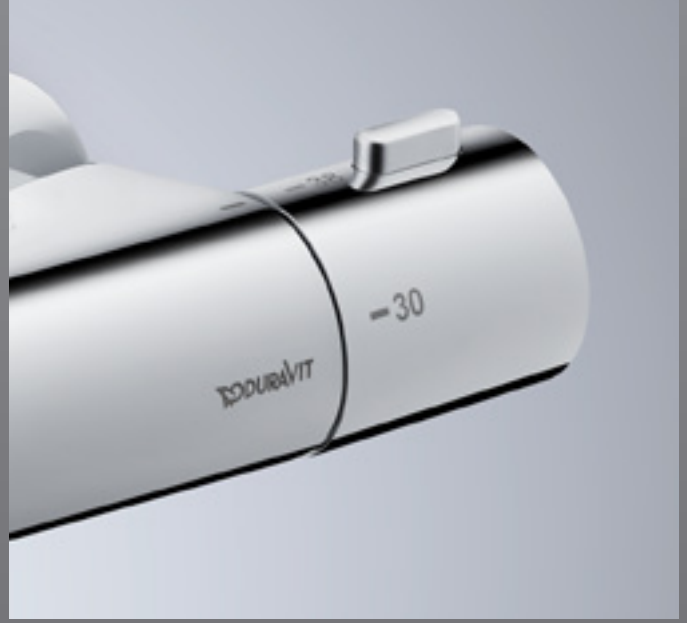

All Duravit faucets are equipped with a high-quality ceramic cartridge and have durable and easy-clean surfaces. Equipped with smart technology, the faucets offer tangible benefits that enhance your comfort and quality of life – and help save water and energy.

كافة خلطات ديورافيت مزودة بكارتريدج من السيراميك عالي الجودة، ولديها أسطح قوية التحمل وسهلة التنظيف. والخلطات، حيث إنها مزودة بتقنيات ذكية. تقدم مزايًا ملموسة تُزيد من راحتك وجودة حياتك. وتسمح بتوفير المياه والطاقة.

محبس الحرارة HeatLock

For more safety in the bathroom: To prevent potential scalding, certain Duravit faucets have a temperature limit. Perfect for younger users of the bathroom!

لتحقيق المزيد من السلامة في الحمام: للوقاية من أي حروق محتملة، يكون خلطات الترموستات، في كل من المجموعات "فيفا" و "فيرونا" و "أكوا"، له حد أقصى لدرجة الحرارة هو ٣٨ درجة مئوية. وهذا ممتاز ومناسب تماما لمستخدمي الحمام وبالأخص الصغار!

Duravit shower and thermostatic bath mixers also come with the HeatLock function that protects against scalding due to excessive water temperatures with an integrated safety lock at 38°C.

جميع خلطات ترموستات ديورافيت مزودة بقفل أمان مدمج عند ٣٨ درجة مئوية، مما يحمي من الحروق الناتجة عن درجات حرارة المياه الزائدة.