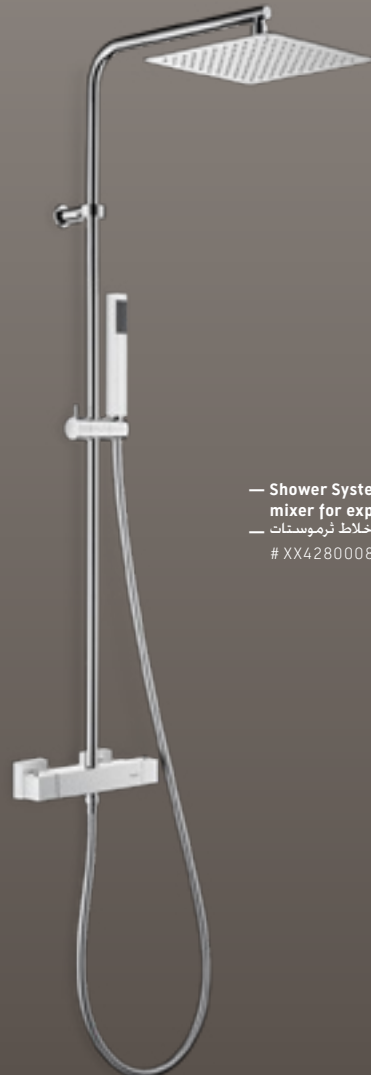

— Shower System with thermostatic mixer for exposed installation
— مجموع دش شامل خلط ثرموستات
XX4280008E10