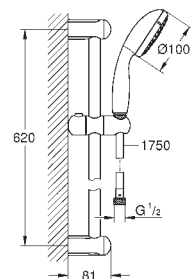

27 644 001

chrome

Tempesta 100

Shower rail set 3 sprays

handshower (28 419)
shower rail, 600 mm (27 523)
Relaxaflex hose 1750 mm 1/2"x1/2" (28 154)
GROHE EcoJoy 9,5 l/min flow limiter
GROHE DreamSpray perfect spray pattern
GROHE StarLight chrome finish
SpeedClean anti-lime system
Inner WaterGuide for a longer life
ShockProof silicone ring prevents damages caused by shower falling