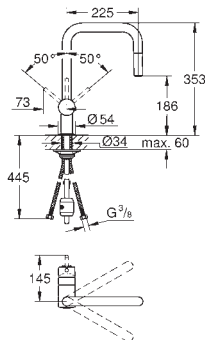

- 32 322 002
- 32 322 DC2
- 32 322 DA2
- 32 322 DL2
- 32 322 A02
- 32 322 AL2

- chrome
- supersteel
- warm sunset
- brushed warm sunset
- hard graphite
- brushed hard graphite

Minta
Single-lever sink mixer 1/2"
U spout
GROHE StarLight chrome finish
GROHE SilkMove 46 mm ceramic cartridge
pull-out dual spray
diverter: laminar spray/SpeedClean shower jet
automatic return to laminar spray
adjustable flow rate limiter
swivel tubular spout, swivel area 360°
protected against backflow
flexible connection hoses
rapid installation system