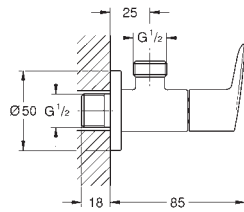

22 009 001

**BauEdge
Angle valve 1/2"**
outlet thread 1/2"
headpart 3/8"
GROHE StarLight chrome finish

chrome