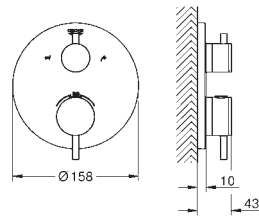

- 24 138 003
- 24 138 DC3
- 24 138 GL3
- 24 138 DA3
- 24 138 AL3

- chrome
- supersteel
- cool sunrise
- warm sunset
- brushed hard graphite

Atrio

Safety bath tub mixer for 2 outlets with integrated shut off/diverter valve
final installation for Rapido SmartBox (35 600)

- GROHE TurboStat compact cartridge
- GROHE StarLight chrome finish
- GROHE FastFixation escutcheon with covered shaft sealing and covered fixing metal escutcheon, retroactively 6° adjustable
- printed hand shower and bath filler symbol
- GROHE SafeStop safety button at 38C
- GROHE SafeStop Plus optional temperature limiter at 43°C or 46°C included
- GROHE AquaDimmer, integrated shut off/diverter valve
- flow performance: outlet B = 27 l/min, outlet C = 30 l/min

35 600 000

GROHE Rapido SmartBox universal rough-in box