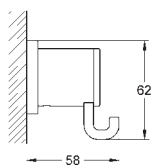

Ref. no.

Colour

40 284 000

chrome

Allure
Bathrobe hook
material: metal
concealed fastening
GROHE StarLight chrome finish