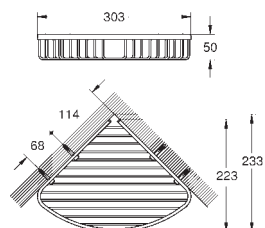

40 663 001

chrome

**BauCosmopolitan
Soap wire basket**
material: metal
for corner installation