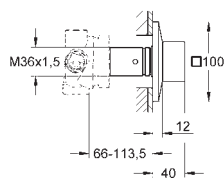

19 798 000
19 798 DC0
19 798 AL0

Allure Brilliant
5-way diverter
final installation for 29 033
GROHE StarLight chrome finish
installation depth infinitely adjustable
66 - 113 mm

chrome
supersteel
brushed hard graphite