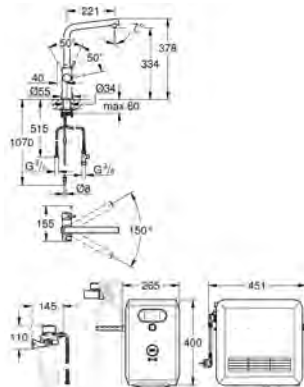

System requirements Apple
iPhone with iOS 9.0 or higher

System requirements Android
smart phone with Android 4.3 or higher

Mobile devices and GROHE Ondus App*** are not included in delivery and have
to be ordered separately via an authorised Apple store/store/iTunes or Google
Play store.

* The Bluetooth word mark and logos are registered trademarks owned by
Bluetooth SIG, Inc. and any use of such marks by Grohe AG is under license.
Other trademarks and trade names are those of their respective owners.

** Apple, the Apple logo, iPod, iPod Touch, iPhone and iTunes are trademarks of
Apple Inc., registered in the U.S. and other countries. Apple is not responsible
for the function of this device or its compliance with safety and regulatory
standards.

*** Available for free via iTunes app or Google Play store.