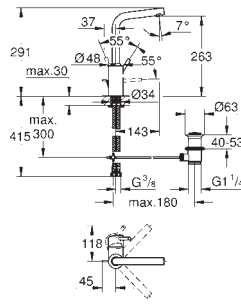

GROHE CONCETTO

Ref. no.

Colour

23 739 002

chrome

Concetto
Single-lever basin mixer 1/2"

L-Size

GROHE SilkMove 35 mm ceramic cartridge
adjustable flow rate limiter

GROHE StarLight chrome finish

GROHE EcoJoy mousseur 5.7 l/min

GROHE Zero isolated inner water ways - lead and nickel free

GROHE FastFixation installation system

swivel tubular spout

with stop restriction

pop-up waste set 1 1/4"

flexible connection hoses