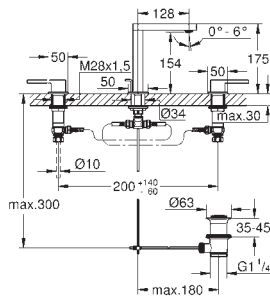

20 301 003

chrome

GROHE Plus
3-hole basin mixer 1/2"
M-Size

ceramic headparts 1/2", 90°

GROHE StarLight chrome finish

GROHE EcoJoy SpeedClean mousseur 5.7 l/min

GROHE AquaGuide adjustable mousseur

rapid installation system

pop-up waste set 1 1/4"

GROHE FastFixation installation system

flexible connection hoses between spout and side valves