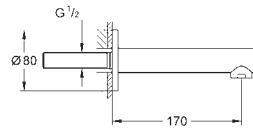

13 280 001

chrome

Concetto

Bath spout

wall mounted

GROHE StarLight chrome finish

mousseur

male thread 1/2"