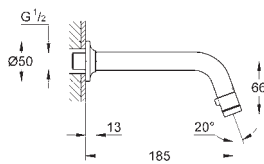

20 203 000

chrome

Universal wall-mounted tap 1/2"

flow rate: 6l/min at 3 bar flow pressure
Flow-Stop mousseur
ceramic headpart
connection thread 1/2"
GROHE StarLight chrome finish
projection 185 mm