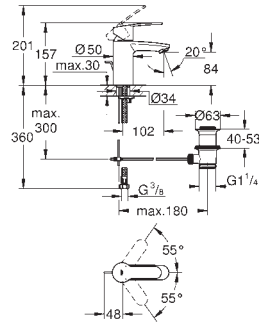

GROHE EUROSTYLE COSMOPOLITAN

Ref. no.

Colour

33 552 20E

chrome

Eurostyle Cosmopolitan
Single-lever basin mixer 1/2"
S-Size

GROHE SilkMove 35 mm ceramic cartridge
adjustable flow rate limiter
temperature limiter
GROHE StarLight chrome finish
GROHE EcoJoy SpeedClean mousseur 5.7 l/min
GROHE FastFixation installation system
pop-up waste set 1 1/4"
flexible connection hoses

33 552 002

chrome

ditto, with non-restricted flow