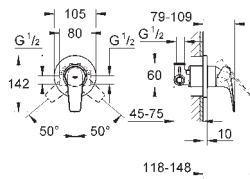

29 046 000

chrome

BauFlow
Single-lever shower mixer
concealed installation
set for final installation
concealed body (32 962 001)
GROHE LongLife 46 mm ceramic cartridge
GROHE StarLight chrome finish
adjustable flow rate limiter
escutcheon- and shaft-sealing