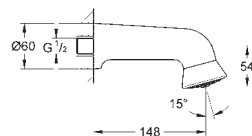

28 948 000

chrome

Relaxa Plus 60
Sports head shower 1 spray

heavy, casted model
theft proof
connection thread 1/2"
projection 148 mm
GROHE StarLight chrome finish
SpeedClean anti-lime system