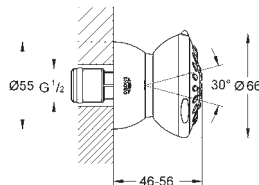

27 067 000

chrome

Relaxa 65
Side shower 2 sprays
Wide Spray / Massage
ball-joint
GROHE DreamSpray perfect spray pattern
GROHE StarLight chrome finish
SpeedClean anti-lime system
Inner WaterGuide for a longer life
minimum flow rate 4 l/min.