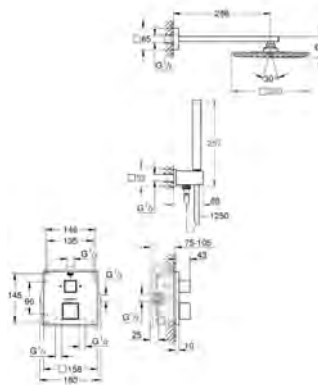

Grotherm Cube
Perfect shower set with Rainshower Allure 230
Grotherm Cube set for final installation with Aquadimmer (24 154)
GROHE Rapido SmartBox universal rough-in box, 1/2" (35 600)
Rainshower Allure 230 metal head shower (27 479)
Rainshower shower arm (27 709)
hand shower Euphoria Cube (27 699)
shower outlet elbow (26 370)
Silverflex shower hose 1.250 mm (28 362)