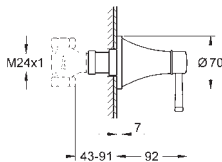

19 944 000

19 944 IGO

Grandera

Volume Control Trim

final installation for 29 032 000
GROHE StarLight chrome finish
installation depth infinitely adjustable
43 - 91 mm

chrome

chrome/gold