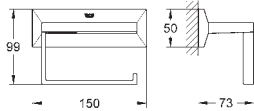

40 499 000

chrome

**Allure Brilliant
Toilet paper holder**
without cover
material: metal
concealed fastening
GROHE StarLight chrome finish