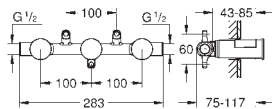

29 025 002

Concealed body
for 3-hole wash-basin mixer
wall installation
Installation depth 43 - 85 mm
DR-brass
installation device
with sealing sleeve