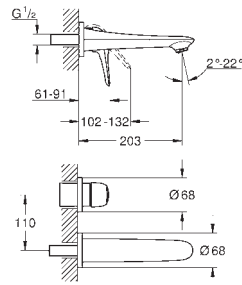

Ref. no.

Colour

19 571 003
19 571 LS3

chrome
moon white/chrome

Eurostyle
2-hole basin mixer
M-Size
wall mounted
without concealed body
final installation for 23 571
metal rosette
loop metal lever
GROHE StarLight chrome finish
GROHE AquaGuide adjustable mousseur
centre distance 110 mm
projection 203 mm