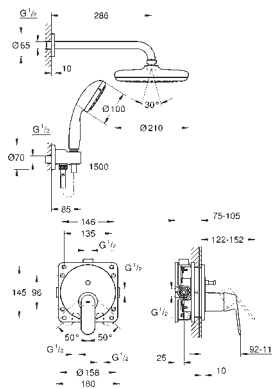

25 219 001

chrome

Eurocosmo

Perfect shower set with Tempesta 210

Eurocosmo set for final installation with diverter bath / shower (24 045)

GROHE Rapido SmartBox universal rough-in box, 1/2" (35 600)

head shower Tempesta 210 9.5 l/min (26 410)

shower arm Rainshower 286 mm (28 576)

hand shower Tempesta 100 II 9.5 l/min (27 597)

shower outlet elbow (28 628)

Rotaflex shower hose 1500 mm 1/2" x 1/2" (28 409)