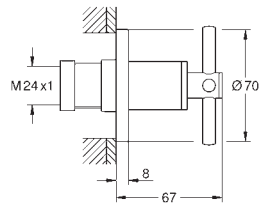

- 19 069 003
- 19 069 DC3
- 19 069 GL3
- 19 069 DA3
- 19 069 AL3

- chrome
- supersteel
- cool sunrise
- warm sunset
- brushed hard graphite

Atrio

Concealed valve exposed part

for concealed valve 35 028 or 29 032
GROHE StarLight chrome finish
installation depth infinitely adjustable
20-80 mm
escutcheon with screwable wall sealing
with cross handle