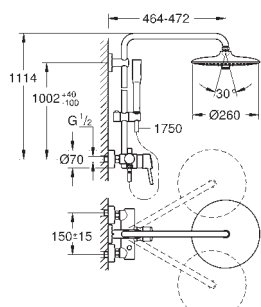

Euphoria System 260

Shower system with single lever mixer for wall mounting

horizontal swivable 450 mm shower arm

exposed single-lever shower mixer with diverter

head shower Euphoria 260 (26 457)

Rain, SmartRain, Jet

with ball joint

hand shower Euphoria 110 Massage (27 239)

adjustable in height with gliding element

Silverflex shower hose 1750 mm (28 388)

GROHE SilkMove 46 mm ceramic cartridge

GROHE DreamSpray perfect spray pattern

GROHE StarLight chrome finish

GROHE SprayDimmer (Stepless flow rate reduction)

GROHE EcoJoy 9,5 l/min flow limiter

GROHE FastFixation (upper bracket adjustable)

Inner WaterGuide for a longer life

SpeedClean anti-lime system

Twistfree to prevent hose from twisting

suitable for instantaneous heaters from 18 kW/h

minimum flow rate 7 l/min.

new