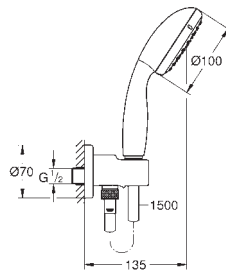

Tempesta 100

Wall holder set 2 sprays

hand shower Tempesta 100 II (27 597)
shower outlet elbow 1/2" with wall shower holder (28 679)
protected against backflow
Relaxaflex hose 1500 mm 1/2"x1/2" (28 151)
GROHE EcoJoy 5.7 l/min. flow limiter
GROHE DreamSpray perfect spray pattern
GROHE StarLight chrome finish
SpeedClean anti-lime system
Inner WaterGuide for a longer life
ShockProof silicone ring prevents damages
caused by shower falling