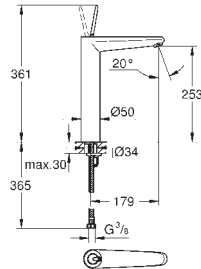

23 428 000

chrome

Eurodisc Joy
Single-lever basin mixer 1/2"
XL-Size
for free-standing basins
GROHE FeatherControl Joystick cartridge
GROHE EcoJoy SpeedClean mousseur 5.7 l/min
GROHE StarLight chrome finish
GROHE FastFixation Plus installation system
smooth body
flexible connection hoses