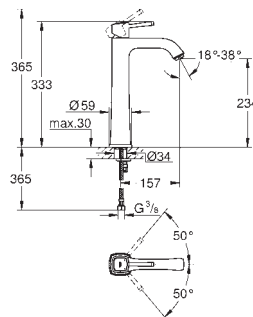

23 313 000
23 313 IGO

chrome
chrome/gold

Grandera
Single-lever basin mixer 1/2"
XL-Size
for free-standing basins
GROHE SilkMove 28 mm ceramic cartridge
temperature limiter
GROHE StarLight chrome finish
GROHE EcoJoy for less water and perfect flow
GROHE FastFixation installation system
GROHE AquaGuide adjustable mousseur 5.7 l/min
smooth body
flexible connection hoses