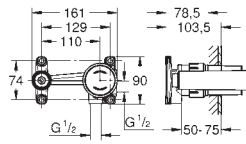

23 429 000

Joystick mixer 1/2", concealed body

for 2-hole basin mixers
without finishing trim set
GROHE FeatherControl Joystick cartridge
wall installation
installation device
DR-brass
with sealing sleeve