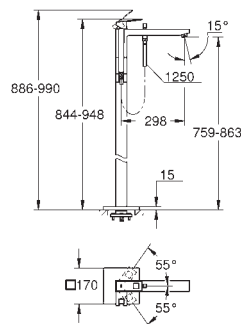

45 388 000  
Supporting legs for baseframe

chrome  
supersteel  
brushed hard graphite

23 672 001  
23 672 DC1  
23 672 AL1

**Eurocube**  
**Single-lever bath mixer 1/2", floor mounted**  
final installation for 45 984, 29 086  
GROHE SilkMove 35 mm ceramic cartridge  
with temperature limiter  
GROHE StarLight chrome finish  
automatic diverter: bath/shower  
spout with mousseur  
Euphoria Cube+ Stick hand shower 6.6 l/min (26 467)  
Silverflex shower hose 1.250 mm (28 362)  
projection 298 mm  
integrated non-return valve in shower outlet  
protected against backflow  
with shower holder