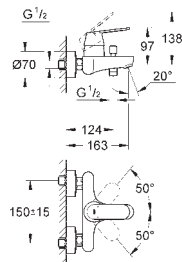

32 831 000

chrome

Eurocosmo
Single-lever bath mixer 1/2"
wall mounted

GROHE SilkMove 46 mm ceramic cartridge
GROHE StarLight chrome finish
adjustable flow rate limiter
automatic diverter: bath/shower
mousseur
integrated non-return valve in shower outlet
S-unions
protected against backflow