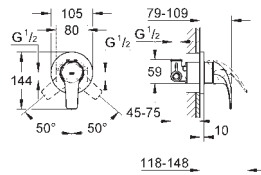

29 044 000

chrome

BauCurve
Single-lever shower mixer
concealed installation
set for final installation
concealed body (32 962 001)
GROHE LongLife 46 mm ceramic cartridge
GROHE StarLight chrome finish
adjustable flow rate limiter
escutcheon- and shaft-sealing