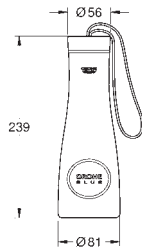

GROHE BLUE ACCESSORIES

Ref. no.

Colour

40 848 000

**GROHE Blue
Drinking bottle**

Tritan drinking bottle with GROHE Blue decor
BPA (Bisphenol A) free
lid with strap
volume 500 ml