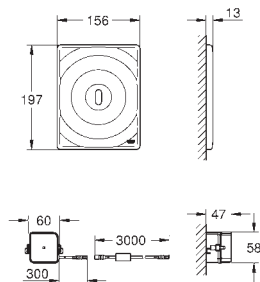

38 699 001

chrome

Tectron Surf

Infra-red electronic for WC flushing cistern

with infrared sensor for bi-directional communication for monitoring, configuration and service purpose

GROHE StarLight chrome finish

with transformer 100-230 V AC, 50-60 Hz, 6 V DC for flushing cistern GD 2

servo motor

front plate 156 x 197 mm

7 pre-set programs:

auto flush, cleaning mode, pre-flush on/off

additional functions and precise settings by remote control 36 407

adjustable flush (3 - 9 l) by hand and remote

CE approved