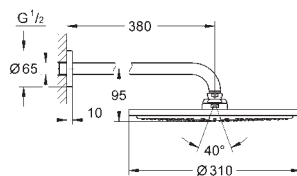

- 26 066 000 chrome
- 26 066 DC0 supersteel
- 26 066 BE0 polished nickel
- 26 066 EN0 brushed nickel
- 26 066 GL0 cool sunrise
- 26 066 GN0 brushed cool sunrise
- 26 066 DA0 warm sunset
- 26 066 DL0 brushed warm sunset
- 26 066 A00 hard graphite
- 26 066 AL0 brushed hard graphite

Rainshower Cosmopolitan 310
Head shower set 380 mm, 1 spray

Head shower Rainshower Cosmopolitan 310 (27 478)
material: metal
1 spray pattern: Rain
Shower arm Rainshower 380 mm (28 361)
GROHE EcoJoy 9,5 l/min flow limiter
GROHE DreamSpray perfect spray pattern
GROHE StarLight chrome finish
SpeedClean anti-lime system

- 26 056 000 chrome
- ditto, with non-restricted flow