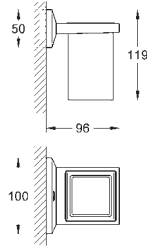

40 493 000

chrome

Allure Brilliant
Holder with tumbler
material: glass / metal
concealed fastening
GROHE StarLight chrome finish