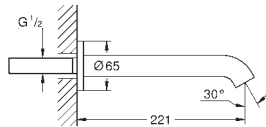

13 449 001

13 449 DC1

13 449 BE1

13 449 EN1

13 449 GL1

13 449 GN1

13 449 DA1

13 449 DL1

13 449 A01

13 449 AL1

GROHE Essence

Bath spout

wall mounted

mousseur

male thread 1/2"

GROHE StarLight chrome finish

projection 230 mm

available July 2021

chrome

supersteel

polished nickel

brushed nickel

cool sunrise

brushed cool sunrise

warm sunset

brushed warm sunset

hard graphite

brushed hard graphite