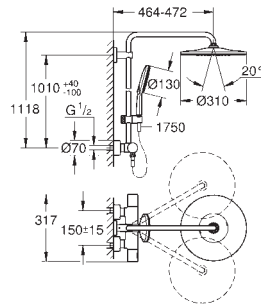

Rainshower SmartActive 310

Shower system with Safety Mixer for wall mounting

horizontal swivable 450 mm shower arm
exposed Safety Mixer with Aquadimmer function
head shower Rainshower Mono 310 (26 562)
with ball joint

hand shower Rainshower SmartActive 130 (26 574)

adjustable in height with gliding element
including performance grip

Silverflex shower hose 1750 mm (28 388)

GROHE TurboStat compact cartridge

GROHE SafeStop safety button at 38°C

GROHE SafeStop Plus optional temperature limiter at 43°C included

GROHE CoolTouch no risk of scalding

GROHE DreamSpray perfect spray pattern

GROHE One-Click Showering spray selection with one click

GROHE StarLight chrome finish

GROHE EcoJoy 9,5 l/min flow limiter

GROHE FastFixation (upper bracket adjustable)

SpeedClean anti-lime system

suitable for instantaneous heaters from 18 kW/h

minimum flow rate 7 l/min.

new