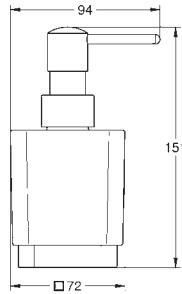

40 805 000

chrome

**Selection Cube
Soap dispenser**

material: glass / metal
filling quantity 300 ml
fits in the following holder:
Selection Cube (40 865 000)
GROHE StarLight finish