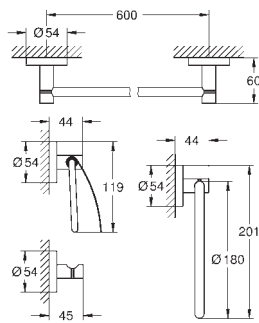

GROHE ESSENTIALS

Ref. no.

Colour

40 776 001
40 776 DC1

chrome
supersteel

Essentials
Master bathroom accessories set 4-in-1
material: metal
towel ring (40 365 001)
robe hook (40 364 001)
toilet paper holder (40 367 001)
towel rail, 600 mm (40 366 001)
concealed fastening
GROHE StarLight chrome finish