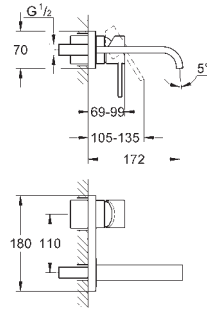

19 309 000

chrome

Allure
2-hole basin mixer
S-Size
wall mounted
without concealed body
final installation for 33 769
GROHE StarLight chrome finish
flow limiter 8 l/min.
spout with mousseur
centre distance 110 mm
projection 172 mm

19 386 000

chrome

ditto, projection 220 mm