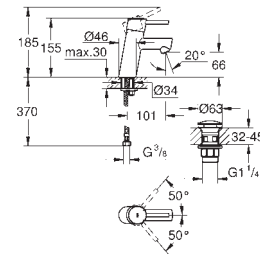

23 931 001

chrome

Concetto
Single-lever basin mixer 1/2"
S-Size
GROHE SilkMove 28 mm ceramic cartridge
adjustable flow rate limiter
temperature limiter
GROHE StarLight chrome finish
GROHE EcoJoy SpeedClean mousseur 5.7 l/min
GROHE FastFixation installation system
smooth body with push-open pop-up waste set 1 1/4"
flexible connection hoses