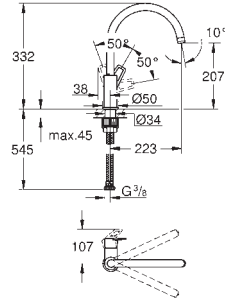

GROHE BAU LINES

Ref. no.

Colour

new