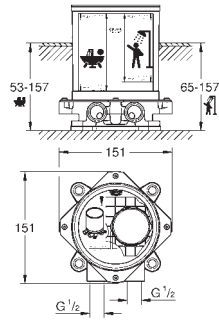

GROHE GRANDERA

Ref. no.

Colour

45 984 001

Rough-in set 1/2"

for floor-mounted bath mixers/spouts and shower mixers
installation plate with 360° horizontal and 3° vertical adjustment
installation depth 53-157 mm for bath mixers/spouts,
depth compensation 104 mm
installation depth 65-157 mm for shower mixers, depth compensation 92 mm
two 1/2" female connections (hot/cold supplies)
flushing plug
gasket included
fixing material