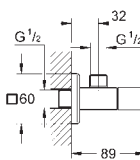

22 013 000

chrome

Eurocube
Angle valve 1/2"
wall connection 1/2"
outlet 1/2"
Cartridge headpart
metal handle
marking: neutral
metal push-on escutcheon