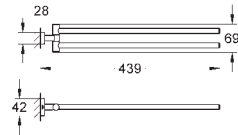

40 624 001
40 624 DC1
40 624 AL1

chrome
supersteel
brushed hard graphite

Essentials Cube
Towel holder
material: metal
2 arms, pivotable
439 mm
concealed fastening
GROHE StarLight chrome finish