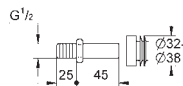

37 044 000

Inlet connecting set

for urinal bowls with inlet from back

connector Ø 33.5 - 38 mm