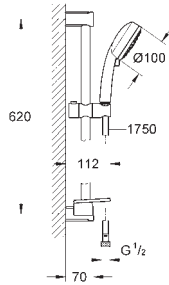

27 577 002

chrome

Tempesta Cosmopolitan 100
Shower rail set 4 sprays

hand shower (27 575)
shower rail, 600mm (27 521)
Relexaflex hose 1750 mm 1/2"x1/2" (28 154)
GROHE EasyReach tray (27 596)
GROHE EcoJoy 9,5 l/min flow limiter
GROHE DreamSpray perfect spray pattern
GROHE StarLight chrome finish
SpeedClean anti-lime system
Inner WaterGuide for a longer life