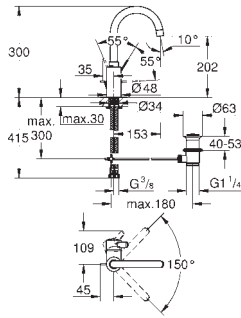

GROHE EUROCOSMO

Ref. no.

Colour