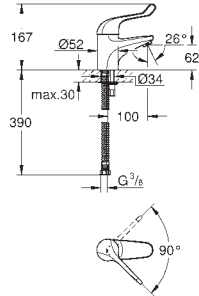

GROHE EUROECO SINGLE SEQUENTIAL

Ref. no.

Colour

32 789 000

chrome

Euroeco Single Sequential
Single-lever safety basin mixer 1/2"

smooth body
GROHE StarLight chrome finish
GROHE EcoJoy for less water and perfect flow
ceramic cartridge
adjustable flow rate limiter
adjustable temperature limiter
laminar flow limiter 9 l/min
lever length 120 mm
rapid installation system
flexible connection hoses

32 788 000

chrome

ditto, with pop-up waste set 1 1/4"