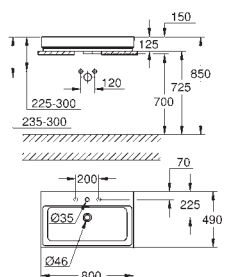

39 476 00H

alpine white

Cube Ceramic Counter top basin 80

flat back side glazed
1 hole punched, 2 holes pre-punched
with overflow
800 x 490 mm
including fixation set
sanitary ware
PureGuard anti scale coating and anti bacterial glazing