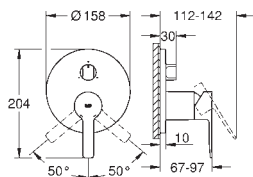

Lineare

Single-lever mixer with 3-way diverter

final installation for
Rapido SmartBox (35 600)

GROHE SilkMove 46 mm ceramic cartridge

GROHE StarLight chrome finish

GROHE FastFixation escutcheon with covered shaft sealing and covered fixing
metal escutcheon, retroactively 6° adjustable
3-way diverter

flow performance: outlet A = 27 l/min, outlet B = 27 l/min, outlet C = 27 l/min

35 600 000

GROHE Rapido SmartBox universal rough-in box