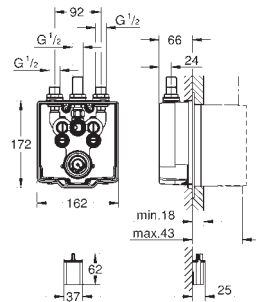

Eurosmart Cosmopolitan E Special

Infra-red electronic for concealed shower thermostat

for concealed installation box 36 458 000 and 36 459 000

ergonomic metal handle

GROHE StarLight chrome finish

GROHE SafetyPlus fixed temperature stop

temperature scale handle with internal safety stop between 35C and 43C

full unmixed hot or cold water in extreme handle position for legionella sampling

7 pre-set programs:

auto flush

thermal disinfection, cleaning mode

additional functions and precise settings by remote control 36 407

CE approved

new

36 458 000

Eurosmart Cosmopolitan E Concealed body

for shower

with integrated thermostatic mixer

suitable for infra-red set 36 456 000

2 stop valves

non-return valves with filters

6V lithium battery, type CR-P2

battery lifetime: approx. 7 years (150 actuations a day)

allows for waterproofing of wall construction surrounding the concealed body with sealing sleeve

new