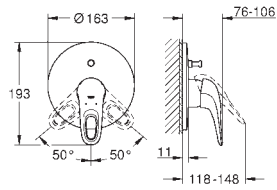

Ref. no.

Colour

19 506 003
19 506 LS3

chrome
moon white/chrome

Eurostyle
Single-lever bath mixer
final installation for 33 963 000
without concealed body
loop metal lever
GROHE StarLight chrome finish
GROHE FastFixation covered fixation
automatic diverter: bath/shower
escutcheon- and shaft-sealing
metal wall escutcheon