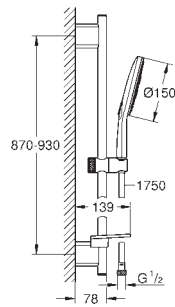

GROHE RAINSHOWER SMARTACTIVE

Ref. no.

Colour

new

26 594 LS0

moon white

Rainshower SmartActive 150 Shower rail set 3 sprays

hand shower Rainshower SmartActive 150 (26 590)

shower rail 900 mm

wall holders made of metal

Silverflex shower hose 1750 mm (28 388)

GROHE EasyReach tray

GROHE EcoJoy 9,5 l/min flow limiter

GROHE DreamSpray perfect spray pattern

GROHE StarLight finish

GROHE FastFixation Plus adjustable distance between brackets for fixing to existing drilling holes

GROHE TileFix adjustable depth on upper and lower bracket

SpeedClean anti-lime system

Inner WaterGuide for a longer life

Twistfree to prevent hose from twisting