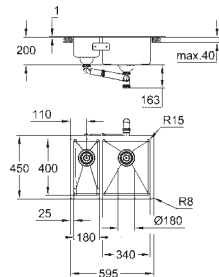

31 576 SD1

stainless steel

K700 Undermount
Stainless steel sink
model: K700U 60-S 59.5/45 1.5 rh

mounting type: undermount, top mount or flush mount

material: stainless steel AISI 304 (V2A)

material thickness: 1 mm

GROHE StarLight finish

finish: satin finish

GROHE Whisper

min. cabinet size: 600 mm

dimensions: 595 x 450 mm

1 bowl: 340 x 400 x 200 mm

0.5 bowl: 180 x 400 x 140 mm

outer radius: R16 (undermount)/R3 (topmount), inner bowl radius: R15

GROHE FastFixation installation system

sink mountable right

cut-out (undermount): 547 x 402 mm (R16)

cut-out (top mount): 580 x 435 mm

drainer: Ø 3.5"/90 mm basket strainer waste

accessories included: waste kit, basket

strainer waste, mounting set

optional: push to open excenter (40 986 SD0)

amount of fasteners included (top mount): 8

amount of fasteners included (undermount): 8