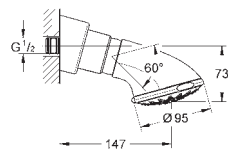

27 062 000

chrome

Relaxa 100 Five
Head shower 5 sprays
Normal, Jet, Rain, Massage, Champagne spray
ball-joint
installation dependent angle of inclination
connection thread with pre-assembled sealing
GROHE DreamSpray perfect spray pattern
GROHE StarLight chrome finish
SpeedClean anti-lime system
Inner WaterGuide for a longer life
minimum flow rate 7.5 l/min.