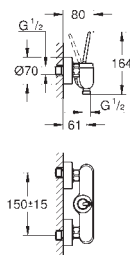

23 430 000

chrome

Eurodisc Joy

Single-lever shower mixer 1/2"

wall mounted

GROHE FeatherControl Joystick cartridge

GROHE StarLight chrome finish

shower bottom outlet with integrated non return-valve

S-unions

protected against backflow