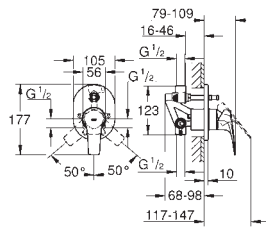

29 045 000

chrome

BauFlow
Single-lever bath mixer
concealed installation
set for final installation
concealed body (32 963 001)
GROHE LongLife 46 mm ceramic cartridge
GROHE StarLight chrome finish
adjustable flow rate limiter
automatic diverter: bath/shower
escutcheon- and shaft-sealing