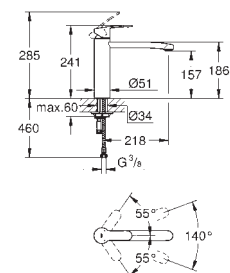

31 124 002

chrome

Eurostyle Cosmopolitan
Single-lever sink mixer 1/2"

medium spout

GROHE StarLight finish

GROHE SilkMove 35 mm ceramic cartridge

adjustable flow rate limiter

swivel tubular spout, swivel area 140°

flexible connection hoses

rapid installation system