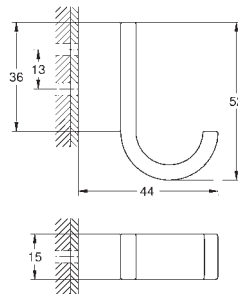

41 039 000
41 039 DC0
41 039 BE0
41 039 EN0
41 039 GL0
41 039 GN0
41 039 DA0
41 039 DL0
41 039 A00
41 039 AL0

Selection
Single robe hook
material: metal
concealed fastening
GROHE StarLight chrome finish

chrome
supersteel
polished nickel
brushed nickel
cool sunrise
brushed cool sunrise
warm sunset
brushed warm sunset
hard graphite
brushed hard graphite

new