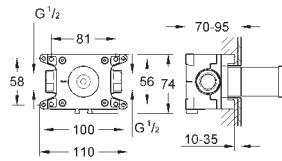

GROHE RAPIDO C / STOP VALVES

Ref. no.

Colour

CONCEALED
SOLUTIONS

35 028 000

Rapido C

Rough-in for single volume control

built-in box with removable protection cover
waterproof membrane base for wall sealing
for masonry and drywall installation
fixing points for front and back wall
body of DR brass
pre-assembled ceramic headpart 3/4"
connection threads 1/2"
flow rate: 55 l/min. at 3 bar
installation depth 70 - 95 mm