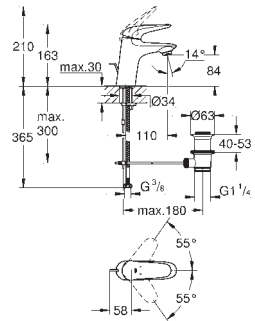

23 708 003

chrome

Eurostyle
Single-lever basin mixer 1/2"
S-Size
solid metal lever
GROHE SilkMove 35 mm ceramic cartridge
adjustable flow rate limiter
with temperature limiter
GROHE StarLight chrome finish
GROHE EcoJoy mousseur 5.7 l/min
GROHE Zero isolated inner water ways - lead and nickel free
GROHE FastFixation rapid installation system
pop-up waste set 1 1/4"
flexible connection hoses