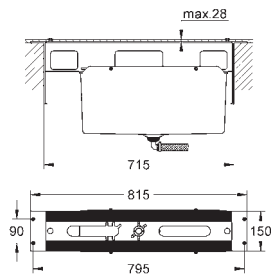

29 037 000

4/5-hole bath/shower combination (optional)
base frame for installation
drainage box with integrated outlet for splash water
caps to cover screw fixations always come in chrome color

45 388 000
Supporting legs for baseframe