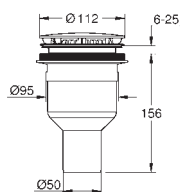

material: acrylic

diameter of waste outlet: 90 mm

recommended GROHE waste sets: 49 533 000 (vertical) and 49 534 000 (horizontal), sold separately

**49 533 000**

**chrome**

**49 533 SH0**

**alpine white**

**Waste set for universal shower tray**