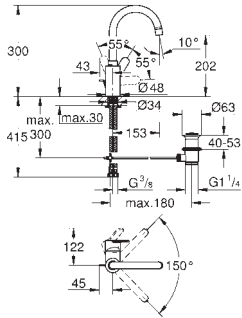

23 043 003

chrome

Eurostyle Cosmopolitan
Single-lever basin mixer 1/2"
L-Size

GROHE SilkMove 35 mm ceramic cartridge
adjustable flow rate limiter
GROHE StarLight chrome finish
GROHE Zero isolated inner water ways - lead and nickel free
GROHE FastFixation installation system
mousseur
swivel tubular spout with stop restriction
pop-up waste set 1 1/4"
flexible connection hoses