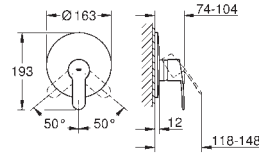

GROHE EUROSTYLE COSMOPOLITAN

Ref. no.

Colour

19 507 002

chrome

**Eurostyle Cosmopolitan
Single-lever shower mixer**
final installation for 33 964 000
without concealed body
GROHE StarLight chrome finish
escutcheon- and shaft-sealing
wall escutcheon
covered fixing