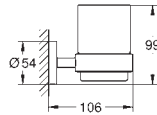

40 447 001
40 447 DC1

chrome
supersteel

Essentials
Crystal glass with holder
material: glass / metal
holder (40 369 001)
Glass cup (40 372 001)
concealed fastening
GROHE StarLight chrome finish