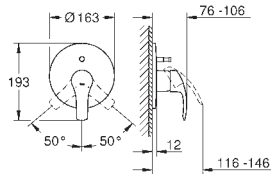

19 450 002

chrome

Eurosmart

Single-lever bath mixer

final installation for 33 963 000

without concealed body

GROHE StarLight chrome finish

GROHE FastFixation covered fixation

automatic diverter: bath/shower

escutcheon- and shaft-sealing

metal wall escutcheon