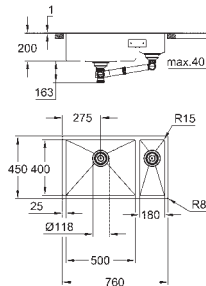

31 575 SD1

stainless steel

K700 Undermount
Stainless steel sink
model: K700U 80-S 76/45 1.5 lh

mounting type: undermount, top mount or flush mount

material: stainless steel AISI 304 (V2A)

material thickness: 1 mm

GROHE StarLight finish

finish: satin finish

GROHE Whisper

min. cabinet size: 800 mm

dimensions: 760 x 450 mm

1 bowl: 500 x 400 x 195 mm

0.5 bowl: 180 x 400 x 200 mm

outer radius: R16 (undermount)/R3 (topmount), inner bowl radius: R15

GROHE FastFixation installation system

sink mountable left

cut-out (undermount): 712 x 402 mm (R16)

cut-out (top mount): 745 x 435 mm

drainer: Ø 3.5"/90 mm basket strainer waste

accessories included: waste kit, basket

strainer waste, mounting set

optional: push to open excenter (40 986 SD0)

amount of fasteners included (top mount): 8

amount of fasteners included (undermount): 8

new