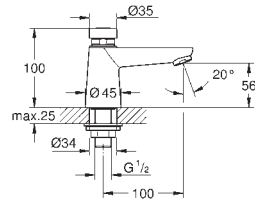

GROHE EUROECO COSMOPOLITAN T

Ref. no.

Colour

36 265 000

chrome

Euroeco Cosmopolitan T
Self-closing pillar tap 1/2"

for cold or premixed water
marking: blue/red

GROHE StarLight chrome finish

GROHE EcoJoy 5.7 l/min. flow limiter

3 adjustable flow times: short - medium - long
(factory setting: short), approx. 7, 15, 30 sec
(pressure dependent)