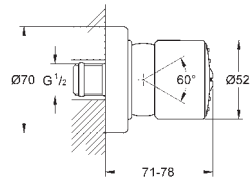

GROHE HEAD SHOWERS

Ref. no.

Colour

28 198 000

chrome

Relaxa 50

Side shower 1 spray

Normal spray

ball-joint

GROHE StarLight chrome finish

SpeedClean anti-lime system

pre-adjustable flow rate from 5-11 l/min.

minimum flow rate 4.5 l/min.