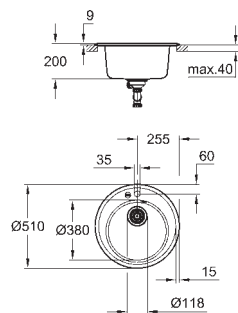

31 656 AT0
31 656 AP0

granite gray
granite black

K200

Composite sink

model: K200 50-C 51 1.0

mounting type: standard built-in

material: quartz composite

GROHE Whisper

min. cabinet size: 500 mm

dimensions: Ø 510 mm

1 bowl: Ø 380 x 200 mm

inner bowl radius: Ø 380

GROHE FastFixation installation system

cut-out: Ø 490 mm

drainer: automatic waste fitting

accessories included: waste kit, basket

strainer waste, mounting set

optional: push to open excenter (40 986 SD0)

amount of fasteners included (top mount): 3