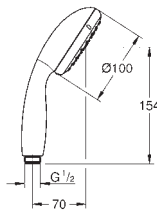

27 923 001

chrome

Tempesta 100

Hand shower 1 spray

Rain

GROHE EcoJoy 9,5 l/min flow limiter

GROHE DreamSpray perfect spray pattern

GROHE StarLight chrome finish

SpeedClean anti-lime system

Inner WaterGuide for a longer life

ShockProof silicone ring prevents damages caused by shower falling

universal mounting system, fitting all standard shower hoses