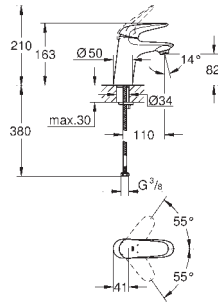

Ref. no.

Colour

23 716 003

chrome

Eurostyle
Single-lever basin mixer 1/2"
S-Size

solid metal lever
GROHE SilkMove 35 mm ceramic cartridge
adjustable flow rate limiter
with temperature limiter
GROHE StarLight chrome finish
GROHE EcoJoy mousseur 5.7 l/min
GROHE Zero isolated inner water ways - lead and nickel free
GROHE FastFixation rapid installation system
smooth body
flexible connection hoses