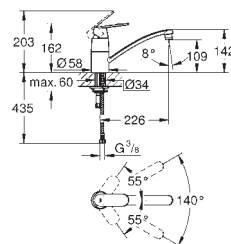

32 842 000

chrome

Eurocosmo
Single-lever sink mixer 1/2"
low spout
GROHE StarLight finish
GROHE SilkMove 35 mm ceramic cartridge
adjustable flow rate limiter
swivel tubular spout
swivel area 140°
flexible connection hoses
rapid installation system