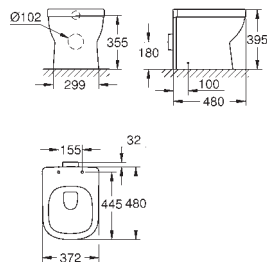

39 329 000

alpine white

39 329 00H

alpine white

**Euro Ceramic
Floor standing WC**
universal trap for horizontal and vertical outlet
wash down
rimless
flush volume 3/5 l
including fixation set
sanitary ware
fully skirted with invisible fixation
optional: **PureGuard** anti scale coating and anti bacterial glazing (00H)
compatible with seat and cover 39 330 001 (soft close) or 39 331 001 (standard)