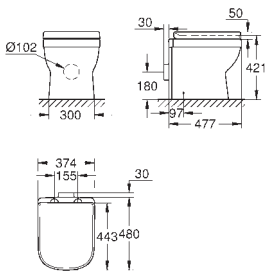

39 555 000

alpine white

**Euro Ceramic  
Floor standing WC set**  
universal trap for horizontal and vertical outlet  
rimless  
flush volume 3/5 l  
including fixation set  
sanitary ware  
Euro Ceramic WC seat  
soft close  
quick release function  
detachable  
material: Duroplast