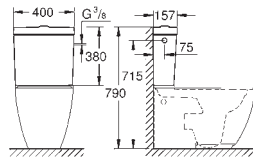

39 578 000

alpine white

GROHE Essence
Exposed flushing cistern for close coupled combination
side inlet
including flushing set GROHE AV1
dual flush 4,5/3 l
including fixation set
sanitary ware