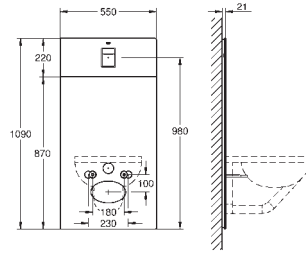

GROHE RAPID SL FOR WC

Ref. no.

Colour

39 374 KS0

velvet black

**GROHE glass module
for Rapid SL and Uniset
with flushing cistern GD 2**

for connecting shower toilet Sensia Arena or common wall-hung WCs for tiled/plastered walls
two-piece glass cover made of tempered safety glass (8 mm)
upper part removable for maintenance
flush plate Skate Cosmopolitan, chrome
HPL mounting plate with hole pattern for all connections
mounting plate with concealed water connection for Sensia Arena set for noise protection
including accessory for mounting glass plate and WC ceramic