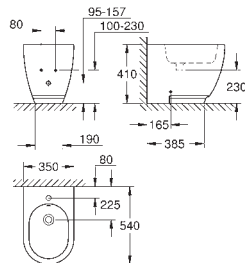

alpine white

**GROHE Essence**  
**WC seat**  
with lid  
quick release function  
detachable  
material: Duroplast  
including fixation set  
compatible with all Essence bowls

39 574 00H

alpine white

**GROHE Essence**  
**Wall hung bidet**  
1 hole punched  
with overflow  
including fixation set  
sanitary ware  
fully skirted with invisible fixation  
**PureGuard** anti scale coating and anti bacterial glazing