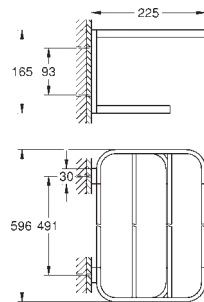

- 41 066 000 chrome
- 41 066 DC0 supersteel
- 41 066 BE0 polished nickel
- 41 066 EN0 brushed nickel
- 41 066 GL0 cool sunrise
- 41 066 GN0 brushed cool sunrise
- 41 066 DA0 warm sunset
- 41 066 DL0 brushed warm sunset
- 41 066 A00 hard graphite
- 41 066 AL0 brushed hard graphite

Selection
Multi-towel rack
material: metal
length 596 mm
concealed fastening
GROHE StarLight chrome finish

new