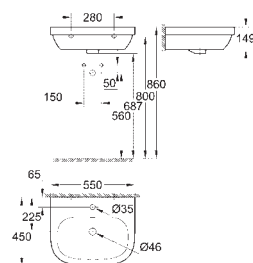

39 336 000

alpine white

39 336 00H

alpine white

**Euro Ceramic
Wash basin 55**

wall hung
1 hole punched
with overflow
550 x 450 mm
sanitary ware

optional: **PureGuard** anti scale coating and anti bacterial glazing (00H)