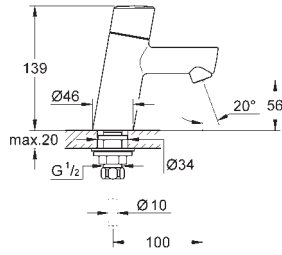

GROHE CONCETTO

Ref. no.

Colour

32 207 001

chrome

Concetto
Pillar tap XS-Size
ceramic headparts 1/2", 90°
GROHE StarLight chrome finish
GROHE EcoJoy SpeedClean mousseur 5.7 l/min