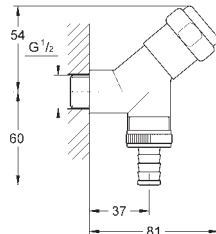

41 010 000

chrome

Original WAS connecting valve 1/2"

wall mounted

grease chamber headpart 1/2" for closable hose connection

non-return valve type EB

protected against backflow

GROHE StarLight finish