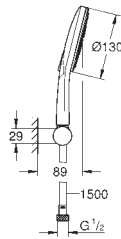

**Rainshower SmartActive 130
Wall holder set 3 sprays**

hand shower Rainshower SmartActive 130 (26 574)
wall shower holder, adjustable (27 055)
Silverflex shower hose 1500 mm 1/2" x 1/2" (28 364)
GROHE EcoJoy 9,5 l/min flow limiter
GROHE DreamSpray perfect spray pattern
GROHE StarLight chrome finish
SpeedClean anti-lime system
Inner WaterGuide for a longer life
Twistfree to prevent hose from twisting

new

26 580 LS0

moon white

**Rainshower SmartActive 130
Wall holder set 3 sprays**

hand shower Rainshower SmartActive 130 (26 574)
wall shower holder, adjustable (27 055)
Silverflex shower hose 1500 mm 1/2" x 1/2" (28 364)
GROHE EcoJoy 9,5 l/min flow limiter
GROHE DreamSpray perfect spray pattern
GROHE StarLight finish
SpeedClean anti-lime system
Inner WaterGuide for a longer life
Twistfree to prevent hose from twisting

new