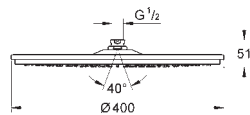

28 778 000

chrome

Rainshower Cosmopolitan 400
Head shower 1 spray

normal spray
Ø 400 mm
material: metal
ball joint with turning angle $20^\circ \pm 20^\circ$
connection thread 1/2"

GROHE DreamSpray perfect flow
GROHE StarLight chrome finish
SpeedClean anti-lime system
this head shower should only be used in conjunction
with shower arm 26 146, 28 982 or 28 497