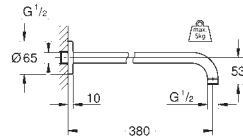

28 361 000

chrome

Rainshower

Shower arm, 380 mm

material: metal

connection thread 1/2"

suitable for all Rainshower head showers

except Rainshower 400 mm

GROHE StarLight chrome finish

28 576 000

chrome

ditto, projection 286 mm