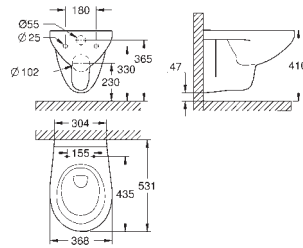

39 427 000

alpine white

**Bau Ceramic
Wall hung WC**

for concealed cistern
wash down
rimless
horizontal outlet
flush volume 6/3 l
sanitary ware
compatible with seat and cover 39 492 000 (standard) or 39 493 000 (soft close)