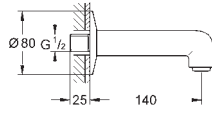

GROHE BAUCLASSIC

Ref. no.

Colour

13 258 000

chrome

BauClassic
Bath spout
wall mounted
mousseur
projection 140 mm
female thread 1/2"