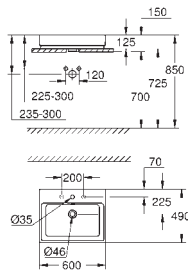

GROHE CUBE CERAMIC

Ref. no.

Colour

39 477 00H

alpine white

Cube Ceramic Counter top basin 60
flat back side glazed
1 hole punched, 2 holes pre-punched
with overflow
600 x 490 mm
including fixation set
sanitary ware
PureGuard anti scale coating and anti bacterial glazing