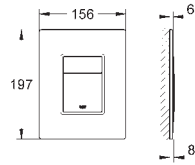

GROHE WALL PLATES FOR WC

Ref. no.

Colour

38 845 LS0
38 845 KS0
38 845 MF0

moon white
velvet black
chrome/daVinci satin

Skate Cosmopolitan Wall plate

with glass surface
for dual flush
for pneumatic discharge valve AV1
vertical and horizontal installation
156 x 197 mm
made of security glass
mounting-set

GROHE EcoJoy for less water and perfect flow

for combination with Rapid SL and Uniset with GD 2 cisterns
for use with Rapid SLX please order shaft 66 791 000 (sold separately)