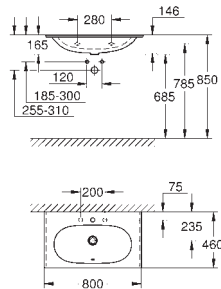

39 567 00H

alpine white

**GROHE Essence
Vanity basin 80**

wall hung
1 hole punched, 2 holes pre-punched
with overflow on opposite site to faucet
suitable for vanity units
800 x 460 mm
sanitary ware
PureGuard anti scale coating and anti bacterial glazing