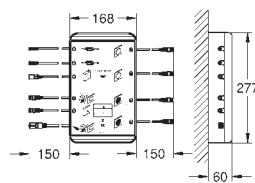

36 397 000

**GROHE F-digital Deluxe
Base Unit Box 2.0 Bluetooth (BCU V2.0)**

for connecting light, sound and steam modules

1. 2 plug connections, each for one pair of sound modules (36 360 000)
   - 2 plug connections, each for one pair of light modules (36 359 000) or 1 ceiling shower (27 865 000) with integrated light
   - 2 plug connections for steam module
   - 2 plug connections for power supply
   - 2 plug connections for Bluetooth unit (supply voltage and data line)
2. must be accessible for service