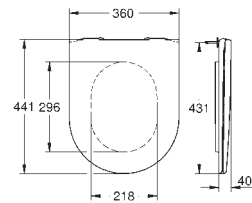

39 577 000

alpine white

**GROHE Essence**  
**WC seat soft close**  
with lid  
quick release function  
detachable  
material: Duroplast  
including fixation set  
compatible with all Essence bowls

39 576 000