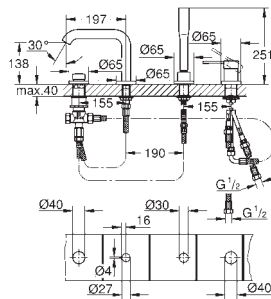

- 19 578 001 chrome
- 19 578 DC1 supersteel
- 19 578 BE1 polished nickel
- 19 578 EN1 brushed nickel
- 19 578 GL1 cool sunrise
- 19 578 GN1 brushed cool sunrise
- 19 578 DA1 warm sunset
- 19 578 DL1 brushed warm sunset
- 19 578 A01 hard graphite
- 19 578 AL1 brushed hard graphite

GROHE Essence
4-hole bath combination
GROHE SilkMove 35 mm ceramic cartridge with temperature limiter
GROHE StarLight chrome finish
pre-assembled spout fixing
single lever mixer operating element
bath inlet with mousseur
diverter bath/shower
for chrome: hand shower 27 806, for other colours: hand shower 26 465
metal shower hose 2000 mm
flexible connection hoses
connection for shower hose
protected against backflow
for use with 29 037