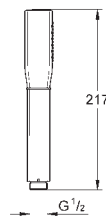

26 037 001

chrome

Grandera Stick
Hand shower 1 spray
spray pattern: Rain
material: metal
GROHE EcoJoy 6.6 l/min flow limiter
GROHE DreamSpray perfect spray pattern
Inner WaterGuide for a longer life
GROHE CoolTouch no risk of scalding
GROHE StarLight chrome finish
SpeedClean anti-lime system