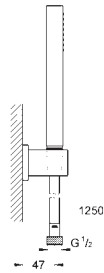

27 702 000

chrome

Euphoria Cube Stick

Wall holder set 1 spray

hand shower (27 698)

wall shower holder (27 693)

Silverflex shower hose 1.250 mm (28 362)

GROHE DreamSpray perfect spray pattern

GROHE StarLight chrome finish

SpeedClean anti-lime system

Inner WaterGuide for a longer life

Twistfree to prevent hose from twisting