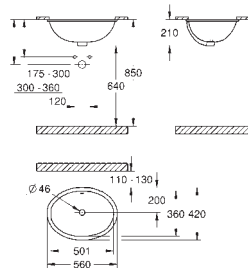

GROHE EURO CERAMIC

Ref. no.

Colour

39 423 000

alpine white

**Universal
Undercounter wash basin 55**
installation from below
with overflow
560 x 420 mm
sanitary ware