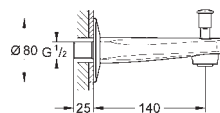

13 254 000

chrome

BauContemporary
Bath spout
wall mounted
mousseur
automatic diverter: bath/shower
projection 140 mm
female thread 1/2"