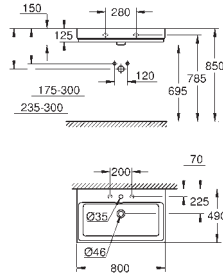

## Cube Ceramic Wash basin 100

wall hung  
1 hole punched, 2 holes pre-punched  
with overflow  
1010 x 490 mm  
sanitary ware  
**PureGuard** anti scale coating and anti bacterial glazing

39 469 00H

alpine white