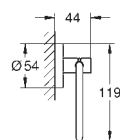

40 689 001
40 689 DC1
40 689 BE1
40 689 EN1
40 689 GL1
40 689 GN1
40 689 DA1
40 689 DL1
40 689 A01
40 689 AL1

chrome
supersteel
polished nickel
brushed nickel
cool sunrise
brushed cool sunrise
warm sunset
brushed warm sunset
hard graphite
brushed hard graphite

Essentials
Toilet paper holder
material: metal
without cover
concealed fastening
GROHE StarLight chrome finish