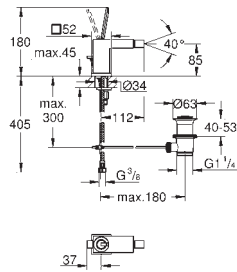

19 998 000

chrome

ditto, projection 230 mm

23 429 000

**Joystick mixer 1/2", concealed body**

for 2-hole basin mixers  
without finishing trim set  
**GROHE FeatherControl** Joystick cartridge  
wall installation  
installation device  
DR-brass  
with sealing sleeve