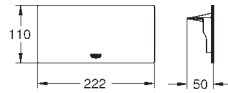

GROHE Plus
Tray
suitable for
33 553 003
33 547 003
33 577 003

24 059 003

chrome

24 059 DC3

supersteel

24 059 AL3

brushed hard graphite