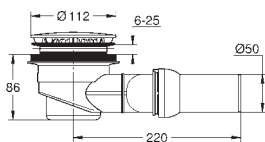

49 534 000

chrome

49 534 SH0

alpine white

Waste set for universal shower tray

Ø 112 mm

horizontal outlet

GROHE StarLight chrome finish

flow rate 0.7 l/s (42 l/min) according to DIN EN 274