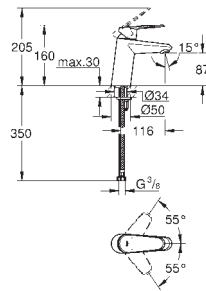

32 469 20E

chrome

Eurodisc Cosmopolitan
Single-lever basin mixer 1/2"
S-Size

GROHE SilkMove 35 mm ceramic cartridge
adjustable flow rate limiter
temperature limiter
GROHE StarLight chrome finish
GROHE EcoJoy SpeedClean mousseur 5.7 l/min
GROHE FastFixation Plus installation
smooth body
flexible connection hoses