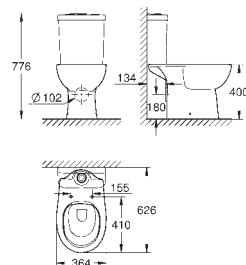

39 349 000

alpine white

**Bau Ceramic
Floor standing WC for close coupled combination**

wash down
rimless
horizontal outlet
flush volume 6/3 l
including fixation set
cistern to be ordered separately
sanitary ware
compatible with seat and cover 39 492 000 (standard) or 39 493 000 (soft close)