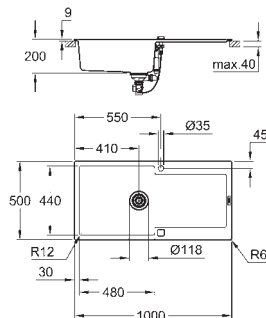

31 645 AT0
31 645 AP0

granite gray
granite black

K500

Composite sink with drainer
model: K500 60-C 100/50 1.0 rev
mounting type: standard built-in
material: quartz composite

GROHE Whisper

min. cabinet size: 600 mm
dimensions: 1000 x 500 mm
1 bowl: 480 x 440 x 200 mm

GROHE FastFixation installation system

sink mountable left or right
cut-out: 980 x 480 mm

drainer: automatic waste fitting

optional: push to open excenter (40 986 SD0)

amount of fasteners included (top mount): 12
outer radius: R6, inner bowl radius: R12