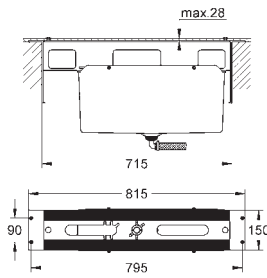

GROHE ESSENCE

Ref. no.

Colour

29 037 000

**4/5-hole bath/shower combination (optional)
base frame for installation**

drainage box with integrated outlet for splash water
caps to cover screw fixations always come in chrome color

45 388 000

Supporting legs for baseframe