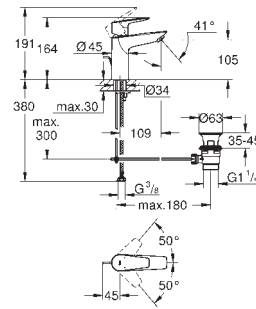

Ref. no.

Colour

new

23 758 001

chrome

BauEdge
Single-lever basin mixer 1/2"
M-Size
GROHE Longlife 28 mm ceramic cartridge with temperature limiter
GROHE StarLight chrome finish
GROHE Zero isolated inner water ways - lead and nickel free
GROHE EcoJoy mousseur 5.7 l/min rapid installation system
plastic pop-up waste set 1 1/4"
flexible connection hoses

23 901 001

chrome

ditto, smooth body with push open waste set

new

23 902 001

chrome

BauEdge
Single-lever basin mixer 1/2"
M-Size
GROHE Longlife 28 mm ceramic cartridge with temperature limiter
GROHE StarLight chrome finish
GROHE Zero isolated inner water ways - lead and nickel free
GROHE LowFlow mousseur 3.5 l/min rapid installation system
plastic pop-up waste set 1 1/4"
flexible connection hoses

new

23 760 001

chrome

BauEdge
Single-lever basin mixer 1/2"
L-Size
GROHE Longlife 28 mm ceramic cartridge with temperature limiter
GROHE StarLight chrome finish
GROHE EcoJoy mousseur 5.7 l/min rapid installation system
swivel tubular spout
plastic pop-up waste set 1 1/4"
flexible connection hoses

new

23 911 001

chrome

BauEdge
Single-lever basin mixer 1/2"
L-Size
GROHE Longlife 28 mm ceramic cartridge with temperature limiter
GROHE StarLight chrome finish
GROHE EcoJoy mousseur 5.7 l/min rapid installation system
swivel tubular spout
smooth body with plastic push open waste set 1 1/4"
flexible connection hoses