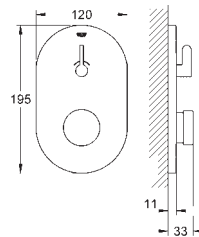

36 321 000

chrome

Eurosmart Cosmopolitan T
Self-closing shower mixer 1/2" with mixing device
and adjustable temperature limiter
GROHE StarLight chrome finish
3 adjustable flow times: short - medium - long
(factory setting: medium), approx. 7, 15, 30 sec
(pressure dependent)
pressure range 0.5 to 6 bar
dirt strainers
without concealed body