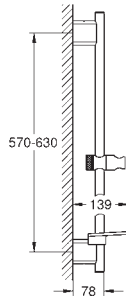

GROHE SHOWER ACCESSORIES

Ref. no.

Colour

new

26 602 000

chrome

Rainshower SmartActive
Shower rail, 600 mm

wall holders made of metal
glide element and swivel holder, **GROHE QuickFix Plus** (adjustable distance between wall shower holders)

GROHE TileFix adjustable depth on upper and lower bracket

GROHE EasyReach tray

GROHE StarLight chrome finish

26 603 000

chrome

26 603 DC0

supersteel

26 603 BE0

polished nickel

26 603 EN0

brushed nickel

26 603 GL0

cool sunrise

26 603 GN0

brushed cool sunrise

26 603 DA0

warm sunset

26 603 DL0

brushed warm sunset

26 603 A00

hard graphite

26 603 AL0

brushed hard graphite

ditto, 900 mm