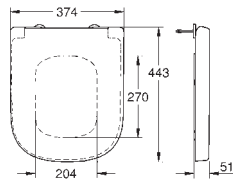

39 331 001

alpine white

Euro Ceramic
WC seat
with lid
quick release function
detachable
material: Duroplast
including fixation set
suitable for all GROHE Euro Ceramic WCs