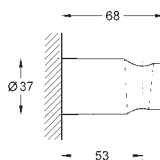

27 594 000

chrome

Tempesta Cosmopolitan
Wall hand shower holder
not adjustable
GROHE StarLight chrome finish