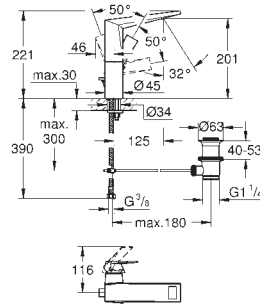

23 033 000  
23 033 DC0  
23 033 AL0

chrome  
supersteel  
brushed hard graphite

ditto, smooth body

23 109 000  
23 109 DC0  
23 109 AL0

chrome  
supersteel  
brushed hard graphite

**Allure Brilliant**  
Single-lever basin mixer 1/2"  
L-Size  
GROHE SilkMove 28 mm ceramic cartridge  
temperature limiter  
GROHE StarLight chrome finish  
GROHE EcoJoy 5.0 l/min. flow limiter  
GROHE FastFixation installation system  
spout with integrated mousseur  
pop-up waste set 1 1/4"  
flexible connection hoses