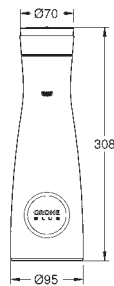

**GROHE Blue
Thermo drinking bottle**

stainless steel bottle with GROHE Blue decor
double-walled
lid with strap
volume 450 ml

stainless steel
brushed cool sunrise
brushed warm sunset
brushed hard graphite

new

40 405 001

**GROHE Blue
Glass carafe with lid set**

crystal glass with GROHE Blue decor
stainless steel lid with tilt lock
with integrated sieve to hold back e.g. fruits
plastic lid for closing
BPA (Bisphenol A) free
dishwasher safe
volume 1.0 l