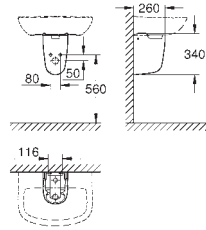

GROHE BAU CERAMIC

Ref. no.

Colour

39 426 000

alpine white

**Bau Ceramic
Half pedestal**

including fixation set
sanitary ware
suitable to all Bau Ceramic wash basins except 39 424 000