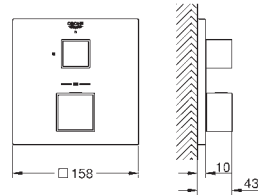

24 153 000

chrome

24 153 DC0

supersteel

24 153 AL0

brushed hard graphite

Grotherm Cube

Safety mixer for 1 outlet with shut off valve

final installation for Rapido SmartBox (35 600)
GROHE TurboStat compact cartridge
GROHE FastFixation escutcheon with covered shaft sealing and covered fixing metal escutcheon, retroactively 6° adjustable
GROHE SafeStop safety button at 38C
GROHE SafeStop Plus optional temperature limiter at 43°C or 46°C included
built-in non-return valves and dirt strainers
ceramic stop valve, 120°
flow performance: outlet B = 27 l/min, outlet C = 30 l/min

35 600 000

GROHE Rapido SmartBox universal rough-in box