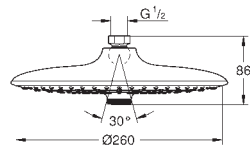

GROHE HEAD SHOWERS

Ref. no.

Colour

26 457 000

chrome

Euphoria 260

Head shower 3 sprays

Rain, SmartRain, Jet

Ø 260 mm

ball joint ± 15° rotatable

connection thread 1/2"

GROHE EcoJoy 9,5 l/min flow limiter

GROHE DreamSpray perfect spray pattern

GROHE StarLight chrome finish

SpeedClean anti-lime system

Inner WaterGuide for a longer life

26 455 000

chrome

ditto, with non-restricted flow