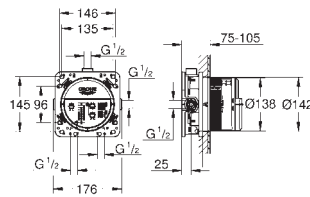

GROHE RAPIDO SMARTBOX

Ref. no.

Colour

35 600 000

Rapido SmartBox
Universal rough-in box, 1/2"

3 outlets 1/2"
2 inlets below, 1/2"
installation depth 75-105 mm
connection unit in DR brass
pre-mounted flushing plug
stable build-in box and protective cover
fixation options for solid walls and dry cladding
gasket
without set for final installation