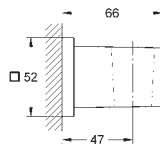

27 693 000

chrome

Euphoria Cube
Wall hand shower holder
not adjustable
GROHE StarLight chrome finish