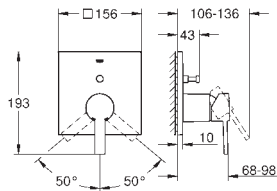

24 070 000

chrome

Allure
Single-lever mixer with 2-way diverter
final installation for Rapido SmartBox (35 600)
GROHE SilkMove 46 mm ceramic cartridge
GROHE StarLight chrome finish
GROHE FastFixation escutcheon with covered shaft sealing and covered fixing
metal escutcheon, retroactively 6° adjustable
automatic 2-way diverter
outlet B = 27 l/min, outlet C = 27 l/min

35 600 000

GROHE Rapido SmartBox universal rough-in box