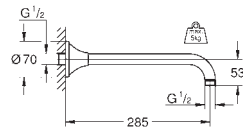

27 986 000

chrome

27 986 IGO

chrome/gold

Rainshower Grandera

Shower arm 285 mm

projection 282 mm

material: metal

connection thread 1/2"

GROHE StarLight chrome finish