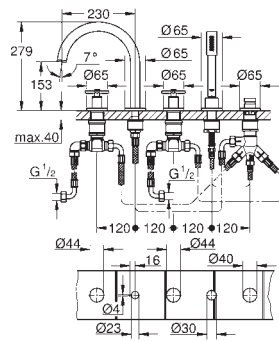

19 923 003
19 923 DC3
19 923 GL3
19 923 DA3
19 923 AL3

chrome
supersteel
cool sunrise
warm sunset
brushed hard graphite

Atrio

5-hole bath/shower combination

ceramic headparts 1/2", 90°

GROHE StarLight chrome finish

pre-assembled spout fixing
with cross handles

bath spout with mousseur and diverter bath/shower

Sena hand shower 6.6 l/min

shower hose 2000 mm

flexible connection hoses

connection for shower hose

protected against backflow

can be used with 29 037

Sets of caps with „H“ and „C“ marking and without marking