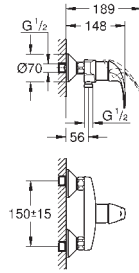

GROHE BAUCURVE

Ref. no.

Colour

23 631 000

chrome

BauCurve
Single-lever shower mixer 1/2"
wall mounted
GROHE LongLife 35 mm ceramic cartridge
GROHE StarLight chrome finish
shower bottom outlet 1/2"
S-unions