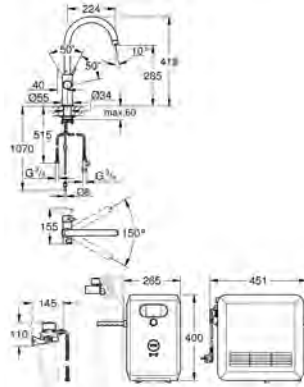

GROHE BLUE PROFESSIONAL

Ref. no.

Colour

31 323 002
31 323 DC2

chrome
supersteel

GROHE Blue Professional C-spout kit

GROHE Blue single-lever sink mixer with filter function
push buttons for 3 types of filtered and chilled table water
still, medium, sparkling

GROHE StarLight chrome finish

GROHE SilkMove 28 mm ceramic cartridge

swivel tubular spout, swivel area 150°
separate inner water ways for filtered and non-filtered water
flexible connection hoses

GROHE Blue Professional cooler

delivers 12 liters of chilled sparkling water per hour

270 Watt cooling unit, 230 V, 50 Hz

sound level in standby 46 dB(A)

type of protection IP 21, CE approved

requires ventilation holes in the bottom of the kitchen cabinet

software set-up, monitoring of filter and CO₂ capacity via GROHE Ondus app

push notifications at low filter resp. CO₂ capacity

with Bluetooth 4.0* and WIFI interface for wireless data communication

for Apple** and Android devices

bluetooth range (max. 10 m) varies on used materials and walls between
transmitter and receiver

filter head with flexible water hardness adjustment

GROHE Blue filter, CO₂ bottle and cleaning cartridge are not included in the
delivery and have to be ordered separately

31 347 003
31 347 DC3

chrome
supersteel

GROHE Blue Professional L-spout kit

GROHE Blue single-lever sink mixer with filter function
push buttons for 3 types of filtered and chilled table water
still, medium, sparkling

GROHE StarLight chrome finish

GROHE SilkMove 28 mm ceramic cartridge

swivel tubular spout, swivel area 150°
separate inner water ways for filtered and non-filtered water
flexible connection hoses

GROHE Blue Professional cooler

delivers 12 liters of chilled sparkling water per hour

270 Watt cooling unit, 230 V, 50 Hz

sound level in standby 46 dB(A)

type of protection IP 21, CE approved

requires ventilation holes in the bottom of the kitchen cabinet

software set-up, monitoring of filter and CO₂ capacity via GROHE Ondus app

push notifications at low filter resp. CO₂ capacity

with Bluetooth 4.0* and WIFI interface for wireless data communication

for Apple** and Android devices

bluetooth range (max. 10 m) varies on used materials and walls between
transmitter and receiver

filter head with flexible water hardness adjustment

GROHE Blue filter, CO₂ bottle and cleaning cartridge are not included in the
delivery and have to be ordered separately