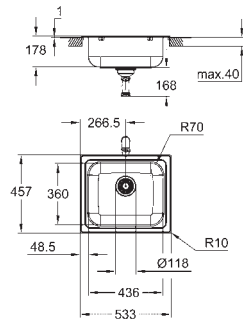

31 719 SD0

stainless steel

K200

Stainless steel sink

model: K200 60-S 53.3/45.8 1.0 rev

mounting type: standard built-in

material: stainless steel AISI 304 (V2A)

GROHE Whisper

min. cabinet size: 600 mm

dimensions: 533 x 458 mm

1 bowl: 482 x 406 mm

inner bowl radius: R60

GROHE FastFixation installation system

cut-out: 517 x 442 mm

drainer: Ø 3.5"/90 mm basket strainer waste

accessories included: waste kit, basket

strainer waste, mounting set

amount of fasteners included (top mount): 8