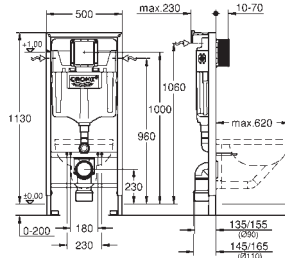

GROHE RAPID SL FOR WC

Ref. no.

Colour