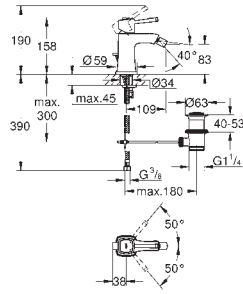

GROHE GRANDERA

Ref. no.

Colour

23 315 000
23 315 IGO

chrome
chrome/gold

Grandera
Single-lever bidet mixer 1/2"
M-Size
GROHE SilkMove 28 mm ceramic cartridge
temperature limiter
GROHE StarLight chrome finish
GROHE FastFixation installation system
ball-joint mousseur
pop-up waste set 1 1/4"
flexible connection hoses