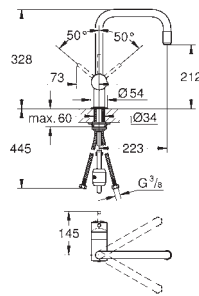

- 32 067 000

- chrome

Minta
Single-lever sink mixer 1/2"
U spout
GROHE StarLight finish
GROHE SilkMove 46 mm ceramic cartridge
pull out mousseur spout
adjustable flow rate limiter
swivel tubular spout, swivel area 360°
protected against backflow
flexible connection hoses
rapid installation system