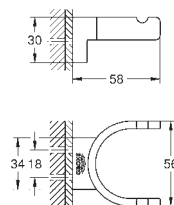

41 049 000
41 049 DC0
41 049 BE0
41 049 EN0
41 049 GL0
41 049 GN0
41 049 DA0
41 049 DL0
41 049 A00
41 049 AL0

Selection
Double robe hook
material: metal
concealed fastening
GROHE StarLight chrome finish

chrome
supersteel
polished nickel
brushed nickel
cool sunrise
brushed cool sunrise
warm sunset
brushed warm sunset
hard graphite
brushed hard graphite