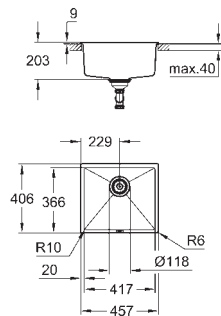

GROHE COMPOSITE SINKS

Ref. no.

Colour

31 653 AT0
31 653 AP0

granite gray
granite black

**K700 Undermount
Composite sink**

model: K700U 50-C 45.7/40.6 1.0

mounting type: standard built-in and undermount

material: quartz composite

GROHE Whisper

min. cabinet size: 500 mm

dimensions: 457 x 406 mm

1 bowl: 417 x 366 x 203 mm

outer radius: R6, inner bowl radius: R10

GROHE FastFixation installation system

cut-out: 417 x 366 mm

drainer: Ø 3.5"/90 mm basket strainer waste

optional: push to open excenter (40 986 SD0)

accessories included: waste kit, basket

strainer waste, mounting set

mounting with silicone (top mount)

amount of fasteners included (undermount): 8

optional: push to open excenter (40 986 SD0)