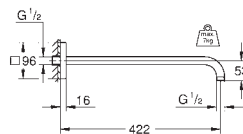

26 145 000

chrome

Rainshower

Shower arm 422 mm

material: metal

connection thread 1/2"

with square escutcheon

suitable for all Rainshower head showers

GROHE StarLight chrome finish