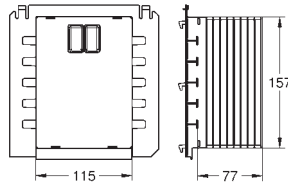

40 911 000

Revision shaft for small flush plates
for combination with Rapid SL and Uniset with GD 2 cisterns