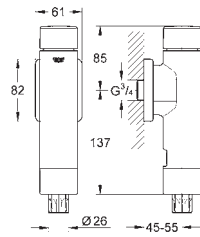

GROHE WC FLUSH VALVES

Ref. no.

Colour

37 349 000

chrome

Rondo A.S.
Flush valve for WC
(3/4")

chrome plated brass
integrated stop valve
GROHE StarLight chrome finish
for wash-down and wash-out bowls
control cap and connection to
plastic flush pipe
with flow rate adjustment
6 - 9 l adjustable
with escutcheon
flow pressure min 1.2 bar
operating pressure max 5 bar
minimum 1" supply pipe
low noise (group I acc. to German Noise Specification)