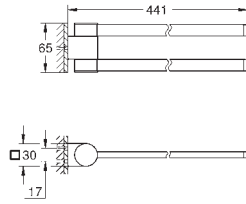

GROHE SELECTION

Ref. no.

Colour

new

- 41 063 000 chrome
- 41 063 DC0 supersteel
- 41 063 BE0 polished nickel
- 41 063 EN0 brushed nickel
- 41 063 GL0 cool sunrise
- 41 063 GN0 brushed cool sunrise
- 41 063 DA0 warm sunset
- 41 063 DL0 brushed warm sunset
- 41 063 A00 hard graphite
- 41 063 AL0 brushed hard graphite

Selection
Towel holder, pivotable
material: metal
depth 441 mm (functional depth 400 mm)
two arms
concealed fastening
GROHE StarLight chrome finish

new