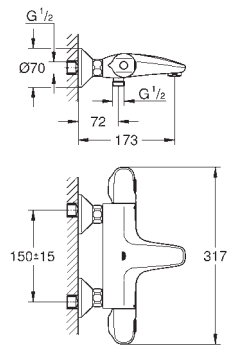

34 155 003

chrome

Grotherm 1000
Bath Safety Mixer
wall mounted
GROHE CoolTouch safety housing
GROHE StarLight chrome finish
GROHE MetalGrip ergonomically shaped metal handles
GROHE SafeStop safety button at 38°C
GROHE SafeStop Plus optional temperature limiter at 43°C included
GROHE TurboStat compact cartridge
integrated stop valve
GROHE AquaDimmer Eco with multiple function:
integrated GROHE EcoButton, flow control, diverter: bath/shower
shower bottom outlet 1/2"
mousseur
built-in non-return valves
dirt strainers
S-unions
GROHE EcoJoy for less water and perfect flow