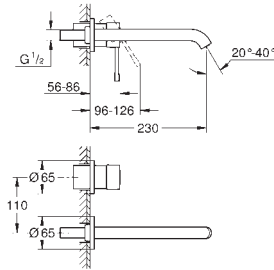

**GROHE Essence**  
**2-hole basin mixer**  
**M-Size**

wall mounted  
final installation for 23 571  
without concealed body  
metal rosette

- GROHE StarLight** chrome finish
- GROHE EcoJoy** mousseur 5.7 l/min
- GROHE AquaGuide** adjustable mousseur
- centre distance 110 mm
- projection 183 mm