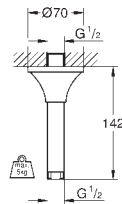

27 978 000

chrome

Rainshower Grandera
Shower arm ceiling 142 mm
material: metal
length 142 mm
connection thread 1/2"
GROHE StarLight chrome finish