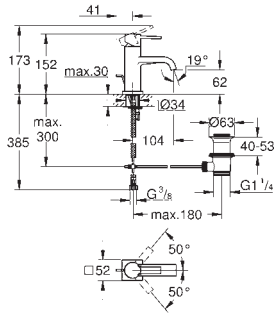

GROHE ALLURE

Ref. no.

Colour

32 757 000

chrome

Allure
Single-lever basin mixer 1/2"
M-Size
GROHE SilkMove 28 mm ceramic cartridge
GROHE StarLight chrome finish
GROHE EcoJoy 6.0 l/min. flow limiter
rapid installation system
mousseur
pop-up waste set 1 1/4"
flexible connection hoses