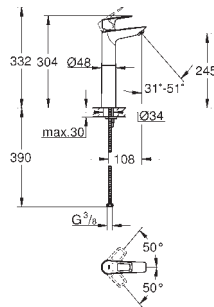

new

23 763 001

chrome

BauLoop
Single-lever basin mixer 1/2"
L-Size
GROHE Longlife 28 mm ceramic cartridge
with temperature limiter
GROHE StarLight chrome finish
GROHE EcoJoy mousseur 5.7 l/min
rapid installation system
swivel tubular spout
plastic pop-up waste set 1 1/4"
flexible connection hoses

new

23 891 001

chrome

BauLoop
Single-lever basin mixer 1/2"
L-Size
GROHE Longlife 28 mm ceramic cartridge
with temperature limiter
GROHE StarLight chrome finish
GROHE EcoJoy mousseur 5.7 l/min
rapid installation system
swivel tubular spout
smooth body with plastic push open waste set 1 1/4"
flexible connection hoses

new

23 764 001

chrome

BauLoop
Single-lever basin mixer 1/2"
XL-Size
for free-standing basins
GROHE Longlife 28 mm ceramic cartridge
with temperature limiter
GROHE StarLight chrome finish
GROHE Zero isolated inner water ways - lead and nickel free
GROHE EcoJoy mousseur 5.7 l/min
rapid installation system
smooth body
flexible connection hoses

new

20 289 001

chrome

BauLoop
2-hole basin mixer
wall mounted
set for final installation and concealed body
GROHE Longlife 35 mm ceramic cartridge
GROHE StarLight chrome finish
mousseur
centre distance 110 mm
projection 177 mm

new

23 338 001

chrome

BauLoop
Single-lever bidet mixer 1/2"
GROHE Longlife 28 mm ceramic cartridge
with temperature limiter
GROHE StarLight chrome finish
GROHE EcoJoy mousseur 5.7 l/min
with ball joint
rapid installation system
plastic pop-up waste set 1 1/4"
flexible connection hoses