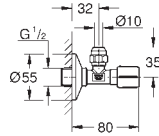

GROHE ANGLE VALVES

Ref. no.

Colour

- 22 037 000
- 22 037 DC0
- 22 037 BE0
- 22 037 EN0
- 22 037 GL0
- 22 037 GN0
- 22 037 DA0
- 22 037 DL0
- 22 037 A00
- 22 037 AL0

- chrome
- supersteel
- polished nickel
- brushed nickel
- cool sunrise
- brushed cool sunrise
- warm sunset
- brushed warm sunset
- hard graphite
- brushed hard graphite

Angle valve 1/2"
pre-roughened connection thread for easy sealing
wall connection 1/2"
outlet thread 3/8"
with length compensation
with compression nut Ø 10mm
water protected spindle shutoff, brass, with
grease chamber and double o-ring sealing
long connecting shaft
ergonomic metal handle
marking: neutral
metal push-on escutcheon Ø 55 mm
GROHE StarLight finish