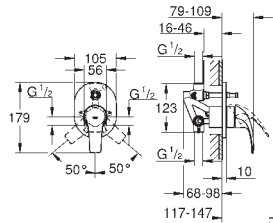

32 849 000

chrome

**BauCurve**  
**Single-lever bidet mixer 1/2"**  
**GROHE LongLife** 28 mm ceramic cartridge  
**GROHE StarLight** chrome finish  
 ball-joint mousseur  
 pop-up waste set 1 1/4"  
 flexible connection hoses  
 rapid installation system