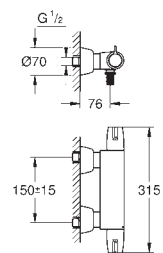

34 666 000

chrome

Grotherm Special Basin Safety mixer 1/2"

wall mounted
ergonomic handles, ceramic headparts 1/2", 90°
GROHE TurboStat compact cartridge
temperature scale handle with internal safety stop between 35C and 43C
easy thermal disinfection via optional key 47 994 000
integrated stop valve
bottom outlet for spouts 13 378 or 13 380
dirt strainers, with S-unions and with covers
GROHE Quickfix for fast exchange of non return valves
100% GROHE CoolTouch safety housing with CoolTouch escutcheons
GROHE StarLight chrome finish
GROHE SafetyPlus fixed temperature stop