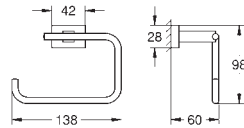

40 507 001
40 507 DC1
40 507 AL1

chrome
supersteel
brushed hard graphite

Essentials Cube
Toilet paper holder
material: metal
without cover
concealed fastening
GROHE StarLight chrome finish