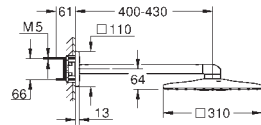

- 26 479 000 chrome
- 26 479 DC0 supersteel
- 26 479 GN0 brushed cool sunrise
- 26 479 DL0 brushed warm sunset
- 26 479 A00 hard graphite
- 26 479 AL0 brushed hard graphite

Rainshower SmartActive 310 Cube
Head shower set 430 mm, 2 sprays
head shower Rainshower SmartActive 310 Cube
2 spray patterns: GROHE PureRain, ActiveRain
horizontal 430 mm shower arm
GROHE DreamSpray perfect spray pattern
GROHE StarLight chrome finish
SpeedClean anti-lime system
Inner WaterGuide for a longer life
requires rough-in set 26 483 000 or 26 484 000 - to be ordered separately