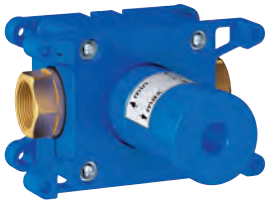

GROHE RAPIDO C / STOP VALVES

Ref. no.

Colour

CONCEALED
SOLUTIONS

35 028 000

Rapido C

Rough-in for single volume control

built-in box with removable protection cover
waterproof membrane base for wall sealing
for masonry and drywall installation
fixing points for front and back wall
body of DR brass
pre-assembled ceramic headpart 3/4"
connection threads 1/2"
flow rate: 55 l/min. at 3 bar
installation depth 70 - 95 mm