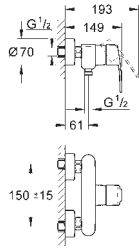

# GROHE EUROSTYLE COSMOPOLITAN

Ref. no.

Colour

33 565 002

chrome

**Eurostyle Cosmopolitan**  
**Single-lever bidet mixer 1/2"**  
**S-Size**

GROHE SilkMove 35 mm ceramic cartridge  
adjustable flow rate limiter  
GROHE StarLight chrome finish  
GROHE FastFixation installation system  
ball-joint mousseur  
pop-up waste set 1 1/4"  
flexible connection hoses