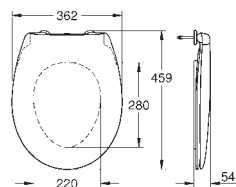

including fixation set

sanitary ware

39 492 000

alpine white

**Bau Ceramic**

**WC seat**

with lid

quick release function