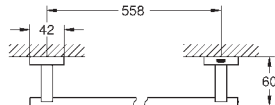

40 509 001
40 509 DC1
40 509 AL1

chrome
supersteel
brushed hard graphite

Essentials Cube
Towel holder
material: metal
600 mm (functional length 558 mm)
concealed fastening
GROHE StarLight chrome finish