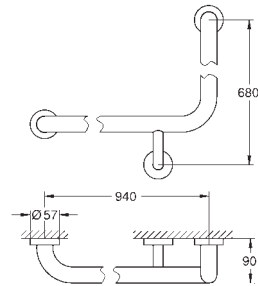

40 797 001

chrome

Essentials
Grip bar
material: metal
737 x 997 mm (functional length 680 x 940 mm)
concealed fastening
GROHE StarLight chrome finish