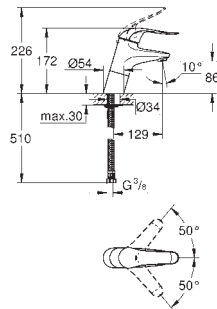

32 765 000

chrome

Euroeco Special
Single-lever basin mixer 1/2"
smooth body
high version
GROHE StarLight chrome finish
GROHE SilkMove 46 mm ceramic cartridge
GROHE EcoJoy for less water and perfect flow
adjustable flow rate limiter
adjustable temperature limiter
laminar flow limiter 9 l/min
lever length 120 mm
rapid installation system
flexible connection hoses