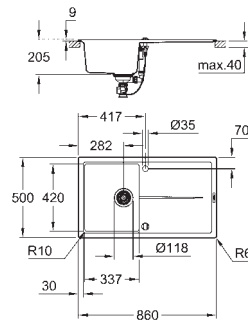

31 640 AT0
31 640 AP0

granite gray
granite black

K400

Composite sink with drainer
model: K400 50-C 86/50 1.0 rev
mounting type: standard built-in
material: quartz composite

GROHE Whisper

min. cabinet size: 500 mm
dimensions: 860 x 500 mm
1 bowl: 337 x 420 x 205 mm

outer radius: R6, inner bowl radius: R10

GROHE FastFixation installation system

sink mountable left or right

cut-out: 840 x 480 mm

drainer: automatic waste fitting

accessories included: automatic waste fitting with rotary handle, waste kit, basket

strainer waste, mounting set

optional: push to open excenter (40 986 SD0)

amount of fasteners included (top mount): 10