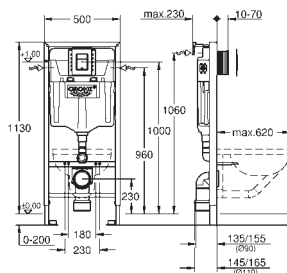

39 501 000

chrome

Rapid SL

3-in-1 set for WC, 1.13 m installation height

with flushing cistern GD 2, 6 - 9 l

Rapid SL element for WC (38 528 001)

Skate Cosmopolitan S flush plate, chrome (37 535 000)

Rapid SL wall brackets (38 558 00M)

including revision shaft 40 911 000 for mounting of small flush plates