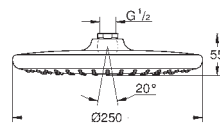

26 662 000

chrome

Tempesta 250

Head shower 1 spray

Rain

Ø 250 mm

fully chrome plated surfaces

ball joint with turning angle ± 10°

connection thread 1/2"

GROHE EcoJoy 9,5 l/min flow limiter

GROHE DreamSpray perfect spray pattern

GROHE StarLight chrome finish

SpeedClean anti-lime system

Inner WaterGuide for a longer life

26 666 000

chrome

ditto, but with white rear cover

new