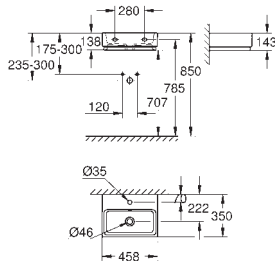

GROHE CUBE CERAMIC

Ref. no.

Colour

39 483 00H

alpine white

**Cube Ceramic
Hand rinse basin 45**

wall hung
1 hole punched
with overflow
455 x 350 mm
sanitary ware
PureGuard anti scale coating and anti bacterial glazing