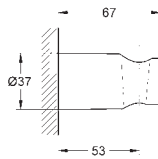

27 056 000

chrome

Rainshower
Wall hand shower holder
not adjustable
without escutcheon
GROHE StarLight chrome finish