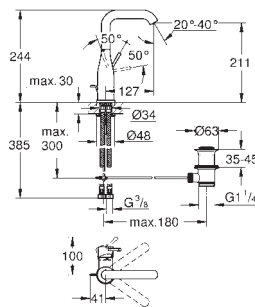

32 628 001

chrome

32 628 DC1
32 628 BE1
32 628 EN1
32 628 GL1
32 628 GN1
32 628 DA1
32 628 DL1
32 628 A01
32 628 AL1

GROHE Essence
Single-lever basin mixer 1/2"
L-Size
GROHE SilkMove 28 mm ceramic cartridge
with temperature limiter
GROHE StarLight chrome finish
GROHE EcoJoy mousseur 5.7 l/min
GROHE AquaGuide adjustable mousseur
GROHE FastFixation Plus installation system
swivel spout with mousseur and stop limiter
pop-up waste set 1 1/4"
flexible connection hoses