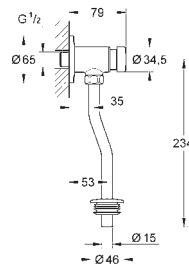

37 396 000

chrome

Press urinal flush valve

15 mm (1/2")

chrome plated brass

GROHE StarLight chrome finish

with wall escutcheon