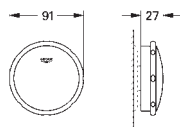

19 025 000 chrome
Talento
Waste and overflow set for bath tubs
set for final installation
escutcheon
waste plug
fixing set
in combination with Talentofill 28 939/28 943
GROHE StarLight chrome finish