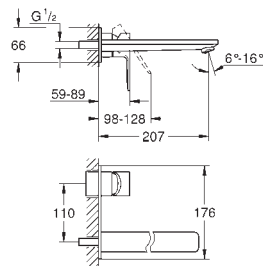

Ref. no.

Colour

23 444 001
23 444 DC1
23 444 AL1

chrome
supersteel
brushed hard graphite

Lineare
2-hole basin mixer
L-Size
wall mounted
final installation for 23 571
without concealed body
metal rosette
GROHE StarLight chrome finish
GROHE EcoJoy mousseur 5.7 l/min
GROHE AquaGuide adjustable mousseur
centre distance 110 mm
projection 207 mm