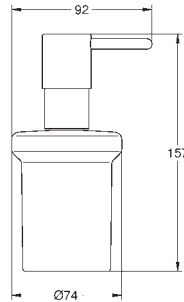

40 394 001

chrome

**Essentials
Soap dispenser**

material: glass / metal
filling quantity 160 ml
fits in the following holders:
Essentials (40 369 xx1)
Essentials Cube (40 508)
Bau Cosmopolitan (40 585)
Essentials Authentic (40 652)
GROHE StarLight chrome finish