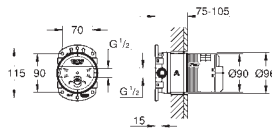

1. 26 484 000
2. **Rainshower**
   Universal rough-in box, 1/2"
   for head shower set
   26 475 / 26 477 / 26 479 / 26 481
   2 inlets, 1/2"
   installation depth 75-105 mm
   connection unit in DR brass
   stable build-in box and protective cover
   leakproof housing
   GROHE EcoJoy 9.5 l/min flow limiter per each water way

- 26 483 000
- ditto, with non-restricted flow