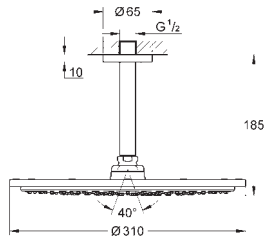

GROHE HEAD SHOWERS

Ref. no.

Colour

SHOWERS

- 26 067 000 chrome
- 26 067 DC0 supersteel
- 26 067 BE0 polished nickel
- 26 067 EN0 brushed nickel
- 26 067 GL0 cool sunrise
- 26 067 GN0 brushed cool sunrise
- 26 067 DA0 warm sunset
- 26 067 DL0 brushed warm sunset
- 26 067 A00 hard graphite
- 26 067 AL0 brushed hard graphite

Rainshower Cosmopolitan 310
Head shower set ceiling 142 mm, 1 spray
Head shower Rainshower Cosmopolitan 310 (27 478)
material: metal
1 spray pattern: Rain
Rainshower shower arm ceiling 142 mm (28 724)
GROHE EcoJoy 9,5 l/min flow limiter
GROHE DreamSpray perfect spray pattern
GROHE StarLight chrome finish
SpeedClean anti-lime system