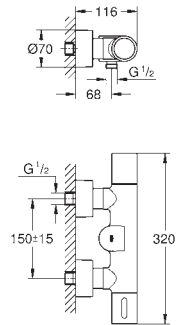

GROHE EUROSMART COSMOPOLITAN E

Ref. no.

Colour

new