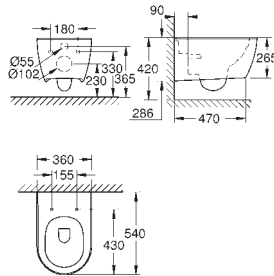

39 571 00H

alpine white

GROHE Essence Wall hung WC
for concealed cistern
wash down
rimless
horizontal outlet
flush volume 3/4.5 l
including fixation set
sanitary ware
fully skirted with invisible fixation
PureGuard anti scale coating and anti bacterial glazing
compatible with seat and cover 39 576 000 (standard) or 39 577 000 (soft close)