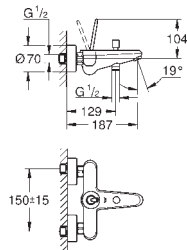

23 431 000

chrome

Eurodisc Joy

Single-lever bath mixer 1/2"

wall mounted

GROHE SilkMove Joystick cartridge

GROHE StarLight chrome finish

automatic diverter: bath/shower

mousseur

integrated non-return valve in shower outlet

S-unions

protected against backflow