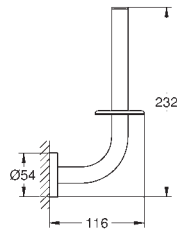

Ref. no.

Colour

- 40 385 001
- 40 385 DC1
- 40 385 BE1
- 40 385 EN1
- 40 385 GL1
- 40 385 GN1
- 40 385 DA1
- 40 385 DL1
- 40 385 A01
- 40 385 AL1

- chrome
- supersteel
- polished nickel
- brushed nickel
- cool sunrise
- brushed cool sunrise
- warm sunset
- brushed warm sunset
- hard graphite
- brushed hard graphite

Essentials
Spare toilet paper holder
material: metal
wall mounted
concealed fastening
GROHE StarLight chrome finish