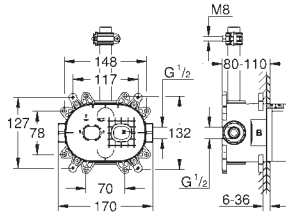

26 264 001

Rainshower 360

Rough-in box for head shower set
inlets and outlets 1/2"
fixing points for back wall
leakproof housing
removable protection cover with installation information