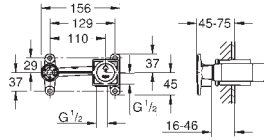

**GROHE StarLight** chrome finish  
**GROHE AquaGuide** adjustable mousseur  
centre distance 110 mm  
projection 171 mm

23 447 000  
23 447 DC0  
23 447 AL0

chrome  
supersteel  
brushed hard graphite

ditto, projection 231 mm