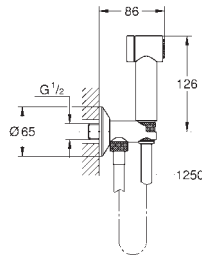

26 332 000

chrome

Sena Trigger Spray 35
Wall holder set with self-closing angle valve, 1 spray
hand shower with trigger control (26 328)
valve with integrated shower holder (26 333)
Silverflex Longlife shower hose 1250 mm (26 335)
GROHE StarLight chrome finish
SpeedClean anti-lime system
Twistfree to prevent hose from twisting
Please refer to local norms regarding installation.