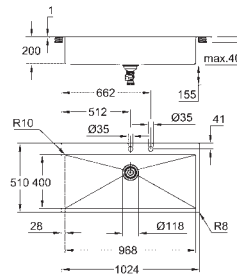

31 586 SD1

stainless steel

K800

Stainless steel sink

model: K800 120-S 102.4/51 1.0

mounting type: top mount or flush mount

material: stainless steel AISI 304 (V2A)

material thickness: 1 mm

GROHE StarLight finish

finish: satin finish

GROHE Whisper

min. cabinet size: 1200 mm

dimensions: 1024 x 510 mm

1 bowl: 968 x 400 x 200 mm

outer radius: R3, inner bowl radius: R10

GROHE FastFixation installation system

cut-out (top mount): 1009 x 495 mm

waste: Ø 3.5"/90 mm waste strainer with automatic waste fitting

accessories included: automatic waste fitting with rotary handle, waste kit, basket

strainer waste, mounting set

optional: push to open excenter (40 986 SD0)

amount of fasteners included (top mount): 10