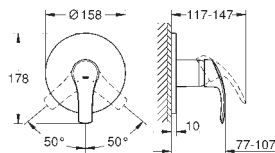

24 042 002

chrome

Eurosmart
Single-lever shower mixer
final installation for
Rapido SmartBox (35 600)

GROHE SilkMove 46 mm ceramic cartridge
GROHE StarLight chrome finish
GROHE FastFixation escutcheon with covered shaft sealing and covered fixing
metal escutcheon, retroactively 6° adjustable
flow performance: outlet B or C = 30 l/min

35 600 000

GROHE Rapido SmartBox universal rough-in box