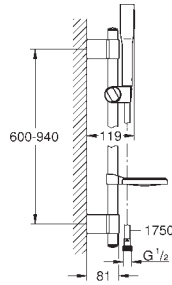

27 367 000

chrome

**ditto, with non-restricted flow**

27 368 000

chrome

**Euphoria Cosmopolitan Stick  
Shower rail set 1 spray**

handshower (27 400)

shower rail, 900 mm