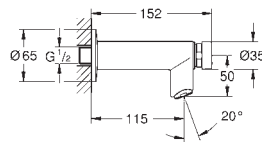

36 266 000

chrome

Euroeco Cosmopolitan T
Self-closing pillar tap 1/2"

wall mounted

for cold or premixed water

marking: blue/red

GROHE StarLight chrome finish

GROHE EcoJoy for less water and perfect flow

flow limiter 5.7 l/min

3 adjustable flow times: short - medium - long

(factory setting: short), approx. 7, 15, 30 sec

(pressure dependent)