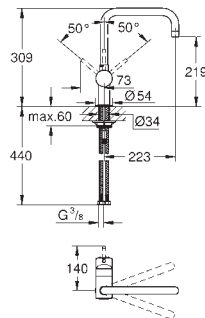

- 32 488 000
- 32 488 DC0
- 32 488 DA0
- 32 488 DL0
- 32 488 A00
- 32 488 AL0

- chrome
- supersteel
- warm sunset
- brushed warm sunset
- hard graphite
- brushed hard graphite

Minta
Single-lever sink mixer 1/2"
U spout
GROHE StarLight finish
GROHE SilkMove 46 mm ceramic cartridge
adjustable flow rate limiter
selectable swivel area: 0° / 150° / 360°, swivel tubular spout
flexible connection hoses
rapid installation system