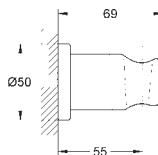

27 074 000

chrome

27 074 DC0
27 074 BE0
27 074 EN0
27 074 GL0
27 074 GN0
27 074 DA0
27 074 DL0
27 074 A00
27 074 AL0

supersteel
polished nickel
brushed nickel
cool sunrise
brushed cool sunrise
warm sunset
brushed warm sunset
hard graphite
brushed hard graphite

Rainshower
Wall hand shower holder
not adjustable
with round escutcheon
GROHE StarLight chrome finish