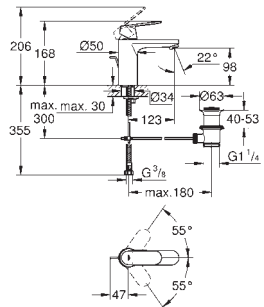

23 325 000

chrome

Eurocosmo

Single-lever basin mixer 1/2"

M-Size

GROHE SilkMove 35 mm ceramic cartridge

adjustable flow rate limiter

GROHE StarLight chrome finish

GROHE EcoJoy mousseur 5.7 l/min

GROHE FastFixation rapid installation system

pop-up waste set 1 1/4"

flexible connection hoses