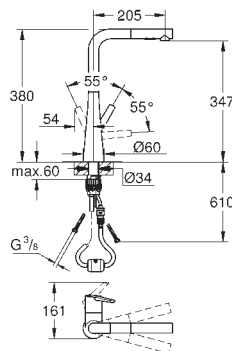

Zedra

Single-lever sink mixer 1/2"

GROHE StarLight chrome finish

GROHE SilkMove 35 mm ceramic cartridge

GROHE Magnetic Docking guarantees easy retraction and smooth docking

pull-out spray with 3 spray types

diverter: laminar spray/SpeedClean shower jet/GROHE Blade spray

stop function - pause button to stop the water flow

automatic return to laminar spray

adjustable flow rate limiter

swivel tubular spout, swivel area 360°

protected against backflow

flexible connection hoses

GROHE FastFixation Plus ultra fast and simple installation - no tools needed

GROHE Zero isolated inner water ways - lead and nickel free

new