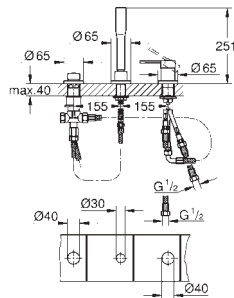

19 976 001 chrome

GROHE Essence
3-hole bath combination
GROHE SilkMove 35 mm ceramic cartridge
GROHE StarLight chrome finish
single lever mixer operating element
diverter bath/shower
handshower (27 400)
metal shower hose 2000 mm
flexible connection hoses
connection for shower hose
protected against backflow
for use with 29 037
for combination with 28 990 / 28 991