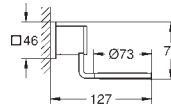

40 278 000

chrome

Allure
Holder
for glass or soap dish
without glass
without soap dish
GROHE StarLight chrome finish

40 256 000

Soap dish

glass matt