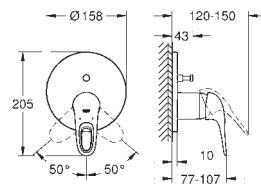

24 049 003

chrome

24 049 LS3

moon white

Eurostyle

Single-lever mixer with 2-way diverter

final installation for
Rapido SmartBox (35 600)

GROHE SilkMove 46 mm ceramic cartridge

GROHE StarLight chrome finish

GROHE FastFixation escutcheon with covered shaft sealing and covered fixing metal escutcheon, retroactively 6° adjustable

automatic 2-way diverter
outlet B = 27 l/min, outlet C = 27 l/min

35 600 000

GROHE Rapido SmartBox universal rough-in box