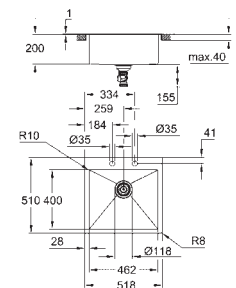

31 583 SD1

stainless steel

K800

Stainless steel sink

model: K800 60-S 51.8/51 1.0

mounting type: top mount or flush mount

material: stainless steel AISI 304 (V2A)

material thickness: 1 mm

GROHE StarLight finish

finish: satin finish

GROHE Whisper

min. cabinet size: 600 mm

dimensions: 518 x 510 mm

1 bowl: 462 x 400 x 200 mm

outer radius: R3, inner bowl radius: R10

GROHE FastFixation installation system

cut-out (top mount): 503 x 495 mm

waste: Ø 3.5"/90 mm waste strainer with automatic waste fitting

accessories included: automatic waste fitting with rotary handle, waste kit, basket

strainer waste, mounting set

optional: push to open excenter (40 986 SD0)

amount of fasteners included (top mount): 8