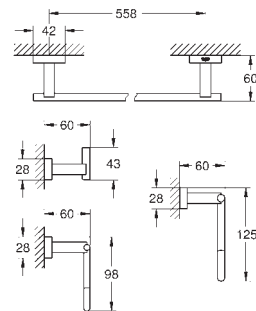

Essentials Cube
Master bathroom accessories set 4-in-1
robe hook (40 511 001)
towel ring (40 510 001)
toilet paper holder (40 507 001)
towel rail, 558 mm (40 509 001)
concealed fastening
GROHE StarLight chrome finish