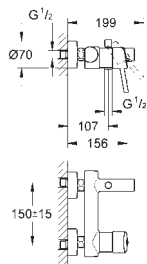

32 211 001

chrome

Concetto
Single-lever bath mixer 1/2"
wall mounted
GROHE SilkMove 46 mm ceramic cartridge
GROHE StarLight chrome finish
adjustable flow rate limiter
automatic diverter: bath/shower
mousseur
integrated non-return valve in shower outlet
S-unions
protected against backflow