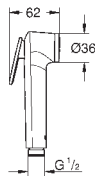

28 020 L01

white

Tempesta-F
Hand shower 1 spray
with trigger control
GROHE StarLight finish
SpeedClean anti-lime system
Inner WaterGuide for a longer life
universal mounting system, fitting all standard shower hoses
Please refer to local norms regarding installation.