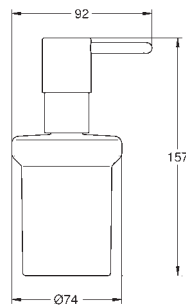

- 40 394 001
- 40 394 DC1
- 40 394 BE1
- 40 394 EN1
- 40 394 GL1
- 40 394 GN1
- 40 394 DA1
- 40 394 DL1
- 40 394 A01
- 40 394 AL1

- chrome
- supersteel
- polished nickel
- brushed nickel
- cool sunrise
- brushed cool sunrise
- warm sunset
- brushed warm sunset
- hard graphite
- brushed hard graphite

Essentials

Soap dispenser

material: glass / metal
filling quantity 160 ml
fits in the following holders:
Essentials (40 369 xx1)
Essentials Cube (40 508)
Bau Cosmopolitan (40 585)
Essentials Authentic (40 652)
GROHE StarLight chrome finish