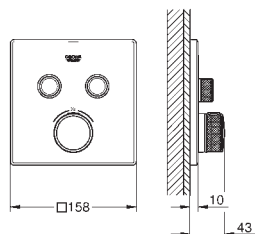

29 124 000	chrome
29 124 DC0	supersteel
29 124 GN0	brushed cool sunrise
29 124 DL0	brushed warm sunset
29 124 A00	hard graphite
29 124 AL0	brushed hard graphite

Grotherm SmartControl

Safety mixer for concealed installation with 2 valves

final installation for Rapido SmartBox (35 600)

GROHE FastFixation metal wall escutcheon, retroactively 6° adjustable

GROHE StarLight chrome finish

GROHE SmartControl push for ON-OFF, turn for volume adjustment
exchangeable symbols

GROHE TurboStat compact cartridge

GROHE ProGrip with knurl structure

GROHE SafeStop safety button at 38°C

GROHE SafeStop Plus optional temperature limiter at 43°C or 46°C included

built-in non-return valves and dirt strainers

multiple outlets can be run simultaneously

flow performance: outlet B = 24 l/min, outlet C = 26 l/min, outlet B+C = 29 l/min

35 600 000

GROHE Rapido SmartBox universal rough-in box