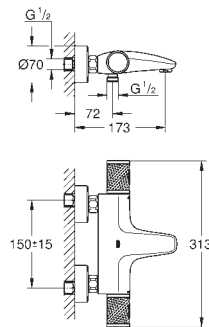

34 779 000

chrome

**Grotherm 1000 Performance
Bath Safety Mixer**

wall mounted

GROHE CoolTouch safety housing

GROHE StarLight chrome finish

GROHE SafeStop safety button at 38°C

GROHE SafeStop Plus optional temperature limiter at 43°C included

GROHE TurboStat compact cartridge

GROHE ProGrip with knurl structure

integrated stop valve

GROHE AquaDimmer Eco with multiple function:

integrated **GROHE EcoButton**, flow control, diverter: bath/shower

shower bottom outlet 1/2"

mousseur

built-in non-return valves

dirt strainers

S-unions

GROHE EcoJoy for less water and perfect flow