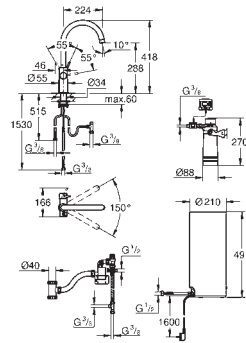

30 079 001
30 079 DC1

chrome
supersteel

GROHE Red Duo
Faucet and L size boiler
GROHE Red Duo single-lever sink mixer
C-spout

GROHE ChildLock push buttons for boiling water
TÜV certified triple electronic safeguards against accidental activation of boiling water

GROHE StarLight chrome finish
GROHE SilkMove 28 mm ceramic cartridge
insulated tubular spout, swivel area 150°
separate water ways
flexible connection hoses

GROHE Red boiler L size
5.5 liter 100° C boiling water, 7 liter total capacity
required inlet pressure: 1-7 bar
with flexible connection hose and outlet for boiling water
CE approved
power supply 230 V 50 Hz
power consumption 2100 W, standby power consumption 15 W
energy efficiency class A

GROHE Red filter set for protection of the boiler from limescale
capacity 600 l at 20° dKH, 5 phase filter
flow rate measuring unit