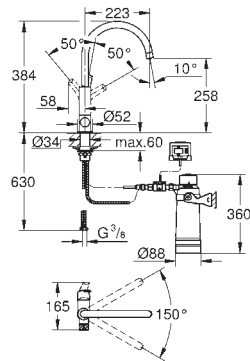

30 384 000

chrome

GROHE Blue Pure Eurosmart

Starter kit

GROHE Blue single-lever sink mixer with filter function

C-spout

separate handle for filtered water

GROHE StarLight chrome finish

GROHE SilkMove 28 mm ceramic cartridge

swivel tubular spout, swivel area 150°

separate inner water ways for filtered and non-filtered water

flexible connection hoses

GROHE Blue filter head

GROHE Blue Ultrasafe filter, capacity 3000 l

flow meter for filter lifetime measurement including 2 x AA batteries

new