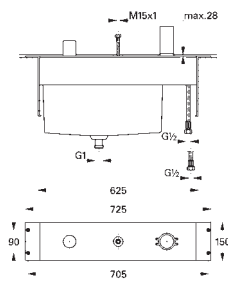

33 339 000

3-hole bath combination
base frame for installation
without finishing trim set
mounting plate and base frame
GROHE SilkMove 46 mm cartridge and
spout fixing pre-assembled
flexible connection hoses
connection for shower hose
drainage box with integrated outlet for splash water
protected against backflow