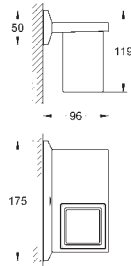

40 503 000

chrome

Allure Brilliant
Shelf with tumbler
material: glass / metal
concealed fastening
GROHE StarLight chrome finish