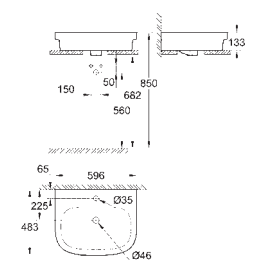

39 337 000

alpine white

39 337 00H

alpine white

**Euro Ceramic
Counter top basin 60**

1 hole punched
with overflow
600 x 480 mm
sanitary ware

optional: **PureGuard** anti scale coating and anti bacterial glazing (00H)