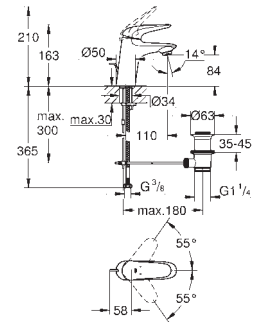

23 707 003

chrome

Eurostyle
Single-lever basin mixer 1/2"
S-Size
solid metal lever
GROHE SilkMove 35 mm ceramic cartridge
adjustable flow rate limiter
with temperature limiter
GROHE StarLight chrome finish
GROHE EcoJoy mousseur 5.7 l/min
GROHE FastFixation rapid installation system
pop-up waste set 1 1/4"
flexible connection hoses