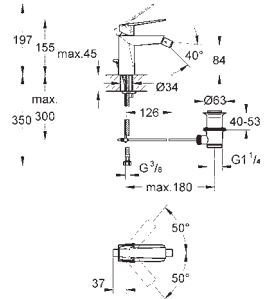

23 117 000

23 117 DC0

23 117 ALO

chrome

supersteel

brushed hard graphite

Allure Brilliant
Single-lever bidet mixer 1/2"
M-Size

GROHE SilkMove 28 mm ceramic cartridge
temperature limiter
GROHE StarLight chrome finish
GROHE FastFixation installation system
ball-joint mousseur
pop-up waste set 1 1/4"
flexible connection hoses