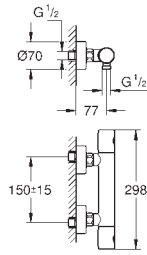

GROHE GROHTHERM 800 COSMOPOLITAN

Ref. no.

Colour

new

34 765 000

chrome

**Grotherm 800 Cosmopolitan
Shower Safety mixer**

wall mounted

GROHE StarLight chrome finish

GROHE MetalGrip ergonomically shaped metal handles

GROHE SafeStop safety button at 38°C

GROHE SafeStop Plus optional temperature limiter at 43°C included

GROHE TurboStat compact cartridge

integrated stop valve

volume handle with **GROHE EcoButton**

ceramic headpart 1/2", 180°

shower bottom outlet 1/2"

built-in non-return valves

dirt strainers

S-unions

GROHE EcoJoy for less water and perfect flow

new