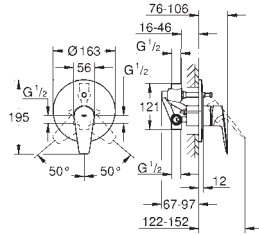

23 605 001

chrome

BauEdge
Single-lever bath mixer 1/2"
wall mounted
GROHE Longlife 35 mm ceramic cartridge
with temperature limiter
GROHE StarLight chrome finish
adjustable flow rate limiter
automatic diverter: bath/shower
spout with mousseur
shower bottom outlet with integrated non return-valve
protected against backflow
S-unions

new

29 079 001

chrome

BauEdge
Single-lever bath mixer 1/2"
concealed installation
set for final installation
concealed body
GROHE Longlife 46 mm ceramic cartridge
GROHE StarLight chrome finish
adjustable flow rate limiter
automatic diverter: bath/shower
escutcheon- and shaft-sealing

new