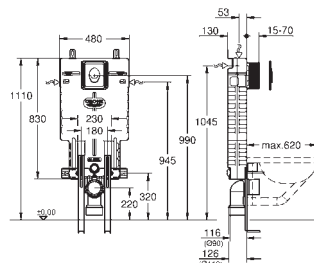

GROHE UNISSET FRAMES AND ACCESSORIES

Ref. no.

Colour

new

39 683 000

Uniset Slim

Element for WC with flushing cistern 88.9 mm

module for masonry-in

793 x 426 x 130 mm

2 WC fixing bolts, distance of fixing bolts 180/230 mm

outlet bend Ø 90 mm, depth adjustable

reducer Ø 90/110 mm

inlet and outlet connecting set

flushing cistern SLIM, 3 - 6 l, containing following features:

adjustment ex factory 6 l and 3 l

pneumatic discharge valve offering 3 modes of operation: dual flush or start/stop or single flush

water supply from top

1/2" water supply connection including integrated angle valve and push fit

flexible hose union

low noise (group I acc. to German Noise Specification)

insulated against condensation

Shortable inspection shaft incl. protection during construction phase, for vertical use

for mounting of small flush plates revision shaft 40 949 000 to be ordered separately

new

39 840 000

Uniset Slim

2-in-1 set for WC

with flushing cistern SLIM, 3 - 6 l

Uniset SLIM element for WC (39 683 000)

support feet (37 304 000)

39 452 000

chrome

Uniset

3-in-1 set for WC

with flushing cistern GD 2, 6 - 9 l

Uniset element for WC (38 643 001)

Skate Air flush plate, chrome, vertical installation (38 505 000)

support feet (37 304 000)