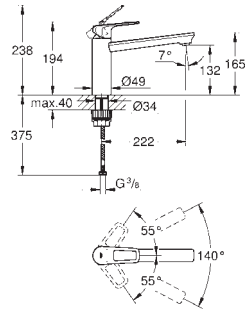

new

31 706 000

chrome

BauLoop

Single-lever sink mixer 1/2"

medium spout

GROHE StarLight chrome finish

GROHE LongLife 35 mm ceramic cartridge

GROHE Zero isolated inner water ways - lead and nickel free

swivel tubular spout

swivel area 140°, mousseur with coin slot for tool free replacement

flexible connection hoses

GROHE FastFixation Plus ultra fast and simple installation - no tools needed for installation on a max. 40 mm worktop fixation set 48 384 000 is needed

new