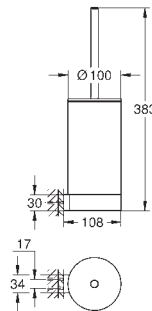

- 41 076 000 chrome
- 41 076 DC0 supersteel
- 41 076 BE0 polished nickel
- 41 076 EN0 brushed nickel
- 41 076 GL0 cool sunrise
- 41 076 GN0 brushed cool sunrise
- 41 076 DA0 warm sunset
- 41 076 DL0 brushed warm sunset
- 41 076 A00 hard graphite
- 41 076 AL0 brushed hard graphite

Selection
Toilet brush set
material: glass / metal
wall mounted
concealed fastening
GROHE StarLight chrome finish

1. 40 791 001 white
   - 40 791 KS1 velvet black
2. **Spare brush head**

new