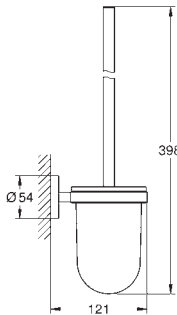

- 40 374 001
- 40 374 DC1
- 40 374 BE1
- 40 374 EN1
- 40 374 GL1
- 40 374 GN1
- 40 374 DA1
- 40 374 DL1
- 40 374 A01
- 40 374 AL1

- chrome
- supersteel
- polished nickel
- brushed nickel
- cool sunrise
- brushed cool sunrise
- warm sunset
- brushed warm sunset
- hard graphite
- brushed hard graphite

Essentials
Toilet brush set
material: glass / metal
wall mounted
concealed fastening
GROHE StarLight chrome finish

- 40 392 000
- Spare brush

chrome

- 40 393 000
- Spare glass

daVinci satin white