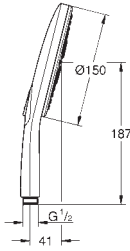

GROHE RAINSHOWER SMARTACTIVE

Ref. no.

Colour

new