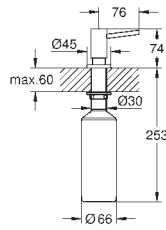

GROHE SOAP DISPENSERS

Ref. no.

Colour

40 535 000
40 535 DC0
40 535 BE0
40 535 GL0
40 535 GN0
40 535 DA0
40 535 DL0
40 535 A00
40 535 AL0

chrome
supersteel
polished nickel
cool sunrise
brushed cool sunrise
warm sunset
brushed warm sunset
hard graphite
brushed hard graphite

Cosmopolitan soap dispenser
for liquid soap
storage bin 500 ml
GROHE StarLight finish