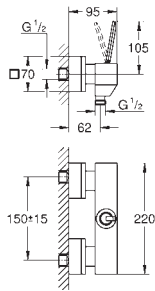

23 665 000

chrome

Eurocube Joy
Single-lever shower mixer 1/2"

wall mounted
GROHE FeatherControl Joystick cartridge
shower bottom outlet with integrated non return-valve
protected against backflow