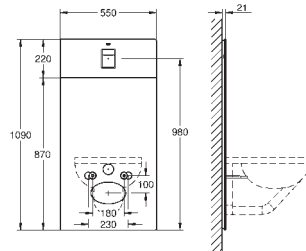

39 374 LS0

moon white

**GROHE glass module
for Rapid SL and Uniset
with flushing cistern GD 2**

for connecting shower toilet Sensia Arena or common wall-hung WCs for tiled/plastered walls
two-piece glass cover made of tempered safety glass (8 mm)
upper part removable for maintenance
flush plate Skate Cosmopolitan, chrome
HPL mounting plate with hole pattern for all connections
mounting plate with concealed water connection for Sensia Arena set for noise protection
including accessory for mounting glass plate and WC ceramic