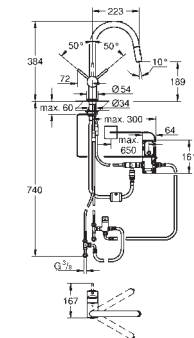

31 358 002
31 358 DC2

chrome
supersteel

Minta Touch

Electronic single-lever sink mixer 1/2"

C-spout

Touch: activation of water via skin contact

battery supply 6 V lithium-battery, type CR-P2

CE approved, solenoid valve

safety stop after 60 sec.(factory set)

GROHE StarLight chrome finish

GROHE SilkMove 46 mm ceramic cartridge

pull-out dual spray

diverter: laminar spray/SpeedClean shower jet

swivel tubular spout, swivel area 360°

protected against backflow

flexible connection hoses

rapid installation system