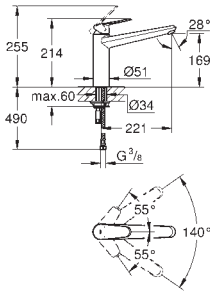

33 770 002

chrome

Eurodisc Cosmopolitan
Single-lever sink mixer 1/2"
medium spout

GROHE StarLight finish
GROHE SilkMove 35 mm ceramic cartridge
adjustable flow rate limiter
swivel cast spout
swivel area 140°
flexible connection hoses
rapid installation system