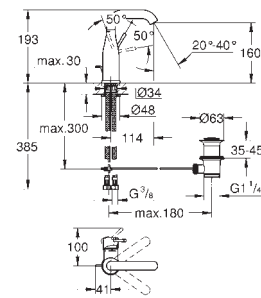

# GROHE ESSENCE

Ref. no.

Colour

23 379 001

chrome

**GROHE Essence**  
**Single-lever basin mixer 1/2"**  
**S-Size**  
**GROHE SilkMove ES** 28 mm ceramic cartridge  
 with energy saving function via cold start  
 with temperature limiter  
**GROHE StarLight** chrome finish  
**GROHE EcoJoy** mousseur 5.7 l/min  
**GROHE FastFixation Plus** installation system  
 pop-up waste set 1 1/4"  
 flexible connection hoses