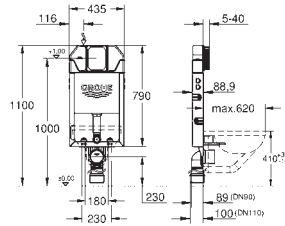

GROHE UNISSET FRAMES AND ACCESSORIES

Ref. no.

Colour

new