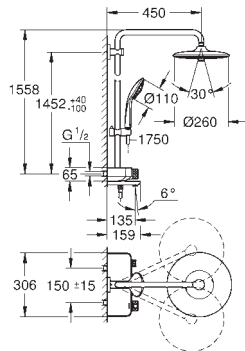

26 510 000

chrome

Euphoria SmartControl System 260 Mono Shower system with Bath Safety Mixer for wall mounting

horizontal swivable 450 mm shower arm
upper bracket adjustable for minimal adaption to existing drilling holes
exposed SmartControl Bath Safety Mixer
head shower Euphoria 260 (26 455)
3 spray patterns: Rain, SmartRain, Jet
with ball joint
bath inlet
hand shower Euphoria 110 Massage, spray plate white (27 221 001)
adjustable in height with gliding element
Silverflex shower hose 1750 mm (28 388)
GROHE DreamSpray perfect spray pattern
GROHE StarLight chrome finish
GROHE CoolTouch no risk of scalding
GROHE TurboStat compact cartridge
GROHE ProGrip with knurl structure
GROHE EcoJoy for less water and perfect flow
GROHE SafeStop at 38°C
GROHE SafeStop Plus optional temperature limiter at 43°C included
GROHE SmartControl push for ON-OFF, turn for volume adjustment
integrated **GROHE EasyReach** shower tray
SpeedClean anti-lime system
Inner WaterGuide for a longer life
Twistfree to prevent hose from twisting
suitable for instantaneous heaters from 18 kW/h
minimum flow rate 7 l/min.