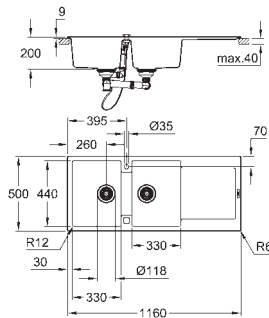

GROHE COMPOSITE SINKS

Ref. no.

Colour

31 647 AT0
31 647 AP0

granite gray
granite black

K500

Composite sink with drainer
model: K500 80-C 116/50 2.0 rev

mounting type: standard built-in

material: quartz composite

GROHE Whisper

min. cabinet size: 800 mm

dimensions: 1160 x 500 mm

1 bowl: 330 x 440 x 200 mm

2 bowl: 330 x 440 x 200 mm

GROHE FastFixation installation system

sink mountable left or right

cut-out: 1140 x 480 mm

drainer: automatic waste fitting

accessories included: automatic waste fitting with rotary handle, waste kit, basket

strainer waste, mounting set

optional: push to open excenter (40 986 SD0)

amount of fasteners included (top mount): 12

outer radius: R6, inner bowl radius: R12

31 648 AT0
31 648 AP0

granite gray
granite black

K500

Composite sink

model: K500 60-C 55.5/46 1.5 rev

mounting type: standard built-in and undermount

material: quartz composite

GROHE Whisper

min. cabinet size: 600 mm

dimensions: 555 x 460 mm

1 bowl: 335 x 400 x 200 mm

0.5 bowl: 155 x 400 x 140 mm

outer radius: R6, inner bowl radius: big bowl R12, small bowl R10

GROHE FastFixation installation system

sink mountable left or right

cut-out: 525 x 400 mm

drainer: Ø 3.5"/90 mm basket strainer waste

optional: push to open excenter (40 986 SD0)

accessories included: waste kit, basket

strainer waste, mounting set

optional: push to open excenter (40 986 SD0)

mounting with silicone (top mount)

amount of fasteners included (undermount): 8