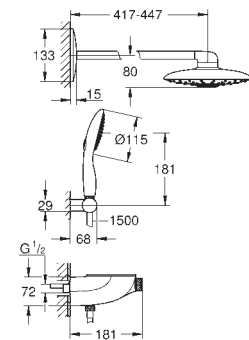

26 443 000

chrome

Rainshower System SmartControl Duo 360 Combi shower system with safety mixer, exposed/concealed

exposed/concealed SmartControl thermostat
head shower Rainshower Duo 360 with horizontal 450 mm shower arm
GROHE PureRain and Trio Massage
Power&Soul 115 hand shower, spray plate white (27 671)
hand shower wall holder (27 055)
Silverflex shower hose 1500 mm 1/2" x 1/2" (28 364)
minimum flow rate 10 l/min.
GROHE DreamSpray perfect spray pattern
GROHE StarLight chrome finish
GROHE CoolTouch no risk of scalding
GROHE TurboStat compact cartridge
GROHE SafeStop safety button at 38C
GROHE SafeStop Plus optional temperature limiter at 43°C included
GROHE SmartControl push for ON-OFF, turn for volume adjustment
GROHE EasyReach shower tray
SpeedClean anti-lime system
Inner WaterGuide for a longer life
Twistfree to prevent hose from twisting
requires rough-in set 26 264 and concealed unit 26 449