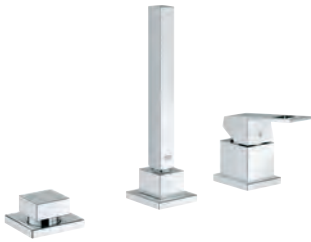

chrome

19 966 000

**Eurocube**  
**3-hole bath combination**  
GROHE SilkMove 46 mm ceramic cartridge  
GROHE StarLight chrome finish  
single lever mixer operating element  
diverter bath/shower  
without spout  
Euphoria Cube hand shower (27 699) 9.4 l/min  
metal shower hose 2000 mm  
flexible connection hoses  
connection for shower hose  
protected against backflow  
for use with 29 037  
for combination with 28 990 / 28 991