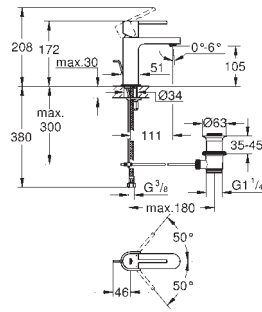

32 612 003
32 612 DC3
32 612 AL3

chrome
supersteel
brushed hard graphite

GROHE Plus
Single-lever basin mixer 1/2"
S-Size
GROHE SilkMove 28 mm ceramic cartridge
with temperature limiter
GROHE StarLight chrome finish
GROHE EcoJoy SpeedClean mousseur 5.7 l/min
GROHE AquaGuide adjustable mousseur
GROHE FastFixation Plus installation system
pop-up waste set 1 1/4"
flexible connection hoses