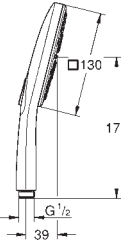

GROHE RAINSHOWER SMARTACTIVE

Ref. no.

Colour

new

26 580 000

chrome

**Rainshower SmartActive 130
Wall holder set 3 sprays**

hand shower Rainshower SmartActive 130 (26 574)
wall shower holder, adjustable (27 055)
Silverflex shower hose 1500 mm 1/2" x 1/2" (28 364)
GROHE EcoJoy 9,5 l/min flow limiter
GROHE DreamSpray perfect spray pattern
GROHE StarLight chrome finish
SpeedClean anti-lime system
Inner WaterGuide for a longer life
Twistfree to prevent hose from twisting

new

26 580 LS0

moon white

**Rainshower SmartActive 130
Wall holder set 3 sprays**

hand shower Rainshower SmartActive 130 (26 574)
wall shower holder, adjustable (27 055)
Silverflex shower hose 1500 mm 1/2" x 1/2" (28 364)
GROHE EcoJoy 9,5 l/min flow limiter
GROHE DreamSpray perfect spray pattern
GROHE StarLight finish
SpeedClean anti-lime system
Inner WaterGuide for a longer life
Twistfree to prevent hose from twisting

new

26 582 000

chrome

26 582 DC0

supersteel

26 582 GN0

brushed cool sunrise

26 582 DL0

brushed warm sunset

26 582 A00

hard graphite

26 582 AL0

brushed hard graphite

**Rainshower SmartActive 130 Cube
Hand shower 3 sprays**

spray plate chrome
GROHE Rain including DripStop, Jet including DripStop, ActiveMassage
GROHE EcoJoy 9,5 l/min flow limiter
GROHE DreamSpray perfect spray pattern
GROHE SmartTip showering spray selection via push of a ring
GROHE RainStart - hand shower starts always with Rain spray pattern
GROHE StarLight chrome finish
SpeedClean anti-lime system
Inner WaterGuide for a longer life
universal mounting system, fitting all standard shower hoses

new

26 582 LS0

moon white

**Rainshower SmartActive 130 Cube
Hand shower 3 sprays**