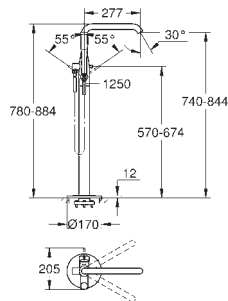

23 491 001

chrome

23 491 DC1

supersteel

23 491 BE1

polished nickel

23 491 EN1

brushed nickel

23 491 GL1

cool sunrise

23 491 GN1

brushed cool sunrise

23 491 DA1

warm sunset

23 491 DL1

brushed warm sunset

23 491 A01

hard graphite

23 491 AL1

brushed hard graphite

GROHE Essence

Single-lever bath mixer 1/2", floor mounted

final installation for 29 086 / 45 984

GROHE SilkMove 35 mm ceramic cartridge

with temperature limiter

GROHE StarLight chrome finish

automatic diverter: bath/shower

swivel spout with mousseur and stop limiter

projection 277 mm

integrated non-return valve in shower outlet

with shower holder

for chrome: hand shower 27 806, for other colours: hand shower 26 465

Silverflex shower hose 1.250 mm (28 362)

protected against backflow