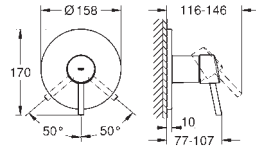

GROHE CONCETTO

Ref. no.

Colour

24 053 001

chrome

Concetto

Single-lever shower mixer

final installation for
Rapido SmartBox (35 600)

GROHE SilkMove 46 mm ceramic cartridge

GROHE StarLight chrome finish

GROHE FastFixation escutcheon with covered shaft sealing and covered fixing
metal escutcheon, retroactively 6° adjustable
flow performance: outlet B or C = 30 l/min

35 600 000

GROHE Rapido SmartBox universal rough-in box