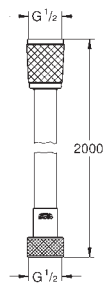

28 362 DA0

warm sunset

28 362 A00

hard graphite

ditto, 1250 mm

28 413 001

chrome

**Rotaflex**  
**Shower hose Twistfree 2000**  
2000 mm  
smooth surface for easy cleaning  
tensile strength 500 N  
pressure resistance up to 5 bar  
heat resistance 70°C  
AntiFold bendproof  
universal connection G 1/2" x 1/2"  
Rotation cone for Twistfree function  
**GROHE StarLight** chrome finish