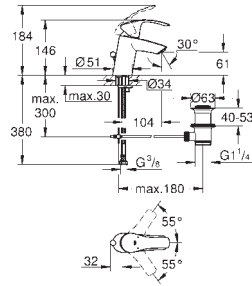

Ref. no.

Colour

33 265 002

chrome

Eurosmart
Single-lever basin mixer 1/2"
S-Size

GROHE SilkMove 35 mm ceramic cartridge
adjustable flow rate limiter
with temperature limiter
GROHE StarLight chrome finish
GROHE EcoJoy mousseur 5.7 l/min
GROHE FastFixation rapid installation system
pop-up waste set 1 1/4"
flexible connection hoses