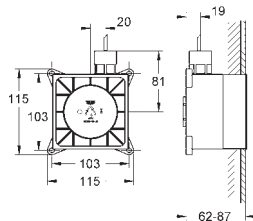

29 073 000

Rainshower F-Series

Rough-in set sound set

for use with double sound modules (36 360 000)

- 2 rough-in sets (115 x 115 x 62-87 mm)

- 2 cable extensions (5 m each)

- 1 Y-piece