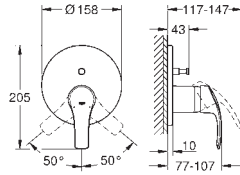

Ref. no.

Colour

24 043 002

chrome

Eurosmart

Single-lever mixer with 2-way diverter

final installation for
Rapido SmartBox (35 600)

GROHE SilkMove 46 mm ceramic cartridge

GROHE StarLight chrome finish

GROHE FastFixation escutcheon with covered shaft sealing and covered fixing

metal escutcheon, retroactively 6° adjustable

automatic 2-way diverter

outlet B = 27 l/min, outlet C = 27 l/min

35 600 000

GROHE Rapido SmartBox universal rough-in box