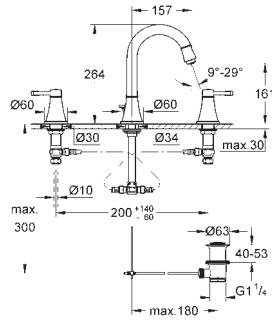

GROHE GRANDERA

Ref. no.

Colour

20 389 000
20 389 IGO
Grandera
3-hole basin mixer 1/2"
M-Size
headparts 1/2" - 90°
GROHE StarLight chrome finish
GROHE EcoJoy for less water and perfect flow
GROHE AquaGuide adjustable mousseur 5.7 l/min
pop-up waste set 1 1/4"
flexible connection hoses between spout and side valves

chrome
chrome/gold