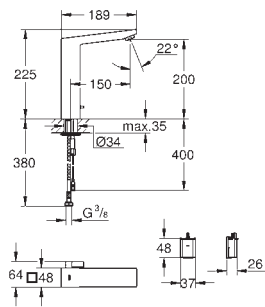

36 441 000

chrome

Eurocube E

Infra-red electronic basin mixer 1/2" with mixing device and adjustable temperature limiter

with infrared sensor for bi-directional communication for monitoring, configuration and service purpose

6V lithium battery, type CR-P2

battery lifetime: approx. 7 years (150 actuations a day)

GROHE StarLight chrome finish

laminar spray regulator 5.7 l/min

flexible connection hoses

non-return valve, dirt strainers

integrated solenoid valve

external battery

rapid installation system

multistage battery status display

7 pre-set programs:

auto flush, thermal disinfection, cleaning mode

additional functions and precise settings by remote control 36 407

CE approved

type of protection faucet IP 59K