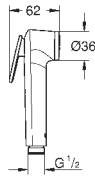

GROHE TEMPESTA-F TRIGGER SPRAYS

Ref. no.

Colour

27 512 001

chrome

Tempesta-F
Hand shower 1 spray
with trigger control
GROHE StarLight chrome finish
SpeedClean anti-lime system
Inner WaterGuide for a longer life
universal mounting system, fitting all standard shower hoses
Please refer to local norms regarding installation.