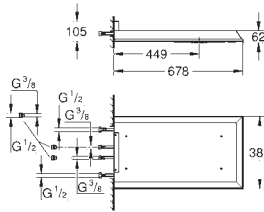

27 938 001

chrome

Rainshower F-Series 15"
Head shower 3 sprays

Rain, Bokoma Spray, Waterfall and combinations
381 mm (width) x 60 mm (height) x 677 mm (depth)
material: metal

GROHE DreamSpray perfect spray pattern

GROHE StarLight chrome finish

GROHE XL Waterfall extra wide waterfall spray

SpeedClean anti-lime system

flow of single spray at 3 bar:

1 x Rain spray 300 mm: approx. 20 l/min

2 x XL Waterfall: 1 x Waterfall 20 l, 2 x Waterfall 32 l/min

4 x Bokoma Spray with adjustment angle 20°: 20 l/min

requires rough-in (26 042 000) – to be ordered separately

head shower has to be controlled by 4 outlets