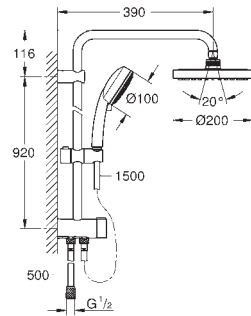

GROHE TEMPESTA SYSTEM

Ref. no.

Colour

26 453 001

chrome

Tempesta Cosmopolitan System 200

Shower system with diverter for wall mounting

horizontal 390 mm shower arm, adjustable before installation

change by diverter between hand shower,

head shower or head shower Eco setting

head shower Tempesta Cosmopolitan 200 (27 541)

2 spray patterns (via diverter): Rain, SmartRain

with ball joint

hand shower Tempesta Cosmopolitan 100 (27 573)

adjustable in height with gliding element

distance between diverter and upper bracket: 920 mm

shower hose Relexaflex 1500 mm (28 151)

shower hose Relexaflex 500 mm

flexible installation: connection to faucet / wall union for

water supply with 1/2" thread of the 500 mm shower hose

minimum flow rate 7 l/min.

GROHE DreamSpray perfect spray pattern

GROHE StarLight chrome finish

SpeedClean anti-lime system

Inner WaterGuide for a longer life