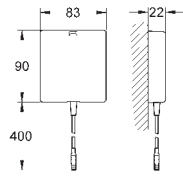

36 338 000

Switch-mode power supply

for one eye infra-red wash basin mixer
switch-mode power supply with operating voltage
100-230 V AC, 50 - 60 Hz
for concealed socket with cover and strain relief