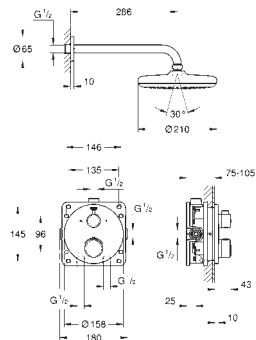

34 726 000

chrome

Grotherm

Perfect shower set with Tempesta 210

Grotherm set for final installation with Aquadimmer (24 076)

GROHE Rapido SmartBox universal rough-in box, 1/2" (35 600)

head shower Tempesta 210 9.5 l/min (26 410)

Shower arm Rainshower 286 mm (28 576)