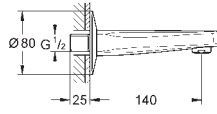

GROHE BAUCURVE

Ref. no.

Colour

13 252 000

**BauContemporary
Bath spout**

wall mounted
mousseur
projection 140 mm
female thread 1/2"

chrome