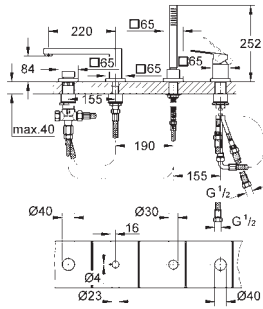

GROHE EUROCUBE

Ref. no.

Colour

chrome
supersteel
brushed hard graphite

19 897 001
19 897 DC1
19 897 AL1

Eurocube
4-hole bath combination
GROHE SilkMove 46 mm ceramic cartridge
GROHE StarLight chrome finish
pre-assembled spout fixing
single lever mixer operating element
bath inlet with mousseur
diverter bath/shower
hand shower Euphoria Cube+ 6.6 l/min
metal shower hose 2000 mm
flexible connection hoses
connection for shower hose
protected against backflow
for use with 29 037

chrome

19 966 000