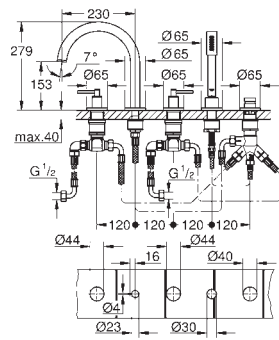

Ref. no.

Colour

19 922 003
19 922 DC3
19 922 GL3
19 922 DA3
19 922 AL3

chrome
supersteel
cool sunrise
warm sunset
brushed hard graphite

Atrio

5-hole bath/shower combination

ceramic headparts 1/2", 90°

GROHE StarLight chrome finish

pre-assembled spout fixing
with lever handles

bath spout with mousseur and diverter bath/shower

Sena hand shower 6.6 l/min

shower hose 2000 mm

flexible connection hoses

connection for shower hose

protected against backflow

can be used with 29 037

Sets of caps with „H“ and „C“ marking and without marking