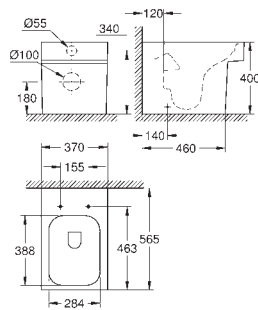

39 485 00H

alpine white

**Cube Ceramic
Floor standing back to wall WC**

for concealed cistern
universal trap for horizontal and vertical outlet
back to wall
wash down
rimless
flush volume 3/4.5 l
including fixation set
sanitary ware
fully skirted with invisible fixation
PureGuard anti scale coating and anti bacterial glazing
compatible with seat and cover 39 488 000 (soft close)