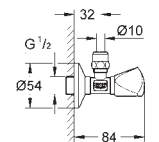

22 939 000 **chrome**
Angle valve 1/2"
connector set 3/8"
for copper pipe Ø 10 mm
TDL handles
marking: neutral
escutcheon
GROHE StarLight finish