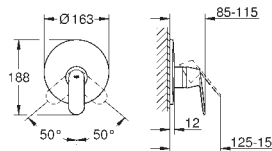

19 383 000

chrome

Eurocosmo

Single-lever shower mixer

final installation for 33 964 000
without concealed body

GROHE StarLight chrome finish

escutcheon- and shaft-sealing

wall escutcheon

covered fixing