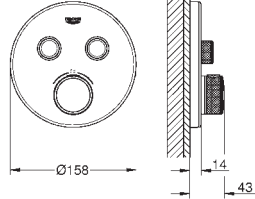

GROHE GROHTHERM SMARTCONTROL

Ref. no.

Colour

THERMOSTATS

29 151 LS0

moon white

Grotherm SmartControl

Safety mixer for concealed installation with 2 valves
final installation for Rapido SmartBox (35 600)

GROHE FastFixation metal wall escutcheon, retroactively 6° adjustable
GROHE StarLight finish

GROHE SmartControl push for ON-OFF, turn for volume adjustment
exchangeable symbols

GROHE TurboStat compact cartridge

GROHE ProGrip with knurl structure

GROHE SafeStop safety button at 38°C

GROHE SafeStop Plus optional temperature limiter at 43°C or 46°C included

built-in non-return valves and dirt strainers

multiple outlets can be run simultaneously

cover plate in moon white acrylic glass

flow performance: outlet B = 24 l/min, outlet C = 26 l/min, outlet B+C = 29 l/min

35 600 000

GROHE Rapido SmartBox universal rough-in box