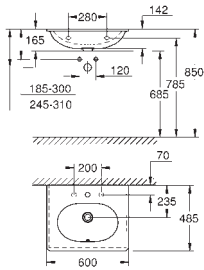

39 565 00H

alpine white

**GROHE Essence
Wash basin 60**

wall hung
1 hole punched, 2 holes pre-punched
with overflow on opposite site to faucet
600 x 485 mm
suitable for half and full pedestal
sanitary ware
PureGuard anti scale coating and anti bacterial glazing