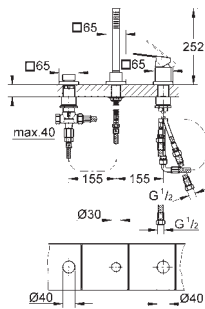

Eurocube
3-hole bath combination
GROHE SilkMove 46 mm ceramic cartridge
GROHE StarLight chrome finish
single lever mixer operating element
diverter bath/shower
without spout
Euphoria Cube hand shower (27 699) 9.4 l/min
metal shower hose 2000 mm
flexible connection hoses
connection for shower hose
protected against backflow
for use with 29 037
for combination with 28 990 / 28 991

29 037 000