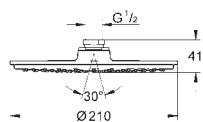

28 368 LS0

moon white/chrome

Rainshower Cosmopolitan 210
Head shower 1 spray

Rain
spray plate white
Ø 210 mm
material: metal
with ball joint rotation angle $\pm 15^\circ$
connection thread 1/2"

GROHE DreamSpray perfect flow
GROHE StarLight chrome finish
SpeedClean anti-lime system