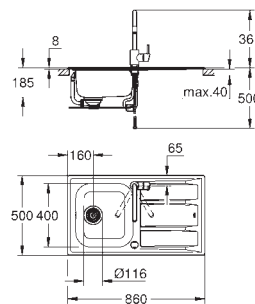

31 570 SD0

stainless steel

Concetto

Kitchen sink and tap bundle

K400 stainless steel sink with drainer (31 566 SD0)

Concetto single lever sink mixer (32 663 003)

pull out mousseur spout