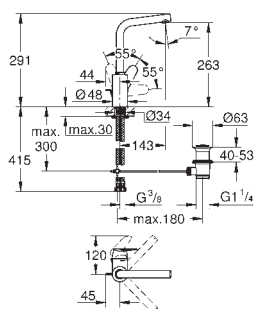

23 054 003

chrome

Eurodisc Cosmopolitan
Single-lever basin mixer 1/2"
L-Size

GROHE SilkMove 35 mm ceramic cartridge
adjustable flow rate limiter
GROHE StarLight chrome finish
GROHE Zero isolated inner water ways - lead and nickel free
GROHE FastFixation Plus installation system
mousseur
swivel tubular spout
with stop restriction
pop-up waste set 1 1/4"
flexible connection hoses