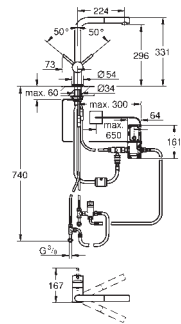

31 360 001

chrome

Minta Touch

Electronic single-lever sink mixer 1/2"

L-spout

Touch: activation of water via skin contact

battery supply 6 V lithium-battery, type CR-P2

CE approved, solenoid valve

safety stop after 60 sec.(factory set)

GROHE StarLight finish

GROHE SilkMove 46 mm ceramic cartridge

pull out mousseur spout

adjustable flow rate limiter

swivel tubular spout, swivel area 360°

protected against backflow

flexible connection hoses

rapid installation system