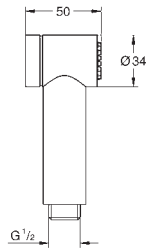

GROHE SENA TRIGGER SPRAYS

Ref. no.

Colour

26 328 000

chrome

Sena Trigger Spray 35
Hand shower 1 spray
with trigger control
material: metal
GROHE StarLight chrome finish
SpeedClean anti-lime system
universal mounting system, fitting all standard shower hoses
Please refer to local norms regarding installation.