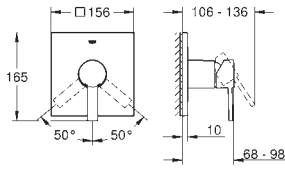

24 069 000

chrome

Allure
Single-lever shower mixer
final installation for Rapido SmartBox (35 600)
GROHE SilkMove 46 mm ceramic cartridge
GROHE StarLight chrome finish
GROHE FastFixation escutcheon with covered shaft sealing and covered fixing
metal escutcheon, retroactively 6° adjustable
flow performance: outlet B or C = 30 l/min

35 600 000

GROHE Rapido SmartBox universal rough-in box