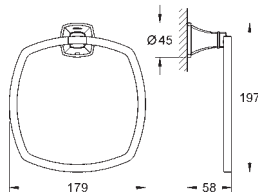

**Grandera**  
**Holder with ceramic soap dish**  
material: ceramic/metal  
concealed fastening  
**GROHE StarLight** chrome finish

40 630 000  
40 630 IGO

chrome  
chrome/gold

**Grandera**  
**Towel ring**  
Ø 205 mm  
material: metal  
concealed fastening  
**GROHE StarLight** chrome finish