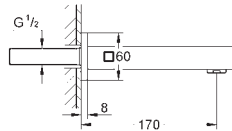

13 303 000

13 303 DC0

13 303 AL0

Eurocube

Bath spout

wall mounted
GROHE StarLight chrome finish
mousseur
male thread 1/2"
projection 170 mm

chrome

supersteel

brushed hard graphite