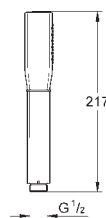

26 037 IGO

chrome/gold

Grandera Stick
Hand shower 1 spray
spray pattern: Rain
material: metal
GROHE EcoJoy 7.6 l/min flow limiter
GROHE DreamSpray perfect spray pattern
Inner WaterGuide for a longer life
GROHE CoolTouch no risk of scalding
GROHE StarLight chrome finish
SpeedClean anti-lime system