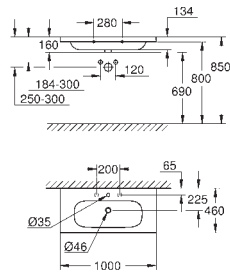

39 585 00H

alpine white

**Euro Ceramic
Vanity basin 100**

wall hung
1 hole punched, 2 holes pre-punched
with overflow
1000 x 460 mm
suitable for vanity units
sanitary ware

optional: **PureGuard** anti scale coating and anti bacterial glazing