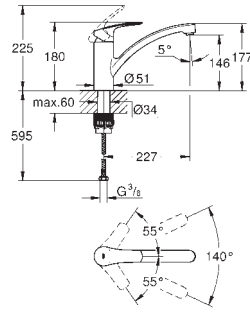

GROHE EUROSMART

Ref. no.

Colour

new

33 281 003
33 281 DC3

chrome
supersteel

Eurosmart

Single-lever sink mixer 1/2"

low spout

GROHE StarLight chrome finish

GROHE SilkMove 35 mm ceramic cartridge

adjustable flow rate limiter

swivel cast spout

swivel area 140°, **GROHE Zero** isolated inner water ways - lead and nickel free

mousseur with coin slot for tool free replacement

flexible connection hoses

GROHE FastFixation Plus installation system

new