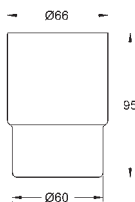

40 372 001

**Essentials
Crystal glass**

material: glass
fits in the following holders:
Essentials (40 369 xx1)
Essentials Cube (40 508)