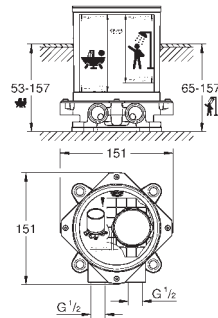

45 984 001

Rough-in set 1/2"
for floor-mounted bath mixers/spouts and shower mixers
installation plate with 360° horizontal and 3° vertical adjustment
installation depth 53-157 mm for bath mixers/spouts,
depth compensation 104 mm
installation depth 65-157 mm for shower mixers, depth compensation 92 mm
two 1/2" female connections (hot/cold supplies)
flushing plug
gasket included
fixing material