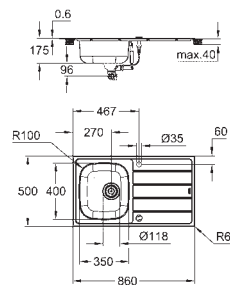

31 562 SD1

stainless steel

Bau

Kitchen sink and tap bundle

K200 stainless steel sink with drainer (31 552 SD1)

Bau Edge single lever sink mixer (31 367 001)

new