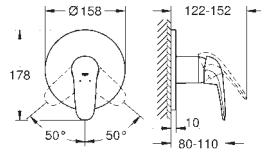

Ref. no.

Colour

24 046 003

chrome

Eurostyle

Single-lever shower mixer

final installation for
Rapido SmartBox (35 600)

GROHE SilkMove 46 mm ceramic cartridge

GROHE StarLight chrome finish

GROHE FastFixation escutcheon with covered shaft sealing and covered fixing metal escutcheon, retroactively 6° adjustable
flow performance: outlet B or C = 30 l/min

35 600 000

GROHE Rapido SmartBox universal rough-in box