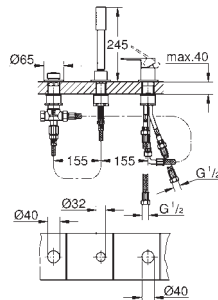

19 965 001

chrome

Lineare
3-hole bath combination
Three hole installation
GROHE SilkMove 35 mm ceramic cartridge with temperature limiter
GROHE StarLight chrome finish single lever mixer operating element
diverter bath/shower
hand shower Sena Stick (26 465)
metal shower hose 2000 mm
flexible connection hoses
connection for shower hose protected against backflow
for use with 29 037
for combination with 28 990 / 28 991