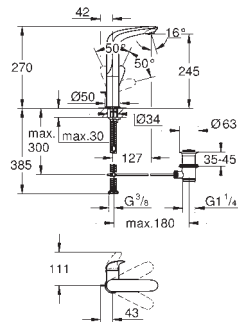

23 718 003

chrome

**Eurostyle**  
**Single-lever basin mixer 1/2"**  
**L-Size**

solid metal lever  
**GROHE SilkMove** 28 mm ceramic cartridge  
 with temperature limiter  
**GROHE StarLight** chrome finish  
**GROHE EcoJoy** mousseur 5.7 l/min  
**GROHE FastFixation** rapid installation system  
 swivel cast spout  
 swivel area 360°  
 pop-up waste set 1 1/4"  
 flexible connection hoses