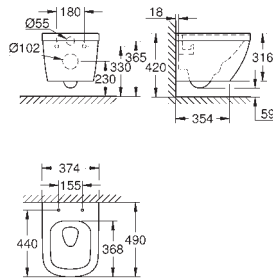

**39 554 000**

**alpine white**

**Euro Ceramic**  
**Wall hung WC set**  
horizontal outlet  
GROHE Triple Vortex flushing technology  
rimless  
flush volume 3/5 l  
including fixation set  
sanitary ware  
fully skirted with invisible fixation  
Euro Ceramic WC seat  
soft close  
quick release function  
detachable  
material: Duroplast