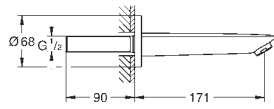

Ref. no.

Colour

new

13 255 001

**BauCosmopolitan
Bath spout**

wall mounted
GROHE StarLight chrome finish
mousseur
projection 171 mm
male thread 1/2"

chrome

new