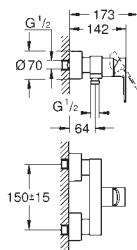

33 865 001
33 865 DC1
33 865 AL1

chrome
supersteel
brushed hard graphite

Lineare
Single-lever shower mixer 1/2"
wall mounted
GROHE SilkMove 35 mm ceramic cartridge
with temperature limiter
GROHE StarLight chrome finish
1/2" shower outlet
integrated non-return valve
covered S-unions
protected against backflow