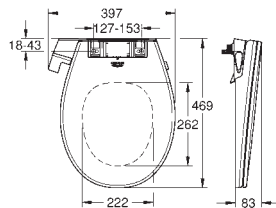

39 557 SH0

alpine white

Manual bidet seat

WC seat with lid

2 dedicated spray arms (1 for anal area, 1 for lady spray)

pre- and post-rinsing of spray nozzle with fresh water

adjustable spray intensity

Duroplast WC seat and lid with soft close function

mounting plate