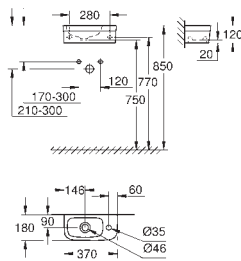

39 327 000

alpine white

39 327 00H

alpine white

**Euro Ceramic
Mini hand rinse basin**
wall hung
1 hole punched
370 x 180 mm
sanitary ware
no pedestals recommended
optional: **PureGuard** anti scale coating and anti bacterial glazing (00H)