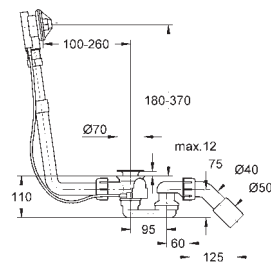

28 939 000
Talento
Talento pop-up bath waste and overflow
set for normal bath
and deep shower trays
with bowden cable
without finishing trim set
bottle trap
45° waste elbow