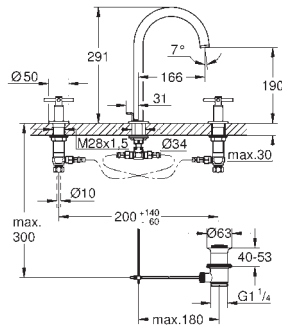

- 20 008 003
- 20 008 DC3
- 20 008 GL3
- 20 008 DA3
- 20 008 AL3

- chrome
- supersteel
- cool sunrise
- warm sunset
- brushed hard graphite

Atrio

3-hole basin mixer 1/2"

M-Size

ceramic headparts 1/2", 90°

GROHE StarLight chrome finish

GROHE EcoJoy 5.7 l/min laminar mousseur

swivel tubular spout with mousseur and stop limiter

pop-up waste set 1 1/4"

flexible connection hoses between spout and side valves

with cross handles

Sets of caps with „H“ and „C“ marking and without marking