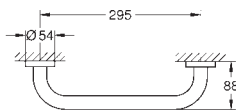

- 40 421 001
- 40 421 DC1
- 40 421 BE1
- 40 421 EN1
- 40 421 GL1
- 40 421 GN1
- 40 421 DA1
- 40 421 DL1
- 40 421 A01
- 40 421 AL1

- chrome
- supersteel
- polished nickel
- brushed nickel
- cool sunrise
- brushed cool sunrise
- warm sunset
- brushed warm sunset
- hard graphite
- brushed hard graphite

Essentials
Grip bar
material: metal
349 mm (functional length 295 mm)
concealed fastening
GROHE StarLight chrome finish