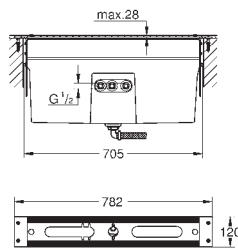

29 037 002

4/5-hole bath/shower combination (optional)
base frame for installation

drainage box with integrated outlet for splash water
caps to cover screw fixations always come in chrome color

45 388 000
Supporting legs for baseframe