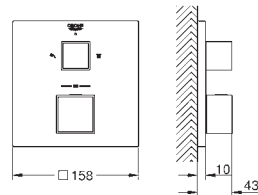

24 154 000

chrome

24 154 DC0

supersteel

24 154 AL0

brushed hard graphite

Grotherm Cube

Safety shower mixer for 2 outlets with integrated shut off/diverter valve

final installation for Rapido SmartBox (35 600)
GROHE TurboStat compact cartridge
GROHE FastFixation escutcheon with covered shaft sealing and covered fixing metal escutcheon, retroactively 6° adjustable
printed head and hand shower symbol
GROHE SafeStop safety button at 38C
GROHE SafeStop Plus optional temperature limiter at 43°C or 46°C included
GROHE AquaDimmer, integrated shut off/diverter valve
flow performance: outlet B = 27 l/min, outlet C = 30 l/min

35 600 000

GROHE Rapido SmartBox universal rough-in box