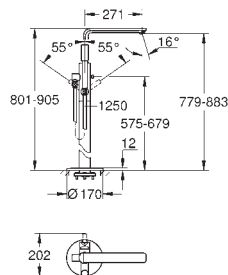

23 792 001
23 792 DC1
23 792 AL1

chrome
supersteel
brushed hard graphite

Lineare
Single-lever bath mixer 1/2", floor mounted
final installation for 29 086 / 45 984
GROHE SilkMove 35 mm ceramic cartridge with temperature limiter
GROHE StarLight chrome finish automatic diverter: bath/shower
spout with mousseur
projection 271 mm
integrated non-return valve in shower outlet
with shower holder
hand shower Sena Stick (26 465)
Silverflex shower hose 1.250 mm (28 362)
protected against backflow