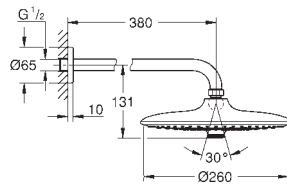

GROHE HEAD SHOWERS

Ref. no.

Colour

26 459 000

chrome

Euphoria 260

Head shower set 380 mm, 3 sprays

head shower Euphoria 260 (26 457)

3 spray patterns: Rain, SmartRain, Jet

Shower arm Rainshower 380 mm (28 361)

GROHE EcoJoy 9,5 l/min flow limiter

GROHE DreamSpray perfect spray pattern

GROHE StarLight chrome finish

SpeedClean anti-lime system

Inner WaterGuide for a longer life