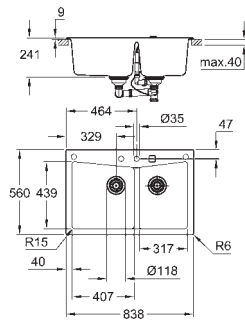

GROHE COMPOSITE SINKS

Ref. no.

Colour

31 657 AT0
31 657 AP0

granite gray
granite black

K700

Composite sink

model: K700 90-C 83.8/55.9 2.0

mounting type: standard built-in and undermount

material: quartz composite

GROHE Whisper

min. cabinet size: 900 mm

dimensions: 838 x 559 mm

1 bowl: 406 x 438 x 241 mm

1 bowl: 316 x 438 x 241 mm

outer radius: R6, inner bowl radius: R15

GROHE FastFixation installation system

sink mountable left

cut-out (top mount installation): 818 x 539 mm

cut-out (undermount installation): 757 x 437 mm

drainer: automatic waste fitting

accessories included: automatic waste fitting with rotary handle, waste kit, basket

strainer waste, mounting set

optional: push to open excenter (40 986 SD0)

amount of fasteners included (top mount): 9

amount of fasteners included (undermount): 9