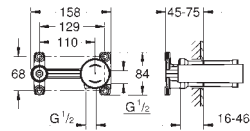

**29 097 003**

**chrome**

**Eurostyle**  
**2-hole basin mixer**  
**M-Size**  
wall mounted  
without concealed body  
final installation for 23 571  
metal rosette  
solid metal lever  
**GROHE StarLight** chrome finish  
**GROHE AquaGuide** adjustable mousseur  
centre distance 110 mm  
projection 203 mm