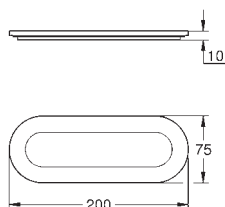

material: metal

holder for soap dish (41 036) and shower tray (41 037)

length 200 mm

concealed fastening

**GROHE StarLight** chrome finish

new

41 036 000

glass clear