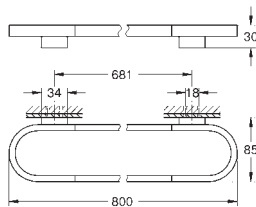

- 41 058 000
- 41 058 DC0
- 41 058 BE0
- 41 058 EN0
- 41 058 GL0
- 41 058 GN0
- 41 058 DA0
- 41 058 DL0
- 41 058 A00
- 41 058 AL0

- chrome
- supersteel
- polished nickel
- brushed nickel
- cool sunrise
- brushed cool sunrise
- warm sunset
- brushed warm sunset
- hard graphite
- brushed hard graphite

Selection
Towel holder
material: metal
length 800 mm
concealed fastening
GROHE StarLight chrome finish

new