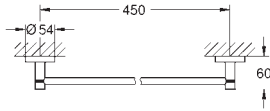

GROHE ESSENTIALS

Ref. no.

Colour

- 40 688 001
- 40 688 DC1
- 40 688 BE1
- 40 688 EN1
- 40 688 GL1
- 40 688 GN1
- 40 688 DA1
- 40 688 DL1
- 40 688 A01
- 40 688 AL1

- chrome
- supersteel
- polished nickel
- brushed nickel
- cool sunrise
- brushed cool sunrise
- warm sunset
- brushed warm sunset
- hard graphite
- brushed hard graphite

Essentials
Towel holder
material: metal
504 mm (functional length 450 mm)
concealed fastening
GROHE StarLight chrome finish