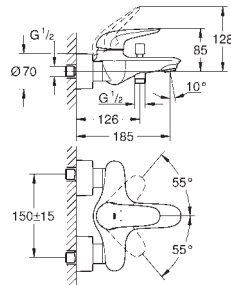

23 726 003

chrome

Eurostyle
Single-lever bath mixer 1/2"
wall mounted
solid metal lever
GROHE SilkMove 35 mm ceramic cartridge
with temperature limiter
GROHE StarLight chrome finish
adjustable flow rate limiter
automatic diverter: bath/shower
mousseur
shower outlet 1/2" with integrated non-return valve
covered S-unions
protected against backflow