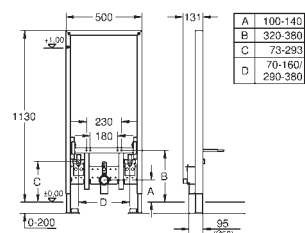

38 553 001

Rapid SL

Element for bidet, 1.13 m installation height

vertical support for ceramics with small bearing area (< 205 mm)

powder coated steel frame, self-supporting
for on-the-wall installations or studded walls

pre-assembled

height adjustable fitting connections

TÜV approved

bidet fixing bolts

HT-outlet bend Ø 50 mm

seal Ø 32 mm

2 noise protected fitting connections 1/2"

for on-the-wall installation 38 558 00M needs to be ordered separately