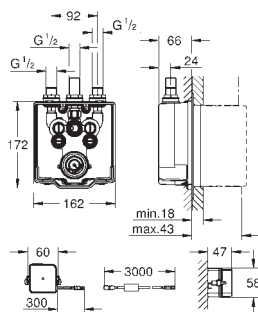

36 459 000

Eurosmart Cosmopolitan E Concealed body

for shower

with integrated thermostatic mixer

suitable for infra-red set 36 456 000

2 stop valves

non-return valves with filters

connection housing for power supply

with transformer 100-240 V AC, 50-60 Hz, 6.75 V DC

allows for waterproofing of wall construction surrounding the concealed body with sealing sleeve