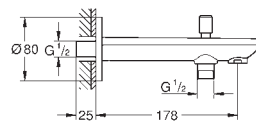

13 390 000

chrome

BauContemporary
Bath spout with diverter
wall mounted
GROHE StarLight chrome finish
mousseur
non-return valve
automatic diverter: bath/shower
projection 170 mm
male thread 1/2"