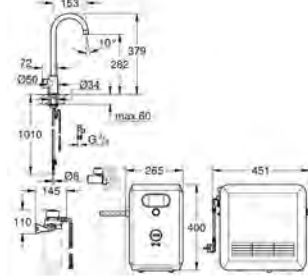

GROHE BLUE PROFESSIONAL

Ref. no.

Colour

31 302 002
31 302 DC2

chrome
supersteel

GROHE Blue Professional

C-spout kit

GROHE Blue Mono faucet with filter function
push buttons for 3 types of filtered and chilled table water
still, medium, sparkling

GROHE StarLight chrome finish
swivel tubular spout, swivel area 150°

GROHE Blue Professional cooler
delivers 12 liters of chilled sparkling water per hour
270 Watt cooling unit, 230 V, 50 Hz
sound level in standby 46 dB(A)

type of protection IP 21, CE approved
requires ventilation holes in the bottom of the kitchen cabinet
software set-up, monitoring of filter and CO₂ capacity via GROHE Ondus app
push notifications at low filter resp. CO₂ capacity
with Bluetooth 4.0* and WIFI interface for wireless data communication
for Apple** and Android devices
bluetooth range (max. 10 m) varies on used materials and walls between
transmitter and receiver

filter head with flexible water hardness adjustment
GROHE Blue filter, CO₂ bottle and cleaning cartridge are not included in the
delivery and have to be ordered separately

System requirements Apple

iPhone with iOS 9.0 or higher

System requirements Android

smart phone with Android 4.3 or higher

Mobile devices and GROHE Ondus App*** are not included in delivery and have to be ordered separately via an authorised Apple store/store/iTunes or Google Play store.

* The Bluetooth word mark and logos are registered trademarks owned by Bluetooth SIG, Inc. and any use of such marks by Grohe AG is under license. Other trademarks and trade names are those of their respective owners.

** Apple, the Apple logo, iPod, iPod Touch, iPhone and iTunes are trademarks of Apple Inc., registered in the U.S. and other countries. Apple is not responsible for the function of this device or its compliance with safety and regulatory standards.

*** Available for free via iTunes app or Google Play store.