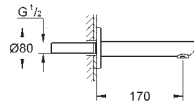

GROHE EUROCOSMO

Ref. no.

Colour

13 261 000

chrome

Eurocosmo
Bath spout
wall mounted
GROHE StarLight chrome finish
male thread 1/2"
projection 170 mm