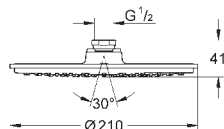

28 368 000

chrome

Rainshower Cosmopolitan 210
Head shower 1 spray

Rain
Ø 210 mm
material: metal
with ball joint rotation angle $\pm 15^\circ$
connection thread 1/2"

GROHE DreamSpray perfect flow
GROHE StarLight chrome finish
SpeedClean anti-lime system

28 373 000

chrome

ditto, with 9.5 l/min flow limiter