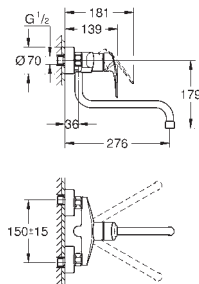

31 391 003

chrome

Eurosmart
Single-lever sink mixer 1/2"
wall mounted
GROHE StarLight chrome finish
GROHE SilkMove 35 mm ceramic cartridge
adjustable flow rate limiter
swivel tubular spout
swivel area 360°, projection 216 mm
S-unions

new