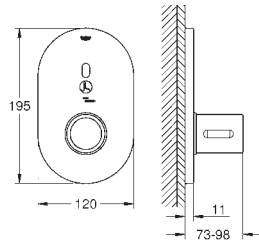

Eurosmart Cosmopolitan E Special

Infra-red electronic shower mixer with thermostatic temperature control

with infrared sensor for bi-directional communication for monitoring, configuration and service purpose

6V lithium battery, type CR-P2

battery lifetime: approx. 7 years (150 actuations a day)

ergonomic metal handle

GROHE StarLight chrome finish

GROHE CoolTouch

non-return valve, dirt strainers

GROHE SafetyPlus fixed temperature stop

temperature scale handle with internal safety stop between 35C and 43C

full unmixed hot or cold water in extreme handle position for legionella sampling

shower bottom outlet with integrated non return-valve

with S-unions and with covers, self-sealing escutcheons

multistage battery status display

7 pre-set programs:

auto flush

thermal disinfection, cleaning mode

additional functions and precise settings by remote control 36 407

CE approved

new