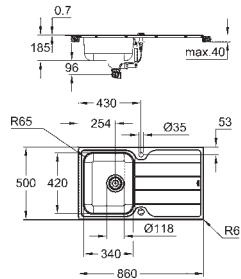

31 571 SD1

stainless steel

K500

Stainless steel sink with drainer

model: K500 45-S 86/50 1.0 rev

mounting type: top mount or flush mount

material: stainless steel AISI 304 (V2A)

material thickness: 0.7 mm

GROHE StarLight finish

finish: satin finish

GROHE Whisper

min. cabinet size: 450 mm

dimensions: 860 x 500 mm

1 bowl: 340 x 420 x 170 mm

outer radius: R6 (topmount), inner bowl radius: R65

GROHE FastFixation installation system

sink mountable left or right

cut-out (top mount): 842 x 482 mm

drilling holes: 2 x 35 mm

waste: Ø 3.5"/90 mm waste strainer with automatic waste fitting

accessories included: automatic waste fitting with rotary handle, waste kit, basket

strainer waste, mounting set

optional: push to open excenter (40 986 SD0)

amount of fasteners included (top mount): 14

new