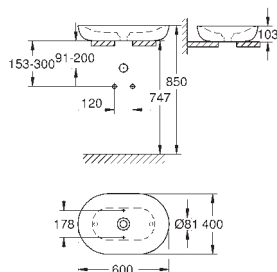

39 608 00H

alpine white

**GROHE Essence
Vessel basin 60**

without overflow
600 x 400 mm
including fixation set
including ceramic waste, removable cover
non-closable
sanitary ware
PureGuard anti scale coating and anti bacterial glazing