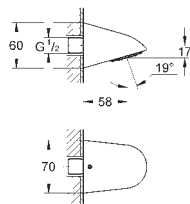

28 002 000

chrome

Relaxa 70
Sports head shower 1 spray

heavy, casted model
theft proof
connection thread 1/2"
projection 57 mm
flow limiter 9 l/min. and 12 l/min.
GROHE DreamSpray perfect spray pattern
GROHE StarLight chrome finish
SpeedClean anti-lime system
Inner WaterGuide for a longer life
pipe union plug-in for wall connection