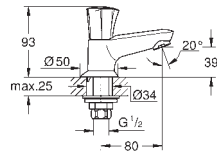

GROHE COSTA L

Ref. no.

Colour

20 404 001

chrome

**Costa L
Pillar tap 1/2"**
metal handle
heat insulated
screwable
marking: blue
Longlife headpart
cast spout with mousseur
GROHE StarLight chrome finish