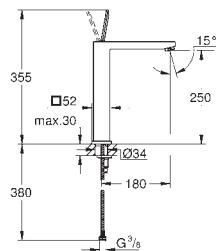

23 661 000

chrome

Eurocube Joy
Single-lever basin mixer 1/2"
XL-Size

for free-standing basins
GROHE FeatherControl Joystick cartridge
GROHE EcoJoy SpeedClean mousseur 5.7 l/min
GROHE FastFixation Plus installation system
smooth body
flexible connection hoses