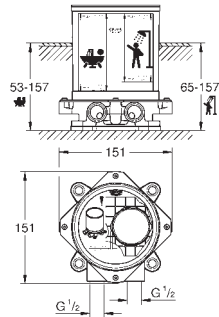

Ref. no.

Colour

45 984 001

Rough-in set 1/2"

for floor-mounted bath mixers/spouts and shower mixers
installation plate with 360° horizontal and 3° vertical adjustment
installation depth 53-157 mm for bath mixers/spouts,
depth compensation 104 mm
installation depth 65-157 mm for shower mixers, depth compensation 92 mm
two 1/2" female connections (hot/cold supplies)
flushing plug
gasket included
fixing material