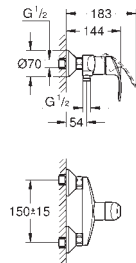

33 555 002

chrome

Eurosmart
Single-lever shower mixer 1/2"
wall mounted

GROHE SilkMove 35 mm ceramic cartridge
with temperature limiter
GROHE StarLight chrome finish
adjustable flow rate limiter
shower bottom outlet with integrated non return-valve
S-unions
metal wall escutcheons
protected against backflow