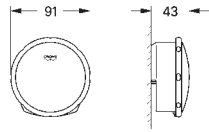

GROHE TALENTOFILL

Ref. no.

Colour

- 19 952 000 chrome
- 19 952 DC0 supersteel
- 19 952 BE0 polished nickel
- 19 952 EN0 brushed nickel
- 19 952 GL0 cool sunrise
- 19 952 GN0 brushed cool sunrise
- 19 952 DA0 warm sunset
- 19 952 DL0 brushed warm sunset
- 19 952 A00 hard graphite
- 19 952 AL0 brushed hard graphite

Talentofill
Inlet, pop-up and waste-system
set for final installation
escutcheon
waste plug
fixing set
in combination with Talentofill 28 990 / 28 991
GROHE StarLight chrome finish