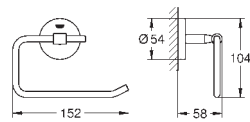

40 457 001

chrome

**BauCosmopolitan
Paper holder**
material: metal
without cover
concealed fastening
GROHE StarLight chrome finish