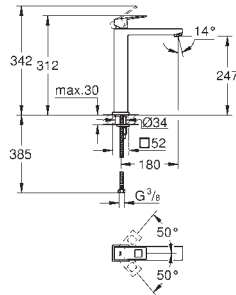

23 406 000

chrome

23 406 DC0

supersteel

23 406 AL0

brushed hard graphite

Eurocube
Single-lever basin mixer 1/2"
XL-Size

for free-standing basins
GROHE SilkMove 28 mm ceramic cartridge
temperature limiter
GROHE StarLight chrome finish
GROHE EcoJoy SpeedClean mousseur 5.7 l/min
GROHE FastFixation Plus installation system
smooth body
flexible connection hoses