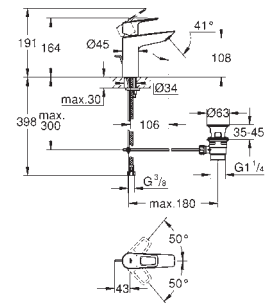

23 762 001

chrome

BauLoop
Single-lever basin mixer 1/2"
M-Size
GROHE Longlife 28 mm ceramic cartridge
with temperature limiter
GROHE StarLight chrome finish
GROHE Zero isolated inner water ways - lead and nickel free
GROHE EcoJoy mousseur 5.7 l/min
rapid installation system
plastic pop-up waste set 1 1/4"
flexible connection hoses

new