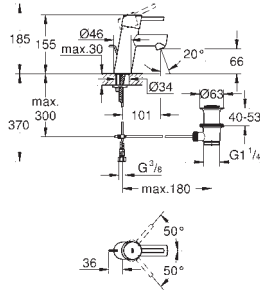

32 204 10E

chrome

Concetto
Single-lever basin mixer 1/2"
S-Size
GROHE SilkMove 28 mm ceramic cartridge
temperature limiter
GROHE StarLight chrome finish
GROHE EcoJoy SpeedClean mousseur 5.7 l/min
GROHE FastFixation installation system
pop-up waste set 1 1/4"
flexible connection hoses

32 204 001

chrome

ditto, with non-restricted flow