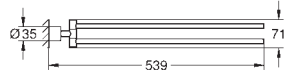

# GROHE ATRIO

Ref. no.

Colour

40 308 003  
40 308 DC3  
40 308 GL3  
40 308 DA3  
40 308 AL3

**Atrio**  
**Towel holder**  
material: metal  
2 arms, not pivotable  
length 489 mm  
concealed fastening  
**GROHE StarLight** chrome finish