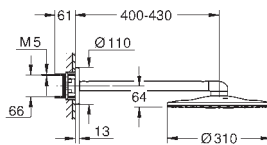

26 475 LS0

moon white

Rainshower SmartActive 310

Head shower set 430 mm, 2 sprays
head shower Rainshower SmartActive 310, spray plate moon white
2 spray patterns: GROHE PureRain, ActiveRain
horizontal 430 mm shower arm
GROHE DreamSpray perfect spray pattern
GROHE StarLight finish
SpeedClean anti-lime system
Inner WaterGuide for a longer life
requires rough-in set 26 483 000 or 26 484 000 - to be ordered separately