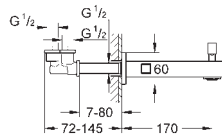

13 304 000

Bath spout

wall mounted
GROHE StarLight chrome finish
mousseur
automatic diverter: bath/shower
with concealed connection piece
male thread 1/2"
projection 170 mm

chrome