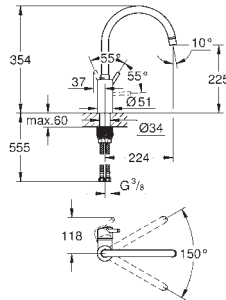

32 661 003
32 661 DC3

chrome
supersteel

Concetto

Single-lever sink mixer 1/2"

high spout

GROHE StarLight chrome finish

GROHE SilkMove 35 mm ceramic cartridge

GROHE Zero isolated inner water ways - lead and nickel free

adjustable flow rate limiter

swivel tubular spout

selectable swivel area: 0° / 150°

flexible connection hoses

GROHE FastFixation rapid installation system