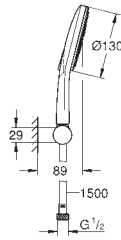

GROHE RAINSHOWER SMARTACTIVE

Ref. no.

Colour

new