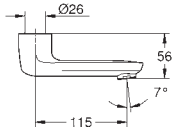

GROHE GROHTHERM SPECIAL

Ref. no.

Colour

13 378 000

chrome

Cast swivel spout
length 115 mm
swivelling (180 or 90°) and lockable
laminar flow limiter 9 l/min
GROHE StarLight finish

13 380 000

chrome

ditto, length 175 mm