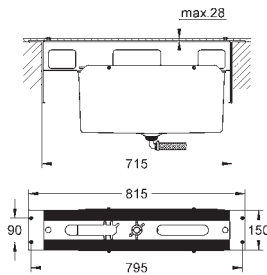

29 037 000

4/5-hole bath/shower combination (optional) base frame for installation
drainage box with integrated outlet for splash water
caps to cover screw fixations always come in chrome color

45 388 000
Supporting legs for baseframe