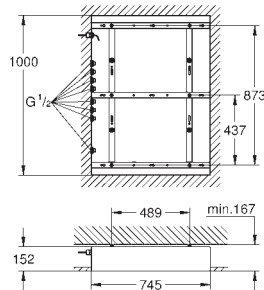

26 376 001

chrome

**Rainshower F-Series 40"
Roughing-in set**

for use with Rainshower F-Series 40" AquaSymphony ceiling shower
1000 mm x 745 mm x 152 mm
min. installation depth: 167 mm
1/2" connections

The ceiling construction must be appropriate for the static requirement of the product (total product weight > 70 kg). Performance of the drainage must be of sufficient size (> 100 l/min).