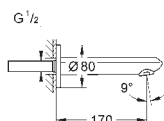

13 278 002

chrome

Eurodisc Cosmopolitan

Bath spout
wall mounted
GROHE StarLight chrome finish
mousseur
male thread 1/2"
projection 170 mm