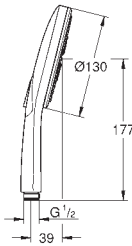

GROHE RAINSHOWER SMARTACTIVE

Ref. no.

Colour

new

26 574 000
26 574 DC0
26 574 BE0
26 574 EN0
26 574 GL0
26 574 GN0
26 574 DA0
26 574 DL0
26 574 A00
26 574 AL0

chrome
supersteel
polished nickel
brushed nickel
cool sunrise
brushed cool sunrise
warm sunset
brushed warm sunset
hard graphite
brushed hard graphite

Rainshower SmartActive 130

Hand shower 3 sprays

spray plate chrome

GROHE Rain including DripStop, Jet including DripStop, ActiveMassage

GROHE EcoJoy 9,5 l/min flow limiter

GROHE DreamSpray perfect spray pattern

GROHE SmartTip showering spray selection via push of a ring

GROHE RainStart - hand shower starts always with Rain spray pattern

GROHE StarLight chrome finish

SpeedClean anti-lime system

Inner WaterGuide for a longer life

universal mounting system, fitting all standard shower hoses

new