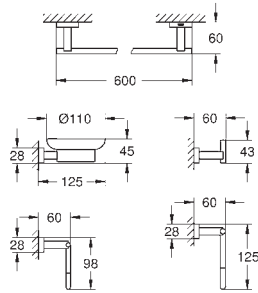

GROHE ESSENTIALS CUBE

Ref. no.

Colour

40 758 001

chrome

Essentials Cube

Master bathroom accessories set 5-in-1

soap dish with holder (40 754 001)

towel rail, 558 mm (40 509 001)

toilet paper holder (40 507 001)

robe hook (40 511 001)

towel ring (40 510 001)

concealed fastening

GROHE StarLight chrome finish