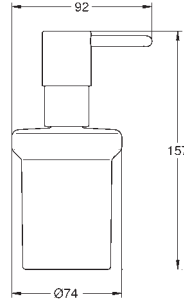

40 394 001
40 394 DC1
40 394 AL1

chrome
supersteel
brushed hard graphite

Essentials Soap dispenser

material: glass / metal
filling quantity 160 ml
fits in the following holders:
Essentials (40 369 xx1)
Essentials Cube (40 508)
Bau Cosmopolitan (40 585)
Essentials Authentic (40 652)
GROHE StarLight chrome finish