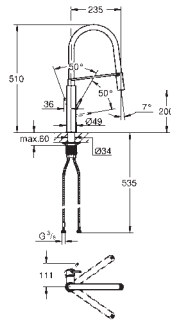

GROHE CONCETTO

Ref. no.

Colour

31 491 000
31 491 DC0

chrome
supersteel

Concetto

Single-lever sink mixer 1/2"

GROHE StarLight chrome finish

GROHE SilkMove 28 mm ceramic cartridge

professional spray

with flexible, hygienic GROHFlexx kitchen Santoprene hose

diverter: laminar spray/SpeedClean shower jet

automatic return to laminar spray

GROHE Magnetic Docking guarantees easy retraction and smooth docking

swivel spout

swivel area 360°

protected against backflow

flexible connection hoses

rapid installation system