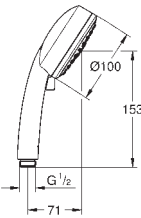

27 574 002

chrome

Tempesta Cosmopolitan 100
Hand shower 3 sprays

GROHE Rain O², Rain, Massage
GROHE EcoJoy 9,5 l/min flow limiter
GROHE DreamSpray perfect spray pattern
GROHE StarLight chrome finish
SpeedClean anti-lime system
Inner WaterGuide for a longer life
universal mounting system, fitting all standard shower hoses