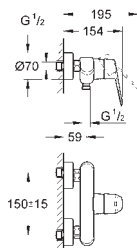

ball-joint mousseur

pop-up waste set 1 1/4"

flexible connection hoses

33 569 002

chrome

**Eurodisc Cosmopolitan**  
**Single-lever shower mixer 1/2"**  
wall mounted

**GROHE SilkMove** 46 mm ceramic cartridge