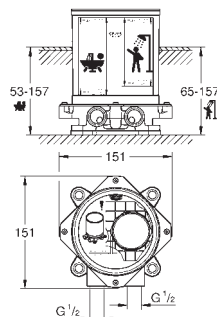

**Atrio**

**Single-lever bath mixer, floor mounted**

- final installation for 29 086 / 45 984
- without roughing-in-set
- GROHE SilkMove 35 mm ceramic cartridge with temperature limiter
- GROHE StarLight chrome finish
- automatic diverter: bath/shower
- spout with mousseur
- projection 301 mm
- integrated non-return valve in shower outlet
- with shower holder
- hand shower Sena Stick (26 465)
- Silverflex shower hose 1250 mm
- protected against backflow