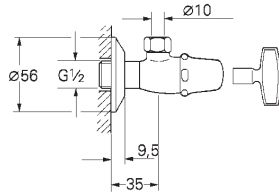

22 917 000

chrome

Atlanta
Angle valve 1/2"
wall connection 1/2"
outlet thread 3/8"
socket spanner headpart
closed cap
with compression nut Ø 10mm
marking: neutral
escutcheon
GROHE StarLight finish