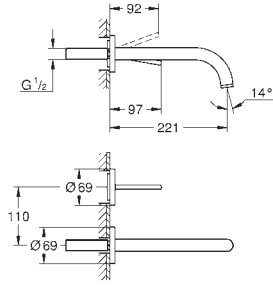

GROHE ATRIO

Ref. no.

Colour

- 19 918 003
- 19 918 DC3
- 19 918 GL3
- 19 918 DA3
- 19 918 AL3

- chrome
- supersteel
- cool sunrise
- warm sunset
- brushed hard graphite

Atrio

Two-hole basin mixer joystick

wall mounted
without concealed body
final installation for 23 429
GROHE FeatherControl Joystick cartridge
GROHE StarLight chrome finish
GROHE EcoJoy 5.7 l/min laminar mousseur
centre distance 110 mm
projection 221 mm