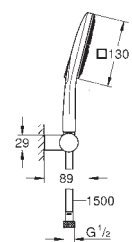

**Twistfree** to prevent hose from twisting

new

26 588 LS0

moon white

**Rainshower SmartActive 130 Cube**  
**Wall holder set 3 sprays**

hand shower Rainshower SmartActive 130 Cube (26 582)  
wall shower holder, adjustable (27 056)