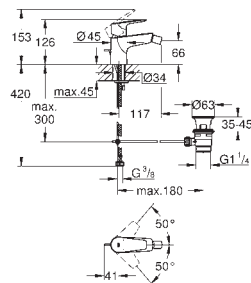

20 474 001

chrome

BauEdge
2-hole basin mixer
wall mounted
set for final installation and concealed body
GROHE Longlife 35 mm ceramic cartridge
GROHE StarLight chrome finish
mousseur
centre distance 110 mm
projection 177 mm

new