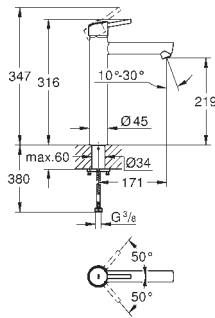

32 629 002

chrome

Concetto
Single-lever basin mixer 1/2"

L-Size

GROHE SilkMove 35 mm ceramic cartridge
adjustable flow rate limiter

GROHE StarLight chrome finish

GROHE Zero isolated inner water ways - lead and nickel free

GROHE FastFixation installation system

swivel tubular spout

with stop restriction

pop-up waste set 1 1/4"

flexible connection hoses

new

23 920 001

chrome

Concetto
Single-lever basin mixer 1/2"

XL-Size

for free-standing basins

GROHE SilkMove 28 mm ceramic cartridge
with temperature limiter

GROHE StarLight chrome finish

GROHE EcoJoy mousseur 5.7 l/min

GROHE AquaGuide adjustable mousseur

rapid installation system

smooth body

flexible connection hoses