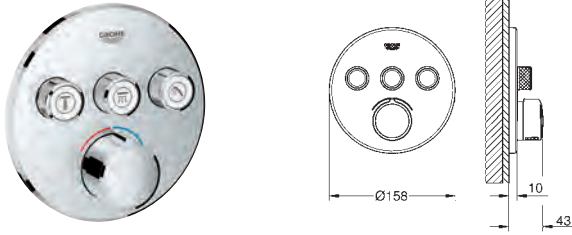

GROHE SMARTCONTROL MIXERS

Ref. no.

Colour

29 146 000

chrome

SmartControl

Concealed mixer with 3 valves

final installation for Rapido SmartBox (35 600)

GROHE FastFixation metal wall escutcheon, retroactively 6° adjustable

GROHE StarLight chrome finish

GROHE SmartControl push for ON-OFF, turn for volume adjustment

exchangeable symbols

cartridge for temperature mixing

multiple outlets can be run simultaneously

outlet A = 22 l/min, outlet B = 26 l/min, outlet C = 22 l/min, outlet A+B = 31 l/min, outlet A+B+C = 34 l/min

35 600 000

GROHE Rapido SmartBox universal rough-in box