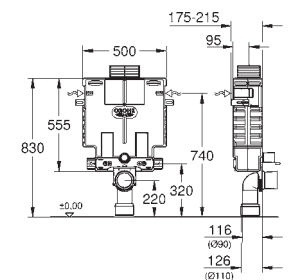

38 415 001

Uniset

Element for WC, 0.82 m installation height

front or top actuation

sound-insulating EPS module for masonry-in

rail adaptors for modular fixing

wall rail with fixing accessories for single installation

2 WC fixing bolts, distance of fixing bolts 180/230 mm

outlet bend Ø 90 mm

depth adjustable

inlet and outlet connecting set

flushing cistern 6 - 9 I containing the following features:

pneumatic discharge valve offering 3 modes of operation: dual flush or start/stop or single flush

water supply from left/right or top

low noise (group I acc. to German Noise Specification)

insulated against condensation

1/2" water supply connection

angle valve 15 mm (1/2")

Shortable inspection shaft incl. protection during construction phase

preparation for shower toilets with additional accessory 40 899 000

for mounting of small flush plates please order revision shaft 40 950 000 (sold separately)