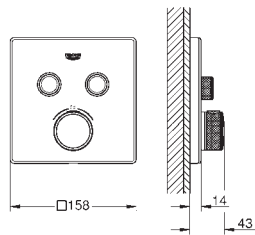

GROHE GROHTHERM SMARTCONTROL

Ref. no.

Colour

29 156 LS0

moon white

Grotherm SmartControl

Safety mixer for concealed installation with 2 valves
final installation for Rapido SmartBox (35 600)

GROHE FastFixation metal wall escutcheon, retroactively 6° adjustable

GROHE StarLight finish

GROHE SmartControl push for ON-OFF, turn for volume adjustment
exchangeable symbols

GROHE TurboStat compact cartridge

GROHE ProGrip with knurl structure

GROHE SafeStop safety button at 38°C

GROHE SafeStop Plus optional temperature limiter at 43°C or 46°C included

built-in non-return valves and dirt strainers

multiple outlets can be run simultaneously

cover plate in moon white acrylic glass

flow performance: outlet B = 24 l/min, outlet C = 26 l/min, outlet B+C = 29 l/min

35 600 000

GROHE Rapido SmartBox universal rough-in box