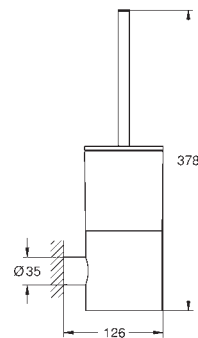

40 314 003
40 314 DC3
40 314 GL3
40 314 DA3
40 314 AL3

Atrio
Toilet brush set
material: glass / metal
wall mounted
concealed fastening
GROHE StarLight chrome finish

chrome
supersteel
cool sunrise
warm sunset
brushed hard graphite

40 791 001
40 791 KS1
Spare brush head

white
velvet black