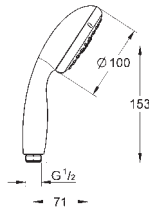

GROHE TEMPESTA

Ref. no.

Colour

28 421 002

chrome

Tempesta 100

Hand shower 4 sprays

GROHE Rain O², Rain, Massage, Jet

GROHE EcoJoy 9,5 l/min flow limiter

GROHE DreamSpray perfect spray pattern

GROHE StarLight chrome finish

SpeedClean anti-lime system

Inner WaterGuide for a longer life

ShockProof silicone ring prevents damages caused by shower falling

universal mounting system, fitting all standard shower hoses