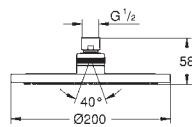

27 541 001

chrome

Tempesta Cosmopolitan 200
Head shower 1 spray

spray pattern: Rain
ball joint +/- 20° rotatable
connection thread 1/2"