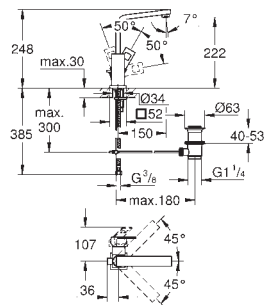

23 135 00E

chrome

Eurocube
Single-lever basin mixer 1/2"
L-Size

GROHE SilkMove 28 mm ceramic cartridge
temperature limiter
GROHE StarLight chrome finish
GROHE EcoJoy SpeedClean mousseur 5.7 l/min
GROHE FastFixation Plus installation system
swivel tubular spout
pop-up waste set 1 1/4"
flexible connection hoses

23 135 000

chrome

23 135 DC0

supersteel

23 135 AL0

brushed hard graphite

ditto, with non-restricted flow