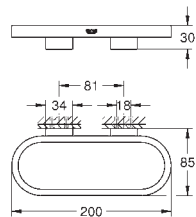

41 035 000

chrome

41 035 DC0

supersteel

41 035 BE0

polished nickel

41 035 EN0

brushed nickel

41 035 GL0

cool sunrise

41 035 GN0

brushed cool sunrise

41 035 DA0

warm sunset

41 035 DL0

brushed warm sunset

41 035 A00

hard graphite

41 035 AL0

brushed hard graphite

Selection

Towel ring

material: metal

holder for soap dish (41 036) and shower tray (41 037)

length 200 mm

concealed fastening

GROHE StarLight chrome finish

new