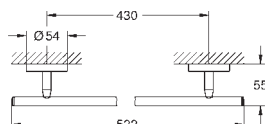

40 459 001

chrome

**BauCosmopolitan  
Towel holder**

material: metal  
522 mm (functional length 430 mm)  
concealed fastening  
**GROHE StarLight** chrome finish