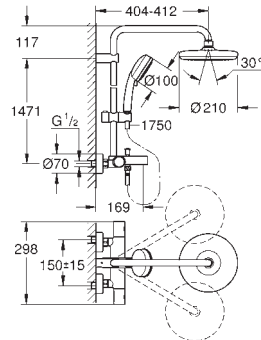

GROHE TEMPESTA SYSTEM

Ref. no.

Colour