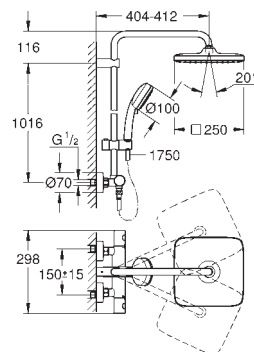

Tempesta Cosmopolitan System 250 Shower system with Safety Mixer for wall mounting

horizontal swivable 390 mm shower arm
exposed Safety Mixer with Aquadimmer function
head shower Tempesta 250 (26 666)
spray pattern: Rain
head shower with white rear cover
with ball joint

GROHE EcoJoy 9,5 l/min flow limiter
hand shower Tempesta Cosmopolitan 100 (27 571)

GROHE EcoJoy 5.7 l/min. flow limiter
adjustable in height with gliding element
Rotaflex shower hose 1750 mm 1/2" x 1/2" (28 410)

GROHE TurboStat compact cartridge
GROHE SafeStop safety button at 38C

GROHE SafeStop Plus optional temperature limiter at 43°C included

GROHE DreamSpray perfect spray pattern

GROHE StarLight chrome finish

SpeedClean anti-lime system

Inner WaterGuide for a longer life

Twistfree to prevent hose from twisting

suitable for instantaneous heaters from 18 kW/h

minimum flow rate 7 l/min.

optional upgrade: **GROHE EasyReach** tray (26 362)

new

26 689 000

chrome

Tempesta Cosmopolitan System 250 Cube Shower system with Safety Mixer for wall mounting

horizontal swivable 390 mm shower arm
exposed Safety Mixer with Aquadimmer function
head shower Tempesta 250 Cube (26 685)
spray pattern: Rain
head shower with white rear cover
with ball joint

GROHE EcoJoy 9,5 l/min flow limiter
hand shower Tempesta Cosmopolitan 100 (27 571)

GROHE EcoJoy 5.7 l/min. flow limiter
adjustable in height with gliding element
Rotaflex shower hose 1750 mm 1/2" x 1/2" (28 410)

GROHE TurboStat compact cartridge

GROHE SafeStop safety button at 38C

GROHE SafeStop Plus optional temperature limiter at 43°C included

GROHE DreamSpray perfect spray pattern

GROHE StarLight chrome finish

SpeedClean anti-lime system

Inner WaterGuide for a longer life

Twistfree to prevent hose from twisting

suitable for instantaneous heaters from 18 kW/h

minimum flow rate 7 l/min.

optional upgrade: **GROHE EasyReach** tray (26 362)

27 922 001

chrome

Tempesta Cosmopolitan System 210 Shower system with Safety Mixer for wall mounting

horizontal swivable 390 mm shower arm
exposed Safety Mixer with Aquadimmer function
head shower Tempesta 210 (26 408)
spray pattern: Rain
with ball joint

hand shower Tempesta Cosmopolitan 100 (27 571)
adjustable in height with gliding element

Rotaflex shower hose 1750 mm 1/2" x 1/2" (28 410)

GROHE TurboStat compact cartridge

GROHE SafeStop safety button at 38C

GROHE SafeStop Plus optional temperature limiter at 43°C included

GROHE DreamSpray perfect spray pattern

GROHE StarLight chrome finish

SpeedClean anti-lime system

Inner WaterGuide for a longer life

Twistfree to prevent hose from twisting

suitable for instantaneous heaters from 18 kW/h

minimum flow rate 7 l/min.

optional upgrade: **GROHE EasyReach** tray (26 362)