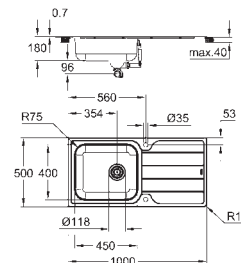

accessories included: automatic waste fitting with rotary handle, waste kit, basket

strainer waste, mounting set

optional: push to open excenter (40 986 SD0)

amount of fasteners included (top mount): 14

new