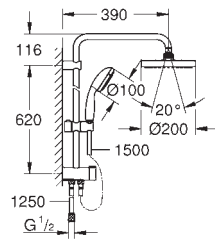

GROHE TEMPESTA SYSTEM

Ref. no.

Colour

27 389 002

chrome

Tempesta System 200

Shower system with diverter for wall mounting

horizontal 390 mm shower arm, adjustable before installation

change by diverter between hand shower,

head shower or head shower Eco setting

head shower Tempesta Cosmopolitan 200 (27 541)

2 spray patterns (via diverter): Rain, SmartRain

with ball joint

hand shower Tempesta 100 (28 578)

adjustable in height with gliding element

distance between diverter and upper bracket: 620 mm

shower hose Relexaflex 1500 mm (28 151)

shower hose Relexaflex 1250 mm (28 150)

flexible installation: connection to faucet / wall union for water

supply with 1/2" thread of the 1250 mm shower hose

minimum flow rate 7 l/min.

GROHE DreamSpray perfect spray pattern

GROHE StarLight chrome finish

SpeedClean anti-lime system

Inner WaterGuide for a longer life