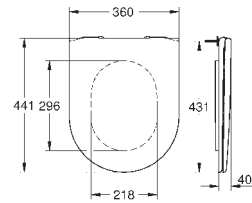

39 577 000

alpine white

GROHE Essence
WC seat soft close
with lid
quick release function
detachable
material: Duroplast
including fixation set
compatible with all Essence bowls