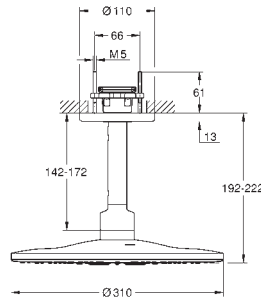

GROHE HEAD SHOWERS

Ref. no.

Colour

- 26 477 000 chrome
- 26 477 DC0 supersteel
- 26 477 BE0 polished nickel
- 26 477 EN0 brushed nickel
- 26 477 GL0 cool sunrise
- 26 477 GN0 brushed cool sunrise
- 26 477 DA0 warm sunset
- 26 477 DL0 brushed warm sunset
- 26 477 A00 hard graphite
- 26 477 AL0 brushed hard graphite

Rainshower SmartActive 310
Head shower set ceiling 142 mm, 2 sprays
head shower Rainshower SmartActive 310
2 spray patterns: GROHE PureRain, ActiveRain
142 mm ceiling shower arm
GROHE DreamSpray perfect spray pattern
GROHE StarLight chrome finish
SpeedClean anti-lime system
Inner WaterGuide for a longer life
requires rough-in set 26 483 000 or 26 484 000 - to be ordered separately