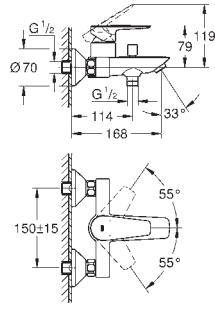

Ref. no.

Colour

new