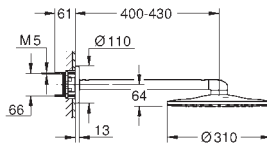

26 475 000

chrome

26 475 DC0

supersteel

26 475 BE0

polished nickel

26 475 EN0

brushed nickel

26 475 GL0

cool sunrise

26 475 GN0

brushed cool sunrise

26 475 DA0

warm sunset

26 475 DL0

brushed warm sunset

26 475 A00

hard graphite

26 475 AL0

brushed hard graphite

Rainshower SmartActive 310

Head shower set 430 mm, 2 sprays
head shower Rainshower SmartActive 310
2 spray patterns: GROHE PureRain, ActiveRain
horizontal 430 mm shower arm
GROHE DreamSpray perfect spray pattern
GROHE StarLight chrome finish
SpeedClean anti-lime system
Inner WaterGuide for a longer life
requires rough-in set 26 483 000 or 26 484 000 - to be ordered separately