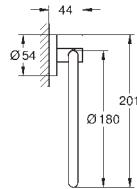

40 365 001
40 365 DC1
40 365 BE1
40 365 EN1
40 365 GL1
40 365 GN1
40 365 DA1
40 365 DL1
40 365 A01
40 365 AL1

chrome
supersteel
polished nickel
brushed nickel
cool sunrise
brushed cool sunrise
warm sunset
brushed warm sunset
hard graphite
brushed hard graphite

Essentials
Towel ring
material: metal
concealed fastening
GROHE StarLight chrome finish