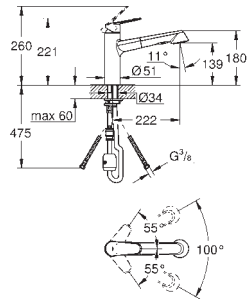

32 257 002

chrome

Eurodisc Cosmopolitan
Single-lever sink mixer 1/2"
medium spout

GROHE StarLight finish
GROHE SilkMove 35 mm ceramic cartridge
pull-out dual spray
diverter: mousseur/spray jet
automatic return to mousseur
adjustable flow rate limiter
swivel cast spout
swivel area 100°
protected against backflow
flexible connection hoses
rapid installation system