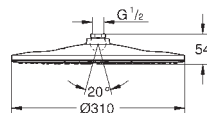

- 26 561 000 chrome
- 26 561 LS0 moon white

Rainshower Mono 310
Head shower 1 spray

GROHE PureRain
spray plate chrome
ball joint with turning angle $\pm 10^\circ$
connection thread 1/2"
GROHE DreamSpray perfect spray pattern
GROHE StarLight chrome finish
SpeedClean anti-lime system
Inner WaterGuide for a longer life