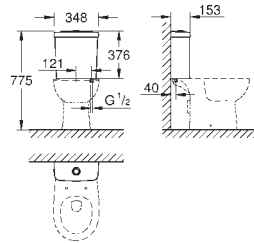

vertical outlet, concealed

flush volume 6/3 l

including fixation set

cistern to be ordered separately

sanitary ware

compatible with seat and cover 39 492 000 (standard) or 39 493 000 (soft close)

39 436 000