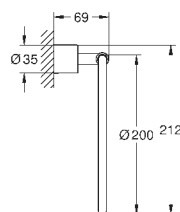

- 40 307 003
- 40 307 DC3
- 40 307 GL3
- 40 307 DA3
- 40 307 AL3

- chrome
- supersteel
- cool sunrise
- warm sunset
- brushed hard graphite

Atrio Towel ring
material: metal
concealed fastening
GROHE StarLight chrome finish