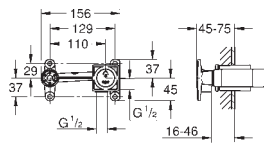

**GROHE AquaGuide** adjustable mousseur

centre distance 110 mm

projection 147 mm

29 306 003

ditto, projection 203 mm

chrome

23 200 000

**Single-lever mixer 1/2"**  
**concealed body**