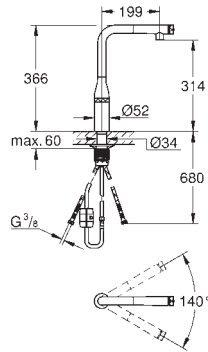

GROHE ESSENCE

Ref. no.

Colour

new

- 31 615 000 chrome
- 31 615 DC0 supersteel
- 31 615 BE0 polished nickel
- 31 615 EN0 brushed nickel
- 31 615 GL0 cool sunrise
- 31 615 GN0 brushed cool sunrise
- 31 615 DA0 warm sunset
- 31 615 DL0 brushed warm sunset
- 31 615 A00 hard graphite
- 31 615 AL0 brushed hard graphite

Essence SmartControl
Sink mixer with SmartControl
GROHE StarLight chrome finish
pull-out spray with laminar
GROHE Magnetic Docking guarantees easy retraction and smooth docking
GROHE SmartControl push for ON-OFF, turn for volume adjustment
temperature adjustment by turning of mixing valve on body
swivel tubular spout, swivel area 140°
protected against backflow
flexible connection hoses
GROHE FastFixation Plus ultra fast and simple installation - no tools needed
GROHE Zero isolated inner water ways - lead and nickel free