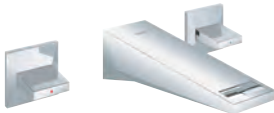

- 20 346 000
- 20 346 DC0
- 20 346 AL0

- chrome
- supersteel
- brushed hard graphite

Allure Brilliant
3-hole basin mixer 1/2"
S-Size

wall mounted
without concealed body
final installation for 29 025
headparts 1/2" - 90°
GROHE StarLight chrome finish
GROHE EcoJoy 5.0 l/min. flow limiter
spout with integrated mousseur
centre distance 200 mm
projection 161 mm

- 20 348 000
- 20 348 DC0
- 20 348 AL0

- chrome
- supersteel
- brushed hard graphite

ditto, projection 210 mm