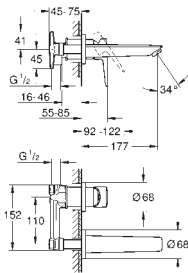

new

23 761 001

chrome

BauEdge
Single-lever basin mixer 1/2"
XL-Size
for free-standing basins
GROHE Longlife 28 mm ceramic cartridge
with temperature limiter
GROHE StarLight chrome finish
GROHE Zero isolated inner water ways - lead and nickel free
GROHE EcoJoy mousseur 5.7 l/min
rapid installation system
smooth body
flexible connection hoses

new

20 474 001

chrome

BauEdge
2-hole basin mixer
wall mounted
set for final installation and concealed body
GROHE Longlife 35 mm ceramic cartridge
GROHE StarLight chrome finish
mousseur
centre distance 110 mm
projection 177 mm

new

23 331 001

chrome

BauEdge
Single-lever bidet mixer 1/2"
GROHE Longlife 28 mm ceramic cartridge
with temperature limiter
GROHE StarLight chrome finish
GROHE EcoJoy mousseur 5.7 l/min
with ball joint
rapid installation system
plastic pop-up waste set 1 1/4"
flexible connection hoses

new

23 636 001

chrome

BauEdge
Single-lever shower mixer 1/2"
wall mounted
GROHE Longlife 35 mm ceramic cartridge
with temperature limiter
GROHE StarLight chrome finish
adjustable flow rate limiter
shower bottom outlet with integrated non return-valve
protected against backflow
S-unions

new

29 040 001

chrome

BauEdge
Single-lever shower mixer 1/2"
concealed installation
set for final installation
concealed body
GROHE Longlife 46 mm ceramic cartridge
GROHE StarLight chrome finish
adjustable flow rate limiter
escutcheon- and shaft-sealing