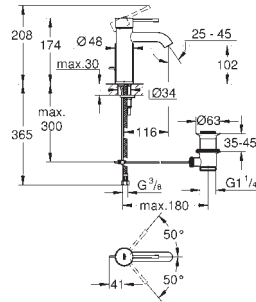

- 23 589 001 chrome
- 23 589 DC1 supersteel
- 23 589 BE1 polished nickel
- 23 589 EN1 brushed nickel
- 23 589 GL1 cool sunrise
- 23 589 GN1 brushed cool sunrise
- 23 589 DA1 warm sunset
- 23 589 DL1 brushed warm sunset
- 23 589 A01 hard graphite
- 23 589 AL1 brushed hard graphite

GROHE Essence
Single-lever basin mixer 1/2"
S-Size
GROHE SilkMove 28 mm ceramic cartridge
with temperature limiter
GROHE StarLight chrome finish
GROHE EcoJoy mousseur 5.7 l/min
GROHE AquaGuide adjustable mousseur
GROHE FastFixation Plus installation system
pop-up waste set 1 1/4"
flexible connection hoses