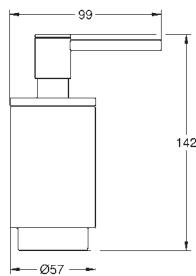

Selection

Holder

material: metal

for Selection soap dispenser (41 028) or Selection glass (41 029 000)
concealed fastening

GROHE StarLight chrome finish

new

41 028 000
41 028 DC0
41 028 BE0
41 028 EN0
41 028 GL0
41 028 GN0
41 028 DA0
41 028 DL0
41 028 A00
41 028 AL0

chrome
supersteel
polished nickel
brushed nickel
cool sunrise
brushed cool sunrise
warm sunset
brushed warm sunset
hard graphite
brushed hard graphite

Selection

Soap dispenser

material: glass / metal

GROHE StarLight chrome finish

new