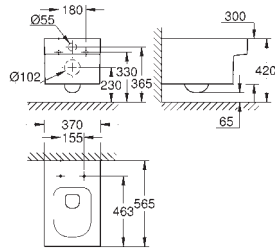

39 245 00H

alpine white

**Cube Ceramic
Wall hung WC**

for concealed cistern
horizontal outlet
wash down
rimless
flush volume 3/4.5 l
including fixation set
sanitary ware
fully skirted with invisible fixation
PureGuard anti scale coating and anti bacterial glazing
compatible with seat and cover 39 488 000 (soft close)