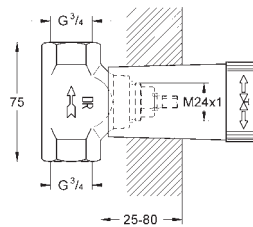

29 813 000

Concealed valve 3/4"

pre-assembled ceramic headpart 3/4"
90°
threaded union 3/4"
installation depth adjustable
25 - 80 mm
DR-brass