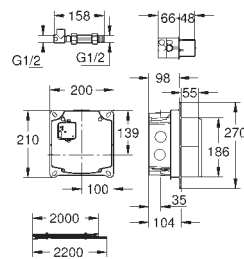

36 264 001

Concealed mounting box

wall installation

for installation with pre-mixed or cold water

suitable for IR-sets for final installation

connection housing for power supply

suitable for 36 447 000, 36 442 000