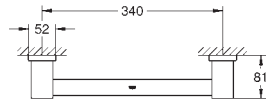

GROHE ESSENTIALS CUBE

Ref. no.

Colour

40 514 001
40 514 DC1
40 514 AL1

chrome
supersteel
brushed hard graphite

Essentials Cube
Grip bar
material: metal
392 mm (functional length 340 mm)
concealed fastening
GROHE StarLight chrome finish