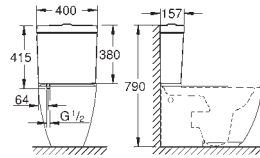

39 579 000

alpine white

GROHE Essence
Exposed flushing cistern for close coupled combination
bottom inlet
inlet and outlet concealed
including flushing set GROHE AV1
dual flush 4,5/3 l
including fixation set
sanitary ware