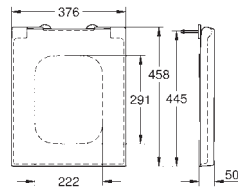

**39 488 000**

**alpine white**

**Cube Ceramic**  
**WC seat soft close**  
with lid  
soft close  
quick release function  
detachable  
material: Duroplast  
including fixation set  
compatible with all Cube Ceramic bowls