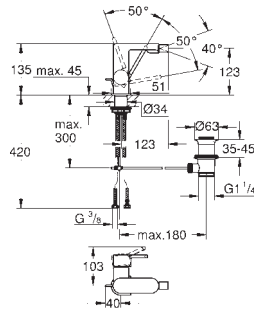

33 241 003

33 241 DC3

33 241 AL3

chrome
supersteel
brushed hard graphite

GROHE Plus
Single-lever bidet mixer 1/2"

GROHE SilkMove 28 mm ceramic cartridge
with temperature limiter

GROHE StarLight chrome finish

rapid installation system

ball-joint mousseur

pop-up waste set 1 1/4"

flexible connection hoses