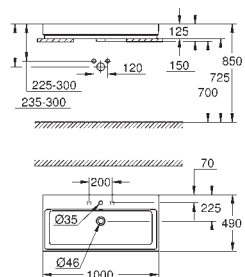

39 475 00H

alpine white

Cube Ceramic Counter top basin 100

flat back side glazed
1 hole punched, 2 holes pre-punched
with overflow
1000 x 490 mm
including fixation set
sanitary ware
PureGuard anti scale coating and anti bacterial glazing