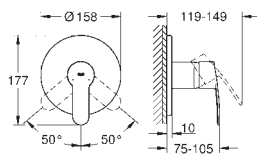

24 051 002

chrome

Eurostyle Cosmopolitan
Single-lever shower mixer
final installation for
Rapido SmartBox (35 600)

GROHE SilkMove 46 mm ceramic cartridge
GROHE StarLight chrome finish
GROHE FastFixation escutcheon with covered shaft sealing and covered fixing
metal escutcheon, retroactively 6° adjustable
flow performance: outlet B or C = 30 l/min

35 600 000

GROHE Rapido SmartBox universal rough-in box