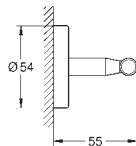

40 461 001

chrome

**BauCosmopolitan
Bathrobe hook**
material: metal
concealed fastening
GROHE StarLight chrome finish