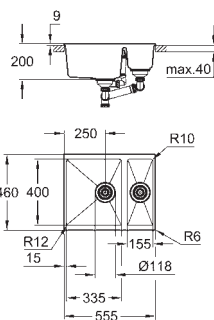

31 649 AT0
31 649 AP0

granite gray
granite black

K500

Composite sink

model: K500 90-C 86/50 2.0

mounting type: standard built-in

material: quartz composite

GROHE Whisper

min. cabinet size: 900 mm

dimensions: 860 x 500 mm

1 bowl: 390 x 430 x 200 mm

2 bowl: 380 x 365 x 200 mm

outer radius: R3, inner bowl radius: R10

GROHE FastFixation installation system

sink mountable left

cut-out: 840 x 480 mm

drainer: automatic waste fitting

accessories included: automatic waste fitting with rotary handle, waste kit, basket

strainer waste, mounting set

optional: push to open excenter (40 986 SD0)

amount of fasteners included (top mount): 10