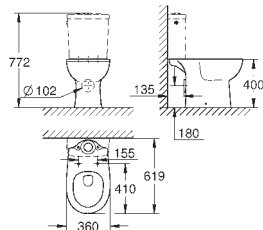

39 428 000

alpine white

**Bau Ceramic
Floor standing WC for close coupled combination**

wash down
boxed rim
horizontal outlet
flush volume 6/3 l
including fixation set
cistern to be ordered separately
sanitary ware
compatible with seat and cover 39 492 000 (standard) or 39 493 000 (soft close)