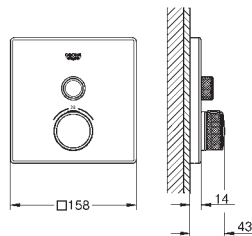

29 153 LS0

moon white

Grotherm SmartControl

Safety mixer for concealed installation with one valve

final installation for Rapido SmartBox (35 600)

GROHE FastFixation metal wall escutcheon, retroactively 6° adjustable

GROHE StarLight finish

GROHE SmartControl push for ON-OFF, turn for volume adjustment
exchangeable symbols

GROHE TurboStat compact cartridge

GROHE ProGrip with knurl structure

GROHE SafeStop safety button at 38C

GROHE SafeStop Plus optional temperature limiter at 43°C or 46°C included

built-in non-return valves and dirt strainers

cover plate in moon white acrylic glass

flow performance: outlet A (to external shut-off) = 34 l/min, outlet B/C = 29 l/min

35 600 000

GROHE Rapido SmartBox universal rough-in box