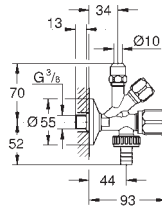

22 033 000

chrome

Original WAS combination service valve 3/8"

wall connection 3/8"

outlet thread 3/8"

with length compensation

with compression nut Ø 10mm

outlet 3/4"

with hose connection

grease chamber headpart

non-return valve type EB

long connecting shaft

ergonomic handles

marking: neutral

metal push-on escutcheon Ø 55 mm

GROHE StarLight finish

for combination with pipe ventilating valve type HB 41 239 000