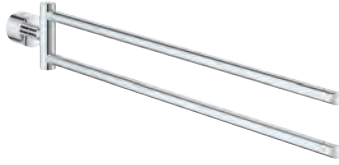

# GROHE ATRIO

Ref. no.

Colour

40 308 003  
40 308 DC3  
40 308 GL3  
40 308 DA3  
40 308 AL3

**Atrio**  
**Towel holder**  
material: metal  
2 arms, not pivotable  
length 489 mm  
concealed fastening  
**GROHE StarLight** chrome finish