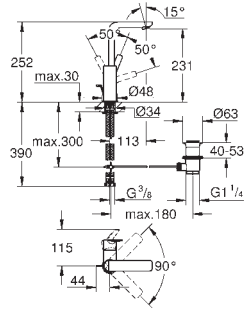

GROHE LINEARE

Ref. no.

Colour

23 296 001
23 296 DC1
23 296 AL1

chrome
supersteel
brushed hard graphite

Lineare
Single-lever basin mixer 1/2"
L-Size
GROHE SilkMove 28 mm ceramic cartridge with temperature limiter
GROHE StarLight chrome finish
GROHE EcoJoy SpeedClean mousseur 5.7 l/min
GROHE FastFixation Plus installation system
swivel spout with mousseur and stop limiter
pop-up waste set 1 1/4"
flexible connection hoses