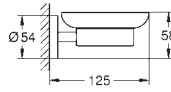

GROHE ESSENTIALS

Ref. no.

Colour

40 444 001
40 444 DC1

chrome
supersteel

Essentials
Soap dish with holder
material: glass / metal
holder (40 369 001)
soap dish (40 368 001)
concealed fastening
GROHE StarLight chrome finish