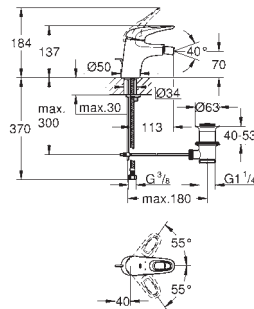

33 565 003
33 565 LS3

chrome
moon white/chrome

Eurostyle
Single-lever bidet mixer 1/2"
S-Size
loop metal lever
GROHE SilkMove 35 mm ceramic cartridge
adjustable flow rate limiter
with temperature limiter
GROHE StarLight chrome finish
GROHE EcoJoy mousseur 5.7 l/min
GROHE FastFixation rapid installation system
with ball joint
pop-up waste set 1 1/4"
flexible connection hoses