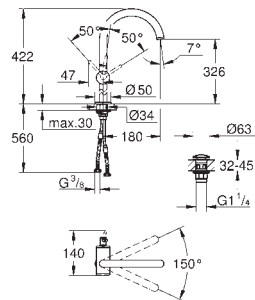

32 647 003
32 647 DC3
32 647 GL3
32 647 DA3
32 647 AL3

chrome
supersteel
cool sunrise
warm sunset
brushed hard graphite

Atrio
Single-lever basin mixer 1/2"
XL-Size

for free-standing basins
GROHE SilkMove 28 mm ceramic cartridge
with temperature limiter
GROHE StarLight chrome finish
GROHE EcoJoy 5.7 l/min laminar mousseur
swivel tubular C-spout with mousseur, stop limiter
Push-open waste set 1 1/4"
flexible connection hoses