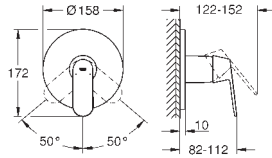

GROHE EUROCOSMO

Ref. no.

Colour

24 044 000

chrome

Eurocosmo

Single-lever shower mixer

final installation for
Rapido SmartBox (35 600)

GROHE SilkMove 46 mm ceramic cartridge

GROHE StarLight chrome finish

GROHE FastFixation escutcheon with covered shaft sealing and covered fixing
metal escutcheon, retroactively 6° adjustable
flow performance: outlet B or C = 30 l/min

35 600 000

GROHE Rapido SmartBox universal rough-in box