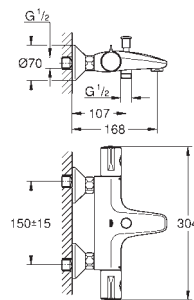

Grotherm 800

Bath Safety Mixer

wall mounted

GROHE StarLight chrome finish

GROHE SafeStop safety button at 38°C

GROHE SafeStop Plus optional temperature limiter at 43°C included

GROHE TurboStat compact cartridge

integrated stop valve

automatic diverter: bath/shower

volume handle with **GROHE EcoButton**

ceramic headpart 1/2", 180°

shower bottom outlet 1/2"

mousseur

built-in non-return valves

dirt strainers

S-unions

GROHE EcoJoy for less water and perfect flow