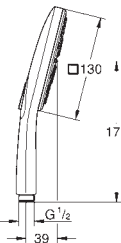

**Rainshower SmartActive 130 Cube
Hand shower 3 sprays**

spray plate chrome
GROHE Rain including DripStop, Jet including DripStop, ActiveMassage
GROHE EcoJoy 9,5 l/min flow limiter
GROHE DreamSpray perfect spray pattern
GROHE SmartTip showering spray selection via push of a ring
GROHE RainStart - hand shower starts always with Rain spray pattern
GROHE StarLight chrome finish
SpeedClean anti-lime system
Inner WaterGuide for a longer life
universal mounting system, fitting all standard shower hoses

new