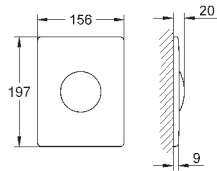

38 445 SD0

stainless steel

**Skate**  
**Wall plate, stainless steel**  
vertical installation  
156 x 197 mm  
push button actuation  
plastic fixing frame  
hidden fixing screws

37 063 000  
37 063 SH0