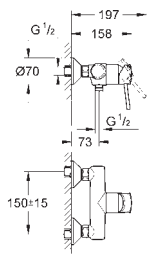

32 867 000

chrome

BauClassic
Single-lever shower mixer 1/2"
wall mounted
GROHE LongLife 46 mm ceramic cartridge
GROHE StarLight chrome finish
adjustable flow rate limiter
shower bottom outlet 1/2"
S-unions