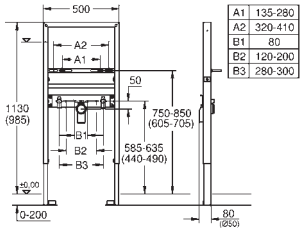

39 052 000

Rapid SL

Element for wash basin, single hole installation, height adjustable with noise protection

1.13 m installation height

for on-the-wall installations or studded walls
powder coated steel frame, self-supporting
for dry-cladding, completely pre-assembled
with fixed connections

TÜV approved

fixing and connecting traverse, height adjustable

wash basin fixing bolts M10 with fixing device for ceramic
variable distance of fixing bolts

HT-outlet bend Ø 50 mm

seal Ø 32 mm

2 noise protected fitting connections 1/2"

for on-the-wall installation 38 558 00M needs to be ordered separately