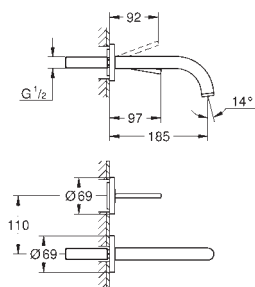

19 287 003
19 287 DC3
19 287 GL3
19 287 DA3
19 287 AL3

chrome
supersteel
cool sunrise
warm sunset
brushed hard graphite

Atrio
Two-hole basin mixer joystick
wall mounted

without concealed body
final installation for 23 429
GROHE FeatherControl Joystick cartridge
GROHE StarLight chrome finish
GROHE EcoJoy 5.7 l/min laminar mousseur
centre distance 110 mm
projection 185 mm