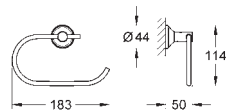

40 657 001

**Essentials Authentic
Toilet paper holder**

material: metal
without cover
concealed fastening
GROHE StarLight chrome finish

chrome