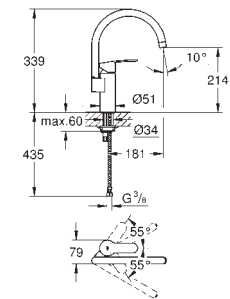

flexible connection hoses

**GROHE FastFixation** rapid installation system

30 221 002

chrome

**Eurostyle Cosmopolitan**  
**Single-lever sink mixer 1/2"**

high spout

**GROHE StarLight** finish

**GROHE SilkMove** 35 mm ceramic cartridge