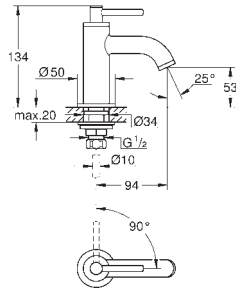

GROHE ATRIO

Ref. no.

Colour

20 021 003
20 021 DC3
20 021 GL3
20 021 DA3
20 021 AL3

chrome
supersteel
cool sunrise
warm sunset
brushed hard graphite

Atrio
Pillar tap 1/2" XS-Size
headpart 1/2" - 90°
GROHE StarLight chrome finish
GROHE EcoJoy 5.7 l/min laminar mousseur
mousseur
flexible connection hoses