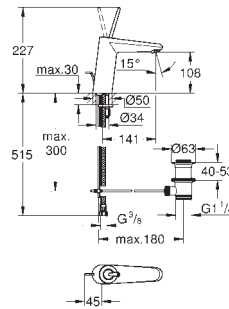

# GROHE EURODISC JOY

Ref. no.

Colour

23 425 000

chrome

**Eurodisc Joy**  
**Single-lever basin mixer 1/2"**  
**S-Size**  
**GROHE FeatherControl** Joystick cartridge  
**GROHE StarLight** chrome finish  
**GROHE EcoJoy** SpeedClean mousseur 5.7 l/min  
**GROHE FastFixation Plus** installation system  
 pop-up waste set 1 1/4"  
 flexible connection hoses