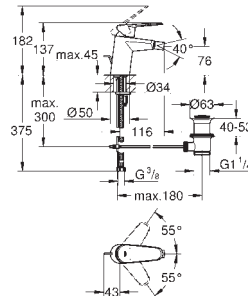

33 244 002

chrome

Eurodisc Cosmopolitan
Single-lever bidet mixer 1/2"
S-Size

GROHE SilkMove 35 mm ceramic cartridge

adjustable flow rate limiter

GROHE StarLight chrome finish

GROHE FastFixation Plus installation

ball-joint mousseur

pop-up waste set 1 1/4"

flexible connection hoses