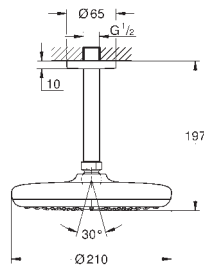

GROHE HEAD SHOWERS

Ref. no.

Colour

26 414 000

chrome

Tempesta 210

Head shower set ceiling 142 mm, 1 spray

head shower Tempesta 210 9.5 l/min (26 410)

1 spray pattern: Rain

Rainshower shower arm ceiling 142 mm (28 724)

GROHE EcoJoy 9,5 l/min flow limiter

GROHE DreamSpray perfect spray pattern

GROHE StarLight chrome finish

SpeedClean anti-lime system

Inner WaterGuide for a longer life