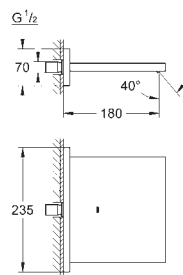

13 317 000

chrome

Allure
Cascade spout for bath and shower
wall mounted
GROHE StarLight chrome finish
projection 180 mm