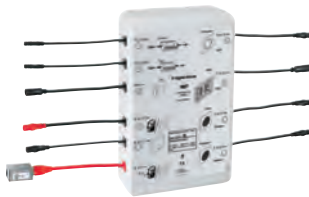

26 374 000

**GROHE F-digital Deluxe
Base unit box 4.0 Bluetooth F-Series 40" (BCU V4.0)**
to control LightCurtain of Rainshower F-Series 40"

AquaSymphony ceiling shower

additional light, sound and steam modules can be connected

1. 2 plug connections, each for one pair of sound modules (36 360 000)
   - 1 plug connection for one pair of light modules (36 359 000)
   - 1 plug connection LightCurtain for AquaSymphony (26 373 000)
   - 2 plug connections for steam module
   - 2 plug connections for power supply
   - 2 plug connections for Bluetooth unit (supply voltage and data line)
2. must be accessible for service