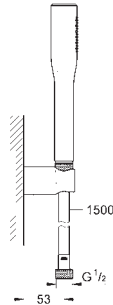

27 369 000

chrome

**Euphoria Cosmopolitan Stick
Wall holder set 1 spray**

handshower (27 400)

wall shower holder (27 056)

Silverflex shower hose 1500 mm 1/2" x 1/2" (28 364)

GROHE EcoJoy 9,5 l/min flow limiter

GROHE StarLight chrome finish

SpeedClean anti-lime system

Inner WaterGuide for a longer life

Twistfree to prevent hose from twisting