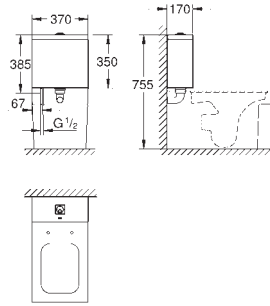

GROHE CUBE CERAMIC

Ref. no.

Colour

39 490 000

alpine white

Cube Ceramic
Exposed flushing cistern for close coupled combination
bottom inlet
inlet and outlet concealed
including flushing set GROHE AV1
including fixation set
sanitary ware