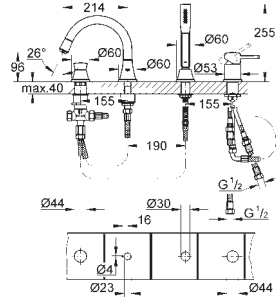

Ref. no.

Colour

19 936 000
19 936 IGO

chrome
chrome/gold

Grandera
4-hole bath combination
GROHE SilkMove 46 mm ceramic cartridge
GROHE StarLight chrome finish
pre-assembled spout fixing
single lever mixer operating element
bath spout with mousseur and diverter bath/shower
Grandera hand shower 7,6 l
metal shower hose
flexible connection hoses
connection for shower hose
protected against backflow
can be used with 29 037