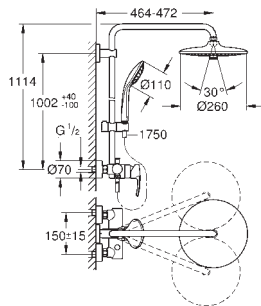

Euphoria System 260

Shower system with Bath Safety Mixer for wall mounting

horizontal swivable 450 mm shower arm

exposed Safety Mixer with Aquadimmer function

head shower Euphoria 260 (26 457)

Rain, SmartRain, Jet

with ball joint

bath inlet

separate diverter for hand shower

hand shower Euphoria 110 Massage (27 239)

adjustable in height with gliding element

Silverflex shower hose 1750 mm (28 388)

GROHE TurboStat compact cartridge

GROHE SafeStop safety button at 38°C

GROHE SafeStop Plus optional temperature limiter at 43°C included

GROHE DreamSpray perfect spray pattern

GROHE StarLight chrome finish

GROHE SprayDimmer (Stepless flow rate reduction)

GROHE EcoJoy 9,5 l/min flow limiter

GROHE FastFixation (upper bracket adjustable)

Inner WaterGuide for a longer life

SpeedClean anti-lime system

Twistfree to prevent hose from twisting

suitable for instantaneous heaters from 18 kW/h

minimum flow rate 7 l/min.

new