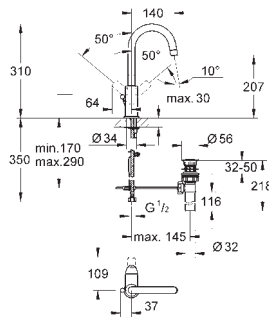

23 090 000

chrome

BauCurve
Single-lever basin mixer 1/2"
GROHE LongLife 28 mm ceramic cartridge
GROHE StarLight chrome finish
swivel tubular spout
mousseur
pop-up waste set 1 1/4"
flexible connection hoses
rapid installation system