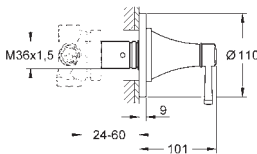

19 942 000

19 942 IGO

Grandera

5-way diverter

final installation for 29 708
without concealed body
GROHE StarLight chrome finish

chrome

chrome/gold