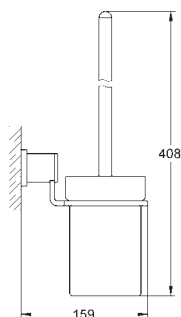

40 340 000

chrome

Allure
Toilet brush set
wall mounted
GROHE StarLight chrome finish