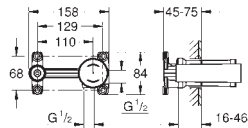

23 571 000

Single-lever mixer 1/2", universal concealed body

for 2-hole basin mixers

wall installation

GROHE SilkMove 35 mm ceramic cartridge

adjustable flow rate limiter

with temperature limiter

spout can be positioned on the right or left

DR-brass

installation device

with sealing sleeve