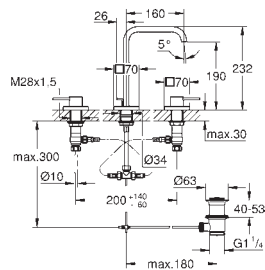

20 188 000

chrome

Allure
3-hole basin mixer 1/2"
M-Size
with lever handles
metal escutcheon
ceramic headparts 1/2", 90°
GROHE StarLight chrome finish
flow limiter 8 l/min.
spout with mousseur
flexible connection hoses between spout and side valves
pop-up waste set 1 1/4"