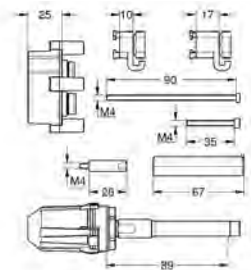

14 048 000

**Rapido SmartBox**  
**Universal extension set single-lever mixers, 25 mm**

fits Grotherm SmartControl and SmartControl Mixer sets  
for final installation with up to three functions in combination  
with GROHE Rapido SmartBox