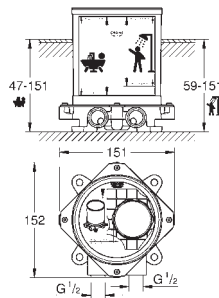

29 086 000

Rough-in set 1/2"

for floor-mounted bath spouts and mixers
installation plate with 360° horizontal and 3° vertical adjustment
installation depth 47-151 mm
depth compensation 104 mm
two 1/2" female connections (hot/cold supplies)
flushing plug