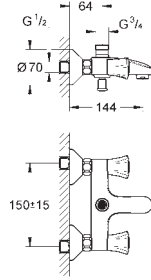

GROHE COSTA L

Ref. no.

Colour

25 452 001

chrome

Costa L
Bath mixer 1/2"
wall mounted
metal handles
heat insulated
screwable
Longlife headpart
shower top outlet 3/4"
automatic diverter: bath/shower
mousseur
S-unions
GROHE StarLight chrome finish