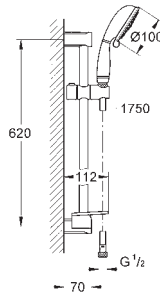

27 609 001

chrome

Tempesta Rustic 100

Shower rail set 4 sprays

hand shower (27 608)

shower rail, 600 mm (27 519)

Relexaflex hose 1750 mm 1/2"x1/2" (28 154)

GROHE EasyReach tray (27 596)

GROHE EcoJoy 9,5 l/min flow limiter

GROHE DreamSpray perfect spray pattern

GROHE StarLight chrome finish

SpeedClean anti-lime system

Inner WaterGuide for a longer life