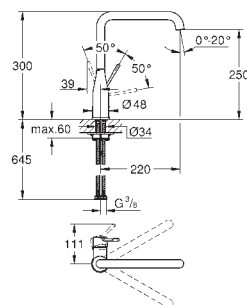

- 30 269 000 chrome
- 30 269 DC0 supersteel
- 30 269 GL0 cool sunrise
- 30 269 GN0 brushed cool sunrise
- 30 269 DA0 warm sunset
- 30 269 DL0 brushed warm sunset
- 30 269 A00 hard graphite
- 30 269 AL0 brushed hard graphite

GROHE Essence
Single-lever sink mixer 1/2"
GROHE StarLight chrome finish
GROHE SilkMove 28 mm ceramic cartridge
swivel tubular spout, adjustable swivel area 0° / 150° / 360°
flexible connection hoses, rapid installation system