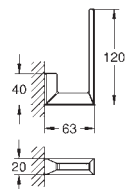

40 807 000

chrome

**Selection Cube**  
**Grip bar/towel bar**  
material: metal  
600 mm (functional length 548 mm)  
concealed fastening  
**GROHE StarLight** finish

40 781 000

chrome

**Selection Cube**  
**Toilet paper holder**  
material: metal  
concealed fastening  
with cover  
**GROHE StarLight** finish