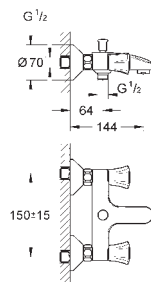

25 450 001

chrome

**Costa L
Bath mixer 1/2"**
wall mounted
metal handles
heat insulated
screwable
Longlife headpart
automatic diverter: bath/shower
mousseur
S-unions
GROHE StarLight chrome finish