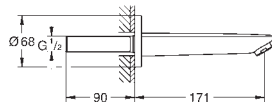

13 255 001

chrome

BauCosmopolitan
Bath spout
wall mounted
GROHE StarLight chrome finish
mousseur
projection 171 mm
male thread 1/2"

new