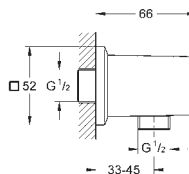

27 707 000

27 707 DC0

27 707 AL0

chrome

supersteel

brushed hard graphite

Allure Brilliant

Shower outlet elbow 1/2"

male thread

protected against backflow

material: metal

GROHE StarLight chrome finish