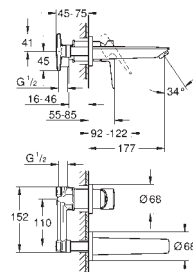

23 764 001

chrome

BauLoop
Single-lever basin mixer 1/2"
XL-Size
for free-standing basins
GROHE Longlife 28 mm ceramic cartridge
with temperature limiter
GROHE StarLight chrome finish
GROHE Zero isolated inner water ways - lead and nickel free
GROHE EcoJoy mousseur 5.7 l/min
rapid installation system
smooth body
flexible connection hoses

new

20 289 001

chrome

BauLoop
2-hole basin mixer
wall mounted
set for final installation and concealed body
GROHE Longlife 35 mm ceramic cartridge
GROHE StarLight chrome finish
mousseur
centre distance 110 mm
projection 177 mm

new