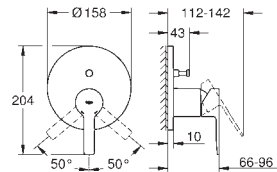

Lineare

Single-lever mixer with 2-way diverter

final installation for
Rapido SmartBox (35 600)

GROHE SilkMove 46 mm ceramic cartridge

GROHE StarLight chrome finish

GROHE FastFixation escutcheon with covered shaft sealing and covered fixing
metal escutcheon, retroactively 6° adjustable
automatic 2-way diverter
outlet B = 27 l/min, outlet C = 27 l/min

35 600 000

GROHE Rapido SmartBox universal rough-in box

24 095 001

chrome

24 095 DC1

supersteel

24 095 AL1

brushed hard graphite