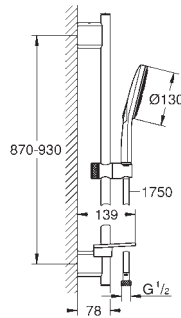

**Rainshower SmartActive 130
Shower rail set 3 sprays**

- hand shower Rainshower SmartActive 130 (26 574)
- shower rail 900 mm
- wall holders made of metal
- Silverflex shower hose 1750 mm (28 388)
- GROHE EasyReach tray
- GROHE EcoJoy 9,5 l/min flow limiter
- GROHE DreamSpray perfect spray pattern
- GROHE StarLight chrome finish
- GROHE FastFixation Plus adjustable distance between brackets for fixing to existing drilling holes
- GROHE TileFix adjustable depth on upper and lower bracket
- SpeedClean anti-lime system
- Inner WaterGuide for a longer life
- Twistfree to prevent hose from twisting

new