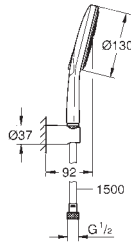

**Rainshower SmartActive 130
Shower rail set 3 sprays**

- hand shower Rainshower SmartActive 130 (26 574)
- shower rail 900 mm
- wall holders made of metal
- Silverflex shower hose 1750 mm (28 388)
- GROHE EasyReach tray
- GROHE EcoJoy 9,5 l/min flow limiter
- GROHE DreamSpray perfect spray pattern
- GROHE StarLight finish
- GROHE FastFixation Plus adjustable distance between brackets for fixing to existing drilling holes
- GROHE TileFix adjustable depth on upper and lower bracket
- SpeedClean anti-lime system
- Inner WaterGuide for a longer life
- Twistfree to prevent hose from twisting

new