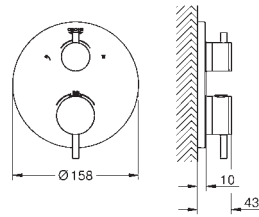

GROHE ATRIO

Ref. no.

Colour

- 24 135 003
- 24 135 DC3
- 24 135 GL3
- 24 135 DA3
- 24 135 AL3

- chrome
- supersteel
- cool sunrise
- warm sunset
- brushed hard graphite

Atrio

Safety shower mixer for 2 outlets with integrated shut off/diverter valve
final installation for Rapido SmartBox (35 600)

- GROHE TurboStat compact cartridge
- GROHE StarLight chrome finish
- GROHE FastFixation escutcheon with covered shaft sealing and covered fixing metal escutcheon, retroactively 6° adjustable
- printed head and hand shower symbol
- GROHE SafeStop safety button at 38C
- GROHE SafeStop Plus optional temperature limiter at 43°C or 46°C included
- GROHE AquaDimmer, integrated shut off/diverter valve
- flow performance: outlet B = 27 l/min, outlet C = 30 l/min

35 600 000

GROHE Rapido SmartBox universal rough-in box