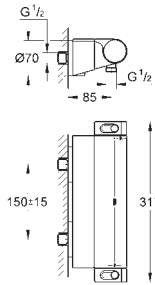

GROHE GROHTHERM 2000

Ref. no.

Colour

THERMOSTATS

34 469 001

chrome

Grohtherm 2000
Shower Safety mixer
wall mounted
100% GROHE CoolTouch safety housing with CoolTouch escutcheons
GROHE StarLight chrome finish
GROHE Aqua Paddle ergonomically shaped handles
GROHE SafeStop at 38°C
GROHE SafeStop Plus optional temperature limiter at 43°C included
integrated stop valve
GROHE TurboStat compact cartridge
volume handle with **GROHE EcoButton**
Carbodor ceramic headpart 1/2", 180°
shower bottom outlet 1/2"
built-in non-return valves, dirt strainers
covered S-unions, CoolTouch escutcheons with wall sealing
GROHE EasyReach shower tray, removable for easy cleaning
GROHE EcoJoy for less water and perfect flow

34 169 001

chrome