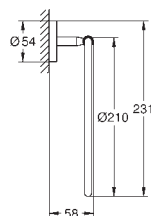

40 460 001

chrome

**BauCosmopolitan
Towel ring**

material: metal
concealed fastening
GROHE StarLight chrome finish