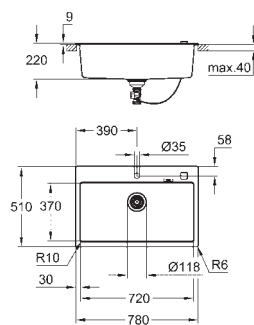

31 652 AT0
31 652 AP0

granite gray
granite black

K700

Composite sink

model: K700 80-C 78/51 1.0

mounting type: standard built-in

material: quartz composite

GROHE Whisper

min. cabinet size: 800 mm

dimensions: 780 x 510 mm

1 bowl: 720 x 370 x 220 mm

GROHE FastFixation installation system

cut-out: 764 x 494 mm

drainer: automatic waste fitting

accessories included: automatic waste fitting with rotary handle, waste kit, basket

strainer waste, mounting set

optional: push to open excenter (40 986 SD0)

amount of fasteners included (top mount): 9

outer radius: R6, inner bowl radius: R10