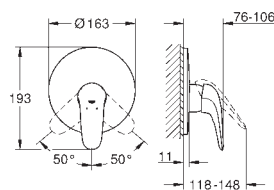

29 098 003

chrome

Eurostyle

Single-lever shower mixer

final installation for 33 964 000

without concealed body

solid metal lever

GROHE StarLight chrome finish

GROHE FastFixation covered fixation

escutcheon- and shaft-sealing

metal wall escutcheon