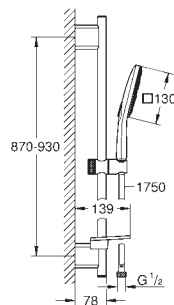

**Rainshower SmartActive 130 Cube
Shower rail set 3 sprays**

hand shower Rainshower SmartActive 130 Cube (26 582)
shower rail 600 mm
wall holders made of metal
Silverflex shower hose 1750 mm (28 388)

GROHE EasyReach tray
GROHE EcoJoy 9,5 l/min flow limiter
GROHE DreamSpray perfect spray pattern
GROHE StarLight chrome finish
GROHE FastFixation Plus adjustable distance between brackets for fixing to existing drilling holes
GROHE TileFix adjustable depth on upper and lower bracket
SpeedClean anti-lime system
Inner WaterGuide for a longer life
Twistfree to prevent hose from twisting

new