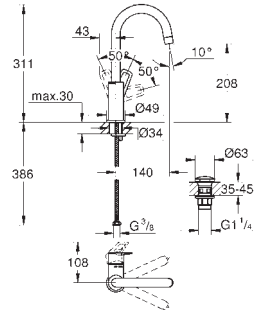

23 891 001

chrome

BauLoop
Single-lever basin mixer 1/2"
L-Size
GROHE Longlife 28 mm ceramic cartridge
with temperature limiter
GROHE StarLight chrome finish
GROHE EcoJoy mousseur 5.7 l/min
rapid installation system
swivel tubular spout
smooth body with plastic push open waste set 1 1/4"
flexible connection hoses

new