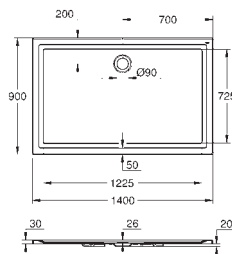

**39 306 000**

**alpine white**

**Acrylic shower tray 800 x 1000**

dimensions: 800 x 1000 mm

depth: 30 mm

material: acrylic

diameter of waste outlet: 90 mm

recommended GROHE waste sets: 49 533 000 (vertical) and 49 534 000 (horizontal), sold separately