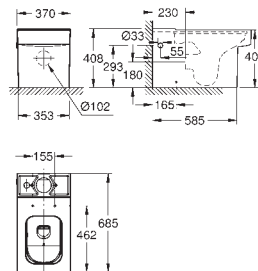

39 484 00H

alpine white

**Cube Ceramic
Floor standing WC for close coupled combination**

close coupled
universal trap for horizontal and vertical outlet
rimless
flush volume 3/4.5 l
including fixation set
cistern to be ordered separately
sanitary ware
fully skirted with invisible fixation
PureGuard anti scale coating and anti bacterial glazing
compatible with seat and cover 39 488 000 (soft close)