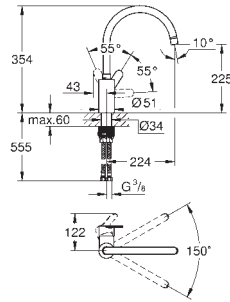

GROHE EUROSTYLE COSMOPOLITAN

Ref. no.

Colour

33 975 004

chrome

Eurostyle Cosmopolitan
Single-lever sink mixer 1/2"

high spout

GROHE StarLight chrome finish

GROHE SilkMove 35 mm ceramic cartridge

GROHE Zero isolated inner water ways - lead and nickel free

adjustable flow rate limiter

swivel tubular spout, selectable swivel area: 0° / 150°

flexible connection hoses

GROHE FastFixation rapid installation system