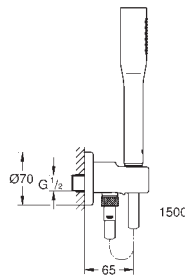

26 404 000

chrome

**Euphoria Cosmopolitan Stick
Wall holder set 1 spray**

handshower (27 400)

shower outlet elbow 1/2" with wall shower holder (28 679) protected against backflow

Silverflex shower hose 1500 mm 1/2" x 1/2" (28 364)

GROHE EcoJoy 9,5 l/min flow limiter

GROHE StarLight chrome finish

SpeedClean anti-lime system

Inner WaterGuide for a longer life

Twistfree to prevent hose from twisting