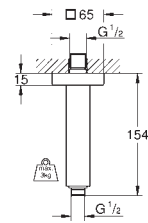

chrome

**ditto, length 142 mm**

27 711 000

chrome

**Rainshower**

**Shower arm ceiling 154 mm**

material: metal

connection thread 1/2"