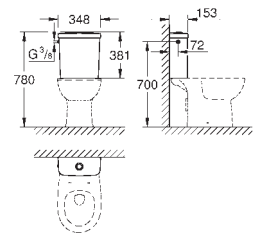

39 437 000

alpine white

Bau Ceramic

Exposed flushing cistern

side inlet

including flushing set

sanitary ware