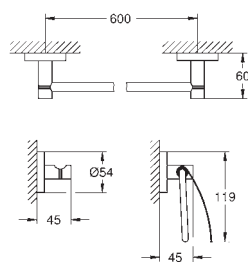

1. 40 775 001
   - 40 775 DC1
2. **Essentials**
   Guest bathroom accessories set 3-in-1
   material: metal
   towel rail, 600 mm (40 366 001)
   robe hook (40 364 001)
   toilet paper holder (40 367 001)
   concealed fastening
   GROHE StarLight chrome finish

chrome
supersteel