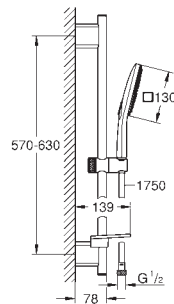

new

26 584 LS0

moon white

**Rainshower SmartActive 130 Cube  
Shower rail set 3 sprays**

hand shower Rainshower SmartActive 130 Cube (26 582)  
shower rail 600 mm  
wall holders made of metal  
Silverflex shower hose 1750 mm (28 388)