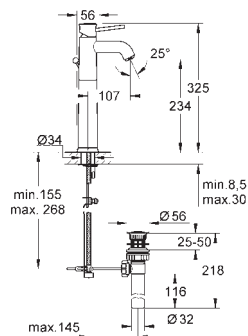

32 868 000

chrome

BauClassic
Single-lever basin mixer 1/2"
for free-standing basins
GROHE Longlife 28 mm ceramic cartridge
GROHE StarLight chrome finish
mousseur
pop-up waste set 1 1/4"
flexible connection hoses
rapid installation system