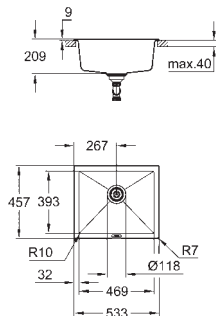

31 654 AT0
31 654 AP0

granite gray
granite black

**K700 Undermount
Composite sink**

model: K700U 60-C 53.3/45.7 1.0

mounting type: standard built-in and undermount

material: quartz composite

GROHE Whisper

min. cabinet size: 600 mm

dimensions: 533 x 457 mm

1 bowl: 469 x 393 x 205 mm

GROHE FastFixation installation system

cut-out: 468 x 390 mm

drainer: Ø 3.5"/90 mm basket strainer waste

optional: push to open excenter (40 986 SD0)

accessories included: waste kit, basket

strainer waste, mounting set

amount of fasteners included (top mount): 6

amount of fasteners included (undermount): 6

outer radius: R7, inner bowl radius: R10