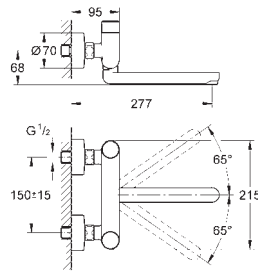

36 319 000

chrome

Eurosmart Cosmopolitan T
Self-closing basin mixer with mixing device
and adjustable temperature limiter
wall mounted
GROHE StarLight chrome finish
GROHE EcoJoy for less water and perfect flow
laminar flow limiter 9 l/min
swivel cast spout 200 mm
swivel range stop at 130°
3 adjustable flow times: short - medium - long
(factory setting: medium), approx. 7, 15, 30 sec
(pressure dependent)
pressure range 0.5 to 6 bar
S-unions
non-return valve
dirt strainers