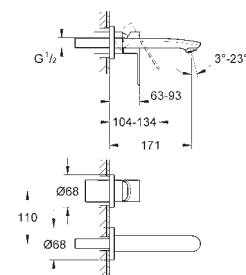

19 571 002

chrome

Eurostyle Cosmopolitan
2-hole basin mixer
S-Size

wall mounted
final installation for 23 571
without concealed body
metal rosette
GROHE StarLight chrome finish
GROHE AquaGuide adjustable mousseur
centre distance 110 mm
projection 171 mm