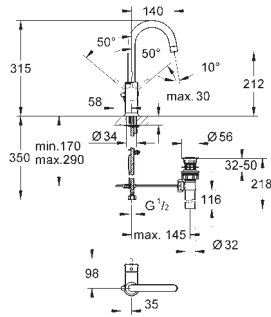

23 095 000

chrome

BauClassic
Single-lever basin mixer 1/2"
GROHE Longlife 28 mm ceramic cartridge
GROHE StarLight chrome finish
swivel tubular spout
mousseur
pop-up waste set 1 1/4"
flexible connection hoses
rapid installation system