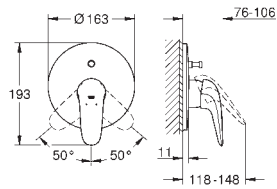

29 099 003

chrome

Eurostyle
Single-lever bath mixer
final installation for 33 963 000
without concealed body
solid metal lever
GROHE StarLight chrome finish
GROHE FastFixation covered fixation
automatic diverter: bath/shower
escutcheon- and shaft-sealing