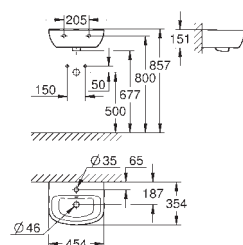

39 424 000

alpine white

Bau Ceramic Hand rinse basin 45
wall hung
1 hole punched
with overflow
453 x 354 mm
sanitary ware
distance between installation holes: 205 mm