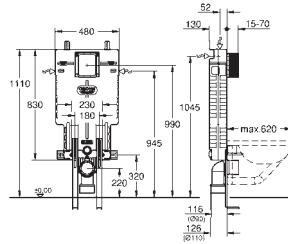

# GROHE UNISSET FRAMES AND ACCESSORIES

Ref. no.

Colour