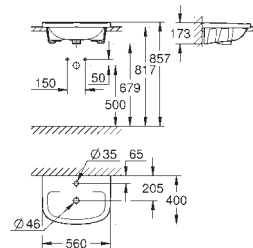

39 422 000

alpine white

Bau Ceramic Counter basin 55
built-in
1 hole punched
with overflow
560 x 400 mm
sanitary ware