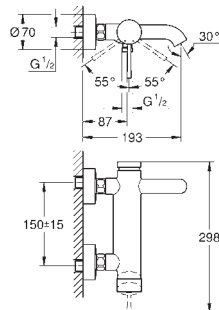

- 33 624 001 chrome
- 33 624 DC1 supersteel
- 33 624 BE1 polished nickel
- 33 624 EN1 brushed nickel
- 33 624 GL1 cool sunrise
- 33 624 GN1 brushed cool sunrise
- 33 624 DA1 warm sunset
- 33 624 DL1 brushed warm sunset
- 33 624 A01 hard graphite
- 33 624 AL1 brushed hard graphite

GROHE Essence
Single-lever bath mixer 1/2"
wall mounted

GROHE SilkMove 35 mm ceramic cartridge
with temperature limiter

GROHE StarLight chrome finish

automatic diverter: bath/shower

mousseur

1/2" shower outlet

integrated non-return valve

S-unions

protected against backflow