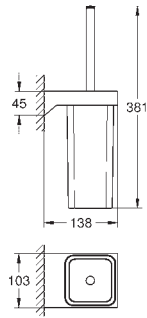

GROHE SELECTION CUBE

Ref. no.

Colour

40 857 000

chrome

Selection Cube
Toilet brush set
material: glass / metal
wall mounted
concealed fastening
GROHE StarLight finish

40 870 000

Spare brush head

40 868 000

Spare brush

chrome

40 867 000

Spare glass

glass matt