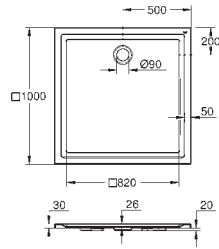

GROHE ACRYLIC SHOWER TRAYS

Ref. no.

Colour

39 300 000

alpine white

Acrylic shower tray 1000 x 1000

dimensions: 1000 x 1000 mm

depth: 30 mm

material: acrylic

diameter of waste outlet: 90 mm

recommended GROHE waste sets: 49 533 000 (vertical) and 49 534 000 (horizontal), sold separately