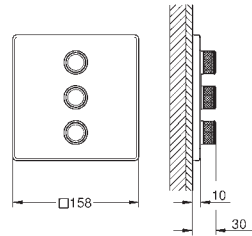

- 29 127 000 chrome
- 29 127 DC0 supersteel
- 29 127 GN0 brushed cool sunrise
- 29 127 DL0 brushed warm sunset
- 29 127 A00 hard graphite
- 29 127 AL0 brushed hard graphite

Grotherm SmartControl

Triple volume control trim

final installation for Rapido SmartBox 35 600

GROHE FastFixation metal wall escutcheon, retroactively 6° adjustable

GROHE StarLight chrome finish

GROHE SmartControl push for ON-OFF, turn for volume adjustment
exchangeable symbols

GROHE ProGrip with knurl structure

multiple outlets can be run simultaneously

flow performance: outlet D = 28 l/min, outlet E = 28 l/min, outlet A = 28 l/min,
outlet D+E+A = 65 l/min

35 600 000

GROHE Rapido SmartBox universal rough-in box