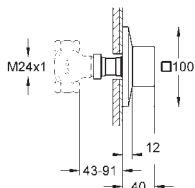

19 796 000
19 796 DC0
19 796 AL0

Allure Brilliant
Concealed valve exposed part
final installation for 29 032 000, 35 028 000
GROHE StarLight chrome finish
installation depth infinitely adjustable
43 - 91 mm

chrome
supersteel
brushed hard graphite