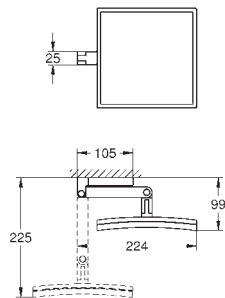

40 808 000

chrome

Selection Cube
Shaving mirror
material: glass / metal
wall mounted
concealed fastening
magnification: x 3
GROHE StarLight finish