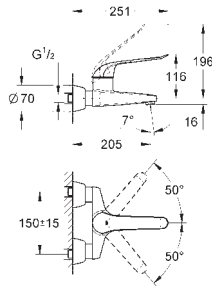

32 778 000

chrome

Euroeco Special
Single-lever basin mixer 1/2"
wall mounted
GROHE StarLight chrome finish
GROHE SilkMove 46 mm ceramic cartridge
GROHE EcoJoy for less water and perfect flow
adjustable flow rate limiter
adjustable temperature limiter
laminar flow limiter 9 l/min
cast spout
projection 205 mm
lever length 170 mm
S-unions