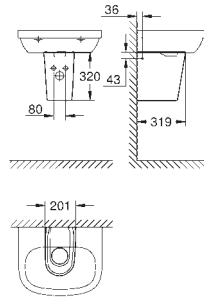

39 570 000

alpine white

GROHE Essence Half pedestal
including fixation set
sanitary ware