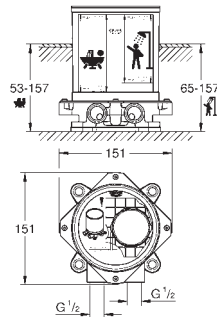

45 984 001

Rough-in set 1/2"
for floor-mounted bath mixers/spouts and shower mixers
installation plate with 360° horizontal and 3° vertical adjustment
installation depth 53-157 mm for bath mixers/spouts,
depth compensation 104 mm
installation depth 65-157 mm for shower mixers, depth compensation 92 mm
two 1/2" female connections (hot/cold supplies)
flushing plug
gasket included
fixing material