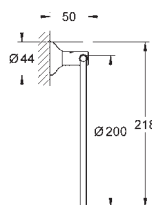

40 655 001

chrome

**Essentials Authentic
Towel ring**

material: metal
concealed fastening
GROHE StarLight chrome finish