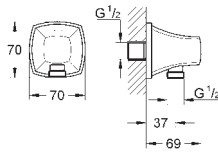

27 970 000
27 970 IGO

chrome
chrome/gold

Grandera
Shower outlet elbow 1/2"
material: metal
male thread
protected against backflow
GROHE StarLight chrome finish