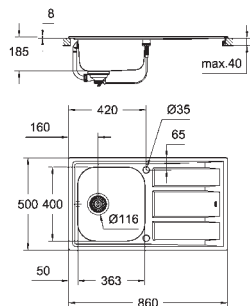

31 566 SD0

stainless steel

K400

Stainless steel sink with drainer

model: K400 45-S 86/50 1.0 rev

mounting type: standard built-in

material: stainless steel AISI 304 (V2A)

material thickness: 0.7 mm

GROHE StarLight finish

finish: satin finish

GROHE Whisper

min. cabinet size: 450 mm

dimensions: 860 x 500 mm

1 bowl: 362.5 x 400 x 188 mm

outer radius: R10, inner bowl radius: R95

GROHE FastFixation installation system

sink mountable left or right

cut-out: 840 x 480 mm

drilling holes: 2 x 35 mm

drainer: automatic waste fitting

accessories included: automatic waste fitting with rotary handle, waste kit, basket

strainer waste, mounting set

amount of fasteners included (top mount): 6