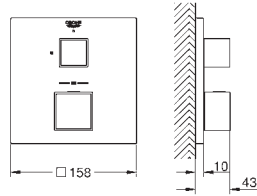

GROHE GROHTHERM CUBE

Ref. no.

Colour

THERMOSTATS

24 153 000
24 153 DC0
24 153 AL0

chrome
supersteel
brushed hard graphite

Grotherm Cube
Safety mixer for 1 outlet with shut off valve
final installation for Rapido SmartBox (35 600)
GROHE TurboStat compact cartridge
GROHE FastFixation escutcheon with covered shaft sealing and covered fixing metal escutcheon, retroactively 6° adjustable
GROHE SafeStop safety button at 38C
GROHE SafeStop Plus optional temperature limiter at 43°C or 46°C included
built-in non-return valves and dirt strainers
ceramic stop valve, 120°
flow performance: outlet B = 27 l/min, outlet C = 30 l/min

35 600 000
GROHE Rapido SmartBox universal rough-in box

24 154 000
24 154 DC0
24 154 AL0

chrome
supersteel
brushed hard graphite