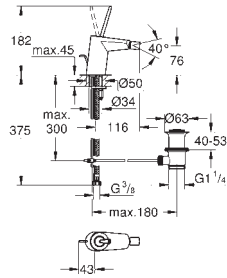

# GROHE EURODISC JOY

Ref. no.

Colour

23 429 000

**Joystick mixer 1/2", concealed body**

for 2-hole basin mixers  
without finishing trim set

**GROHE FeatherControl** Joystick cartridge  
wall installation  
installation device  
DR-brass  
with sealing sleeve