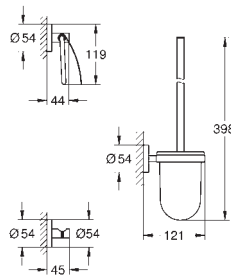

1. 40 407 001
   - 40 407 DC1
2. **Essentials**
   City restroom accessories set 3-in-1
   material: glass / metal
   toilet brush set (40 374 001)
   robe hook (40 364 001)
   toilet paper holder (40 367 001)
   concealed fastening
   GROHE StarLight chrome finish

chrome
supersteel