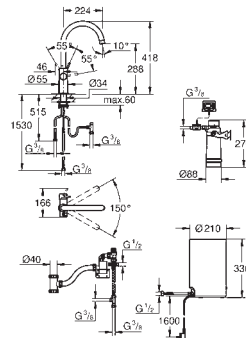

30 083 001
30 083 DC1

chrome
supersteel

GROHE Red Duo
Faucet and M size boiler
GROHE Red Duo single-lever sink mixer
C-spout

GROHE ChildLock push buttons for boiling water
TÜV certified triple electronic safeguards against accidental activation of boiling water

GROHE StarLight chrome finish
GROHE SilkMove 28 mm ceramic cartridge
insulated tubular spout, swivel area 150°
separate water ways
flexible connection hoses

GROHE Red boiler M size
3 liter 100° C boiling water, 4 liter total capacity
required inlet pressure: 1-7 bar
with flexible connection hose and outlet for boiling water
CE approved
power supply 230 V 50 Hz
power consumption 2100 W, standby power consumption 15 W
energy efficiency class A

GROHE Red filter set for protection of the boiler from limescale
capacity 600 l at 20° dKH, 5 phase filter
flow rate measuring unit