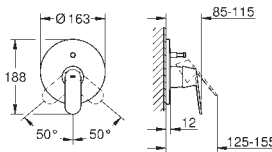

19 382 000

chrome

Eurocosmo

Single-lever bath mixer

final installation for 33 963 000

without concealed body

GROHE StarLight chrome finish

automatic diverter: bath/shower

escutcheon- and shaft-sealing

wall escutcheon

covered fixing