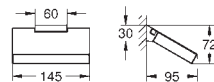

40 781 000

chrome

Selection Cube
Toilet paper holder
material: metal
concealed fastening
with cover
GROHE StarLight finish