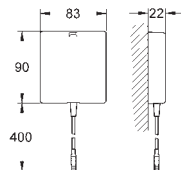

#### Power extension cable

length 3.00 m