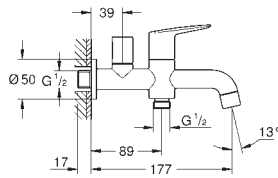

20 238 001

**BauEdge
Bibtap 1/2"**
wall mounted
ceramic headpart
mousseur
GROHE StarLight chrome finish

chrome

new

20 284 001

**BauEdge
Bibtap 2 in 1 1/2"**
wall mounted
metal lever for spout activation
ceramic headpart
knob handle for outlet activation
1/2" shower outlet
mousseur
GROHE StarLight chrome finish

chrome

new