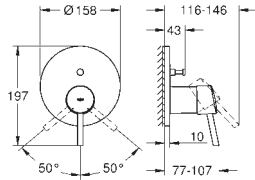

24 054 001

chrome

Concetto

Single-lever mixer with 2-way diverter

final installation for
Rapido SmartBox (35 600)

GROHE SilkMove 46 mm ceramic cartridge

GROHE StarLight chrome finish

GROHE FastFixation escutcheon with covered shaft sealing and covered fixing
metal escutcheon, retroactively 6° adjustable
automatic 2-way diverter
outlet B = 27 l/min, outlet C = 27 l/min

35 600 000

GROHE Rapido SmartBox universal rough-in box