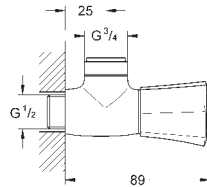

26 010 001

chrome

Costa L
Shower bibtap, 1/2"
wall mounted
metal handle
heat insulated
marking: blue
Longlife headpart
shower outlet 3/4"
GROHE StarLight chrome finish