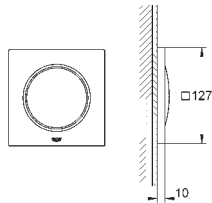

GROHE F-DIGITAL DELUXE

Ref. no.

Colour

36 359 000

chrome

Rainshower F-Series

Light set

127 x 127 mm per module

full spectrum LED: soft light with changing rainbow colours

individually adjustable: permanent lighting with colour selection

- 1 light module with two plug connections

- 1 light module with one plug connection

waterproof & corrosion protected

supply voltage: 12 V DC

GROHE StarLight chrome finish

requires rough-in set (29 072), F-digital Deluxe base unit box (26 374 or 36

397), Bluetooth unit (36 371) and various cable connections – all to be ordered

separately due to individualised installation situation

Product contains built-in LED lamps, which cannot be changed: energy efficiency class: A+