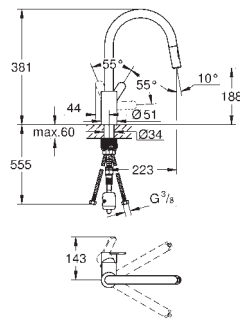

31 482 003

chrome

Eurostyle Cosmopolitan
Single-lever sink mixer 1/2"

high spout

GROHE StarLight chrome finish

GROHE SilkMove 35 mm ceramic cartridge

GROHE Zero isolated inner water ways - lead and nickel free

pull-out dual spray

diverter: laminar spray/SpeedClean shower jet

adjustable flow rate limiter

swivel tubular spout, swivel area 360°

protected against backflow

flexible connection hoses

GROHE FastFixation rapid installation system