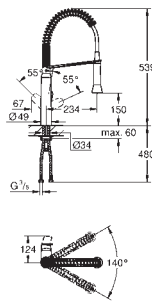

31 379 000
31 379 DC0

chrome
supersteel

K7
Single-lever sink mixer 1/2"
GROHE StarLight finish
GROHE SilkMove 35 mm ceramic cartridge
professional spray
diverter: mousseur/spray jet
automatic return to mousseur
metal spray
adjustable flow rate limiter
swivel spout
swivel area 140°
protected against backflow
flexible connection hoses
rapid installation system