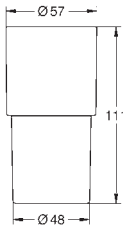

- 40 254 003

Glass
material: glass
fits in the following holder:
Atrio (40 304)