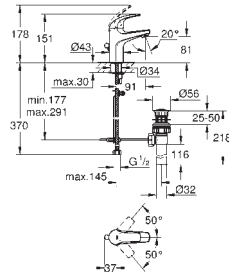

# GROHE BAUCLASSIC

Ref. no.

Colour

13 258 000

chrome

**BauClassic**  
**Bath spout**  
wall mounted  
mousseur  
projection 140 mm  
female thread 1/2"

Ref. no.

Colour