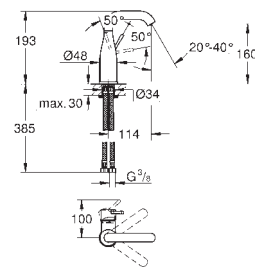

23 463 001

chrome

GROHE Essence
Single-lever basin mixer 1/2"
M-Size
GROHE SilkMove 28 mm ceramic cartridge
with temperature limiter
GROHE StarLight chrome finish
GROHE EcoJoy mousseur 5.7 l/min
GROHE AquaGuide adjustable mousseur
GROHE FastFixation Plus installation system
swivel spout with mousseur and stop limiter
smooth body
flexible connection hoses