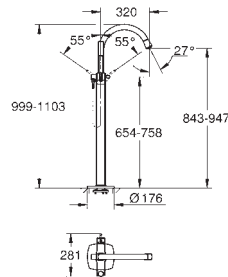

23 318 000
23 318 IGO

chrome
chrome/gold

Grandera
Single-lever bath mixer 1/2", floor mounted

final installation for
29 086 / 45 984

GROHE SilkMove 46 mm ceramic cartridge
GROHE StarLight chrome finish
automatic diverter: bath/shower
spout with mousseur
projection 320 mm
integrated non-return valve in shower outlet
with shower holder
Grandera hand shower 7,6 l
Silverflex shower hose 1250 mm
protected against backflow