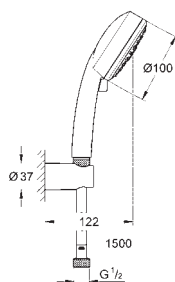

27 588 002

chrome

Tempesta Cosmopolitan 100
Wall holder set 3 sprays

hand shower (27 574)

wall shower holder non-adjustable (27 594)

Relaxaflex hose 1500 mm 1/2"x1/2" (28 151)

GROHE EcoJoy 9,5 l/min flow limiter

GROHE StarLight chrome finish

GROHE DreamSpray perfect spray pattern

SpeedClean anti-lime system

Inner WaterGuide for a longer life