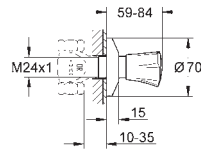

26 010 001

chrome

**Costa L**  
**Shower bibtap, 1/2"**  
wall mounted  
metal handle  
heat insulated  
marking: blue  
Longlife headpart  
shower outlet 3/4"  
**GROHE StarLight** chrome finish

19 854 001