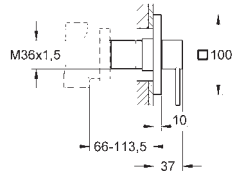

19 590 000

chrome

Allure
5-way diverter
final installation for 29 033
without concealed body
bayonet union escutcheon
installation depth infinitely adjustable
66 - 113 mm
GROHE StarLight chrome finish