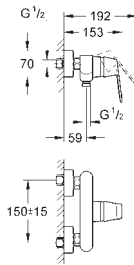

# GROHE EUROCOSMO

Ref. no.

Colour

32 839 000

chrome

**Eurocosmo**  
**Single-lever bidet mixer 1/2"**  
**S-Size**

GROHE SilkMove 35 mm ceramic cartridge  
adjustable flow rate limiter  
GROHE StarLight chrome finish  
GROHE FastFixation installation system  
ball-joint mousseur  
pop-up waste set 1 1/4"  
flexible connection hoses