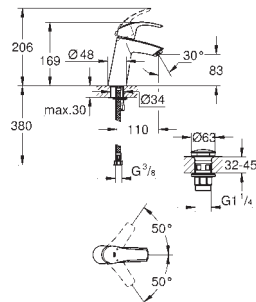

23 322 001

chrome

**Eurosmart**  
**Single-lever basin mixer 1/2"**  
**M-Size**

**GROHE SilkMove** 28 mm ceramic cartridge  
with temperature limiter  
**GROHE StarLight** chrome finish  
**GROHE EcoJoy** mousseur 5.7 l/min  
**GROHE FastFixation** rapid installation system  
pop-up waste set 1 1/4"  
flexible connection hoses