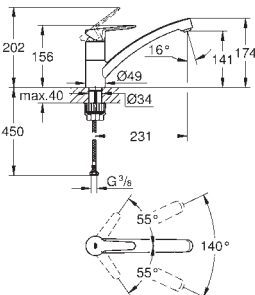

31 680 000

chrome

BauEco

Single-lever sink mixer 1/2"

low spout

GROHE StarLight chrome finish

GROHE LongLife 35 mm ceramic cartridge

GROHE Zero isolated inner water ways - lead and nickel free

swivel tubular spout

swivel area 140°, mousseur with coin slot for tool free replacement

flexible connection hoses

GROHE FastFixation Plus ultra fast and simple installation - no tools needed for installation on a max. 40 mm worktop fixation set 48 384 000 is needed