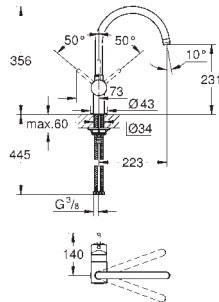

32 917 000
32 917 DC0
32 917 KS0
32 917 DA0
32 917 DL0
32 917 A00
32 917 AL0

chrome
supersteel
velvet black
warm sunset
brushed warm sunset
hard graphite
brushed hard graphite

Minta
Single-lever sink mixer 1/2"

C-spout
GROHE StarLight finish
GROHE SilkMove 46 mm ceramic cartridge
adjustable flow rate limiter
swivel tubular spout, selectable swivel area: 0° / 150° / 360°
flexible connection hoses
rapid installation system