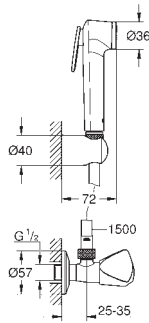

26 357 000

chrome

Tempesta-F

Wall holder set with angle valve 1 spray

hand shower with trigger control (27 512)
wall shower holder (28 605)
Silverflex Longlife shower hose 1500 mm (26 346)
angle valve 1/2" (22 958)

GROHE StarLight finish

SpeedClean anti-lime system

Inner WaterGuide for a longer life

Twistfree to prevent hose from twisting

Please refer to local norms regarding installation.

27 514 001

chrome

ditto, with 1250 mm hose