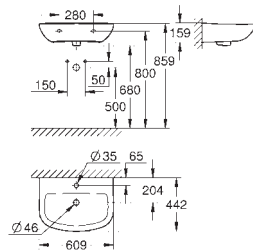

39 421 000

alpine white

Bau Ceramic Wash basin 60
wall hung
1 hole punched
with overflow
609 x 442 mm
sanitary ware