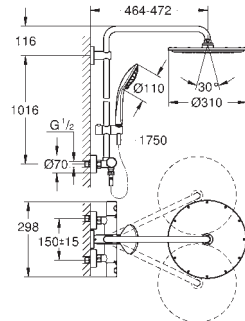

GROHE EUPHORIA SYSTEM

Ref. no.

Colour

26 075 000	chrome
26 075 DC0	supersteel
26 075 BE0	polished nickel
26 075 EN0	brushed nickel
26 075 GL0	cool sunrise
26 075 GN0	brushed cool sunrise
26 075 DA0	warm sunset
26 075 DL0	brushed warm sunset
26 075 A00	hard graphite
26 075 AL0	brushed hard graphite

Euphoria System 310

Shower system with safety mixer for wall mounting

horizontal swivable 450 mm shower arm
exposed Safety Mixer with Aquadimmer function
Rainshower Cosmopolitan 310 metal head shower (27 477)
spray pattern: Rain
with ball joint
hand shower Euphoria 110 Massage (27 221 000)
adjustable in height with gliding element
Silverflex shower hose 1750 mm (28 388)
GROHE TurboStat compact cartridge
GROHE SafeStop safety button at 38C
GROHE SafeStop Plus optional temperature limiter at 43°C included
GROHE DreamSpray perfect spray pattern
GROHE StarLight chrome finish
Inner WaterGuide for a longer life
SpeedClean anti-lime system
Twistfree to prevent hose from twisting
GROHE MetalGrip ergonomically shaped metal handles
suitable for instantaneous heaters from 18 kW/h
minimum flow rate 7 l/min.
optional upgrade: **GROHE EasyReach** tray (26 362)