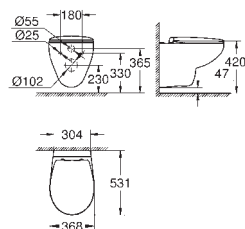

39 351 000

alpine white

**Bau Ceramic
Wall hung WC set**
WC seat and lid with soft close feature
for concealed cistern
wash down
rimless
horizontal outlet
flush volume 6/3 l
sanitary ware