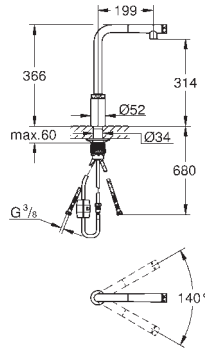

# GROHE MINTA / MINTA SMARTCONTROL / MINTA TOUCH

Ref. no.

Colour

new

31 613 000  
31 613 DC0  
31 613 DA0  
31 613 A00

chrome  
supersteel  
warm sunset  
hard graphite

**Minta SmartControl**

**Sink mixer with SmartControl**