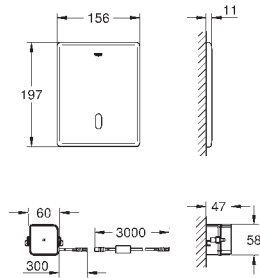

GROHE ELECTRONIC ACTUATIONS FOR WC

Ref. no.

Colour

38 698 SD1

stainless steel

Tectron Skate

Infra-red electronic for WC flushing cistern

with infrared sensor for bi-directional communication for monitoring, configuration and service purpose with transformer 100-230 V AC, 50-60 Hz, 6 V DC for flushing cistern GD 2

servo motor

front plate 156 x 197 mm

7 pre-set programs:

auto flush, cleaning mode, pre-flush on/off

additional functions and precise settings by remote control 36 407

adjustable flush (3 - 9 l) by hand and remote

CE approved