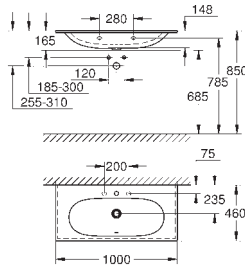

39 566 00H

alpine white

**GROHE Essence
Vanity basin 100**

wall hung
1 hole punched, 2 holes pre-punched
with overflow on opposite site to faucet
suitable for vanity units
1000 x 460 mm
sanitary ware
PureGuard anti scale coating and anti bacterial glazing