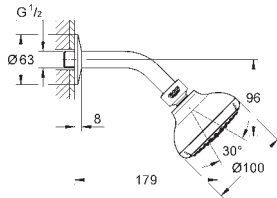

27 870 001

chrome

Tempesta 100

Head shower set 4 sprays

GROHE Rain O², Rain, Massage, Jet

ball joint ± 15° rotatable

shower arm with connection thread 1/2"

GROHE EcoJoy 9,5 l/min flow limiter

GROHE DreamSpray perfect spray pattern

GROHE StarLight chrome finish

SpeedClean anti-lime system

Inner WaterGuide for a longer life