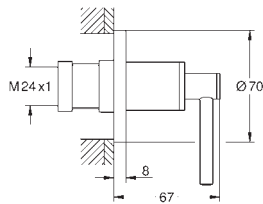

- 19 088 003
- 19 088 DC3
- 19 088 GL3
- 19 088 DA3
- 19 088 AL3

- chrome
- supersteel
- cool sunrise
- warm sunset
- brushed hard graphite

Atrio

Concealed valve exposed part

for concealed valve 35 028 or 29 032
GROHE StarLight chrome finish
installation depth infinitely adjustable
20-80 mm
escutcheon with screwable wall sealing
with lever handle