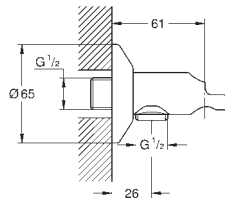

26 333 000

chrome

Valve
with wall shower holder
connection thread 1/2"
GROHE StarLight chrome finish
Please refer to local norms regarding installation.