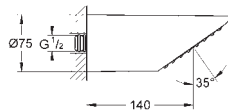

28 308 000

chrome

Sena 75
Head shower 1 spray
Normal spray
material: metal
GROHE DreamSpray perfect spray pattern
GROHE StarLight chrome finish
SpeedClean anti-lime system