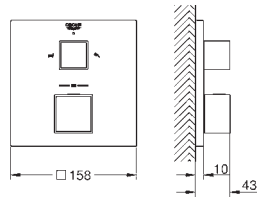

Grotherm Cube
Safety bath tub mixer for 2 outlets with integrated shut off/diverter valve
final installation for Rapido SmartBox (35 600)
GROHE TurboStat compact cartridge
GROHE FastFixation escutcheon with covered shaft sealing and covered fixing metal escutcheon, retroactively 6° adjustable
printed hand shower and bath filler symbol
GROHE SafeStop safety button at 38C
GROHE SafeStop Plus optional temperature limiter at 43°C or 46°C included
GROHE AquaDimmer, integrated shut off/diverter valve
flow performance: outlet B = 27 l/min, outlet C = 30 l/min

35 600 000
GROHE Rapido SmartBox universal rough-in box

34 741 000

chrome