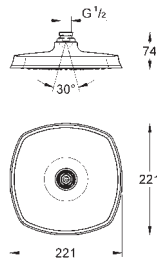

GROHE HEAD SHOWERS

Ref. no.

Colour

27 974 000
27 974 IGO

chrome
chrome/gold

Grandera 210
Head shower 1 spray
Rain
221 x 221 mm
material: metal
with ball joint rotation angle $\pm 15^\circ$
connection thread 1/2"

GROHE DreamSpray perfect spray pattern
GROHE StarLight chrome finish
SpeedClean anti-lime system