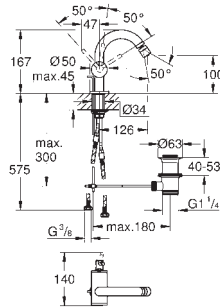

- 32 108 003
- 32 108 DC3
- 32 108 GL3
- 32 108 DA3
- 32 108 AL3

- chrome
- supersteel
- cool sunrise
- warm sunset
- brushed hard graphite

Atrio

Single-lever bidet mixer 1/2"

M-Size
GROHE SilkMove 28 mm ceramic cartridge
with temperature limiter
GROHE StarLight chrome finish
tubular C-spout with ball-joint mousseur
pop-up waste set 1 1/4"
flexible connection hoses