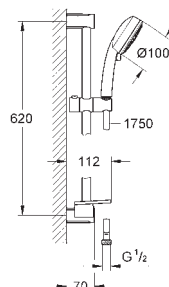

27 576 002

chrome

Tempesta Cosmopolitan 100
Shower set 3 sprays

hand shower (27 574)
shower rail, 600 mm
Relexaflex hose 1750 mm 1/2"x1/2" (28 154)
GROHE EasyReach tray (27 596)
GROHE EcoJoy 9,5 l/min flow limiter
GROHE DreamSpray perfect spray pattern
GROHE StarLight chrome finish
SpeedClean anti-lime system
Inner WaterGuide for a longer life