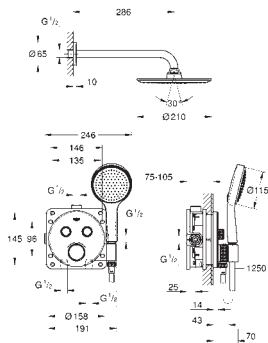

34 743 000

chrome

Grotherm SmartControl

Perfect shower set

concealed thermostat with 2 valves and integrated hand shower holder
Grotherm SmartControl set for final installation (29 120)
Rapido SmartBox (35 600)
Rainshower Cosmopolitan 210 head shower set (26 062)
hand shower Power&Soul Cosmopolitan 115 (27 661)
Silverflex shower hose 1.250 mm (28 362)