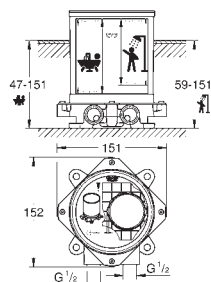

29 086 000

Rough-in set 1/2"
for floor-mounted bath spouts and mixers
installation plate with 360° horizontal and 3° vertical adjustment
installation depth 47-151 mm
depth compensation 104 mm
two 1/2" female connections (hot/cold supplies)
flushing plug