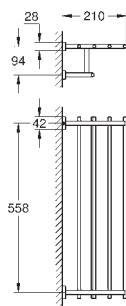

chrome  
supersteel  
brushed hard graphite

**Essentials Cube**  
**Towel holder**  
material: metal  
600 mm (functional length 558 mm)  
concealed fastening  
**GROHE StarLight** chrome finish

40 512 001  
40 512 DC1  
40 512 AL1