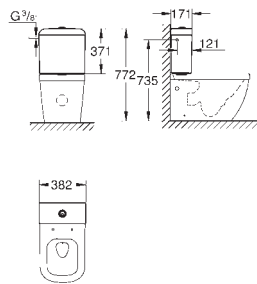

39 333 000

alpine white

**Euro Ceramic
Exposed flushing cistern**
side or back inlet
for back inlet please order mounting set 49 522 000 (sold separately)
including flushing set with dual flush
including fixation set
sanitary ware