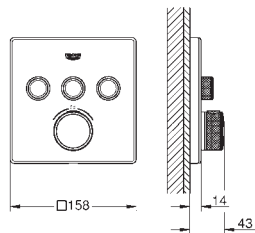

29 157 LS0

moon white

Grotherm SmartControl

GROHE FastFixation metal wall escutcheon, retroactively 6° adjustable

GROHE StarLight finish

GROHE SmartControl push for ON-OFF, turn for volume adjustment
exchangeable symbols

GROHE TurboStat compact cartridge

GROHE ProGrip with knurl structure

GROHE SafeStop safety button at 38°C

GROHE SafeStop Plus optional temperature limiter at 43°C or 46°C included

built-in non-return valves and dirt strainers

multiple outlets can be run simultaneously

cover plate in moon white acrylic glass

flow performance: outlet A = 23 l/min, outlet B = 27 l/min, outlet C = 23 l/min,

outlet A + B = 33 l/min, outlet A + B + C = 36 l/min

35 600 000

GROHE Rapido SmartBox universal rough-in box