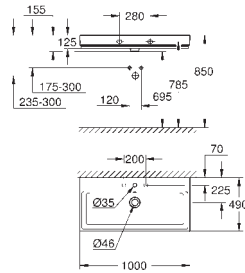

GROHE CUBE CERAMIC

Ref. no.

Colour

39 386 00H

alpine white

Cube Ceramic Wash basin 100

wall hung
1 hole punched, 2 holes pre-punched
with overflow
1010 x 490 mm
sanitary ware
PureGuard anti scale coating and anti bacterial glazing