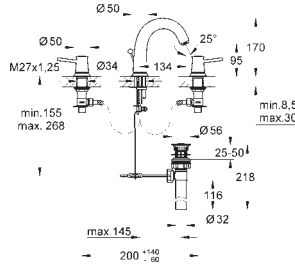

20 470 000

chrome

BauClassic
3-hole basin mixer 1/2"
ceramic headpart
GROHE StarLight chrome finish
spout with mousseur
pop-up waste set 1 1/4"
flexible connection hoses