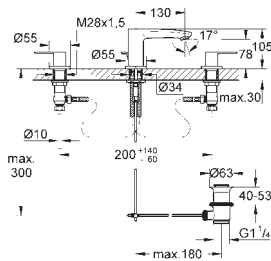

33 552 002

chrome

**ditto, with non-restricted flow**

23 043 003

chrome

**Eurostyle Cosmopolitan**  
**Single-lever basin mixer 1/2"**  
**L-Size**

**GROHE SilkMove** 35 mm ceramic cartridge  
adjustable flow rate limiter  
**GROHE StarLight** chrome finish  
**GROHE Zero** isolated inner water ways - lead and nickel free  
**GROHE FastFixation** installation system  
mousseur  
swivel tubular spout with stop restriction  
pop-up waste set 1 1/4"  
flexible connection hoses