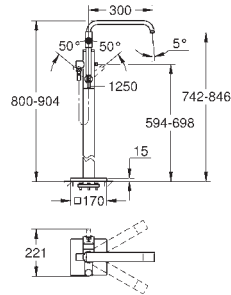

32 754 002

chrome

Allure
Single-lever bath mixer 1/2", floor mounted
final installation for 29 086 / 45 984
GROHE SilkMove 46 mm ceramic cartridge
GROHE StarLight chrome finish
automatic diverter: bath/shower
swivel spout with mousseur and stop limiter
projection 300 mm
integrated non-return valve in shower outlet
with shower holder
Sena hand shower 6.6 l/min
protected against backflow