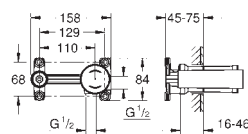

23 571 000

Single-lever mixer 1/2", universal concealed body
for 2-hole basin mixers
wall installation
GROHE SilkMove 35 mm ceramic cartridge
adjustable flow rate limiter
with temperature limiter
spout can be positioned on the right or left
DR-brass
installation device
with sealing sleeve