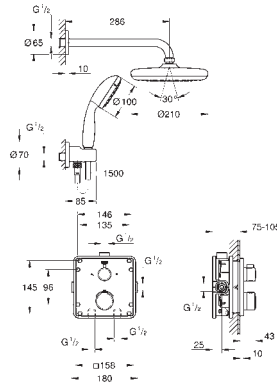

GROHE GROHTHERM 2 HANDLE TRIM SETS

Ref. no.

Colour

THERMOSTATS

34 729 000

chrome

Grotherm

Perfect shower set with Tempesta 210

Grotherm set for final installation with Aquadimmer (24 079)
GROHE Rapido SmartBox universal rough-in box, 1/2" (35 600)
head shower Tempesta 210 9.5 l/min (26 410)
Shower arm Rainshower 286 mm (28 576)
hand shower Tempesta 100 II (27 597)
shower outlet elbow (28 628)
Rotaflex shower hose 1500 mm 1/2" x 1/2" (28 409)