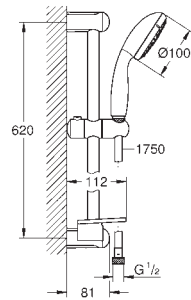

GROHE TEMPESTA

Ref. no.

Colour

27 600 001

chrome

Tempesta 100

Shower rail set 3 sprays

handshower (28 419)
shower rail, 600 mm (27 523)
Relaxaflex hose 1750 mm 1/2"x1/2" (28 154)
GROHE EasyReach tray (27 596)
GROHE EcoJoy 9,5 l/min flow limiter
GROHE DreamSpray perfect spray pattern
GROHE StarLight chrome finish
SpeedClean anti-lime system
Inner WaterGuide for a longer life
ShockProof silicone ring prevents damages caused by shower falling