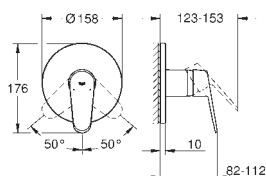

24 055 002

chrome

**Eurodisc Cosmopolitan
Single-lever shower mixer**

final installation for Rapido SmartBox (35 600)
GROHE SilkMove 46 mm ceramic cartridge
GROHE StarLight chrome finish
GROHE FastFixation escutcheon with covered shaft sealing and covered fixing
metal escutcheon, retroactively 6° adjustable
flow performance: outlet B or C = 30 l/min

35 600 000

GROHE Rapido SmartBox universal rough-in box