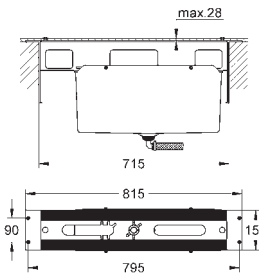

29 037 000

**4/5-hole bath/shower combination (optional)
base frame for installation**

drainage box with integrated outlet for splash water
caps to cover screw fixations always come in chrome color

45 388 000

Supporting legs for baseframe