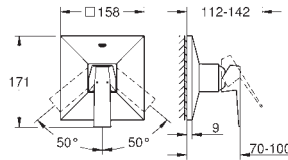

23 117 000

23 117 DC0

23 117 ALO

chrome

supersteel

brushed hard graphite

**Allure Brilliant**  
**Single-lever bidet mixer 1/2"**  
**M-Size**

**GROHE SilkMove** 28 mm ceramic cartridge  
temperature limiter  
**GROHE StarLight** chrome finish  
**GROHE FastFixation** installation system  
ball-joint mousseur  
pop-up waste set 1 1/4"  
flexible connection hoses