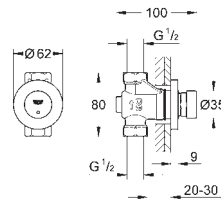

36 268 000

chrome

Euroeco Cosmopolitan T
Self-closing shower valve 1/2"

for concealed installation

for cold or premixed water

marking: blue/red

GROHE StarLight chrome finish

3 adjustable flow times: short - medium - long

(factory setting: medium), approx. 7, 15, 30 sec

(pressure dependent)