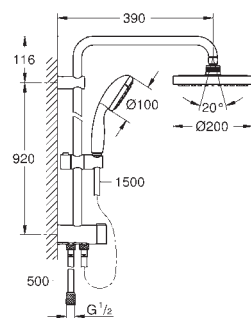

26 452 001

chrome

Tempesta System 200

Shower system with diverter for wall mounting

horizontal 390 mm shower arm, adjustable before installation

change by diverter between hand shower,

head shower or head shower Eco setting

head shower Tempesta Cosmopolitan 200 (27 541)

2 spray patterns (via diverter): Rain, SmartRain

with ball joint

hand shower Tempesta 100 (28 578)

adjustable in height with gliding element

distance between diverter and upper bracket: 920 mm

shower hose Relexaflex 1500 mm (28 151)

shower hose Relexaflex 500 mm

flexible installation: connection to faucet / wall union for

water supply with 1/2" thread of the 500 mm shower hose

minimum flow rate 7 l/min.

GROHE DreamSpray perfect spray pattern

GROHE StarLight chrome finish

SpeedClean anti-lime system

Inner WaterGuide for a longer life