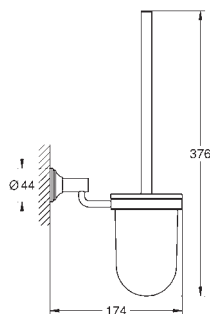

40 658 001

**Essentials Authentic
Toilet brush set**

material: glass / metal
wall mounted
concealed fastening
GROHE StarLight chrome finish

chrome

40 791 001

40 791 KS1

Spare brush head

white
velvet black

40 392 000

Spare brush

chrome

40 393 000

Spare glass

daVinci satin white