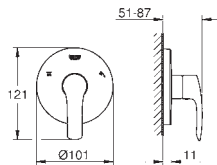

19 972 002

chrome

Eurosmart

5-port diverter trim

for use with diverter rough-in valve

29 708 000

without concealed body

GROHE StarLight chrome finish