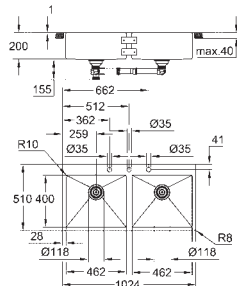

31 585 SD1

stainless steel

K800

Stainless steel sink

model: K800 120-S 102.4/51 2.0

mounting type: top mount or flush mount

material: stainless steel AISI 304 (V2A)

material thickness: 1 mm

GROHE StarLight finish

finish: satin finish

GROHE Whisper

min. cabinet size: 1200 mm

dimensions: 1024 x 510 mm

1 bowl: 462 x 400 x 200 mm

2 bowl: 462 x 400 x 200 mm

outer radius: R3, inner bowl radius: R10

GROHE FastFixation installation system

cut-out (top mount): 1009 x 495 mm

waste: Ø 3.5"/90 mm waste strainer with automatic waste fitting

accessories included: automatic waste fitting with rotary handle, waste kit, basket

strainer waste, mounting set

optional: push to open excenter (40 986 SD0)

amount of fasteners included (top mount): 10

new