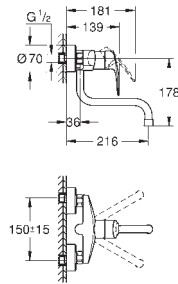

new

31 391 003

chrome

Eurosmart
Single-lever sink mixer 1/2"
wall mounted
GROHE StarLight chrome finish
GROHE SilkMove 35 mm ceramic cartridge
adjustable flow rate limiter
swivel tubular spout
swivel area 360°, projection 216 mm
S-unions

new

32 224 003

chrome

Eurosmart
Single-lever sink mixer 1/2"
wall mounted
GROHE StarLight chrome finish
GROHE SilkMove 35 mm ceramic cartridge
adjustable flow rate limiter
swivel tubular spout
swivel area 360°, projection 276 mm
S-unions

new

32 482 003

chrome

Eurosmart
Single-lever sink mixer 1/2"
wall mounted
GROHE StarLight chrome finish
GROHE SilkMove 35 mm ceramic cartridge
adjustable flow rate limiter
swivel tubular spout
swivel area 360°, projection 244 mm
C-unions