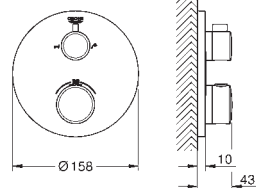

24 077 000

chrome

Grotherm

Safety bath tub mixer for 2 outlets with integrated shut off/diverter valve
final installation for Rapido SmartBox (35 600)

GROHE TurboStat compact cartridge

GROHE StarLight chrome finish

GROHE FastFixation escutcheon with covered shaft sealing and covered fixing metal escutcheon, retroactively 6° adjustable

printed hand shower and bath filler symbol

GROHE SafeStop safety button at 38C

GROHE SafeStop Plus optional temperature limiter at 43°C or 46°C included

GROHE AquaDimmer, integrated shut off/diverter valve

flow performance: outlet B = 27 l/min, outlet C = 30 l/min

35 600 000

GROHE Rapido SmartBox universal rough-in box