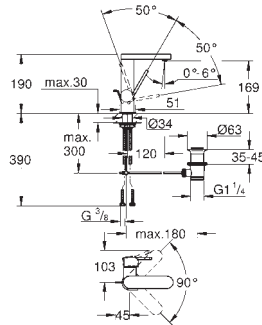

23 871 003
23 871 DC3
23 871 AL3

chrome
supersteel
brushed hard graphite

GROHE Plus
Single-lever basin mixer 1/2"
M-Size
GROHE SilkMove 28 mm ceramic cartridge
with temperature limiter
GROHE StarLight chrome finish
GROHE EcoJoy SpeedClean mousseur 5.7 l/min
GROHE AquaGuide adjustable mousseur
rapid installation system
swivel spout with easy docking, swivel area 90°
pop-up waste set 1 1/4"
flexible connection hoses