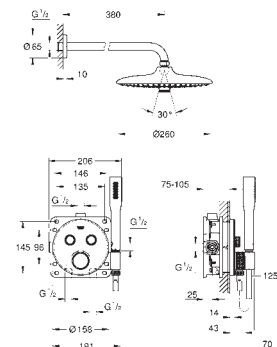

34 744 000

chrome

Grotherm SmartControl

Perfect shower set

concealed thermostat with 2 valves and integrated hand shower holder
Grotherm SmartControl set for final installation (29 120)
Rapido SmartBox (35 600)
Euphoria 260 head shower set 3 sprays (26 458)
hand shower Euphoria Cosmopolitan Stick (27 400)
Silverflex shower hose 1.250 mm (28 362)