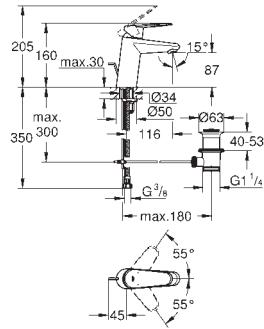

# GROHE EURODISC COSMOPOLITAN

Ref. no.

Colour

33 190 20E

chrome

**Eurodisc Cosmopolitan**  
**Single-lever basin mixer 1/2"**  
**S-Size**

**GROHE SilkMove** 35 mm ceramic cartridge  
adjustable flow rate limiter  
temperature limiter  
**GROHE StarLight** chrome finish  
**GROHE EcoJoy** SpeedClean mousseur 5.7 l/min  
**GROHE FastFixation Plus** installation  
pop-up waste set 1 1/4"  
flexible connection hoses