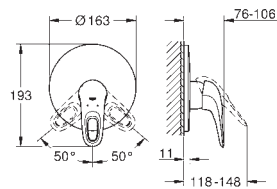

19 507 003

chrome

19 507 LS3

moon white/chrome

Eurostyle

Single-lever shower mixer

final installation for 33 964 000

without concealed body

loop metal lever

GROHE StarLight chrome finish

GROHE FastFixation covered fixation

escutcheon- and shaft-sealing

metal wall escutcheon