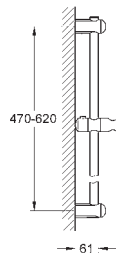

27 499 000

chrome

Euphoria

Shower rail, 600 mm

with wall holders, glide element and swivel holder

GROHE FastFixation upper bracket adjustable

GROHE StarLight chrome finish

27 500 000

chrome

ditto, 900 mm