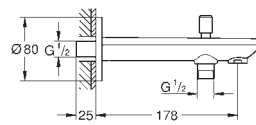

13 390 000

chrome

BauContemporary
Bath spout with diverter
wall mounted
GROHE StarLight chrome finish
mousseur
non-return valve
automatic diverter: bath/shower
projection 170 mm
male thread 1/2"