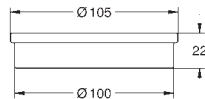

- 40 256 003

Soap dish
material: glass
fits in the following holder:
Atrio (40 305)

- glass matt