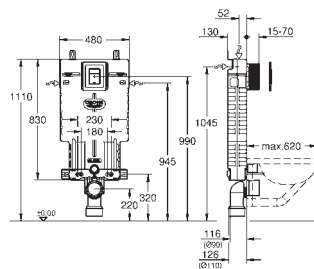

38 825 000

chrome

Uniset

2-in-1 set for WC

with flushing cistern GD 2, 6 - 9 I

Uniset element for WC (38 643 001)

Skate Cosmopolitan flush plate, chrome (38 732 000)