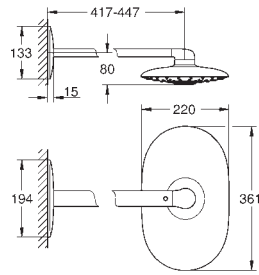

GROHE HEAD SHOWERS

Ref. no.

Colour

26 254 000

chrome

Rainshower Duo 360

Head shower set 450 mm, 2 sprays
head shower Rainshower Duo 360, spray plate chrome
2 spray patterns: GROHE PureRain and Trio Massage
horizontal 450 mm shower arm
GROHE DreamSpray perfect spray pattern
GROHE StarLight chrome finish
SpeedClean anti-lime system
Inner WaterGuide for a longer life
requires rough-in set 26 264 001 – to be ordered separately