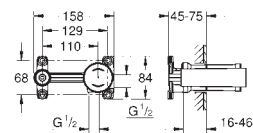

23 571 000
Single-lever mixer 1/2", universal concealed body

for 2-hole basin mixers
wall installation
GROHE SilkMove 35 mm ceramic cartridge
adjustable flow rate limiter
with temperature limiter
spout can be positioned on the right or left
DR-brass
installation device
with sealing sleeve