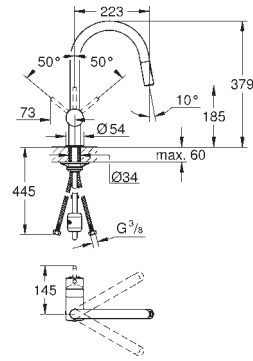

GROHE MINTA / MINTA SMARTCONTROL / MINTA TOUCH

Ref. no.

Colour

- 32 321 002
- 32 321 DC2
- 32 321 DA2
- 32 321 DL2
- 32 321 A02
- 32 321 AL2

- chrome
- supersteel
- warm sunset
- brushed warm sunset
- hard graphite
- brushed hard graphite

Minta
Single-lever sink mixer 1/2"
C-spout
GROHE StarLight chrome finish
GROHE SilkMove 46 mm ceramic cartridge
pull-out dual spray
diverter: laminar spray/SpeedClean shower jet
adjustable flow rate limiter
swivel tubular spout, swivel area 360°
protected against backflow
flexible connection hoses
rapid installation system