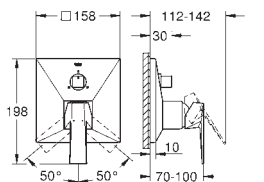

24 099 000

chrome

Allure Brilliant
Single-lever mixer with 3-way diverter

final installation for Rapido SmartBox (35 600)

GROHE SilkMove 46 mm ceramic cartridge

GROHE StarLight chrome finish

GROHE FastFixation escutcheon with covered shaft sealing and covered fixing metal escutcheon, retroactively 6° adjustable
3-way diverter
flow performance: outlet A = 27 l/min, outlet B = 27 l/min, outlet C = 27 l/min

35 600 000

GROHE Rapido SmartBox universal rough-in box