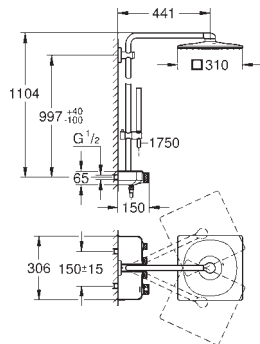

26 508 000	chrome
26 508 LS0	moon white
26 508 DC0	supersteel
26 508 GN0	brushed cool sunrise
26 508 DL0	brushed warm sunset
26 508 A00	hard graphite
26 508 AL0	brushed hard graphite

Euphoria SmartControl System 310 Cube Duo

Shower system with Safety Mixer for wall mounting

horizontal 450 mm shower arm
upper bracket adjustable for minimal adaption to existing drilling holes
exposed SmartControl Safety Mixer
head shower Rainshower SmartActive 310 Cube
GROHE PureRain and Centered Jet spray
hand shower Euphoria Cube (27 699)
adjustable in height with gliding element
Silverflex shower hose 1750 mm (28 388)
GROHE DreamSpray perfect spray pattern
GROHE CoolTouch no risk of scalding
GROHE TurboStat compact cartridge
GROHE ProGrip with knurl structure
GROHE EcoJoy for less water and perfect flow
GROHE StarLight chrome finish
GROHE SafeStop at 38°C
GROHE SafeStop Plus optional temperature limiter at 43°C included
GROHE SmartControl push for ON-OFF, turn for volume adjustment
integrated **GROHE EasyReach** shower tray
SpeedClean anti-lime system
Inner WaterGuide for a longer life
Twistfree to prevent hose from twisting
suitable for instantaneous heaters from 18 kW/h
minimum flow rate 7 l/min.