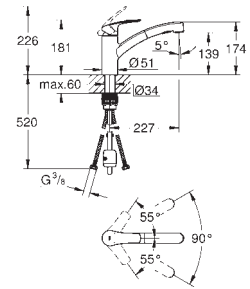

mousseur with coin slot for tool free replacement

flexible connection hoses

**GROHE FastFixation Plus** installation system

new

30 305 001  
30 305 DC1

chrome  
supersteel

**Eurosmart**

**Single-lever sink mixer 1/2"**