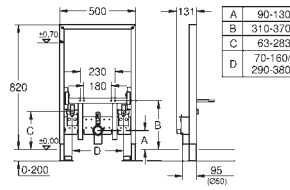

GROHE RAPID SL FOR WASH BASIN AND BIDET

Ref. no.

Colour

38 543 000

Rapid SL

Element for bidet, 0.82 m installation height

powder coated steel frame, self-supporting

for on-the-wall installations or studded walls

pre-assembled

height adjustable fitting connections

TUV approved

bidet fixing bolts

HT-outlet bend Ø 50 mm

seal Ø 32 mm

2 noise protected fitting connections 1/2"

for on-the-wall installation 38 558 00M needs to be ordered separately