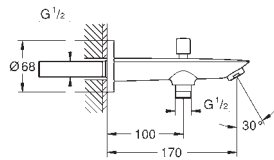

13 425 001

**BauCosmopolitan
Bath spout with diverter**

wall mounted
GROHE StarLight chrome finish
mousseur
non-return valve
automatic diverter: bath/shower
female thread 1/2"

chrome