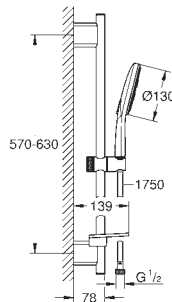

Rainshower SmartActive 130

Hand shower 3 sprays

spray plate moon white

GROHE Rain including DripStop, Jet including DripStop, ActiveMassage

GROHE EcoJoy 9,5 l/min flow limiter

GROHE DreamSpray perfect spray pattern

GROHE SmartTip showering spray selection via push of a ring

GROHE RainStart - hand shower starts always with Rain spray pattern

GROHE StarLight finish

SpeedClean anti-lime system

Inner WaterGuide for a longer life

universal mounting system, fitting all standard shower hoses

new