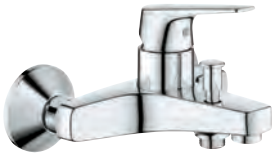

23 601 000

chrome

BauFlow
Single-lever bath mixer 1/2"
wall mounted
GROHE LongLife 35 mm ceramic cartridge
GROHE StarLight chrome finish
automatic diverter: bath/shower
mousseur
S-unions