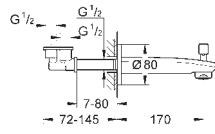

GROHE EUROSTYLE COSMOPOLITAN

Ref. no.

Colour

13 277 002

chrome

Eurostyle Cosmopolitan
Bath spout

wall mounted

GROHE StarLight chrome finish
mousseur

automatic diverter: bath/shower

male thread 1/2"

projection 170 mm