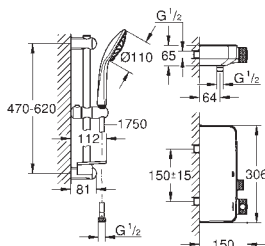

Grotherm SmartControl thermostatic shower mixer (34 719)

Euphoria 110 Massage shower set, 900 mm (27 226)

34 720 000

chrome

**Grotherm SmartControl  
Safety shower mixer 1/2" with shower set**

Grotherm SmartControl thermostatic shower mixer (34 719)