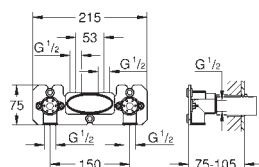

26 449 000

Concealed body for exposed/concealed variants

wall mounted
2 outlets 1/2"
installation depth 75-105 mm
flushing plug
wall sealing
installation device