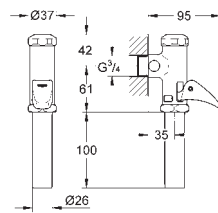

37 139 000

chrome

DAL-Automatic flush valve for WC
3/4"

chrome plated brass
GROHE StarLight chrome finish
for wash-down and wash-out bowls
with flow rate adjustment