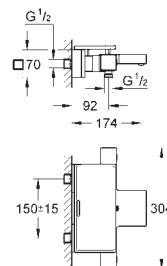

34 502 000

chrome

Grohtherm Cube
Bath Safety Mixer
wall mounted
GROHE StarLight chrome finish
GROHE SafeStop safety button at 38°C
GROHE SafeStop Plus optional temperature limiter at 43°C included
GROHE TurboStat compact cartridge
integrated stop valve
GROHE AquaDimmer Eco with multiple function:
integrated GROHE EcoButton, flow control, diverter: bath/shower
shower bottom outlet 1/2"
GROHE XL Waterfall
built-in non-return valves, dirt strainers
covered S-unions
GROHE EasyReach shower tray (18 700), removable for easy cleaning
GROHE EcoJoy for less water and perfect flow