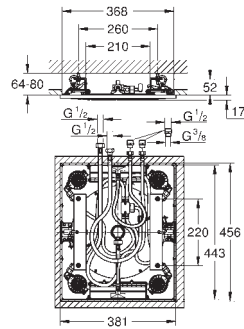

GROHE HEAD SHOWERS

Ref. no.

Colour

27 939 001

chrome

Rainshower F-Series 15"
Ceiling shower 3 sprays

Rain, Bokoma Spray, Waterfall and combinations
381 mm (width) x 17 mm (height) x 456 mm (depth)
material: metal

GROHE DreamSpray perfect spray pattern

GROHE StarLight chrome finish

GROHE XL Waterfall extra wide waterfall spray

SpeedClean anti-lime system

flow of single spray at 3 bar:

1 x Rain spray 300 mm: approx. 20 l/min

2 x XL Waterfall: 1 x Waterfall 20 l, 2 x Waterfall 32 l/min

4 x Bokoma Spray with adjustment angle 20°: 20 l/min

head shower has to be controlled by 4 outlets