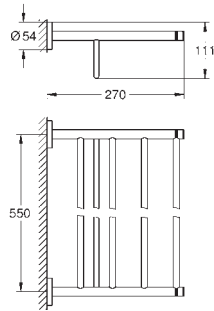

GROHE ESSENTIALS

Ref. no.

Colour

- 40 800 001
- 40 800 DC1
- 40 800 BE1
- 40 800 EN1
- 40 800 GL1
- 40 800 GN1
- 40 800 DA1
- 40 800 DL1
- 40 800 A01
- 40 800 AL1

- chrome
- supersteel
- polished nickel
- brushed nickel
- cool sunrise
- brushed cool sunrise
- warm sunset
- brushed warm sunset
- hard graphite
- brushed hard graphite

Essentials
Multi bath towel rack
material: metal
604 mm (functional length 550 mm)
concealed fastening
GROHE StarLight chrome finish

- 40 364 001
- 40 364 DC1
- 40 364 BE1
- 40 364 EN1
- 40 364 GL1
- 40 364 GN1
- 40 364 DA1
- 40 364 DL1
- 40 364 A01
- 40 364 AL1

- chrome
- supersteel
- polished nickel
- brushed nickel
- cool sunrise
- brushed cool sunrise
- warm sunset
- brushed warm sunset
- hard graphite
- brushed hard graphite

Essentials
Bathrobe hook
material: metal
concealed fastening
GROHE StarLight chrome finish