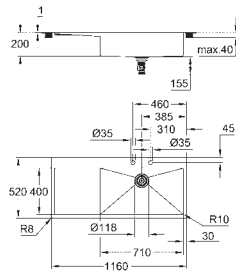

GROHE STAINLESS STEEL SINKS

Ref. no.

Colour

new

31 582 SD1

stainless steel

K1000

Stainless steel sink with drainer

model: K1000 80-S 116/52 1.0 rh

mounting type: top mount or flush mount

material: stainless steel AISI 304 (V2A)

material thickness: 1 mm

GROHE StarLight finish

finish: satin finish

GROHE Whisper

min. cabinet size: 800 mm

dimensions: 1160 x 520 mm

1 bowl: 710 x 400 mm

outer radius: R3, inner bowl radius: R10

GROHE FastFixation installation system

sink mountable right

cut-out (top mount): 1145 x 505 mm

waste: Ø 3.5"/90 mm waste strainer with automatic waste fitting

accessories included: automatic waste fitting with rotary handle, waste kit, basket

strainer waste, mounting set

optional: push to open excenter (40 986 SD0)

amount of fasteners included (top mount): 10

new