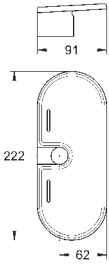

GROHE SHOWER ACCESSORIES

Ref. no.

Colour

27 596 000

GROHE EasyReach tray
acrylic
for Tempesta and Euphoria
shower rails Ø 22 mm