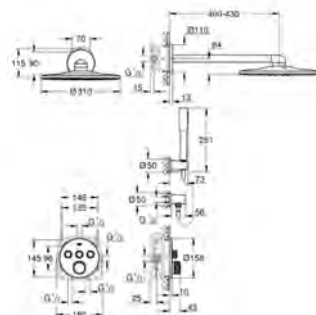

34 705 000

chrome

Grotherm SmartControl

Perfect shower set with Rainshower SmartActive 310

concealed safety mixer with 3 valves
Grotherm SmartControl set for final installation (29 121)
Rapido SmartBox (35 600)
Rainshower SmartActive 310 head shower set (26 475), rough-in (26 483)
Euphoria Cosmopolitan Stick handshower (27 367)
Rainshower wall holder (27 074)
Rainshower wall union 1/2" (27 057)
Silverflex shower hose 1500 mm 1/2" x 1/2" (28 364)

new