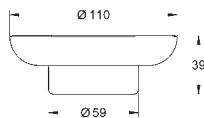

- 40 368 001

glass clear

Essentials

Soap dish

material: glass
fits in the following holders:
Essentials (40 369 xx1)
Essentials Cube (40 508)
Bau Cosmopolitan (40 585)
Essentials Authentic (40 652)