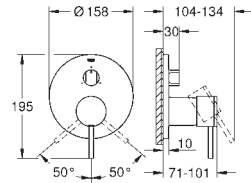

24 096 003
24 096 DC3
24 096 GL3
24 096 DA3
24 096 AL3

chrome
supersteel
cool sunrise
warm sunset
brushed hard graphite

Atrio

Single-lever mixer with 3-way diverter

final installation for Rapido SmartBox (35 600)

GROHE SilkMove 46 mm ceramic cartridge

GROHE StarLight chrome finish

GROHE FastFixation escutcheon with covered shaft sealing and covered fixing

metal escutcheon, retroactively 6° adjustable

3-way diverter

flow performance: outlet A = 27 l/min, outlet B = 27 l/min, outlet C = 27 l/min

35 600 000

GROHE Rapido SmartBox universal rough-in box