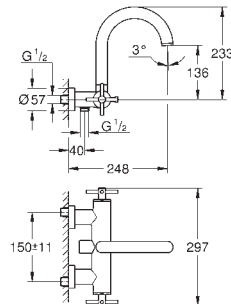

25 010 003
25 010 DC3
25 010 GL3
25 010 DA3
25 010 AL3

chrome
supersteel
cool sunrise
warm sunset
brushed hard graphite

Atrio
Bath mixer 1/2"
wall mounted
ceramic headparts 1/2", 90°
GROHE StarLight chrome finish
automatic diverter: bath/shower
swivel tubular spout with stop restriction
mousseur
integrated non-return valve in shower outlet
covered S-unions
protected against backflow
with cross handles
Sets of caps with „H“ and „C“ marking and without marking