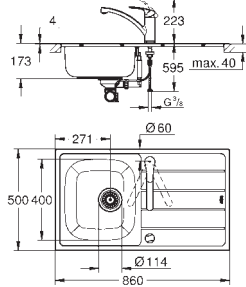

31 565 SD1

stainless steel

Eurosmart

Kitchen sink and tap bundle

K200 stainless steel sink with drainer (31 552 SD1)

Eurosmart single lever sink mixer (33 281 003)

new