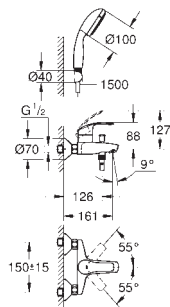

33 302 20A

chrome

Eurosmart
Single-lever bath mixer 1/2"
wall mounted

GROHE SilkMove 35 mm ceramic cartridge
with temperature limiter
GROHE StarLight chrome finish
adjustable flow rate limiter
automatic diverter: bath/shower
mousseur
integrated non-return valve in shower outlet
S-unions
metal wall escutcheons
protected against backflow
with shower set
hand shower Tempesta 100, 1 spray, 9.5 l/min (27 923)
wall shower holder (28 605)
Relaxflex hose 1500 mm 1/2"x1/2" (28 151)