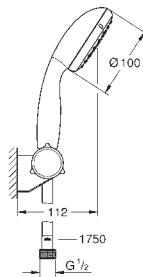

27 601 10E

chrome

Tempesta 100

Wall holder set 2 sprays

hand shower Tempesta 100 II (27 597)

wall shower holder adjustable (27 595)

Relaxaflex hose 1750 mm 1/2"x1/2" (28 154)

GROHE EcoJoy 5.7 l/min. flow limiter

GROHE DreamSpray perfect spray pattern

GROHE StarLight chrome finish

SpeedClean anti-lime system

Inner WaterGuide for a longer life

ShockProof silicone ring prevents damages caused by shower falling

27 803 10E

chrome

Tempesta 100

Wall holder set 2 sprays

hand shower Tempesta 100 II (27 597)

wall shower holder (28 605), not adjustable

Relaxaflex hose 1500 mm 1/2"x1/2" (28 151)

GROHE EcoJoy 5.7 l/min. flow limiter

GROHE DreamSpray perfect spray pattern

GROHE StarLight chrome finish

SpeedClean anti-lime system

Inner WaterGuide for a longer life

ShockProof silicone ring prevents damages caused by shower falling