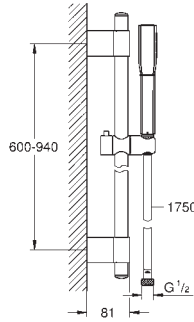

# GROHE GRANDERA

Ref. no.

Colour

27 993 000  
27 993 IGO

chrome  
chrome/gold

**Grandera Stick**  
**Wall holder set 1 spray**  
Stick hand shower (26 037)  
Wall hand shower holder (27 969)  
Rotaflex shower hose 1500 mm (28 417)  
**GROHE EcoJoy** 7.6 l/min flow limiter  
**GROHE DreamSpray** perfect spray pattern  
**Inner WaterGuide** for a longer life  
**GROHE CoolTouch** no risk of scalding  
**GROHE StarLight** chrome finish  
**SpeedClean** anti-lime system