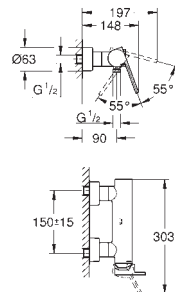

33 577 003

33 577 DC3

33 577 AL3

chrome
supersteel
brushed hard graphite

GROHE Plus
Single-lever shower mixer 1/2"

wall mounted

GROHE SilkMove 35 mm ceramic cartridge
with temperature limiter

GROHE StarLight chrome finish

1/2" shower outlet

integrated non-return valve

covered S-unions

protected against backflow