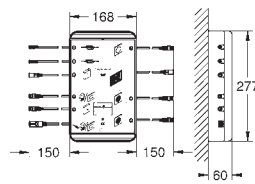

26 374 000

**GROHE F-digital Deluxe
Base unit box 4.0 Bluetooth F-Series 40" (BCU V4.0)**
to control LightCurtain of Rainshower F-Series 40"

AquaSymphony ceiling shower

additional light, sound and steam modules can be connected

1. 2 plug connections, each for one pair of sound modules (36 360 000)
   - 1 plug connection for one pair of light modules (36 359 000)
   - 1 plug connection LightCurtain for AquaSymphony (26 373 000)
   - 2 plug connections for steam module
   - 2 plug connections for power supply
   - 2 plug connections for Bluetooth unit (supply voltage and data line)
2. must be accessible for service