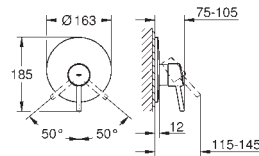

19 345 001

chrome

Concetto

Single-lever shower mixer

final installation for 33 964 000
without concealed body

GROHE StarLight chrome finish

escutcheon- and shaft-sealing
wall escutcheon
covered fixing