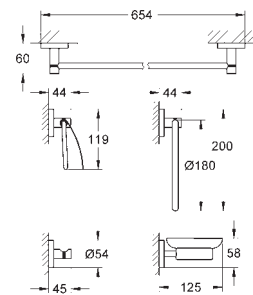

40 344 001
40 344 DC1

chrome
supersteel

Essentials
Master bathroom accessories set 5-in-1
material: glass / metal
towel ring (40 365 001)
towel rail, 600 mm (40 366 001)
robe hook (40 364 001)
paper holder with cover (40 367 001)
soap dish with holder (40 444 001)
concealed fastening
GROHE StarLight chrome finish