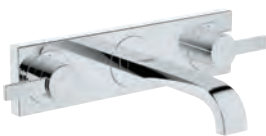

20 189 000

chrome

Allure
3-hole basin mixer 1/2"
S-Size
wall mounted
without concealed body
final installation for 29 025
with lever handles
headparts 1/2" - 90°
GROHE StarLight chrome finish
flow limiter 8 l/min.
spout with mousseur
centre distance 200 mm
projection 172 mm

20 193 000

chrome

ditto, projection 220 mm