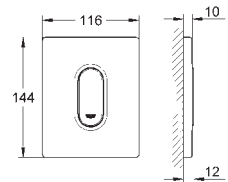

38 857 000
38 857 SH0
38 857 P00

chrome
alpine white
matt chrome

Arena Cosmopolitan Actuation plate
manual activation for urinal
set for final installation
for Rapido U or Rapido UMB
116 x 144 mm
mechanical functional cartridge
flow pressure min 0.5 bar
operating pressure max 6 bar
1.0 - 6.0 adjustable
GROHE StarLight chrome finish