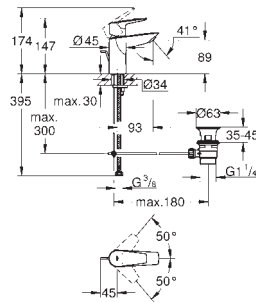

23 328 001

chrome

BauEdge
Single-lever basin mixer 1/2"
S-Size
GROHE Longlife 28 mm ceramic cartridge
with temperature limiter
GROHE StarLight chrome finish
GROHE Zero isolated inner water ways - lead and nickel free
GROHE EcoJoy mousseur 5.7 l/min
rapid installation system
plastic pop-up waste set 1 1/4"
flexible connection hoses

23 895 001

chrome

ditto, smooth body with push open waste set

new