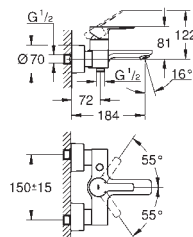

33 849 001
33 849 DC1
33 849 AL1

chrome
supersteel
brushed hard graphite

Lineare
Single-lever bath mixer 1/2"
wall mounted
GROHE SilkMove 35 mm ceramic cartridge
with temperature limiter
GROHE StarLight chrome finish
automatic diverter: bath/shower
mousseur
1/2" shower outlet
integrated non-return valve
covered S-unions
protected against backflow