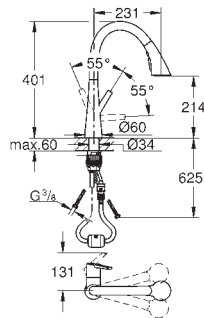

Zedra Touch

Electronic single-lever sink mixer 1/2"

Touch: activation of water via skin contact

battery supply 6 V lithium-battery, type CR-P2

CE approved, solenoid valve

safety stop after 60 sec.(factory set)

GROHE StarLight chrome finish

GROHE SilkMove 35 mm ceramic cartridge

GROHE Zero isolated inner water ways - lead and nickel free

GROHE Magnetic Docking guarantees easy retraction and smooth docking

pull-out spray with 3 spray types

diverter: laminar spray/SpeedClean shower jet/GROHE Blade spray

stop function - pause button to stop the water flow

automatic return to laminar spray

adjustable flow rate limiter

swivel tubular spout, swivel area 360°

protected against backflow

flexible connection hoses

new