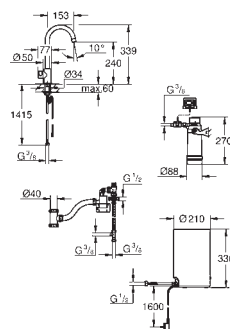

30 085 001
30 085 DC1

chrome
supersteel

GROHE Red Mono

Pillar tap and M size boiler

GROHE Red Mono pillar tap

C-spout

GROHE ChildLock push buttons for boiling water

TÜV certified triple electronic safeguards against accidental activation of boiling water

GROHE StarLight chrome finish

insulated tubular spout, swivel area 150°

GROHE Red boiler M size

3 liter 100° C boiling water, 4 liter total capacity

required inlet pressure: 1-7 bar

with flexible connection hose and outlet for boiling water

CE approved

power supply 230 V 50 Hz

energy efficiency class A

GROHE Red filter set for protection of the boiler from limescale

capacity 600 l at 20° dKH, 5 phase filter

flow rate measuring unit