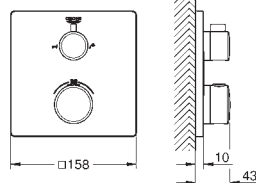

GROHE GROHTHERM 2 HANDLE TRIM SETS

Ref. no.

Colour

24 078 000

chrome

Grotherm

Safety mixer for 1 outlet with shut off valve

final installation for Rapido SmartBox (35 600)

GROHE TurboStat compact cartridge

GROHE StarLight chrome finish

GROHE FastFixation escutcheon with covered shaft sealing and covered fixing

metal escutcheon, retroactively 6° adjustable

GROHE SafeStop safety button at 38°C

GROHE SafeStop Plus optional temperature limiter at 43°C or 46°C included

built-in non-return valves and dirt strainers

ceramic stop valve, 120°

flow performance: outlet B = 27 l/min, outlet C = 30 l/min

35 600 000

GROHE Rapido SmartBox universal rough-in box

24 079 000

chrome

Grotherm

Safety shower mixer for 2 outlets with integrated shut off/diverter valve

final installation for Rapido SmartBox (35 600)

GROHE TurboStat compact cartridge

GROHE StarLight chrome finish

GROHE FastFixation escutcheon with covered shaft sealing and covered fixing

metal escutcheon, retroactively 6° adjustable

printed head and hand shower symbol

GROHE SafeStop safety button at 38°C

GROHE SafeStop Plus optional temperature limiter at 43°C or 46°C included

GROHE AquaDimmer, integrated shut off/diverter valve

flow performance: outlet B = 27 l/min, outlet C = 30 l/min

35 600 000

GROHE Rapido SmartBox universal rough-in box

24 080 000

chrome

Grotherm

Safety bath tub mixer for 2 outlets with integrated shut off/diverter valve

final installation for Rapido SmartBox (35 600)

GROHE TurboStat compact cartridge

GROHE StarLight chrome finish

GROHE FastFixation escutcheon with covered shaft sealing and covered fixing

metal escutcheon, retroactively 6° adjustable

printed hand shower and bath filler symbol

GROHE SafeStop safety button at 38°C