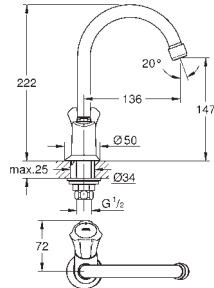

20 393 001

chrome

**Costa L
Pillar tap 1/2"**
metal handle
heat insulated
screwable
marking: blue
Longlife headpart
swivel tubular spout with mousseur
GROHE StarLight chrome finish