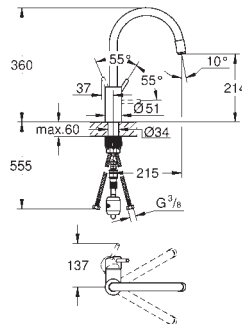

32 663 003
32 663 DC3

chrome
supersteel

Concetto

Single-lever sink mixer 1/2"

high spout

GROHE StarLight chrome finish

GROHE SilkMove 35 mm ceramic cartridge

GROHE Zero isolated inner water ways - lead and nickel free

pull-out laminar spray

adjustable flow rate limiter

swivel tubular spout

swivel area 360°

protected against backflow

flexible connection hoses

GROHE FastFixation rapid installation system