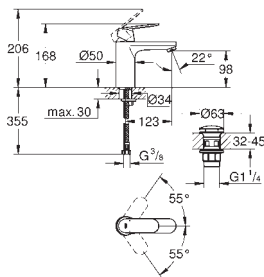

23 926 000

chrome

Eurocosmo

Single-lever basin mixer 1/2"

M-Size

GROHE SilkMove 35 mm ceramic cartridge

adjustable flow rate limiter

GROHE StarLight chrome finish

GROHE EcoJoy mousseur 5.7 l/min

GROHE FastFixation rapid installation system

smooth body with push-open pop-up waste set 1 1/4"

flexible connection hoses