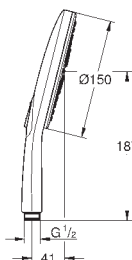

26 590 000

chrome

Rainshower SmartActive 150
Hand shower 3 sprays

spray plate chrome

GROHE Rain including DripStop, Jet including DripStop, ActiveMassage

GROHE EcoJoy 9,5 l/min flow limiter

GROHE DreamSpray perfect spray pattern

GROHE SmartTip showering spray selection via push of a ring

GROHE RainStart - hand shower starts always with Rain spray pattern

GROHE StarLight chrome finish

SpeedClean anti-lime system

Inner WaterGuide for a longer life

universal mounting system, fitting all standard shower hoses