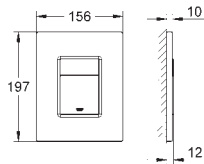

38 732 SD0

stainless steel

Skate Cosmopolitan Wall plate, stainless steel

for dual flush
for pneumatic discharge valve AV1
vertical installation
156 x 197 mm
plastic fixing frame
not suitable for GROHE Fresh

GROHE StarLight finish

GROHE EcoJoy for less water and perfect flow

for combination with Rapid SL and Uniset with GD 2 cisterns
for use with Rapid SLX please order shaft 66 791 000 (sold separately)

38 776 SD0

stainless steel

ditto, horizontal installation