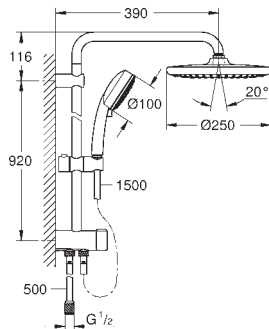

Tempesta Cosmopolitan System 210

Shower system with single lever mixer for wall mounting

horizontal swivable 390 mm shower arm

exposed single-lever shower mixer with diverter

head shower Tempesta 210 (26 408)

spray pattern: Rain

with ball joint

hand shower Tempesta Cosmopolitan 100 (27 571)

adjustable in height with gliding element

Rotaflex shower hose 1750 mm 1/2" x 1/2" (28 410)

GROHE SilkMove 46 mm ceramic cartridge

GROHE DreamSpray perfect spray pattern

GROHE StarLight chrome finish

SpeedClean anti-lime system

Inner WaterGuide for a longer life

Twistfree to prevent hose from twisting

suitable for instantaneous heaters from 18 kW/h

minimum flow rate 7 l/min.

new