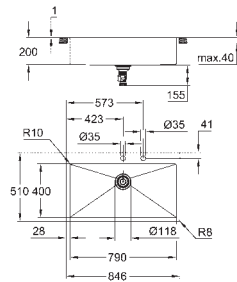

GROHE STAINLESS STEEL SINKS

Ref. no.

Colour

new

31 584 SD1

stainless steel

K800

Stainless steel sink

model: K800 90-S 84.6/51 1.0

mounting type: top mount or flush mount

material: stainless steel AISI 304 (V2A)

material thickness: 1 mm

GROHE StarLight finish

finish: satin finish

GROHE Whisper

min. cabinet size: 900 mm

dimensions: 846 x 510 mm

1 bowl: 790 x 400 x 200 mm

outer radius: R3, inner bowl radius: R10

GROHE FastFixation installation system

cut-out (top mount): 831 x 495 mm

waste: Ø 3.5"/90 mm waste strainer with automatic waste fitting

accessories included: automatic waste fitting with rotary handle, waste kit, basket

strainer waste, mounting set

optional: push to open excenter (40 986 SD0)

amount of fasteners included (top mount): 10

new