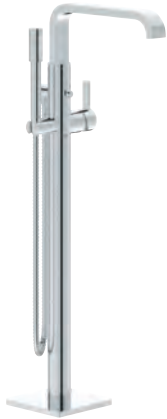

**45 388 000**

**Supporting legs**  
for baseframe  
for direct floor installation  
fixing material  
in units of 2

**32 754 002**

chrome

**Allure**  
**Single-lever bath mixer 1/2", floor mounted**  
final installation for 29 086 / 45 984  
**GROHE SilkMove** 46 mm ceramic cartridge  
**GROHE StarLight** chrome finish  
automatic diverter: bath/shower  
swivel spout with mousseur and stop limiter  
projection 300 mm  
integrated non-return valve in shower outlet  
with shower holder  
Sena hand shower 6.6 l/min  
protected against backflow