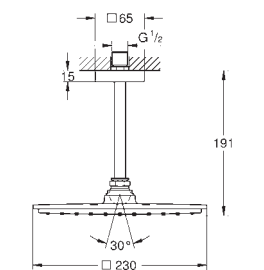

26 065 000 chrome
Rainshower Allure 230
Head shower set ceiling 154 mm, 1 spray
head shower Rainshower Allure 230 (27 480)
material: metal
1 spray pattern: Rain
shower arm Rainshower ceiling 154 mm (27 711)
GROHE EcoJoy 9,5 l/min flow limiter
GROHE DreamSpray perfect spray pattern
GROHE StarLight chrome finish
SpeedClean anti-lime system