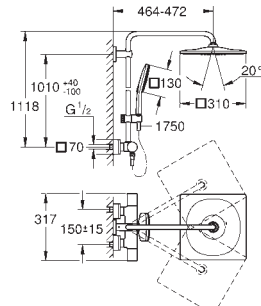

Rainshower SmartActive 310

Shower system with Safety Mixer for wall mounting

horizontal swivable 450 mm shower arm
exposed Safety Mixer with Aquadimmer function
head shower Rainshower Mono 310 (26 562)
with ball joint

hand shower Rainshower SmartActive 130 (26 574)

adjustable in height with gliding element
including performance grip

Silverflex shower hose 1750 mm (28 388)

GROHE TurboStat compact cartridge

GROHE SafeStop safety button at 38°C

GROHE SafeStop Plus optional temperature limiter at 43°C included

GROHE CoolTouch no risk of scalding

GROHE DreamSpray perfect spray pattern

GROHE One-Click Showering spray selection with one click

GROHE StarLight finish

GROHE EcoJoy 9,5 l/min flow limiter

GROHE FastFixation (upper bracket adjustable)

SpeedClean anti-lime system

suitable for instantaneous heaters from 18 kW/h

minimum flow rate 7 l/min.

new