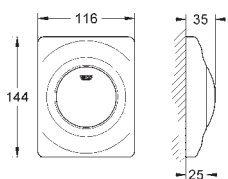

38 808 000
38 808 SH0
38 808 P00

chrome
alpine white
matt chrome

Surf Actuation plate
manual activation for urinal
set for final installation
for Rapido U or Rapido UMB
116 x 144 mm
mechanical functional cartridge
flow pressure min 0.5 bar
operating pressure max 6 bar
1.0 - 6.0 adjustable
GROHE StarLight chrome finish