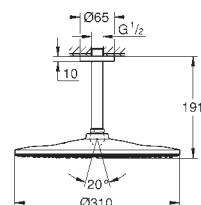

1. 26 560 000 **chrome**
2. **Rainshower Mono 310**
   Head shower set ceiling 142 mm, 1 spray
   head shower Rainshower 310, spray plate chrome (26 562)
   1 spray pattern: GROHE PureRain
   Rainshower shower arm ceiling 142 mm (28 724)
   GROHE EcoJoy 9,5 l/min flow limiter
   GROHE DreamSpray perfect spray pattern
   GROHE StarLight chrome finish
   SpeedClean anti-lime system
   Inner WaterGuide for a longer life

- 26 559 000 **chrome**
- ditto, with non-restricted flow