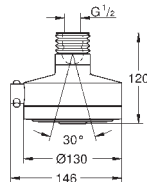

27 530 000

chrome

Relaxa Deluxe 130
Head shower 4 sprays
Normal, Rain, Champagne spray,
Champagne spray Deluxe
ball joint $\pm 15^\circ$ rotatable
GROHE EcoJoy 9,5 l/min flow limiter
GROHE DreamSpray perfect spray pattern
GROHE StarLight chrome finish
Inner WaterGuide for a longer life