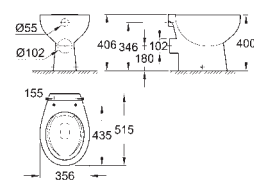

39 430 000

alpine white

Bau Ceramic

Floor standing WC

wash down

rimless

horizontal outlet

flush volume 6/3 l

including fixation set

sanitary ware