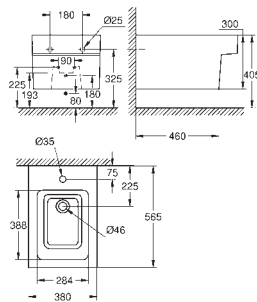

**39 488 000**

**alpine white**

**Cube Ceramic**  
**WC seat soft close**  
with lid  
soft close  
quick release function  
detachable  
material: Duroplast  
including fixation set  
compatible with all Cube Ceramic bowls