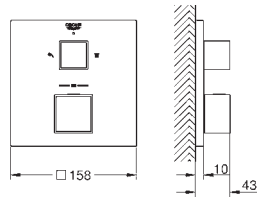

Grotherm Cube
Safety shower mixer for 2 outlets with integrated shut off/diverter valve
final installation for Rapido SmartBox (35 600)
GROHE TurboStat compact cartridge
GROHE FastFixation escutcheon with covered shaft sealing and covered fixing metal escutcheon, retroactively 6° adjustable
printed head and hand shower symbol
GROHE SafeStop safety button at 38C
GROHE SafeStop Plus optional temperature limiter at 43°C or 46°C included
GROHE AquaDimmer, integrated shut off/diverter valve
flow performance: outlet B = 27 l/min, outlet C = 30 l/min

35 600 000
GROHE Rapido SmartBox universal rough-in box

24 155 000
24 155 DC0
24 155 AL0

chrome
supersteel
brushed hard graphite