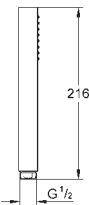

27 699 000 **chrome**

Euphoria Cube Stick
Hand shower 1 spray
Normal spray
GROHE EcoJoy 9,5 l/min flow limiter
GROHE DreamSpray perfect spray pattern
GROHE StarLight chrome finish
SpeedClean anti-lime system
Inner WaterGuide for a longer life
universal mounting system, fitting all standard shower hoses

27 698 000 **chrome**
ditto, with non-restricted flow