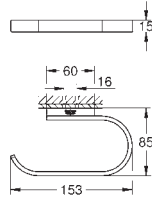

GROHE SELECTION

Ref. no.

Colour

new

- 41 068 000 chrome
- 41 068 DC0 supersteel
- 41 068 BE0 polished nickel
- 41 068 EN0 brushed nickel
- 41 068 GL0 cool sunrise
- 41 068 GN0 brushed cool sunrise
- 41 068 DA0 warm sunset
- 41 068 DL0 brushed warm sunset
- 41 068 A00 hard graphite
- 41 068 AL0 brushed hard graphite

Selection
Toilet paper holder
without cover
material: metal
wall mounted
concealed fastening
GROHE StarLight chrome finish

new