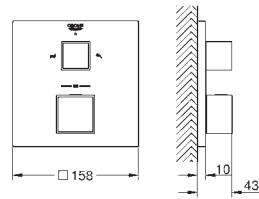

GROHE GROHTHERM 2 HANDLE TRIM SETS

Ref. no.

Colour

24 155 000
24 155 DC0
24 155 AL0

chrome
supersteel
brushed hard graphite

Grotherm Cube

Safety bath tub mixer for 2 outlets with integrated shut off/diverter valve
final installation for Rapido SmartBox (35 600)

GROHE TurboStat compact cartridge

GROHE FastFixation escutcheon with covered shaft sealing and covered fixing metal escutcheon, retroactively 6° adjustable
printed hand shower and bath filler symbol

GROHE SafeStop safety button at 38C

GROHE SafeStop Plus optional temperature limiter at 43°C or 46°C included

GROHE AquaDimmer, integrated shut off/diverter valve
flow performance: outlet B = 27 l/min, outlet C = 30 l/min

35 600 000

GROHE Rapido SmartBox universal rough-in box