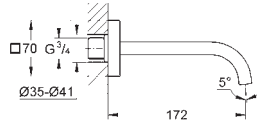

GROHE ALLURE

Ref. no.

Colour

13 264 000

chrome

Allure
Bath spout 3/4"
wall mounted
GROHE StarLight chrome finish
projection 172 mm
mousseur