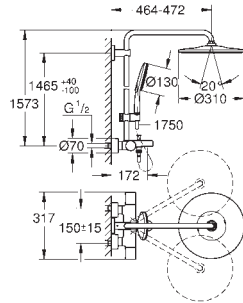

GROHE RAINSHOWER SMARTACTIVE SYSTEM

Ref. no.

Colour

new