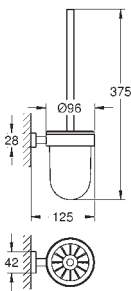

40 513 001
40 513 DC1
40 513 AL1

chrome
supersteel
brushed hard graphite

Essentials Cube
Toilet brush set
material: glass / metal
wall mounted
concealed fastening
GROHE StarLight chrome finish

40 791 001
40 791 KS1

white
velvet black

40 392 000

chrome

40 393 000

daVinci satin white

40 778 001

chrome