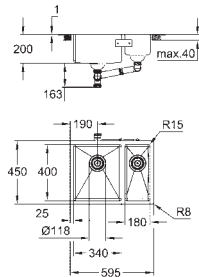

GROHE STAINLESS STEEL SINKS

Ref. no.

Colour

new