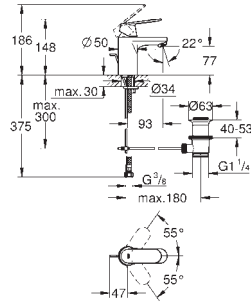

GROHE EUROCOSMO

Ref. no.

Colour

32 825 00E

chrome

Eurocosmo

Single-lever basin mixer 1/2"

S-Size

GROHE SilkMove 35 mm ceramic cartridge

adjustable flow rate limiter

temperature limiter

GROHE StarLight chrome finish

GROHE EcoJoy SpeedClean mousseur 5.7 l/min

GROHE FastFixation installation system

pop-up waste set 1 1/4"

flexible connection hoses