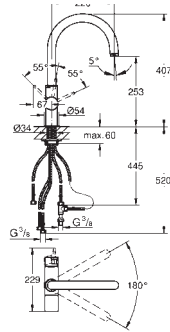

GROHE BLUE PURE

Ref. no.

Colour

33 251 000

chrome

GROHE Blue

Single-lever sink mixer 1/2"

C-spout

GROHE SilkMove 46 mm ceramic cartridge

GROHE StarLight chrome finish

swivel tubular spout

separate inner water ways for filtered and non-filtered water

flexible connection hoses

Product contains built-in LED lamps, which cannot be changed: energy efficiency class: A+