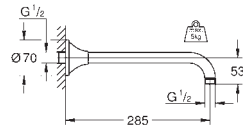

27 986 000
27 986 IGO

chrome
chrome/gold

Rainshower Grandera
Shower arm 285 mm
projection 282 mm
material: metal
connection thread 1/2"
GROHE StarLight chrome finish