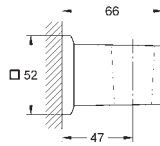

27 706 000

chrome

27 706 DC0
27 706 AL0
Allure Brilliant
Wall hand shower holder
not adjustable
material: metal
GROHE StarLight chrome finish

supersteel
brushed hard graphite