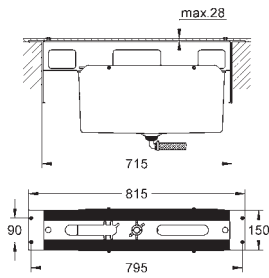

Ref. no.

Colour

29 037 000

**4/5-hole bath/shower combination (optional)
base frame for installation**

drainage box with integrated outlet for splash water
caps to cover screw fixations always come in chrome color

45 388 000

Supporting legs for baseframe