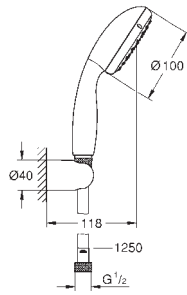

# GROHE TEMPESTA

Ref. no.

Colour

27 798 10E

chrome

**Tempesta 100**

**Wall holder set 2 sprays**

hand shower Tempesta 100 II (27 597)  
 wall shower holder (28 605), not adjustable  
 Relaxaflex hose 1250 mm 1/2" x 1/2" (28 150)  
**GROHE EcoJoy** 5.7 l/min. flow limiter  
**GROHE DreamSpray** perfect spray pattern  
**GROHE StarLight** chrome finish  
**SpeedClean** anti-lime system  
**Inner WaterGuide** for a longer life  
**ShockProof** silicone ring prevents damages  
 caused by shower falling