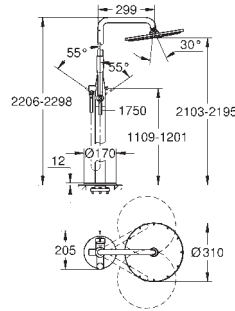

23 741 001

chrome

23 741 DC1

supersteel

GROHE Essence

Single-lever free-standing shower system

floor-mounted

final installation for 45 984, 29 086

GROHE SilkMove 35 mm ceramic cartridge

with temperature limiter

GROHE StarLight chrome finish

automatic diverter, head shower/hand shower

360° horizontal swivable shower arm

integrated non-return valve in shower outlet

with shower holder

Rainshower Cosmopolitan 310 head shower 9.5 l/min (27 477)

GROHE DreamSpray perfect spray pattern

SpeedClean anti-lime system

for chrome: hand shower 27 806, for other colours: hand shower 26 465

Silverflex shower hose 1750 mm (28 388)

protected against backflow