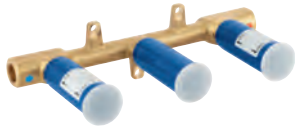

29 025 002

Concealed body
for 3-hole wash-basin mixer
wall installation
Installation depth 43 - 85 mm
DR-brass
installation device
with sealing sleeve