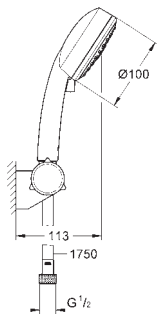

GROHE TEMPESTA

Ref. no.

Colour

27 584 002

chrome

Tempesta Cosmopolitan 100
Shower set 3 sprays

hand shower (27 574)

wall shower holder adjustable (27 595)

Relaxaflex hose 1750 mm 1/2"x1/2" (28 154)

GROHE EcoJoy 9,5 l/min flow limiter

GROHE DreamSpray perfect spray pattern

GROHE StarLight chrome finish

SpeedClean anti-lime system

Inner WaterGuide for a longer life