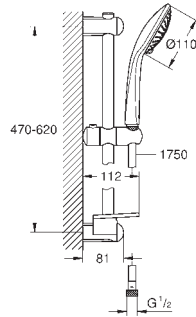

27 232 001

chrome

Euphoria 110 Champagne
Shower rail set 3 sprays
handshower Champagne (27 222)
shower rail, 600 mm (27 499)
Silverflex shower hose 1750 mm (28 388)
GROHE EasyReach tray (27 596)
GROHE SprayDimmer (Stepless flow rate reduction)
GROHE DreamSpray perfect spray pattern
GROHE StarLight chrome finish
GROHE FastFixation upper bracket adjustable
SpeedClean anti-lime system
Inner WaterGuide for a longer life
Twistfree to prevent hose from twisting