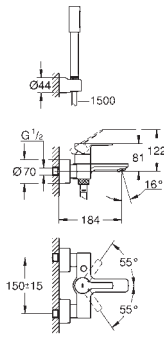

Ref. no.

Colour

33 850 001

chrome

Lineare

Single-lever bath mixer 1/2"
wall mounted

GROHE SilkMove 35 mm ceramic cartridge
with temperature limiter

GROHE StarLight chrome finish
automatic diverter: bath/shower
mousseur

1/2" shower outlet
integrated non-return valve
covered S-unions
protected against backflow

with shower set
hand shower Sena Stick (26 465)
wall shower holder Tempesta 100 Cosmopolitan (27 594)
Silverflex shower hose 1500 mm 1/2" x 1/2" (28 364)

24 063 001

chrome

24 063 DC1

supersteel

24 063 AL1

brushed hard graphite