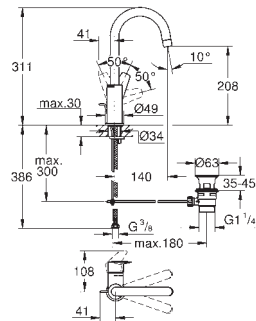

23 902 001

chrome

BauEdge
Single-lever basin mixer 1/2"
M-Size
GROHE Longlife 28 mm ceramic cartridge with temperature limiter
GROHE StarLight chrome finish
GROHE Zero isolated inner water ways - lead and nickel free
GROHE LowFlow mousseur 3.5 l/min rapid installation system
plastic pop-up waste set 1 1/4"
flexible connection hoses

new