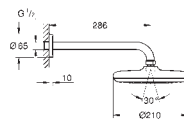

35 600 000

**GROHE Rapido SmartBox universal rough-in box**

34 728 000

chrome

**Grotherm**

**Perfect shower set with Tempesta 210**

Grotherm set for final installation with Aquadimmer (24 079)

GROHE Rapido SmartBox universal rough-in box, 1/2" (35 600)