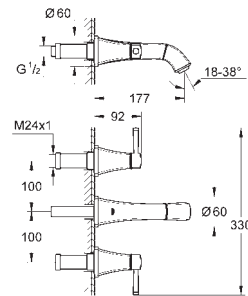

20 414 000
20 414 IGO
Grandera
3-hole basin mixer 1/2"
S-Size
wall mounted
final installation for 29 025
without concealed body
headparts 1/2" - 90°
GROHE StarLight chrome finish
GROHE EcoJoy for less water and perfect flow
GROHE AquaGuide adjustable mousseur 5.7 l/min
centre distance 200 mm
projection 177 mm

20 415 000
20 415 IGO
ditto, projection 234 mm

chrome
chrome/gold