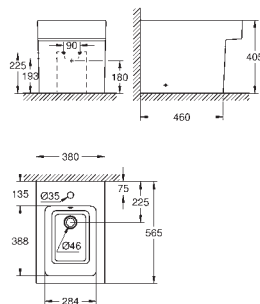

39 487 00H

alpine white

Cube Ceramic
Floor standing bidet
1 hole punched
with overflow
including fixation set
sanitary ware
fully skirted with invisible fixation
PureGuard anti scale coating and anti bacterial glazing