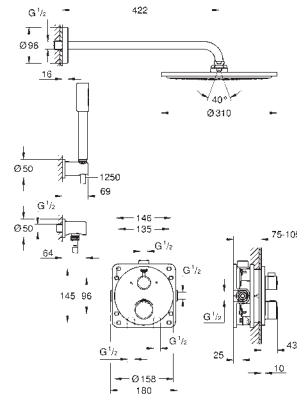

GROHE GROHTHERM 2 HANDLE TRIM SETS

Ref. no.

Colour

THERMOSTATS

34 731 000

chrome

Grotherm

Perfect shower set with Rainshower Cosmopolitan 310

Grotherm set for final installation with Aquadimmer (24 076)
GROHE Rapido SmartBox universal rough-in box, 1/2" (35 600)
Rainshower Cosmopolitan 310 metal head shower (27 477)
shower arm Rainshower 422 mm (26 146)
handshower (28 034)
Rainshower wall holder (27 074)
Rainshower wall elbow connection (27 057)
Silverflex shower hose 1.250 mm (28 362)