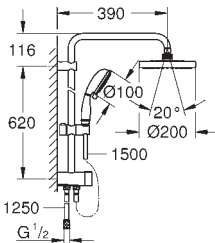

27 399 002

chrome

Tempesta Rustic System 200

Shower system with diverter for wall mounting

horizontal 390 mm shower arm, adjustable before installation

change by diverter between hand shower,

head shower or head shower Eco setting

head shower Tempesta Cosmopolitan 200 (27 541)

2 spray patterns (via diverter): Rain, SmartRain

with ball joint

hand shower Tempesta Rustic 100 (26 085)

adjustable in height with gliding element

distance between diverter and upper bracket: 620 mm

shower hose Relexaflex 1500 mm (28 151)

shower hose Relexaflex 1250 mm (28 150)

flexible installation: connection to faucet / wall union for water

supply with 1/2" thread of the 1250 mm shower hose

minimum flow rate 7 l/min.

GROHE DreamSpray perfect spray pattern

GROHE StarLight chrome finish

SpeedClean anti-lime system

Inner WaterGuide for a longer life