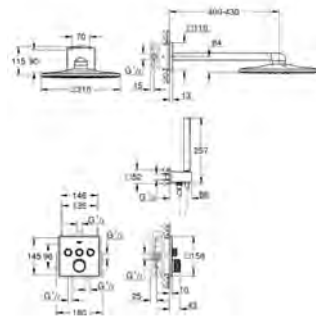

GROHE GROHTHERM SMARTCONTROL

Ref. no.

Colour

34 706 000

chrome

Grotherm SmartControl

Perfect shower set with Rainshower SmartActive 310 Cube

concealed safety mixer with 3 valves
Grotherm SmartControl set for final installation (29 126)
Rapido SmartBox (35 600)
Rainshower SmartActive 310 Cube head shower set (26 479), rough-in (26 483)
hand shower Euphoria Cube Stick (27 698)
Euphoria Cube wall union with integrated shower holder (26 370)
Silverflex shower hose 1500 mm 1/2" x 1/2" (28 364)