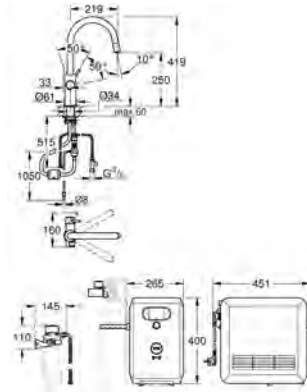

GROHE BLUE PROFESSIONAL

Ref. no.

Colour

31 325 002
31 325 DC2

chrome
supersteel

**GROHE Blue Professional
C-spout kit**

GROHE Blue single-lever sink mixer with filter function
push buttons for 3 types of filtered and chilled table water
still, medium, sparkling

GROHE StarLight chrome finish

GROHE SilkMove 28 mm ceramic cartridge

pull out mousseur spout

swivel tubular spout, swivel area 360°
separate inner water ways for filtered and non-filtered water
flexible connection hoses

GROHE Blue Professional cooler

delivers 12 liters of chilled sparkling water per hour

270 Watt cooling unit, 230 V, 50 Hz

sound level in standby 46 dB(A)

type of protection IP 21, CE approved

requires ventilation holes in the bottom of the kitchen cabinet

software set-up, monitoring of filter and CO₂ capacity via GROHE Ondus app

push notifications at low filter resp. CO₂ capacity

with Bluetooth 4.0* and WIFI interface for wireless data communication

for Apple** and Android devices

bluetooth range (max. 10 m) varies on used materials and walls between

transmitter and receiver

filter head with flexible water hardness adjustment

GROHE Blue filter, CO₂ bottle and cleaning cartridge are not included in the

delivery and have to be ordered separately