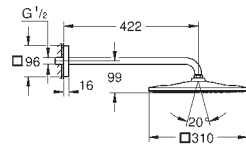

GROHE HEAD SHOWERS

Ref. no.

Colour

- 26 564 000 chrome
- 26 564 DC0 supersteel
- 26 564 GN0 brushed cool sunrise
- 26 564 DL0 brushed warm sunset
- 26 564 A00 hard graphite
- 26 564 AL0 brushed hard graphite

Rainshower Mono 310 Cube
Head shower set 422 mm, 1 spray

head shower Rainshower 310
1 spray pattern: GROHE PureRain
Rainshower shower arm 422 mm (26 145)
GROHE EcoJoy 9,5 l/min flow limiter
GROHE DreamSpray perfect spray pattern
GROHE StarLight chrome finish
SpeedClean anti-lime system
Inner WaterGuide for a longer life

- 26 563 000 chrome
- ditto, with non-restricted flow