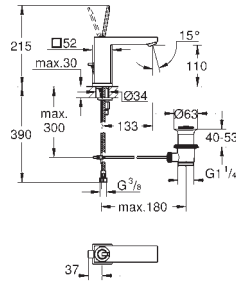

23 657 000

chrome

Eurocube Joy
Single-lever basin mixer 1/2"
M-Size

GROHE FeatherControl Joystick cartridge
GROHE EcoJoy SpeedClean mousseur 5.7 l/min
GROHE FastFixation Plus installation system
pop-up waste set 1 1/4"
flexible connection hoses