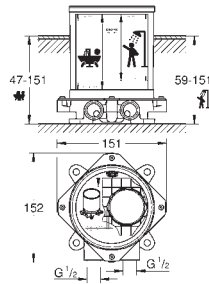

29 086 000

Rough-in set 1/2"

for floor-mounted bath spouts and mixers
installation plate with 360° horizontal and 3° vertical adjustment
installation depth 47-151 mm
depth compensation 104 mm
two 1/2" female connections (hot/cold supplies)
flushing plug

new