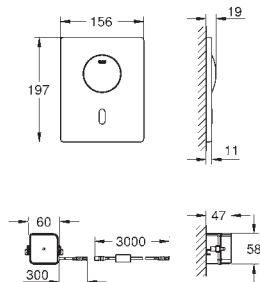

37 419 000

chrome

37 419 SD0

stainless steel

Tectron Skate

Infra-red electronic for WC flushing cistern

with additional manual actuation

with infrared sensor for bi-directional communication for monitoring, configuration and service purpose

with transformer 100-230 V AC, 50-60 Hz, 6 V DC

for start stop actuation

for flushing cistern GD 2

servo motor

front plate 156 x 197 mm

7 pre-set programs:

auto flush, cleaning mode, pre-flush on/off

additional functions and precise settings by remote control 36 407

adjustable flush (3 - 9 l) by hand and remote

CE approved