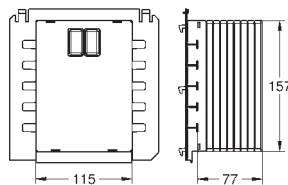

40 911 000

Revision shaft for small flush plates
for combination with Rapid SL and Uniset with GD 2 cisterns

40 949 000

chrome

ditto, for combination with SLIM cistern