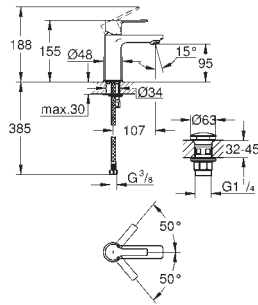

23 791 001
23 791 DC1
23 791 AL1

chrome
supersteel
brushed hard graphite

Lineare
Single-lever basin mixer 1/2"
XS-Size
GROHE SilkMove 28 mm ceramic cartridge
with temperature limiter
GROHE StarLight chrome finish
GROHE EcoJoy SpeedClean mousseur 5.7 l/min
GROHE FastFixation Plus installation system
smooth body with push-open pop-up waste set 1 1/4"
flexible connection hoses