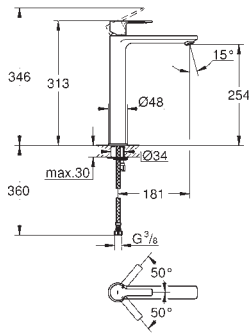

23 405 001
23 405 DC1
23 405 AL1

chrome
supersteel
brushed hard graphite

Lineare
Single-lever basin mixer 1/2"
XL-Size
for free-standing basins
GROHE SilkMove 28 mm ceramic cartridge with temperature limiter
GROHE StarLight chrome finish
GROHE EcoJoy SpeedClean mousseur 5.7 l/min
GROHE FastFixation Plus installation system
smooth body
flexible connection hoses