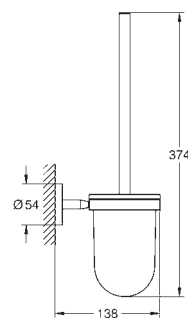

40 463 001

chrome

**BauCosmopolitan
Toilet brush set**
material: glass / metal
wall mounted
concealed fastening
GROHE StarLight chrome finish

40 791 001

white

40 791 KS1

velvet black

Spare brush head

40 392 000

chrome

Spare brush

40 393 000

daVinci satin white

Spare glass