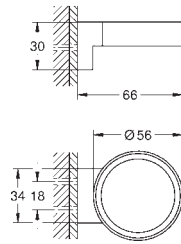

GROHE SELECTION

Ref. no.

Colour

new