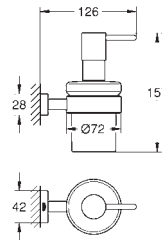

40 756 001

chrome

Essentials Cube Soap dispenser with holder

material: glass / metal
filling quantity 160 ml
holder (40 508 001)
soap dispenser (40 394 001)
concealed fastening
GROHE StarLight chrome finish