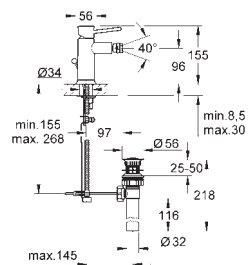

32 864 000

chrome

BauClassic
Single-lever bidet mixer 1/2"
GROHE Longlife 28 mm ceramic cartridge
GROHE StarLight chrome finish
ball-joint mousseur
pop-up waste set 1 1/4"
flexible connection hoses
rapid installation system