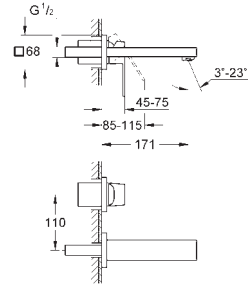

GROHE EUROCUBE

Ref. no.

Colour

19 895 000
19 895 DC0
19 895 AL0

chrome
supersteel
brushed hard graphite

Eurocube
2-hole basin mixer
S-Size

wall mounted
final installation for 23 200
without concealed body
metal rosette

GROHE StarLight chrome finish
GROHE AquaGuide adjustable mousseur
centre distance 110 mm
projection 171 mm

23 447 000
23 447 DC0
23 447 AL0

chrome
supersteel
brushed hard graphite

ditto, projection 231 mm