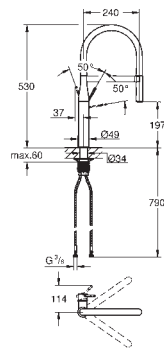

- 30 294 000 chrome
- 30 294 DC0 supersteel
- 30 294 BE0 polished nickel
- 30 294 EN0 brushed nickel
- 30 294 GL0 cool sunrise
- 30 294 GN0 brushed cool sunrise
- 30 294 DA0 warm sunset
- 30 294 DL0 brushed warm sunset
- 30 294 A00 hard graphite
- 30 294 AL0 brushed hard graphite

GROHE Essence
Single-lever sink mixer 1/2"
GROHE StarLight chrome finish
GROHE SilkMove 28 mm ceramic cartridge
professional spray
with flexible, hygienic GROHFlexx kitchen Santoprene hose
diverter: laminar spray/SpeedClean shower jet
automatic return to laminar spray
GROHE Magnetic Docking guarantees easy retraction and smooth docking
swivel spout, swivel area 360°
protected against backflow
flexible connection hoses, rapid installation system