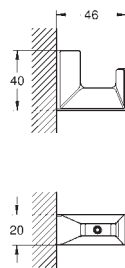

40 782 000

chrome

Selection Cube
Bathrobe hook
material: metal
concealed fastening
GROHE StarLight finish