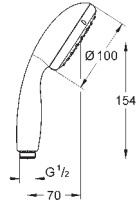

27 597 10E

chrome

Tempesta 100

Hand shower 2 sprays

Rain, Jet

GROHE EcoJoy 5.7 l/min. flow limiter

GROHE DreamSpray perfect spray pattern

GROHE StarLight chrome finish

SpeedClean anti-lime system

Inner WaterGuide for a longer life

ShockProof silicone ring prevents damages caused by shower falling

universal mounting system, fitting all standard shower hoses

26 161 001

chrome

ditto, with 9.5 l/min flow limiter