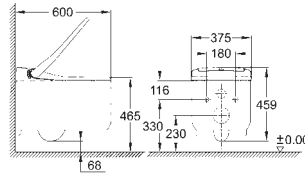

GROHE SENSIA ARENA

Ref. no.

Colour

39 354 SH1

alpine white

GROHE Sensia Arena

Smart Toilet for concealed flushing cisterns, wall-hung

GROHE Hygiene Clean: antibacterial HyperClean and anti-stick AquaCeramic

GROHE Power Flush: rimless wash down with GROHE Triple Vortex flushing

GROHE Skin Clean:

2 adjustable spray arms (1 for standard spray, 1 for lady spray)

separate water way for lady spray

oscillating spray (automatic forward and reverse motion of the spray)

pulsating spray for massage

adjustable spray intensity

automatic pre- and post-rinsing of spray nozzle with fresh water

integrated instant heater provides unlimited warm water

adjustable temperature

warm air dryer with adjustable temperature

PlasmaCluster function - ion technology

descaling function

Duroplast WC seat and lid with automatic opening/close function

infra-red user detection

inside bowl night light

hidden water supply and power supply connections

smart phone app for iOS and Android

manual remote controller with wall-mounted holder

active carbon filter for odour absorption

water supply connection set for concealed cistern

nominal voltage 220-240 V AC, main frequency 50-60 Hz

type of protection IPX4, complies with EN 1717, CE approved

new