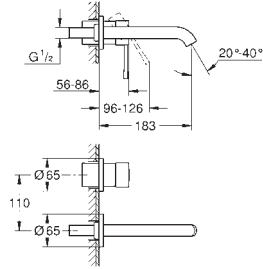

GROHE ESSENCE

Ref. no.

Colour

- 19 408 001 chrome
- 19 408 DC1 supersteel
- 19 408 BE1 polished nickel
- 19 408 EN1 brushed nickel
- 19 408 GL1 cool sunrise
- 19 408 GN1 brushed cool sunrise
- 19 408 DA1 warm sunset
- 19 408 DL1 brushed warm sunset
- 19 408 A01 hard graphite
- 19 408 AL1 brushed hard graphite

GROHE Essence
2-hole basin mixer
M-Size

wall mounted
final installation for 23 571
without concealed body
metal rosette

- **GROHE StarLight** chrome finish
- **GROHE EcoJoy** mousseur 5.7 l/min
- **GROHE AquaGuide** adjustable mousseur
- centre distance 110 mm
- projection 183 mm