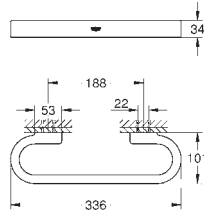

- 41 064 000 chrome
- 41 064 DC0 supersteel
- 41 064 BE0 polished nickel
- 41 064 EN0 brushed nickel
- 41 064 GL0 cool sunrise
- 41 064 GN0 brushed cool sunrise
- 41 064 DA0 warm sunset
- 41 064 DL0 brushed warm sunset
- 41 064 A00 hard graphite
- 41 064 AL0 brushed hard graphite

Selection
Grip bar
material: metal
length 336 mm (functional length 300 mm)
concealed fastening
GROHE StarLight chrome finish

new