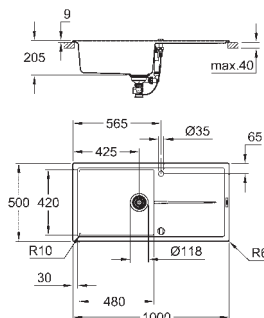

31 641 AT0
31 641 AP0

granite gray
granite black

K400

Composite sink with drainer
model: K400 60-C 100/50 1.0 rev
mounting type: standard built-in
material: quartz composite

GROHE Whisper

min. cabinet size: 600 mm
dimensions: 1000 x 500 mm
1 bowl: 480 x 420 x 205 mm

outer radius: R6, inner bowl radius: R10

GROHE FastFixation installation system

sink mountable left or right

cut-out: 980 x 480 mm

drainer: automatic waste fitting

accessories included: automatic waste fitting with rotary handle, waste kit, basket

strainer waste, mounting set

optional: push to open excenter (40 986 SD0)

amount of fasteners included (top mount): 12