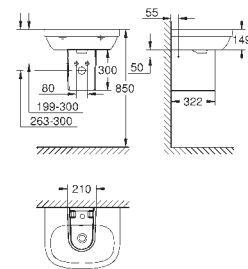

39 201 000

alpine white

**Euro Ceramic
Semi pedestal for wash basin**
invisible fixation set
sanitary ware
suitable for all GROHE wash basins except
39 324 000, 39 324 00H, 39 327000, 39 327 00H