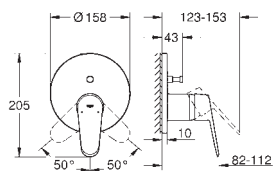

24 056 002

chrome

**Eurodisc Cosmopolitan
Single-lever mixer with 2-way diverter**

final installation for Rapido SmartBox (35 600)
GROHE SilkMove 46 mm ceramic cartridge
GROHE StarLight chrome finish
GROHE FastFixation escutcheon with covered shaft sealing and covered fixing
metal escutcheon, retroactively 6° adjustable
automatic 2-way diverter
outlet B = 27 l/min, outlet C = 27 l/min

35 600 000

GROHE Rapido SmartBox universal rough-in box