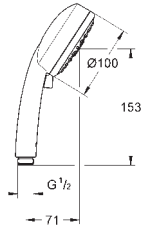

GROHE TEMPESTA

Ref. no.

Colour

27 575 002

chrome

Tempesta Cosmopolitan 100
Hand shower 4 sprays

GROHE Rain O², Rain, Massage, Jet
GROHE EcoJoy 9,5 l/min flow limiter
GROHE DreamSpray perfect spray pattern
GROHE StarLight chrome finish
SpeedClean anti-lime system
Inner WaterGuide for a longer life
universal mounting system, fitting all standard shower hoses