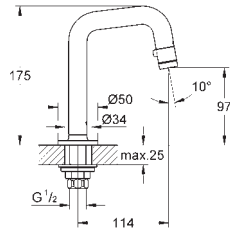

20 202 000

chrome

Universal pillar tap 1/2"

7°-spout
flow rate: 6l/min at 3 bar flow pressure
Flow-Stop mousseur
ceramic headpart
union nut 1/2"
with 10.5 mm drilling
GROHE StarLight chrome finish
projection 114 mm