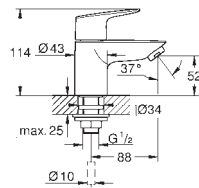

new

20 421 001

chrome

BauEdge
Pillar tap 1/2" XS-Size
ceramic headpart
GROHE StarLight chrome finish
GROHE EcoJoy mousseur 5.7 l/min

new