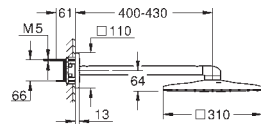

1. 26 479 LS0 moon white
2. **Rainshower SmartActive 310 Cube**
   Head shower set 430 mm, 2 sprays
   head shower Rainshower SmartActive 310 Cube, spray plate moon white
   2 spray patterns: GROHE PureRain, ActiveRain
   horizontal 430 mm shower arm
   GROHE DreamSpray perfect spray pattern
   GROHE StarLight finish
   SpeedClean anti-lime system
   Inner WaterGuide for a longer life
   requires rough-in set 26 483 000 or 26 484 000 - to be ordered separately