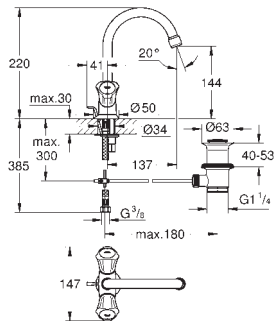

21 375 001

chrome

**Costa L
Single-hole basin mixer 1/2"**
metal handles
heat insulated
screwable
Longlife headpart
swivel tubular spout with mousseur
pop-up waste set 1 1/4"
flexible connection hoses
GROHE StarLight chrome finish