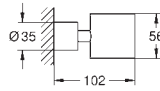

GROHE ATRIO

Ref. no.

Colour

- 40 304 003
- 40 304 DC3
- 40 304 GL3
- 40 304 DA3
- 40 304 AL3

- chrome
- supersteel
- cool sunrise
- warm sunset
- brushed hard graphite

Atrio Holder
for Atrio glass (40 254 003) or Atrio soap dispenser (40 306 xx3)
material: metal
concealed fastening
GROHE StarLight chrome finish