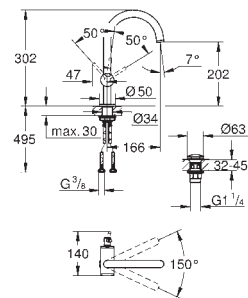

32 042 003
32 042 DC3
32 042 GL3
32 042 DA3
32 042 AL3

chrome
supersteel
cool sunrise
warm sunset
brushed hard graphite

Atrio
Single-lever basin mixer 1/2"
L-Size

GROHE SilkMove 28 mm ceramic cartridge
with temperature limiter
GROHE StarLight chrome finish
GROHE EcoJoy 5.7 l/min laminar mousseur
swivel tubular C-spout with mousseur, stop limiter
Push-open waste set 1 1/4"
flexible connection hoses