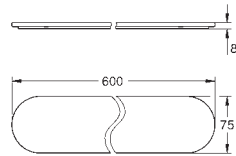

41 057 000

chrome

Selection
Glass shelf
material: glass
for use with towel rail (41 056)

new