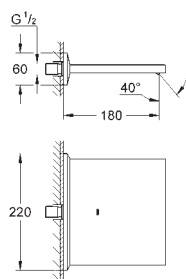

GROHE ALLURE BRILLIANT

Ref. no.

Colour

13 319 000
13 319 DC0
13 319 AL0

Allure Brilliant
Cascade spout for bath and shower
wall mounted
GROHE StarLight chrome finish
projection 180 mm

chrome
supersteel
brushed hard graphite