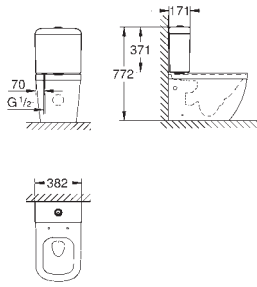

GROHE EURO CERAMIC

Ref. no.

Colour

39 332 000

alpine white

**Euro Ceramic
Exposed flushing cistern**
bottom inlet
inlet and outlet concealed
including flushing set with dual flush
including fixation set
sanitary ware