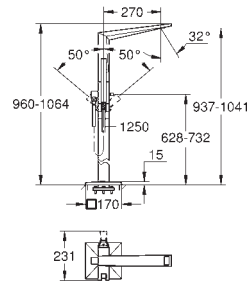

45 388 000  
Supporting legs for baseframe

23 119 000  
23 119 DC0  
23 119 AL0

chrome  
supersteel  
brushed hard graphite

**Allure Brilliant**  
**Single-lever bath mixer 1/2", floor mounted**  
final installation for 29 086 / 45 984  
GROHE SilkMove 46 mm ceramic cartridge  
GROHE StarLight chrome finish  
automatic diverter: bath/shower  
spout with integrated mousseur  
projection 270 mm  
integrated non-return valve in shower outlet  
with shower holder  
hand shower Euphoria Cube+  
metal shower hose 1250 mm  
protected against backflow