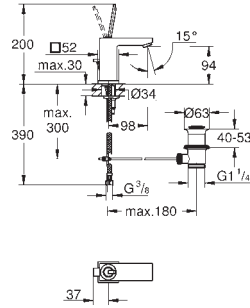

GROHE EUROCUBE JOY

Ref. no.

Colour

23 654 000

chrome

Eurocube Joy
Single-lever basin mixer 1/2"
S-Size

GROHE FeatherControl Joystick cartridge
GROHE EcoJoy SpeedClean mousseur 5.7 l/min
GROHE FastFixation Plus installation system
pop-up waste set 1 1/4"
flexible connection hoses