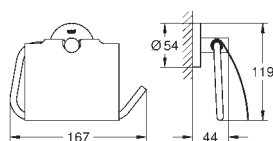

40 367 001
40 367 DC1
40 367 BE1
40 367 EN1
40 367 GL1
40 367 GN1
40 367 DA1
40 367 DL1
40 367 A01
40 367 AL1

chrome
supersteel
polished nickel
brushed nickel
cool sunrise
brushed cool sunrise
warm sunset
brushed warm sunset
hard graphite
brushed hard graphite

Essentials
Toilet paper holder
material: metal
with cover
concealed fastening
GROHE StarLight chrome finish