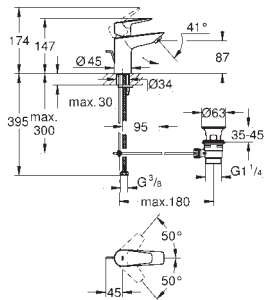

23 330 001

chrome

BauEdge
Single-lever basin mixer 1/2"
S-Size
GROHE Longlife 28 mm ceramic cartridge
with temperature limiter
GROHE StarLight chrome finish
GROHE Zero isolated inner water ways - lead and nickel free
GROHE EcoJoy mousseur 5.7 l/min
rapid installation system
smooth body
flexible connection hoses

new

23 894 001

chrome

BauEdge
Single-lever basin mixer 1/2"
S-Size
GROHE Longlife 28 mm ceramic cartridge
with temperature limiter
GROHE StarLight chrome finish
GROHE Zero isolated inner water ways - lead and nickel free
GROHE LowFlow mousseur 3.5 l/min
rapid installation system
plastic pop-up waste set 1 1/4"
flexible connection hoses

new