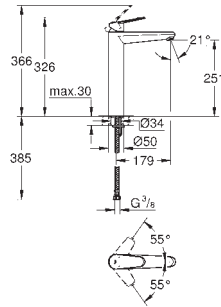

GROHE EURODISC COSMOPOLITAN

Ref. no.

Colour

23 432 000

chrome

Eurodisc Cosmopolitan
Single-lever basin mixer 1/2"
XL-Size

for free-standing basins

GROHE SilkMove 35 mm ceramic cartridge
adjustable flow rate limiter

GROHE StarLight chrome finish

GROHE EcoJoy SpeedClean mousseur 5.7 l/min

GROHE FastFixation Plus installation system

smooth body

flexible connection hoses