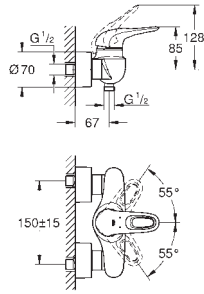

GROHE EUROSTYLE

Ref. no.

Colour

33 590 003
33 590 LS3

chrome
moon white/chrome

Eurostyle
Single-lever shower mixer 1/2"
wall mounted
loop metal lever
GROHE SilkMove 35 mm ceramic cartridge
with temperature limiter
GROHE StarLight chrome finish
adjustable flow rate limiter
shower outlet 1/2" with integrated non-return valve
covered S-unions
protected against backflow