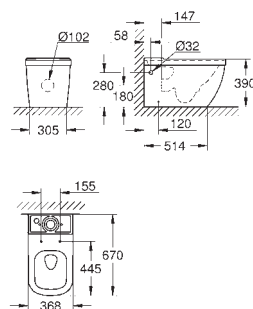

39 338 000
39 338 00H

alpine white
alpine white

Euro Ceramic
Floor standing WC for close coupled combination
close coupled
universal trap for horizontal and vertical outlet
GROHE Triple Vortex flushing technology
wash down
rimless
flush volume 3/5 l
including fixation set
cistern to be ordered separately
sanitary ware
fully skirted with invisible fixation
optional: **PureGuard** anti scale coating and anti bacterial glazing (00H)
compatible with seat and cover 39 330 001 (soft close) or 39 331 001 (standard)