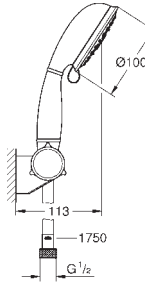

27 805 001

chrome

Tempesta Rustic 100

Wall holder set 4 sprays

hand shower (27 608)

wall shower holder adjustable (27 595)

Relexaflex hose 1750 mm 1/2"x1/2" (28 154)

GROHE EcoJoy 9,5 l/min flow limiter

GROHE DreamSpray perfect spray pattern

GROHE StarLight chrome finish

SpeedClean anti-lime system

Inner WaterGuide for a longer life