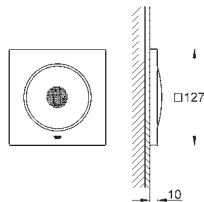

36 360 000

chrome

Rainshower F-Series

Sound set

127 x 127 mm per module

full range stereo speaker

2 speakers with plug connections

waterproof & corrosion protected

GROHE StarLight chrome finish

requires rough-in set (29 073), F-digital Deluxe base unit box (26 374 or 36

397), Bluetooth unit (36 371) and various cable connections – all to be ordered

separately due to individualised installation situation