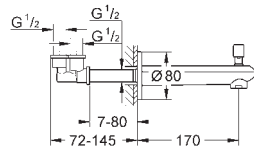

GROHE EURODISC COSMOPOLITAN

Ref. no.

Colour

13 279 002

Eurodisc Cosmopolitan
Bath spout

wall mounted

GROHE StarLight chrome finish
mousseur

automatic diverter: bath/shower

male thread 1/2"

projection 170 mm

chrome