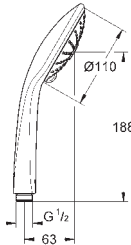

27 239 001

chrome

Euphoria 110 Massage
Hand shower 3 sprays
Rain, Massage, SmartRain
GROHE EcoJoy 9,5 l/min flow limiter
GROHE DreamSpray perfect spray pattern
GROHE SprayDimmer (Stepless flow rate reduction)
GROHE StarLight chrome finish
spray plate white
SpeedClean anti-lime system
Inner WaterGuide for a longer life
universal mounting system, fitting all standard shower hoses