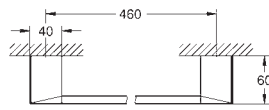

GROHE SELECTION CUBE

Ref. no.

Colour

40 767 000

chrome

Selection Cube
Towel holder
500 mm (functional length 459 mm)
material: metal
concealed fastening
GROHE StarLight chrome finish