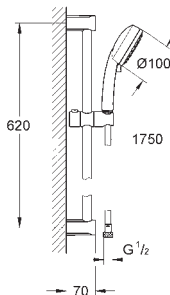

27 578 002

chrome

Tempesta Cosmopolitan 100
Shower rail set 2 sprays

hand shower (27 571)
shower rail, 600mm (27 521)
Relexaflex hose 1750 mm 1/2"x1/2" (28 154)
GROHE DreamSpray perfect spray pattern
GROHE StarLight chrome finish
SpeedClean anti-lime system
Inner WaterGuide for a longer life