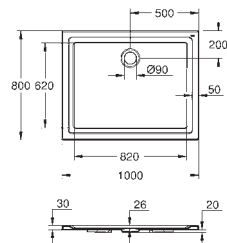

39 306 000

alpine white

Acrylic shower tray 800 x 1000

dimensions: 800 x 1000 mm

depth: 30 mm

material: acrylic

diameter of waste outlet: 90 mm

recommended GROHE waste sets: 49 533 000 (vertical) and 49 534 000 (horizontal), sold separately