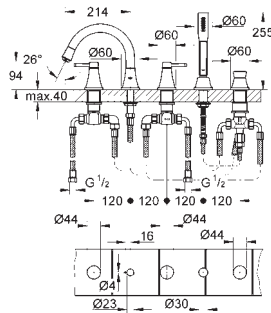

19 919 000
19 919 IGO

chrome
chrome/gold

Grandera
5-hole bath/shower combination
ceramic headparts 1/2", 90°
GROHE StarLight chrome finish
pre-assembled spout fixing
single lever mixer operating element
bath spout with mousseur and diverter bath/shower
Grandera hand shower 7,6 l
metal shower hose
flexible connection hoses
connection for shower hose
protected against backflow
can be used with 29 037