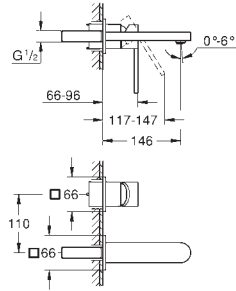

Ref. no.

Colour

29 303 003
29 303 DC3
29 303 AL3

chrome
supersteel
brushed hard graphite

GROHE Plus
2-hole basin mixer
M-Size

wall mounted
final installation for 23 200
without concealed body
metal rosette

GROHE StarLight chrome finish

GROHE EcoJoy SpeedClean mousseur 5.7 l/min

GROHE AquaGuide adjustable mousseur

centre distance 110 mm

projection 147 mm

29 306 003

ditto, projection 203 mm

chrome