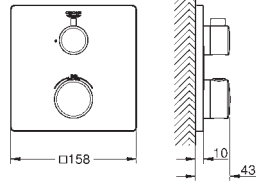

GROHE GROHTHERM 2 HANDLE TRIM SETS

Ref. no.

Colour

24 078 000

chrome

Grotherm

Safety mixer for 1 outlet with shut off valve

final installation for Rapido SmartBox (35 600)

GROHE TurboStat compact cartridge

GROHE StarLight chrome finish

GROHE FastFixation escutcheon with covered shaft sealing and covered fixing

metal escutcheon, retroactively 6° adjustable

GROHE SafeStop safety button at 38°C

GROHE SafeStop Plus optional temperature limiter at 43°C or 46°C included

built-in non-return valves and dirt strainers

ceramic stop valve, 120°

flow performance: outlet B = 27 l/min, outlet C = 30 l/min

35 600 000

GROHE Rapido SmartBox universal rough-in box