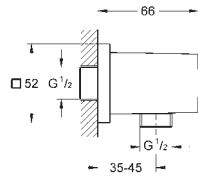

GROHE SHOWER ACCESSORIES

Ref. no.

Colour

27 704 000

chrome

Euphoria Cube
Shower outlet elbow 1/2"
male thread
protected against backflow
GROHE StarLight chrome finish