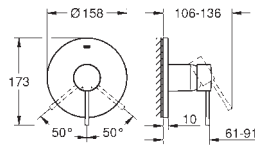

24 057 001

chrome

24 057 DC1

supersteel

24 057 BE1

polished nickel

24 057 EN1

brushed nickel

24 057 GL1

cool sunrise

24 057 GN1

brushed cool sunrise

24 057 DA1

warm sunset

24 057 DL1

brushed warm sunset

24 057 A01

hard graphite

24 057 AL1

brushed hard graphite

GROHE Essence
Single-lever shower mixer
final installation for
Rapido SmartBox (35 600)
GROHE SilkMove 46 mm ceramic cartridge
GROHE StarLight chrome finish
GROHE FastFixation escutcheon with covered shaft sealing and covered fixing
metal escutcheon, retroactively 6° adjustable
flow performance: outlet B or C = 30 l/min

35 600 000

GROHE Rapido SmartBox universal rough-in box