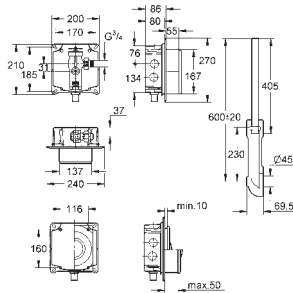

37 157 000

Flush valve for WC
concealed installation
($\frac{3}{4}$ "")

stop valve

6 - 14 l adjustable
for low pressure
for wash-down and wash-out bowls
flow pressure range from 0.6 - 3.0 bar
(min. static pressure 1.5 bar)
with flow rate adjustment
box for concealed installation with
flush elbow
flush pipe adjustable in length
without wall plate/actuation
volume needed: 1.6 l/sec