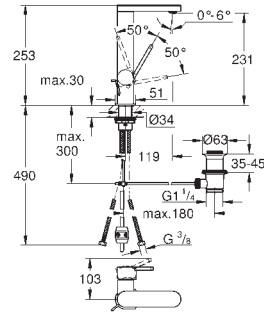

GROHE PLUS

Ref. no.

Colour

23 843 003
23 843 DC3
23 843 AL3

chrome
supersteel
brushed hard graphite

GROHE Plus
Single-lever basin mixer 1/2"
L-Size

GROHE SilkMove 28 mm ceramic cartridge
with temperature limiter

GROHE StarLight chrome finish

GROHE EcoJoy SpeedClean mousseur 5.7 l/min

GROHE AquaGuide adjustable mousseur

rapid installation system

pull out spout

GROHE EasyDock easy retraction and smooth docking

pop-up waste set 1 1/4"

flexible connection hoses