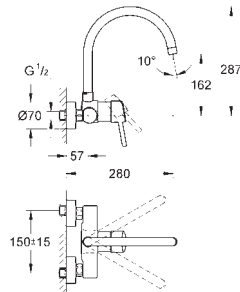

32 667 001

chrome

Concetto
Single-lever sink mixer 1/2"
wall mounted
GROHE StarLight finish
GROHE SilkMove 46 mm ceramic cartridge
adjustable flow rate limiter
swivel tubular spout
swivel area 360°
projection 280 mm
S-unions