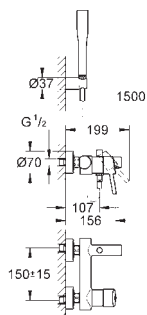

32 212 001

chrome

Concetto
Single-lever bath mixer 1/2"
wall mounted
GROHE SilkMove 46 mm ceramic cartridge
GROHE StarLight chrome finish
adjustable flow rate limiter
automatic diverter: bath/shower
mousseur
integrated non-return valve in shower outlet
S-unions
protected against backflow
with shower set
Euphoria Cosmopolitan hand shower (27 400)
wall shower holder (27 056)
Relexaflex hose 1500 mm 1/2"x1/2" (28 151)