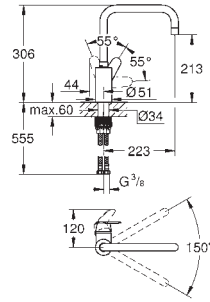

GROHE EURODISC COSMOPOLITAN

Ref. no.

Colour

32 259 003

chrome

Eurodisc Cosmopolitan
Single-lever sink mixer 1/2"
high spout

GROHE StarLight chrome finish
GROHE SilkMove 35 mm ceramic cartridge
GROHE Zero isolated inner water ways - lead and nickel free
adjustable flow rate limiter
swivel tubular spout
selectable swivel area: 0° / 150°
flexible connection hoses
GROHE FastFixation rapid installation system