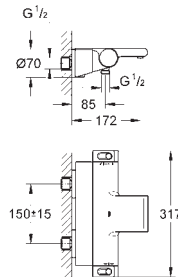

Grohtherm 2000
Bath Safety Mixer
wall mounted
100% GROHE CoolTouch safety housing with CoolTouch escutcheons
GROHE StarLight chrome finish
GROHE Aqua Paddle ergonomically shaped handles
GROHE SafeStop safety button at 38°C
GROHE SafeStop Plus optional temperature limiter at 43°C included
GROHE TurboStat compact cartridge
integrated stop valve
GROHE AquaDimmer Eco with multiple function:
integrated **GROHE EcoButton**, flow control, diverter: bath/shower
shower bottom outlet 1/2"
GROHE XL Waterfall
built-in non-return valves, dirt strainers
covered S-unions, CoolTouch escutcheons with wall sealing
GROHE EasyReach shower tray, removable for easy cleaning
GROHE EcoJoy for less water and perfect flow

34 174 001

chrome