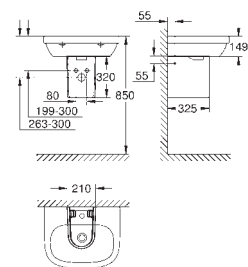

39 325 000

alpine white

**Euro Ceramic
Semi pedestal for hand rinse basin**
invisible fixation set
sanitary ware
suitable for hand rinse basins 39 324 000/39 324 00H