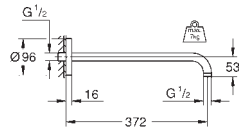

28 982 000

chrome

Rainshower

Shower arm 378 mm

material: metal

connection thread 1/2"

GROHE StarLight chrome finish

suitable for all Rainshower head showers