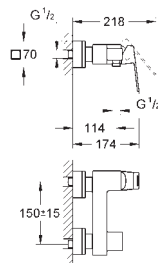

23 145 000
23 145 DC0
23 145 AL0

chrome
supersteel
brushed hard graphite

Eurocube
Single-lever shower mixer 1/2"
wall mounted

GROHE SilkMove 46 mm ceramic cartridge
GROHE StarLight chrome finish
adjustable flow rate limiter
shower bottom outlet with integrated non return-valve
covered S-unions
protected against backflow