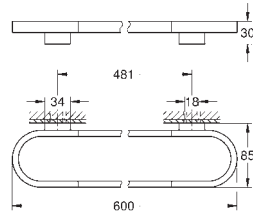

GROHE SELECTION

Ref. no.

Colour

new

- 41 056 000
- 41 056 DC0
- 41 056 BE0
- 41 056 EN0
- 41 056 GL0
- 41 056 GN0
- 41 056 DA0
- 41 056 DL0
- 41 056 A00
- 41 056 AL0

- chrome
- supersteel
- polished nickel
- brushed nickel
- cool sunrise
- brushed cool sunrise
- warm sunset
- brushed warm sunset
- hard graphite
- brushed hard graphite

Selection
Towel holder
material: metal
length 600 mm
concealed fastening
for use with glass shelf (41 057)
GROHE StarLight chrome finish

new