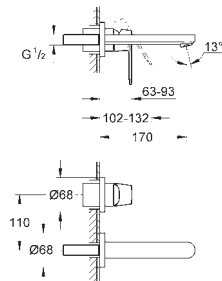

19 381 000

chrome

Eurocosmo
2-hole basin mixer
S-Size
wall mounted
final installation for 23 571
without concealed body
metal rosette
GROHE StarLight chrome finish
GROHE AquaGuide adjustable mousseur
centre distance 110 mm
projection 170 mm