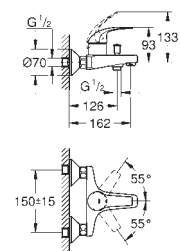

23 599 000

chrome

BauCurve
Single-lever bath mixer 1/2"
wall mounted
GROHE LongLife 35 mm ceramic cartridge
GROHE StarLight chrome finish
automatic diverter: bath/shower
mousseur
S-unions