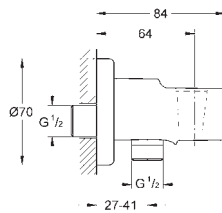

28 628 000

chrome

Relexa
Shower outlet elbow 1/2"
with wall shower holder
male thread
GROHE StarLight chrome finish