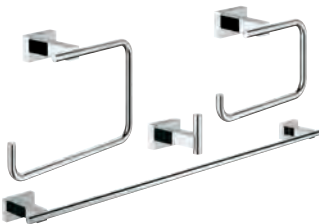

Essentials Cube
Master bathroom accessories set 4-in-1
robe hook (40 511 001)
towel ring (40 510 001)
toilet paper holder (40 507 001)
towel rail, 558 mm (40 509 001)
concealed fastening
GROHE StarLight chrome finish