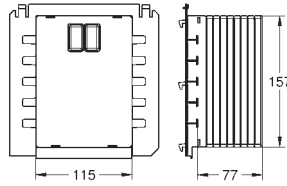

GROHE WALL PLATES FOR WC

Ref. no.

Colour

40 911 000

Revision shaft for small flush plates
for combination with Rapid SL and Uniset with GD 2 cisterns

40 949 000

ditto, for combination with SLIM cistern chrome