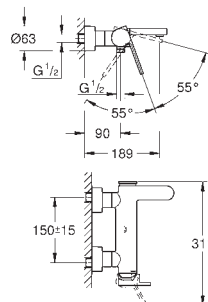

33 553 003

33 553 DC3

33 553 AL3

chrome
supersteel
brushed hard graphite

GROHE Plus
Single-lever bath mixer 1/2"

wall mounted

GROHE SilkMove 35 mm ceramic cartridge
with temperature limiter

GROHE StarLight chrome finish

automatic diverter: bath/shower

laminar mousseur

1/2" shower outlet

integrated non-return valve

covered S-unions

protected against backflow