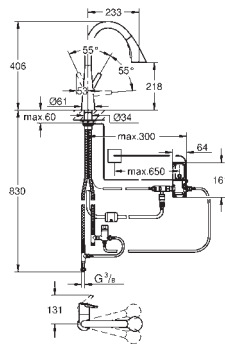

GROHE ZEDRA / ZEDRA SMARTCONTROL / ZEDRA TOUCH

Ref. no.

Colour

new

31 593 002
31 593 DC2

chrome
supersteel

Zedra SmartControl

Sink mixer with SmartControl

GROHE StarLight chrome finish

pull-out spray with laminar

GROHE Magnetic Docking guarantees easy retraction and smooth docking

GROHE SmartControl push for ON-OFF, turn for volume adjustment

temperature adjustment by turning of mixing valve on body

swivel tubular spout, swivel area 140°

protected against backflow

flexible connection hoses

GROHE FastFixation Plus ultra fast and simple installation - no tools needed

GROHE Zero isolated inner water ways - lead and nickel free

new

30 219 002
30 219 DC2

chrome
supersteel

Zedra Touch

Electronic single-lever sink mixer 1/2"

Touch: activation of water via skin contact

battery supply 6 V lithium-battery, type CR-P2

CE approved, solenoid valve

safety stop after 60 sec.(factory set)

GROHE StarLight chrome finish

GROHE SilkMove 35 mm ceramic cartridge

GROHE Zero isolated inner water ways - lead and nickel free

GROHE Magnetic Docking guarantees easy retraction and smooth docking

pull-out spray with 3 spray types

diverter: laminar spray/SpeedClean shower jet/GROHE Blade spray

stop function - pause button to stop the water flow

automatic return to laminar spray

adjustable flow rate limiter

swivel tubular spout, swivel area 360°

protected against backflow

flexible connection hoses

new

32 294 002
32 294 DC2

chrome
supersteel

Zedra

Single-lever sink mixer 1/2"

GROHE StarLight chrome finish

GROHE SilkMove 35 mm ceramic cartridge

GROHE Magnetic Docking guarantees easy retraction and smooth docking

pull-out spray with 3 spray types

diverter: laminar spray/SpeedClean shower jet/GROHE Blade spray

stop function - pause button to stop the water flow