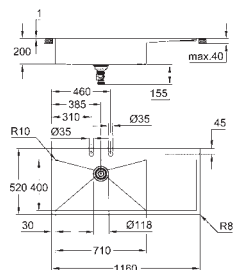

31 581 SD1

stainless steel

K1000

Stainless steel sink with drainer

model: K1000 80-S 116/52 1.0 lh

mounting type: top mount or flush mount

material: stainless steel AISI 304 (V2A)

material thickness: 1 mm

GROHE StarLight finish

finish: satin finish

GROHE Whisper

min. cabinet size: 800 mm

dimensions: 1160 x 520 mm

1 bowl: 710 x 400 mm

outer radius: R3, inner bowl radius: R10

GROHE FastFixation installation system

sink mountable left

cut-out (top mount): 1145 x 505 mm

waste: Ø 3.5"/90 mm waste strainer with automatic waste fitting

accessories included: automatic waste fitting with rotary handle, waste kit, basket

strainer waste, mounting set

optional: push to open excenter (40 986 SD0)

amount of fasteners included (top mount): 10

new