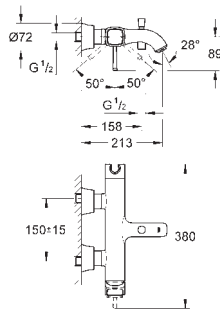

23 317 000
23 317 IGO

chrome
chrome/gold

Grandera
Single-lever bath mixer 1/2"
wall mounted
GROHE SilkMove 46 mm ceramic cartridge
GROHE StarLight chrome finish
adjustable flow rate limiter
integrated hand shower holder
automatic diverter: bath/shower
mousseur
integrated non-return valve in shower outlet
covered S-unions
protected against backflow