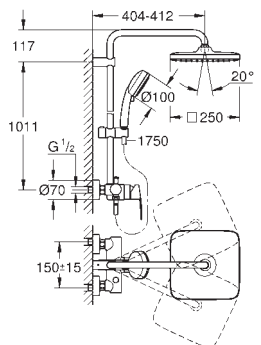

Tempesta Cosmopolitan System 250

Shower system with single lever mixer for wall mounting

horizontal swivable 390 mm shower arm
exposed single-lever shower mixer with diverter
head shower Tempesta 250 (26 666)
spray pattern: Rain
head shower with white rear cover
with ball joint
GROHE EcoJoy 9,5 l/min flow limiter
hand shower Tempesta Cosmopolitan 100 (27 571)
GROHE EcoJoy 5.7 l/min. flow limiter
adjustable in height with gliding element
Rotaflex shower hose 1750 mm 1/2" x 1/2" (28 410)
GROHE SilkMove 46 mm ceramic cartridge
GROHE DreamSpray perfect spray pattern
GROHE StarLight chrome finish
SpeedClean anti-lime system
Inner WaterGuide for a longer life
Twistfree to prevent hose from twisting
suitable for instantaneous heaters from 18 kW/h
minimum flow rate 7 l/min.

new