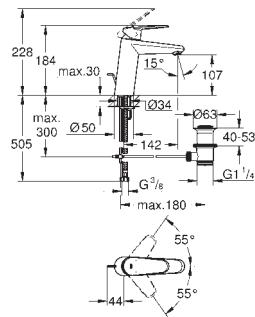

23 448 002

chrome

**Eurodisc Cosmopolitan**  
**Single-lever basin mixer 1/2"**  
**M-Size**

**GROHE SilkMove** 35 mm ceramic cartridge  
adjustable flow rate limiter  
**GROHE StarLight** chrome finish  
**GROHE EcoJoy** mousseur 5.7 l/min  
**GROHE FastFixation Plus** installation system  
pop-up waste set 1 1/4"  
flexible connection hoses