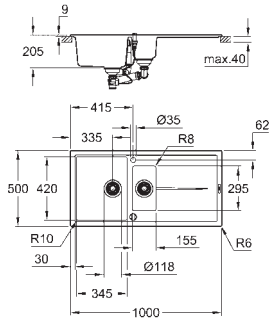

GROHE COMPOSITE SINKS

Ref. no.

Colour

31 642 AT0
31 642 AP0

granite gray
granite black

K400

Composite sink with drainer

model: K400 60-C 100/50 1.5 rev

mounting type: standard built-in

material: quartz composite

GROHE Whisper

min. cabinet size: 600 mm

dimensions: 1000 x 500 mm

1 bowl: 335 x 420 x 205 mm

0.5 bowl: 155 x 295 x 146 mm

outer radius: R6, inner bowl radius: big bowl R10, small bowl R8

GROHE FastFixation installation system

sink mountable left or right

cut-out: 980 x 480 mm

drainer: automatic waste fitting

accessories included: automatic waste fitting with rotary handle, waste kit, basket

strainer waste, mounting set

optional: push to open excenter (40 986 SD0)

amount of fasteners included (top mount): 10