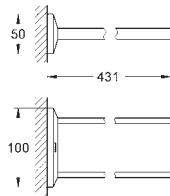

40 496 000

chrome

Allure Brilliant
Towel holder
2 arms, not pivotable
length 431 mm
concealed fastening
GROHE StarLight chrome finish