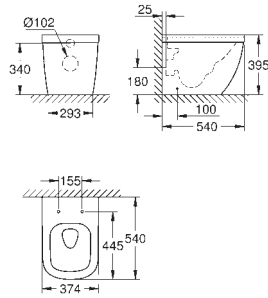

GROHE EURO CERAMIC

Ref. no.

Colour

39 339 000
39 339 00H

alpine white
alpine white

Euro Ceramic
Floor standing back to wall WC
horizontal outlet
back to wall
GROHE Triple Vortex flushing technology
wash down
rimless
flush volume 3/5 l
including fixation set
sanitary ware
fully skirted with invisible fixation
optional: **PureGuard** anti scale coating and anti bacterial glazing (00H)
compatible with seat and cover 39 330 001 (soft close) or 39 331 001 (standard)