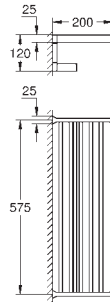

# GROHE SELECTION CUBE

Ref. no.

Colour

40 767 000

chrome

**Selection Cube**  
**Towel holder**  
500 mm (functional length 459 mm)  
material: metal  
concealed fastening  
**GROHE StarLight** chrome finish