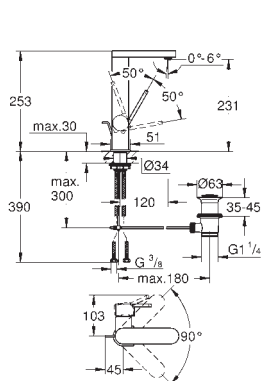

23 851 003
23 851 DC3
23 851 AL3

chrome
supersteel
brushed hard graphite

GROHE Plus
Single-lever basin mixer 1/2"
L-Size
GROHE SilkMove 28 mm ceramic cartridge
with temperature limiter
GROHE StarLight chrome finish
GROHE EcoJoy SpeedClean mousseur 5.7 l/min
GROHE AquaGuide adjustable mousseur
rapid installation system
swivel spout with easy docking, swivel area 90°
pop-up waste set 1 1/4"
flexible connection hoses