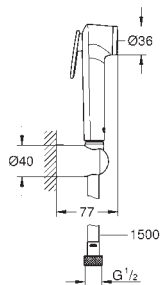

26 353 000

chrome

Tempesta-F
Wall holder set 1 spray
hand shower with trigger control (27 512)
wall shower holder (28 605)
Silverflex Longlife shower hose 1500 mm (26 346)
GROHE StarLight chrome finish
SpeedClean anti-lime system
Inner WaterGuide for a longer life
Twistfree to prevent hose from twisting
Please refer to local norms regarding installation.

27 513 001

chrome

ditto, with 1250 mm hose