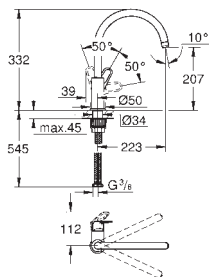

31 536 001

chrome

BauCurve

Single-lever sink mixer 1/2"

high spout

GROHE StarLight chrome finish

GROHE Longlife 28 mm ceramic cartridge

GROHE Zero isolated inner water ways - lead and nickel free

swivel tubular spout

swivel area 360°, flexible connection hoses

GROHE FastFixation Plus ultra fast and simple installation - no tools needed for installation on a 60 mm worktop fixation set 48 384 000 is needed

new