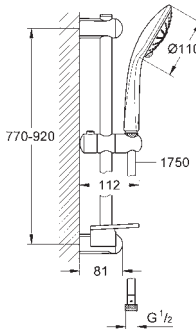

27 226 001

chrome

Euphoria 110 Massage
Shower rail set 3 sprays
hand shower Massage (27 221 000)
shower rail 900 mm (27 500)
Silverflex shower hose 1750 mm (28 388)
GROHE EasyReach tray (27 596)
GROHE DreamSpray perfect spray pattern
GROHE StarLight chrome finish
GROHE SprayDimmer (Stepless flow rate reduction)
GROHE FastFixation upper bracket adjustable
SpeedClean anti-lime system
Inner WaterGuide for a longer life
Twistfree to prevent hose from twisting