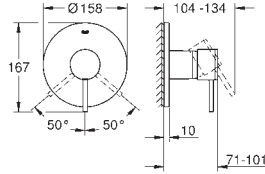

GROHE ATRIO

Ref. no.

Colour

24 065 003
24 065 DC3
24 065 GL3
24 065 DA3
24 065 AL3

chrome
supersteel
cool sunrise
warm sunset
brushed hard graphite

Atrio

Single-lever shower mixer

final installation for Rapido SmartBox (35 600)

GROHE SilkMove 46 mm ceramic cartridge

GROHE StarLight chrome finish

GROHE FastFixation escutcheon with covered shaft sealing and covered fixing

metal escutcheon, retroactively 6° adjustable

flow performance: outlet B or C = 30 l/min

35 600 000

GROHE Rapido SmartBox universal rough-in box