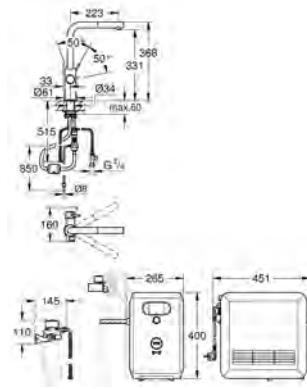

31 326 002
31 326 DC2

chrome
supersteel

**GROHE Blue Professional
L-spout kit**

GROHE Blue single-lever sink mixer with filter function
push buttons for 3 types of filtered and chilled table water
still, medium, sparkling

GROHE StarLight chrome finish

GROHE SilkMove 28 mm ceramic cartridge

pull out mousseur spout

swivel tubular spout, swivel area 360°
separate inner water ways for filtered and non-filtered water
flexible connection hoses

GROHE Blue Professional cooler

delivers 12 liters of chilled sparkling water per hour

270 Watt cooling unit, 230 V, 50 Hz

sound level in standby 46 dB(A)

type of protection IP 21, CE approved

requires ventilation holes in the bottom of the kitchen cabinet

software set-up, monitoring of filter and CO₂ capacity via GROHE Ondus app

push notifications at low filter resp. CO₂ capacity

with Bluetooth 4.0* and WIFI interface for wireless data communication

for Apple** and Android devices

bluetooth range (max. 10 m) varies on used materials and walls between

transmitter and receiver

filter head with flexible water hardness adjustment

GROHE Blue filter, CO₂ bottle and cleaning cartridge are not included in the

delivery and have to be ordered separately

System requirements Apple
iPhone with iOS 9.0 or higher

System requirements Android
smart phone with Android 4.3 or higher

Mobile devices and GROHE Ondus App*** are not included in delivery and have to be ordered separately via an authorised Apple store/store/iTunes or Google Play store.

* The Bluetooth word mark and logos are registered trademarks owned by Bluetooth SIG, Inc. and any use of such marks by Grohe AG is under license. Other trademarks and trade names are those of their respective owners.

** Apple, the Apple logo, iPod, iPod Touch, iPhone and iTunes are trademarks of Apple Inc., registered in the U.S. and other countries. Apple is not responsible for the function of this device or its compliance with safety and regulatory standards.

*** Available for free via iTunes app or Google Play store.