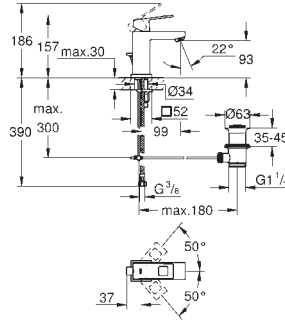

23 127 00E

chrome

Eurocube
Single-lever basin mixer 1/2\"/>

23 127 000

chrome

23 127 DC0

supersteel

23 127 AL0

brushed hard graphite

ditto, with non-restricted flow