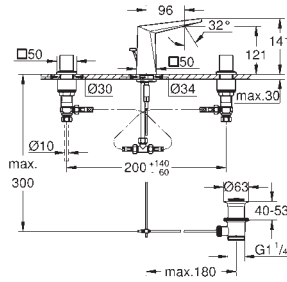

GROHE ALLURE BRILLIANT

Ref. no.

Colour

- 20 342 000
- 20 342 DC0
- 20 342 AL0

- chrome
- supersteel
- brushed hard graphite

Allure Brilliant
3-hole basin mixer 1/2"
S-Size

ceramic headparts 1/2", 90°
GROHE EcoJoy 5.0 l/min. flow limiter
low spout with integrated mousseur
pop-up waste set 1 1/4"
flexible connection hoses between spout and side valves