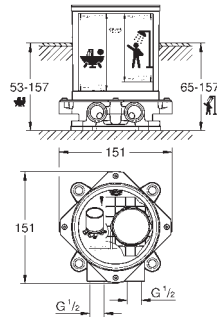

projection 277 mm

integrated non-return valve in shower outlet

with shower holder

for chrome: hand shower 27 806, for other colours: hand shower 26 465

Silverflex shower hose 1.250 mm (28 362)

protected against backflow