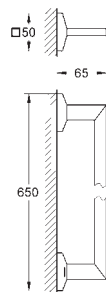

40 504 000

chrome

**Allure Brilliant**  
**Shelf with soap dish**  
**GROHE StarLight** chrome finish

40 496 000

chrome

**Allure Brilliant**  
**Towel holder**  
2 arms, not pivotable  
length 431 mm  
concealed fastening  
**GROHE StarLight** chrome finish