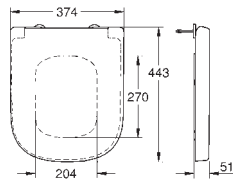

39 330 001

alpine white

Euro Ceramic
WC seat soft close
with lid
soft close
quick release function
detachable
material: Duroplast
including fixation set
suitable for all GROHE Euro Ceramic WCs