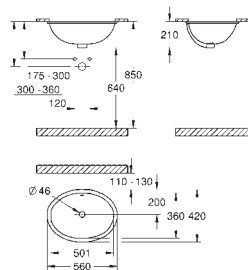

39 423 000

alpine white

Universal Undercounter wash basin 55
installation from below
with overflow
560 x 420 mm
sanitary ware