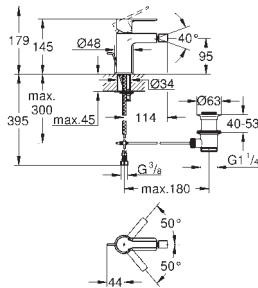

33 848 001
33 848 DC1
33 848 AL1

chrome
supersteel
brushed hard graphite

Lineare
Single-lever bidet mixer 1/2"
S-Size
GROHE SilkMove 28 mm ceramic cartridge
with temperature limiter
GROHE StarLight chrome finish
GROHE FastFixation Plus installation system
ball-joint mousseur
pop-up waste set 1 1/4"
flexible connection hoses