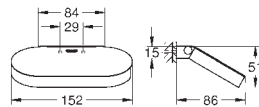

- 41 069 000 chrome
- 41 069 DC0 supersteel
- 41 069 BE0 polished nickel
- 41 069 EN0 brushed nickel
- 41 069 GL0 cool sunrise
- 41 069 GN0 brushed cool sunrise
- 41 069 DA0 warm sunset
- 41 069 DL0 brushed warm sunset
- 41 069 A00 hard graphite
- 41 069 AL0 brushed hard graphite

Selection
Toilet paper holder
with cover
material: metal
wall mounted
concealed fastening
GROHE StarLight chrome finish

new