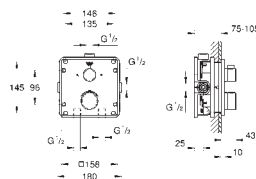

GROHE GROHTHERM 2 HANDLE TRIM SETS

Ref. no.

Colour

24 078 000

chrome

Grotherm

Safety mixer for 1 outlet with shut off valve

final installation for Rapido SmartBox (35 600)

GROHE TurboStat compact cartridge

GROHE StarLight chrome finish

GROHE FastFixation escutcheon with covered shaft sealing and covered fixing

metal escutcheon, retroactively 6° adjustable

GROHE SafeStop safety button at 38°C

GROHE SafeStop Plus optional temperature limiter at 43°C or 46°C included

built-in non-return valves and dirt strainers

ceramic stop valve, 120°

flow performance: outlet B = 27 l/min, outlet C = 30 l/min

35 600 000

GROHE Rapido SmartBox universal rough-in box

24 079 000

chrome

Grotherm

Safety shower mixer for 2 outlets with integrated shut off/diverter valve

final installation for Rapido SmartBox (35 600)

GROHE TurboStat compact cartridge

GROHE StarLight chrome finish

GROHE FastFixation escutcheon with covered shaft sealing and covered fixing

metal escutcheon, retroactively 6° adjustable

printed head and hand shower symbol

GROHE SafeStop safety button at 38°C

GROHE SafeStop Plus optional temperature limiter at 43°C or 46°C included

GROHE AquaDimmer, integrated shut off/diverter valve

flow performance: outlet B = 27 l/min, outlet C = 30 l/min

35 600 000

GROHE Rapido SmartBox universal rough-in box

24 080 000

chrome

Grotherm

Safety bath tub mixer for 2 outlets with integrated shut off/diverter valve

final installation for Rapido SmartBox (35 600)

GROHE TurboStat compact cartridge

GROHE StarLight chrome finish

GROHE FastFixation escutcheon with covered shaft sealing and covered fixing

metal escutcheon, retroactively 6° adjustable

printed hand shower and bath filler symbol

GROHE SafeStop safety button at 38°C