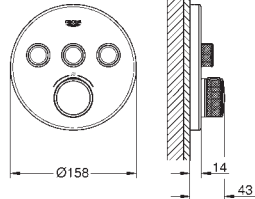

29 904 LS0

moon white

Grotherm SmartControl

Safety mixer for concealed installation with 3 valves
final installation for Rapido SmartBox (35 600)

GROHE FastFixation metal wall escutcheon, retroactively 6° adjustable
GROHE StarLight finish

GROHE SmartControl push for ON-OFF, turn for volume adjustment
exchangeable symbols

GROHE TurboStat compact cartridge

GROHE ProGrip with knurl structure

GROHE SafeStop safety button at 38°C

GROHE SafeStop Plus optional temperature limiter at 43°C or 46°C included

built-in non-return valves and dirt strainers

multiple outlets can be run simultaneously

cover plate in moon white acrylic glass

flow performance: outlet A = 23 l/min, outlet B = 27 l/min, outlet C = 23 l/min,

outlet A + B = 33 l/min, outlet A + B + C = 36 l/min

35 600 000

GROHE Rapido SmartBox universal rough-in box