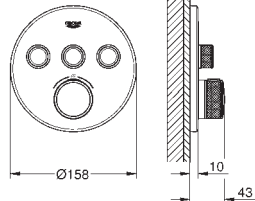

GROHE GROHTHERM SMARTCONTROL

Ref. no.

Colour

29 121 000	chrome
29 121 DC0	supersteel
29 121 BE0	polished nickel
29 121 EN0	brushed nickel
29 121 GL0	cool sunrise
29 121 GN0	brushed cool sunrise
29 121 DA0	warm sunset
29 121 DL0	brushed warm sunset
29 121 A00	hard graphite
29 121 AL0	brushed hard graphite

Grotherm SmartControl

Safety mixer for concealed installation with 3 valves

final installation for Rapido SmartBox (35 600)

GROHE FastFixation metal wall escutcheon, retroactively 6° adjustable

GROHE StarLight chrome finish

GROHE SmartControl push for ON-OFF, turn for volume adjustment
exchangeable symbols

GROHE TurboStat compact cartridge

GROHE ProGrip with knurl structure

GROHE SafeStop safety button at 38C

GROHE SafeStop Plus optional temperature limiter at 43°C or 46°C included

built-in non-return valves and dirt strainers

multiple outlets can be run simultaneously

flow performance: outlet A = 23 l/min, outlet B = 27 l/min, outlet C = 23 l/min,
outlet A + B = 33 l/min, outlet A + B + C = 36 l/min

35 600 000

GROHE Rapido SmartBox universal rough-in box