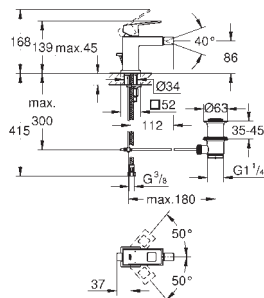

23 138 000
23 138 DC0
23 138 AL0

chrome
supersteel
brushed hard graphite

Eurocube
Single-lever bidet mixer 1/2"
S-Size

GROHE SilkMove 28 mm ceramic cartridge
temperature limiter

GROHE StarLight chrome finish
GROHE FastFixation Plus installation system
ball-joint mousseur
pop-up waste set 1 1/4"
flexible connection hoses