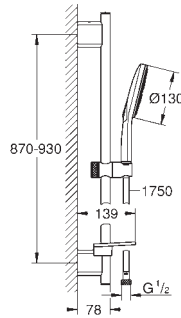

GROHE RAINSHOWER SMARTACTIVE

Ref. no.

Colour

SHOWERS

new