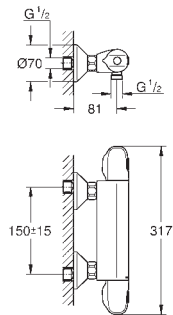

GROHE GROHTHERM 1000

Ref. no.

Colour

34 143 003

chrome

Grotherm 1000
Shower Safety mixer
wall mounted
GROHE CoolTouch safety housing
GROHE StarLight chrome finish
GROHE MetalGrip ergonomically shaped metal handles
GROHE SafeStop safety button at 38°C
GROHE SafeStop Plus optional temperature limiter at 43°C included
GROHE TurboStat compact cartridge
integrated stop valve
volume handle with **GROHE EcoButton**
ceramic headpart 1/2", 180°
shower bottom outlet 1/2"
built-in non-return valves
dirt strainers
S-unions
GROHE EcoJoy for less water and perfect flow