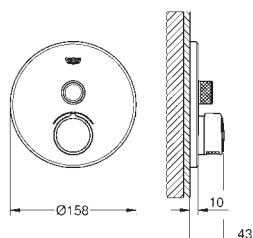

29 144 000

chrome

SmartControl

Concealed mixer with one valve

final installation for Rapido SmartBox (35 600)

GROHE FastFixation metal wall escutcheon, retroactively 6° adjustable

GROHE StarLight chrome finish

GROHE SmartControl push for ON-OFF, turn for volume adjustment

exchangeable symbols

cartridge for temperature mixing

outlet B = 27 l/min, outlet C = 27 l/min

35 600 000

GROHE Rapido SmartBox universal rough-in box