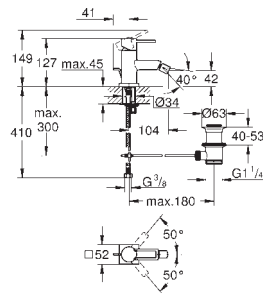

32 147 000

chrome

Allure
Single-lever bidet mixer 1/2"
M-Size
GROHE SilkMove 28 mm ceramic cartridge
GROHE StarLight chrome finish
rapid installation system
ball-joint mousseur
pop-up waste set 1 1/4"
flexible connection hoses