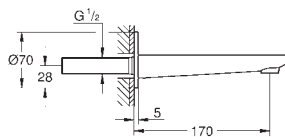

13 383 001
13 383 DC1

chrome
supersteel

Lineare

Bath spout

wall mounted
GROHE StarLight chrome finish
mousseur
male thread 1/2"
projection 170 mm