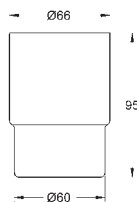

40 372 001

**Essentials
Crystal glass**

material: glass
fits in the following holders:
Essentials (40 369 xx1)
Essentials Cube (40 508)