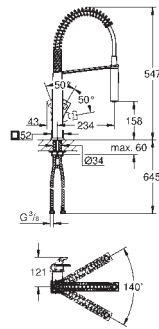

GROHE EUROCUBE

Ref. no.

Colour

31 395 000
31 395 DC0

chrome
supersteel

Eurocube
Single-lever sink mixer 1/2"
GROHE StarLight finish
GROHE SilkMove 28 mm ceramic cartridge
professional spray
diverter: mousseur/spray jet
automatic return to laminar spray
swivel spout
swivel area 140°
360° maneuverable spring arm
protected against backflow
flexible connection hoses
rapid installation system