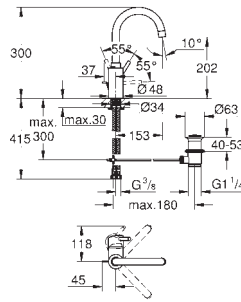

GROHE CONCETTO

Ref. no.

Colour

23 739 002

chrome

Concetto
Single-lever basin mixer 1/2"

L-Size

GROHE SilkMove 35 mm ceramic cartridge
adjustable flow rate limiter

GROHE StarLight chrome finish

GROHE EcoJoy mousseur 5.7 l/min

GROHE Zero isolated inner water ways - lead and nickel free

GROHE FastFixation installation system

swivel tubular spout

with stop restriction

pop-up waste set 1 1/4"

flexible connection hoses

32 629 002

chrome

Concetto
Single-lever basin mixer 1/2"

L-Size

GROHE SilkMove 35 mm ceramic cartridge
adjustable flow rate limiter

GROHE StarLight chrome finish

GROHE Zero isolated inner water ways - lead and nickel free

GROHE FastFixation installation system

swivel tubular spout

with stop restriction

pop-up waste set 1 1/4"

flexible connection hoses

new

23 920 001

chrome

Concetto
Single-lever basin mixer 1/2"

XL-Size

for free-standing basins

GROHE SilkMove 28 mm ceramic cartridge
with temperature limiter

GROHE StarLight chrome finish

GROHE EcoJoy mousseur 5.7 l/min

GROHE AquaGuide adjustable mousseur

rapid installation system

smooth body

flexible connection hoses

20 216 001

chrome

Concetto
3-hole basin mixer 1/2"

L-Size

ceramic headpart

GROHE StarLight chrome finish

GROHE FastFixation installation system

spout with mousseur

pop-up waste set 1 1/4"

pressure-proof, flexible connection hoses between spout and side valves

19 575 001

chrome

Concetto
2-hole basin mixer

S-Size

wall mounted

final installation for 23 571

without concealed body

metal rosette

GROHE StarLight chrome finish

GROHE AquaGuide adjustable mousseur

centre distance 110 mm

projection 147 mm