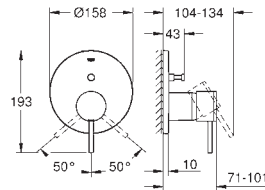

24 066 003
24 066 DC3
24 066 GL3
24 066 DA3
24 066 AL3

chrome
supersteel
cool sunrise
warm sunset
brushed hard graphite

Atrio

Single-lever mixer with 2-way diverter

final installation for Rapido SmartBox (35 600)

GROHE SilkMove 46 mm ceramic cartridge

GROHE StarLight chrome finish

GROHE FastFixation escutcheon with covered shaft sealing and covered fixing

metal escutcheon, retroactively 6° adjustable

automatic 2-way diverter

outlet B = 27 l/min, outlet C = 27 l/min

35 600 000

GROHE Rapido SmartBox universal rough-in box