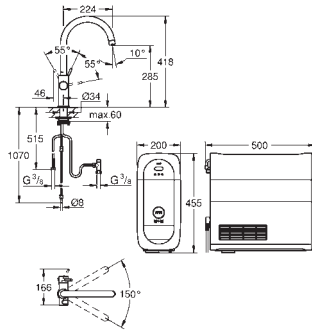

31 545 001

chrome

**GROHE Blue Home
C-spout Starter kit**

GROHE Blue Home single-lever sink mixer with filter function
push buttons for 3 types of filtered and chilled table water
still, medium, sparkling

GROHE StarLight finish

GROHE SilkMove 28 mm ceramic cartridge
swivel tubular spout
swivel area 150°

separate inner water ways for filtered and non-filtered water
flexible connection hoses

GROHE Blue Home cooler

delivers 3 liters of chilled sparkling water per hour
180 Watt cooling unit, 230 V, 50 Hz
sound level in standby 44 dB(A)
type of protection IP 21

CE approved
requires ventilation holes in the bottom of the kitchen cabinet
software set-up, monitoring of filter and CO₂ capacity via GROHE Ondus app
with Bluetooth 4.0* and WIFI interface for wireless data communication
for Apple** and Android devices
bluetooth range (max. 10 m) varies on used materials and walls between
transmitter and receiver

GROHE Blue Ultrasafe filter 3000 I and filter head

GROHE Blue 425 g CO₂ bottle

This product includes an article which is declared as a hazardous substance.
Find more information in the safety data sheet. You can download the safety data
at: www.grohe.com/safety-data-sheets/

System requirements Apple

iPhone with iOS 9.0 or higher

System requirements Android

smart phone with Android 4.3 or higher

Mobile devices and GROHE Ondus App*** are not included in delivery and have
to be ordered separately via an authorised Apple store/store/iTunes or Google
Play store.

* The Bluetooth word mark and logos are registered trademarks owned by
Bluetooth SIG, Inc. and any use of such marks by Grohe AG is under license.
Other trademarks and trade names are those of their respective owners.

** Apple, the Apple logo, iPod, iPod Touch, iPhone and iTunes are trademarks of
Apple Inc., registered in the U.S. and other countries. Apple is not responsible
for the function of this device or its compliance with safety and regulatory
standards.

*** Available for free via iTunes app or Google Play store.