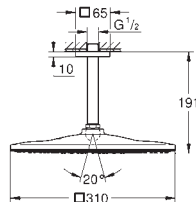

- 26 566 000 chrome
- 26 566 DC0 supersteel
- 26 566 GN0 brushed cool sunrise
- 26 566 DL0 brushed warm sunset
- 26 566 A00 hard graphite
- 26 566 AL0 brushed hard graphite

Rainshower Mono 310 Cube
Head shower set ceiling 142 mm, 1 spray

head shower Rainshower 310
1 spray pattern: GROHE PureRain
Rainshower shower arm ceiling 142 mm (27 485)
GROHE EcoJoy 9,5 l/min flow limiter
GROHE DreamSpray perfect spray pattern
GROHE StarLight chrome finish
SpeedClean anti-lime system
Inner WaterGuide for a longer life

- 26 565 000 chrome
- ditto, with non-restricted flow