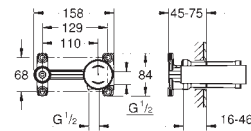

23 571 000

Single-lever mixer 1/2", universal concealed body
for 2-hole basin mixers
wall installation
GROHE SilkMove 35 mm ceramic cartridge
adjustable flow rate limiter
with temperature limiter
spout can be positioned on the right or left
DR-brass
installation device
with sealing sleeve