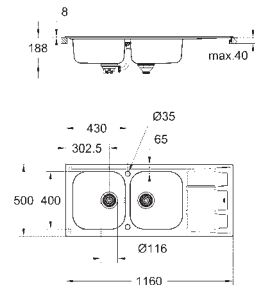

31 587 SD0

stainless steel

K400

Stainless steel sink with drainer

model: K400 80-S 116/50 2.0 rev

mounting type: standard built-in

material: stainless steel AISI 304 (V2A)

material thickness: 0.7 mm

GROHE StarLight finish

finish: satin finish

GROHE Whisper

min. cabinet size: 800 mm

dimensions: 1160 x 500 mm

2 bowl: 362.5 x 400 x 188 mm

outer radius: R10, inner bowl radius: R95

GROHE FastFixation installation system

sink mountable left or right

cut-out: 1140 x 480 mm

drilling holes: 2 x 35 mm

waste: Ø 3.5"/90 mm waste strainer with automatic waste fitting

accessories included: automatic waste fitting with rotary handle, waste kit, basket

strainer waste, mounting set

amount of fasteners included (top mount): 8