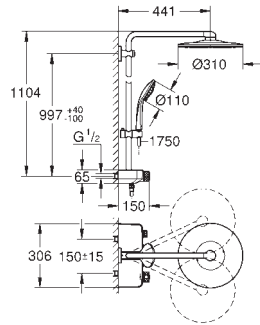

# GROHE EUPHORIA SMARTCONTROL SYSTEM

Ref. no.

Colour

26 507 000	chrome
26 507 LS0	moon white
26 507 DC0	supersteel
26 507 BE0	polished nickel
26 507 EN0	brushed nickel
26 507 GL0	cool sunrise
26 507 GN0	brushed cool sunrise
26 507 DA0	warm sunset
26 507 DL0	brushed warm sunset
26 507 A00	hard graphite
26 507 AL0	brushed hard graphite