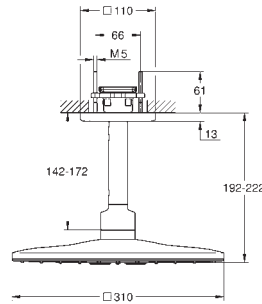

GROHE HEAD SHOWERS

Ref. no.

Colour

- 26 481 000 **chrome**
- 26 481 DC0 **supersteel**
- 26 481 GN0 **brushed cool sunrise**
- 26 481 DL0 **brushed warm sunset**
- 26 481 A00 **hard graphite**
- 26 481 AL0 **brushed hard graphite**

Rainshower SmartActive 310 Cube
Head shower set ceiling 142 mm, 2 sprays
head shower Rainshower SmartActive 310 Cube
2 spray patterns: GROHE PureRain, ActiveRain
142 mm ceiling shower arm
GROHE DreamSpray perfect spray pattern
GROHE StarLight chrome finish
SpeedClean anti-lime system
Inner WaterGuide for a longer life
requires rough-in set 26 483 000 or 26 484 000 - to be ordered separately