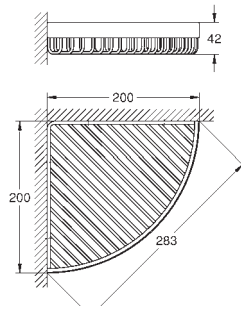

40 809 000

chrome

Selection Cube
Soap wire basket
material: metal
for corner installation
GROHE StarLight finish