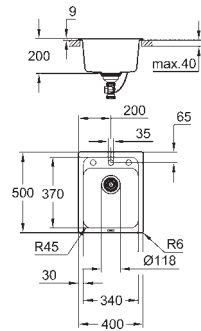

GROHE COMPOSITE SINKS

Ref. no.

Colour

31 650 AT0
31 650 AP0

granite gray
granite black

K700

Composite sink

model: K700 50-C 40/50 1.0

mounting type: standard built-in

material: quartz composite

GROHE Whisper

min. cabinet size: 500 mm

dimensions: 400 x 500 mm

1 bowl: 340 x 370 x 200 mm

GROHE FastFixation installation system

cut-out: 380 x 480 mm

drainer: automatic waste fitting

accessories included: automatic waste fitting with rotary handle, waste kit, basket

strainer waste, mounting set

optional: push to open excenter (40 986 SD0)

amount of fasteners included (top mount): 6

outer radius: R6, inner bowl radius: R45