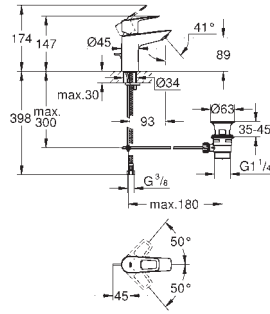

GROHE BAULOOP

Ref. no.

Colour

new

23 335 001

chrome

BauLoop
Single-lever basin mixer 1/2"
S-Size
GROHE Longlife 28 mm ceramic cartridge
with temperature limiter
GROHE StarLight chrome finish
GROHE Zero isolated inner water ways - lead and nickel free
GROHE EcoJoy mousseur 5.7 l/min
rapid installation system
plastic pop-up waste set 1 1/4"
flexible connection hoses

new