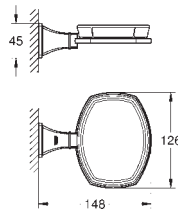

40 628 000
40 628 IGO

chrome
chrome/gold

Grandera
Holder with ceramic soap dish
material: ceramic/metal
concealed fastening
GROHE StarLight chrome finish