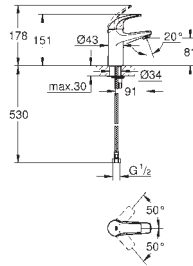

32 848 000

chrome

BauCurve
Single-lever basin mixer 1/2"
GROHE LongLife 28 mm ceramic cartridge
GROHE StarLight chrome finish
mousseur
smooth body
flexible connection hoses
rapid installation system