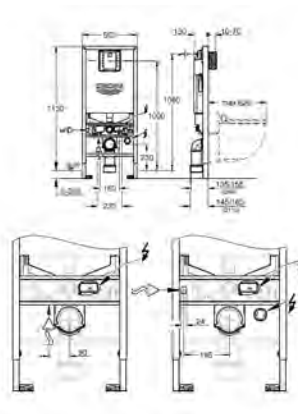

GROHE SENSIA ARENA

Ref. no.

Colour

39 354 SH1

alpine white

GROHE Sensia Arena

Smart Toilet for concealed flushing cisterns, wall-hung

GROHE Hygiene Clean: antibacterial HyperClean and anti-stick AquaCeramic

GROHE Power Flush: rimless wash down with GROHE Triple Vortex flushing

GROHE Skin Clean:

2 adjustable spray arms (1 for standard spray, 1 for lady spray)

separate water way for lady spray

oscillating spray (automatic forward and reverse motion of the spray)

pulsating spray for massage

adjustable spray intensity

automatic pre- and post-rinsing of spray nozzle with fresh water

integrated instant heater provides unlimited warm water

adjustable temperature

warm air dryer with adjustable temperature

PlasmaCluster function - ion technology

descaling function

Duroplast WC seat and lid with automatic opening/close function

infra-red user detection

inside bowl night light

hidden water supply and power supply connections

smart phone app for iOS and Android

manual remote controller with wall-mounted holder

active carbon filter for odour absorption

water supply connection set for concealed cistern

nominal voltage 220-240 V AC, main frequency 50-60 Hz

type of protection IPX4, complies with EN 1717, CE approved

new

39 596 000

Rapid SLX

Element for WC, 1.13 m installation height with integrated socket and shower toilet connection

small revision shaft for small flush plates

for on-the-wall installations or studded walls

powder coated steel frame, self-supporting

for dry-cladding, completely pre-assembled

TÜV approved

2 WC fixing bolts

distance of fixing bolts 180/230 mm

outlet bend Ø 90 mm

depth adjustable

reducer Ø 90/110 mm

inlet and outlet connecting set

flushing cistern GD 2, 3 - 6 l, containing following features: