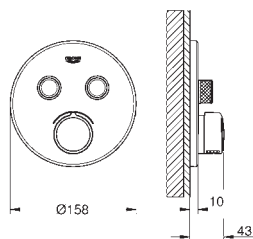

29 145 000

chrome

SmartControl

Concealed mixer with 2 valves

final installation for Rapido SmartBox (35 600)

GROHE FastFixation metal wall escutcheon, retroactively 6° adjustable

GROHE StarLight chrome finish

GROHE SmartControl push for ON-OFF, turn for volume adjustment

exchangeable symbols

cartridge for temperature mixing

multiple outlets can be run simultaneously

outlet B = 23 l/min, outlet C = 25 l/min, outlet B+C = 27 l/min

35 600 000

GROHE Rapido SmartBox universal rough-in box