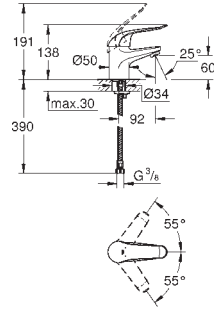

GROHE EUROECO SPECIAL

Ref. no.

Colour

32 762 000

chrome

Euroeco Special
Single-lever basin mixer 1/2"
smooth body
GROHE StarLight chrome finish
GROHE SilkMove 35 mm ceramic cartridge
GROHE EcoJoy for less water and perfect flow
adjustable flow rate limiter
adjustable temperature limiter
laminar flow limiter 9 l/min
lever length 120 mm
rapid installation system
flexible connection hoses

32 763 000

chrome

ditto, with pop-up waste set 1 1/4"