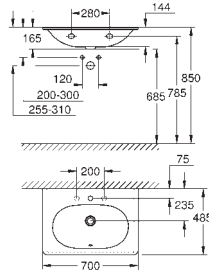

39 564 00H

alpine white

**GROHE Essence
Wash basin 70**

wall hung
1 hole punched, 2 holes pre-punched
with overflow on opposite site to faucet
700 x 485 mm
suitable for half and full pedestal
sanitary ware
PureGuard anti scale coating and anti bacterial glazing