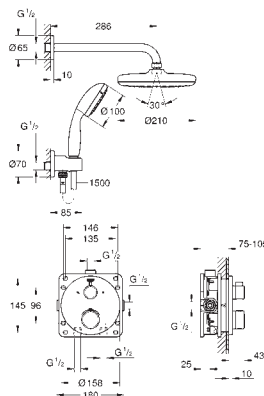

34 727 000

chrome

Grotherm

Perfect shower set with Tempesta 210

Grotherm set for final installation with Aquadimmer (24 076)

GROHE Rapido SmartBox universal rough-in box, 1/2" (35 600)

head shower Tempesta 210 9.5 l/min (26 410)

Shower arm Rainshower 286 mm (28 576)

hand shower Tempesta 100 II (27 597)

shower outlet elbow (28 628)

Rotaflex shower hose 1500 mm 1/2" x 1/2" (28 409)