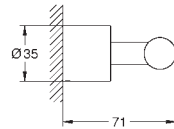

40 312 003
40 312 DC3
40 312 GL3
40 312 DA3
40 312 AL3

Atrio
Bathrobe hook
material: metal
concealed fastening
GROHE StarLight chrome finish

chrome
supersteel
cool sunrise
warm sunset
brushed hard graphite