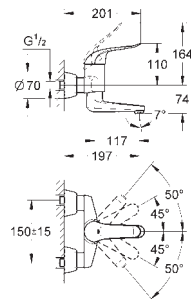

32 767 000

chrome

Euroeco Special
Single-lever basin mixer 1/2"
wall mounted
GROHE StarLight chrome finish
GROHE SilkMove 46 mm ceramic cartridge
GROHE EcoJoy for less water and perfect flow
adjustable flow rate limiter
adjustable temperature limiter
laminar flow limiter 9 l/min
cast swivel spout, lockable
swivel area 90°
projection 197 mm
lever length 120 mm
S-unions