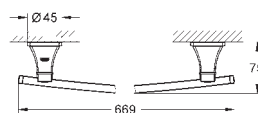

**Grandera**  
**Holder with ceramic soap dish**  
material: ceramic/metal  
concealed fastening  
**GROHE StarLight** chrome finish

40 630 000  
40 630 IGO

chrome  
chrome/gold

**Grandera**  
**Towel ring**  
Ø 205 mm  
material: metal  
concealed fastening  
**GROHE StarLight** chrome finish