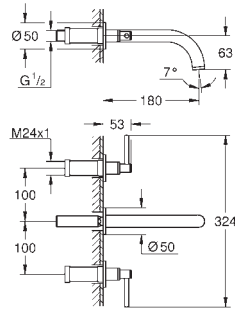

- 20 169 003
- 20 169 DC3
- 20 169 GL3
- 20 169 DA3
- 20 169 AL3

- chrome
- supersteel
- cool sunrise
- warm sunset
- brushed hard graphite

Atrio

3-hole basin mixer 1/2"

S-Size

wall mounted

final installation for 29 025

without concealed body

headparts 1/2" - 90°

GROHE StarLight chrome finish

GROHE EcoJoy 5.7 l/min laminar mousseur

centre distance 200 mm

projection 180 mm

with lever handles

Sets of caps with „H“ and „C“ marking and without marking