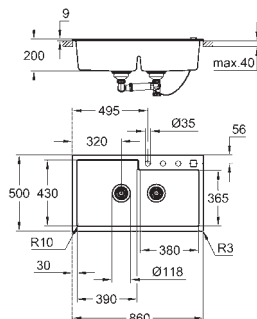

GROHE COMPOSITE SINKS

Ref. no.

Colour

31 647 AT0
31 647 AP0

granite gray
granite black

K500

Composite sink with drainer
model: K500 80-C 116/50 2.0 rev

mounting type: standard built-in

material: quartz composite

GROHE Whisper

min. cabinet size: 800 mm

dimensions: 1160 x 500 mm

1 bowl: 330 x 440 x 200 mm

2 bowl: 330 x 440 x 200 mm

GROHE FastFixation installation system

sink mountable left or right

cut-out: 1140 x 480 mm

drainer: automatic waste fitting

accessories included: automatic waste fitting with rotary handle, waste kit, basket

strainer waste, mounting set

optional: push to open excenter (40 986 SD0)

amount of fasteners included (top mount): 12

outer radius: R6, inner bowl radius: R12

31 648 AT0
31 648 AP0

granite gray
granite black

K500

Composite sink

model: K500 60-C 55.5/46 1.5 rev

mounting type: standard built-in and undermount

material: quartz composite

GROHE Whisper

min. cabinet size: 600 mm

dimensions: 555 x 460 mm

1 bowl: 335 x 400 x 200 mm

0.5 bowl: 155 x 400 x 140 mm

outer radius: R6, inner bowl radius: big bowl R12, small bowl R10

GROHE FastFixation installation system

sink mountable left or right

cut-out: 525 x 400 mm

drainer: Ø 3.5"/90 mm basket strainer waste

optional: push to open excenter (40 986 SD0)

accessories included: waste kit, basket

strainer waste, mounting set

optional: push to open excenter (40 986 SD0)

mounting with silicone (top mount)

amount of fasteners included (undermount): 8

31 649 AT0
31 649 AP0

granite gray
granite black

K500

Composite sink

model: K500 90-C 86/50 2.0

mounting type: standard built-in

material: quartz composite

GROHE Whisper

min. cabinet size: 900 mm

dimensions: 860 x 500 mm

1 bowl: 390 x 430 x 200 mm

2 bowl: 380 x 365 x 200 mm

outer radius: R3, inner bowl radius: R10

GROHE FastFixation installation system