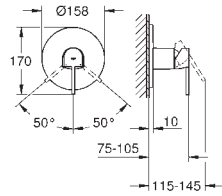

GROHE Plus
Single-lever shower mixer
final installation for
Rapido SmartBox (35 600)
GROHE SilkMove 46 mm ceramic cartridge
GROHE StarLight chrome finish
GROHE FastFixation escutcheon with covered shaft sealing and covered fixing
metal escutcheon, retroactively 6° adjustable
flow performance: outlet B or C = 30 l/min

35 600 000

GROHE Rapido SmartBox universal rough-in box

24 060 003

chrome

24 060 DC3

supersteel

24 060 AL3

brushed hard graphite