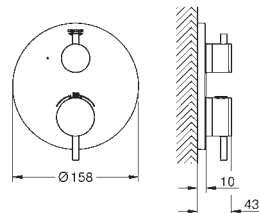

24 134 003
24 134 DC3
24 134 GL3
24 134 DA3
24 134 AL3

chrome
supersteel
cool sunrise
warm sunset
brushed hard graphite

Atrio

Safety mixer for 1 outlet with shut off valve

final installation for Rapido SmartBox (35 600)

GROHE TurboStat compact cartridge

GROHE StarLight chrome finish

GROHE FastFixation escutcheon with covered shaft sealing and covered fixing

metal escutcheon, retroactively 6° adjustable

GROHE SafeStop safety button at 38°C

GROHE SafeStop Plus optional temperature limiter at 43°C or 46°C included

built-in non-return valves and dirt strainers

ceramic stop valve, 120°

flow performance: outlet B = 27 l/min, outlet C = 30 l/min

35 600 000

GROHE Rapido SmartBox universal rough-in box