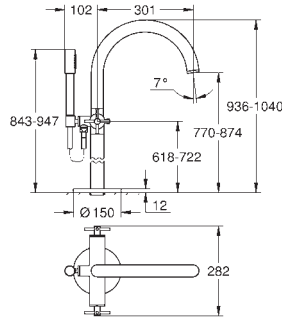

GROHE ATRIO

Ref. no.

Colour

- 25 044 003
- 25 044 DC3
- 25 044 GL3
- 25 044 DA3
- 25 044 AL3

- chrome
- supersteel
- cool sunrise
- warm sunset
- brushed hard graphite

Atrio

Bath mixer 1/2"

floor-mounted installation
final installation for 45 984
without roughing-in-set
ceramic headparts 1/2", 90°
GROHE StarLight chrome finish
automatic diverter: bath/shower
swivel tubular spout with mousseur and stop limiter
projection 301 mm
integrated non-return valve in shower outlet
hand shower Sena Stick (26 465)
with shower holder
Silverflex shower hose 1.250 mm (28 362)
protected against backflow
with cross handles
Sets of caps with „H“ and „C“ marking and without marking