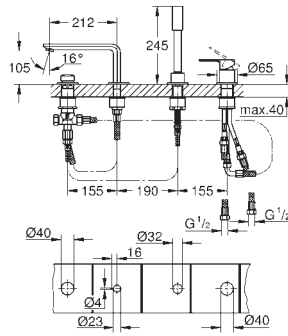

Ref. no.

Colour

19 577 001
19 577 DC1
19 577 AL1

chrome
supersteel
brushed hard graphite

Lineare
4-hole bath combination
GROHE SilkMove 35 mm ceramic cartridge with temperature limiter
GROHE StarLight chrome finish pre-assembled spout fixing
single lever mixer operating element
bath inlet with mousseur
diverter bath/shower
hand shower Sena Stick (26 465)
metal shower hose 2000 mm
flexible connection hoses
connection for shower hose protected against backflow
for use with 29 037