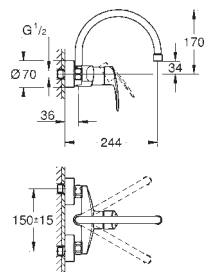

32 224 003

chrome

Eurosmart
Single-lever sink mixer 1/2"
wall mounted
GROHE StarLight chrome finish
GROHE SilkMove 35 mm ceramic cartridge
adjustable flow rate limiter
swivel tubular spout
swivel area 360°, projection 276 mm
S-unions

new