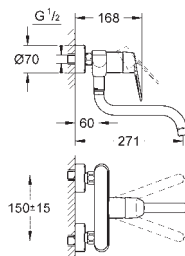

33 772 002

chrome

Eurodisc Cosmopolitan
Single-lever sink mixer 1/2"
wall mounted

GROHE StarLight finish
GROHE SilkMove 46 mm ceramic cartridge
adjustable flow rate limiter
swivel tubular spout
selectable swivel area: 0° / 150°
projection 271 mm
S-unions