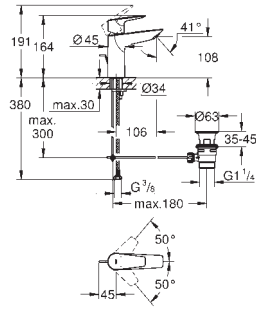

Ref. no.

Colour

new

23 758 001

chrome

BauEdge
Single-lever basin mixer 1/2"
M-Size
GROHE Longlife 28 mm ceramic cartridge with temperature limiter
GROHE StarLight chrome finish
GROHE Zero isolated inner water ways - lead and nickel free
GROHE EcoJoy mousseur 5.7 l/min rapid installation system
plastic pop-up waste set 1 1/4"
flexible connection hoses

23 901 001

chrome

ditto, smooth body with push open waste set

new