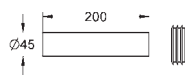

**37 311 K00**

**black**

**WC inlet and outlet connecting set**

for wall hung WC  
connecting pipe  $\varnothing$  45 mm  
waste sleeve  $\varnothing$  90 mm  
150 mm long  
cover for WC fixing bolts

**37 489 000**