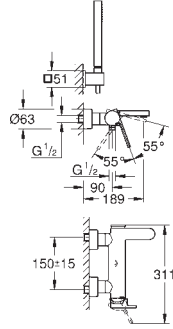

GROHE PLUS

Ref. no.

Colour

33 547 003

chrome

GROHE Plus
Single-lever bath mixer 1/2"
wall mounted
GROHE SilkMove 35 mm ceramic cartridge
with temperature limiter
GROHE StarLight chrome finish
automatic diverter: bath/shower
laminar mousseur
1/2" shower outlet
integrated non-return valve
covered S-unions
protected against backflow
with shower set
hand shower Euphoria Cube Stick (27 698)
wall shower holder (27 693)
Silverflex shower hose 1500 mm 1/2" x 1/2" (28 364)

40 954 000

chrome