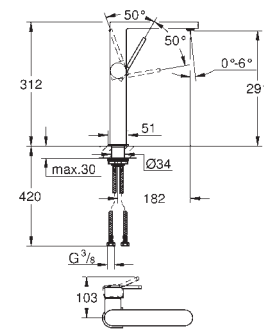

32 618 003
32 618 DC3
32 618 AL3

chrome
supersteel
brushed hard graphite

GROHE Plus
Single-lever basin mixer 1/2"
XL-Size

for free-standing basins

GROHE SilkMove 28 mm ceramic cartridge
with temperature limiter

GROHE StarLight chrome finish

GROHE EcoJoy SpeedClean mousseur 5.7 l/min

GROHE AquaGuide adjustable mousseur

rapid installation system

smooth body

flexible connection hoses