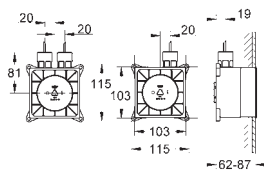

29 072 000

Rainshower F-Series

Rough-in set light set

for use with double light modules (36 359 000)

- 2 rough-in sets (115 x 115 x 62-87 mm)

- 2 cable extensions (5 m each)