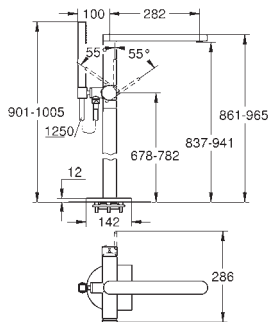

Ref. no.

Colour

23 846 003
23 846 DC3
23 846 AL3

chrome
supersteel
brushed hard graphite

GROHE Plus
Single-lever bath mixer 1/2", floor mounted
final installation for 45 984
GROHE SilkMove 35 mm ceramic cartridge
with temperature limiter
GROHE StarLight chrome finish
automatic diverter: bath/shower
spout with laminar mousseur
projection 282 mm
integrated non-return valve in shower outlet
with shower holder
hand shower Euphoria Cube 6.6 l/min
Silverflex shower hose 1.250 mm (28 362)
protected against backflow