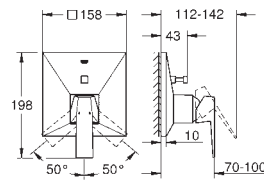

24 072 000

24 072 DC0

24 072 ALO

chrome

supersteel

brushed hard graphite

Allure Brilliant
Single-lever mixer with 2-way diverter

final installation for Rapido SmartBox (35 600)

GROHE SilkMove 46 mm ceramic cartridge

GROHE StarLight chrome finish

GROHE FastFixation escutcheon with covered shaft sealing and covered fixing metal escutcheon, retroactively 6° adjustable
automatic 2-way diverter
outlet B = 27 l/min, outlet C = 27 l/min

35 600 000

GROHE Rapido SmartBox universal rough-in box