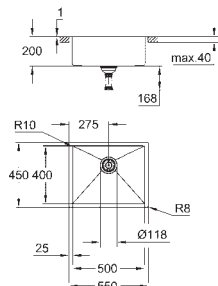

GROHE STAINLESS STEEL SINKS

Ref. no.

Colour

new

31 577 SD1

stainless steel

**K700 Undermount
Stainless steel sink**

model: K700U 60-S 59.5/45 1.5 lh

mounting type: undermount, top mount or flush mount

material: stainless steel AISI 304 (V2A)

material thickness: 1 mm

GROHE StarLight finish

finish: satin finish

GROHE Whisper

min. cabinet size: 600 mm

dimensions: 595 x 450 mm

1 bowl: 340 x 400 x 200 mm

0.5 bowl: 180 x 400 x 140 mm

outer radius: R16 (undermount)/R3 (topmount), inner bowl radius: R15

GROHE FastFixation installation system

sink mountable left

cut-out (undermount): 547 x 402 mm (R16)

cut-out (top mount): 580 x 435 mm

drainer: Ø 3.5"/90 mm basket strainer waste

accessories included: waste kit, basket

strainer waste, mounting set

optional: push to open exciter (40 986 SD0)

amount of fasteners included (top mount): 8

amount of fasteners included (undermount): 8

new

31 578 SD1

stainless steel

K700

Stainless steel sink

model: K700 45-S 46.4/46.4 1.0

mounting type: undermount, top mount or flush mount

material: stainless steel AISI 304 (V2A)

material thickness: 1 mm

GROHE StarLight finish

finish: satin finish

GROHE Whisper

min. cabinet size: 450 mm

dimensions: 464 x 464 mm

1 bowl: 400 x 400 x 200 mm

outer radius: R11 (undermount)/R3 (topmount), inner bowl radius: R10

GROHE FastFixation installation system

cut-out (undermount): 402 x 402 mm (R11)

cut-out (top mount): 449 x 449 mm

drainer: Ø 3.5"/90 mm basket strainer waste

accessories included: waste kit, basket

strainer waste, mounting set

optional: push to open exciter (40 986 SD0)

amount of fasteners included (top mount): 8

amount of fasteners included (undermount): 8

31 726 SD0

stainless steel

K700

Stainless steel sink

model: K700 60-S 55/45 1.0

mounting type: undermount, top mount or flush mount