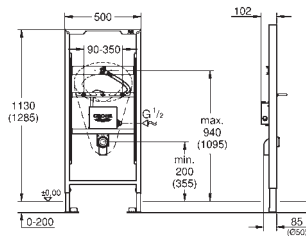

39 376 000

Rapid SL

Element for urinal with temperature sensor

with roughing-in set for T sensor

1.13 and 1.30 m installation height

for on-the-wall installations or studded walls

powder coated steel frame, self-supporting

for dry-cladding, completely pre-assembled

height adjustable fitting connections

TUV approved

HT-outlet bend Ø 50 mm

fixing bolts M8, with fixing device for the ceramic

inlet connection and inlet connecting set

box for concealed installation including roughing-in box

stop valve and flush elbow

for T sensor electronic installation set 39 368 or 39 369 needs to be ordered
separately

for on-the-wall installation 38 558 00M needs to be ordered separately