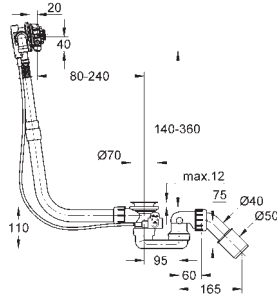

GROHE TALENTOFILL

Ref. no.

Colour

- 19 952 000 chrome
- 19 952 DC0 supersteel
- 19 952 BE0 polished nickel
- 19 952 EN0 brushed nickel
- 19 952 GL0 cool sunrise
- 19 952 GN0 brushed cool sunrise
- 19 952 DA0 warm sunset
- 19 952 DL0 brushed warm sunset
- 19 952 A00 hard graphite
- 19 952 AL0 brushed hard graphite

Talentofill
Inlet, pop-up and waste-system
set for final installation
escutcheon
waste plug
fixing set
in combination with Talentofill 28 990 / 28 991
GROHE StarLight chrome finish

- 28 990 000 supersteel
- 28 990 DC0 polished nickel
- 28 990 BE0 brushed nickel
- 28 990 EN0 cool sunrise
- 28 990 GL0 brushed cool sunrise
- 28 990 GN0 warm sunset
- 28 990 DA0 brushed warm sunset
- 28 990 DL0 hard graphite
- 28 990 A00 brushed hard graphite

Talentofill
Inlet, pop-up and waste-system
for normal bath tubs
without finishing trim set
with bottle trap and 45°-outlet-bend
plug included