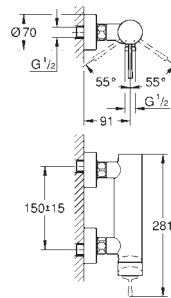

- 33 636 001 chrome
- 33 636 DC1 supersteel
- 33 636 BE1 polished nickel
- 33 636 EN1 brushed nickel
- 33 636 GL1 cool sunrise
- 33 636 GN1 brushed cool sunrise
- 33 636 DA1 warm sunset
- 33 636 DL1 brushed warm sunset
- 33 636 A01 hard graphite
- 33 636 AL1 brushed hard graphite

GROHE Essence
Single-lever shower mixer 1/2"
wall mounted

GROHE SilkMove 35 mm ceramic cartridge
with temperature limiter

GROHE StarLight chrome finish

1/2" shower outlet

integrated non-return valve

S-unions

protected against backflow