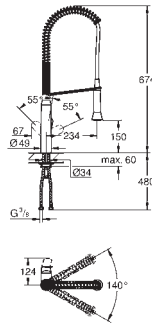

GROHE K7

Ref. no.

Colour

32 950 000
32 950 DC0

chrome
supersteel

K7
Single-lever sink mixer 1/2"
GROHE StarLight finish
GROHE SilkMove 35 mm ceramic cartridge
professional spray
diverter: mousseur/spray jet
automatic return to mousseur
metal spray
adjustable flow rate limiter
swivel spout
swivel area 140°
protected against backflow
flexible connection hoses
rapid installation system