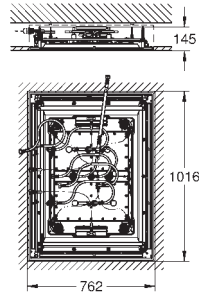

GROHE F-DIGITAL DELUXE

Ref. no.

Colour

26 373 001

chrome

Rainshower F-Series 40" AquaSymphony Ceiling shower 6+ sprays with light

1016 mm x 762 mm x 145 mm

material: metal

min. flow rate 25 l/min, min. recommended pressure 3.0 bar

1 x AquaCurtain

1 x Pure XL spray

1 x 2 mist spray

2 x GROHE PureRain spray 400 x 190 mm

2 x XL Waterfall (separately controlled)

1 x 4 Bokoma Spray with adjustment angle 20°

full spectrum LED: soft light with changing rainbow colours

individually adjustable: permanent lighting with colour selection

power supply for light 12 V DC

SpeedClean anti-lime system

GROHE DreamSpray perfect spray pattern

GROHE StarLight finish

requires rough-in set (26 376), F-digital Deluxe base unit box (26 374), Bluetooth unit (36 371) and various cable connections – all to be ordered separately due to individualised installation

The ceiling construction must be appropriate for the static requirement of the product (total product weight > 70 kg). Performance of the drainage must be of sufficient size (> 100 l/min).

Product contains built-in LED lamps, which cannot be changed: energy efficiency class: A++

26 376 001

chrome

Rainshower F-Series 40"

Roughing-in set

for use with Rainshower F-Series 40" AquaSymphony ceiling shower

1000 mm x 745 mm x 152 mm

min. installation depth: 167 mm

1/2" connections

The ceiling construction must be appropriate for the static requirement of the product (total product weight > 70 kg). Performance of the drainage must be of sufficient size (> 100 l/min).

27 865 000

chrome

Rainshower F-Series 20"

Ceiling shower with light, 1 spray

Rain

508 x 508 x 59 mm

material: metal

full spectrum LED: soft light with changing rainbow colours

individually adjustable: permanent lighting with colour selection

power supply for light 12 V DC

GROHE DreamSpray perfect spray pattern

GROHE StarLight chrome finish

SpeedClean anti-lime system

requires rough-in set (29 069), F-digital Deluxe base unit box (36 397), Bluetooth unit (36 371) and various cable connections – all to be ordered separately due to individualised installation.

Product contains built-in LED lamps, which cannot be changed: energy efficiency class: A+