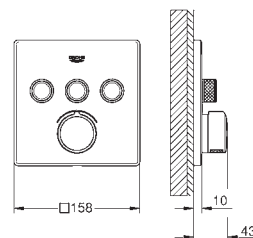

29 149 000

chrome

SmartControl

Concealed mixer with 3 valves

final installation for Rapido SmartBox (35 600)

GROHE FastFixation metal wall escutcheon, retroactively 6° adjustable

GROHE StarLight chrome finish

GROHE SmartControl push for ON-OFF, turn for volume adjustment

exchangeable symbols

cartridge for temperature mixing

multiple outlets can be run simultaneously

outlet A = 22 l/min, outlet B = 26 l/min, outlet C = 22 l/min, outlet A+B = 31 l/min,

outlet A+B+C = 34 l/min

35 600 000

GROHE Rapido SmartBox universal rough-in box