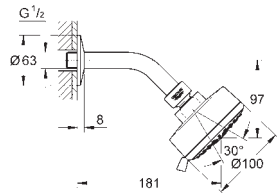

27 869 001

chrome

Tempesta Cosmopolitan 100

Head shower 4 sprays

GROHE Rain O², Rain, Massage, Jet

ball joint ± 15° rotatable

shower arm with connection thread 1/2"

GROHE EcoJoy 9,5 l/min flow limiter

GROHE DreamSpray perfect spray pattern

GROHE StarLight chrome finish

SpeedClean anti-lime system

Inner WaterGuide for a longer life