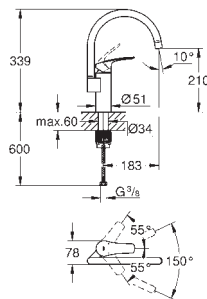

30 463 000
30 463 DC0

chrome
supersteel

Eurosmart

Single-lever sink mixer 1/2"

medium spout

GROHE StarLight chrome finish

GROHE SilkMove 35 mm ceramic cartridge

adjustable flow rate limiter

swivel cast spout

swivel area 140°, **GROHE Zero** isolated inner water ways - lead and nickel free

flexible connection hoses

GROHE FastFixation Plus installation system

new