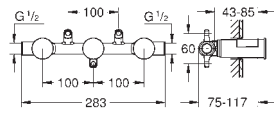

29 025 002

Concealed body
for 3-hole wash-basin mixer
wall installation
Installation depth 43 - 85 mm
DR-brass
installation device
with sealing sleeve