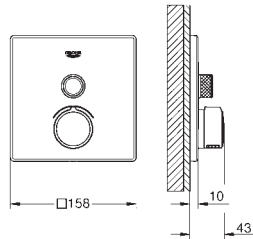

GROHE SMARTCONTROL MIXERS

Ref. no.

Colour

29 147 000

chrome

SmartControl

Concealed mixer with one valve

final installation for Rapido SmartBox (35 600)

GROHE FastFixation metal wall escutcheon, retroactively 6° adjustable

GROHE StarLight chrome finish

GROHE SmartControl push for ON-OFF, turn for volume adjustment

exchangeable symbols

cartridge for temperature mixing

outlet B = 27 l/min, outlet C = 27 l/min

35 600 000

GROHE Rapido SmartBox universal rough-in box