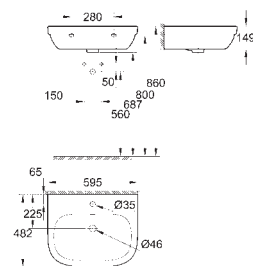

39 335 000

alpine white

39 335 00H

alpine white

**Euro Ceramic
Wash basin 60**

wall hung
1 hole punched
with overflow
600 x 480 mm
sanitary ware

optional: **PureGuard** anti scale coating and anti bacterial glazing (00H)