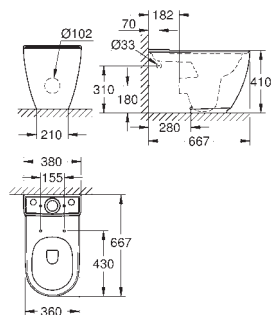

39 572 00H

alpine white

GROHE Essence Floor standing WC for close coupled combination
close coupled
universal trap for horizontal and vertical outlet
wash down
rimless
flush volume 3/4.5 l
including fixation set
cistern to be ordered separately
sanitary ware
fully skirted with invisible fixation
PureGuard anti scale coating and anti bacterial glazing
compatible with seat and cover 39 576 000 (standard) or 39 577 000 (soft close)