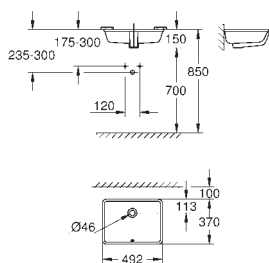

39 480 00H

alpine white

Cube Ceramic Under-counter wash basin 50
installation from below
with overflow
492 x 370 mm
including fixation set
sanitary ware
PureGuard anti scale coating and anti bacterial glazing