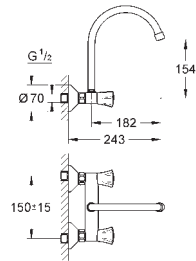

31 191 001

chrome

Costa L
Wall sink mixer 1/2"
wall mounted
metal handles
heat insulated
GROHE StarLight finish
Longlife headparts
swivel tubular spout, swivel area 360°
S-unions