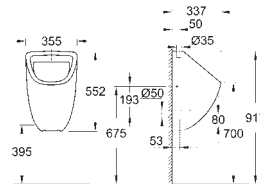

39 439 000

alpine white

**Bau Ceramic
Urinal**
top inlet
flush volume 1 l
including fixation set
sanitary ware
for installation please order urinal trap 39 732 000 (horizontal outlet) or 39 733 000 (vertical outlet), sold separately