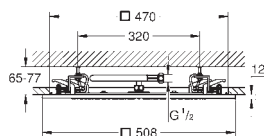

27 286 000

chrome

**Rainshower F-Series 20"
Ceiling shower 1 spray**

Rain
508 x 508 mm
material: metal
connection thread 1/2"
GROHE DreamSpray perfect spray pattern
GROHE StarLight chrome finish
SpeedClean anti-lime system