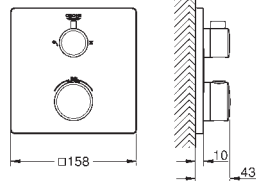

24 079 000

chrome

Grotherm

Safety shower mixer for 2 outlets with integrated shut off/diverter valve

final installation for Rapido SmartBox (35 600)

GROHE TurboStat compact cartridge

GROHE StarLight chrome finish

GROHE FastFixation escutcheon with covered shaft sealing and covered fixing

metal escutcheon, retroactively 6° adjustable

printed head and hand shower symbol

GROHE SafeStop safety button at 38°C

GROHE SafeStop Plus optional temperature limiter at 43°C or 46°C included

GROHE AquaDimmer, integrated shut off/diverter valve

flow performance: outlet B = 27 l/min, outlet C = 30 l/min

35 600 000

GROHE Rapido SmartBox universal rough-in box