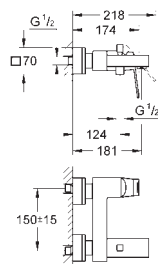

23 140 000
23 140 DC0
23 140 AL0

chrome
supersteel
brushed hard graphite

Eurocube
Single-lever bath mixer 1/2"
wall mounted

GROHE SilkMove 46 mm ceramic cartridge
GROHE StarLight chrome finish
adjustable flow rate limiter
automatic diverter: bath/shower
mousseur
integrated non-return valve in shower outlet
covered S-unions
protected against backflow