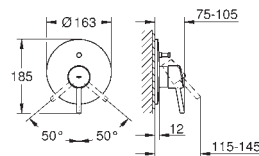

19 346 001

chrome

Concetto

Single-lever bath mixer

final installation for 33 963 000
without concealed body

GROHE StarLight chrome finish

automatic diverter: bath/shower
escutcheon- and shaft-sealing
wall escutcheon
covered coupling