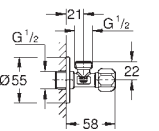

22 025 000 **chrome**
Angle valve 1/2"
pre-roughened connection thread for easy sealing
wall connection 1/2"
outlet 1/2"
water protected spindle shutoff, brass, with
grease chamber and double o-ring sealing
ergonomic handle
metal push-on escutcheon Ø 55 mm
marking: neutral
GROHE StarLight finish