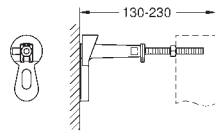

GROHE RAPID SL ACCESSORIES

Ref. no.

Colour