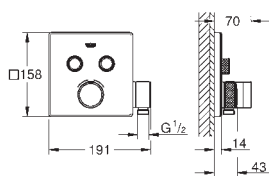

29 125 000	chrome

Grotherm SmartControl

Safety mixer for concealed installation with 2 valves
and integrated shower holder

final installation for Rapido SmartBox (35 600)

GROHE FastFixation metal wall escutcheon, retroactively 6° adjustable

GROHE StarLight chrome finish

GROHE SmartControl push for ON-OFF, turn for volume adjustment
exchangeable symbols

GROHE TurboStat compact cartridge

GROHE ProGrip with knurl structure

GROHE SafeStop safety button at 38°C

GROHE SafeStop Plus optional temperature limiter at 43°C or 46°C included

built-in non-return valves and dirt strainers

multiple outlets can be run simultaneously
integrated shower union with shower outlet 1/2"

flow performance: outlet B = 24 l/min, hand shower = 12 l/min, outlet B + hand shower = 27 l/min

35 600 000

GROHE Rapido SmartBox universal rough-in box