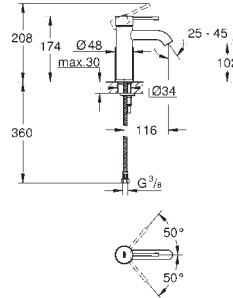

- 23 590 001 chrome
- 23 590 DC1 supersteel
- 23 590 BE1 polished nickel
- 23 590 EN1 brushed nickel
- 23 590 GL1 cool sunrise
- 23 590 GN1 brushed cool sunrise
- 23 590 DA1 warm sunset
- 23 590 DL1 brushed warm sunset
- 23 590 A01 hard graphite
- 23 590 AL1 brushed hard graphite

GROHE Essence
Single-lever basin mixer 1/2"
S-Size
GROHE SilkMove 28 mm ceramic cartridge
with temperature limiter
GROHE StarLight chrome finish
GROHE EcoJoy mousseur 5.7 l/min
GROHE AquaGuide adjustable mousseur
GROHE FastFixation Plus installation system
smooth body
flexible connection hoses