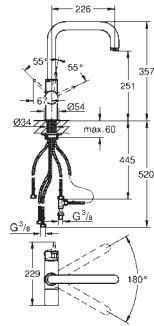

31 303 000

chrome

GROHE Blue

Single-lever sink mixer 1/2"

U spout

GROHE SilkMove 46 mm ceramic cartridge

GROHE StarLight chrome finish

swivel tubular spout

separate inner water ways for filtered and non-filtered water

flexible connection hoses

Product contains built-in LED lamps, which cannot be changed: energy efficiency class: A+