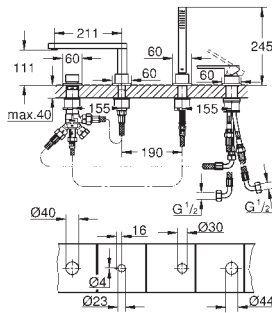

29 307 003
29 307 DC3
29 307 AL3

chrome
supersteel
brushed hard graphite

GROHE Plus
4-hole bath combination
GROHE SilkMove 35 mm ceramic cartridge
with temperature limiter
GROHE StarLight chrome finish
pre-assembled spout with laminar mousseur
single lever mixer operating element
diverter bath/shower
hand shower Euphoria Cube 6.6 l/min
metal shower hose 2000 mm
flexible connection hoses
connection for shower hose
protected against backflow
can be used with 29 037