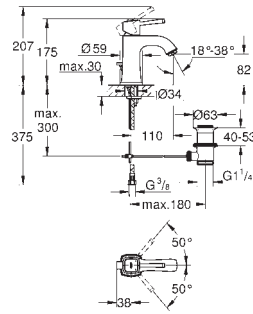

GROHE GRANDERA

Ref. no.

Colour

23 303 000
23 303 IGO

chrome
chrome/gold

Grandera
Single-lever basin mixer 1/2"
M-Size
GROHE SilkMove 28 mm ceramic cartridge
temperature limiter
GROHE StarLight chrome finish
GROHE EcoJoy for less water and perfect flow
GROHE FastFixation installation system
GROHE AquaGuide adjustable mousseur 5.7 l/min
pop-up waste set 1 1/4"
flexible connection hoses