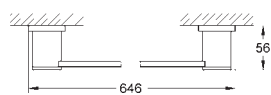

**Allure**  
**Towel holder**  
2 arms, not pivotable  
length 426 mm  
concealed fastening  
**GROHE StarLight** chrome finish

40 341 000

chrome

**Allure**  
**Towel holder**  
640 mm (drilling length 600 mm)  
material: metal  
concealed fastening  
**GROHE StarLight** chrome finish