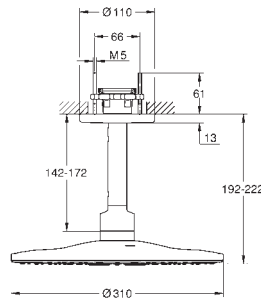

1. 26 477 LS0 moon white
2. **Rainshower SmartActive 310**
   Head shower set ceiling 142 mm, 2 sprays
   head shower Rainshower SmartActive 310, spray plate moon white
   2 spray patterns: GROHE PureRain, ActiveRain
   142 mm ceiling shower arm
   GROHE DreamSpray perfect spray pattern
   GROHE StarLight finish
   SpeedClean anti-lime system
   Inner WaterGuide for a longer life
   requires rough-in set 26 483 000 or 26 484 000 - to be ordered separately