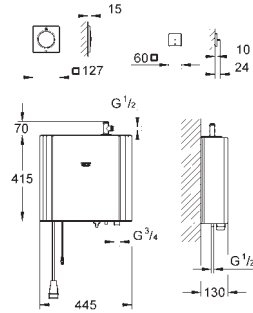

GROHE F-DIGITAL DELUXE

Ref. no.

Colour

27 934 000

chrome

**GROHE F-digital Deluxe
Steam generator 6.6 kW
with steam outlet and temperature sensor
steam generator**

415 x 445 x 130 mm
suitable for steam rooms up to 12.5 m³
supply voltage 400 V 3L+N+PE AC, 50 Hz, power 6.6 kW
water inlet 3/4"
operating pressure 1 – 5 bar (above pressure reducer)
automatic emptying
water outlet 1/2"
steam temperature: max. 55° C, steam outlet 1/2"
type of protection IP 23
with connecting plug
steam outlet module with indentation for fragranced oil
127 x 127 mm, connection thread 1/2"

temperature sensor module

60 x 60 x 12 mm

SpeedClean anti-lime system

GROHE StarLight chrome finish

requires rough-in set (29 074), F-digital Deluxe base unit box (26 374 or 36 397), Bluetooth unit (36 371) and various cable connections – all to be ordered separately due to individualised installation situation