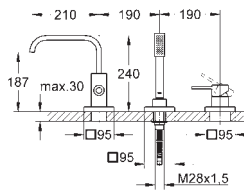

19 316 000

chrome

Allure
3-hole bath combination
for installation under tiled surround
GROHE StarLight chrome finish
trim set for 33 339
without base frame
single lever mixer operating element
bath inlet with automatic diverter bath/shower
handshower (28 034)
metal shower hose 2000 mm