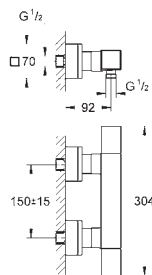

34 488 000

chrome

Grohtherm Cube
Shower Safety mixer
wall mounted
GROHE StarLight chrome finish
GROHE SafeStop safety button at 38°C
GROHE SafeStop Plus optional temperature limiter at 43°C included
GROHE TurboStat compact cartridge
integrated stop valve
volume handle with **GROHE EcoButton**
Carbodur ceramic headpart 1/2", 180°
shower bottom outlet 1/2"
built-in non-return valves, dirt strainers
covered S-unions
GROHE EcoJoy for less water and perfect flow