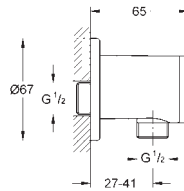

26 370 DC0  
26 370 GN0  
26 370 DL0  
26 370 A00  
26 370 AL0

**Euphoria Cube**  
**Shower outlet elbow 1/2"**  
with wall shower holder  
male thread  
protected against backflow  
**GROHE StarLight** chrome finish