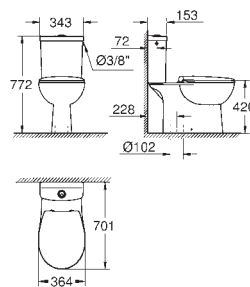

39 346 000

alpine white

Bau Ceramic

Bundle close coupled WC

Bau Ceramic floor standing toilet with vertical outlet (39 429 000)

Bau Ceramic exposed flushing cistern (39 437 000)

Bau Ceramic WC seat (39 493 000)