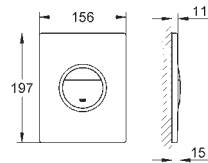

GROHE WALL PLATES FOR WC

Ref. no.

Colour

40 911 000

Revision shaft for small flush plates
for combination with Rapid SL and Uniset with GD 2 cisterns

40 949 000

ditto, for combination with SLIM cistern chrome

38 915 KS0

velvet black

38 915 LS0

moon white

Veris Light

Wall plate

for dual flush
for SoftTouch flushing activation
external highlighted outline
with LEDs in blue, red, yellow, white
colour gradient adjustable
on/off timer for individual regulation of illuminating period
3 m connecting cable
transformer for external installation
servo motor
110 V to 240 V 50/60 Hz broad range power supply, 9 VA
CE approved
for GD 2 cisterns with pneumatic discharge valve AV1
200 x 200 mm
made of security glass
GROHE EcoJoy for less water and perfect flow

38 809 000

chrome

Nova Cosmopolitan Light

Wall plate

for dual flush
external highlighted outline
with LEDs in blue, red, yellow, white
colour gradient adjustable
on/off button
timer for individual regulation of illuminating period
3 m connecting cable
transformer for external installation
operating voltage 230 V AC, 50/60 Hz, 2.0 VA
Product contains built-in LED lamps, which cannot be changed: energy efficiency class: A+
CE approved
for pneumatic discharge valve AV1
vertical and horizontal installation
156 x 197 mm
ABS
GROHE StarLight chrome finish
GROHE EcoJoy for less water and perfect flow
for combination with Rapid SL and Uniset with GD 2 cisterns
for use with Rapid SLX please order shaft 66 791 000 (sold separately)

38 765 000

chrome

38 765 SH0

alpine white

38 765 P00

matt chrome

Nova Cosmopolitan

Wall plate