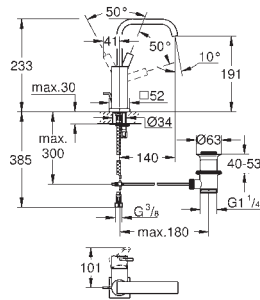

32 146 000

chrome

Allure
Single-lever basin mixer 1/2"
L-Size
GROHE SilkMove 28 mm ceramic cartridge
GROHE StarLight chrome finish
GROHE EcoJoy 6.0 l/min. flow limiter
rapid installation system
mousseur
pop-up waste set 1 1/4"
flexible connection hoses