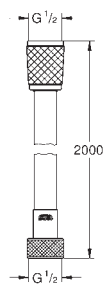

28 155 001

chrome

Relaxflex
Shower hose 2000
2000 mm
smooth surface for easy cleaning
tensile strength 500 N
pressure resistance up to 5 bar
heat resistance 70°C
AntiFold bendproof
universal connection G 1/2" x 1/2"
GROHE StarLight chrome finish

28 154 001

chrome

ditto, 1750 mm

28 151 001

chrome

ditto, 1500 mm

28 150 001

chrome

ditto, 1250 mm