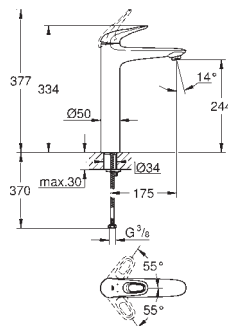

23 718 003

chrome

**Eurostyle**  
**Single-lever basin mixer 1/2"**  
**L-Size**

solid metal lever  
**GROHE SilkMove** 28 mm ceramic cartridge  
 with temperature limiter  
**GROHE StarLight** chrome finish  
**GROHE EcoJoy** mousseur 5.7 l/min  
**GROHE FastFixation** rapid installation system  
 swivel cast spout  
 swivel area 360°  
 pop-up waste set 1 1/4"  
 flexible connection hoses