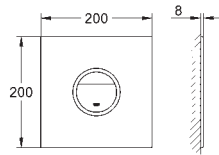

38 915 KS0

velvet black

38 915 LS0

moon white

Veris Light

Wall plate

for dual flush
for SoftTouch flushing activation
external highlighted outline
with LEDs in blue, red, yellow, white
colour gradient adjustable
on/off timer for individual regulation of illuminating period
3 m connecting cable
transformer for external installation
servo motor
110 V to 240 V 50/60 Hz broad range power supply, 9 VA
CE approved
for GD 2 cisterns with pneumatic discharge valve AV1
200 x 200 mm
made of security glass
GROHE EcoJoy for less water and perfect flow

38 809 000

chrome

Nova Cosmopolitan Light

Wall plate

for dual flush
external highlighted outline
with LEDs in blue, red, yellow, white
colour gradient adjustable
on/off button
timer for individual regulation of illuminating period
3 m connecting cable
transformer for external installation
operating voltage 230 V AC, 50/60 Hz, 2.0 VA
Product contains built-in LED lamps, which cannot be changed: energy efficiency class: A+
CE approved
for pneumatic discharge valve AV1
vertical and horizontal installation
156 x 197 mm
ABS
GROHE StarLight chrome finish
GROHE EcoJoy for less water and perfect flow
for combination with Rapid SL and Uniset with GD 2 cisterns
for use with Rapid SLX please order shaft 66 791 000 (sold separately)