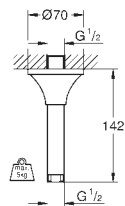

27 978 000

chrome

Rainshower Grandera

Shower arm ceiling 142 mm

material: metal

length 142 mm

connection thread 1/2"

GROHE StarLight chrome finish