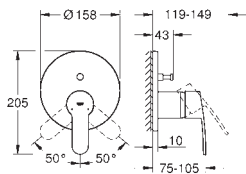

24 052 002

chrome

Eurostyle Cosmopolitan
Single-lever mixer with 2-way diverter
final installation for
Rapido SmartBox (35 600)

GROHE SilkMove 46 mm ceramic cartridge
GROHE StarLight chrome finish
GROHE FastFixation escutcheon with covered shaft sealing and covered fixing
metal escutcheon, retroactively 6° adjustable
automatic 2-way diverter
outlet B = 27 l/min, outlet C = 27 l/min

35 600 000

GROHE Rapido SmartBox universal rough-in box