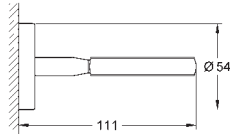

GROHE BAUCOSMOPOLITAN

Ref. no.

Colour

40 585 001

chrome

**BauCosmopolitan
Holder**

material: metal
for crystal glass (40 372 001), soap dish (40 368 001),
or soap dispenser (40 394 001)
concealed fastening
GROHE StarLight chrome finish