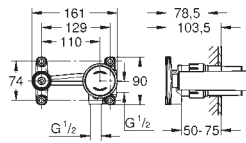

GROHE EURODISC JOY

Ref. no.

Colour

23 429 000

Joystick mixer 1/2", concealed body

for 2-hole basin mixers
without finishing trim set

GROHE FeatherControl Joystick cartridge
wall installation
installation device
DR-brass
with sealing sleeve