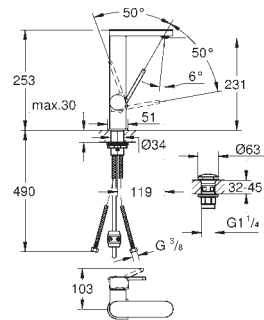

23 844 003

chrome

GROHE Plus
Single-lever basin mixer 1/2"
L-Size

GROHE SilkMove 28 mm ceramic cartridge
with temperature limiter

GROHE StarLight chrome finish

GROHE EcoJoy SpeedClean mousseur 5.7 l/min

GROHE AquaGuide adjustable mousseur

rapid installation system

pull out spout

GROHE EasyDock easy retraction and smooth docking

smooth body with push-open pop-up waste set 1 1/4"

flexible connection hoses