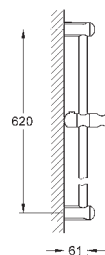

27 523 000

chrome

Tempesta

Shower rail, 600 mm

with wall brackets, glider and swivel holder

GROHE StarLight chrome finish

27 524 000

chrome

ditto, 900 mm