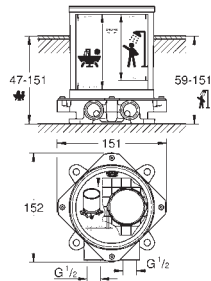

29 086 000

Rough-in set 1/2"

for floor-mounted bath spouts and mixers

installation plate with 360° horizontal and 3° vertical adjustment

installation depth 47-151 mm

depth compensation 104 mm

two 1/2" female connections (hot/cold supplies)

flushing plug