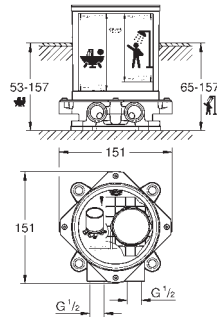

45 984 001

Rough-in set 1/2"

for floor-mounted bath mixers/spouts and shower mixers
installation plate with 360° horizontal and 3° vertical adjustment
installation depth 53-157 mm for bath mixers/spouts,
depth compensation 104 mm
installation depth 65-157 mm for shower mixers, depth compensation 92 mm
two 1/2" female connections (hot/cold supplies)
flushing plug
gasket included
fixing material