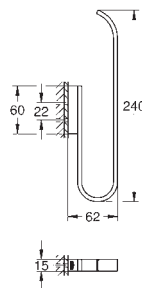

- 41 067 000 chrome
- 41 067 DC0 supersteel
- 41 067 BE0 polished nickel
- 41 067 EN0 brushed nickel
- 41 067 GL0 cool sunrise
- 41 067 GN0 brushed cool sunrise
- 41 067 DA0 warm sunset
- 41 067 DL0 brushed warm sunset
- 41 067 A00 hard graphite
- 41 067 AL0 brushed hard graphite

Selection
Spare toilet paper holder (2 rolls)
material: metal
wall mounted
concealed fastening
GROHE StarLight chrome finish