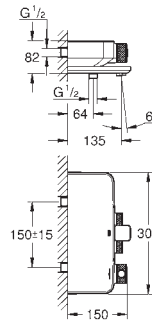

34 718 000

chrome

**Grotherm SmartControl
Bath Safety Mixer**

wall mounted

GROHE CoolTouch no risk of scalding

GROHE StarLight chrome finish

GROHE SafeStop safety button at 38C

GROHE SafeStop Plus optional temperature limiter at 43°C included

GROHE TurboStat compact cartridge

GROHE ProGrip with knurl structure

GROHE SmartControl push for ON-OFF, turn for volume adjustment

integrated **GROHE EasyReach** shower tray

shower bottom outlet 1/2"

bath spout with mousseur

built-in non-return valves and dirt strainers

protected against backflow