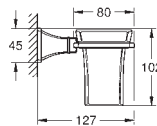

40 626 000
40 626 IGO

chrome
chrome/gold

Grandera
Holder with ceramic tumbler
material: ceramic/metal
concealed fastening
GROHE StarLight chrome finish