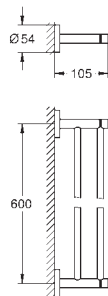

- 40 802 001
- 40 802 DC1
- 40 802 BE1
- 40 802 EN1
- 40 802 GL1
- 40 802 GN1
- 40 802 DA1
- 40 802 DL1
- 40 802 A01
- 40 802 AL1

- chrome
- supersteel
- polished nickel
- brushed nickel
- cool sunrise
- brushed cool sunrise
- warm sunset
- brushed warm sunset
- hard graphite
- brushed hard graphite

Essentials
Double towel rail
material: metal
654 mm (functional length 600 mm)
concealed fastening
GROHE StarLight chrome finish