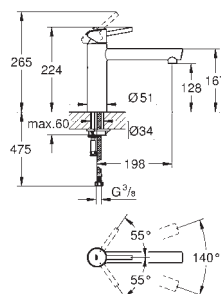

31 128 001

chrome

Concetto

Single-lever sink mixer 1/2"

medium spout

GROHE StarLight finish

GROHE SilkMove 35 mm ceramic cartridge

adjustable flow rate limiter

swivel cast spout

swivel area 140°

flexible connection hoses

rapid installation system