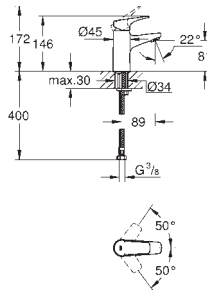

Colour

23 751 000

chrome

**BauFlow**  
Single-lever basin mixer 1/2"  
S-Size  
GROHE Longlife 28 mm ceramic cartridge  
GROHE StarLight chrome finish  
GROHE EcoJoy mousseur 5.7 l/min  
rapid installation system  
plastic pop-up waste set 1 1/4"  
flexible connection hoses