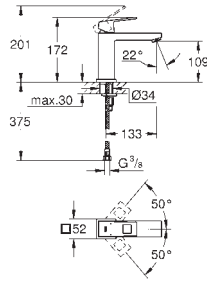

GROHE EUROCUBE

Ref. no.

Colour

23 446 000

chrome

Eurocube
Single-lever basin mixer 1/2"
M-Size

GROHE SilkMove 28 mm ceramic cartridge
with temperature limiter
GROHE StarLight chrome finish
GROHE EcoJoy SpeedClean mousseur 5.7 l/min
GROHE FastFixation Plus installation system
smooth body
flexible connection hoses