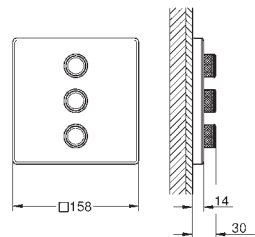

29 158 LS0

moon white

Grotherm SmartControl

GROHE FastFixation metal wall escutcheon, retroactively 6° adjustable

GROHE StarLight finish

GROHE SmartControl push for ON-OFF, turn for volume adjustment
exchangeable symbols

GROHE ProGrip with knurl structure

multiple outlets can be run simultaneously

cover plate in moon white acrylic glass

flow performance: outlet D = 28 l/min, outlet E = 28 l/min, outlet A = 28 l/min,

outlet D+E+A = 65 l/min

35 600 000

GROHE Rapido SmartBox universal rough-in box