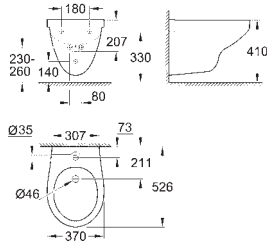

**Bau Ceramic  
WC seat soft close**  
with lid  
quick release function  
detachable  
material: Duroplast  
including fixation set  
compatible with all Bau Ceramic bowls

39 433 000

alpine white

**Bau Ceramic  
Wall hung bidet**  
1 hole punched  
with overflow  
sanitary ware