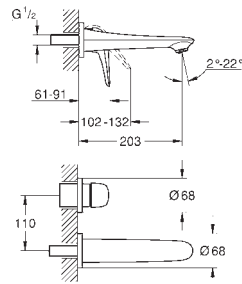

**29 097 003**

**chrome**

**Eurostyle**  
**2-hole basin mixer**  
**M-Size**  
wall mounted  
without concealed body  
final installation for 23 571  
metal rosette  
solid metal lever  
**GROHE StarLight** chrome finish  
**GROHE AquaGuide** adjustable mousseur  
centre distance 110 mm  
projection 203 mm