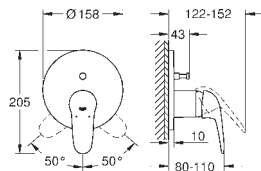

24 047 003

chrome

Eurostyle

Single-lever mixer with 2-way diverter

final installation for
Rapido SmartBox (35 600)

GROHE SilkMove 46 mm ceramic cartridge

GROHE StarLight chrome finish

GROHE FastFixation escutcheon with covered shaft sealing and covered fixing metal escutcheon, retroactively 6° adjustable

automatic 2-way diverter
outlet B = 27 l/min, outlet C = 27 l/min

35 600 000

GROHE Rapido SmartBox universal rough-in box