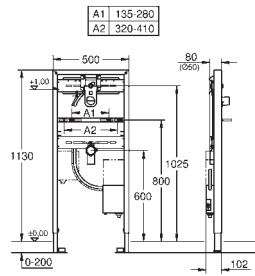

38 748 002

Rapid SL

Element for wash basin with roughin-in set for infra-red electronic
suitable for trim sets Essence E 36 447 000 and Eurocube E 36 442 000
1.13 m installation height

for on-the-wall installations or studded walls
powder coated steel frame, self-supporting
for dry-cladding, completely pre-assembled
wash basin fixing bolts M10 with fixing device for ceramic
variable distance of fixing bolts
HT-outlet bend Ø 50 mm
seal Ø 32 mm
pre-mounted roughing-in set with protecting block
fire-proof pipe for laying electronic cables
installation box with water group, stop valve and flush elbow
connection with noise protected fitting holder 1/2"

connecting box for mains supply 230 V
CE approved
for installation with pre-mixed or cold water
for on-the-wall installation 38 558 00M needs to be ordered separately