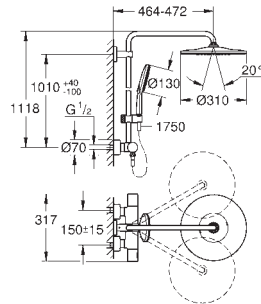

GROHE RAINSHOWER SMARTACTIVE SYSTEM

Ref. no.

Colour

new