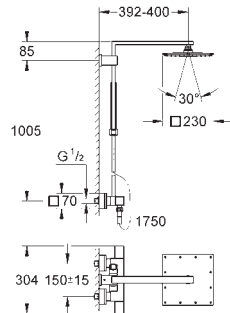

26 087 000	chrome

Euphoria Cube System 230

Shower system with safety mixer for wall mounting

shower arm, projection 400 mm
exposed Safety Mixer with Aquadimmer function
Rainshower Allure head shower (27 479 000)
spray pattern: Rain
with ball joint
hand shower Euphoria Cube (27 699)
adjustable in height with gliding element
Silverflex shower hose 1750 mm (28 388)
GROHE EcoJoy for less water and perfect flow
GROHE TurboStat compact cartridge
GROHE SafeStop safety button at 38C
GROHE SafeStop Plus optional temperature limiter at 43°C included
GROHE DreamSpray perfect spray pattern
GROHE StarLight chrome finish
SpeedClean anti-lime system
Twistfree to prevent hose from twisting
suitable for instantaneous heaters from 18 kW/h
minimum flow rate 7 l/min.