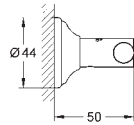

40 656 001

**Essentials Authentic
Bathrobe hook**

material: metal
concealed fastening
GROHE StarLight chrome finish

chrome