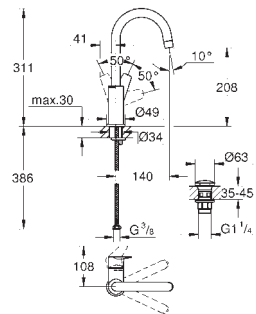

23 760 001

chrome

BauEdge
Single-lever basin mixer 1/2"
L-Size
GROHE Longlife 28 mm ceramic cartridge with temperature limiter
GROHE StarLight chrome finish
GROHE EcoJoy mousseur 5.7 l/min rapid installation system
swivel tubular spout
plastic pop-up waste set 1 1/4"
flexible connection hoses

new