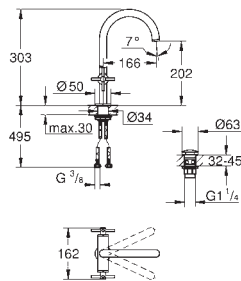

21 019 003
21 019 DC3
21 019 GL3
21 019 DA3
21 019 AL3

chrome
supersteel
cool sunrise
warm sunset
brushed hard graphite

Atrio
Single-hole basin mixer 1/2"
L-Size
ceramic headparts 1/2", 90°
GROHE StarLight chrome finish
GROHE EcoJoy 5.7 l/min laminar mousseur
swivel tubular spout with mousseur and stop limiter
Push-open waste set 1 1/4"
flexible connection hoses
with cross handles
Sets of caps with „H“ and „C“ marking and without marking