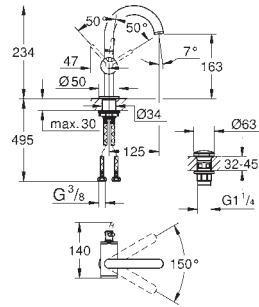

GROHE ATRIO

Ref. no.

Colour

32 043 003
32 043 DC3
32 043 GL3
32 043 DA3
32 043 AL3

chrome
supersteel
cool sunrise
warm sunset
brushed hard graphite

Atrio
Single-lever basin mixer 1/2"
M-Size

GROHE SilkMove 28 mm ceramic cartridge
with temperature limiter
GROHE StarLight chrome finish
GROHE EcoJoy 5.7 l/min laminar mousseur
swivel tubular C-spout with mousseur, stop limiter
Push-open waste set 1 1/4"
flexible connection hoses