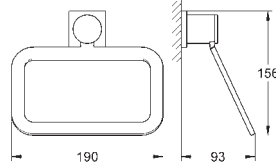

40 339 000

chrome

Allure
Towel ring
material: metal
concealed fastening
GROHE StarLight chrome finish