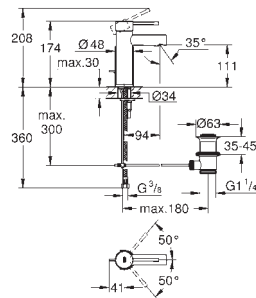

1. 32 898 001 chrome
2. **GROHE Essence**
   Single-lever basin mixer 1/2"
   S-Size
   GROHE SilkMove 28 mm ceramic cartridge
   with temperature limiter
   GROHE StarLight chrome finish
   GROHE EcoJoy mousseur 5.7 l/min
   GROHE FastFixation Plus installation system
   pop-up waste set 1 1/4"
   flexible connection hoses