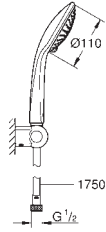

GROHE EUPHORIA

Ref. no.

Colour

27 355 000

chrome

Euphoria 110 Champagne

Wall holder set 3 sprays

handshower Champagne (27 222)

wall shower holder 28 401

Silverflex shower hose 1750 mm (28 388)

GROHE DreamSpray perfect spray pattern

GROHE SprayDimmer (Stepless flow rate reduction)

GROHE StarLight chrome finish

SpeedClean anti-lime system

Inner WaterGuide for a longer life

Twistfree to prevent hose from twisting