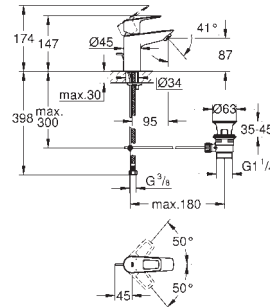

23 877 001

chrome

BauLoop
Single-lever basin mixer 1/2"
S-Size
GROHE Longlife 28 mm ceramic cartridge
with temperature limiter
GROHE StarLight chrome finish
GROHE Zero isolated inner water ways - lead and nickel free
GROHE LowFlow mousseur 3.5 l/min
rapid installation system
plastic pop-up waste set 1 1/4"
flexible connection hoses

new