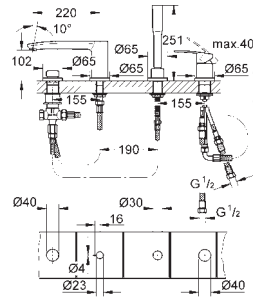

23 048 003

chrome

**Eurostyle Cosmopolitan
4-hole bath combination**
GROHE SilkMove 46 mm ceramic cartridge
GROHE StarLight chrome finish
pre-assembled spout fixing
single lever mixer operating element
swivel bath inlet with mousseur
diverter bath/shower
Euphoria Cosmopolitan hand shower 6.6 l/min
metal shower hose 2000 mm
flexible connection hoses
connection for shower hose
protected against backflow
can be used with 29 037