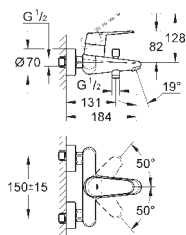

33 390 002

chrome

**Eurodisc Cosmopolitan
Single-lever bath mixer 1/2"**

wall mounted
GROHE SilkMove 46 mm ceramic cartridge
GROHE StarLight chrome finish
adjustable flow rate limiter
automatic diverter: bath/shower
mousseur
integrated non-return valve in shower outlet
S-unions
protected against backflow