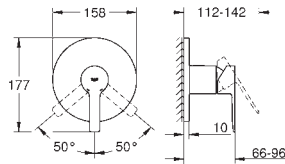

Lineare

Single-lever shower mixer

final installation for
Rapido SmartBox (35 600)

GROHE SilkMove 46 mm ceramic cartridge

GROHE StarLight chrome finish

GROHE FastFixation escutcheon with covered shaft sealing and covered fixing
metal escutcheon, retroactively 6° adjustable
flow performance: outlet B or C = 30 l/min

35 600 000

GROHE Rapido SmartBox universal rough-in box

24 064 001

chrome

24 064 DC1

supersteel

24 064 AL1

brushed hard graphite