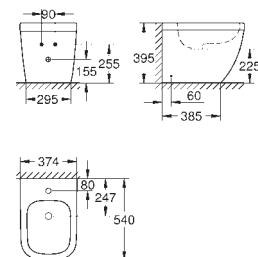

39 340 000
39 340 00H

alpine white
alpine white

Euro Ceramic
Floor standing bidet
1 hole punched
with overflow
including fixation set
sanitary ware
fully skirted with invisible fixation
optional: **PureGuard** anti scale coating and anti bacterial glazing (00H)