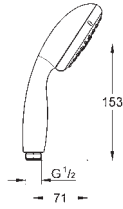

28 419 002

chrome

Tempesta 100

Hand shower 3 sprays

GROHE Rain O², Rain, Massage

GROHE EcoJoy 9,5 l/min flow limiter

GROHE DreamSpray perfect spray pattern

GROHE StarLight chrome finish

SpeedClean anti-lime system

Inner WaterGuide for a longer life

ShockProof silicone ring prevents damages caused by shower falling

universal mounting system, fitting all standard shower hoses