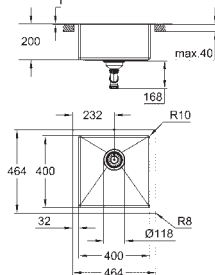

31 577 SD1

stainless steel

**K700 Undermount
Stainless steel sink**

model: K700U 60-S 59.5/45 1.5 lh

mounting type: undermount, top mount or flush mount

material: stainless steel AISI 304 (V2A)

material thickness: 1 mm

GROHE StarLight finish

finish: satin finish

GROHE Whisper

min. cabinet size: 600 mm

dimensions: 595 x 450 mm

1 bowl: 340 x 400 x 200 mm

0.5 bowl: 180 x 400 x 140 mm

outer radius: R16 (undermount)/R3 (topmount), inner bowl radius: R15

GROHE FastFixation installation system

sink mountable left

cut-out (undermount): 547 x 402 mm (R16)

cut-out (top mount): 580 x 435 mm

drainer: Ø 3.5"/90 mm basket strainer waste

accessories included: waste kit, basket

strainer waste, mounting set

optional: push to open exciter (40 986 SD0)

amount of fasteners included (top mount): 8

amount of fasteners included (undermount): 8

new

31 578 SD1

stainless steel

K700

Stainless steel sink

model: K700 45-S 46.4/46.4 1.0

mounting type: undermount, top mount or flush mount

material: stainless steel AISI 304 (V2A)

material thickness: 1 mm

GROHE StarLight finish

finish: satin finish

GROHE Whisper

min. cabinet size: 450 mm

dimensions: 464 x 464 mm

1 bowl: 400 x 400 x 200 mm

outer radius: R11 (undermount)/R3 (topmount), inner bowl radius: R10

GROHE FastFixation installation system

cut-out (undermount): 402 x 402 mm (R11)

cut-out (top mount): 449 x 449 mm

drainer: Ø 3.5"/90 mm basket strainer waste

accessories included: waste kit, basket

strainer waste, mounting set

optional: push to open exciter (40 986 SD0)

amount of fasteners included (top mount): 8

amount of fasteners included (undermount): 8

31 726 SD0

stainless steel

K700

Stainless steel sink

model: K700 60-S 55/45 1.0

mounting type: undermount, top mount or flush mount

material: stainless steel AISI 304 (V2A)

material thickness: 1 mm

GROHE StarLight finish

finish: satin finish

GROHE Whisper

min. cabinet size: 600 mm

dimensions: 550 x 450 mm

1 bowl: 500 x 400 x 200 mm

outer radius: R11 (undermount)/R3 (topmount), inner bowl radius: R10

GROHE FastFixation installation system

cut-out (undermount): 502 x 402 mm (R11)

cut-out (top mount): 535 x 435 mm

drainer: Ø 3.5"/90 mm basket strainer waste

accessories included: waste kit, basket

strainer waste, mounting set

optional: push to open exciter (40 986 SD0)

amount of fasteners included (top mount): 8

amount of fasteners included (undermount): 8