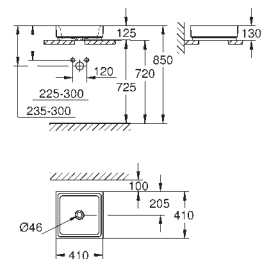

39 482 00H

alpine white

Cube Ceramic Vessel basin 40
without overflow
400 x 400 mm
including fixation set
sanitary ware
PureGuard anti scale coating and anti bacterial glazing