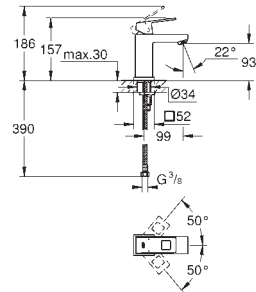

23 132 00E

chrome

Eurocube
Single-lever basin mixer 1/2\"/>

23 132 000

chrome

ditto, with non-restricted flow