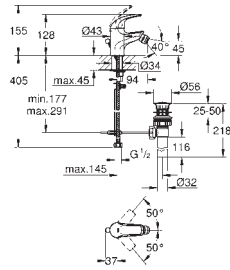

32 849 000

chrome

**BauCurve**  
**Single-lever bidet mixer 1/2"**  
**GROHE LongLife** 28 mm ceramic cartridge  
**GROHE StarLight** chrome finish  
 ball-joint mousseur  
 pop-up waste set 1 1/4"  
 flexible connection hoses  
 rapid installation system