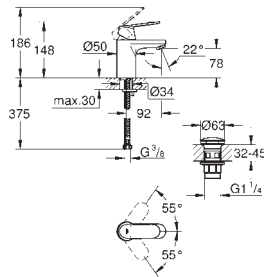

23 925 000

chrome

Eurocosmo

Single-lever basin mixer 1/2"

S-Size

GROHE SilkMove 35 mm ceramic cartridge

adjustable flow rate limiter

GROHE StarLight chrome finish

GROHE FastFixation installation system

GROHE EcoJoy mousseur 5.7 l/min

smooth body with push-open pop-up waste set 1 1/4"

flexible connection hoses