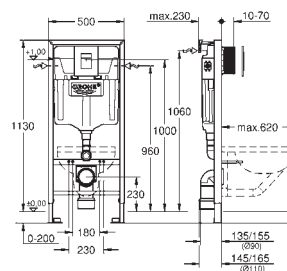

38 772 001

chrome

Rapid SL

3-in-1 set for WC, 1.13 m installation height

with flushing cistern GD 2, 6 - 9 l

Rapid SL element for WC (38 528 001)

Skate Cosmopolitan flush plate, chrome (38 732 000)

Rapid SL wall brackets (38 558 00M)