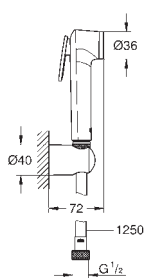

27 812 IL1

chrome/white

Tempesta-F
Wall holder set 1 spray
hand shower with trigger control (28 020)
wall shower holder (28 605)
Silverflex Longlife shower hose 1250 mm (26 335)
GROHE StarLight chrome finish
SpeedClean anti-lime system
Inner WaterGuide for a longer life
Twistfree to prevent hose from twisting
Please refer to local norms regarding installation.