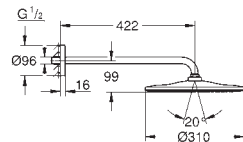

1. 26 558 000 **chrome**
2. **Rainshower Mono 310**
   Head shower set ceiling 422 mm, 1 spray
   head shower Rainshower 310, spray plate chrome (26 562)
   1 spray pattern: GROHE PureRain
   shower arm Rainshower 422 mm (26 146)
   GROHE EcoJoy 9,5 l/min flow limiter
   GROHE DreamSpray perfect spray pattern
   GROHE StarLight chrome finish
   SpeedClean anti-lime system
   Inner WaterGuide for a longer life

- 26 557 000 **chrome**
- ditto, with non-restricted flow