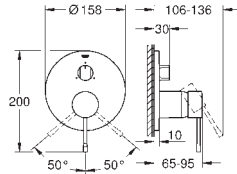

- 24 092 001 chrome
- 24 092 DC1 supersteel
- 24 092 BE1 polished nickel
- 24 092 EN1 brushed nickel
- 24 092 GL1 cool sunrise
- 24 092 GN1 brushed cool sunrise
- 24 092 DA1 warm sunset
- 24 092 DL1 brushed warm sunset
- 24 092 A01 hard graphite
- 24 092 AL1 brushed hard graphite

GROHE Essence
Single-lever mixer with 3-way diverter

final installation for
Rapido SmartBox (35 600)
GROHE SilkMove 46 mm ceramic cartridge
GROHE StarLight chrome finish
GROHE FastFixation escutcheon with covered shaft sealing and covered fixing metal escutcheon, retroactively 6° adjustable
3-way diverter
flow performance: outlet A = 27 l/min, outlet B = 27 l/min, outlet C = 27 l/min

35 600 000
GROHE Rapido SmartBox universal rough-in box