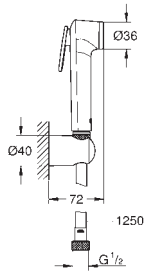

26 354 000

chrome

Tempesta-F
Wall holder set 1 spray
hand shower with trigger control (27 512)
wall shower holder (28 605)
metal shower hose 1250 mm
GROHE StarLight chrome finish
SpeedClean anti-lime system
Inner WaterGuide for a longer life
Please refer to local norms regarding installation.