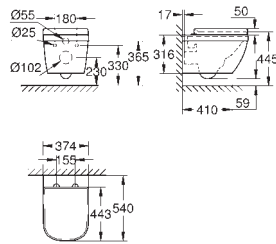

**39 554 000**

**alpine white**

**Euro Ceramic**  
**Wall hung WC set**  
horizontal outlet  
GROHE Triple Vortex flushing technology  
rimless  
flush volume 3/5 l  
including fixation set  
sanitary ware  
fully skirted with invisible fixation  
Euro Ceramic WC seat  
soft close  
quick release function  
detachable  
material: Duroplast