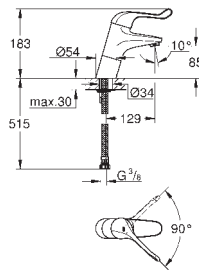

32 790 000

chrome

Euroeco Single Sequential
Single-lever safety basin mixer 1/2"

smooth body
high version
GROHE StarLight chrome finish
GROHE EcoJoy for less water and perfect flow
ceramic cartridge
adjustable flow rate limiter
adjustable temperature limiter
laminar flow limiter 9 l/min
lever length 120 mm
rapid installation system
flexible connection hoses