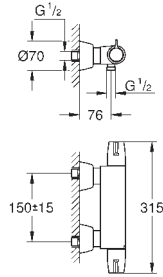

GROHE GROHTHERM SPECIAL

Ref. no.

Colour

34 667 000

chrome

Grotherm Special Shower Safety mixer

wall mounted
ergonomic handles, ceramic headparts 1/2", 90°
GROHE TurboStat compact cartridge
temperature scale handle with internal safety stop between 35C and 43C
easy thermal disinfection via optional key 47 994 000
integrated stop valve
shower bottom outlet with integrated non return-valve
dirt strainers, with S-unions and with covers
GROHE Quickfix for fast exchange of non return valves
100% GROHE CoolTouch safety housing with CoolTouch escutcheons
GROHE StarLight chrome finish
GROHE SafetyPlus fixed temperature stop