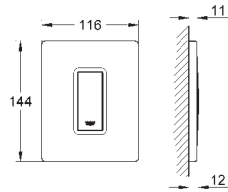

38 784 SD0

stainless steel

Skate Cosmopolitan Wall plate, stainless steel
manual activation for urinal
set for final installation
for Rapido U or Rapido UMB
116 x 144 mm
mechanical functional cartridge
flow pressure min 0.5 bar
operating pressure max 6 bar
1.0 - 6.0 adjustable
plastic fixing frame
hidden fixing screws