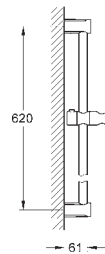

27 521 000

chrome

Tempesta Cosmopolitan

Shower rail, 600 mm

with wall brackets, glider and swivel holder

GROHE StarLight chrome finish

27 522 000

chrome

ditto, 900 mm