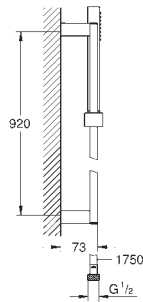

27 890 000 **chrome**

Euphoria Cube+ Stick
Shower rail set 1 spray
hand shower, metal
shower rail 900 mm (27 841)
metal shower hose 1750 mm (28 025)
GROHE EcoJoy 9,5 l/min flow limiter
GROHE DreamSpray perfect spray pattern
GROHE StarLight chrome finish
SpeedClean anti-lime system
Inner WaterGuide for a longer life
Twistfree to prevent hose from twisting