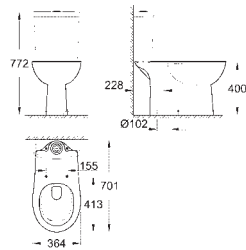

Ref. no.

Colour

39 429 000

alpine white

Bau Ceramic

Floor standing WC for close coupled combination

wash down

rimless

vertical outlet, concealed

flush volume 6/3 l

including fixation set

cistern to be ordered separately

sanitary ware

compatible with seat and cover 39 492 000 (standard) or 39 493 000 (soft close)