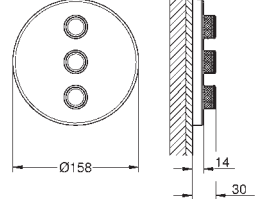

29 152 LS0

moon white

Grotherm SmartControl

GROHE FastFixation metal wall escutcheon, retroactively 6° adjustable
GROHE StarLight finish

GROHE SmartControl push for ON-OFF, turn for volume adjustment
exchangeable symbols

GROHE ProGrip with knurl structure

multiple outlets can be run simultaneously

cover plate in moon white acrylic glass

flow performance: outlet D = 28 l/min, outlet E = 28 l/min, outlet A = 28 l/min,

outlet D+E+A = 65 l/min

35 600 000

GROHE Rapido SmartBox universal rough-in box