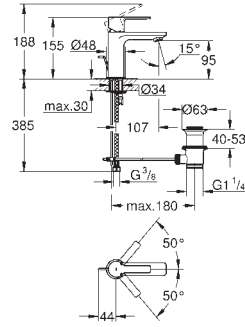

GROHE LINEARE

Ref. no.

Colour

32 109 001
32 109 DC1
32 109 AL1

chrome
supersteel
brushed hard graphite

Lineare
Single-lever basin mixer 1/2"
XS-Size
GROHE SilkMove 28 mm ceramic cartridge
with temperature limiter
GROHE StarLight chrome finish
GROHE EcoJoy SpeedClean mousseur 5.7 l/min
GROHE FastFixation Plus installation system
pop-up waste set 1 1/4"
flexible connection hoses