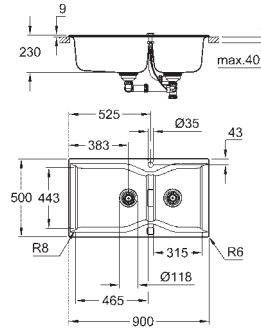

31 658 AT0
31 658 AP0

granite gray
granite black

K700

Composite sink

model: K700 100-C 90/50 2.0 rev

mounting type: standard built-in

material: quartz composite

GROHE Whisper

min. cabinet size: 1000 mm

dimensions: 900 x 500 mm

1 bowl: 465 x 443 x 230 mm

1 bowl: 315 x 443 x 230 mm

GROHE FastFixation installation system

sink mountable left or right

cut-out: 880 x 480 mm

drainer: automatic waste fitting

accessories included: automatic waste fitting with rotary handle, waste kit, basket

strainer waste, mounting set

optional: push to open excenter (40 986 SD0)

amount of fasteners included (top mount): 10

outer radius: R6, inner bowl radius: R8