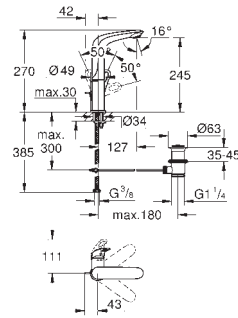

Ref. no.

Colour

23 716 003

chrome

**Eurostyle**  
**Single-lever basin mixer 1/2"**  
**S-Size**

solid metal lever  
**GROHE SilkMove** 35 mm ceramic cartridge  
 adjustable flow rate limiter  
 with temperature limiter  
**GROHE StarLight** chrome finish  
**GROHE EcoJoy** mousseur 5.7 l/min  
**GROHE Zero** isolated inner water ways - lead and nickel free  
**GROHE FastFixation** rapid installation system  
 smooth body  
 flexible connection hoses