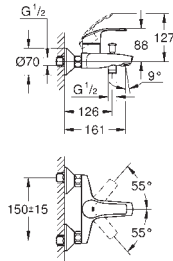

33 300 002

chrome

Eurosmart
Single-lever bath mixer 1/2"
wall mounted

GROHE SilkMove 35 mm ceramic cartridge
with temperature limiter
GROHE StarLight chrome finish
adjustable flow rate limiter
automatic diverter: bath/shower
mousseur
integrated non-return valve in shower outlet
S-unions
metal wall escutcheons
protected against backflow