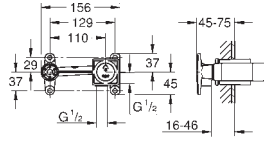

GROHE ALLURE BRILLIANT

Ref. no.

Colour

23 200 000

Single-lever mixer 1/2"
concealed body

for 2-hole basin mixers
wall installation

GROHE SilkMove 35 mm ceramic cartridge
adjustable flow rate limiter
installation depth 45 to 75 mm
DR-brass
installation device