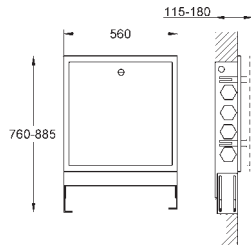

47 837 000

GROHE F-digital Deluxe

Cable extension steam generator, 5 m

extension between base unit box (26 374 000 or 36 397 000) and steam generator (27 934 000)
cable extension up to 10 m