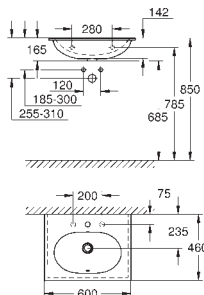

39 568 00H

alpine white

**GROHE Essence
Vanity basin 60**

wall hung
1 hole punched, 2 holes pre-punched
with overflow on opposite site to faucet
suitable for vanity units
600 x 460 mm
sanitary ware
PureGuard anti scale coating and anti bacterial glazing