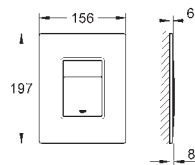

38 916 0A0

mirror glass

Skate Cosmopolitan Wall plate

with mirror surface
plastic actuation buttons, titanium
for dual flush
for pneumatic discharge valve AV1
vertical and horizontal installation
156 x 197 mm
made of security glass
mounting-set

GROHE EcoJoy for less water and perfect flow

for combination with Rapid SL and Uniset with GD 2 cisterns
for use with Rapid SLX please order shaft 66 791 000 (sold separately)