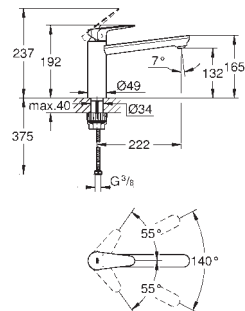

31 715 000

chrome

BauCurve

Single-lever sink mixer 1/2"

medium spout

GROHE StarLight chrome finish

GROHE LongLife 35 mm ceramic cartridge

GROHE Zero isolated inner water ways - lead and nickel free

swivel tubular spout

swivel area 140°, mousseur with coin slot for tool free replacement

flexible connection hoses

GROHE FastFixation Plus ultra fast and simple installation - no tools needed for installation on a max. 40 mm worktop fixation set 48 384 000 is needed

new