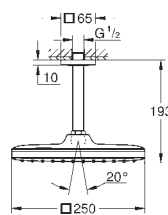

Tempesta 250 Cube

Head shower set 380 mm, 1 spray

head shower Tempesta 250 Cube (26 685)

1 spray pattern: Rain

head shower with white rear cover

shower arm 380 mm

GROHE EcoJoy 9,5 l/min flow limiter

GROHE DreamSpray perfect spray pattern

GROHE StarLight chrome finish

SpeedClean anti-lime system

Inner WaterGuide for a longer life

new

26 688 000

chrome

Tempesta 250 Cube

Head shower set ceiling 142 mm, 1 spray

head shower Tempesta 250 Cube (26 685)

1 spray pattern: Rain

head shower with white rear cover

shower arm ceiling 142 mm (27 485)

GROHE EcoJoy 9,5 l/min flow limiter

GROHE DreamSpray perfect spray pattern

GROHE StarLight chrome finish

SpeedClean anti-lime system

Inner WaterGuide for a longer life