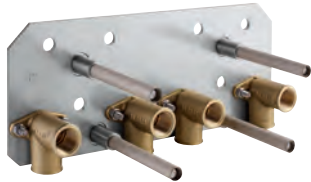

26 042 000

Rainshower F-Series 15"
Roughing-in set

for use with Rainshower F-Series 15" Multi Spray head shower

295 mm (width) x 121 mm (height) x 181 mm (depth)

max. installation depth: 91 mm

min. wall thickness: not less than 200 mm

minimum screw-in depth of stud bolts: 14 mm

full metal construction

1/2" connections