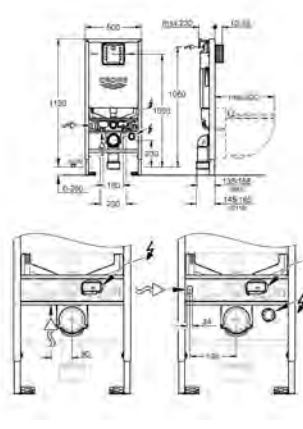

39 598 000

Rapid SLX

3-in-1 set for WC, 1.13 m installation height

with flushing cistern GD 2, 6 - 9 l

Rapid SLX element for WC (39 596 000) with integrated power socket

Rapid SL wall brackets (38 558 00M)

WC set for noise protection (37 131 000)

including flow manager