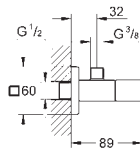

22 012 000

chrome

22 012 DC0

supersteel

22 012 AL0

brushed hard graphite

Eurocube
Angle valve 1/2"
wall connection 1/2"
outlet thread 3/8"
Cartridge headpart
metal handle
marking: neutral
metal push-on escutcheon