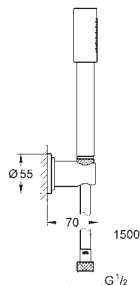

28 348 000

chrome

Sena

Wall holder set 1 spray

material: metal

hand shower Sena (28 034)

wall shower holder (28 690)

shower hose (28 151)

GROHE DreamSpray perfect spray pattern

GROHE StarLight chrome finish

SpeedClean anti-lime system

Inner WaterGuide for a longer life