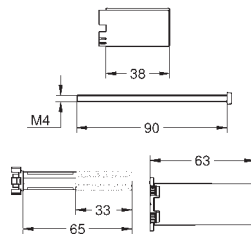

14 048 000

**Rapido SmartBox**  
**Universal extension set single-lever mixers, 25 mm**

fits Grotherm SmartControl and SmartControl Mixer sets  
for final installation with up to three functions in combination  
with GROHE Rapido SmartBox