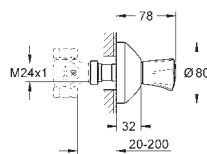

19 806 001

chrome

Costa L
Concealed valve exposed part
for concealed valves 29 800 1/2", 29 802 3/4", 29 805 1"
installation depth infinitely adjustable
20 - 200 mm
escutcheon with wall sealing
screwable
metal handle
heat insulated
marking: blue
GROHE StarLight chrome finish

19 807 001

chrome

ditto, marking red