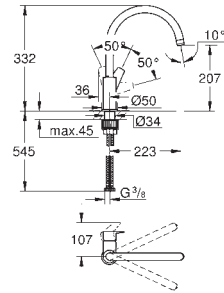

31 368 001

chrome

BauLoop

Single-lever sink mixer 1/2"

high spout

GROHE StarLight chrome finish

GROHE Longlife 28 mm ceramic cartridge

GROHE Zero isolated inner water ways - lead and nickel free

swivel tubular spout

swivel area 360°, flexible connection hoses

GROHE FastFixation Plus ultra fast and simple installation - no tools needed for installation on a 60 mm worktop fixation set 48 384 000 is needed

new