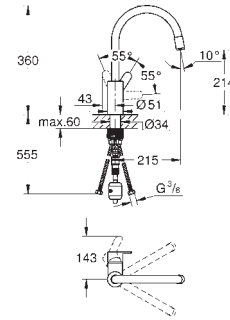

**GROHE FastFixation** rapid installation system

31 126 004

chrome

**Eurostyle Cosmopolitan**  
**Single-lever sink mixer 1/2"**

high spout

**GROHE StarLight** chrome finish

**GROHE SilkMove** 35 mm ceramic cartridge