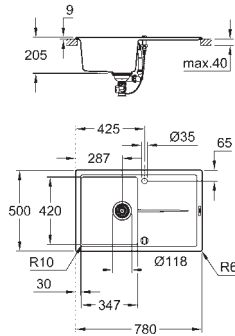

GROHE COMPOSITE SINKS

Ref. no.

Colour

31 639 AT0
31 639 AP0

granite gray
granite black

K400

Composite sink with drainer
model: K400 50-C 78/50 1.0 rev
mounting type: standard built-in
material: quartz composite

GROHE Whisper

min. cabinet size: 500 mm
dimensions: 780 x 500 mm
1 bowl: 347 x 440 x 205 mm
outer radius: R6, inner bowl radius: R10

GROHE FastFixation installation system

sink mountable left or right

cut-out: 765 x 485 mm

drainer: automatic waste fitting

accessories included: automatic waste fitting with rotary handle, waste kit, basket

strainer waste, mounting set

optional: push to open excenter (40 986 SD0)

amount of fasteners included (top mount): 10