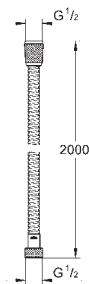

28 145 000

chrome

Relaxflex Metal Longlife
Metal shower hose 2000
2000 mm
material: metal
Longlife
strengthened model
tensile strength 750 N
pressure resistance up to 16 bar
heat resistance 75°C
AntiFold bendproof
universal connection G 1/2" x 1/2"
GROHE StarLight chrome finish

28 143 000

chrome

ditto, 1500 mm

28 142 000

chrome

ditto, 1250 mm