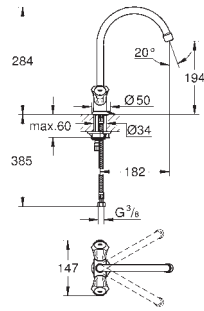

Ref. no.

Colour

31 812 001

chrome

Costa L
Single-hole sink mixer 1/2"
metal handles
heat insulated
GROHE StarLight chrome finish
Longlife headparts
swivel tubular spout, swivel area 360°
chain ring
flexible connection hoses