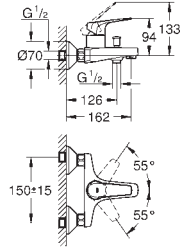

23 601 000

chrome

BauFlow
Single-lever bath mixer 1/2"
wall mounted
GROHE LongLife 35 mm ceramic cartridge
GROHE StarLight chrome finish
automatic diverter: bath/shower
mousseur
S-unions