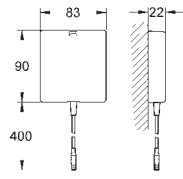

GROHE EUROSMART COSMOPOLITAN E

Ref. no.

Colour

36 338 000

Switch-mode power supply

for one eye infra-red wash basin mixer
switch-mode power supply with operating voltage
100-230 V AC, 50 - 60 Hz
for concealed socket with cover and strain relief