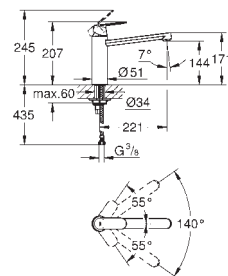

30 193 000

chrome

Eurocosmo
Single-lever sink mixer 1/2"
medium spout
GROHE StarLight finish
GROHE SilkMove 35 mm ceramic cartridge
adjustable flow rate limiter
swivel tubular spout
swivel area 140°
flexible connection hoses
rapid installation system