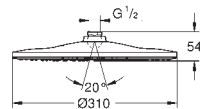

- 26 562 000 chrome
- 26 562 LS0 moon white

Rainshower Mono 310
Head shower 1 spray

GROHE PureRain
spray plate chrome
ball joint with turning angle $\pm 10^\circ$
connection thread 1/2"
GROHE EcoJoy 9,5 l/min flow limiter
GROHE DreamSpray perfect spray pattern
GROHE StarLight chrome finish
SpeedClean anti-lime system
Inner WaterGuide for a longer life