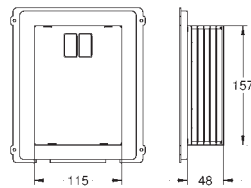

GROHE RAPID SL ACCESSORIES

Ref. no.

Colour

38 558 00M

**Rapid SL
Wall brackets**

for on-the-wall installations
for fixing elements at the brick-wall or in front of the studded wall
steady vertical adjustment from
130 - 230 mm
cladding for single or series installation
2 pieces

new

39 699 000

Wall brackets for slim cistern
for use with 88.9 mm cistern

40 911 000

Revision shaft for small flush plates
for combination with Rapid SL and Uniset with GD 2 cisterns

40 949 000

chrome

Revision shaft for small flush plates
for combination with 80 mm cistern

new

66 791 000

Revision shaft
for combination with Rapid SLX cisterns