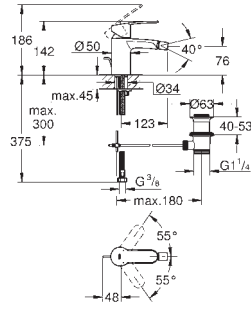

GROHE EUROSTYLE COSMOPOLITAN

Ref. no.

Colour

33 565 002

chrome

Eurostyle Cosmopolitan
Single-lever bidet mixer 1/2"
S-Size

GROHE SilkMove 35 mm ceramic cartridge
adjustable flow rate limiter
GROHE StarLight chrome finish
GROHE FastFixation installation system
ball-joint mousseur
pop-up waste set 1 1/4"
flexible connection hoses