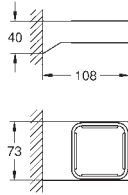

GROHE SELECTION CUBE

Ref. no.

Colour

40 865 000

chrome

**Selection Cube
Holder**

material: metal
Selection Cube soap dish (40 806 000) or
Selection Cube soap dispenser (40 805 000)
Selection Cube glass (40 783 000)
concealed fastening
GROHE StarLight chrome finish