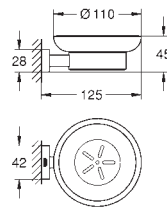

GROHE ESSENTIALS CUBE

Ref. no.

Colour

40 754 001

chrome

Essentials Cube
Soap dish with holder
material: glass / metal
holder (40 508 001)
soap dish (40 368 001)
concealed fastening
GROHE StarLight chrome finish