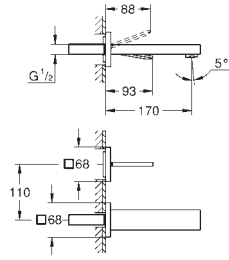

GROHE EUROCUBE JOY

Ref. no.

Colour

19 997 000

chrome

Eurocube Joy
2-hole basin mixer
M-Size

wall mounted
final installation for 23 429
without concealed body
GROHE EcoJoy SpeedClean mousseur 5.7 l/min
centre distance 110 mm
projection 170 mm

19 998 000

chrome

ditto, projection 230 mm