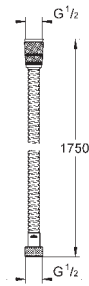

# GROHE SHOWER HOSES

Ref. no.

Colour

**28 025 000**

chrome

**Rotaflex Metal Longlife**  
**Metal shower hose Twistfree 1750**  
 1750 mm  
 material: metal  
 Longlife  
 strengthened model  
 tensile strength 500 N  
 pressure resistance up to 16 bar  
 heat resistance 75°C  
 AntiFold bendproof  
 universal connection G 1/2" x 1/2"  
 Rotation cone for Twistfree function  
**GROHE StarLight** chrome finish