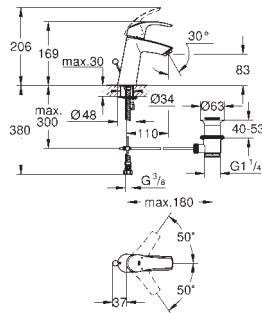

23 322 001

chrome

Eurosmart
Single-lever basin mixer 1/2"
M-Size

GROHE SilkMove 28 mm ceramic cartridge
with temperature limiter
GROHE StarLight chrome finish
GROHE EcoJoy mousseur 5.7 l/min
GROHE FastFixation rapid installation system
pop-up waste set 1 1/4"
flexible connection hoses