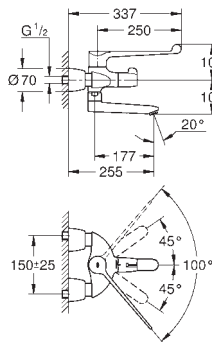

34 020 001

chrome

Grotherm Special Basin Safety mixer 1/2"

wall mounted
ergonomic metal lever 250 mm for elbow actuation, swivel area 100°
ceramic headpart 1/2"
GROHE TurboStat compact cartridge
GROHE SafetyPlus ergonomic metal temperature handle with pre-adjustable safety stop between 35°C and 43°C
easy thermal disinfection via optional key 47 994 000
cast spout with reinforced bearing, swivel area 90°
laminar flow limiter 9 l/min
built-in non-return valves and dirt strainers
projection 255 mm
covered S-unions
shut-off position
GROHE StarLight chrome finish