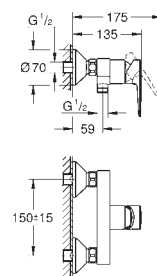

23 331 001

chrome

BauEdge
Single-lever bidet mixer 1/2"
GROHE Longlife 28 mm ceramic cartridge
with temperature limiter
GROHE StarLight chrome finish
GROHE EcoJoy mousseur 5.7 l/min
with ball joint
rapid installation system
plastic pop-up waste set 1 1/4"
flexible connection hoses

new