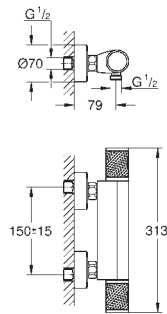

GROHE GROHTHERM 1000 PERFORMANCE

Ref. no.

Colour

THERMOSTATS

new

34 776 000

chrome

**Grotherm 1000 Performance
Shower Safety mixer**

wall mounted

GROHE CoolTouch safety housing

GROHE StarLight chrome finish

GROHE SafeStop safety button at 38°C

GROHE SafeStop Plus optional temperature limiter at 43°C included

GROHE TurboStat compact cartridge

GROHE ProGrip with knurl structure

integrated stop valve

volume handle with **GROHE EcoButton**

ceramic headpart 1/2", 180°

shower bottom outlet 1/2"

built-in non-return valves

dirt strainers

S-unions

GROHE EcoJoy for less water and perfect flow

new