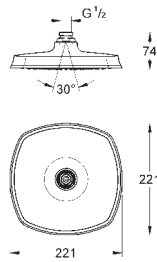

GROHE GRANDERA

Ref. no.

Colour

27 974 000
27 974 IGO

chrome
chrome/gold

Grandera 210
Head shower 1 spray
Rain
221 x 221 mm
material: metal
with ball joint rotation angle $\pm 15^\circ$
connection thread 1/2"
GROHE DreamSpray perfect spray pattern
GROHE StarLight chrome finish
SpeedClean anti-lime system