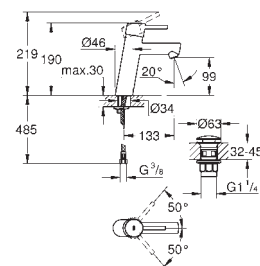

23 932 001

chrome

Concetto
Single-lever basin mixer 1/2"
M-Size
GROHE SilkMove 28 mm ceramic cartridge
temperature limiter
GROHE StarLight chrome finish
GROHE EcoJoy SpeedClean mousseur 5.7 l/min
GROHE FastFixation rapid installation system
smooth body with push-open pop-up waste set 1 1/4"
flexible connection hoses