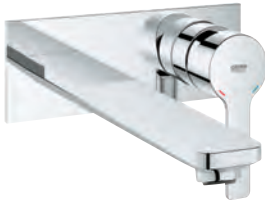

Ref. no.

Colour

23 444 001
23 444 DC1
23 444 AL1

chrome
supersteel
brushed hard graphite

Lineare
2-hole basin mixer
L-Size
wall mounted
final installation for 23 571
without concealed body
metal rosette
GROHE StarLight chrome finish
GROHE EcoJoy mousseur 5.7 l/min
GROHE AquaGuide adjustable mousseur
centre distance 110 mm
projection 207 mm