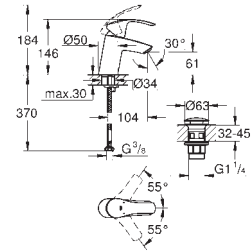

23 922 002

chrome

Eurosmart
Single-lever basin mixer 1/2"
S-Size

GROHE SilkMove 35 mm ceramic cartridge
adjustable flow rate limiter
temperature limiter
GROHE StarLight chrome finish
GROHE EcoJoy mousseur 5.7 l/min
GROHE FastFixation rapid installation system
smooth body with push-open pop-up waste set 1 1/4"
flexible connection hoses