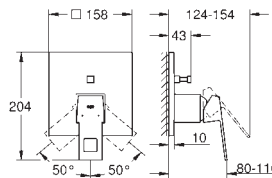

24 062 000

chrome

24 062 DC0

supersteel

24 062 AL0

brushed hard graphite

Eurocube
Single-lever mixer with 2-way diverter
final installation for
Rapido SmartBox (35 600)
GROHE SilkMove 46 mm ceramic cartridge
GROHE FastFixation escutcheon with covered shaft sealing and covered fixing
metal escutcheon, retroactively 6° adjustable
automatic 2-way diverter
outlet B = 27 l/min, outlet C = 27 l/min

35 600 000

GROHE Rapido SmartBox universal rough-in box