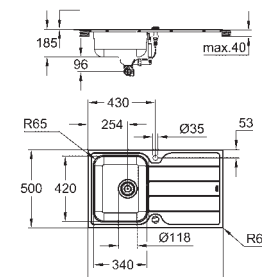

31 588 SD1

stainless steel

K500

Stainless steel sink with drainer

model: K500 80-S 116/50 2.0 rev

mounting type: top mount or flush mount

material: stainless steel AISI 304 (V2A)

material thickness: 0.7 mm

GROHE StarLight finish

finish: satin finish

GROHE Whisper

min. cabinet size: 800 mm

dimensions: 1160 x 500 mm

1 bowl: 340 x 420 x 190 mm

2 bowl: 340 x 420 x 190 mm

outer radius: R6 (topmount), inner bowl radius: R90

GROHE FastFixation installation system

sink mountable left or right

cut-out (top mount): 1140 x 480 mm

drilling holes: 2 x 35 mm

waste: Ø 3.5"/90 mm waste strainer with automatic waste fitting

strainer waste, mounting set

optional: push to open excenter (40 986 SD0)

amount of fasteners included (top mount): 18

new