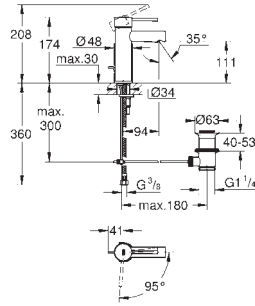

GROHE ESSENCE

Ref. no.

Colour

23 379 001

chrome

GROHE Essence
Single-lever basin mixer 1/2"
S-Size
GROHE SilkMove ES 28 mm ceramic cartridge
with energy saving function via cold start
with temperature limiter
GROHE StarLight chrome finish
GROHE EcoJoy mousseur 5.7 l/min
GROHE FastFixation Plus installation system
pop-up waste set 1 1/4"
flexible connection hoses