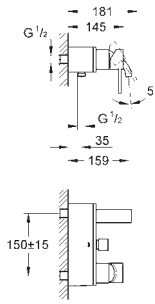

GROHE ALLURE

Ref. no.

Colour

32 826 000

chrome

Allure
Single-lever bath mixer 1/2"
wall mounted
GROHE SilkMove 46 mm ceramic cartridge
GROHE StarLight chrome finish
GROHE FastFixation system
adjustable flow rate limiter
automatic diverter: bath/shower
mousseur
integrated non-return valve in shower outlet
flat wall installation with covered unions
protected against backflow