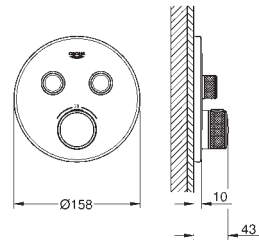

- 29 119 000 chrome
- 29 119 DC0 supersteel
- 29 119 BE0 polished nickel
- 29 119 EN0 brushed nickel
- 29 119 GL0 cool sunrise
- 29 119 GN0 brushed cool sunrise
- 29 119 DA0 warm sunset
- 29 119 DL0 brushed warm sunset
- 29 119 A00 hard graphite
- 29 119 AL0 brushed hard graphite

Grotherm SmartControl

Safety mixer for concealed installation with 2 valves

final installation for Rapido SmartBox (35 600)

GROHE FastFixation metal wall escutcheon, retroactively 6° adjustable

GROHE StarLight chrome finish

GROHE SmartControl push for ON-OFF, turn for volume adjustment
exchangeable symbols

GROHE TurboStat compact cartridge

GROHE ProGrip with knurl structure

GROHE SafeStop safety button at 38C

GROHE SafeStop Plus optional temperature limiter at 43°C or 46°C included

multiple outlets can be run simultaneously

flow performance: outlet B = 24 l/min, outlet C = 26 l/min, outlet B+C = 29 l/min

35 600 000

GROHE Rapido SmartBox universal rough-in box