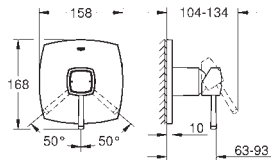

24 067 000
24 067 IGO

chrome
chrome/gold

Grandera
Single-lever shower mixer
final installation for
Rapido SmartBox (35 600)
GROHE SilkMove 46 mm ceramic cartridge
GROHE StarLight chrome finish
GROHE FastFixation escutcheon with covered shaft sealing and covered fixing
metal escutcheon, retroactively 6° adjustable
flow performance: outlet B or C = 30 l/min

35 600 000
GROHE Rapido SmartBox universal rough-in box