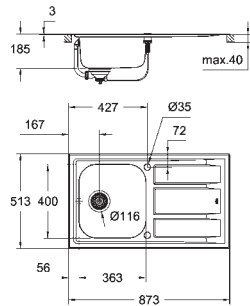

GROHE STAINLESS STEEL SINKS

Ref. no.

Colour

31 568 SD0

stainless steel

K400+

Stainless steel sink with drainer

model: K400+ 45-S 87.3/51.3 1.0 rev

mounting type: flat edge

material: stainless steel AISI 316 (V4A)

material thickness: 0.7 mm

GROHE StarLight finish

finish: satin finish

GROHE Whisper

min. cabinet size: 450 mm

dimensions: 873 x 513 mm

1 bowl: 363 x 400 x 188 mm

outer radius: R10, inner bowl radius: R95

GROHE FastFixation installation system

sink mountable left or right

cut-out: 840 x 480 mm

drilling holes: 2 x 35 mm

drainer: automatic waste fitting

accessories included: automatic waste fitting with rotary handle, waste kit, basket

strainer waste, mounting set

amount of fasteners included (flat edge): 18