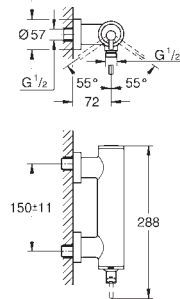

- 32 650 003
- 32 650 DC3
- 32 650 GL3
- 32 650 DA3
- 32 650 AL3

- chrome
- supersteel
- cool sunrise
- warm sunset
- brushed hard graphite

Atrio

Single-lever shower mixer 1/2"

wall mounted
GROHE SilkMove 35 mm ceramic cartridge
GROHE StarLight chrome finish
adjustable flow rate limiter
shower bottom outlet with integrated non return-valve
covered S-unions
protected against backflow