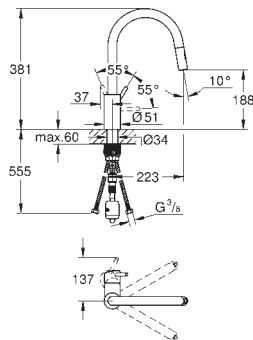

31 483 002
31 483 DC2

chrome
supersteel

Concetto

Single-lever sink mixer 1/2"

high spout

GROHE StarLight chrome finish

GROHE SilkMove 35 mm ceramic cartridge

GROHE Zero isolated inner water ways - lead and nickel free

pull-out dual spray

diverter: laminar spray/SpeedClean shower jet

adjustable flow rate limiter

swivel tubular spout

swivel area 360°

protected against backflow

flexible connection hoses

GROHE FastFixation rapid installation system