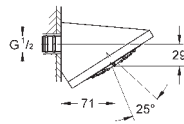

- 27 253 000 chrome

Rainshower F-Series 5"
Head shower 1 spray

Normal spray
wall mounted
127 x 127 mm
flow straightener with ball joint ($\pm 12.5^\circ$ rotatable)
connection thread with pre-assembled sealing
GROHE DreamSpray perfect spray pattern
GROHE StarLight chrome finish
GROHE FlowBalance flow regulating screw
SpeedClean anti-lime system