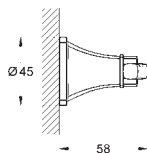

40 631 000
40 631 IGO

chrome
chrome/gold

Grandera
Bathrobe hook
material: metal
concealed fastening
GROHE StarLight chrome finish