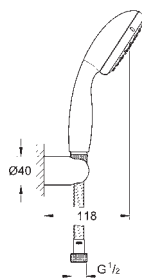

GROHE TEMPESTA

Ref. no.

Colour

27 598 10E

chrome

Tempesta 100

Shower rail set 2 sprays

hand shower Tempesta 100 II 5.7 l/min (27 597)

shower rail, 600 mm (27 523)

Relaxaflex hose 1750 mm 1/2"x1/2" (28 154)

GROHE EcoJoy 5.7 l/min. flow limiter

GROHE DreamSpray perfect spray pattern

GROHE StarLight chrome finish

SpeedClean anti-lime system

Inner WaterGuide for a longer life

ShockProof silicone ring prevents damages caused by shower falling

27 598 001

chrome

ditto, with non-restricted flow

27 924 001

chrome

Tempesta 100

Shower rail set 1 spray

hand shower (27 923)

shower rail, 600 mm (27 523)

Relaxaflex hose 1750 mm 1/2"x1/2" (28 154)

GROHE EcoJoy 9,5 l/min flow limiter

GROHE DreamSpray perfect spray pattern

GROHE StarLight chrome finish

SpeedClean anti-lime system

Inner WaterGuide for a longer life

ShockProof silicone ring prevents damages caused by shower falling

27 853 001

chrome

ditto, with non-restricted flow

27 601 10E

chrome

Tempesta 100

Wall holder set 2 sprays

hand shower Tempesta 100 II (27 597)

wall shower holder adjustable (27 595)

Relaxaflex hose 1750 mm 1/2"x1/2" (28 154)

GROHE EcoJoy 5.7 l/min. flow limiter

GROHE DreamSpray perfect spray pattern

GROHE StarLight chrome finish

SpeedClean anti-lime system

Inner WaterGuide for a longer life

ShockProof silicone ring prevents damages caused by shower falling

27 803 10E

chrome

Tempesta 100

Wall holder set 2 sprays

hand shower Tempesta 100 II (27 597)

wall shower holder (28 605), not adjustable

Relaxaflex hose 1500 mm 1/2"x1/2" (28 151)

GROHE EcoJoy 5.7 l/min. flow limiter

GROHE DreamSpray perfect spray pattern

GROHE StarLight chrome finish

SpeedClean anti-lime system

Inner WaterGuide for a longer life

ShockProof silicone ring prevents damages caused by shower falling