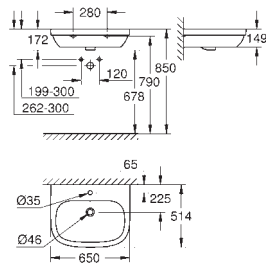

39 323 000

alpine white

39 323 00H

alpine white

**Euro Ceramic
Wash basin 65**

wall hung
1 hole punched
with overflow
650 x 515 mm
sanitary ware

optional: **PureGuard** anti scale coating and anti bacterial glazing (00H)