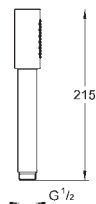

26 465 000

chrome

26 465 DC0

supersteel

26 465 BE0

polished nickel

26 465 EN0

brushed nickel

26 465 GL0

cool sunrise

26 465 GN0

brushed cool sunrise

26 465 DA0

warm sunset

26 465 DL0

brushed warm sunset

26 465 A00

hard graphite

26 465 AL0

brushed hard graphite

Sena Stick

Hand shower 1 spray

Normal spray

material: metal

GROHE EcoJoy 6.6 l/min flow limiter

GROHE DreamSpray perfect spray pattern

GROHE StarLight chrome finish

SpeedClean anti-lime system

Inner WaterGuide for a longer life

universal mounting system, fitting all standard shower hoses