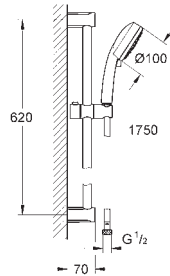

27 580 002

chrome

Tempesta Cosmopolitan 100
Shower rail set 4 sprays

hand shower Tempesta Cosmopolitan 100 (27 575)
shower rail, 600mm (27 521)
Relexaflex hose 1750 mm 1/2"x1/2" (28 154)
GROHE EcoJoy 9,5 l/min flow limiter
GROHE DreamSpray perfect spray pattern
GROHE StarLight chrome finish
SpeedClean anti-lime system
Inner WaterGuide for a longer life