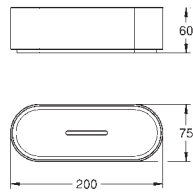

Ref. no.

Colour

new

41 037 000

Selection
Shower tray without holder
material: plastic
for use with towel ring (41 035)

new