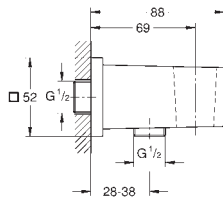

26 370 000

chrome

26 370 DC0
26 370 GN0
26 370 DL0
26 370 A00
26 370 AL0

Euphoria Cube
Shower outlet elbow 1/2"
with wall shower holder
male thread
protected against backflow
GROHE StarLight chrome finish