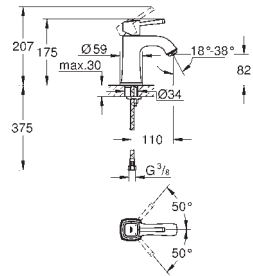

23 310 000
23 310 IGO

chrome
chrome/gold

Grandera
Single-lever basin mixer 1/2"
M-Size
GROHE SilkMove 28 mm ceramic cartridge
temperature limiter
GROHE StarLight chrome finish
GROHE EcoJoy for less water and perfect flow
GROHE FastFixation installation system
GROHE AquaGuide adjustable mousseur 5.7 l/min
smooth body
flexible connection hoses