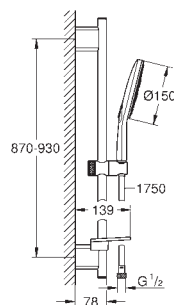

26 592 LS0

moon white

Rainshower SmartActive 150

Shower rail set 3 sprays

hand shower Rainshower SmartActive 150 (26 590)

shower rail 600 mm

wall holders made of metal

Silverflex shower hose 1750 mm (28 388)

GROHE EasyReach tray

GROHE EcoJoy 9,5 l/min flow limiter

GROHE DreamSpray perfect spray pattern

GROHE StarLight finish

GROHE FastFixation Plus adjustable distance between brackets for fixing to existing drilling holes

GROHE TileFix adjustable depth on upper and lower bracket

SpeedClean anti-lime system

Inner WaterGuide for a longer life

Twistfree to prevent hose from twisting

new