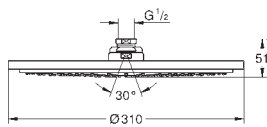

27 478 000

chrome

Rainshower Cosmopolitan 310
Head shower 1 spray

Rain
Ø 310 mm
material: metal
ball joint with turning angle $20^\circ \pm 20^\circ$
connection thread 1/2"

GROHE EcoJoy 9,5 l/min flow limiter
GROHE DreamSpray perfect spray pattern
GROHE StarLight chrome finish
SpeedClean anti-lime system

27 477 000

chrome

ditto, with non-restricted flow