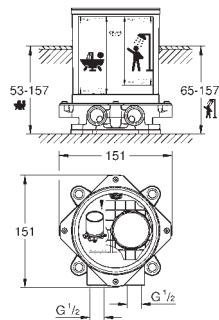

45 984 001

Rough-in set 1/2"
for floor-mounted bath mixers/spouts and shower mixers
installation plate with 360° horizontal and 3° vertical adjustment
installation depth 53-157 mm for bath mixers/spouts,
depth compensation 104 mm
installation depth 65-157 mm for shower mixers, depth compensation 92 mm
two 1/2" female connections (hot/cold supplies)
flushing plug
gasket included
fixing material