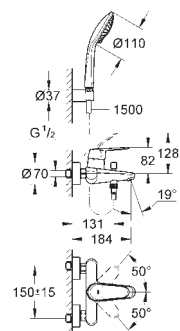

33 395 002

chrome

**Eurodisc Cosmopolitan
Single-lever bath mixer 1/2"**

wall mounted
GROHE SilkMove 46 mm ceramic cartridge
GROHE StarLight chrome finish
adjustable flow rate limiter
automatic diverter: bath/shower
mousseur
integrated non-return valve in shower outlet
S-unions
protected against backflow
with shower set
hand shower Euphoria 110 Champagne (27 222)
wall shower holder (27 056)
Relaxaflex hose 1500 mm 1/2"x1/2" (28 151)