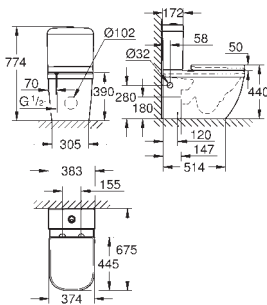

39 462 000

alpine white

39 462 00H

alpine white

**Euro Ceramic
Floor standing 2 piece WC set**
close coupled
universal trap for horizontal and vertical outlet
GROHE Triple Vortex flushing technology
rimless
flush volume 6/3 l
including cistern with bottom inlet, seat and cover soft close and fixation set
sanitary ware
optional: **PureGuard** anti scale coating and anti bacterial glazing (00H)