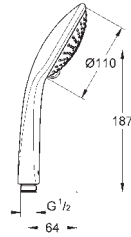

27 222 000

chrome

Euphoria 110 Champagne
Hand shower 3 sprays
Rain / Champagne spray / SmartRain
GROHE DreamSpray perfect spray pattern
GROHE SprayDimmer (Stepless flow rate reduction)
GROHE StarLight chrome finish
SpeedClean anti-lime system
Inner WaterGuide for a longer life
universal mounting system, fitting all standard shower hoses