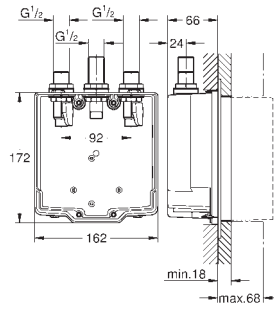

GROHE EUROSMART COSMOPOLITAN T

Ref. no.

Colour

36 322 001

Eurosmart Cosmopolitan T Concealed mounting box

wall installation

suitable for self-closing final installation sets

with adhesive flange for sealing the wall

2 stop valves

housing with mixing device

non-return valve

for use with 36 321 000

allows for waterproofing of wall construction surrounding the concealed body
with sealing sleeve