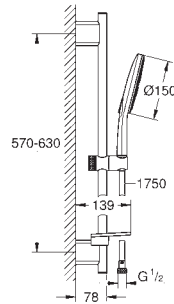

26 554 LS0

moon white

Rainshower SmartActive 150

Hand shower 3 sprays

spray plate moon white

GROHE Rain including DripStop, Jet including DripStop, ActiveMassage

GROHE EcoJoy 9,5 l/min flow limiter

GROHE DreamSpray perfect spray pattern

GROHE SmartTip showering spray selection via push of a ring

GROHE RainStart - hand shower starts always with Rain spray pattern

GROHE StarLight finish

SpeedClean anti-lime system

Inner WaterGuide for a longer life

universal mounting system, fitting all standard shower hoses

new