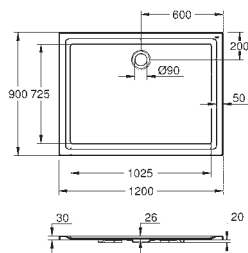

GROHE ACRYLIC SHOWER TRAYS

Ref. no.

Colour

39 308 000

alpine white

Acrylic shower tray 900 x 1200

dimensions: 900 x 1200 mm

depth: 30 mm

material: acrylic

diameter of waste outlet: 90 mm

recommended GROHE waste sets: 49 533 000 (vertical) and 49 534 000 (horizontal), sold separately