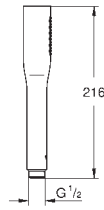

**Inner WaterGuide** for a longer life

**Twistfree** to prevent hose from twisting

Ref. no.

Colour

27 400 000

chrome

**Euphoria Cosmopolitan Stick  
Hand shower 1 spray**

Normal spray