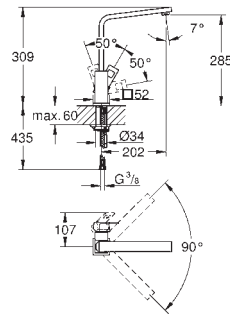

31 255 000
31 255 DC0

chrome
supersteel

Eurocube
Single-lever sink mixer 1/2"
GROHE StarLight finish
GROHE SilkMove 28 mm ceramic cartridge
swivel cast spout
swivel area 360°
flexible connection hoses
rapid installation system