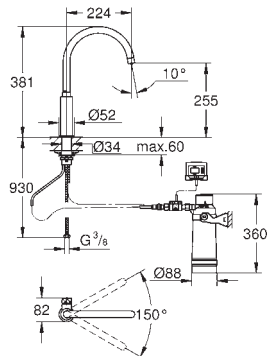

30 388 000

chrome

GROHE Blue Pure Mono

Starter kit

GROHE Blue Mono faucet with filter function

C-spout

handle for filtered table water

GROHE StarLight chrome finish

swivel tubular spout, swivel area 150°

flexible connection hoses

GROHE Blue filter head

GROHE Blue Ultrasafe filter, capacity 3000 l

flow meter for filter lifetime measurement including 2 x AA batteries