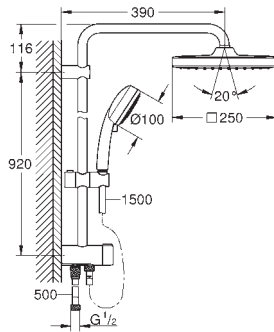

GROHE TEMPESTA SYSTEM

Ref. no.

Colour

new

26 694 000

chrome

Tempesta Cosmopolitan System 250 Cube Shower system with diverter for wall mounting

horizontal 390 mm shower arm, adjustable before installation
change by diverter between hand shower,
head shower or head shower Eco setting
head shower Tempesta 250 Cube (26 685)
2 spray patterns (via diverter): Rain, SmartRain
head shower with white rear cover
with ball joint

GROHE EcoJoy 9,5 l/min flow limiter

hand shower Tempesta Cosmopolitan 100 (27 575)

GROHE EcoJoy 9,5 l/min flow limiter

adjustable in height with gliding element

distance between diverter and upper bracket: 920 mm

Relexaflex shower hose 1500 mm 1/2" x 1/2"

Relexaflex shower hose 500 mm 1/2" x 1/2"

flexible installation: connection to faucet / wall union for

water supply with 1/2" thread of the 500 mm shower hose

GROHE DreamSpray perfect spray pattern

GROHE StarLight chrome finish

SpeedClean anti-lime system

Inner WaterGuide for a longer life

Twistfree to prevent hose from twisting

suitable for instantaneous heaters from 18 kW/h

minimum flow rate 7 l/min.

SHOWERS