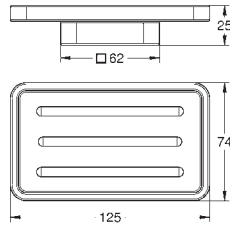

40 806 000

glass matt

**Selection Cube
Soap dish**

material: glass
fits in the following holder:
Selection Cube (40 865 000)