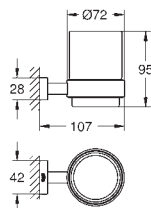

40 755 001

chrome

Essentials Cube Crystal glass with holder

material: glass / metal
holder (40 508 001)
crystal glass (40 372 001)
concealed fastening
GROHE StarLight chrome finish