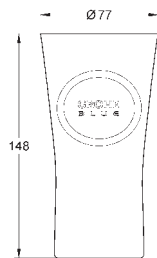

40 437 000

**GROHE Blue
Water glasses (6 pieces)**

crystal glasses with GROHE Blue decor
dishwasher safe
volume 250 ml