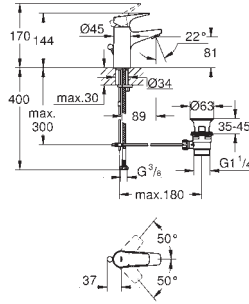

Ref. no.

Colour

23 751 000

chrome

BauFlow
Single-lever basin mixer 1/2"
S-Size
GROHE Longlife 28 mm ceramic cartridge
GROHE StarLight chrome finish
GROHE EcoJoy mousseur 5.7 l/min
rapid installation system
plastic pop-up waste set 1 1/4"
flexible connection hoses