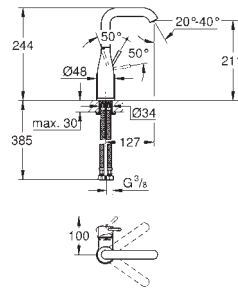

GROHE ESSENCE

Ref. no.

Colour

23 541 001

chrome

GROHE Essence
Single-lever basin mixer 1/2"
L-Size

GROHE SilkMove 28 mm ceramic cartridge
with temperature limiter

GROHE StarLight chrome finish

GROHE EcoJoy mousseur 5.7 l/min

GROHE AquaGuide adjustable mousseur

GROHE FastFixation Plus installation system

swivel spout with mousseur and stop limiter

smooth body

flexible connection hoses