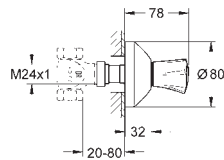

19 808 001

chrome

Costa L
Concealed valve exposed part
for concealed valves 29 800 1/2", 29 802 3/4", 29 805 1"
installation depth infinitely adjustable
20-80 mm
escutcheon with wall sealing
screwable
metal handle
heat insulated
marking: blue
GROHE StarLight chrome finish

19 809 001

chrome

ditto, marking red