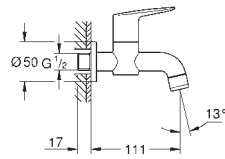

Ref. no.

Colour

new