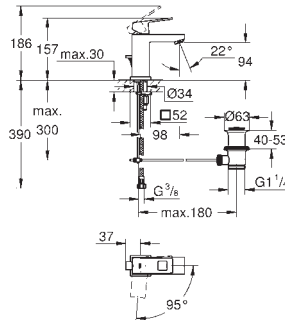

23 390 00E

chrome

Eurocube
Single-lever basin mixer 1/2\"/>