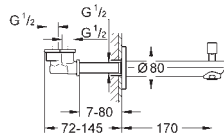

13 262 000

chrome

Eurocosmo
Bath spout
wall mounted
GROHE StarLight chrome finish
automatic diverter: bath/shower
male thread 1/2"
projection 170 mm