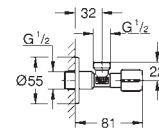

22 041 000 **chrome**
Angle valve 1/2"
pre-roughened connection thread for easy sealing
wall connection 1/2"
outlet 1/2"
water protected spindle shutoff, brass, with
grease chamber and double o-ring sealing
long connecting shaft
ergonomic metal handle
marking: neutral
metal push-on escutcheon Ø 55 mm
GROHE StarLight finish