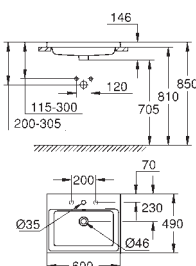

39 479 00H

alpine white

Cube Ceramic Counter basin 60
flat back side glazed
built-in
1 hole punched, 2 holes pre-punched
with overflow
605 x 490 mm
including fixation set
sanitary ware
PureGuard anti scale coating and anti bacterial glazing