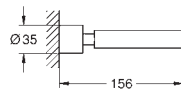

- 40 305 003
- 40 305 DC3
- 40 305 GL3
- 40 305 DA3
- 40 305 AL3

- chrome
- supersteel
- cool sunrise
- warm sunset
- brushed hard graphite

Atrio Holder
for Atrio soap dish (40 256 003)
material: metal
concealed fastening
GROHE StarLight chrome finish