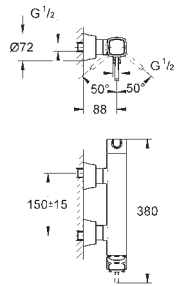

23 316 000
23 316 IGO

chrome
chrome/gold

Grandera
Single-lever shower mixer 1/2"
wall mounted
GROHE SilkMove 46 mm ceramic cartridge
GROHE StarLight chrome finish
adjustable flow rate limiter
integrated hand shower holder
1/2" shower outlet
integrated non-return valve
covered S-unions
protected against backflow