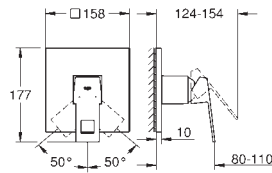

24 061 000

chrome

24 061 DC0

supersteel

24 061 AL0

brushed hard graphite

Eurocube
Single-lever shower mixer
final installation for
Rapido SmartBox (35 600)
GROHE SilkMove 46 mm ceramic cartridge
GROHE FastFixation escutcheon with covered shaft sealing and covered fixing
metal escutcheon, retroactively 6° adjustable
flow performance: outlet B or C = 30 l/min

35 600 000

GROHE Rapido SmartBox universal rough-in box