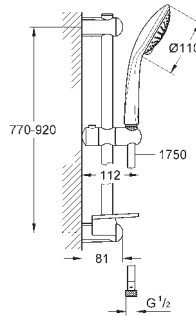

27 227 001

chrome

Euphoria 110 Champagne
Shower rail set 3 sprays
handshower Champagne (27 222)
shower rail 900 mm (27 500)
Silverflex shower hose 1750 mm (28 388)
GROHE EasyReach tray (27 596)
GROHE DreamSpray perfect spray pattern
GROHE SprayDimmer (Stepless flow rate reduction)
GROHE StarLight chrome finish
GROHE FastFixation upper bracket adjustable
SpeedClean anti-lime system
Inner WaterGuide for a longer life
Twistfree to prevent hose from twisting