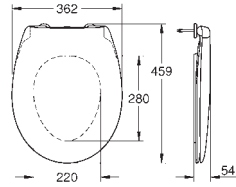

Ref. no.

Colour

39 493 000

alpine white

**Bau Ceramic
WC seat soft close**
with lid
quick release function
detachable
material: Duroplast
including fixation set
compatible with all Bau Ceramic bowls