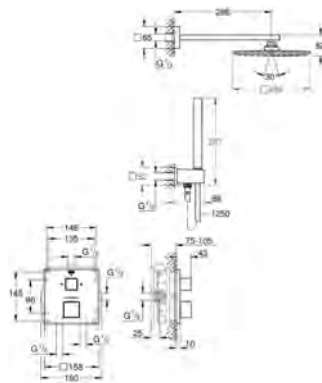

34 741 000

chrome

Grotherm Cube

Perfect shower set with Rainshower Allure 230

Grotherm Cube set for final installation with Aquadimmer (24 154)

GROHE Rapido SmartBox universal rough-in box, 1/2" (35 600)

Rainshower Allure 230 metal head shower (27 479)

Rainshower shower arm (27 709)

hand shower Euphoria Cube (27 699)

shower outlet elbow (26 370)

Silverflex shower hose 1.250 mm (28 362)