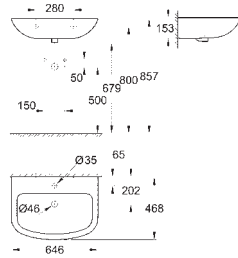

GROHE BAU CERAMIC

Ref. no.

Colour

39 420 000

alpine white

Bau Ceramic Wash basin 65
wall hung
1 hole punched
with overflow
646 x 468 mm
sanitary ware