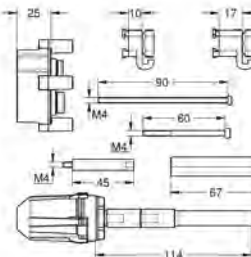

14 057 000

Universal extension set single-lever mixers, 50 mm
fits for concealed single-lever mixers in combination
with GROHE Rapido SmartBox