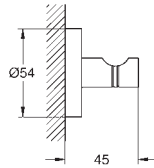

- 40 364 001
- 40 364 DC1
- 40 364 BE1
- 40 364 EN1
- 40 364 GL1
- 40 364 GN1
- 40 364 DA1
- 40 364 DL1
- 40 364 A01
- 40 364 AL1

- chrome
- supersteel
- polished nickel
- brushed nickel
- cool sunrise
- brushed cool sunrise
- warm sunset
- brushed warm sunset
- hard graphite
- brushed hard graphite

Essentials
Bathrobe hook
material: metal
concealed fastening
GROHE StarLight chrome finish