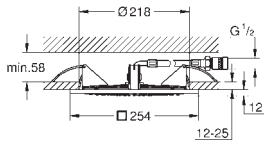

27 467 000

chrome

Rainshower F-Series 10" 254 x 254
Ceiling shower 1 spray

Rain

254 x 254 mm

material: metal

connection thread 1/2"

GROHE DreamSpray perfect spray pattern

GROHE StarLight chrome finish

SpeedClean anti-lime system