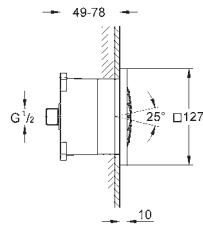

GROHE HEAD SHOWERS

Ref. no.

Colour

- 27 251 000 chrome
- 27 251 DC0 supersteel
- 27 251 BE0 polished nickel
- 27 251 EN0 brushed nickel
- 27 251 GL0 cool sunrise
- 27 251 GN0 brushed cool sunrise
- 27 251 DA0 warm sunset
- 27 251 DL0 brushed warm sunset
- 27 251 A00 hard graphite
- 27 251 AL0 brushed hard graphite

Rainshower F-Series 5"
Side shower 1 spray

Normal spray
including concealed body
127 x 127 mm
flow straightener with ball joint ($\pm 12.5^\circ$ rotatable)
connection thread 1/2"
GROHE DreamSpray perfect spray pattern
GROHE StarLight chrome finish
GROHE FlowBalance flow regulating screw
SpeedClean anti-lime system