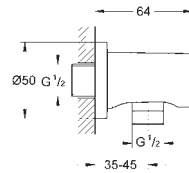

27 057 000

27 057 DC0

27 057 BE0

27 057 EN0

27 057 GL0

27 057 GN0

27 057 DA0

27 057 DL0

27 057 A00

27 057 AL0

chrome

supersteel

polished nickel

brushed nickel

cool sunrise

brushed cool sunrise

warm sunset

brushed warm sunset

hard graphite

brushed hard graphite

Rainshower

Shower outlet elbow 1/2"

male thread

with round escutcheon

protected against backflow

GROHE StarLight chrome finish