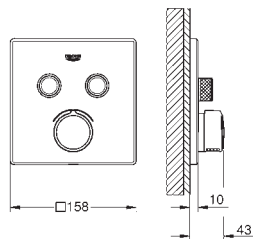

29 148 000

chrome

SmartControl

Concealed mixer with 2 valves

final installation for Rapido SmartBox (35 600)

GROHE FastFixation metal wall escutcheon, retroactively 6° adjustable

GROHE StarLight chrome finish

GROHE SmartControl push for ON-OFF, turn for volume adjustment

exchangeable symbols

cartridge for temperature mixing

multiple outlets can be run simultaneously

outlet B = 23 l/min, outlet C = 25 l/min, outlet B+C = 27 l/min

35 600 000

GROHE Rapido SmartBox universal rough-in box