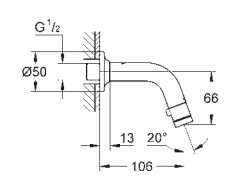

20 205 000

chrome

Universal wall-mounted tap 1/2"

flow rate: 6l/min at 3 bar flow pressure
Flow-Stop mousseur
ceramic headpart
connection thread 1/2"
GROHE StarLight chrome finish
projection 106 mm