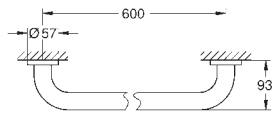

GROHE ESSENTIALS

Ref. no.

Colour

40 794 001
40 794 DC1

chrome
supersteel

Essentials
Grip bar
material: metal
657 mm (functional length 600 mm)
concealed fastening
GROHE StarLight chrome finish