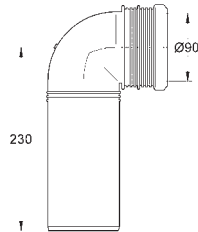

# GROHE ACCESSORIES FOR FLUSHING CISTERNS

Ref. no.

Colour

**37 104 K00**

**black**

**WC inlet and outlet connecting set**

for wall hung WC  
connecting pipe  $\varnothing$  45 mm  
length 200 mm  
connector  
waste sleeve  $\varnothing$  110 mm  
150 mm long  
cover for WC fixing bolts