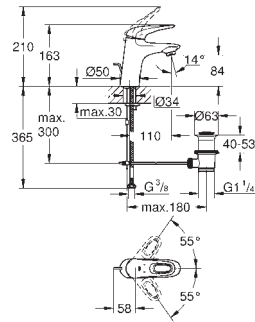

GROHE EUROSTYLE

Ref. no.

Colour

33 558 003
33 558 LS3

chrome
moon white/chrome

Eurostyle
Single-lever basin mixer 1/2"
S-Size
loop metal lever
GROHE SilkMove 35 mm ceramic cartridge
adjustable flow rate limiter
with temperature limiter
GROHE StarLight chrome finish
GROHE EcoJoy mousseur 5.7 l/min
GROHE FastFixation rapid installation system
pop-up waste set 1 1/4"
flexible connection hoses