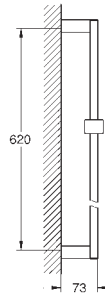

warm sunset

26 603 DL0

brushed warm sunset

26 603 A00

hard graphite

26 603 AL0

brushed hard graphite

ditto, 900 mm