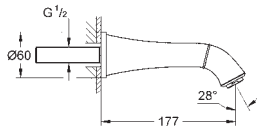

13 341 000

13 341 IGO

Grandera

Bath spout

wall mounted
GROHE StarLight chrome finish
mousseur
projection 177 mm

chrome

chrome/gold