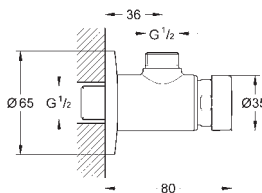

36 267 000

chrome

Euroeco Cosmopolitan T
Self-closing shower valve 1/2"

exposed installation

for cold or premixed water

marking: blue/red

GROHE StarLight chrome finish

3 adjustable flow times: short - medium - long

(factory setting: medium), approx. 7, 15, 30 sec

(pressure dependent)