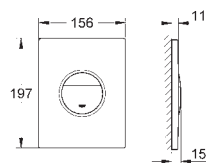

38 765 000

chrome

38 765 SH0

alpine white

38 765 P00

matt chrome

Nova Cosmopolitan

Wall plate

for dual flush
for pneumatic discharge valve AV1
vertical and horizontal installation
156 x 197 mm
ABS
GROHE StarLight chrome finish
GROHE EcoJoy for less water and perfect flow
for combination with Rapid SL and Uniset with GD 2 cisterns
for use with Rapid SLX please order shaft 66 791 000 (sold separately)