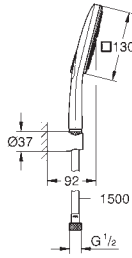

GROHE RAINSHOWER SMARTACTIVE

Ref. no.

Colour

new