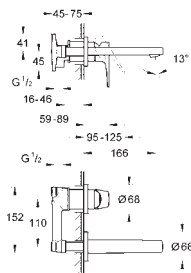

20 287 000

chrome

BauFlow
2-hole basin mixer
wall mounted
set for final installation
concealed body
GROHE Longlife 35 mm ceramic cartridge
GROHE StarLight chrome finish
mousseur
centre distance 110 mm
projection 166 mm