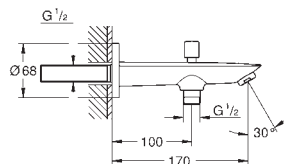

13 425 001

chrome

BauCosmopolitan
Bath spout with diverter
wall mounted
GROHE StarLight chrome finish
mousseur
non-return valve
automatic diverter: bath/shower
female thread 1/2"