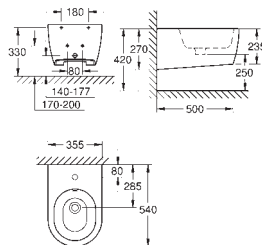

39 574 00H

alpine white

GROHE Essence
Wall hung bidet
1 hole punched
with overflow
including fixation set
sanitary ware
fully skirted with invisible fixation
PureGuard anti scale coating and anti bacterial glazing