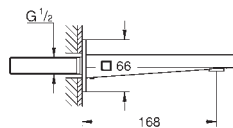

13 404 003
13 404 DC3
13 404 AL3

chrome
supersteel
brushed hard graphite

GROHE Plus
Bath spout
wall mounted
GROHE StarLight chrome finish
laminar mousseur
male thread 1/2"
projection 168 mm