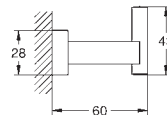

40 511 001
40 511 DC1
40 511 AL1

chrome
supersteel
brushed hard graphite

Essentials Cube
Bathrobe hook
material: metal
concealed fastening
GROHE StarLight chrome finish