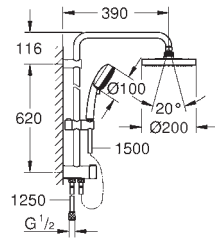

27 394 002

chrome

Tempesta Cosmopolitan System 200

Shower system with diverter for wall mounting

horizontal 390 mm shower arm, adjustable before installation

change by diverter between hand shower,

head shower or head shower Eco setting

head shower Tempesta Cosmopolitan 200 (27 541)

2 spray patterns (via diverter): Rain, SmartRain

with ball joint

hand shower Tempesta Cosmopolitan 100 (27 573)

adjustable in height with gliding element

distance between diverter and upper bracket: 620 mm

shower hose Relexaflex 1500 mm (28 151)

shower hose Relexaflex 1250 mm (28 150)

flexible installation: connection to faucet / wall union for water

supply with 1/2" thread of the 1250 mm shower hose

minimum flow rate 7 l/min.

GROHE DreamSpray perfect spray pattern

GROHE StarLight chrome finish

SpeedClean anti-lime system

Inner WaterGuide for a longer life