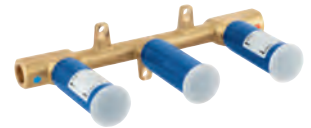

29 025 002
Concealed body
for 3-hole wash-basin mixer
wall installation
Installation depth 43 - 85 mm
DR-brass
installation device
with sealing sleeve

chrome
chrome/gold