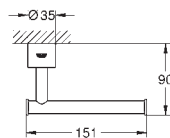

40 313 003
40 313 DC3
40 313 GL3
40 313 DA3
40 313 AL3

Atrio
Toilet paper holder
material: metal
concealed fastening
without cover
GROHE StarLight chrome finish

chrome
supersteel
cool sunrise
warm sunset
brushed hard graphite