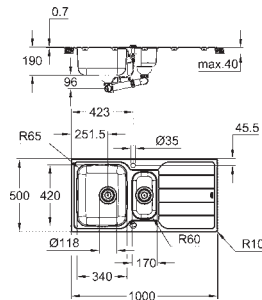

GROHE STAINLESS STEEL SINKS

Ref. no.

Colour

new

31 572 SD1

stainless steel

K500

Stainless steel sink with drainer

model: K500 60-S 100/50 1.5 rev

mounting type: top mount or flush mount

material: stainless steel AISI 304 (V2A)

material thickness: 0.7 mm

GROHE StarLight finish

finish: satin finish

GROHE Whisper

min. cabinet size: 600 mm

dimensions: 1000 x 500 mm

1 bowl: 340 x 420 x 185 mm

0.5 bowl: 170 x 320 x 125 mm

outer radius: R6 (topmount), inner bowl radius: R65

GROHE FastFixation installation system

sink mountable left or right

cut-out (top mount): 982 x 482 mm

drilling holes: 2 x 35 mm

waste: Ø 3.5"/90 mm waste strainer with automatic waste fitting

accessories included: waste kit, basket

strainer waste, mounting set

optional: push to open excenter (40 986 SD0)

amount of fasteners included (top mount): 16

new