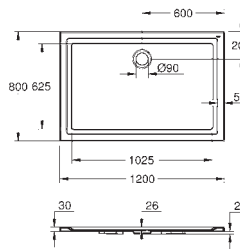

39 305 000

alpine white

Acrylic shower tray 800 x 1200

dimensions: 800 x 1200 mm

depth: 30 mm

material: acrylic

diameter of waste outlet: 90 mm

recommended GROHE waste sets: 49 533 000 (vertical) and 49 534 000 (horizontal), sold separately