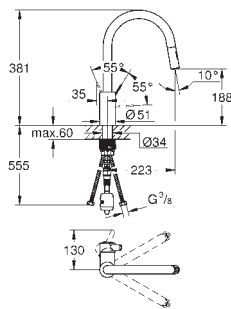

31 481 001

chrome

Eurocosmo
Single-lever sink mixer 1/2"
high spout
GROHE StarLight chrome finish
GROHE SilkMove 35 mm ceramic cartridge
GROHE Zero isolated inner water ways - lead and nickel free
pull-out dual spray
diverter: laminar spray/SpeedClean shower jet
adjustable flow rate limiter
swivel tubular spout
swivel area 360°
protected against backflow
flexible connection hoses
GROHE FastFixation rapid installation system