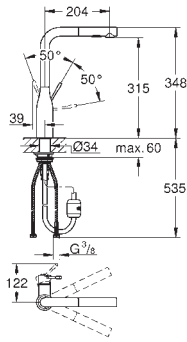

GROHE ESSENCE

Ref. no.

Colour

30 270 000	chrome
30 270 DC0	supersteel
30 270 BE0	polished nickel
30 270 EN0	brushed nickel
30 270 GL0	cool sunrise
30 270 GN0	brushed cool sunrise
30 270 DA0	warm sunset
30 270 DL0	brushed warm sunset
30 270 A00	hard graphite
30 270 AL0	brushed hard graphite

GROHE Essence

Single-lever sink mixer 1/2"

GROHE StarLight chrome finish

GROHE SilkMove 28 mm ceramic cartridge

pull-out dual spray - switching between regular flow and spray

diverter: laminar spray/SpeedClean shower jet

automatic return to laminar spray

swivel tubular spout, swivel area 360°

protected against backflow

flexible connection hoses, rapid installation system