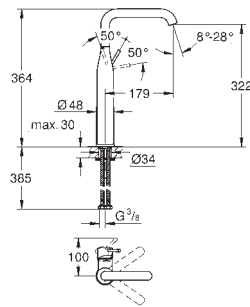

32 901 001

chrome

32 901 DC1

supersteel

32 901 BE1

brushed nickel

32 901 EN1

brushed nickel

32 901 GL1

cool sunrise

32 901 GN1

brushed cool sunrise

32 901 DA1

warm sunset

32 901 DL1

brushed warm sunset

32 901 A01

hard graphite

32 901 AL1

brushed hard graphite

GROHE Essence
Single-lever basin mixer 1/2"
XL-Size

for free-standing basins

GROHE SilkMove 28 mm ceramic cartridge

with temperature limiter

GROHE StarLight chrome finish

GROHE EcoJoy mousseur 5.7 l/min

GROHE AquaGuide adjustable mousseur

GROHE FastFixation Plus installation system

swivel spout with mousseur and stop limiter

smooth body

flexible connection hoses