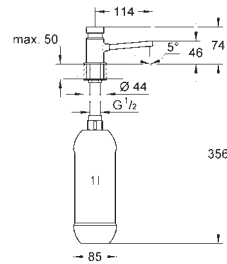

36 194 000

chrome

Soap dispenser
pillar tap with push-button,
for liquid soap
projection 113 mm
for tap hole drillings 22 - 30 mm
storage bin 1 l.
GROHE StarLight finish