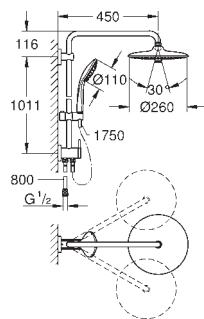

27 421 002

chrome

Euphoria System 260

Shower system with diverter for wall mounting

horizontal swivable 450 mm shower arm
change between hand and head shower by diverter
head shower Euphoria 260 (26 457)
3 spray patterns: Rain, SmartRain, Jet
with ball joint

hand shower Euphoria 110 Massage (27 239)

adjustable in height with gliding element

Silverflex shower hose 1750 mm (28 388)

Silverflex shower hose 800 mm

connection to water supply with 1/2"-thread of

the 800 mm shower hose to faucet / wall union

GROHE EcoJoy 9,5 l/min flow limiter

GROHE DreamSpray perfect spray pattern

GROHE StarLight chrome finish

GROHE SprayDimmer (Stepless flow rate reduction)

SpeedClean anti-lime system

Inner WaterGuide for a longer life

Twistfree to prevent hose from twisting

suitable for instantaneous heaters from 18 kW/h
minimum flow rate 7 l/min.