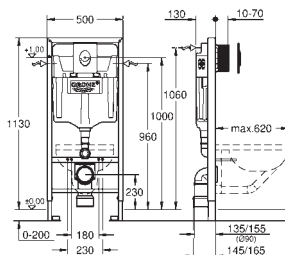

38 763 001

chrome

Rapid SL

2-in-1 set for WC, 1.13 m installation height

with flushing cistern GD 2, 6 - 9 I

Rapid SL element for WC (38 528 001)

Skate Air flush plate, chrome, vertical installation (38 505 000)