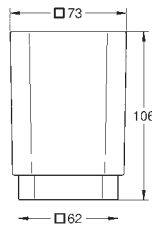

40 783 000

**Selection Cube
Glass**

material: glass
fits in the following holder:
Selection Cube (40 865 000)