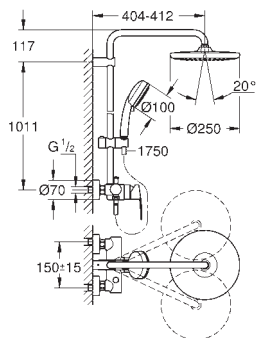

Tempesta Cosmopolitan System 210

Shower system with Bath Safety Mixer for wall mounting

horizontal swivable 390 mm shower arm
exposed thermostat Grohtherm 1000 Cosmopolitan with Aquadimmer function
head shower Tempesta 210 (26 408)
spray pattern: Rain
with ball joint
bath inlet
separate diverter for hand shower
hand shower Tempesta Cosmopolitan 100 (27 571)
adjustable in height with gliding element
Rotaflex shower hose 1750 mm 1/2" x 1/2" (28 410)
GROHE TurboStat compact cartridge
GROHE SafeStop safety button at 38°C
GROHE SafeStop Plus optional temperature limiter at 43°C included
GROHE DreamSpray perfect spray pattern
GROHE StarLight chrome finish
SpeedClean anti-lime system
Inner WaterGuide for a longer life
Twistfree to prevent hose from twisting
suitable for instantaneous heaters from 18 kW/h
minimum flow rate 7 l/min.

SHOWERS

new