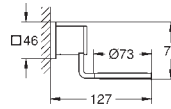

40 278 000

chrome

Allure
Holder
for glass or soap dish
without glass
without soap dish
GROHE StarLight chrome finish

40 254 000

Glass