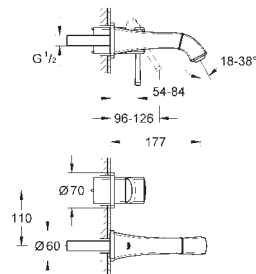

19 929 000
19 929 IGO
Grandera
2-hole basin mixer
S-Size
wall mounted
final installation for 23 319
without concealed body
GROHE StarLight chrome finish
GROHE EcoJoy for less water and perfect flow
GROHE AquaGuide adjustable mousseur 5.7 l/min
centre distance 110 mm
projection 177 mm

19 930 000
19 930 IGO
ditto, projection 234 mm

chrome
chrome/gold