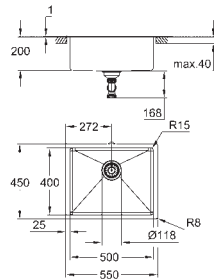

GROHE STAINLESS STEEL SINKS

Ref. no.

Colour

new

31 574 SD1
31 574 GN1
31 574 DL1
31 574 AL1

stainless steel
brushed cool sunrise
brushed warm sunset
brushed hard graphite

K700 Undermount
Stainless steel sink
model: K700U 60-S 54.4/44.4 1.0

mounting type: undermount
material: stainless steel AISI 304 (V2A)
material thickness: 1 mm

GROHE StarLight finish
finish: satin finish

GROHE Whisper

min. cabinet size: 600 mm
dimensions: 540 x 440 mm
1 bowl: 500 x 400 x 195 mm

outer radius: R16 (undermount)/R3 (topmount), inner bowl radius: R15

GROHE FastFixation installation system

cut-out: 500 x 400 mm

drainer: Ø 3.5"/90 mm basket strainer waste

accessories included: waste kit, basket

strainer waste, mounting set

optional: push to open excenter (40 986 SD0)

amount of fasteners included (top mount): 8

amount of fasteners included (undermount): 8

new