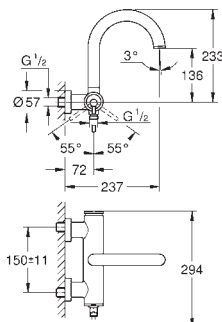

- 32 652 003
- 32 652 DC3
- 32 652 GL3
- 32 652 DA3
- 32 652 AL3

- chrome
- supersteel
- cool sunrise
- warm sunset
- brushed hard graphite

Atrio

Single-lever bath mixer 1/2"

wall mounted
GROHE SilkMove 35 mm ceramic cartridge
GROHE StarLight chrome finish
adjustable flow rate limiter
automatic diverter: bath/shower
mousseur
shower bottom outlet with integrated non return-valve
covered S-unions
protected against backflow