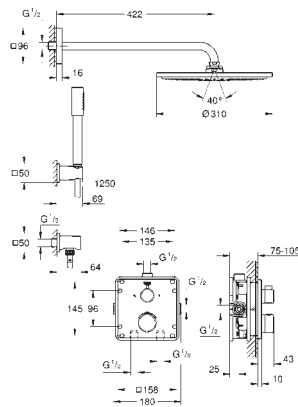

Grotherm set for final installation with Aquadimmer (24 079)  
GROHE Rapido SmartBox universal rough-in box, 1/2" (35 600)  
head shower Tempesta 210 9.5 l/min (26 410)  
Shower arm Rainshower 286 mm (28 576)  
hand shower Tempesta 100 II (27 597)  
shower outlet elbow (28 628)  
Rotaflex shower hose 1500 mm 1/2" x 1/2" (28 409)