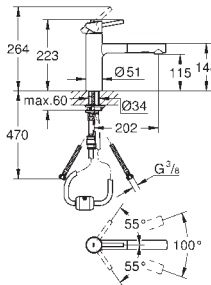

30 273 001

chrome

Concetto
Single-lever sink mixer 1/2"
medium spout
GROHE StarLight finish
GROHE SilkMove 35 mm ceramic cartridge
pull-out dual spray - switching between regular flow and spray
diverter: laminar spray/SpeedClean shower jet
automatic return to laminar spray
adjustable flow rate limiter
swivel cast spout
swivel area 100°
protected against backflow
flexible connection hoses
rapid installation system