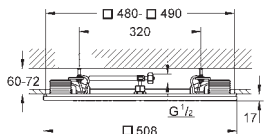

GROHE F-DIGITAL DELUXE

Ref. no.

Colour

26 373 001

chrome

Rainshower F-Series 40" AquaSymphony Ceiling shower 6+ sprays with light

1016 mm x 762 mm x 145 mm

material: metal

min. flow rate 25 l/min, min. recommended pressure 3.0 bar

1 x AquaCurtain

1 x Pure XL spray

1 x 2 mist spray

2 x GROHE PureRain spray 400 x 190 mm

2 x XL Waterfall (separately controlled)

1 x 4 Bokoma Spray with adjustment angle 20°

full spectrum LED: soft light with changing rainbow colours

individually adjustable: permanent lighting with colour selection

power supply for light 12 V DC

SpeedClean anti-lime system

GROHE DreamSpray perfect spray pattern

GROHE StarLight finish

requires rough-in set (26 376), F-digital Deluxe base unit box (26 374), Bluetooth unit (36 371) and various cable connections – all to be ordered separately due to individualised installation

The ceiling construction must be appropriate for the static requirement of the product (total product weight > 70 kg). Performance of the drainage must be of sufficient size (> 100 l/min).

Product contains built-in LED lamps, which cannot be changed: energy efficiency class: A++

26 376 001

chrome

Rainshower F-Series 40"

Roughing-in set

for use with Rainshower F-Series 40" AquaSymphony ceiling shower

1000 mm x 745 mm x 152 mm

min. installation depth: 167 mm

1/2" connections

The ceiling construction must be appropriate for the static requirement of the product (total product weight > 70 kg). Performance of the drainage must be of sufficient size (> 100 l/min).

27 865 000

chrome

Rainshower F-Series 20"

Ceiling shower with light, 1 spray

Rain

508 x 508 x 59 mm

material: metal

full spectrum LED: soft light with changing rainbow colours

individually adjustable: permanent lighting with colour selection