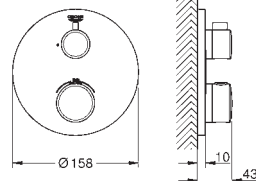

24 075 000

chrome

Grotherm

Safety mixer for 1 outlet with shut off valve

final installation for Rapido SmartBox (35 600)
GROHE TurboStat compact cartridge
GROHE StarLight chrome finish
GROHE FastFixation escutcheon with covered shaft sealing and covered fixing metal escutcheon, retroactively 6° adjustable
GROHE SafeStop safety button at 38C
GROHE SafeStop Plus optional temperature limiter at 43°C or 46°C included
built-in non-return valves and dirt strainers
ceramic stop valve, 120°
flow performance: outlet B = 27 l/min, outlet C = 30 l/min

35 600 000

GROHE Rapido SmartBox universal rough-in box