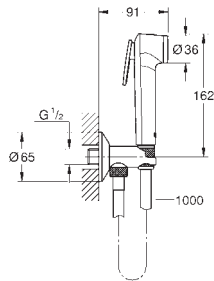

26 358 000

chrome

Tempesta-F

Wall holder set with self-closing angle valve, 1 spray

hand shower with trigger control (27 512)
valve with integrated shower holder (26 333)
Silverflex Longlife shower hose 1000 mm (26 334)

GROHE StarLight chrome finish

SpeedClean anti-lime system

Inner WaterGuide for a longer life

Twistfree to prevent hose from twisting

Please refer to local norms regarding installation.