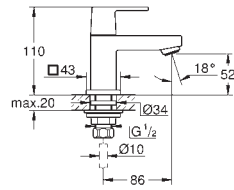

GROHE EUROCUBE

Ref. no.

Colour

23 137 000

chrome

Eurocube
Pillar tap XS-Size
ceramic headpart
GROHE StarLight chrome finish
GROHE EcoJoy SpeedClean mousseur 5.7 l/min