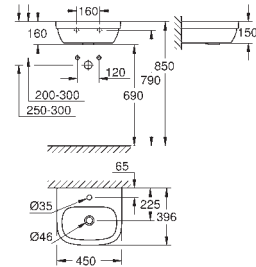

39 324 000

alpine white

39 324 00H

alpine white

**Euro Ceramic
Hand rinse basin 45**
wall hung
1 hole punched
with overflow
450 x 400 mm
sanitary ware
distance between installation holes: 160 mm
optional: **PureGuard** anti scale coating and anti bacterial glazing (00H)