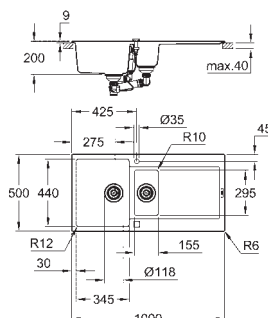

31 646 AT0
31 646 AP0

granite gray
granite black

K500

Composite sink with drainer
model: K500 60-C 100/50 1.5 rev
mounting type: standard built-in
material: quartz composite

GROHE Whisper

min. cabinet size: 600 mm
dimensions: 1000 x 500 mm
1 bowl: 345 x 440 x 200 mm
0.5 bowl: 155 x 295 x 146 mm

GROHE FastFixation installation system

sink mountable left or right
cut-out: 980 x 480 mm

drainer: automatic waste fitting

optional: push to open excenter (40 986 SD0)

amount of fasteners included (top mount): 12
outer radius: R6, inner bowl radius: big bowl R12, small bowl R10