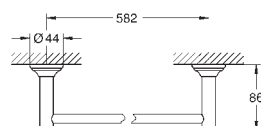

40 653 001

chrome

**Essentials Authentic  
Towel holder**

material: metal  
626 mm (drilling length 582 mm)  
concealed fastening  
**GROHE StarLight** chrome finish