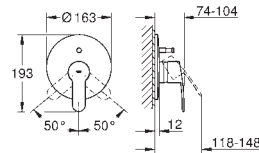

19 506 002

chrome

**Eurostyle Cosmopolitan
Single-lever bath mixer**
final installation for 33 963 000
without concealed body
GROHE StarLight chrome finish
automatic diverter: bath/shower
escutcheon- and shaft-sealing
wall escutcheon
covered fixing