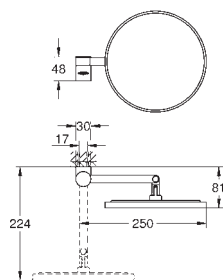

- 41 077 000 chrome
- 41 077 DC0 supersteel
- 41 077 BE0 polished nickel
- 41 077 EN0 brushed nickel
- 41 077 GL0 cool sunrise
- 41 077 GN0 brushed cool sunrise
- 41 077 DA0 warm sunset
- 41 077 DL0 brushed warm sunset
- 41 077 A00 hard graphite
- 41 077 AL0 brushed hard graphite

Selection
Shaving mirror
material: glass / metal
without lights
magnification: x 7
concealed fastening
GROHE StarLight chrome finish