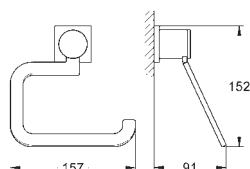

40 279 000

chrome

Allure
Toilet paper holder
without cover
material: metal
concealed fastening
GROHE StarLight chrome finish