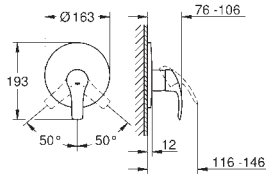

19 451 002

chrome

Eurosmart

Single-lever shower mixer

final installation for 33 964 000

without concealed body

GROHE StarLight chrome finish

GROHE FastFixation covered fixation

escutcheon- and shaft-sealing

metal wall escutcheon