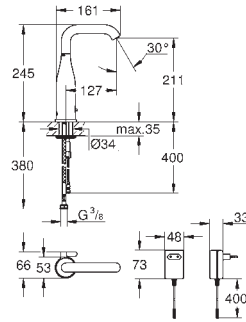

GROHE ESSENCE E

Ref. no.

Colour

36 444 000

chrome

Essence E

Infra-red electronic basin mixer 1/2" with mixing device and adjustable temperature limiter

with infrared sensor for bi-directional communication for monitoring, configuration and service purpose with plug transformer 100-230 V AC, 50-60 Hz, 6 V DC

GROHE StarLight chrome finish
adjustable swivel area 0° / 150° / 360°
laminar spray regulator 5.0 l/min
flexible connection hoses

non-return valve, dirt strainers, integrated solenoid valve
rapid installation system

7 pre-set programs:

auto flush, thermal disinfection, cleaning mode

additional functions and precise settings by remote control 36 407

CE approved, type of protection faucet IP 59K