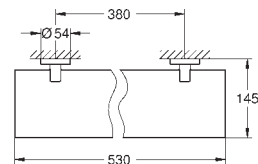

40 799 001
40 799 DC1

chrome
supersteel

Essentials
Glass shelf
material: glass / metal
530 mm (functional length 380 mm)
concealed fastening
GROHE StarLight chrome finish