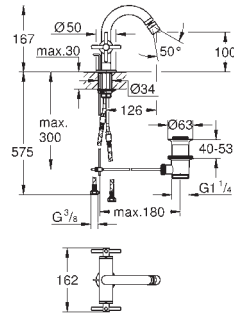

24 027 003
24 027 DC3
24 027 GL3
24 027 DA3
24 027 AL3

chrome
supersteel
cool sunrise
warm sunset
brushed hard graphite

Atrio
Single-hole bidet mixer 1/2"
M-Size
ceramic headparts 1/2", 90°
GROHE StarLight chrome finish
ball-joint mousseur
pop-up waste set 1 1/4"
flexible connection hoses
with cross handles
Sets of caps with „H“ and „C“ marking and without marking