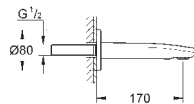

13 276 002

chrome

**Eurostyle Cosmopolitan
Bath spout**
wall mounted
GROHE StarLight chrome finish
mousseur
male thread 1/2"
projection 170 mm