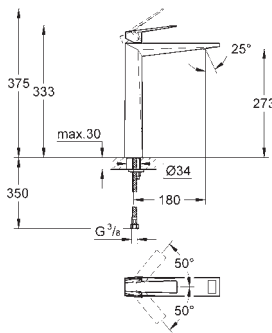

23 112 000  
23 112 DC0  
23 112 AL0

chrome  
supersteel  
brushed hard graphite

ditto, smooth body

23 114 000  
23 114 DC0  
23 114 AL0

chrome  
supersteel  
brushed hard graphite

**Allure Brilliant**  
Single-lever basin mixer 1/2"  
XL-Size  
for free-standing basins  
GROHE SilkMove 28 mm ceramic cartridge  
temperature limiter  
GROHE StarLight chrome finish  
GROHE EcoJoy 5.0 l/min. flow limiter  
GROHE FastFixation installation system  
spout with integrated mousseur  
smooth body  
flexible connection hoses