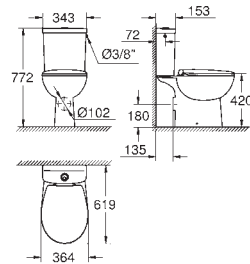

GROHE BAU CERAMIC

Ref. no.

Colour

39 347 000

alpine white

Bau Ceramic

Bundle close coupled WC

Bau Ceramic floor standing toilet with horizontal outlet (39 428 000)

Bau Ceramic exposed flushing cistern (39 437 000)

Bau Ceramic WC seat (39 493 000)