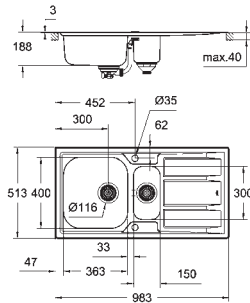

accessories included: automatic waste fitting with rotary handle, waste kit, basket

strainer waste, mounting set

amount of fasteners included (flat edge): 18

31 569 SD0

stainless steel

K400+

**Stainless steel sink with drainer**