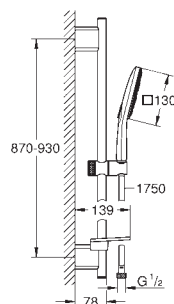

**Rainshower SmartActive 130 Cube
Shower rail set 3 sprays**

hand shower Rainshower SmartActive 130 Cube (26 582)
shower rail 900 mm
wall holders made of metal
Silverflex shower hose 1750 mm (28 388)

GROHE EasyReach tray
GROHE EcoJoy 9,5 l/min flow limiter
GROHE DreamSpray perfect spray pattern
GROHE StarLight chrome finish
GROHE FastFixation Plus adjustable distance between brackets for fixing to existing drilling holes
GROHE TileFix adjustable depth on upper and lower bracket
SpeedClean anti-lime system
Inner WaterGuide for a longer life
Twistfree to prevent hose from twisting

new