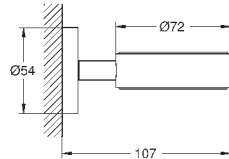

GROHE ESSENTIALS

Ref. no.

Colour

- 40 369 001
- 40 369 DC1
- 40 369 BE1
- 40 369 EN1
- 40 369 GL1
- 40 369 GN1
- 40 369 DA1
- 40 369 DL1
- 40 369 A01
- 40 369 AL1

- chrome
- supersteel
- polished nickel
- brushed nickel
- cool sunrise
- brushed cool sunrise
- warm sunset
- brushed warm sunset
- hard graphite
- brushed hard graphite

Essentials

Holder

material: metal
for crystal glass (40 372 001)
soap dish (40 368 001) or soap dispenser (40 394 001)
concealed fastening
GROHE StarLight chrome finish