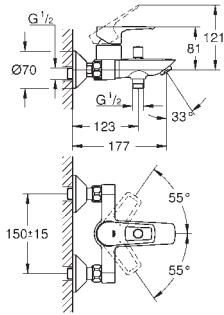

GROHE BAULOOP

Ref. no.

Colour

new

23 634 001

chrome

BauLoop
Single-lever shower mixer 1/2"
wall mounted
GROHE Longlife 35 mm ceramic cartridge
with temperature limiter
GROHE StarLight chrome finish
adjustable flow rate limiter
shower bottom outlet with integrated non return-valve
protected against backflow
S-unions

new

29 042 001

chrome

BauLoop
Single-lever shower mixer 1/2"
concealed installation
set for final installation
concealed body
GROHE Longlife 46 mm ceramic cartridge
GROHE StarLight chrome finish
adjustable flow rate limiter
escutcheon- and shaft-sealing

new

23 603 001

chrome

BauLoop
Single-lever bath mixer 1/2"
wall mounted
GROHE Longlife 35 mm ceramic cartridge
with temperature limiter
GROHE StarLight chrome finish
adjustable flow rate limiter
automatic diverter: bath/shower
spout with mousseur
shower bottom outlet with integrated non return-valve
protected against backflow
S-unions

new

29 081 001

chrome

BauLoop
Single-lever bath mixer 1/2"
concealed installation
set for final installation
concealed body
GROHE Longlife 46 mm ceramic cartridge
GROHE StarLight chrome finish
adjustable flow rate limiter
automatic diverter: bath/shower
escutcheon- and shaft-sealing

new

29 041 001

chrome

BauLoop
Single-lever bath mixer 1/2"
concealed installation
set for final installation
concealed body
GROHE Longlife 46 mm ceramic cartridge
GROHE StarLight chrome finish
adjustable flow rate limiter
automatic diverter: bath/shower
escutcheon- and shaft-sealing