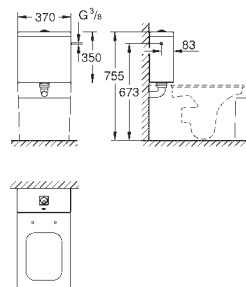

39 484 00H

alpine white

**Cube Ceramic  
Floor standing WC for close coupled combination**

close coupled  
universal trap for horizontal and vertical outlet  
rimless  
flush volume 3/4.5 l  
including fixation set  
cistern to be ordered separately  
sanitary ware  
fully skirted with invisible fixation  
**PureGuard** anti scale coating and anti bacterial glazing  
compatible with seat and cover 39 488 000 (soft close)