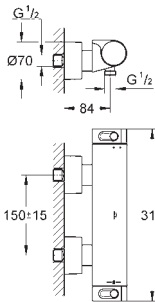

Grohtherm 2000
Shower Safety mixer
wall mounted
100% GROHE CoolTouch safety housing with CoolTouch escutcheons
GROHE StarLight chrome finish
GROHE Aqua Paddle ergonomically shaped handles
GROHE SafeStop safety button at 38°C
GROHE SafeStop Plus optional temperature limiter at 43°C included
GROHE TurboStat compact cartridge
integrated stop valve
volume handle with **GROHE EcoButton**
Carbodor ceramic headpart 1/2", 180°
shower bottom outlet 1/2"
built-in non-return valves, dirt strainers
covered S-unions, CoolTouch escutcheons with wall sealing
optional upgrade: GROHE EasyReach shower tray (18 608 001)
GROHE EcoJoy for less water and perfect flow

34 464 001

chrome