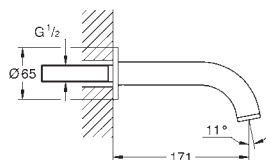

13 139 003
13 139 DC3
13 139 GL3
13 139 DA3
13 139 AL3

chrome
supersteel
cool sunrise
warm sunset
brushed hard graphite

Atrio

Bath spout

wall mounted

GROHE StarLight chrome finish

mousseur

projection 171 mm