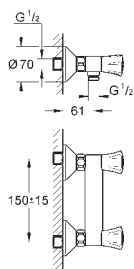

26 330 001

chrome

**Costa L
Shower mixer 1/2"**
wall mounted
metal handles
heat insulated
screwable
Longlife headpart
shower connection 1/2"
S-unions
GROHE StarLight chrome finish