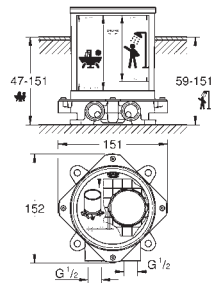

29 086 000

Rough-in set 1/2"
for floor-mounted bath spouts and mixers
installation plate with 360° horizontal and 3° vertical adjustment
installation depth 47-151 mm
depth compensation 104 mm
two 1/2" female connections (hot/cold supplies)
flushing plug