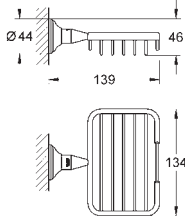

GROHE ESSENTIALS AUTHENTIC

Ref. no.

Colour

40 659 001

chrome

Essentials Authentic
Filling basket, small
material: metal
concealed fastening
GROHE StarLight chrome finish