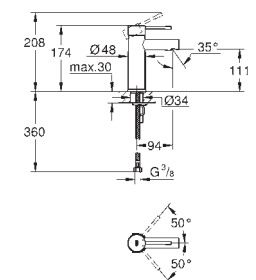

1. 34 294 001 chrome
2. **GROHE Essence**
   Single-lever basin mixer 1/2"
   S-Size
   GROHE SilkMove 28 mm ceramic cartridge
   with temperature limiter
   GROHE StarLight chrome finish
   GROHE EcoJoy mousseur 5.7 l/min
   GROHE FastFixation Plus installation system
   smooth body
   flexible connection hoses