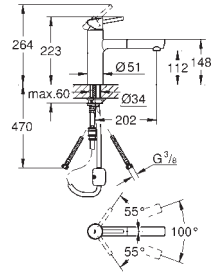

Ref. no.

Colour

31 129 001

chrome

Concetto
Single-lever sink mixer 1/2"
medium spout
GROHE StarLight finish
GROHE SilkMove 35 mm ceramic cartridge
pull out mousseur spout
adjustable flow rate limiter
swivel cast spout
swivel area 100°
protected against backflow
flexible connection hoses
rapid installation system