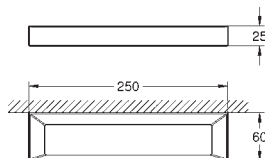

40 766 000

chrome

**Selection Cube  
Towel ring**

material: metal  
concealed fastening  
**GROHE StarLight** finish

40 768 000

chrome

**Selection Cube  
Double towel bar**

material: metal  
2 arms, pivotable  
400 mm  
concealed fastening  
**GROHE StarLight** finish