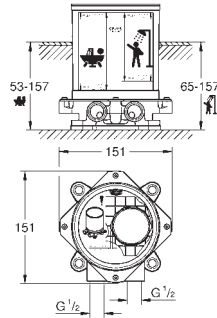

45 984 001

Rough-in set 1/2"

for floor-mounted bath mixers/spouts and shower mixers
installation plate with 360° horizontal and 3° vertical adjustment
installation depth 53-157 mm for bath mixers/spouts,
depth compensation 104 mm
installation depth 65-157 mm for shower mixers, depth compensation 92 mm
two 1/2" female connections (hot/cold supplies)
flushing plug
gasket included
fixing material