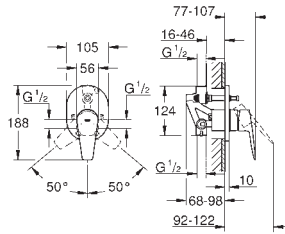

29 039 001

chrome

BauEdge
Single-lever bath mixer 1/2"
concealed installation
set for final installation
concealed body
GROHE Longlife 46 mm ceramic cartridge
GROHE StarLight chrome finish
adjustable flow rate limiter
automatic diverter: bath/shower
escutcheon- and shaft-sealing

new