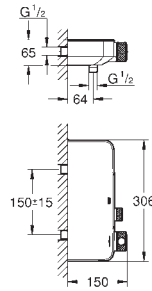

GROHE GROHTHERM SMARTCONTROL

Ref. no.

Colour

THERMOSTATS

34 719 000

chrome

**Grotherm SmartControl
Shower Safety mixer**

wall mounted

GROHE CoolTouch no risk of scalding

GROHE StarLight chrome finish

GROHE SafeStop safety button at 38C

GROHE SafeStop Plus optional temperature limiter at 43°C included

GROHE TurboStat compact cartridge

GROHE ProGrip with knurl structure

GROHE SmartControl push for ON-OFF, turn for volume adjustment

integrated **GROHE EasyReach** shower tray

shower bottom outlet 1/2"

built-in non-return valves and dirt strainers

protected against backflow