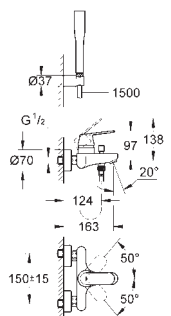

32 832 000

chrome

Eurocosmo
Single-lever bath mixer 1/2"
wall mounted

GROHE SilkMove 46 mm ceramic cartridge
GROHE StarLight chrome finish
adjustable flow rate limiter
automatic diverter: bath/shower
mousseur
integrated non-return valve in shower outlet
S-unions
protected against backflow
with shower set
Euphoria Cosmopolitan hand shower (27 367)
wall shower holder (27 056)
Relexaflex hose 1500 mm 1/2"x1/2" (28 151)