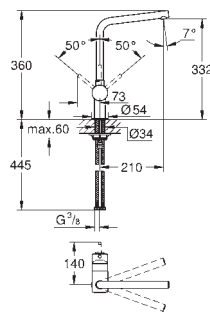

31 375 000
31 375 DC0
31 375 DA0
31 375 DL0
31 375 A00
31 375 AL0

chrome
supersteel
warm sunset
brushed warm sunset
hard graphite
brushed hard graphite

Minta

Single-lever sink mixer 1/2"

L-spout

GROHE StarLight finish

GROHE SilkMove 46 mm ceramic cartridge

adjustable flow rate limiter

swivel tubular spout, swivel range 0°/150°/360°

protected against backflow

flexible connection hoses

rapid installation system