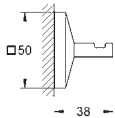

GROHE ALLURE BRILLIANT

Ref. no.

Colour

40 498 000

chrome

**Allure Brilliant
Bathrobe hook**
material: metal
concealed fastening
GROHE StarLight chrome finish