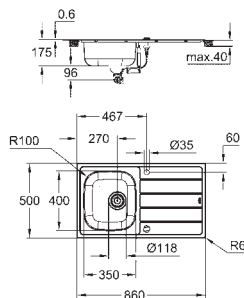

31 552 SD1

stainless steel

K200

Stainless steel sink with drainer

model: K200 45-S 86/50 1.0 rev

mounting type: top mount

material: stainless steel AISI 304 (V2A)

material thickness: 0.6 mm

GROHE StarLight finish

finish: satin finish

GROHE Whisper

min. cabinet size: 450 mm

dimensions: 860 x 500 mm

1 bowl: 350 x 400 x 160 mm

outer radius: R6 (topmount), inner bowl radius: R100

GROHE FastFixation installation system

sink mountable left or right

cut-out (top mount): 842 x 482 mm

drilling holes: 2 x 35 mm

waste: $\varnothing$ 3.5"/90 mm waste strainer with automatic waste fitting

accessories included: automatic waste fitting with rotary handle, waste kit, basket strainer waste, mounting set

optional: push to open excenter (40 986 SD0)

amount of fasteners included (top mount): 14