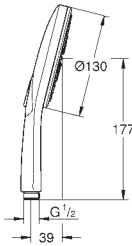

GROHE RAINSHOWER SMARTACTIVE

Ref. no.

Colour

new

26 574 000
26 574 DC0
26 574 BE0
26 574 EN0
26 574 GL0
26 574 GN0
26 574 DA0
26 574 DL0
26 574 A00
26 574 AL0

chrome
supersteel
polished nickel
brushed nickel
cool sunrise
brushed cool sunrise
warm sunset
brushed warm sunset
hard graphite
brushed hard graphite

Rainshower SmartActive 130

Hand shower 3 sprays

spray plate chrome

GROHE Rain including DripStop, Jet including DripStop, ActiveMassage

GROHE EcoJoy 9,5 l/min flow limiter

GROHE DreamSpray perfect spray pattern

GROHE SmartTip showering spray selection via push of a ring

GROHE RainStart - hand shower starts always with Rain spray pattern

GROHE StarLight chrome finish

SpeedClean anti-lime system

Inner WaterGuide for a longer life

universal mounting system, fitting all standard shower hoses

new

26 574 LS0

moon white

Rainshower SmartActive 130

Hand shower 3 sprays

spray plate moon white

GROHE Rain including DripStop, Jet including DripStop, ActiveMassage

GROHE EcoJoy 9,5 l/min flow limiter

GROHE DreamSpray perfect spray pattern

GROHE SmartTip showering spray selection via push of a ring

GROHE RainStart - hand shower starts always with Rain spray pattern

GROHE StarLight finish

SpeedClean anti-lime system

Inner WaterGuide for a longer life

universal mounting system, fitting all standard shower hoses

new

26 575 000

chrome

Rainshower SmartActive 130

Shower rail set 3 sprays

hand shower Rainshower SmartActive 130 (26 574)

shower rail 600 mm

wall holders made of metal

Silverflex shower hose 1750 mm (28 388)

GROHE EasyReach tray

GROHE EcoJoy 9,5 l/min flow limiter

GROHE DreamSpray perfect spray pattern

GROHE StarLight chrome finish

GROHE FastFixation Plus adjustable distance between

brackets for fixing to existing drilling holes