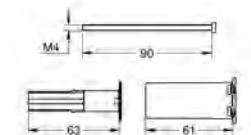

14 058 000

Universal extension set 2-handle thermostats, 25 mm
fits for concealed 2-handle thermostats in combination
with GROHE Rapido SmartBox