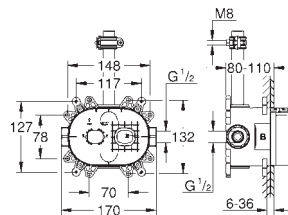

26 264 001

Rainshower 360 Rough-in box for head shower set

inlets and outlets 1/2"
fixing points for back wall
leakproof housing
removable protection cover with installation information