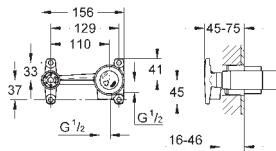

33 769 000

Single-lever mixer 1/2"
concealed body
for 2-hole basin mixers
wall installation
GROHE SilkMove 46 mm ceramic cartridge
adjustable flow rate limiter
installation depth 45 to 75 mm
installation device