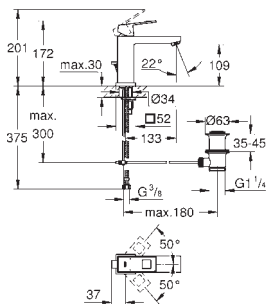

23 445 000

chrome

23 445 DC0

supersteel

23 445 AL0

brushed hard graphite

Eurocube
Single-lever basin mixer 1/2\"/>