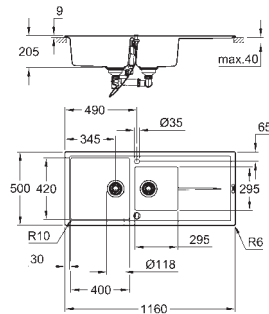

31 643 AT0
31 643 AP0

granite gray
granite black

K400

Composite sink with drainer

model: K400 80-C 116/50 1.5 rev

mounting type: standard built-in

material: quartz composite

GROHE Whisper

min. cabinet size: 800 mm

dimensions: 1160 x 500 mm

1 bowl: 400 x 420 x 205 mm

2 bowl: 295 x 295 x 205 mm

outer radius: R6, inner bowl radius: R10

GROHE FastFixation installation system

sink mountable left or right

cut-out: 1140 x 480 mm

drainer: automatic waste fitting

accessories included: automatic waste fitting with rotary handle, waste kit, basket

strainer waste, mounting set

optional: push to open excenter (40 986 SD0)

amount of fasteners included (top mount): 10