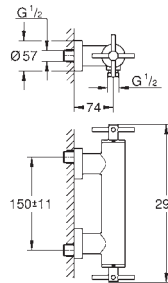

26 003 003
26 003 DC3
26 003 GL3
26 003 DA3
26 003 AL3

chrome
supersteel
cool sunrise
warm sunset
brushed hard graphite

Atrio
Shower mixer 1/2"
wall mounted
ceramic headparts 1/2", 90°
GROHE StarLight chrome finish
1/2" shower outlet
integrated non-return valve in shower outlet
covered S-unions
protected against backflow
with cross handles
Sets of caps with „H“ and „C“ marking and without marking