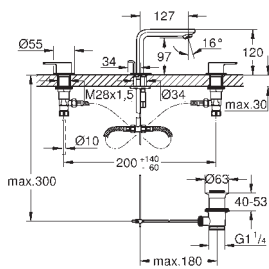

20 304 001

chrome

Lineare
3-hole basin mixer 1/2"
M-Size
ceramic headparts 1/2", 90°
GROHE StarLight chrome finish
GROHE EcoJoy SpeedClean mousseur 5.7 l/min
GROHE FastFixation installation system
pop-up waste set 1 1/4"
flexible connection hoses between spout and side valves