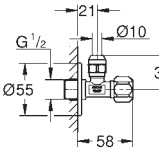

22 018 000 **chrome**
Angle valve 1/2"
pre-roughened connection thread for easy sealing
wall connection 1/2"
outlet thread 3/8"
with length compensation
with compression nut Ø 10mm
water protected spindle shutoff, brass, with
grease chamber and double o-ring sealing
ergonomic handle
marking: neutral
metal push-on escutcheon Ø 55 mm
GROHE StarLight finish