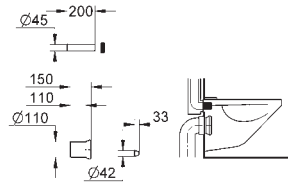

GROHE ACCESSORIES FOR FLUSHING CISTERNS

Ref. no.

Colour

37 104 K00

black

WC inlet and outlet connecting set

for wall hung WC
connecting pipe $\varnothing$ 45 mm
length 200 mm
connector
waste sleeve $\varnothing$ 110 mm
150 mm long
cover for WC fixing bolts