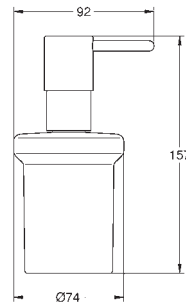

40 394 001

chrome

**Essentials
Soap dispenser**

material: glass / metal
filling quantity 160 ml
fits in the following holders:
Essentials (40 369 xx1)
Essentials Cube (40 508)
Bau Cosmopolitan (40 585)
Essentials Authentic (40 652)
GROHE StarLight chrome finish