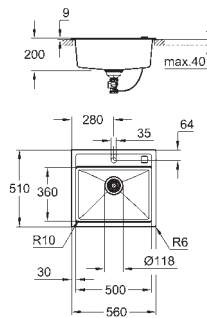

31 651 AT0
31 651 AP0

granite gray
granite black

K700

Composite sink

model: K700 60-C 56/51 1.0

mounting type: standard built-in

material: quartz composite

GROHE Whisper

min. cabinet size: 600 mm

dimensions: 560 x 510 mm

1 bowl: 500 x 360 x 200 mm

GROHE FastFixation installation system

cut-out: 545 x 495 mm

drainer: automatic waste fitting

accessories included: automatic waste fitting with rotary handle, waste kit, basket

strainer waste, mounting set

optional: push to open excenter (40 986 SD0)

amount of fasteners included (top mount): 8

outer radius: R6, inner bowl radius: R10