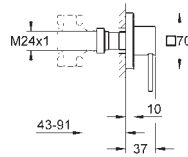

19 384 000

chrome

Allure
Concealed valve exposed part
with lever handle
final installation for
29 032 or 35028 Rapido C
installation depth infinitely adjustable
43 - 91 mm
metal rosette
GROHE StarLight chrome finish