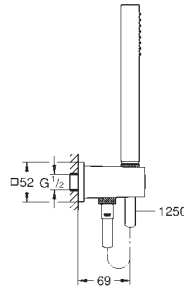

Ref. no.

Colour

26 405 000

chrome

**Euphoria Cube Stick**

**Wall holder set 1 spray**

hand shower (27 699 000)

shower outlet elbow 1/2" with wall shower holder (26 370)