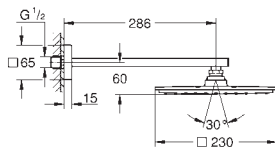

26 064 000 chrome
Rainshower Allure 230
Head shower set 286 mm, 1 spray
head shower Rainshower Allure 230 (27 480)
material: metal
1 spray pattern: Rain
shower arm Rainshower 286 mm (27 709)
GROHE EcoJoy 9,5 l/min flow limiter
GROHE DreamSpray perfect spray pattern
GROHE StarLight chrome finish
SpeedClean anti-lime system

26 054 000 chrome
ditto, with non-restricted flow