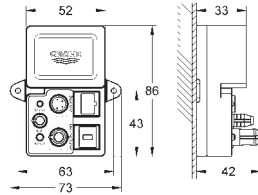

36 371 000

GROHE F-digital Deluxe

Bluetooth-Unit BT-01A for Apple and Android devices

with integrated electronic for wireless data communication
connection cable set for data communication and power supply (5 m each)
bluetooth transmitter power supply: 12 V
bluetooth transmitter frequency: 2.4 GHz
bluetooth range (max. 10 m) varies on used materials and walls between
transmitter and receiver
requires Base Unit Box 2.0 Bluetooth (36 397 000) – to be ordered separately
bluetooth-enabled device (bluetooth V2.1 or higher) necessary

System requirements: Android

operating system: as of release 2.3.3

System requirements: Apple

Apple operating system: as of release iOS 6.0 and above

Mobile devices and GROHE SPA F-digital deluxe App*** are not included in delivery and have to be ordered separately via an authorised Apple store/store/ iTunes or Google Play store.

* The Bluetooth word mark and logos are registered trademarks owned by Bluetooth SIG, Inc. and any use of such marks by Grohe AG is under license. Other trademarks and trade names are those of their respective owners.

** Apple, the Apple logo, iPod, iPod Touch, iPhone and iTunes are trademarks of Apple Inc., registered in the U.S. and other countries. Apple is not responsible for the function of this device or its compliance with safety and regulatory standards.

*** Available for free via iTunes app or Google Play store.

36 367 000

GROHE F-digital Deluxe

Rough-in set base unit box

for use with base unit box (26 374 000 or 36 397 000)
550 x 700 x 110 mm
height (100 mm) and depth (50 mm) adjustable
with removable front panel for installation
with adjustable front frame for installation in wall niches
galvanized and powder coated (RAL 9010, pure white) steel plate
1 mm thick steel plate