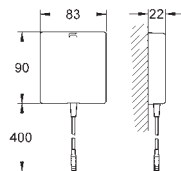

### Power extension cable

length 3.00 m