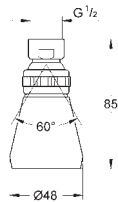

28 094 000

chrome

Relaxa Plus 50
Head shower 1 spray

with ball joint
1/2" connection
GROHE StarLight chrome finish
adjustable flow rate