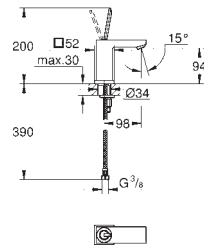

23 656 000

chrome

Eurocube Joy
Single-lever basin mixer 1/2"
S-Size

GROHE FeatherControl Joystick cartridge
GROHE EcoJoy SpeedClean mousseur 5.7 l/min
GROHE FastFixation Plus installation system
smooth body
flexible connection hoses