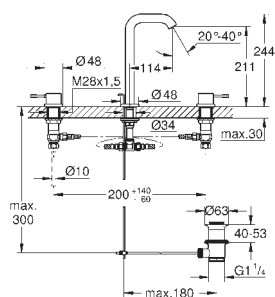

20 299 001

chrome

GROHE Essence
3-hole basin mixer with high spout L-Size

ceramic headparts 1/2", 90°

GROHE StarLight chrome finish

GROHE EcoJoy mousseur 5.7 l/min

GROHE FastFixation installation system

GROHE AquaGuide adjustable mousseur

pop-up waste set 1 1/4"

flexible connection hoses between spout and side valves