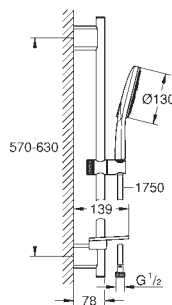

Rainshower SmartActive 130

Shower rail set 3 sprays

hand shower Rainshower SmartActive 130 (26 574)

shower rail 600 mm

wall holders made of metal

Silverflex shower hose 1750 mm (28 388)

GROHE EasyReach tray

GROHE EcoJoy 9,5 l/min flow limiter

GROHE DreamSpray perfect spray pattern

GROHE StarLight chrome finish

GROHE FastFixation Plus adjustable distance between

brackets for fixing to existing drilling holes

GROHE TileFix adjustable depth on upper and lower bracket

SpeedClean anti-lime system

Inner WaterGuide for a longer life

Twistfree to prevent hose from twisting

new