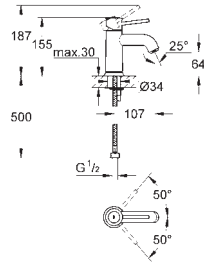

32 863 000

chrome

BauClassic
Single-lever basin mixer 1/2"
GROHE Longlife 28 mm ceramic cartridge
GROHE StarLight chrome finish
mousseur
smooth body
flexible connection hoses
rapid installation system