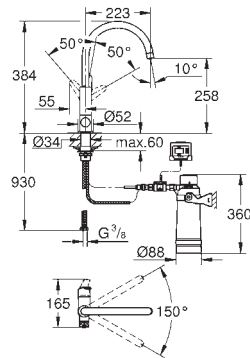

30 386 000

chrome

GROHE Blue Pure BauCurve

Starter kit

GROHE Blue single-lever sink mixer with filter function

C-spout

separate handle for filtered water

GROHE StarLight chrome finish

GROHE SilkMove 28 mm ceramic cartridge

swivel tubular spout, swivel area 150°

separate inner water ways for filtered and non-filtered water

flexible connection hoses

GROHE Blue filter head

GROHE Blue Ultrasafe filter, capacity 3000 l

flow meter for filter lifetime measurement including 2 x AA batteries

new