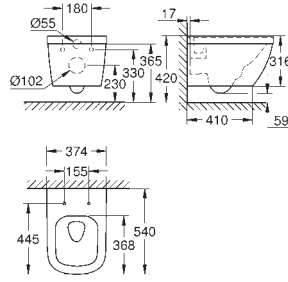

GROHE EURO CERAMIC

Ref. no.

Colour

39 328 000
39 328 00H

alpine white
alpine white

Euro Ceramic
Wall hung WC
for concealed cistern
horizontal outlet
GROHE Triple Vortex flushing technology
wash down
rimless
flush volume 3/5 l
including fixation set
sanitary ware
fully skirted with invisible fixation
optional: **PureGuard** anti scale coating and anti bacterial glazing (00H)
compatible with seat and cover 39 330 001 (soft close) or 39 331 001 (standard)