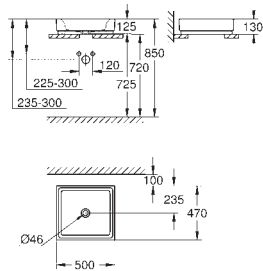

39 481 00H

alpine white

Cube Ceramic Vessel basin 50
without overflow
500 x 470 mm
including fixation set
sanitary ware
PureGuard anti scale coating and anti bacterial glazing