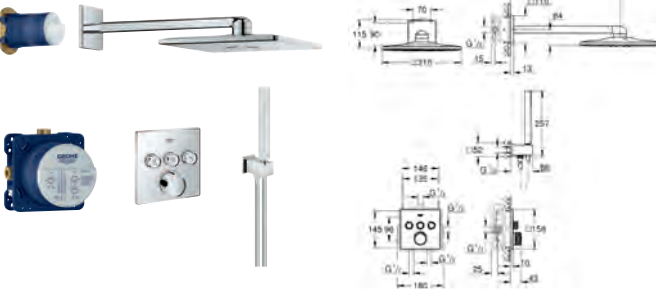

34 712 000

chrome

SmartControl

Perfect shower set

concealed mixer with 3 valves

SmartControl mixer (29 149)

Rapido SmartBox (35 600)

Rainshower SmartActive 310 Cube head shower set (26 479), rough-in (26 483)

hand shower Euphoria Cube Stick (27 698)

Euphoria Cube wall union with integrated shower holder (26 370)

Silverflex shower hose 1500 mm 1/2" x 1/2" (28 364)

new

14 077 XH0

chrome/frosted granite

SmartControl

Caps concealed

9 caps with 6 different symbols

fits Grotherm SmartControl and SmartControl mixer