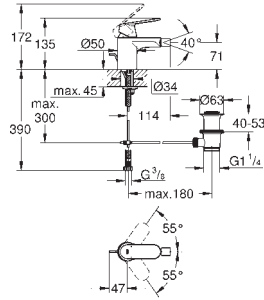

GROHE EUROCOSMO

Ref. no.

Colour

32 839 000

chrome

Eurocosmo
Single-lever bidet mixer 1/2"
S-Size

GROHE SilkMove 35 mm ceramic cartridge
adjustable flow rate limiter
GROHE StarLight chrome finish
GROHE FastFixation installation system
ball-joint mousseur
pop-up waste set 1 1/4"
flexible connection hoses