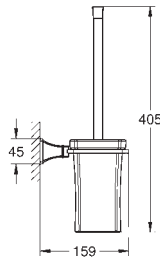

40 632 000
40 632 IG0

chrome
chrome/gold

Grandera
Toilet brush set
material: ceramic
GROHE StarLight chrome finish