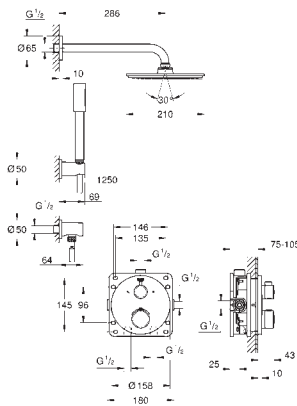

34 732 000

chrome

Grotherm

Perfect shower set with Rainshower Cosmopolitan 210

Grotherm set for final installation with Aquadimmer (24 076)
GROHE Rapido SmartBox universal rough-in box, 1/2" (35 600)
Rainshower Cosmopolitan 210 metal head shower (28 373)
Rainshower shower arm 286 mm (28 576)
handshower (28 034)
Rainshower wall holder (27 074)
Rainshower wall elbow connection (27 057)
Silverflex shower hose 1.250 mm (28 362)