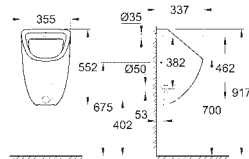

39 438 000

alpine white

**Bau Ceramic
Urinal**
concealed inlet
flush volume 1 l
including fixation set
sanitary ware
for installation please order urinal trap 39 732 000 (horizontal outlet) or 39 733 000 (vertical outlet), sold separately