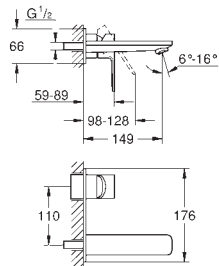

19 409 001
19 409 DC1
19 409 AL1

chrome
supersteel
brushed hard graphite

Lineare
2-hole basin mixer
M-Size
wall mounted
final installation for 23 571
without concealed body
metal rosette
GROHE StarLight chrome finish
GROHE EcoJoy mousseur 5.7 l/min
GROHE AquaGuide adjustable mousseur
centre distance 110 mm
projection 149 mm