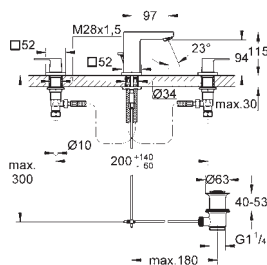

20 351 000

chrome

20 351 DC0

supersteel

20 351 AL0

brushed hard graphite

Eurocube
3-hole basin mixer 1/2"
S-Size

ceramic headparts 1/2", 90°
GROHE StarLight chrome finish
GROHE FastFixation Plus installation system
spout with mousseur
pop-up waste set 1 1/4"
flexible connection hoses between spout and side valves