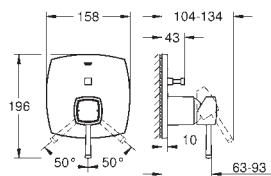

24 068 000
24 068 IGO

chrome
chrome/gold

Grandera
Single-lever mixer with 2-way diverter
final installation for
Rapido SmartBox (35 600)
GROHE SilkMove 46 mm ceramic cartridge
GROHE StarLight chrome finish
GROHE FastFixation escutcheon with covered shaft sealing and covered fixing
metal escutcheon, retroactively 6° adjustable
automatic 2-way diverter
outlet B = 27 l/min, outlet C = 27 l/min

35 600 000
GROHE Rapido SmartBox universal rough-in box