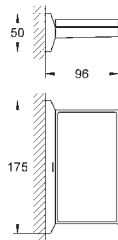

40 504 000

chrome

Allure Brilliant
Shelf with soap dish
GROHE StarLight chrome finish