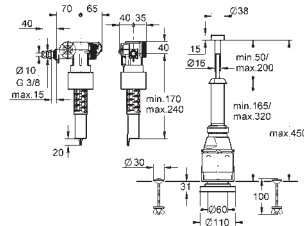

GROHE ACCESSORIES FOR FLUSHING CISTERNS

Ref. no.

Colour

37 078 PI0

matt chrome/chrome

Servo-set

retrofit unit for close-coupled flushing cisterns
connection from the side
with filling valve, servo discharge valve
interruptible flush cycle
fixing set with 100 mm screws and cellular rubber joint 100 mm dia.
centring for filling and discharge valve when having larger bore holes
GROHE StarLight chrome finish

**) max. shortening 100 mm