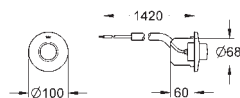

37 060 000

chrome

Pneumatic actuation
GROHE StarLight chrome finish
push button actuation with
escutcheon Ø 100 mm
pneumatic hose 1.50 m
without wall plate