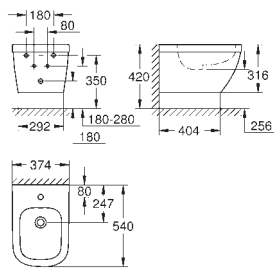

39 208 000
39 208 00H

alpine white
alpine white

Euro Ceramic
Wall hung bidet
1 hole punched
with overflow
including fixation set
sanitary ware
fully skirted with invisible fixation
optional: **PureGuard** anti scale coating and anti bacterial glazing (00H)