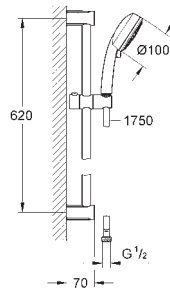

27 579 002

chrome

Tempesta Cosmopolitan 100
Shower rail set 3 sprays

hand shower (27 574)
shower rail, 600mm (27 521)
Relexaflex hose 1750 mm 1/2"x1/2" (28 154)
GROHE EcoJoy 9,5 l/min flow limiter
GROHE DreamSpray perfect spray pattern
GROHE StarLight chrome finish
SpeedClean anti-lime system
Inner WaterGuide for a longer life