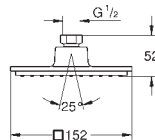

27 705 000

chrome

Euphoria Cube 150

Head shower 1 spray

Rain

152 x 152 mm

ball-joint, rotation angle ± 12°

connection thread 1/2"

GROHE EcoJoy 9,5 l/min flow limiter

GROHE DreamSpray perfect spray pattern

GROHE StarLight chrome finish

SpeedClean anti-lime system

Inner WaterGuide for a longer life

new