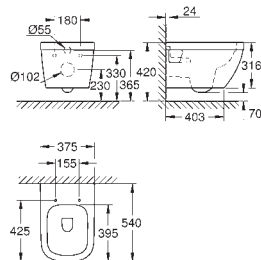

39 538 000

alpine white

Euro Ceramic
Wall hung WC, basic
for concealed cistern
horizontal outlet
wash down
rimless
flush volume 3/5 l
sanitary ware
compatible with seat and cover 39 330 001 (soft close) or 39 331 001 (standard)