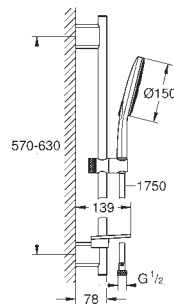

26 592 000

chrome

Rainshower SmartActive 150

Shower rail set 3 sprays

hand shower Rainshower SmartActive 150 (26 590)

shower rail 600 mm

wall holders made of metal

Silverflex shower hose 1750 mm (28 388)

GROHE EasyReach tray

GROHE EcoJoy 9,5 l/min flow limiter

GROHE DreamSpray perfect spray pattern

GROHE StarLight chrome finish

GROHE FastFixation Plus adjustable distance between brackets for fixing to existing drilling holes

GROHE TileFix adjustable depth on upper and lower bracket

SpeedClean anti-lime system

Inner WaterGuide for a longer life

Twistfree to prevent hose from twisting

new