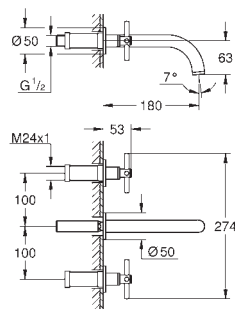

**GROHE StarLight** chrome finish

**GROHE EcoJoy** 5.7 l/min laminar mousseur

centre distance 200 mm

projection 180 mm

with lever handles

Sets of caps with „H“ and „C“ marking and without marking

- 20 164 003
- 20 164 DC3
- 20 164 GL3
- 20 164 DA3
- 20 164 AL3