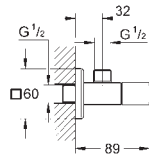

Ref. no.

Colour

22 013 000

chrome

Eurocube
Angle valve 1/2"
wall connection 1/2"
outlet 1/2"
Cartridge headpart
metal handle
marking: neutral
metal push-on escutcheon