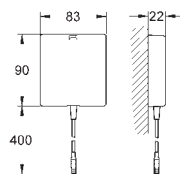

36 338 000

Switch-mode power supply

for one eye infra-red wash basin mixer
switch-mode power supply with operating voltage
100-230 V AC, 50 - 60 Hz
for concealed socket with cover and strain relief