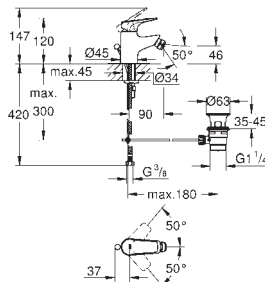

23 754 000

chrome

BauFlow
Single-lever bidet mixer 1/2"
GROHE Longlife 28 mm ceramic cartridge
GROHE StarLight chrome finish
GROHE EcoJoy mousseur 5.7 l/min
rapid installation system
with ball joint
pop-up waste set 1 1/4"
flexible connection hoses