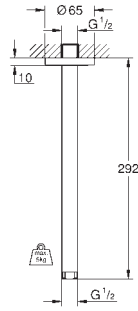

GROHE HEAD SHOWERS

Ref. no.

Colour

28 497 000

chrome

Rainshower

Shower arm ceiling 292 mm

material: metal

connection thread 1/2"

suitable for all Rainshower head showers

GROHE StarLight chrome finish

28 724 000

chrome

ditto, length 142 mm