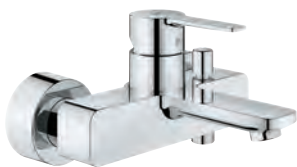

33 849 001
33 849 DC1
33 849 AL1

chrome
supersteel
brushed hard graphite

Lineare
Single-lever bath mixer 1/2"
wall mounted
GROHE SilkMove 35 mm ceramic cartridge
with temperature limiter
GROHE StarLight chrome finish
automatic diverter: bath/shower
mousseur
1/2" shower outlet
integrated non-return valve
covered S-unions
protected against backflow