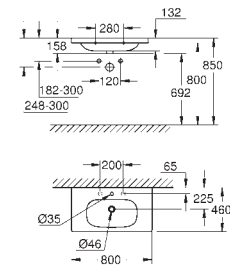

39 584 00H

alpine white

**Euro Ceramic
Vanity basin 80**

wall hung
1 hole punched, 2 holes pre-punched
with overflow
800 x 460 mm
suitable for vanity units
sanitary ware

optional: **PureGuard** anti scale coating and anti bacterial glazing