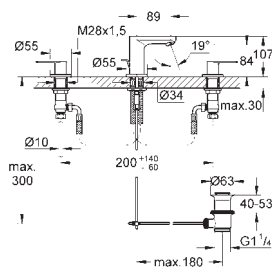

20 187 000

chrome

Eurocosmo
3-hole basin mixer 1/2"
S-Size
ceramic headparts 1/2", 90°
GROHE StarLight chrome finish
GROHE FastFixation installation system
spout with mousseur
pop-up waste set 1 1/4"
flexible connection hoses between spout and side valves