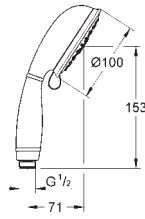

GROHE TEMPESTA

Ref. no.

Colour

27 608 001

chrome

Tempesta Rustic 100
Hand shower 4 sprays

GROHE Rain O², Rain, Massage, Jet
GROHE EcoJoy 9,5 l/min flow limiter

GROHE DreamSpray perfect spray pattern

GROHE StarLight chrome finish

SpeedClean anti-lime system

Inner WaterGuide for a longer life

universal mounting system, fitting all standard shower hoses