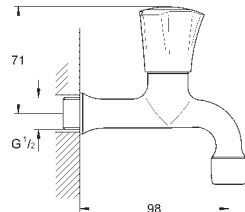

30 098 001

chrome

Costa L
Bibtap 1/2"
wall mounted
metal handle
heat insulated
marking: blue
GROHE StarLight finish
Longlife headparts