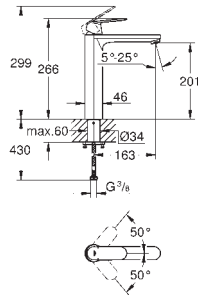

32 830 001

chrome

Eurocosmo
Single-lever basin mixer 1/2"
L-Size
GROHE SilkMove 35 mm ceramic cartridge
adjustable flow rate limiter
GROHE StarLight chrome finish
GROHE Zero isolated inner water ways - lead and nickel free
GROHE FastFixation installation system
mousseur
swivel tubular spout
pop-up waste set 1 1/4"
flexible connection hoses

new

23 921 000

chrome

Eurocosmo
Single-lever basin mixer 1/2"
XL-Size
for free-standing basins
GROHE SilkMove 28 mm ceramic cartridge
with temperature limiter
GROHE StarLight chrome finish
GROHE EcoJoy mousseur 5.7 l/min
GROHE AquaGuide adjustable mousseur
rapid installation system
smooth body
flexible connection hoses