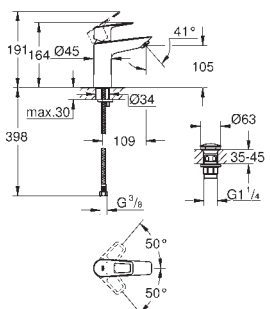

23 886 001

chrome

BauLoop
Single-lever basin mixer 1/2"
M-Size
GROHE Longlife 28 mm ceramic cartridge
with temperature limiter
GROHE StarLight chrome finish
GROHE Zero isolated inner water ways - lead and nickel free
GROHE EcoJoy mousseur 5.7 l/min
rapid installation system
smooth body with plastic push open waste set 1 1/4"
flexible connection hoses

23 917 001

chrome

ditto, without plastic push open waste set 1 1/4"