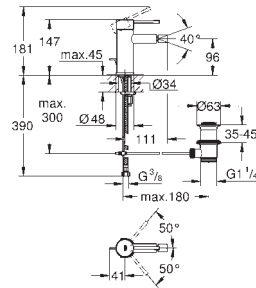

- 32 935 001 chrome
- 32 935 DC1 supersteel
- 32 935 BE1 polished nickel
- 32 935 EN1 brushed nickel
- 32 935 GL1 cool sunrise
- 32 935 GN1 brushed cool sunrise
- 32 935 DA1 warm sunset
- 32 935 DL1 brushed warm sunset
- 32 935 A01 hard graphite
- 32 935 AL1 brushed hard graphite

GROHE Essence
Single-lever bidet mixer 1/2"
S-Size

GROHE SilkMove 28 mm ceramic cartridge
with temperature limiter

GROHE StarLight chrome finish

GROHE FastFixation Plus installation system

ball-joint mousseur

pop-up waste set 1 1/4"

flexible connection hoses