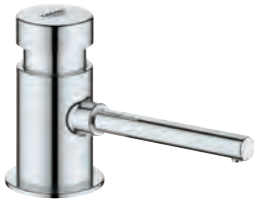

36 194 000

chrome

Soap dispenser
pillar tap with push-button,
for liquid soap
projection 113 mm
for tap hole drillings 22 - 30 mm
storage bin 1 l.
GROHE StarLight finish