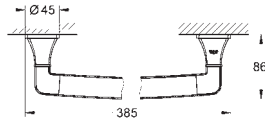

GROHE GRANDERA

Ref. no.

Colour

40 633 000
40 633 IG0

chrome
chrome/gold

Grandera
Bath grip, 300mm
material: metal
length 385 mm
concealed fastening
GROHE StarLight chrome finish