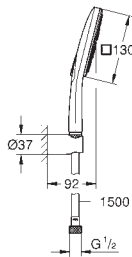

**Twistfree** to prevent hose from twisting

new

26 589 LS0

moon white

**Rainshower SmartActive 130 Cube**  
**Wall holder set 3 sprays**

hand shower Rainshower SmartActive 130 Cube (26 582)  
hand shower wall holder (27 055)