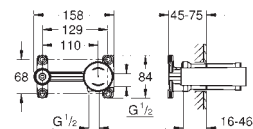

19 571 002

chrome

**Eurostyle Cosmopolitan**  
**2-hole basin mixer**  
**S-Size**

wall mounted  
final installation for 23 571  
without concealed body  
metal rosette  
**GROHE StarLight** chrome finish  
**GROHE AquaGuide** adjustable mousseur  
centre distance 110 mm  
projection 171 mm