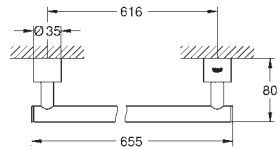

40 309 003
40 309 DC3
40 309 GL3
40 309 DA3
40 309 AL3

Atrio
Towel holder
650 mm (drilling length 600 mm)
material: metal
concealed fastening
GROHE StarLight chrome finish

chrome
supersteel
cool sunrise
warm sunset
brushed hard graphite