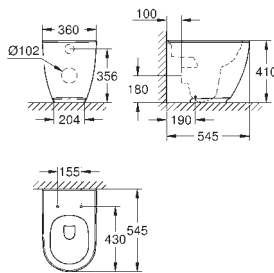

39 573 00H

alpine white

GROHE Essence Floor standing back to wall WC
universal trap for horizontal and vertical outlet
back to wall
for concealed cistern
rimless
flush volume 3/4.5 l
including fixation set
sanitary ware
fully skirted with invisible fixation
PureGuard anti scale coating and anti bacterial glazing
compatible with seat and cover 39 576 000 (standard) or 39 577 000 (soft close)