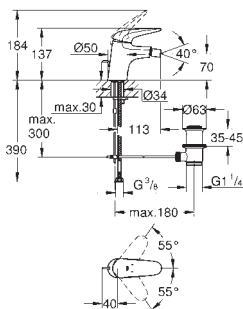

23 720 003

chrome

Eurostyle
Single-lever bidet mixer 1/2"
S-Size
solid metal lever
GROHE SilkMove 35 mm ceramic cartridge
adjustable flow rate limiter
with temperature limiter
GROHE StarLight chrome finish
GROHE EcoJoy mousseur 5.7 l/min
GROHE FastFixation rapid installation system
with ball joint
pop-up waste set 1 1/4"
flexible connection hoses