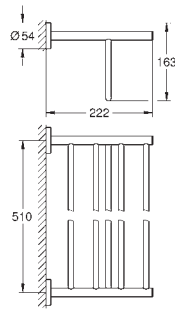

GROHE BAUCOSMOPOLITAN

Ref. no.

Colour

40 462 001

chrome

**BauCosmopolitan
Multi-towel rack**
material: metal
564 mm (functional length 510 mm)
concealed fastening
GROHE StarLight chrome finish

40 461 001

chrome

**BauCosmopolitan
Bathrobe hook**
material: metal
concealed fastening
GROHE StarLight chrome finish