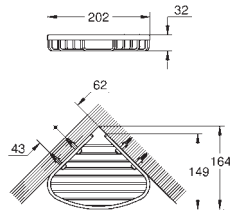

GROHE BAUCOSMOPOLITAN

Ref. no.

Colour

40 664 001

BauCosmopolitan
Soap wire basket
material: metal
for corner installation

chrome