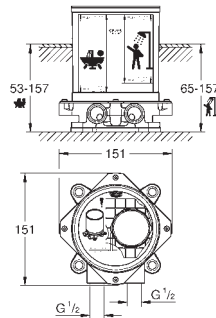

spout with mousseur

hand shower Euphoria Cube+ 6.6 l/min

Silverflex shower hose 1.250 mm (28 362)

projection 298 mm

integrated non-return valve in shower outlet

with shower holder

protected against backflow