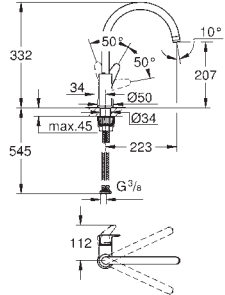

31 367 001

chrome

BauEdge

Single-lever sink mixer 1/2"

high spout

GROHE StarLight finish

GROHE Longlife 28 mm ceramic cartridge

GROHE Zero isolated inner water ways - lead and nickel free

swivel tubular spout

swivel area 360°, flexible connection hoses

GROHE FastFixation Plus ultra fast and simple installation - no tools needed for installation on a 60 mm worktop fixation set 48 384 000 is needed

new