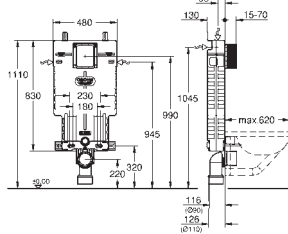

38 643 001

Uniset

Element for WC with EPS housing

sound-insulating EPS module for masonry-in

830 x 470 x 130 mm

rail adaptors for modular fixing

wall rail with fixing accessories for single installation

2 WC fixing bolts, distance of fixing bolts 180/230 mm

outlet bend Ø 90 mm, depth adjustable

reducer Ø 90/110 mm

inlet and outlet connecting set

flushing cistern GD 2, 6 - 9 I, containing following features:

adjustment ex factory 6 l and 3 l

pneumatic discharge valve offering 3 modes of operation: dual flush or start/stop

or single flush

water supply from left/right/back or top

low noise (group I acc. to German Noise Specification)

insulated against condensation

1/2" water supply connection including integrated angle valve and push fit

flexible hose union

for vertical or horizontal use

no tools required for installation of inspection shaft

preparation for shower toilets with additional accessory 40 899 000

for mounting of small flush plates revision shaft 40 911 000 needs to be ordered separately