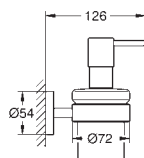

- 40 448 001
- 40 448 DC1

chrome
supersteel

Essentials

Soap dispenser with holder

material: glass / metal
filling quantity 160 ml
holder (40 369 001)
soap dispenser (40 394 001)
concealed fastening
GROHE StarLight chrome finish