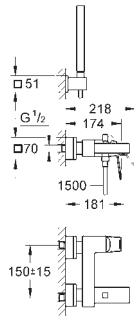

GROHE EUROCUBE

Ref. no.

Colour

23 141 000

chrome

Eurocube
Single-lever bath mixer 1/2"
wall mounted
GROHE SilkMove 46 mm ceramic cartridge
GROHE StarLight chrome finish
adjustable flow rate limiter
automatic diverter: bath/shower
mousseur
integrated non-return valve in shower outlet
covered S-unions
protected against backflow
hand shower (27 698)
wall shower holder (27 693)
shower hose 1500 mm (28 151)