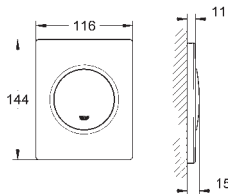

38 804 000
38 804 SH0
38 804 P00

chrome
alpine white
matt chrome

Nova Cosmopolitan Actuation plate
manual activation for urinal
set for final installation
for Rapido U or Rapido UMB
116 x 144 mm
mechanical functional cartridge
flow pressure min 0.5 bar
operating pressure max 6 bar
1.0 - 6.0 adjustable
GROHE StarLight chrome finish