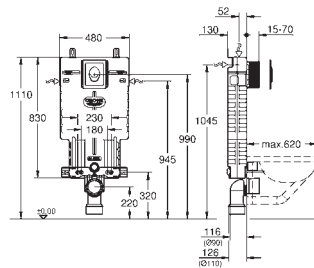

GROHE UNISSET FRAMES AND ACCESSORIES

Ref. no.

Colour

38 723 001

Uniset

2-in-1 set for WC

with flushing cistern GD 2, 6 - 9 I

Uniset element for WC (38 643 001)

Skate Air flush plate, chrome, vertical installation (38 505 000)