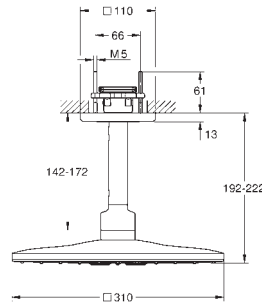

1. 26 481 LS0 **moon white**
2. **Rainshower SmartActive 310 Cube**
   Head shower set ceiling 142 mm, 2 sprays
   head shower Rainshower SmartActive 310 Cube, spray plate moon white
   2 spray patterns: GROHE PureRain, ActiveRain
   142 mm ceiling shower arm
   GROHE DreamSpray perfect spray pattern
   GROHE StarLight finish
   SpeedClean anti-lime system
   Inner WaterGuide for a longer life
   requires rough-in set 26 483 000 or 26 484 000 - to be ordered separately