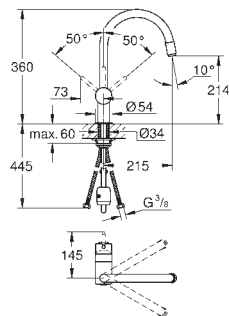

32 918 000
32 918 DC0

chrome
supersteel

Minta
Single-lever sink mixer 1/2"

C-spout
GROHE StarLight finish
GROHE SilkMove 46 mm ceramic cartridge
pull out mousseur spout
adjustable flow rate limiter
swivel tubular spout, swivel area 360°
protected against backflow
flexible connection hoses
rapid installation system

32 918 00E
with GROHE EcoJoy 5.7 l/min. flow limiter

chrome