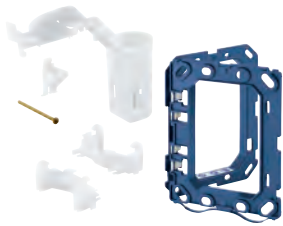

38 796 000

**GROHE Fresh
Adaptor**

for GROHE flushing cistern GD 2 with pneumatic
discharge valve and regular inspection shaft
not suitable for Skate Cosmopolitan with
wood or glass surface
fixing frame with opening function
with box for support of aromatic tabs
for chlorine-free tabs only
for all GROHE wall plates
156 x 197 mm