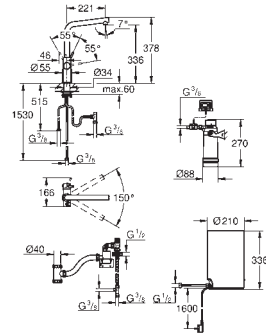

30 327 001
30 327 DC1

chrome
supersteel

GROHE Red Duo

Faucet and M size boiler

GROHE Red Duo single-lever sink mixer
L-spout

GROHE ChildLock push buttons for boiling water

TÜV certified triple electronic safeguards against accidental activation of boiling water

GROHE StarLight chrome finish

GROHE SilkMove 28 mm ceramic cartridge

insulated tubular spout, swivel area 150°

separate water ways

flexible connection hoses

GROHE Red boiler M size

3 liter 100° C boiling water, 4 liter total capacity

required inlet pressure: 1-7 bar

with flexible connection hose and outlet for boiling water

CE approved

power supply 230 V 50 Hz

energy efficiency class A

GROHE Red filter set for protection of the boiler from limescale

capacity 600 l at 20° dKH, 5 phase filter

flow rate measuring unit