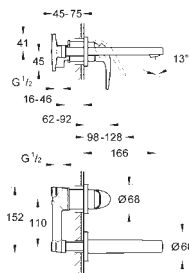

20 288 000

chrome

BauCurve
2-hole basin mixer
wall mounted
set for final installation and concealed body
GROHE LongLife 35 mm ceramic cartridge
GROHE StarLight chrome finish
mousseur
centre distance 110 mm
projection 166 mm