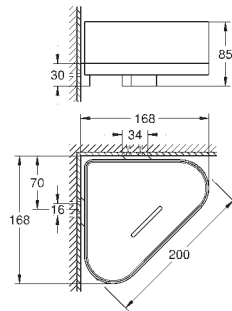

41 038 000
41 038 DC0
41 038 BE0
41 038 EN0
41 038 GL0
41 038 GN0
41 038 DA0
41 038 DL0
41 038 A00
41 038 AL0

Selection
Corner shower tray with holder
material: metal/plastic
concealed fastening
GROHE StarLight chrome finish

chrome
supersteel
polished nickel
brushed nickel
cool sunrise
brushed cool sunrise
warm sunset
brushed warm sunset
hard graphite
brushed hard graphite

new