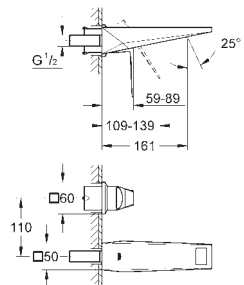

- 19 781 000
- 19 781 DC0
- 19 781 AL0

- chrome
- supersteel
- brushed hard graphite

Allure Brilliant
2-hole basin mixer
S-Size

wall mounted
without concealed body
final installation for 23 200
GROHE StarLight chrome finish
GROHE EcoJoy 5.0 l/min. flow limiter
spout with integrated mousseur
centre distance 110 mm
projection 161 mm

- 19 783 000
- 19 783 DC0
- 19 783 AL0

- chrome
- supersteel
- brushed hard graphite

ditto, projection 210 mm