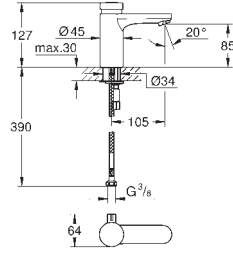

GROHE EUROSMART COSMOPOLITAN T

Ref. no.

Colour

36 317 000

chrome

Eurosmart Cosmopolitan T
Self-closing basin mixer with mixing device
and adjustable temperature limiter
GROHE StarLight chrome finish
GROHE EcoJoy 5.7 l/min. flow limiter
3 adjustable flow times: short - medium - long
(factory setting: short), approx. 7, 15, 30 sec
(pressure dependent)
pressure range 0.5 to 6 bar
flexible connection hoses
non-return valve
dirt strainers

36 318 000

chrome

ditto, with pop-up waste set 1 1/4"