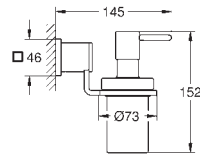

GROHE ALLURE

Ref. no.

Colour

40 363 000

chrome

Allure
Soap dispenser
material: glass / metal
wall mounted
filling quantity 160 ml
consisting of holder and tank
concealed fastening
GROHE StarLight chrome finish