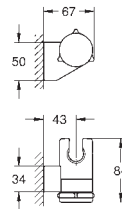

27 595 000

chrome

Tempesta
Wall hand shower holder
adjustable
GROHE StarLight chrome finish