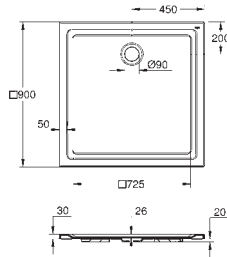

39 301 000

alpine white

Acrylic shower tray 900 x 900

dimensions: 900 x 900 mm

depth: 30 mm

material: acrylic

diameter of waste outlet: 90 mm

recommended GROHE waste sets: 49 533 000 (vertical) and 49 534 000 (horizontal), sold separately