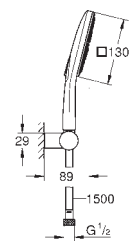

Rainshower SmartActive 130 Cube
Wall holder set 3 sprays

hand shower Rainshower SmartActive 130 Cube (26 582)
hand shower wall holder (27 055)

Silverflex shower hose 1500 mm 1/2" x 1/2" (28 364)

GROHE EcoJoy 9,5 l/min flow limiter

GROHE DreamSpray perfect spray pattern

GROHE StarLight finish

SpeedClean anti-lime system

Inner WaterGuide for a longer life

Twistfree to prevent hose from twisting

new