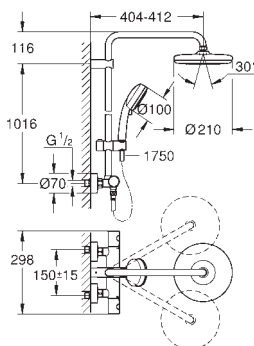

GROHE TEMPESTA SYSTEM

Ref. no.

Colour

new

26 670 000

chrome

Tempesta Cosmopolitan System 250 Shower system with Safety Mixer for wall mounting

horizontal swivable 390 mm shower arm
exposed Safety Mixer with Aquadimmer function
head shower Tempesta 250 (26 666)
spray pattern: Rain
head shower with white rear cover
with ball joint

GROHE EcoJoy 9,5 l/min flow limiter
hand shower Tempesta Cosmopolitan 100 (27 571)

GROHE EcoJoy 5.7 l/min. flow limiter
adjustable in height with gliding element
Rotaflex shower hose 1750 mm 1/2" x 1/2" (28 410)

GROHE TurboStat compact cartridge
GROHE SafeStop safety button at 38C

GROHE SafeStop Plus optional temperature limiter at 43°C included

GROHE DreamSpray perfect spray pattern

GROHE StarLight chrome finish

SpeedClean anti-lime system

Inner WaterGuide for a longer life

Twistfree to prevent hose from twisting

suitable for instantaneous heaters from 18 kW/h

minimum flow rate 7 l/min.

optional upgrade: **GROHE EasyReach** tray (26 362)

new

26 689 000

chrome

Tempesta Cosmopolitan System 250 Cube Shower system with Safety Mixer for wall mounting

horizontal swivable 390 mm shower arm
exposed Safety Mixer with Aquadimmer function
head shower Tempesta 250 Cube (26 685)
spray pattern: Rain
head shower with white rear cover
with ball joint

GROHE EcoJoy 9,5 l/min flow limiter
hand shower Tempesta Cosmopolitan 100 (27 571)

GROHE EcoJoy 5.7 l/min. flow limiter
adjustable in height with gliding element
Rotaflex shower hose 1750 mm 1/2" x 1/2" (28 410)

GROHE TurboStat compact cartridge

GROHE SafeStop safety button at 38C

GROHE SafeStop Plus optional temperature limiter at 43°C included

GROHE DreamSpray perfect spray pattern

GROHE StarLight chrome finish

SpeedClean anti-lime system

Inner WaterGuide for a longer life