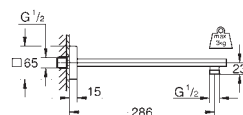

27 709 000

chrome

Rainshower

Shower arm 286 mm

material: metal

connection thread 1/2"

with square escutcheon and rectangular arm

suitable for square Rainshower Allure

and Euphoria Cube head shower

GROHE StarLight chrome finish