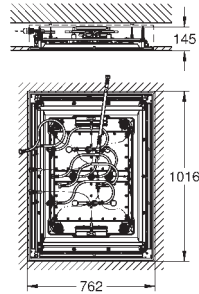

GROHE HEAD SHOWERS

Ref. no.

Colour

26 373 001

chrome

**Rainshower F-Series 40" AquaSymphony
Ceiling shower 6+ sprays with light**

1016 mm x 762 mm x 145 mm
material: metal
min. flow rate 25 l/min, min. recommended pressure 3.0 bar
1 x AquaCurtain
1 x Pure XL spray
1 x 2 mist spray
2 x GROHE PureRain spray 400 x 190 mm
2 x XL Waterfall (separately controlled)
1 x 4 Bokoma Spray with adjustment angle 20
full spectrum LED: soft light with changing rainbow colours
individually adjustable: permanent lighting with colour selection
power supply for light 12 V DC
SpeedClean anti-lime system
GROHE DreamSpray perfect spray pattern
GROHE StarLight finish

requires rough-in set (26 376), F-digital Deluxe base unit box (26 374), Bluetooth unit (36 371) and various cable connections – all to be ordered separately due to individualised installation

The ceiling construction must be appropriate for the static requirement of the product (total product weight > 70 kg). Performance of the drainage must be of sufficient size (> 100 l/min).

Product contains built-in LED lamps, which cannot be changed: energy efficiency class: A++