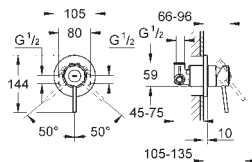

29 048 000

chrome

BauClassic
Single-lever shower mixer
concealed installation
set for final installation
concealed body (32 962 001)
GROHE LongLife 46 mm ceramic cartridge
GROHE StarLight chrome finish
adjustable flow rate limiter
escutcheon- and shaft-sealing