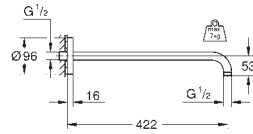

# GROHE HEAD SHOWERS

Ref. no.

Colour

26 146 000

chrome

**Rainshower**

**Shower arm 422 mm**

material: metal