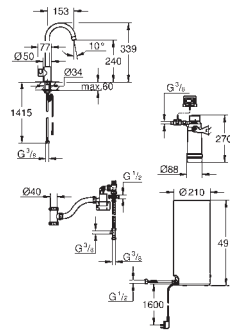

30 080 001

chrome

GROHE Red Mono

Pillar tap and L size boiler

GROHE Red Mono pillar tap

C-spout

GROHE ChildLock push buttons for boiling water

TÜV certified triple electronic safeguards against accidental activation of boiling water

GROHE StarLight chrome finish

insulated tubular spout, swivel area 150°

GROHE Red boiler L size

5.5 liter 100° C boiling water, 7 liter total capacity

required inlet pressure: 1-7 bar

with flexible connection hose and outlet for boiling water

CE approved

power supply 230 V 50 Hz

energy efficiency class A

GROHE Red filter set for protection of the boiler from limescale

capacity 600 l at 20° dKH, 5 phase filter

flow rate measuring unit