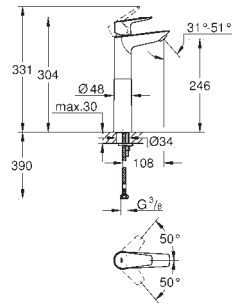

new

23 761 001

chrome

BauEdge
Single-lever basin mixer 1/2"
XL-Size
for free-standing basins
GROHE Longlife 28 mm ceramic cartridge
with temperature limiter
GROHE StarLight chrome finish
GROHE Zero isolated inner water ways - lead and nickel free
GROHE EcoJoy mousseur 5.7 l/min
rapid installation system
smooth body
flexible connection hoses

new