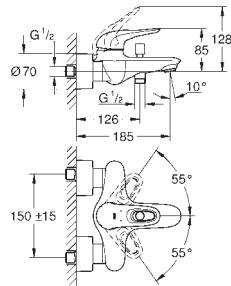

33 591 003
33 591 LS3

chrome
moon white/chrome

Eurostyle
Single-lever bath mixer 1/2"
wall mounted
loop metal lever
GROHE SilkMove 35 mm ceramic cartridge
with temperature limiter
GROHE StarLight chrome finish
adjustable flow rate limiter
automatic diverter: bath/shower
mousseur
shower outlet 1/2" with integrated non-return valve
covered S-unions
protected against backflow