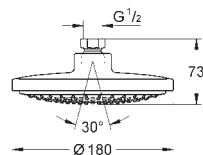

27 492 000

chrome

Euphoria Cosmopolitan 180

Head shower 1 spray

Rain

Ø 180 mm

ball joint ± 15° rotatable

connection thread 1/2"

GROHE EcoJoy 9,5 l/min flow limiter

GROHE DreamSpray perfect spray pattern

GROHE StarLight chrome finish

SpeedClean anti-lime system