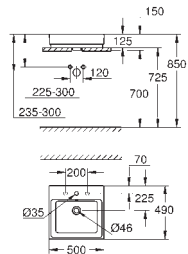

39 478 00H

alpine white

Cube Ceramic Counter top basin 50
flat back side glazed
1 hole punched, 2 holes pre-punched
with overflow
500 x 490 mm
including fixation set
sanitary ware
PureGuard anti scale coating and anti bacterial glazing