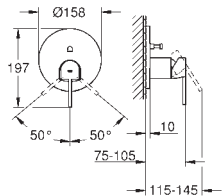

GROHE Plus
Single-lever mixer with 2-way diverter
final installation for
Rapido SmartBox (35 600)
GROHE SilkMove 46 mm ceramic cartridge
GROHE StarLight chrome finish
GROHE FastFixation escutcheon with covered shaft sealing and covered fixing
metal escutcheon, retroactively 6° adjustable
automatic 2-way diverter
outlet B = 27 l/min, outlet C = 27 l/min

35 600 000

GROHE Rapido SmartBox universal rough-in box