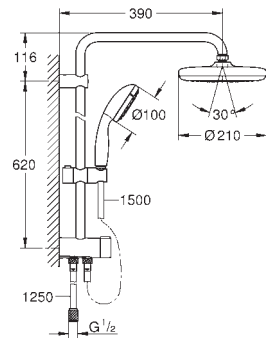

26 381 001

chrome

Tempesta System 210

Shower system with diverter for wall mounting

horizontal 390 mm shower arm, adjustable before installation
change by diverter between hand shower,
head shower or head shower Eco setting
head shower Tempesta 210 (26 408)

2 spray patterns (via diverter): Rain, SmartRain

with ball joint, hand shower Tempesta 100 (27 852)

adjustable in height with gliding element

distance between diverter and upper bracket: 620 mm

shower hose Relexaflex 1500 mm (28 151)

shower hose Relexaflex 1250 mm (28 150)

flexible installation: connection to faucet / wall union for water

supply with 1/2" thread of the 1250 mm shower hose

GROHE DreamSpray perfect spray pattern

GROHE StarLight chrome finish

SpeedClean anti-lime system

Inner WaterGuide for a longer life

minimum flow rate 7 l/min.