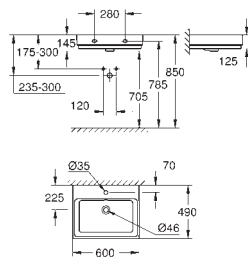

39 473 00H

alpine white

Cube Ceramic Wash basin 60

wall hung
1 hole punched, 2 holes pre-punched
with overflow
600 x 490 mm
sanitary ware
PureGuard anti scale coating and anti bacterial glazing