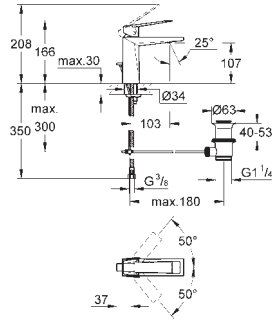

GROHE ALLURE BRILLIANT

Ref. no.

Colour

23 029 000
23 029 DC0
23 029 AL0

chrome
supersteel
brushed hard graphite

Allure Brilliant
Single-lever basin mixer 1/2"
M-Size
GROHE SilkMove 28 mm ceramic cartridge
temperature limiter
GROHE StarLight chrome finish
GROHE EcoJoy 5.0 l/min. flow limiter
GROHE FastFixation installation system
spout with integrated mousseur
pop-up waste set 1 1/4"
flexible connection hoses

23 033 000
23 033 DC0
23 033 AL0

chrome
supersteel
brushed hard graphite

ditto, smooth body