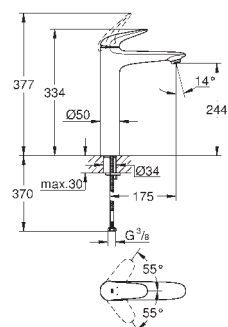

23 719 003

chrome

Eurostyle
Single-lever basin mixer 1/2"
XL-Size

solid metal lever
for free-standing basins
GROHE SilkMove 35 mm ceramic cartridge
with temperature limiter
GROHE StarLight chrome finish
GROHE EcoJoy mousseur 5.7 l/min
GROHE FastFixation rapid installation system
smooth body
flexible connection hoses