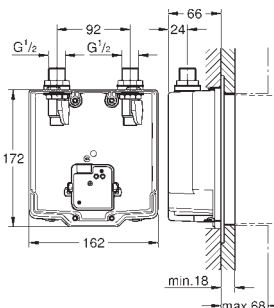

36 339 001

**Eurosmart Cosmopolitan E
Concealed mounting box**

with mixture
wall installation
suitable for IR-sets for final installation
2 stop valves
housing with mixing device
non-return valve
connection housing for power supply
allows for waterproofing of wall construction surrounding the concealed body
with sealing sleeve