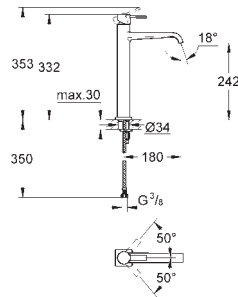

23 403 000

chrome

Allure
Single-lever basin mixer 1/2"
XL-Size
for free-standing basins
GROHE SilkMove 28 mm ceramic cartridge
GROHE StarLight chrome finish
GROHE EcoJoy 6.0 l/min. flow limiter
GROHE FastFixation Plus installation system
smooth body
flexible connection hoses
temperature limiter