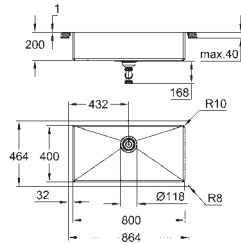

GROHE STAINLESS STEEL SINKS

Ref. no.

Colour

new

31 580 SD1

stainless steel

K700

Stainless steel sink

model: K700 90-S 86.4/46.4 1.0

mounting type: undermount, top mount or flush mount

material: stainless steel AISI 304 (V2A)

material thickness: 1 mm

GROHE StarLight finish

finish: satin finish

GROHE Whisper

min. cabinet size: 900 mm

dimensions: 864 x 464 mm

1 bowl: 800 x 400 x 200 mm

outer radius: R11 (undermount)/R3 (topmount), inner bowl radius: R10

GROHE FastFixation installation system

cut-out (undermount): 802 x 402 mm (R11)

cut-out (top mount): 849 x 449 mm

drainer: Ø 3.5"/90 mm basket strainer waste

accessories included: waste kit, basket

strainer waste, mounting set

optional: push to open excenter (40 986 SD0)

amount of fasteners included (top mount): 8

amount of fasteners included (undermount): 8

new