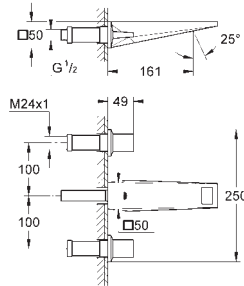

- 20 346 000
- 20 346 DC0
- 20 346 AL0

- chrome
- supersteel
- brushed hard graphite

Allure Brilliant
3-hole basin mixer 1/2"
S-Size

wall mounted
without concealed body
final installation for 29 025
headparts 1/2" - 90°
GROHE StarLight chrome finish
GROHE EcoJoy 5.0 l/min. flow limiter
spout with integrated mousseur
centre distance 200 mm
projection 161 mm

- 20 348 000
- 20 348 DC0
- 20 348 AL0

- chrome
- supersteel
- brushed hard graphite

ditto, projection 210 mm