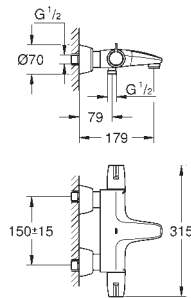

34 665 000

chrome

Grotherm Special Bath Safety Mixer

wall mounted
ergonomic handles
Aquadimmer handle with multiple function
flow control, integrated stop valve, diverter bath/shower
GROHE TurboStat compact cartridge
temperature scale handle with internal safety stop between 35C and 43C
easy thermal disinfection via optional key 47 994 000
shower bottom outlet with integrated non return-valve
laminar mousseur
dirt strainers, with S-unions and with covers
GROHE Quickfix for fast exchange of non return valves
100% GROHE CoolTouch safety housing with CoolTouch escutcheons
GROHE StarLight chrome finish
GROHE SafetyPlus fixed temperature stop