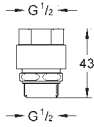

GROHE SAFETY SYSTEMS

Ref. no.

Colour

41 238 000

chrome

Vacuum breaker 1/2"

type HB

vertical installation

for intrinsic safety against backflow according to DIN 1988.100 and DIN EN 1717

GROHE StarLight chrome finish