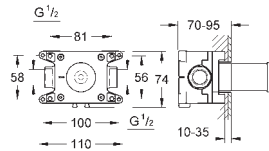

35 034 000

Grotherm F

Rough-in for wall shower union 27 621

built-in box with removable protection cover

waterproof membrane base for wall sealing

flushing plug

for masonry and drywall installation

fixing points for front and back wall

body of DR brass

1/2" connections

installation depth 70 - 95 mm