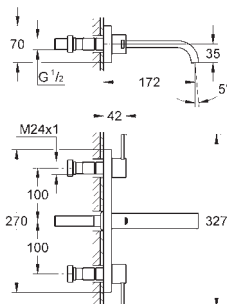

20 189 000

chrome

Allure
3-hole basin mixer 1/2"
S-Size
wall mounted
without concealed body
final installation for 29 025
with lever handles
headparts 1/2" - 90°
GROHE StarLight chrome finish
flow limiter 8 l/min.
spout with mousseur
centre distance 200 mm
projection 172 mm

20 193 000

chrome

ditto, projection 220 mm