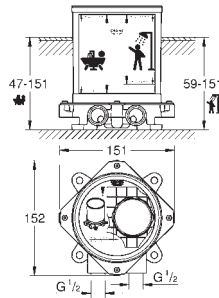

29 086 000

Rough-in set 1/2"

for floor-mounted bath spouts and mixers
installation plate with 360° horizontal and 3° vertical adjustment
installation depth 47-151 mm
depth compensation 104 mm
two 1/2" female connections (hot/cold supplies)
flushing plug