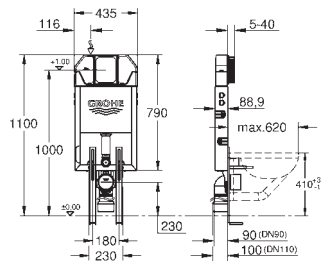

39 683 000

Uniset Slim

Element for WC with flushing cistern 88.9 mm

module for masonry-in

793 x 426 x 130 mm

2 WC fixing bolts, distance of fixing bolts 180/230 mm

outlet bend Ø 90 mm, depth adjustable

reducer Ø 90/110 mm

inlet and outlet connecting set

flushing cistern SLIM, 3 - 6 l, containing following features:

adjustment ex factory 6 l and 3 l

pneumatic discharge valve offering 3 modes of operation: dual flush or start/stop or single flush

water supply from top

1/2" water supply connection including integrated angle valve and push fit

flexible hose union

low noise (group I acc. to German Noise Specification)

insulated against condensation

Shortable inspection shaft incl. protection during construction phase, for vertical use

for mounting of small flush plates revision shaft 40 949 000 to be ordered separately

new

39 840 000

Uniset Slim

2-in-1 set for WC

with flushing cistern SLIM, 3 - 6 l

Uniset SLIM element for WC (39 683 000)

support feet (37 304 000)

39 452 000

chrome

Uniset

3-in-1 set for WC

with flushing cistern GD 2, 6 - 9 l

Uniset element for WC (38 643 001)

Skate Air flush plate, chrome, vertical installation (38 505 000)

support feet (37 304 000)