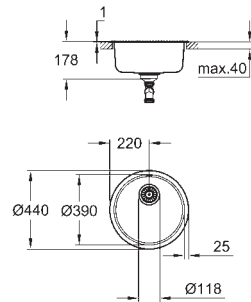

GROHE STAINLESS STEEL SINKS

Ref. no.

Colour

31 720 SD0

stainless steel

K200

Stainless steel sink

model: K200 50-S Ø 44 1.0

mounting type: standard built-in

material: stainless steel AISI 304 (V2A)

GROHE Whisper

min. cabinet size: 500 mm

dimensions: Ø 440 mm

1 bowl: Ø 390 mm

GROHE FastFixation installation system

cut-out: Ø 422 mm

drainer: Ø 3.5"/90 mm basket strainer waste

accessories included: waste kit, basket

strainer waste, mounting set

amount of fasteners included (top mount): 5