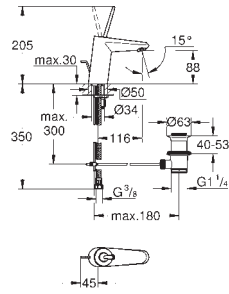

GROHE EURODISC JOY

Ref. no.

Colour

23 425 000

chrome

Eurodisc Joy
Single-lever basin mixer 1/2"
S-Size
GROHE FeatherControl Joystick cartridge
GROHE StarLight chrome finish
GROHE EcoJoy SpeedClean mousseur 5.7 l/min
GROHE FastFixation Plus installation system
pop-up waste set 1 1/4"
flexible connection hoses