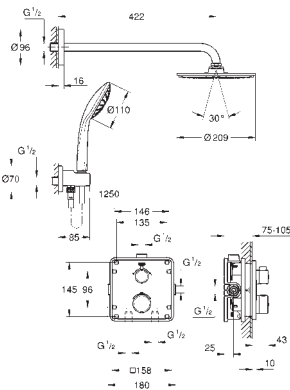

34 734 000

chrome

Grotherm

Perfect shower set with Rainshower Cosmopolitan 210

Grotherm set for final installation with Aquadimmer (24 079)
GROHE Rapido SmartBox universal rough-in box, 1/2" (35 600)
Rainshower Cosmopolitan 210 metal head shower (28 368)
shower arm Rainshower 422 mm (26 146)
Euphoria hand shower (27 265)
shower outlet elbow (28 628)
Silverflex shower hose 1.250 mm (28 362)