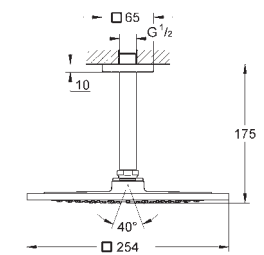

26 071 000 chrome
Rainshower F-Series 10"
Head shower set ceiling 142 mm, 1 spray
head shower Rainshower F-Series 254 (27 285)
material: metal
Rain
Rainshower shower arm ceiling 142 mm (27 485)
GROHE EcoJoy 9,5 l/min flow limiter
GROHE DreamSpray perfect spray pattern
GROHE StarLight chrome finish
SpeedClean anti-lime system