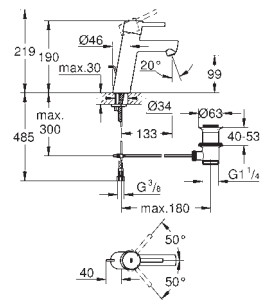

23 450 001

chrome

Concetto
Single-lever basin mixer 1/2"
M-Size
GROHE SilkMove 28 mm ceramic cartridge
with temperature limiter
GROHE StarLight chrome finish
GROHE EcoJoy SpeedClean mousseur 5.7 l/min
GROHE FastFixation rapid installation system
pop-up waste set 1 1/4"
flexible connection hoses