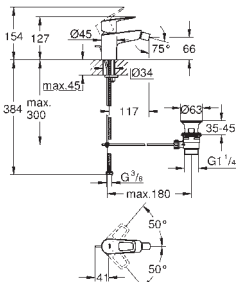

23 338 001

chrome

BauLoop
Single-lever bidet mixer 1/2"
GROHE Longlife 28 mm ceramic cartridge
with temperature limiter
GROHE StarLight chrome finish
GROHE EcoJoy mousseur 5.7 l/min
with ball joint
rapid installation system
plastic pop-up waste set 1 1/4"
flexible connection hoses