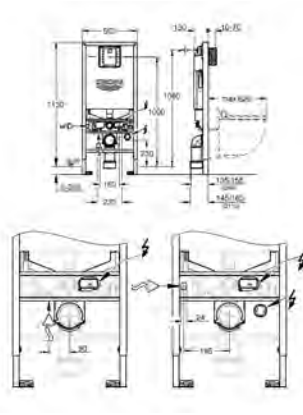

GROHE RAPID SLX

Ref. no.

Colour

new