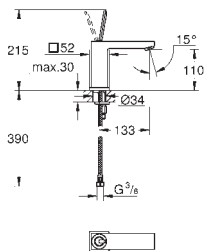

23 658 000

chrome

Eurocube Joy
Single-lever basin mixer 1/2"
M-Size

GROHE FeatherControl Joystick cartridge
GROHE EcoJoy SpeedClean mousseur 5.7 l/min
GROHE FastFixation Plus installation system
smooth body
flexible connection hoses