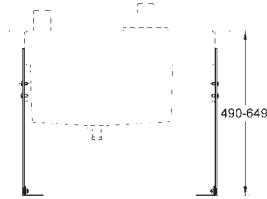

45 388 000

Supporting legs
for baseframe
for direct floor installation
fixing material
in units of 2