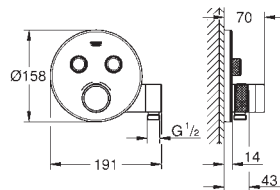

- 29 120 000 chrome

Grotherm SmartControl

Safety mixer for concealed installation with 2 valves

and integrated shower holder

final installation for Rapido SmartBox (35 600)

GROHE FastFixation metal wall escutcheon, retroactively 6° adjustable

GROHE StarLight chrome finish

GROHE SmartControl push for ON-OFF, turn for volume adjustment
exchangeable symbols

GROHE TurboStat compact cartridge

GROHE ProGrip with knurl structure

GROHE SafeStop safety button at 38C

GROHE SafeStop Plus optional temperature limiter at 43°C or 46°C included

built-in non-return valves and dirt strainers

multiple outlets can be run simultaneously

integrated shower union with shower outlet 1/2"

flow performance: outlet B = 24 l/min, hand shower = 12 l/min, outlet B + hand shower = 27 l/min

35 600 000

GROHE Rapido SmartBox universal rough-in box