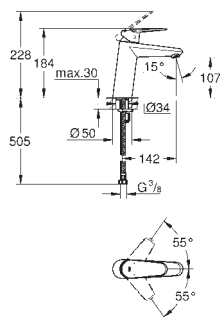

23 448 002

chrome

**Eurodisc Cosmopolitan**  
**Single-lever basin mixer 1/2"**  
**M-Size**

**GROHE SilkMove** 35 mm ceramic cartridge  
adjustable flow rate limiter  
**GROHE StarLight** chrome finish  
**GROHE EcoJoy** mousseur 5.7 l/min  
**GROHE FastFixation Plus** installation system  
pop-up waste set 1 1/4"  
flexible connection hoses