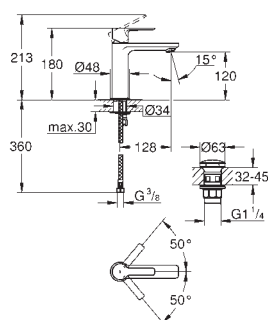

23 106 001
23 106 DC1
23 106 AL1

chrome
supersteel
brushed hard graphite

Lineare
Single-lever basin mixer 1/2"
S-Size
GROHE SilkMove 28 mm ceramic cartridge
with temperature limiter
GROHE StarLight chrome finish
GROHE EcoJoy SpeedClean mousseur 5.7 l/min
GROHE FastFixation Plus installation system
smooth body with push-open pop-up waste set 1 1/4"
flexible connection hoses