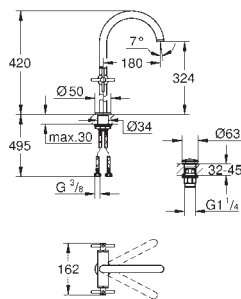

21 044 003
21 044 DC3
21 044 GL3
21 044 DA3
21 044 AL3

chrome
supersteel
cool sunrise
warm sunset
brushed hard graphite

Atrio
Single-hole basin mixer 1/2"
XL-Size
for free-standing basins
ceramic headparts 1/2", 90°
GROHE StarLight chrome finish
GROHE EcoJoy 5.7 l/min laminar mousseur
swivel tubular spout with mousseur and stop limiter
Push-open waste set 1 1/4"
flexible connection hoses
with cross handles
Sets of caps with „H“ and „C“ marking and without marking