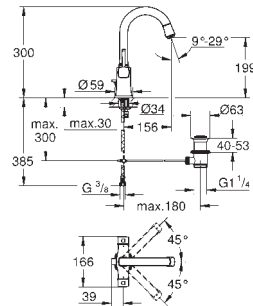

21 107 000
21 107 IGO

chrome
chrome/gold

Grandera
Two-handle basin mixer, 1/2" L-Size
headparts 1/2" - 90°
GROHE StarLight chrome finish
GROHE EcoJoy for less water and perfect flow
GROHE AquaGuide adjustable mousseur 5.7 l/min
swivel spout
pop-up waste set 1 1/4"
flexible connection hoses