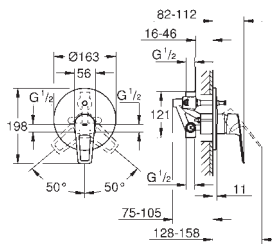

23 603 001

chrome

BauLoop
Single-lever bath mixer 1/2"
wall mounted
GROHE Longlife 35 mm ceramic cartridge
with temperature limiter
GROHE StarLight chrome finish
adjustable flow rate limiter
automatic diverter: bath/shower
spout with mousseur
shower bottom outlet with integrated non return-valve
protected against backflow
S-unions

new

29 081 001

chrome

BauLoop
Single-lever bath mixer 1/2"
concealed installation
set for final installation
concealed body
GROHE Longlife 46 mm ceramic cartridge
GROHE StarLight chrome finish
adjustable flow rate limiter
automatic diverter: bath/shower
escutcheon- and shaft-sealing

new