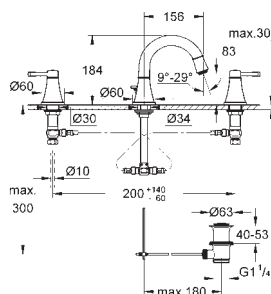

20 417 000
20 417 IGO

chrome
chrome/gold

Grandera
3-hole basin mixer 1/2"
S-Size
headparts 1/2" - 90°
GROHE StarLight chrome finish
GROHE EcoJoy for less water and perfect flow
GROHE AquaGuide adjustable mousseur 5.7 l/min
pop-up waste set 1 1/4"
flexible connection hoses between spout and side valves