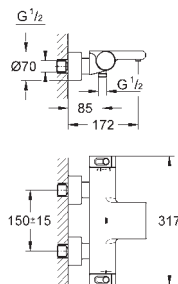

Grohtherm 2000
Bath Safety Mixer
wall mounted
100% GROHE CoolTouch safety housing with CoolTouch escutcheons
GROHE StarLight chrome finish
GROHE Aqua Paddle ergonomically shaped handles
GROHE SafeStop safety button at 38°C
GROHE SafeStop Plus optional temperature limiter at 43°C included
GROHE TurboStat compact cartridge
integrated stop valve
GROHE AquaDimmer Eco with multiple function:
integrated **GROHE EcoButton**, flow control, diverter: bath/shower
shower bottom outlet 1/2"
GROHE XL Waterfall
built-in non-return valves, dirt strainers
covered S-unions, CoolTouch escutcheons with wall sealing
optional upgrade: GROHE EasyReach shower tray (18 608 001)
GROHE EcoJoy for less water and perfect flow