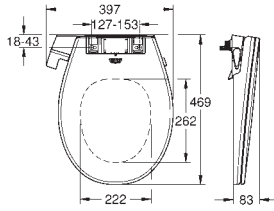

GROHE MANUAL BIDET SEAT

Ref. no.

Colour

39 557 SH0

alpine white

Manual bidet seat

WC seat with lid
2 dedicated spray arms (1 for anal area, 1 for lady spray)
pre- and post-rinsing of spray nozzle with fresh water
manually operated side handle requires no electricity
adjustable spray intensity
Duroplast WC seat and lid with soft close function
mounting plate