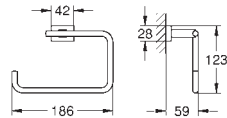

40 510 001
40 510 DC1
40 510 AL1

chrome
supersteel
brushed hard graphite

Essentials Cube
Towel ring
material: metal
concealed fastening
GROHE StarLight chrome finish