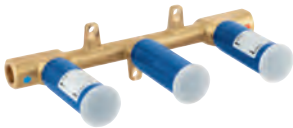

29 025 002

Concealed body
for 3-hole wash-basin mixer
wall installation
Installation depth 43 - 85 mm
DR-brass
installation device
with sealing sleeve