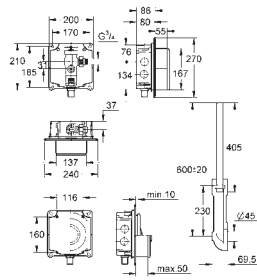

GROHE WC FLUSH VALVES

Ref. no.

Colour

37 153 000

Flush valve for WC
concealed installation
($\frac{3}{4}$ "")

stop valve

6 - 9 l adjustable
flow pressure range from 1.2 - 5.0 bar
with flow rate adjustment
box for concealed installation with
flush elbow
flush pipe adjustable in length
without wall plate/actuation
low noise (group I acc. to German Noise Specification)