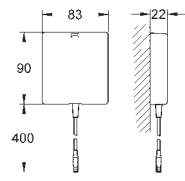

GROHE ESSENCE E

Ref. no.

Colour

36 338 000

Switch-mode power supply

for one eye infra-red wash basin mixer

switch-mode power supply with operating voltage

100-230 V AC, 50 - 60 Hz

for concealed socket with cover and strain relief