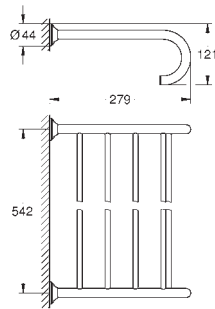

40 660 001

**Essentials Authentic
Multi-towel rack**

material: metal
586 mm (drilling length 542 mm)
concealed fastening
GROHE StarLight chrome finish

chrome

40 656 001

**Essentials Authentic
Bathrobe hook**

material: metal
concealed fastening
GROHE StarLight chrome finish

chrome