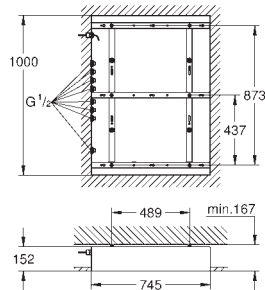

GROHE F-DIGITAL DELUXE

Ref. no.

Colour

26 373 001

chrome

Rainshower F-Series 40" AquaSymphony Ceiling shower 6+ sprays with light

1016 mm x 762 mm x 145 mm

material: metal

min. flow rate 25 l/min, min. recommended pressure 3.0 bar

1 x AquaCurtain

1 x Pure XL spray

1 x 2 mist spray

2 x GROHE PureRain spray 400 x 190 mm

2 x XL Waterfall (separately controlled)

1 x 4 Bokoma Spray with adjustment angle 20°

full spectrum LED: soft light with changing rainbow colours

individually adjustable: permanent lighting with colour selection

power supply for light 12 V DC

SpeedClean anti-lime system

GROHE DreamSpray perfect spray pattern

GROHE StarLight finish

requires rough-in set (26 376), F-digital Deluxe base unit box (26 374), Bluetooth unit (36 371) and various cable connections – all to be ordered separately due to individualised installation

The ceiling construction must be appropriate for the static requirement of the product (total product weight > 70 kg). Performance of the drainage must be of sufficient size (> 100 l/min).

Product contains built-in LED lamps, which cannot be changed: energy efficiency class: A++

26 376 001

chrome

Rainshower F-Series 40"

Roughing-in set

for use with Rainshower F-Series 40" AquaSymphony ceiling shower

1000 mm x 745 mm x 152 mm

min. installation depth: 167 mm

1/2" connections

The ceiling construction must be appropriate for the static requirement of the product (total product weight > 70 kg). Performance of the drainage must be of sufficient size (> 100 l/min).

27 865 000

chrome

Rainshower F-Series 20"

Ceiling shower with light, 1 spray

Rain

508 x 508 x 59 mm

material: metal

full spectrum LED: soft light with changing rainbow colours

individually adjustable: permanent lighting with colour selection

power supply for light 12 V DC

GROHE DreamSpray perfect spray pattern

GROHE StarLight chrome finish

SpeedClean anti-lime system

requires rough-in set (29 069), F-digital Deluxe base unit box (36 397), Bluetooth unit (36 371) and various cable connections – all to be ordered separately due to individualised installation.

Product contains built-in LED lamps, which cannot be changed: energy efficiency class: A+