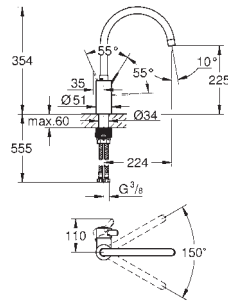

GROHE EUROCOSMO

Ref. no.

Colour

32 843 002
32 843 DC2

chrome
supersteel

Eurocosmo
Single-lever sink mixer 1/2"
high spout
GROHE StarLight chrome finish
GROHE SilkMove 35 mm ceramic cartridge
GROHE Zero isolated inner water ways - lead and nickel free
adjustable flow rate limiter
swivel tubular spout
selectable swivel area: 0° / 150°
flexible connection hoses
GROHE FastFixation rapid installation system