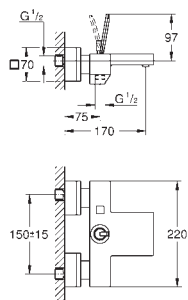

23 666 000

chrome

Eurocube Joy
Single-lever bath mixer 1/2"

wall mounted
GROHE FeatherControl Joystick cartridge
GROHE XL Waterfall
integrated non-return valve in shower outlet
S-unions
protected against backflow