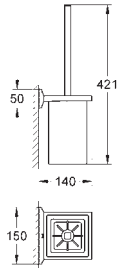

40 500 000

chrome

**Allure Brilliant
Toilet brush set**
material: glass / metal
wall mounted
concealed fastening
GROHE StarLight chrome finish