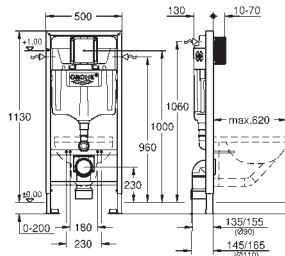

38 528 001

Rapid SL

Element for WC, 1.13 m installation height

for on-the-wall installations or studed walls
powder coated steel frame, self-supporting
for dry-cladding, completely pre-assembled
with fixed connections
TUV approved
2 WC fixing bolts, WC ceramics with small bearing area (< 205 mm) require 38 779 000

distance of fixing bolts 180/230 mm

outlet bend Ø 90 mm

depth adjustable

reducer Ø 90/110 mm

inlet and outlet connecting set

flushing cistern GD 2, 6 - 9 I, containing following features:

adjustment ex factory 6 l and 3 l

pneumatic discharge valve offering 3 modes of operation: dual flush or start/stop or single flush

water supply from left/right or back

low noise (group I acc. to German Noise Specification)

insulated against condensation

1/2" water supply connection including integrated angle valve and push fit

flexible hose union

no tools required for installation of inspection shaft

for vertical or horizontal use

for on-the-wall installation 38 558 00M needs to be ordered separately
for mounting of small flush plates revision shaft 40 911 000 needs to be ordered separately