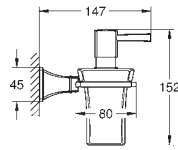

GROHE GRANDERA

Ref. no.

Colour

40 627 000
40 627 IGO

chrome
chrome/gold

Grandera
Holder with ceramic soap dispenser
material: ceramic/metal
filling quantity 110 ml
GROHE StarLight chrome finish