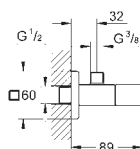

22 012 000

22 012 DC0

22 012 AL0

Eurocube

Angle valve 1/2"

wall connection 1/2"
outlet thread 3/8"
Cartridge headpart
metal handle
marking: neutral
metal push-on escutcheon

chrome

supersteel

brushed hard graphite