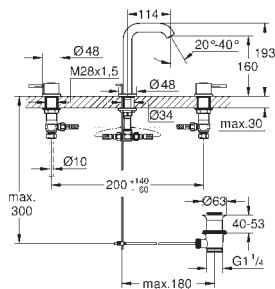

20 296 001

chrome

GROHE Essence
3-hole basin mixer 1/2"
M-Size

ceramic headparts 1/2", 90°

GROHE StarLight chrome finish

GROHE EcoJoy mousseur 5.7 l/min

GROHE AquaGuide adjustable mousseur

spout with mousseur

pop-up waste set 1 1/4"

flexible connection hoses between spout and side valves