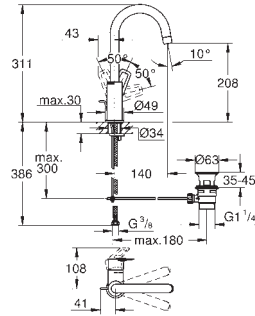

new

23 763 001

chrome

BauLoop
Single-lever basin mixer 1/2"
L-Size
GROHE Longlife 28 mm ceramic cartridge
with temperature limiter
GROHE StarLight chrome finish
GROHE EcoJoy mousseur 5.7 l/min
rapid installation system
swivel tubular spout
plastic pop-up waste set 1 1/4"
flexible connection hoses

new