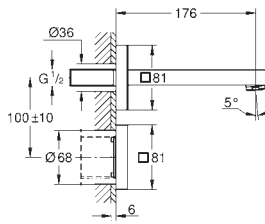

36 442 000

chrome

Eurocube E

Infra-red electronic wall basin tap without mixing device

for cold or premixed water

with transformer 100-230 V AC, 50-60 Hz, 6 V DC

laminar spray regulator 5.7 l/min

7 pre-set programs:

auto flush, thermal disinfection, cleaning mode

additional functions and precise settings by remote control 36 407

for use with Rapid SL 38 748 002 or roughing-in set 36 264 001

CE approved