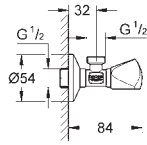

GROHE ANGLE VALVES

Ref. no.

Colour

22 940 000

chrome

Angle valve 1/2"
without connector set 1/2"
for copper pipe Ø 10 mm
TDL handles
marking: neutral
escutcheon
GROHE StarLight finish