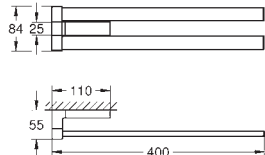

40 766 000

chrome

**Selection Cube  
Towel ring**

material: metal  
concealed fastening  
**GROHE StarLight** finish

40 768 000

chrome

**Selection Cube  
Double towel bar**

material: metal  
2 arms, pivotable  
400 mm  
concealed fastening  
**GROHE StarLight** finish