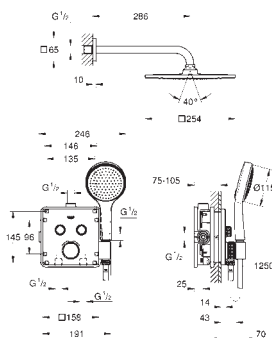

34 742 000

chrome

Grotherm SmartControl

Perfect shower set

concealed thermostat with 2 valves and integrated hand shower holder

Grotherm SmartControl set for final installation (29 125)

Rapido SmartBox (35 600)

Rainshower F-Series 10" head shower set (26 070)

hand shower Power&Soul Cosmopolitan 115 (27 661)

Silverflex shower hose 1.250 mm (28 362)