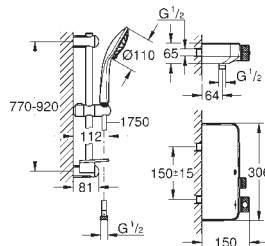

34 721 000

chrome

**Grotherm SmartControl
Safety shower mixer 1/2" with shower set**

Grotherm SmartControl thermostatic shower mixer (34 719)

Euphoria 110 Massage shower set, 900 mm (27 226)