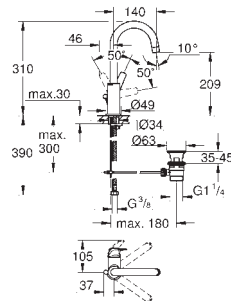

23 753 000

chrome

BauFlow
Single-lever basin mixer 1/2"
L-Size
GROHE Longlife 28 mm ceramic cartridge
GROHE StarLight chrome finish
GROHE EcoJoy mousseur 5.7 l/min
rapid installation system
swivel tubular spout
plastic pop-up waste set 1 1/4"
flexible connection hoses