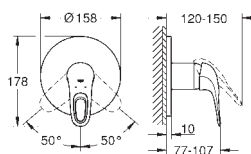

24 048 003
24 048 LS3

chrome
moon white

Eurostyle
Single-lever shower mixer
final installation for
Rapido SmartBox (35 600)
GROHE SilkMove 46 mm ceramic cartridge
GROHE StarLight chrome finish
GROHE FastFixation escutcheon with covered shaft sealing and covered fixing
metal escutcheon, retroactively 6° adjustable
flow performance: outlet B or C = 30 l/min

35 600 000
GROHE Rapido SmartBox universal rough-in box