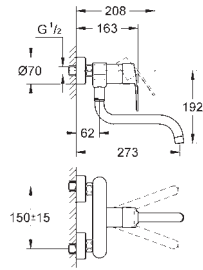

GROHE EUROSTYLE COSMOPOLITAN

Ref. no.

Colour

33 982 002

chrome

Eurostyle Cosmopolitan
Single-lever sink mixer 1/2"
wall mounted

GROHE StarLight finish

GROHE SilkMove 46 mm ceramic cartridge

adjustable flow rate limiter

swivel tubular spout, selectable swivel area: 0° / 150°

projection 273 mm

S-unions