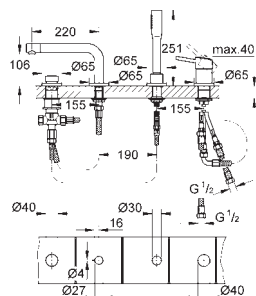

19 576 002

chrome

Concetto

4-hole bath combination

GROHE SilkMove 46 mm ceramic cartridge

GROHE StarLight chrome finish

pre-assembled spout fixing

single lever mixer operating element

swivel bath inlet with mousseur

diverter bath/shower

Euphoria Cosmopolitan hand shower 6.6 l/min

metal shower hose 2000 mm

flexible connection hoses

connection for shower hose

protected against backflow

can be used with 29 037