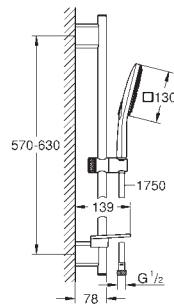

GROHE RAINSHOWER SMARTACTIVE

Ref. no.

Colour

SHOWERS

new