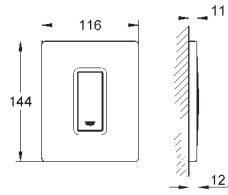

GROHE WALL PLATES FOR URINAL

Ref. no.

Colour

38 784 000
38 784 SH0
38 784 P00

chrome
alpine white
matt chrome

Skate Cosmopolitan Actuation plate
manual activation for urinal
set for final installation
for Rapido U or Rapido UMB
116 x 144 mm
mechanical functional cartridge
flow pressure min 0.5 bar
operating pressure max 6 bar
1.0 - 6.0 adjustable
GROHE StarLight chrome finish