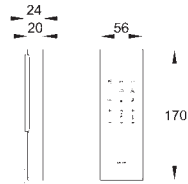

GROHE Sensia Arena

Installation kit for automatic flush and pre-flush
for Rapid SL and Rapid SLX with flushing cistern GD2

servo motor for GD 2
actuation rod for flushing valve
cable and blind cap
flexible hose
WC actuation plate not included
CE approved

new