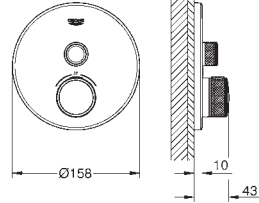

GROHE GROHTHERM SMARTCONTROL

Ref. no.

Colour

- 29 118 000 chrome
- 29 118 DC0 supersteel
- 29 118 BE0 polished nickel
- 29 118 EN0 brushed nickel
- 29 118 GL0 cool sunrise
- 29 118 GN0 brushed cool sunrise
- 29 118 DA0 warm sunset
- 29 118 DL0 brushed warm sunset
- 29 118 A00 hard graphite
- 29 118 AL0 brushed hard graphite

Grotherm SmartControl

Safety mixer for concealed installation with one valve

final installation for Rapido SmartBox (35 600)

GROHE FastFixation metal wall escutcheon, retroactively 6° adjustable

GROHE StarLight chrome finish

GROHE SmartControl push for ON-OFF, turn for volume adjustment
exchangeable symbols

GROHE TurboStat compact cartridge

GROHE ProGrip with knurl structure

GROHE SafeStop safety button at 38C

GROHE SafeStop Plus optional temperature limiter at 43°C or 46°C included

built-in non-return valves and dirt strainers

flow performance: outlet A (to external shut-off) = 34 l/min, outlet B/C = 29 l/min

35 600 000

GROHE Rapido SmartBox universal rough-in box