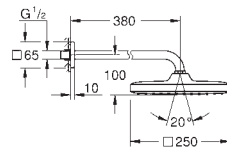

GROHE HEAD SHOWERS

Ref. no.

Colour

26 459 000

chrome

Euphoria 260

Head shower set 380 mm, 3 sprays

head shower Euphoria 260 (26 457)

3 spray patterns: Rain, SmartRain, Jet

Shower arm Rainshower 380 mm (28 361)

GROHE EcoJoy 9,5 l/min flow limiter

GROHE DreamSpray perfect spray pattern

GROHE StarLight chrome finish

SpeedClean anti-lime system

Inner WaterGuide for a longer life

26 461 000

chrome

Euphoria 260

Head shower set ceiling 142 mm, 3 sprays

head shower Euphoria 260 (26 457)

3 spray patterns: Rain, SmartRain, Jet

Rainshower shower arm ceiling 142 mm (28 724)

GROHE EcoJoy 9,5 l/min flow limiter

GROHE DreamSpray perfect spray pattern

GROHE StarLight chrome finish

SpeedClean anti-lime system

Inner WaterGuide for a longer life

new

26 687 000

chrome

Tempesta 250 Cube

Head shower set 380 mm, 1 spray

head shower Tempesta 250 Cube (26 685)

1 spray pattern: Rain

head shower with white rear cover

shower arm 380 mm

GROHE EcoJoy 9,5 l/min flow limiter

GROHE DreamSpray perfect spray pattern

GROHE StarLight chrome finish

SpeedClean anti-lime system

Inner WaterGuide for a longer life

new

26 688 000

chrome

Tempesta 250 Cube

Head shower set ceiling 142 mm, 1 spray

head shower Tempesta 250 Cube (26 685)

1 spray pattern: Rain

head shower with white rear cover

shower arm ceiling 142 mm (27 485)

GROHE EcoJoy 9,5 l/min flow limiter

GROHE DreamSpray perfect spray pattern

GROHE StarLight chrome finish

SpeedClean anti-lime system

Inner WaterGuide for a longer life

26 412 000

chrome

Tempesta 210

Head shower set 286 mm, 1 spray

head shower Tempesta 210 9.5 l/min (26 410)

1 spray pattern: Rain

Shower arm Rainshower 286 mm (28 576)

GROHE EcoJoy 9,5 l/min flow limiter

GROHE DreamSpray perfect spray pattern

GROHE StarLight chrome finish

SpeedClean anti-lime system