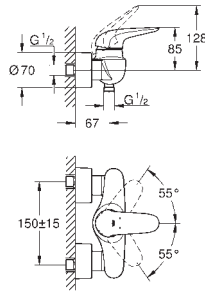

23 722 003

chrome

Eurostyle
Single-lever shower mixer 1/2"
wall mounted
solid metal lever
GROHE SilkMove 35 mm ceramic cartridge
with temperature limiter
GROHE StarLight chrome finish
adjustable flow rate limiter
shower outlet 1/2" with integrated non-return valve
covered S-unions
protected against backflow