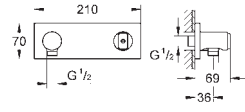

GROHE SHOWER ACCESSORIES

Ref. no.

Colour

27 621 000

chrome

Grotherm F

Wall shower union with integrated shower holder

vertical or horizontal installation

for use with rough-in box 35 034 000

1/2" shower outlet

hand shower and shower hose sold separately

protected against backflow

vertical and horizontal installation