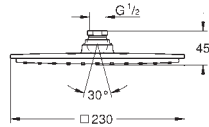

GROHE HEAD SHOWERS

Ref. no.

Colour

27 480 000

chrome

Rainshower Allure 230
Head shower 1 spray

Rain
230 x 230 mm
material: metal
ball joint with turning angle $\pm 15^\circ$
connection thread 1/2"

GROHE EcoJoy 9,5 l/min flow limiter
GROHE DreamSpray perfect spray pattern
GROHE StarLight chrome finish
SpeedClean anti-lime system

27 479 000

chrome

ditto, with non-restricted flow