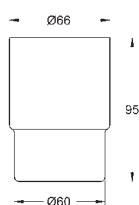

- 40 372 001

Essentials
Crystal glass

material: glass
fits in the following holders:
Essentials (40 369 xx1)
Essentials Cube (40 508)