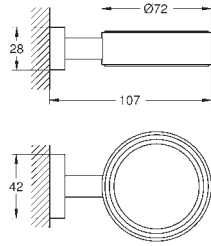

GROHE ESSENTIALS CUBE

Ref. no.

Colour

40 508 001
40 508 DC1
40 508 AL1

chrome
supersteel
brushed hard graphite

Essentials Cube Holder

material: metal
for crystal glass (40 372 001)
soap dish (40 368 001) or soap dispenser (40 394 001)
concealed fastening
GROHE StarLight chrome finish