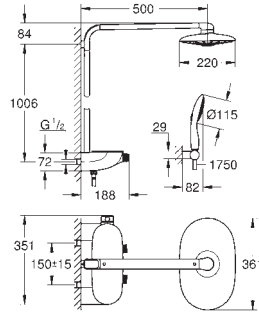

GROHE RAINSHOWER SYSTEM SMARTCONTROL

Ref. no.

Colour

26 250 000

chrome

Rainshower System SmartControl Duo 360 Shower system with Safety Mixer for wall mounting

horizontal 500 mm shower arm
exposed SmartControl Safety Mixer
head shower Rainshower Duo 360, spray plate chrome
GROHE PureRain and Trio Massage
Power&Soul 115 hand shower, spray plate white (27 671)
hand shower wall holder (27 055)
Silverflex shower hose 1750 mm (28 388)
minimum flow rate 10 l/min.
GROHE DreamSpray perfect spray pattern
GROHE StarLight chrome finish
GROHE CoolTouch no risk of scalding
GROHE TurboStat compact cartridge
GROHE SafeStop safety button at 38C
GROHE SafeStop Plus optional temperature limiter at 43°C included
GROHE SmartControl push for ON-OFF, turn for volume adjustment
GROHE EasyReach shower tray
SpeedClean anti-lime system
Inner WaterGuide for a longer life
suitable for instantaneous heaters from 18 kW/h
Twistfree to prevent hose from twisting