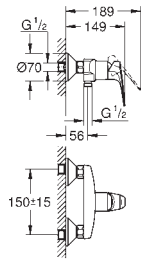

Ref. no.

Colour

23 632 000

chrome

BauFlow
Single-lever shower mixer 1/2"
wall mounted
GROHE LongLife 35 mm ceramic cartridge
GROHE StarLight chrome finish
shower bottom outlet 1/2"
S-unions