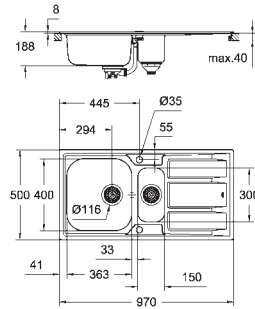

GROHE STAINLESS STEEL SINKS

Ref. no.

Colour

31 567 SD0

stainless steel

K400

Stainless steel sink with drainer

model: K400 60-S 97/50 1.5 rev

mounting type: standard built-in

material: stainless steel AISI 304 (V2A)

material thickness: 0.7 mm

GROHE StarLight finish

finish: satin finish

GROHE Whisper

min. cabinet size: 600 mm

dimensions: 970 x 500 mm

1 bowl: 363 x 400 x 188 mm

0.5 bowl: 150 x 300 x 188 mm

outer radius: R10, inner bowl radius: R95

GROHE FastFixation installation system

sink mountable left or right

cut-out: 950 x 480 mm

drilling holes: 2 x 35 mm

drainer: automatic waste fitting

accessories included: automatic waste fitting with rotary handle, waste kit, basket

strainer waste, mounting set

amount of fasteners included (top mount): 8