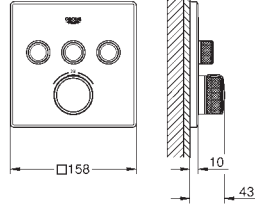

GROHE GROHTHERM SMARTCONTROL

Ref. no.

Colour

- 29 126 000 chrome
- 29 126 DC0 supersteel
- 29 126 GN0 brushed cool sunrise
- 29 126 DL0 brushed warm sunset
- 29 126 A00 hard graphite
- 29 126 AL0 brushed hard graphite

Grotherm SmartControl

Safety mixer for concealed installation with 3 valves

final installation for Rapido SmartBox (35 600)

GROHE FastFixation metal wall escutcheon, retroactively 6° adjustable

GROHE StarLight chrome finish

GROHE SmartControl push for ON-OFF, turn for volume adjustment
exchangeable symbols

GROHE TurboStat compact cartridge

GROHE ProGrip with knurl structure

GROHE SafeStop safety button at 38C

GROHE SafeStop Plus optional temperature limiter at 43°C or 46°C included

built-in non-return valves and dirt strainers

multiple outlets can be run simultaneously

flow performance: outlet A = 23 l/min, outlet B = 27 l/min, outlet C = 23 l/min,
outlet A + B = 33 l/min, outlet A + B + C = 36 l/min

35 600 000

GROHE Rapido SmartBox universal rough-in box