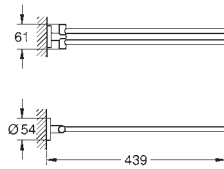

40 371 001
40 371 DC1
40 371 BE1
40 371 EN1
40 371 GL1
40 371 GN1
40 371 DA1
40 371 DL1
40 371 A01
40 371 AL1

chrome
supersteel
polished nickel
brushed nickel
cool sunrise
brushed cool sunrise
warm sunset
brushed warm sunset
hard graphite
brushed hard graphite

Essentials
Towel holder
material: metal
2 arms, pivotable
439 mm
concealed fastening
GROHE StarLight chrome finish