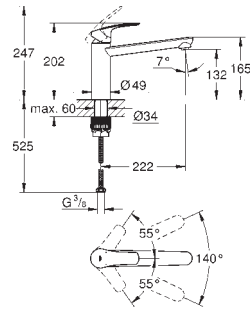

GROHE EUROSMART

Ref. no.

Colour

new

33 281 003
33 281 DC3

chrome
supersteel

Eurosmart

Single-lever sink mixer 1/2"

low spout

GROHE StarLight chrome finish

GROHE SilkMove 35 mm ceramic cartridge

adjustable flow rate limiter

swivel cast spout

swivel area 140°, **GROHE Zero** isolated inner water ways - lead and nickel free

mousseur with coin slot for tool free replacement

flexible connection hoses

GROHE FastFixation Plus installation system

new

30 305 001
30 305 DC1

chrome
supersteel

Eurosmart

Single-lever sink mixer 1/2"

low spout

GROHE StarLight chrome finish

GROHE SilkMove 35 mm ceramic cartridge

pull-out dual spray - switching between regular flow and spray

diverter: laminar spray/SpeedClean shower jet

automatic return to laminar spray

adjustable flow rate limiter

swivel cast spout

swivel area 90°, **GROHE Zero** isolated inner water ways - lead and nickel free

flexible connection hoses

GROHE FastFixation Plus installation system

protected against backflow

new

30 463 000
30 463 DC0

chrome
supersteel

Eurosmart

Single-lever sink mixer 1/2"

medium spout

GROHE StarLight chrome finish

GROHE SilkMove 35 mm ceramic cartridge

adjustable flow rate limiter

swivel cast spout

swivel area 140°, **GROHE Zero** isolated inner water ways - lead and nickel free

flexible connection hoses

GROHE FastFixation Plus installation system

new

33 202 003

chrome

Eurosmart

Single-lever sink mixer 1/2"

high spout

GROHE StarLight chrome finish

GROHE SilkMove 35 mm ceramic cartridge

adjustable flow rate limiter

swivel tubular spout

swivel area 150°, **GROHE Zero** isolated inner water ways - lead and nickel free

flexible connection hoses

GROHE FastFixation Plus installation system

new

30 567 000
30 567 DC0

chrome
supersteel

Eurosmart

Single-lever sink mixer 1/2"

high spout