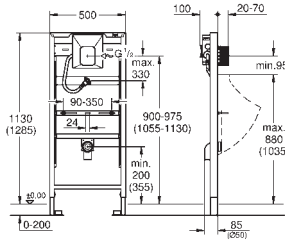

GROHE RAPID SL FOR URINAL

Ref. no.

Colour

38 786 001

Rapid SL

Element for urinal with GROHE Rapido U 1.13 and 1.30 m installation height

for manual actuation or Tectron infra-red electronic 6 V or 230 V

for on-the-wall installations or studded walls
powder coated steel frame, self-supporting
for dry-cladding, completely pre-assembled
height adjustable fitting connections
TUV approved

HT-outlet bend Ø 50 mm

fixing bolts M8, with fixing device for the ceramic
inlet connection and inlet connecting set

stop valve

flow pressure min 0.5 bar

operating pressure max 10 bar

flush aid

functional unit checked ex factory

water supply connections 1/2" outer thread

connecting box for mains supply 230 V

installation box with gasket

shortable inspection shaft incl. protection during construction phase for sets for
final installation with dimensions 116 x 144 mm

for on-the-wall installation 38 558 00M needs to be ordered separately