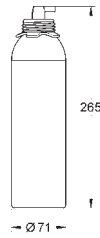

GROHE BLUE ACCESSORIES

Ref. no.

Colour

40 434 001

**GROHE Blue
Cleaning cartridge**

for 100% disinfection and cleaning of the GROHE Blue cooler and filter head including sprayhead
for use with GROHE Blue cleaning cartridge adapter 40 694 000, sold separately
This product is a hazardous substance. Find more information in the safety data sheet. You can download the safety data at: www.grohe.com/safety-data-sheets/