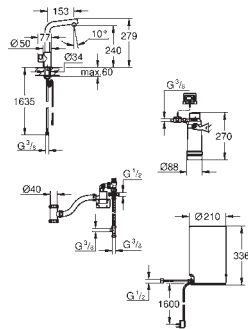

Ref. no.

Colour

30 339 001
30 339 DC1

chrome
supersteel

GROHE Red Mono
Pillar tap and M size boiler
GROHE Red Mono pillar tap
L-spout

GROHE ChildLock push buttons for boiling water
TÜV certified triple electronic safeguards against accidental activation of boiling water

GROHE StarLight chrome finish
insulated tubular spout, swivel area 150°

GROHE Red boiler M size
3 liter 100° C boiling water, 4 liter total capacity
required inlet pressure: 1-7 bar

with flexible connection hose and outlet for boiling water
CE approved

power supply 230 V 50 Hz
power consumption 2100 W, standby power consumption 15 W
energy efficiency class A

GROHE Red filter set for protection of the boiler from limescale
capacity 600 l at 20° dKH, 5 phase filter
flow rate measuring unit