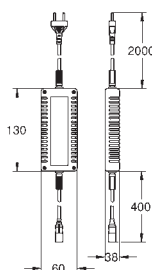

42 429 000

**GROHE F-digital Deluxe
Power supply base unit box**

power supply for base unit box (26 374 000 or 36 397 000)

each power supply for 2 light/sound modules (36 359 000) or 1 ceiling shower with integrated light (27 865 000)

max. 2 power supplies can be connected to the base unit

input voltage: 90-240 V AC, 50-60 Hz

output voltage: 12 V DC