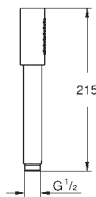

length 142 mm

connection thread 1/2"

**GROHE StarLight** chrome finish

28 341 000

chrome

**Sena Stick**

**Hand shower 1 spray**

Normal spray