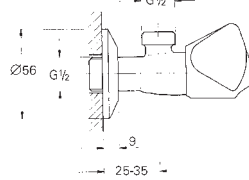

22 958 000M

chrome

Angle valve
connection thread 1/2"
TDL handles
marking: neutral
escutcheon
GROHE StarLight finish
sales unit 1 piece