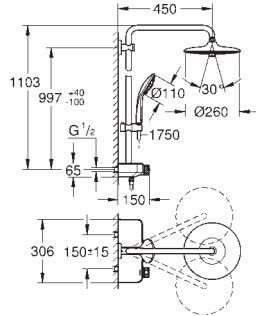

GROHE EUPHORIA SMARTCONTROL SYSTEM

Ref. no.

Colour

26 509 000

chrome

Euphoria SmartControl System 260 Mono Shower system with Safety Mixer for wall mounting

horizontal 450 mm shower arm
upper bracket adjustable for minimal adaption to existing drilling holes
exposed SmartControl Safety Mixer
head shower Euphoria 260 (26 455)
3 spray patterns: Rain, SmartRain, Jet
with ball joint
hand shower Euphoria 110 Massage, spray plate white (27 221 001)
adjustable in height with gliding element
Silverflex shower hose 1750 mm (28 388)
GROHE DreamSpray perfect spray pattern
GROHE StarLight chrome finish
GROHE CoolTouch no risk of scalding
GROHE TurboStat compact cartridge
GROHE ProGrip with knurl structure
GROHE EcoJoy for less water and perfect flow
GROHE SafeStop at 38°C
GROHE SafeStop Plus optional temperature limiter at 43°C included
GROHE SmartControl push for ON-OFF, turn for volume adjustment
integrated **GROHE EasyReach** shower tray
SpeedClean anti-lime system
Inner WaterGuide for a longer life
Twistfree to prevent hose from twisting
suitable for instantaneous heaters from 18 kW/h
minimum flow rate 7 l/min.