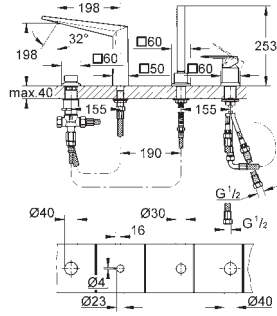

GROHE ALLURE BRILLIANT

Ref. no.

Colour

chrome
supersteel
brushed hard graphite

19 787 001
19 787 DC1
19 787 AL1

Allure Brilliant
4-hole bath combination
GROHE SilkMove 46 mm ceramic cartridge
GROHE StarLight chrome finish
pre-assembled spout fixing
single lever mixer operating element
bath spout with integrated mousseur
diverter bath/shower
hand shower Euphoria Cube+ 6.5 l/min
metal shower hose 2000 mm
flexible connection hoses
connection for shower hose
protected against backflow
for use with 29 037