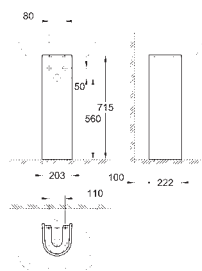

39 202 000

alpine white

**Euro Ceramic
Full pedestal for wash basin**
invisible fixation set
sanitary ware
suitable for all GROHE wash basins except
39 324 000, 39 324 00H, 39 327000, 39 327 00H