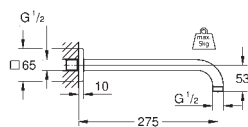

27 488 000

chrome

Rainshower

Shower arm 275 mm

material: metal

connection thread 1/2"

with square escutcheon

suitable for all Rainshower head showers

except Rainshower 400 mm

GROHE StarLight chrome finish