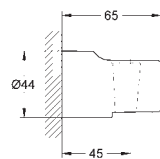

28 622 000

chrome

Relaxa
Wall hand shower holder
not adjustable
GROHE StarLight chrome finish