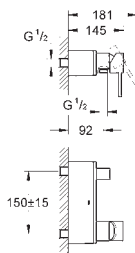

32 846 000

chrome

Allure
Single-lever shower mixer 1/2"
wall mounted
GROHE SilkMove 46 mm ceramic cartridge
GROHE StarLight chrome finish
GROHE FastFixation system
adjustable flow rate limiter
shower outlet with integrated non return-valve
flat wall installation with covered unions
protected against backflow