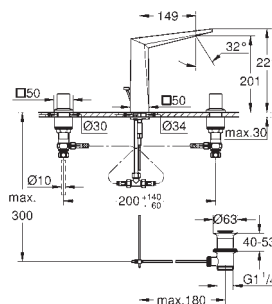

23 112 000  
23 112 DC0  
23 112 AL0

chrome  
supersteel  
brushed hard graphite

ditto, smooth body

23 114 000  
23 114 DC0  
23 114 AL0

chrome  
supersteel  
brushed hard graphite

**Allure Brilliant**  
Single-lever basin mixer 1/2"  
XL-Size  
for free-standing basins  
GROHE SilkMove 28 mm ceramic cartridge  
temperature limiter  
GROHE StarLight chrome finish  
GROHE EcoJoy 5.0 l/min. flow limiter  
GROHE FastFixation installation system  
spout with integrated mousseur  
smooth body  
flexible connection hoses