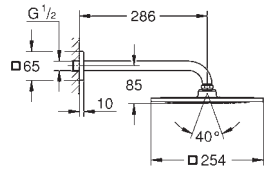

26 070 000 chrome
Rainshower F-Series 10" 254 x 254
Head shower set 275 mm, 1 spray
head shower Rainshower F-Series 254 (27 285)
material: metal
Rain
shower arm Rainshower 275 mm (27 488)
GROHE EcoJoy 9,5 l/min flow limiter
GROHE DreamSpray perfect spray pattern
GROHE StarLight chrome finish
SpeedClean anti-lime system