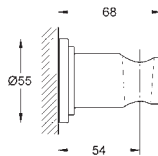

28 690 000

chrome

Sena
Wall hand shower holder
not adjustable
material: metal
GROHE StarLight chrome finish