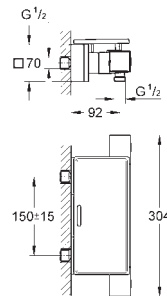

GROHE GROHTHERM CUBE

Ref. no.

Colour

34 491 000

chrome

Grohtherm Cube
Shower Safety mixer
wall mounted
GROHE StarLight chrome finish
GROHE SafeStop safety button at 38°C
GROHE SafeStop Plus optional temperature limiter at 43°C included
GROHE TurboStat compact cartridge
integrated stop valve
volume handle with **GROHE EcoButton**
Carbodur ceramic headpart 1/2", 180°
shower bottom outlet 1/2"
built-in non-return valves, dirt strainers
covered S-unions
GROHE EasyReach shower tray (18 700), removable for easy cleaning
GROHE EcoJoy for less water and perfect flow