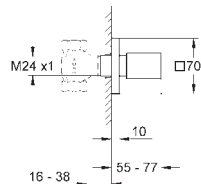

chrome

**19 910 000**

**Eurocube**

**Volume Control Trim**

for concealed valves 29 800 1/2", 29 802 3/4", 29 805 1"  
 without concealed body  
 16 - 38 mm  
 metal handle  
 sliding escutcheon with wall sealing  
**GROHE StarLight** chrome finish