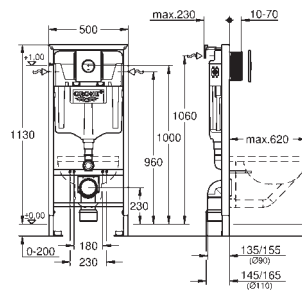

GROHE RAPID SL FOR WC

Ref. no.

Colour

38 860 000

chrome

Rapid SL

3-in-1 set for WC, 1.13 m installation height

with flushing cistern GD 2, 6 - 9 l

Rapid SL element for WC (38 528 001)

Nova Cosmopolitan flush plate, chrome (38 765 000)

GROHE Fresh retrofit set (38 796 000)

Rapid SL wall brackets (38 558 00M)