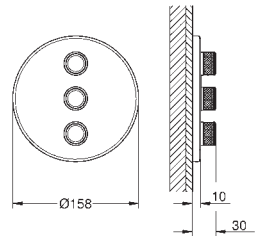

29 122 000	chrome
29 122 DC0	supersteel
29 122 BE0	polished nickel
29 122 EN0	brushed nickel
29 122 GL0	cool sunrise
29 122 GN0	brushed cool sunrise
29 122 DA0	warm sunset
29 122 DL0	brushed warm sunset
29 122 A00	hard graphite
29 122 AL0	brushed hard graphite

Grotherm SmartControl

Triple volume control trim

final installation for Rapido SmartBox 35 600

GROHE FastFixation metal wall escutcheon, retroactively 6° adjustable

GROHE StarLight chrome finish

GROHE SmartControl push for ON-OFF, turn for volume adjustment
exchangeable symbols

GROHE ProGrip with knurl structure

multiple outlets can be run simultaneously

flow performance: outlet D = 28 l/min, outlet E = 28 l/min, outlet A = 28 l/min,
outlet D+E+A = 65 l/min

35 600 000

GROHE Rapido SmartBox universal rough-in box