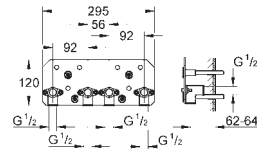

26 042 000

Rainshower F-Series 15"
Roughing-in set

for use with Rainshower F-Series 15" Multi Spray head shower

295 mm (width) x 121 mm (height) x 181 mm (depth)

max. installation depth: 91 mm

min. wall thickness: not less than 200 mm

minimum screw-in depth of stud bolts: 14 mm

full metal construction

1/2" connections