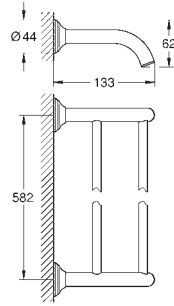

GROHE ESSENTIALS AUTHENTIC

Ref. no.

Colour

40 654 001

**Essentials Authentic
Double towel rail**

material: metal
626 mm (drilling length 582 mm)
concealed fastening
GROHE StarLight chrome finish

chrome