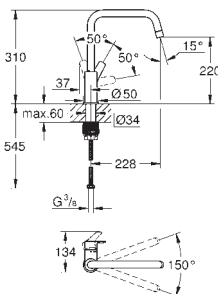

33 202 003

chrome

Eurosmart

Single-lever sink mixer 1/2"

high spout

GROHE StarLight chrome finish

GROHE SilkMove 35 mm ceramic cartridge

adjustable flow rate limiter

swivel tubular spout

swivel area 150°, **GROHE Zero** isolated inner water ways - lead and nickel free

flexible connection hoses

GROHE FastFixation Plus installation system

new