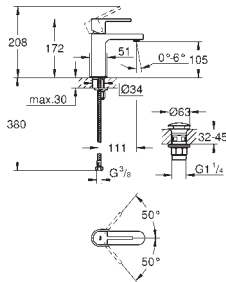

33 163 003

chrome

GROHE Plus
Single-lever basin mixer 1/2"
S-Size
GROHE SilkMove 28 mm ceramic cartridge
with temperature limiter
GROHE StarLight chrome finish
GROHE EcoJoy SpeedClean mousseur 5.7 l/min
GROHE AquaGuide adjustable mousseur
GROHE FastFixation Plus installation system
smooth body with push-open pop-up waste set 1 1/4"
flexible connection hoses