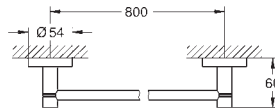

- 40 386 001
- 40 386 DC1
- 40 386 BE1
- 40 386 EN1
- 40 386 GL1
- 40 386 GN1
- 40 386 DA1
- 40 386 DL1
- 40 386 A01
- 40 386 AL1

- chrome
- supersteel
- polished nickel
- brushed nickel
- cool sunrise
- brushed cool sunrise
- warm sunset
- brushed warm sunset
- hard graphite
- brushed hard graphite

Essentials
Towel holder
material: metal
854 mm (functional length 800 mm)
concealed fastening
GROHE StarLight chrome finish