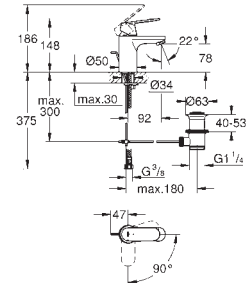

23 377 00E

chrome

Eurocosmo

Single-lever basin mixer 1/2"

S-Size

GROHE SilkMove ES 35 mm ceramic cartridge

with energy saving function via cold start

adjustable flow rate limiter

temperature limiter

GROHE StarLight chrome finish

GROHE EcoJoy mousseur 5.7 l/min

GROHE FastFixation installation system

pop-up waste set 1 1/4"

flexible connection hoses