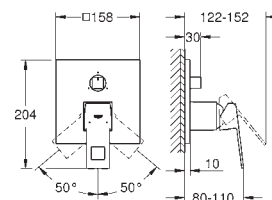

24 094 000

chrome

24 094 DC0

supersteel

24 094 AL0

brushed hard graphite

Eurocube
Single-lever mixer with 3-way diverter
final installation for
Rapido SmartBox (35 600)
GROHE SilkMove 46 mm ceramic cartridge
GROHE FastFixation escutcheon with covered shaft sealing and covered fixing
metal escutcheon, retroactively 6° adjustable
3-way diverter
flow performance: outlet A = 27 l/min, outlet B = 27 l/min, outlet C = 27 l/min

35 600 000

GROHE Rapido SmartBox universal rough-in box