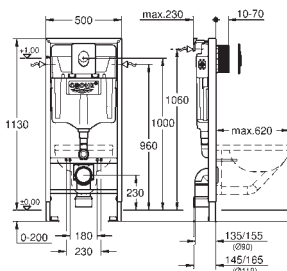

38 721 001

chrome

Rapid SL

3-in-1 set for WC, 1.13 m installation height

with flushing cistern GD 2, 6 - 9 l

Rapid SL element for WC (38 528 001)

Skate Air flush plate, chrome, vertical installation (38 505 000)

Rapid SL wall brackets (38 558 00M)