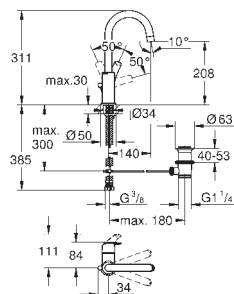

23 537 002

chrome

Eurosmart
Single-lever basin mixer 1/2"
L-Size

GROHE SilkMove 28 mm ceramic cartridge
with temperature limiter
GROHE StarLight chrome finish
GROHE EcoJoy mousseur 5.7 l/min
GROHE FastFixation rapid installation system
swivel tubular spout
swivel area 360°
pop-up waste set 1 1/4"
flexible connection hoses