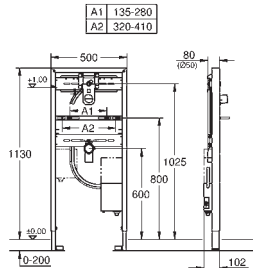

38 748 002

Rapid SL

Element for wash basin with roughin-in set for infra-red electronic suitable for trim sets Essence E 36 447 000 and Eurocube E 36 442 000

1.13 m installation height

for on-the-wall installations or studded walls
powder coated steel frame, self-supporting
for dry-cladding, completely pre-assembled

wash basin fixing bolts M10 with fixing device for ceramic
variable distance of fixing bolts

HT-outlet bend Ø 50 mm

seal Ø 32 mm

pre-mounted roughing-in set with protecting block

fire-proof pipe for laying electronic cables

installation box with water group, stop valve and flush elbow

connection with noise protected fitting holder 1/2"

connecting box for mains supply 230 V

CE approved

for installation with pre-mixed or cold water

for on-the-wall installation 38 558 00M needs to be ordered separately