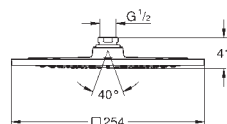

27 285 000

chrome

Rainshower F-Series 10"
Head shower 1 spray

Rain

254 x 254 mm

material: metal

ball joint +/- 20° rotatable

connection thread 1/2"

GROHE EcoJoy 9,5 l/min flow limiter

GROHE DreamSpray perfect spray pattern

GROHE StarLight chrome finish

SpeedClean anti-lime system

27 271 000

chrome

ditto, with non-restricted flow