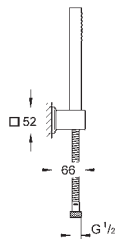

27 889 000 **chrome**

Euphoria Cube+ Stick
Wall holder set 1 spray
hand shower, metal (27 888)
wall shower holder (27 706)
metal shower hose 1500 mm (28 417)
GROHE EcoJoy 9,5 l/min flow limiter
GROHE DreamSpray perfect spray pattern
GROHE StarLight chrome finish
SpeedClean anti-lime system
Inner WaterGuide for a longer life
Twistfree to prevent hose from twisting