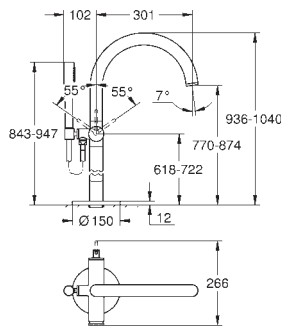

- 32 653 003
- 32 653 DC3
- 32 653 GL3
- 32 653 DA3
- 32 653 AL3

- chrome
- supersteel
- cool sunrise
- warm sunset
- brushed hard graphite

Atrio

Single-lever bath mixer, floor mounted

- final installation for 29 086 / 45 984
- without roughing-in-set
- GROHE SilkMove 35 mm ceramic cartridge with temperature limiter
- GROHE StarLight chrome finish
- automatic diverter: bath/shower
- spout with mousseur
- projection 301 mm
- integrated non-return valve in shower outlet
- with shower holder
- hand shower Sena Stick (26 465)
- Silverflex shower hose 1250 mm
- protected against backflow