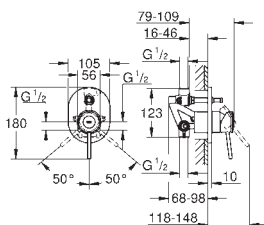

29 047 000

chrome

BauClassic
Single-lever bath mixer
concealed installation
set for final installation
concealed body (32 963 001)
GROHE LongLife 46 mm ceramic cartridge
GROHE StarLight chrome finish
adjustable flow rate limiter
automatic diverter: bath/shower
escutcheon- and shaft-sealing