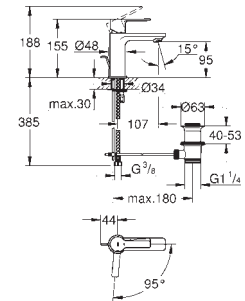

23 790 001

chrome

Lineare
Single-lever basin mixer 1/2"
XS-Size
GROHE SilkMove ES 28 mm ceramic cartridge
with energy saving function via cold start
with temperature limiter
GROHE StarLight chrome finish
GROHE EcoJoy SpeedClean mousseur 5.7 l/min
GROHE FastFixation Plus installation system
pop-up waste set 1 1/4"
flexible connection hoses