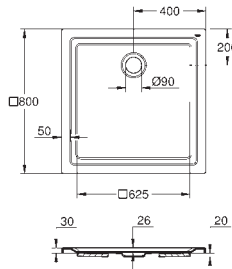

dimensions: 900 x 900 mm

depth: 30 mm

material: acrylic

diameter of waste outlet: 90 mm

recommended GROHE waste sets: 49 533 000 (vertical) and 49 534 000 (horizontal), sold separately

**39 302 000**

**alpine white**