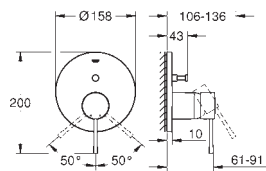

24 058 001

chrome

24 058 DC1

supersteel

24 058 BE1

polished nickel

24 058 EN1

brushed nickel

24 058 GL1

cool sunrise

24 058 GN1

brushed cool sunrise

24 058 DA1

warm sunset

24 058 DL1

brushed warm sunset

24 058 A01

hard graphite

24 058 AL1

brushed hard graphite

GROHE Essence
Single-lever mixer with 2-way diverter
final installation for
Rapido SmartBox (35 600)
GROHE SilkMove 46 mm ceramic cartridge
GROHE StarLight chrome finish
GROHE FastFixation escutcheon with covered shaft sealing and covered fixing
automatic 2-way diverter
outlet B = 27 l/min, outlet C = 27 l/min

35 600 000

GROHE Rapido SmartBox universal rough-in box