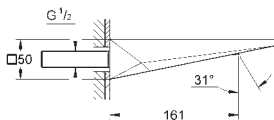

13 299 000
13 299 DC0
13 299 AL0

Allure Brilliant
Bath spout
wall mounted
GROHE StarLight chrome finish
projection 161 mm
spout with integrated mousseur

chrome
supersteel
brushed hard graphite