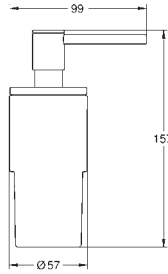

- 40 306 003
- 40 306 DC3
- 40 306 GL3
- 40 306 DA3
- 40 306 AL3

- chrome
- supersteel
- cool sunrise
- warm sunset
- brushed hard graphite

Soap dispenser
material: glass / metal
filling quantity 160 ml
fits in the following holder:
Atrio (40 304)