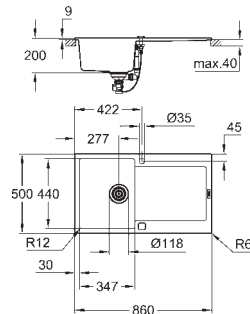

GROHE COMPOSITE SINKS

Ref. no.

Colour

31 644 AT0
31 644 AP0

granite gray
granite black

K500

Composite sink with drainer
model: K500 50-C 86/50 1.0 rev
mounting type: standard built-in
material: quartz composite

GROHE Whisper

min. cabinet size: 500 mm
dimensions: 860 x 500 mm
1 bowl: 347 x 440 x 200 mm

GROHE FastFixation installation system

sink mountable left or right
cut-out: 840 x 480 mm

drainer: automatic waste fitting

optional: push to open excenter (40 986 SD0)

amount of fasteners included (top mount): 12
outer radius: R6, inner bowl radius: R12