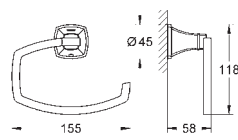

40 625 000
40 625 IG0

chrome
chrome/gold

Grandera
Toilet paper holder
without cover
material: metal
concealed fastening
GROHE StarLight chrome finish