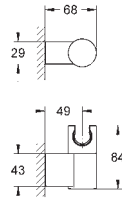

GROHE SHOWER ACCESSORIES

Ref. no.

Colour

27 055 000

chrome

Rainshower
Wall hand shower holder
adjustable
GROHE StarLight chrome finish