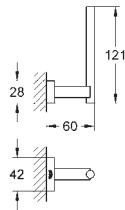

40 623 001
40 623 DC1
40 623 AL1

chrome
supersteel
brushed hard graphite

Essentials Cube
Spare toilet paper holder
material: metal
wall mounted
concealed fastening
GROHE StarLight chrome finish