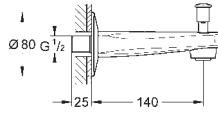

Ref. no.

Colour

13 254 000

chrome

**BauContemporary
Bath spout**

wall mounted
mousseur
automatic diverter: bath/shower
projection 140 mm
female thread 1/2"