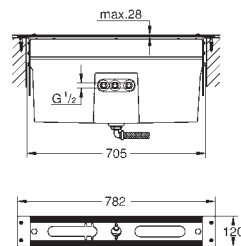

29 037 002

4/5-hole bath/shower combination (optional)

base frame for installation

drainage box with integrated outlet for splash water

caps to cover screw fixations always come in chrome color