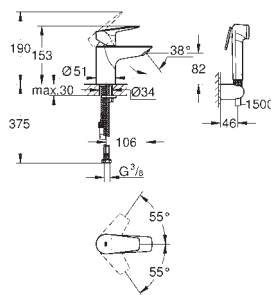

23 757 001

chrome

BauEdge
Single-lever basin mixer 1/2"
S-Size
GROHE Longlife 35 mm ceramic cartridge
with temperature limiter
GROHE StarLight chrome finish
GROHE EcoJoy mousseur 5.7 l/min
rapid installation system
smooth body
flexible connection hoses
with shower set consisting of
hand shower with integrated diverter
wall shower holder
shower hose 1500 mm