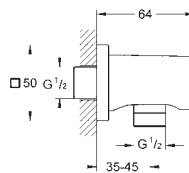

27 076 000

chrome

Rainshower

Shower outlet elbow

male thread

with square escutcheon

protected against backflow

GROHE StarLight chrome finish