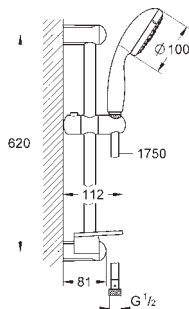

28 436 002

chrome

Tempesta 100

Shower rail set 4 sprays

hand shower (28 421)

shower rail, 600 mm (27 523)

Relaxaflex hose 1750 mm 1/2"x1/2" (28 154)

GROHE EasyReach tray (27 596)

GROHE EcoJoy 9,5 l/min flow limiter

GROHE DreamSpray perfect spray pattern

GROHE StarLight chrome finish

SpeedClean anti-lime system

Inner WaterGuide for a longer life

ShockProof silicone ring prevents damages caused by shower falling