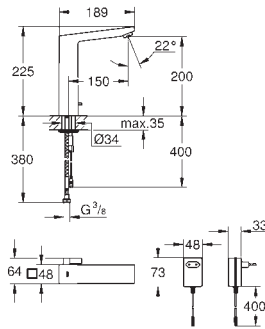

GROHE EUROCUBE E

Ref. no.

Colour

36 440 000

chrome

Eurocube E

Infra-red electronic basin mixer 1/2" with mixing device and adjustable temperature limiter

with infrared sensor for bi-directional communication for monitoring, configuration and service purpose with plug transformer 100-230 V AC, 50-60 Hz, 6 V DC

GROHE StarLight chrome finish

laminar spray regulator 5.7 l/min

flexible connection hoses

non-return valve, dirt strainers

integrated solenoid valve

rapid installation system

7 pre-set programs:

auto flush, thermal disinfection, cleaning mode

additional functions and precise settings by remote control 36 407

CE approved, type of protection faucet IP 59K