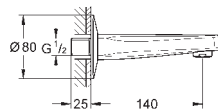

13 252 000

chrome

BauContemporary
Bath spout
wall mounted
mousseur
projection 140 mm
female thread 1/2"