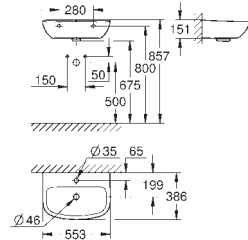

39 440 000

alpine white

Bau Ceramic Wash basin 55
wall hung
1 hole punched
with overflow
553 x 386 mm
sanitary ware