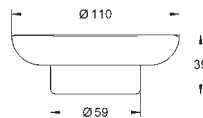

40 368 001

glass clear

**Essentials
Soap dish**

material: glass
fits in the following holders:
Essentials (40 369 xx1)
Essentials Cube (40 508)
Bau Cosmopolitan (40 585)
Essentials Authentic (40 652)