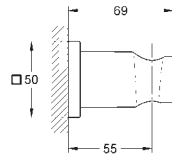

GROHE SHOWER ACCESSORIES

Ref. no.

Colour

27 075 000

chrome

Rainshower
Wall hand shower holder
not adjustable
with square escutcheon
GROHE StarLight chrome finish