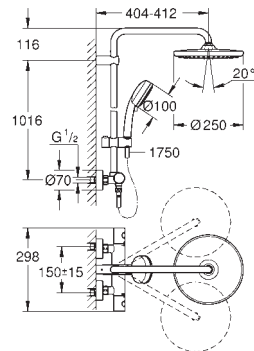

GROHE TEMPESTA SYSTEM

Ref. no.

Colour

new