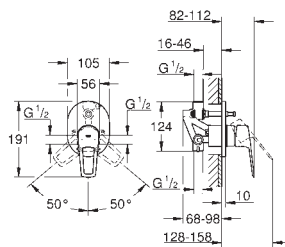

29 041 001

chrome

BauLoop
Single-lever bath mixer 1/2"
concealed installation
set for final installation
concealed body
GROHE Longlife 46 mm ceramic cartridge
GROHE StarLight chrome finish
adjustable flow rate limiter
automatic diverter: bath/shower
escutcheon- and shaft-sealing