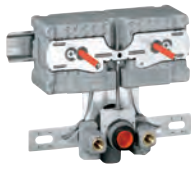

GROHE UNISSET FRAMES AND ACCESSORIES

Ref. no.

Colour

37 578 001

Uniset

Element for bidet with EPS housing

sound-insulating EPS module for masonry-in with closed surface

rail adaptors for modular fixing

wall rail with fixing accessories for single installation

bidet fixing bolts

height adjustabel fitting and outlet connections

HT-outlet bend Ø 50 mm

seal Ø 32 mm

2 variable fitting connections

for on-the-wall installation please order support feet 37 304 000 (sold separately)