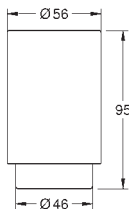

41 029 000

chrome

Selection

White glass

material: glass

fits in the following holder:

41 027

new