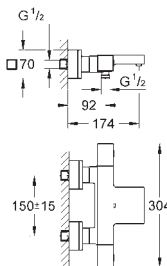

34 497 000

chrome

Grohtherm Cube
Bath Safety Mixer
wall mounted
GROHE StarLight chrome finish
GROHE SafeStop safety button at 38°C
GROHE SafeStop Plus optional temperature limiter at 43°C included
GROHE TurboStat compact cartridge
integrated stop valve
GROHE AquaDimmer Eco with multiple function:
integrated GROHE EcoButton, flow control, diverter: bath/shower
shower bottom outlet 1/2"
GROHE XL Waterfall
built-in non-return valves, dirt strainers
covered S-unions
GROHE EcoJoy for less water and perfect flow