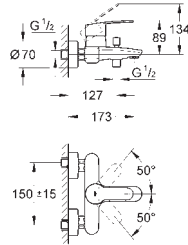

33 591 002

chrome

Eurostyle Cosmopolitan
Single-lever bath mixer 1/2"
wall mounted

GROHE SilkMove 46 mm ceramic cartridge
GROHE StarLight chrome finish
adjustable flow rate limiter
automatic diverter: bath/shower
mousseur
integrated non-return valve in shower outlet
S-unions
protected against backflow