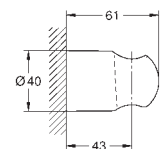

28 605 000

chrome

Relaxa
Wall hand shower holder
not adjustable
GROHE StarLight chrome finish