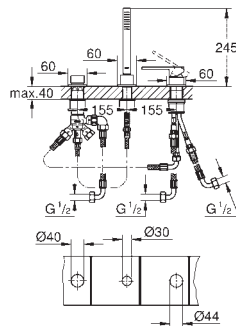

23 845 003

chrome

GROHE Plus
3-hole bath combination
GROHE SilkMove 35 mm ceramic cartridge
with temperature limiter
GROHE StarLight chrome finish
single lever mixer operating element
diverter bath/shower
without spout
Euphoria Cube hand shower 7.6 l/min
metal shower hose 2000 mm
flexible connection hoses
connection for shower hose
protected against backflow
can be used with 29 037
for combination with 28 990 / 28 991