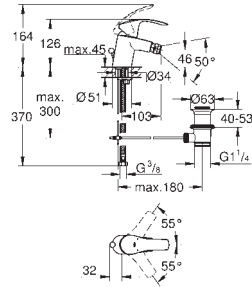

Ref. no.

Colour

32 929 002

chrome

Eurosmart
Single-lever bidet mixer 1/2"
S-Size

GROHE SilkMove 35 mm ceramic cartridge
adjustable flow rate limiter
with temperature limiter
GROHE StarLight chrome finish
GROHE EcoJoy mousseur 5.7 l/min
GROHE FastFixation rapid installation system
with ball joint
pop-up waste set 1 1/4"
flexible connection hoses