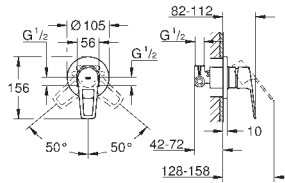

23 634 001

chrome

BauLoop
Single-lever shower mixer 1/2"
wall mounted
GROHE Longlife 35 mm ceramic cartridge
with temperature limiter
GROHE StarLight chrome finish
adjustable flow rate limiter
shower bottom outlet with integrated non return-valve
protected against backflow
S-unions

new

29 042 001

chrome

BauLoop
Single-lever shower mixer 1/2"
concealed installation
set for final installation
concealed body
GROHE Longlife 46 mm ceramic cartridge
GROHE StarLight chrome finish
adjustable flow rate limiter
escutcheon- and shaft-sealing

new