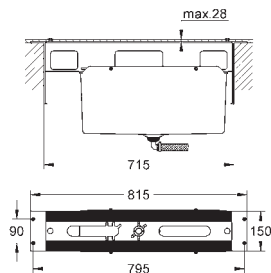

29 037 000

4/5-hole bath/shower combination (optional)
base frame for installation

drainage box with integrated outlet for splash water
caps to cover screw fixations always come in chrome color

45 388 000

Supporting legs for baseframe