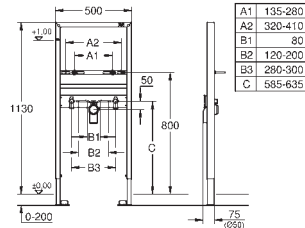

GROHE RAPID SL FOR WASH BASIN AND BIDET

Ref. no.

Colour

38 554 001

Rapid SL

Element for wash basin, single hole installation with noise protection

1.13 m installation height

for on-the-wall installations or studded walls
powder coated steel frame, self-supporting
for dry-cladding, completely pre-assembled
with fixed connections

TÜV approved

wash basin fixing bolts M10 with fixing device for ceramic
variable distance of fixing bolts

HT-outlet bend Ø 50 mm

seal Ø 32 mm

2 noise protected fitting connections 1/2"

for on-the-wall installation 38 558 00M needs to be ordered separately