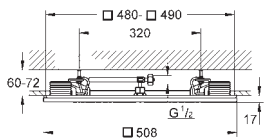

27 865 000

chrome

**Rainshower F-Series 20"
Ceiling shower with light, 1 spray**

Rain
508 x 508 x 59 mm
material: metal
full spectrum LED: soft light with changing rainbow colours
individually adjustable: permanent lighting with colour selection
power supply for light 12 V DC
GROHE DreamSpray perfect spray pattern
GROHE StarLight chrome finish
SpeedClean anti-lime system

requires rough-in set (29 069), F-digital Deluxe base unit box (36 397), Bluetooth unit (36 371) and various cable connections – all to be ordered separately due to individualised installation situation.

Product contains built-in LED lamps, which cannot be changed: energy efficiency class: A+