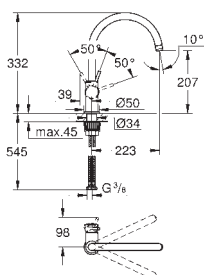

31 538 001

chrome

GROHE BauFlow

Single-lever sink mixer 1/2"

high spout

GROHE StarLight chrome finish

GROHE Longlife 28 mm ceramic cartridge

GROHE Zero isolated inner water ways - lead and nickel free

swivel tubular spout

swivel area 360°, flexible connection hoses

GROHE FastFixation Plus ultra fast and simple installation - no tools needed for installation on a 60 mm worktop fixation set 48 384 000 is needed

new