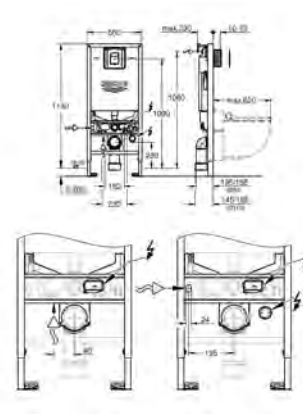

including flow manager

prevents overspill in rimless toilets

easy flow regulation via inspection shaft without removing the valves

for on-the-wall installation 38 558 00M needs to be ordered separately

for flush plates 156x197 mm revision shaft 66 791 needs to be ordered

new

39 603 000

chrome

Rapid SLX

3-in-1 set for WC, 1.13 m installation height

with flushing cistern GD 2, 6 - 9 l

Rapid SLX element for WC (39 596 000) with integrated power socket

Skate Cosmopolitan S flush plate, chrome (37 535 000)

Rapid SL wall brackets (38 558 00M)

including flow manager

new