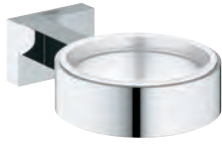

GROHE ESSENTIALS CUBE

Ref. no.

Colour

40 508 001
40 508 DC1
40 508 AL1

chrome
supersteel
brushed hard graphite

Essentials Cube Holder

material: metal
for crystal glass (40 372 001)
soap dish (40 368 001) or soap dispenser (40 394 001)
concealed fastening
GROHE StarLight chrome finish