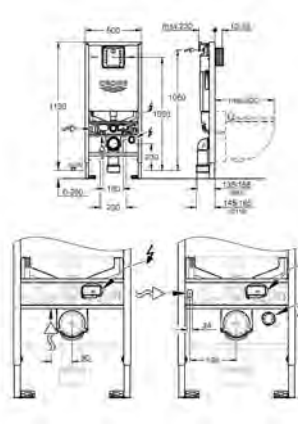

39 596 000

Rapid SLX

Element for WC, 1.13 m installation height with integrated socket and shower toilet connection

small revision shaft for small flush plates

for on-the-wall installations or studded walls

powder coated steel frame, self-supporting

for dry-cladding, completely pre-assembled

TÜV approved

2 WC fixing bolts

distance of fixing bolts 180/230 mm

outlet bend Ø 90 mm

depth adjustable

reducer Ø 90/110 mm

inlet and outlet connecting set

flushing cistern GD 2, 3 - 6 l, containing following features:

adjustment ex factory 6 l and 3 l

pneumatic discharge valve offering 3 modes of operation: dual flush or start/stop

or single flush

water supply from right, back or top

low noise (group I acc. to German Noise Specification)

fully insulated against condensation

1/2" water supply connection including integrated angle valve and push fit

flexible hose union

no tools required for installation of inspection shaft, for vertical use

including flow manager

prevents overspill in rimless toilets

easy flow regulation via inspection shaft without removing the valves

for on-the-wall installation 38 558 00M needs to be ordered separately

for flush plates 156x197 mm revision shaft 66 791 needs to be ordered

new