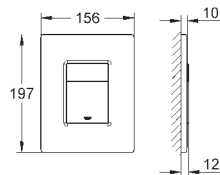

38 821 000

chrome

Skate Cosmopolitan Wall plate

for dual flush
vandal-proof
for pneumatic discharge valve AV1
vertical installation
156 x 197 mm
made of brass

GROHE StarLight chrome finish

GROHE EcoJoy for less water and perfect flow

for combination with Rapid SL and Uniset with GD 2 cisterns
for use with Rapid SLX please order shaft 66 791 000 (sold separately)