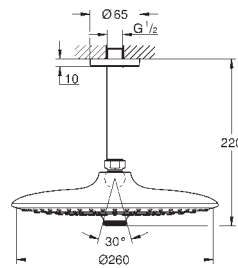

26 461 000

chrome

Euphoria 260

Head shower set ceiling 142 mm, 3 sprays

head shower Euphoria 260 (26 457)

3 spray patterns: Rain, SmartRain, Jet

Rainshower shower arm ceiling 142 mm (28 724)

GROHE EcoJoy 9,5 l/min flow limiter

GROHE DreamSpray perfect spray pattern

GROHE StarLight chrome finish

SpeedClean anti-lime system

Inner WaterGuide for a longer life

new