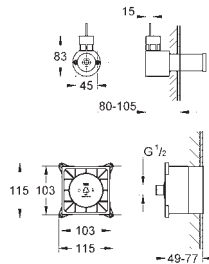

29 074 000

**GROHE F-digital Deluxe
Rough-in set steam generator**

for use with steam module (27 934 000)

- 1 rough-in box for steam outlet (115 x 115 x 49-77 mm)
- 1 rough-in box for temperature sensor (58 x 83 x 80-105 mm)
- 1 cable extension temperature sensor, 5 m
- 1 cable extension steam generator, 5 m