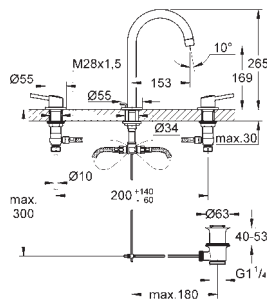

20 216 001

chrome

Concetto
3-hole basin mixer 1/2"

L-Size

ceramic headpart

GROHE StarLight chrome finish

GROHE FastFixation installation system

spout with mousseur

pop-up waste set 1 1/4"

pressure-proof, flexible connection hoses between spout and side valves