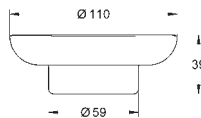

40 368 001

glass clear

**Essentials
Soap dish**

material: glass
fits in the following holders:
Essentials (40 369 xx1)
Essentials Cube (40 508)
Bau Cosmopolitan (40 585)
Essentials Authentic (40 652)