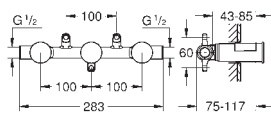

29 025 002
Concealed body
for 3-hole wash-basin mixer
wall installation
Installation depth 43 - 85 mm
DR-brass
installation device
with sealing sleeve

chrome
chrome/gold