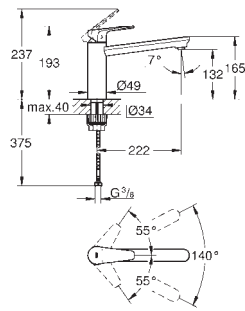

31 693 000

chrome

BauEdge

Single-lever sink mixer 1/2"

medium spout

GROHE StarLight chrome finish

GROHE LongLife 35 mm ceramic cartridge

GROHE Zero isolated inner water ways - lead and nickel free

swivel tubular spout

swivel area 140°, mousseur with coin slot for tool free replacement

flexible connection hoses

GROHE FastFixation Plus ultra fast and simple installation - no tools needed for installation on a max. 40 mm worktop fixation set 48 384 000 is needed

new