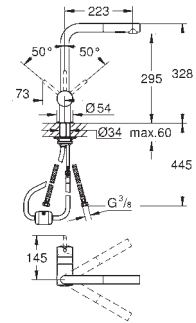

# GROHE MINTA / MINTA SMARTCONTROL / MINTA TOUCH

Ref. no.

Colour

32 168 000  
32 168 DC0

chrome  
supersteel

**Minta**  
**Single-lever sink mixer 1/2"**

L-spout  
GROHE StarLight finish  
GROHE SilkMove 46 mm ceramic cartridge  
**pull out mousseur spout**  
adjustable flow rate limiter  
swivel tubular spout, swivel area 360°  
protected against backflow  
flexible connection hoses  
rapid installation system