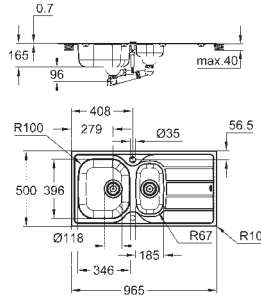

GROHE STAINLESS STEEL SINKS

Ref. no.

Colour

new

31 564 SD1

stainless steel

K200

Stainless steel sink with drainer

model: K200 60-S 96.5/50 1.5 rev

mounting type: top mount

material: stainless steel AISI 304 (V2A)

material thickness: 0.6 mm

GROHE StarLight finish

finish: satin finish

GROHE Whisper

min. cabinet size: 600 mm

dimensions: 965 x 500 mm

1 bowl: 346 x 396 x 165 mm

0.5 bowl: 180 x 340 x 130 mm

outer radius: R10 (topmount), inner bowl radius: R100

GROHE FastFixation installation system

sink mountable left or right

cut-out (top mount): 941 x 476 mm

drilling holes: 2 x 35 mm

waste: $\varnothing$ 3.5"/90 mm waste strainer with automatic waste fitting

accessories included: automatic waste fitting with rotary handle, waste kit, basket strainer waste, mounting set

optional: push to open excenter (40 986 SD0)

amount of fasteners included (top mount): 16

new