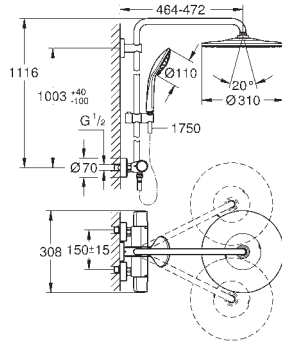

# GROHE EUPHORIA SYSTEM

Ref. no.

Colour

new

26 723 000

chrome