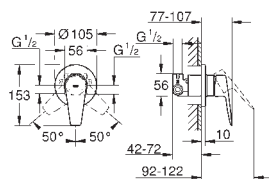

23 636 001

chrome

BauEdge
Single-lever shower mixer 1/2"
wall mounted
GROHE Longlife 35 mm ceramic cartridge
with temperature limiter
GROHE StarLight chrome finish
adjustable flow rate limiter
shower bottom outlet with integrated non return-valve
protected against backflow
S-unions

new