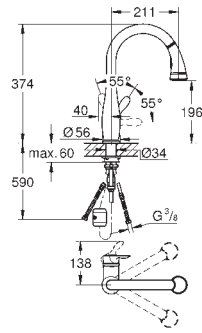

GROHE PARKFIELD

Ref. no.

Colour

30 215 001
30 215 DC1

chrome
supersteel

Parkfield

Single-lever sink mixer 1/2"

GROHE StarLight finish

GROHE SilkMove 35 mm ceramic cartridge

pull-out dual spray - switching between regular flow and spray

diverter: mousseur/spray jet

automatic return to mousseur

adjustable flow rate limiter

swivel tubular spout

swivel area 360°

protected against backflow

flexible connection hoses

rapid installation system