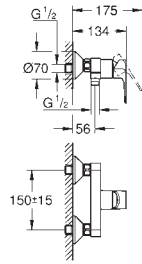

GROHE BAULOOP

Ref. no.

Colour

new