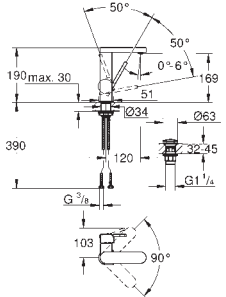

23 872 003

chrome

GROHE Plus
Single-lever basin mixer 1/2"
M-Size
GROHE SilkMove 28 mm ceramic cartridge
with temperature limiter
GROHE StarLight chrome finish
GROHE EcoJoy SpeedClean mousseur 5.7 l/min
GROHE AquaGuide adjustable mousseur
rapid installation system
swivel spout with easy docking, swivel area 90°
smooth body with push-open pop-up waste set 1 1/4"
flexible connection hoses