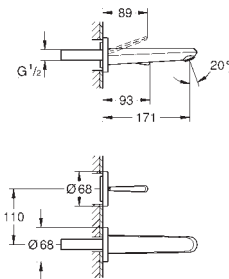

19 968 000

chrome

Eurodisc Joy
2-hole basin mixer
M-Size
wall mounted
final installation for
23 429 without concealed body
GROHE StarLight chrome finish
GROHE EcoJoy SpeedClean mousseur 5.7 l/min
centre distance 110 mm
projection 171 mm