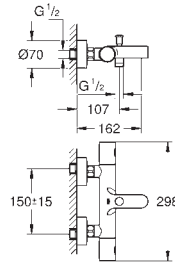

34 766 000

chrome

**Grotherm 800 Cosmopolitan
Bath Safety Mixer**

wall mounted

GROHE StarLight chrome finish

GROHE MetalGrip ergonomically shaped metal handles

GROHE SafeStop safety button at 38°C

GROHE SafeStop Plus optional temperature limiter at 43°C included

GROHE TurboStat compact cartridge

integrated stop valve

automatic diverter: bath/shower

volume handle with **GROHE EcoButton**

ceramic headpart 1/2", 180°

shower bottom outlet 1/2"

mousseur

built-in non-return valves

dirt strainers

S-unions

GROHE EcoJoy for less water and perfect flow