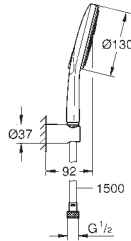

**Rainshower SmartActive 130
Wall holder set 3 sprays**

- hand shower Rainshower SmartActive 130 (26 574)
- wall shower holder (27 056)
- Silverflex shower hose 1500 mm 1/2" x 1/2" (28 364)
- GROHE EcoJoy 9,5 l/min flow limiter
- GROHE DreamSpray perfect spray pattern
- GROHE StarLight chrome finish
- SpeedClean anti-lime system
- Inner WaterGuide for a longer life
- Twistfree to prevent hose from twisting

new