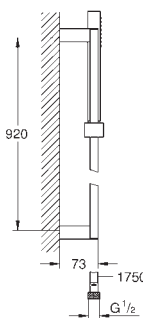

27 700 000 **chrome**

Euphoria Cube Stick
Shower rail set 1 spray
hand shower (27 698)
shower rail 900 mm (27 841)
Silverflex shower hose 1750 mm (28 388)
GROHE DreamSpray perfect spray pattern
GROHE StarLight chrome finish
SpeedClean anti-lime system
Inner WaterGuide for a longer life
Twistfree to prevent hose from twisting