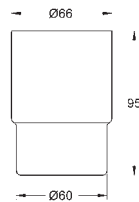

40 372 001

Essentials Crystal glass

material: glass
fits in the following holders:
Essentials (40 369 xx1)
Essentials Cube (40 508)