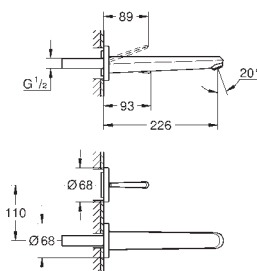

19 968 000

chrome

**Eurodisc Joy**  
**2-hole basin mixer**  
**M-Size**  
 wall mounted  
 final installation for  
 23 429 without concealed body  
**GROHE StarLight** chrome finish  
**GROHE EcoJoy** SpeedClean mousseur 5.7 l/min  
 centre distance 110 mm  
 projection 171 mm