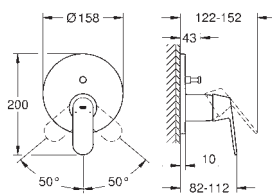

24 045 000

chrome

Eurocosmo

Single-lever mixer with 2-way diverter

final installation for
Rapido SmartBox (35 600)

GROHE SilkMove 46 mm ceramic cartridge

GROHE StarLight chrome finish

GROHE FastFixation escutcheon with covered shaft sealing and covered fixing
metal escutcheon, retroactively 6° adjustable
automatic 2-way diverter
outlet B = 27 l/min, outlet C = 27 l/min

35 600 000

GROHE Rapido SmartBox universal rough-in box