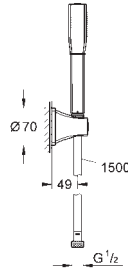

GROHE GRANDERA

Ref. no.

Colour

27 993 000
27 993 IGO

chrome
chrome/gold

Grandera Stick
Wall holder set 1 spray
Stick hand shower (26 037)
Wall hand shower holder (27 969)
Rotaflex shower hose 1500 mm (28 417)
GROHE EcoJoy 7.6 l/min flow limiter
GROHE DreamSpray perfect spray pattern
Inner WaterGuide for a longer life
GROHE CoolTouch no risk of scalding
GROHE StarLight chrome finish
SpeedClean anti-lime system