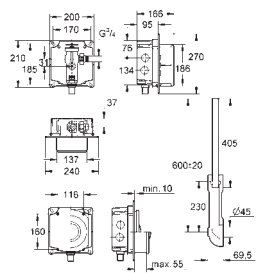

37 048 000

Flush valve for WC
concealed installation
($\frac{3}{4}$ "")

with **connection** to solenoid valve

stop valve

6 - 9 l adjustable
flow pressure range from 1.2 - 5.0 bar
with flow rate adjustment
2 m connecting cable
box for concealed installation with
flush elbow
concealed flush pipe
without electronic actuation

37 102 SH0

Inlet set

connecting pipe from flush pipe of
concealed flush valve 6 to 9l and
concealed flushing cistern
to **pedestal WC**
connector
escutcheon

alpine white