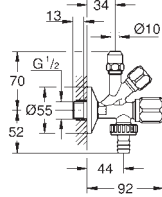

GROHE WAS VALVES

Ref. no.

Colour

22 035 000

chrome

Original WAS combination service valve 1/2"

pre-roughened connection thread for easy sealing
wall connection 1/2"

outlet thread 3/8"

with length compensation

with compression nut Ø 10mm

outlet 3/4"

with hose connection

grease chamber headpart

non-return valve type EB

long connecting shaft

ergonomic handle

marking: neutral

metal push-on escutcheon Ø 55 mm

GROHE StarLight finish

for combination with pipe ventilating valve type HB 41 239 000