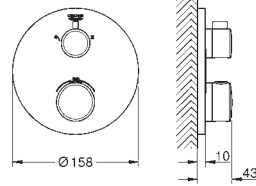

GROHE GROHTHERM 2 HANDLE TRIM SETS

Ref. no.

Colour

24 076 000

chrome

Grotherm

Safety shower mixer for 2 outlets with integrated shut off/diverter valve
final installation for Rapido SmartBox (35 600)

GROHE TurboStat compact cartridge

GROHE StarLight chrome finish

GROHE FastFixation escutcheon with covered shaft sealing and covered fixing metal escutcheon, retroactively 6° adjustable

printed head and hand shower symbol

GROHE SafeStop safety button at 38C

GROHE SafeStop Plus optional temperature limiter at 43°C or 46°C included

GROHE AquaDimmer, integrated shut off/diverter valve

flow performance: outlet B = 27 l/min, outlet C = 30 l/min

35 600 000

GROHE Rapido SmartBox universal rough-in box