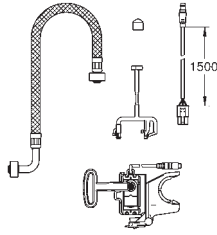

GROHE SENSIA ARENA

Ref. no.

Colour