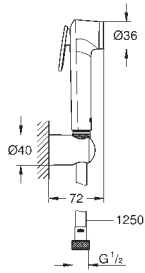

GROHE TEMPESTA-F TRIGGER SPRAYS

Ref. no.

Colour

26 356 ILO

chrome/white

Tempesta-F

Wall holder set 1 spray

hand shower with trigger control (28 020)
wall shower holder (28 605)
metal shower hose 1250 mm

GROHE StarLight chrome finish

SpeedClean anti-lime system

Inner WaterGuide for a longer life

Please refer to local norms regarding installation.