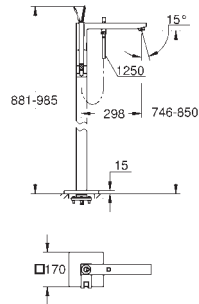

GROHE EUROCUBE JOY

Ref. no.

Colour

23 667 001

chrome

Eurocube Joy

Single-lever bath mixer 1/2", floor mounted

final installation for 45 984, 29 086

without roughing-in-set

GROHE FeatherControl Joystick cartridge

GROHE StarLight finish

automatic diverter: bath/shower

spout with mousseur

hand shower Euphoria Cube+ 6.6 l/min

Silverflex shower hose 1.250 mm (28 362)

projection 298 mm

integrated non-return valve in shower outlet

with shower holder

protected against backflow