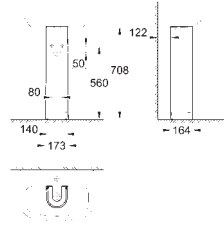

39 425 000

alpine white

**Bau Ceramic
Full pedestal**

including fixation set
sanitary ware