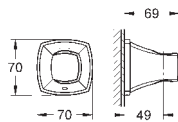

27 969 000
27 969 IGO

chrome
chrome/gold

Grandera
Wall hand shower holder
material: metal
GROHE StarLight chrome finish