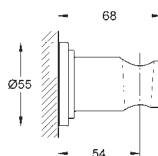

28 690 000

chrome

Sena

Wall hand shower holder

not adjustable

material: metal

GROHE StarLight chrome finish