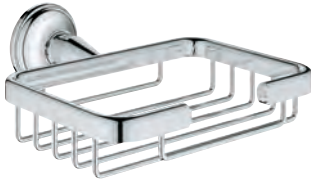

GROHE ESSENTIALS AUTHENTIC

Ref. no.

Colour

40 659 001

chrome

Essentials Authentic
Filling basket, small
material: metal
concealed fastening
GROHE StarLight chrome finish