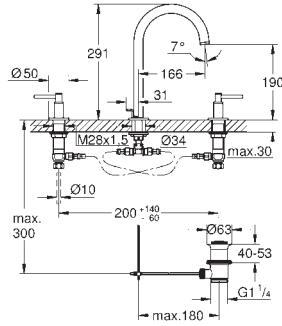

GROHE ATRIO

Ref. no.

Colour

- 20 009 003
- 20 009 DC3
- 20 009 GL3
- 20 009 DA3
- 20 009 AL3

- chrome
- supersteel
- cool sunrise
- warm sunset
- brushed hard graphite

Atrio

3-hole basin mixer 1/2"

M-Size

ceramic headparts 1/2", 90°

GROHE StarLight chrome finish

GROHE EcoJoy 5.7 l/min laminar mousseur

swivel tubular spout with mousseur and stop limiter

pop-up waste set 1 1/4"

flexible connection hoses between spout and side valves

with lever handles

Sets of caps with „H“ and „C“ marking and without marking