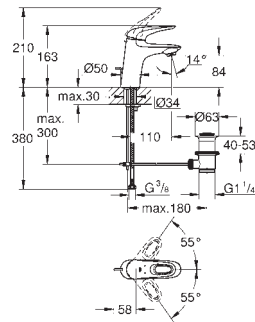

23 564 003

chrome

Eurostyle
Single-lever basin mixer 1/2"
S-Size
single hole installation
loop metal lever
GROHE SilkMove 35 mm ceramic cartridge
adjustable flow rate limiter
with temperature limiter
GROHE StarLight chrome finish
GROHE EcoJoy mousseur 5.7 l/min
GROHE Zero isolated inner water ways - lead and nickel free
GROHE FastFixation rapid installation system
pop-up waste set 1 1/4"
flexible connection hoses