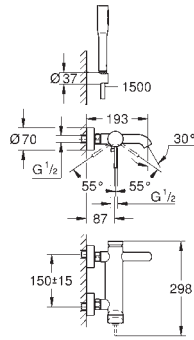

Ref. no.

Colour

33 628 001

chrome

GROHE Essence
Single-lever bath mixer 1/2"
wall mounted
GROHE SilkMove 35 mm ceramic cartridge
with temperature limiter
GROHE StarLight chrome finish
automatic diverter: bath/shower
mousseur
1/2" shower outlet
integrated non-return valve
S-unions
protected against backflow
with shower set
hand shower Euphoria Cosmopolitan Stick (27 400) 6.6 l/min
Euphoria Cosmopolitan Stick handshower (27 367)
wall shower holder Tempesta 100 Cosmopolitan (27 594)
Silverflex shower hose 1500 mm 1/2" x 1/2" (28 364)