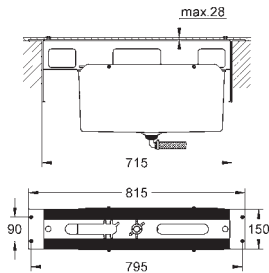

4/5-hole bath/shower combination (optional)
base frame for installation
drainage box with integrated outlet for splash water
caps to cover screw fixations always come in chrome color

45 388 000
Supporting legs for baseframe

chrome
supersteel
brushed hard graphite

23 672 001
23 672 DC1
23 672 AL1