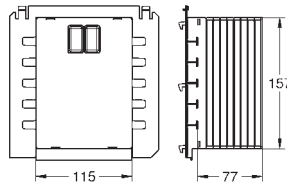

40 911 000

Revision shaft for small flush plates

for combination with Rapid SL and Uniset with GD 2 cisterns

40 949 000

chrome

ditto, for combination with SLIM cistern