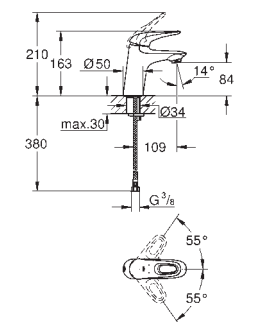

23 567 003

chrome

Eurostyle
Single-lever basin mixer 1/2"
S-Size
loop metal lever
GROHE SilkMove 35 mm ceramic cartridge
adjustable flow rate limiter
with temperature limiter
GROHE StarLight chrome finish
GROHE EcoJoy mousseur 5.7 l/min
GROHE Zero isolated inner water ways - lead and nickel free
GROHE FastFixation rapid installation system
smooth body
flexible connection hoses