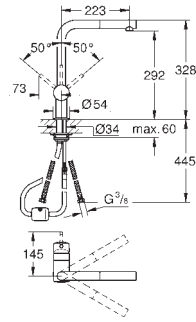

# GROHE MINTA / MINTA SMARTCONTROL / MINTA TOUCH

Ref. no.

Colour

32 168 000  
32 168 DC0

chrome  
supersteel

**Minta**  
**Single-lever sink mixer 1/2"**

L-spout  
GROHE StarLight finish  
GROHE SilkMove 46 mm ceramic cartridge  
**pull out mousseur spout**  
adjustable flow rate limiter  
swivel tubular spout, swivel area 360°  
protected against backflow  
flexible connection hoses  
rapid installation system