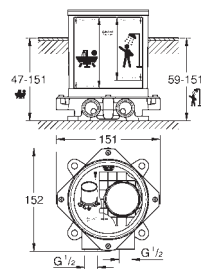

29 086 000

Rough-in set 1/2"
for floor-mounted bath spouts and mixers
installation plate with 360° horizontal and 3° vertical adjustment
installation depth 47-151 mm
depth compensation 104 mm
two 1/2" female connections (hot/cold supplies)
flushing plug