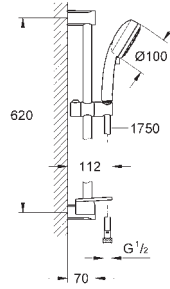

GROHE TEMPESTA

Ref. no.

Colour

27 928 002

chrome

Tempesta Cosmopolitan 100
Shower rail set 2 sprays

hand shower (27 571)
shower rail, 600mm (27 521)
Relexaflex hose 1750 mm 1/2"x1/2" (28 154)
GROHE EasyReach tray (27 596)
GROHE DreamSpray perfect spray pattern
GROHE StarLight chrome finish
SpeedClean anti-lime system
Inner WaterGuide for a longer life