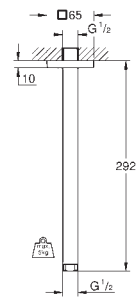

27 484 000

chrome

Rainshower

Shower arm ceiling 292 mm

material: metal

connection thread 1/2"

with square escutcheon

suitable for all Rainshower head showers

GROHE StarLight chrome finish

27 485 000

chrome

ditto, length 142 mm