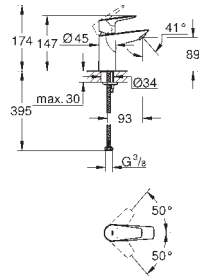

23 895 001

chrome

ditto, smooth body with push open waste set

new

23 330 001

chrome

**BauEdge**  
Single-lever basin mixer 1/2"  
S-Size  
**GROHE Longlife** 28 mm ceramic cartridge  
with temperature limiter  
**GROHE StarLight** chrome finish  
**GROHE Zero** isolated inner water ways - lead and nickel free  
**GROHE EcoJoy** mousseur 5.7 l/min  
rapid installation system  
smooth body  
flexible connection hoses