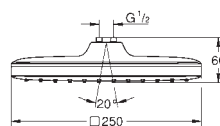

26 681 000

chrome

Tempesta 250 Cube

Head shower 1 spray

Rain

250 mm x 250 mm

fully chrome plated surfaces

ball joint with turning angle ± 10°

connection thread 1/2"

GROHE EcoJoy 9,5 l/min flow limiter

GROHE DreamSpray perfect spray pattern

GROHE StarLight chrome finish

SpeedClean anti-lime system

Inner WaterGuide for a longer life

26 685 000

chrome

ditto, but with white rear cover