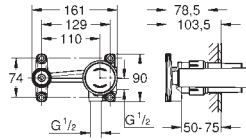

23 429 000

Joystick mixer 1/2", concealed body

for 2-hole basin mixers
without finishing trim set
GROHE FeatherControl Joystick cartridge
wall installation
installation device
DR-brass
with sealing sleeve