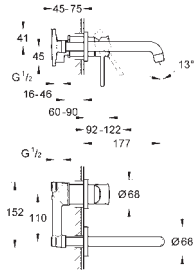

GROHE BAUCLASSIC

Ref. no.

Colour

20 292 000

chrome

BauClassic
2-hole basin mixer
wall mounted
set for final installation and concealed body
GROHE LongLife 35 mm ceramic cartridge
GROHE StarLight chrome finish
mousseur
centre distance 110 mm
projection 177 mm