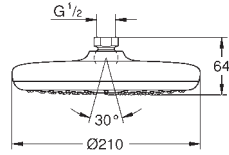

GROHE HEAD SHOWERS

Ref. no.

Colour

26 410 000

chrome

Tempesta 210
Head shower 1 spray

Rain
Ø 210 mm
ball joint ± 15° rotatable
connection thread 1/2"

GROHE EcoJoy 9,5 l/min flow limiter
GROHE DreamSpray perfect spray pattern
GROHE StarLight chrome finish
SpeedClean anti-lime system
Inner WaterGuide for a longer life

26 408 000

chrome

ditto, with non-restricted flow