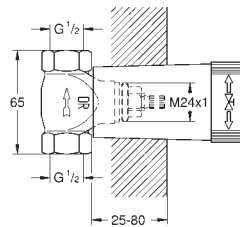

29 800 000

Concealed stop-valve, 1/2"

pre-assembled headpart 1/2"
short spindle
protection sleeve
threaded union 1/2"
DR-brass

29 802 000

ditto, 3/4", pre-assembled headpart 3/4", thread union 3/4"

29 805 000

ditto, 1", pre-assembled headpart 1", thread union 1"