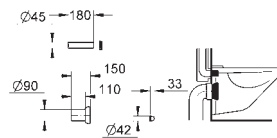

**37 311 K00**

**black**

**WC inlet and outlet connecting set**

for wall hung WC  
connecting pipe  $\varnothing$  45 mm  
waste sleeve  $\varnothing$  90 mm  
150 mm long  
cover for WC fixing bolts

**37 489 000**