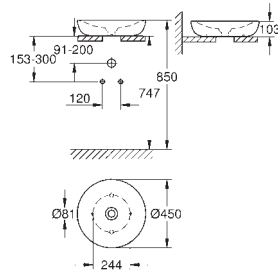

39 609 00H

alpine white

GROHE Essence Vessel basin 45
without overflow
450 x 450 mm
including fixation set
including ceramic waste, removable cover
non-closable
sanitary ware
PureGuard anti scale coating and anti bacterial glazing