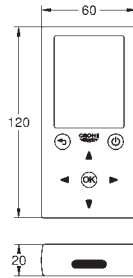

36 407 001

Remote control

for all GROHE one eye infra-red products as of 06/2015

monitoring

consumption and usage data
thermal disinfection cycles (infrared faucets)
auto flush cycles (infrared faucets)

configuration

cleaning mode on/off
thermal disinfection (infrared faucets)
detection range (infrared fittings)
shut off delay (infrared faucets)
auto flush (infrared faucets)

service

send and save profile
reset to factory or user settings
service details, demo mode

3 x 1.5 V DC (AAA) battery supply