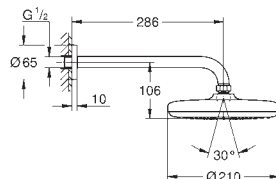

26 412 000

chrome

Tempesta 210

Head shower set 286 mm, 1 spray

head shower Tempesta 210 9.5 l/min (26 410)

1 spray pattern: Rain

Shower arm Rainshower 286 mm (28 576)

GROHE EcoJoy 9,5 l/min flow limiter

GROHE DreamSpray perfect spray pattern

GROHE StarLight chrome finish

SpeedClean anti-lime system

Inner WaterGuide for a longer life