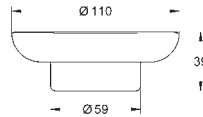

40 368 001

glass clear

Essentials Soap dish

material: glass
fits in the following holders:
Essentials (40 369 xx1)
Essentials Cube (40 508)
Bau Cosmopolitan (40 585)
Essentials Authentic (40 652)