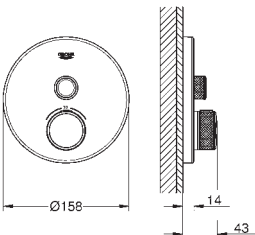

29 150 LS0

moon white

Grotherm SmartControl

Safety mixer for concealed installation with one valve

final installation for Rapido SmartBox (35 600)

GROHE FastFixation metal wall escutcheon, retroactively 6° adjustable

GROHE StarLight finish

GROHE SmartControl push for ON-OFF, turn for volume adjustment
exchangeable symbols

GROHE TurboStat compact cartridge

GROHE ProGrip with knurl structure

GROHE SafeStop safety button at 38C

GROHE SafeStop Plus optional temperature limiter at 43°C or 46°C included

built-in non-return valves and dirt strainers

cover plate in moon white acrylic glass

flow performance: outlet A (to external shut-off) = 34 l/min, outlet B/C = 29 l/min

35 600 000

GROHE Rapido SmartBox universal rough-in box