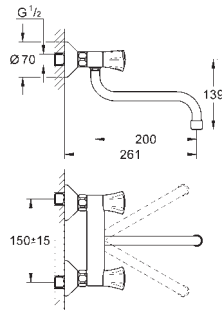

31 187 001

chrome

Costa L
Wall sink mixer 1/2"
metal handles
heat insulated
GROHE StarLight finish
Longlife headparts
swivel tubular spout, swivel area 360°
S-unions