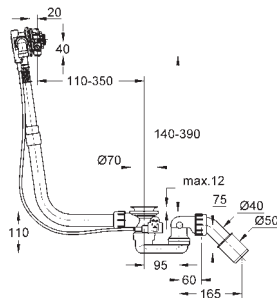

28 991 000
Talentofill
Inlet, pop-up and waste-system
for special bath tubs
without finishing trim set
with bottle trap and 45°-outlet-bend
without anti-vacuum device
plug included

19 025 000 chrome
Talento
Waste and overflow set for bath tubs
set for final installation
escutcheon
waste plug
fixing set
in combination with Talentofill 28 939/28 943
GROHE StarLight chrome finish