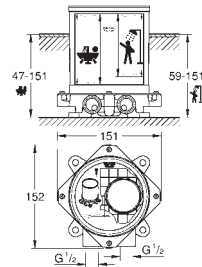

29 086 000

Rough-in set 1/2"

for floor-mounted bath spouts and mixers
installation plate with 360° horizontal and 3° vertical adjustment
installation depth 47-151 mm
depth compensation 104 mm
two 1/2" female connections (hot/cold supplies)
flushing plug