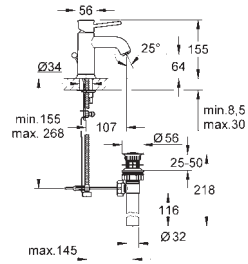

GROHE BAUCLASSIC

Ref. no.

Colour

32 862 000

chrome

BauClassic
Single-lever basin mixer 1/2"
GROHE Longlife 28 mm ceramic cartridge
GROHE StarLight chrome finish
mousseur
pop-up waste set 1 1/4"
flexible connection hoses
rapid installation system