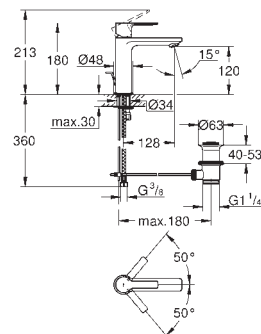

32 114 001
32 114 DC1
32 114 AL1

chrome
supersteel
brushed hard graphite

Lineare
Single-lever basin mixer 1/2"
S-Size
GROHE SilkMove 28 mm ceramic cartridge
with temperature limiter
GROHE StarLight chrome finish
GROHE EcoJoy SpeedClean mousseur 5.7 l/min
GROHE FastFixation Plus installation system
pop-up waste set 1 1/4"
flexible connection hoses