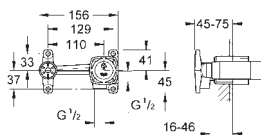

23 319 000
Grandera
Single-lever mixer 1/2"
concealed body
for 2-hole basin mixers
wall installation
GROHE SilkMove 35 mm ceramic cartridge
adjustable flow rate limiter
installation depth 45 to 75 mm
installation device

chrome
chrome/gold