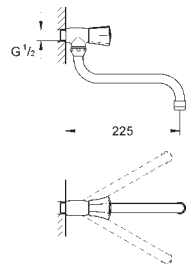

30 484 001

chrome

Costa L
Bibtap 1/2"
wall mounted
metal handle
heat insulated
marking: blue
GROHE StarLight finish
Longlife headparts
swivel tubular spout
swivel area 360°