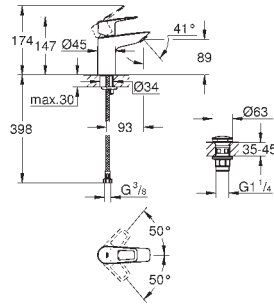

23 878 001

chrome

BauLoop
Single-lever basin mixer 1/2"
S-Size
GROHE Longlife 28 mm ceramic cartridge
with temperature limiter
GROHE StarLight chrome finish
GROHE Zero isolated inner water ways - lead and nickel free
GROHE EcoJoy mousseur 5.7 l/min
rapid installation system
smooth body with plastic push open waste set 1 1/4"
flexible connection hoses

23 337 001

chrome

ditto, without plastic push open waste set 1 1/4"

new