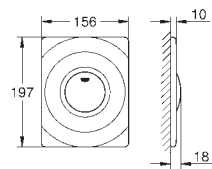

38 445 SD0

stainless steel

**Skate**  
**Wall plate, stainless steel**  
vertical installation  
156 x 197 mm  
push button actuation  
plastic fixing frame  
hidden fixing screws

37 063 000  
37 063 SH0