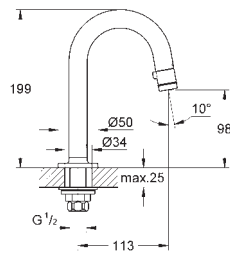

Ref. no.

Colour

20 201 000

chrome

Universal pillar tap 1/2"

C-spout
flow rate: 6l/min at 3 bar flow pressure
Flow-Stop mousseur
ceramic headpart
union nut 1/2"
with 10.5 mm drilling
GROHE StarLight chrome finish
projection 113 mm