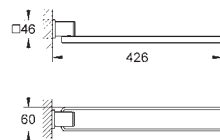

40 342 000

chrome

Allure
Towel holder
2 arms, not pivotable
length 426 mm
concealed fastening
GROHE StarLight chrome finish