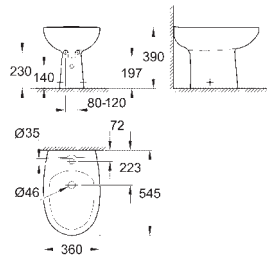

**Bau Ceramic  
WC seat soft close**  
with lid  
quick release function  
detachable  
material: Duroplast  
including fixation set  
compatible with all Bau Ceramic bowls

39 433 000

alpine white

**Bau Ceramic  
Wall hung bidet**  
1 hole punched  
with overflow  
sanitary ware