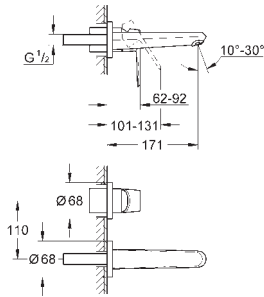

19 573 002

chrome

Eurodisc Cosmopolitan
2-hole basin mixer
M-Size

wall mounted

final installation for 23 571

without concealed body

metal rosette

GROHE StarLight chrome finish

GROHE AquaGuide

centre distance 110 mm

projection 170 mm

19 974 002

chrome

ditto, L-size, projection 225 mm