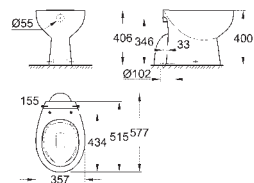

39 431 000

alpine white

Bau Ceramic

Floor standing WC

wash down

rimless

vertical outlet

flush volume 6/3 l

including fixation set

sanitary ware