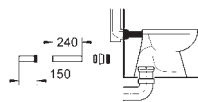

37 102 SH0

Inlet set

connecting pipe from flush pipe of
concealed flush valve 6 to 9l and
concealed flushing cistern
to **pedestal WC**
connector
escutcheon

alpine white