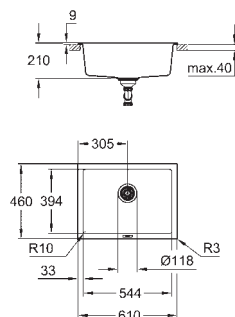

31 655 AT0
31 655 AP0

granite gray
granite black

**K700 Undermount
Composite sink**

model: K700U 70-C 61/45.7 1.0

mounting type: standard built-in and undermount

material: quartz composite

GROHE Whisper

min. cabinet size: 700 mm

dimensions: 610 x 460 mm

1 bowl: 544 x 394 x 205 mm

GROHE FastFixation installation system

cut-out: 543 x 393 mm

drainer: Ø 3.5"/90 mm basket strainer waste

optional: push to open excenter (40 986 SD0)

accessories included: waste kit, basket

strainer waste, mounting set

amount of fasteners included (top mount): 6

amount of fasteners included (undermount): 6

outer radius: R3, inner bowl radius: R10