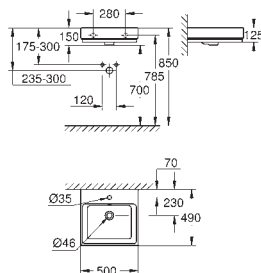

39 474 00H

alpine white

Cube Ceramic Wash basin 50

wall hung
1 hole punched, 2 holes pre-punched
with overflow
500 x 490 mm
sanitary ware
PureGuard anti scale coating and anti bacterial glazing