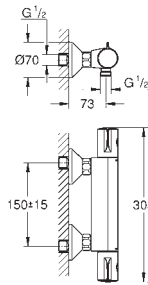

GROHE GROHTHERM 800

Ref. no.

Colour

THERMOSTATS

34 558 000

chrome

Grotherm 800

Shower Safety mixer

wall mounted

GROHE StarLight chrome finish

GROHE SafeStop safety button at 38°C

GROHE SafeStop Plus optional temperature limiter at 43°C included

GROHE TurboStat compact cartridge

integrated stop valve

volume handle with **GROHE EcoButton**

ceramic headpart 1/2", 180°

shower bottom outlet 1/2"

dirt strainers

built-in non-return valves

S-unions

GROHE EcoJoy for less water and perfect flow

34 567 000

chrome