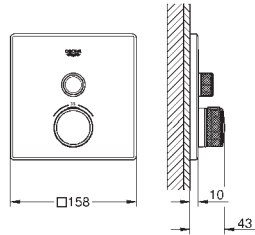

GROHE GROHTHERM SMARTCONTROL

Ref. no.

Colour

29 123 000	chrome
29 123 DC0	supersteel
29 123 GN0	brushed cool sunrise
29 123 DL0	brushed warm sunset
29 123 A00	hard graphite
29 123 AL0	brushed hard graphite

Grotherm SmartControl

Safety mixer for concealed installation with one valve

final installation for Rapido SmartBox (35 600)

GROHE FastFixation metal wall escutcheon, retroactively 6° adjustable

GROHE StarLight chrome finish

GROHE SmartControl push for ON-OFF, turn for volume adjustment
exchangeable symbols

GROHE TurboStat compact cartridge

GROHE ProGrip with knurl structure

GROHE SafeStop safety button at 38°C

GROHE SafeStop Plus optional temperature limiter at 43°C or 46°C included

built-in non-return valves and dirt strainers

flow performance: outlet A (to external shut-off) = 34 l/min, outlet B/C = 29 l/min

35 600 000

GROHE Rapido SmartBox universal rough-in box