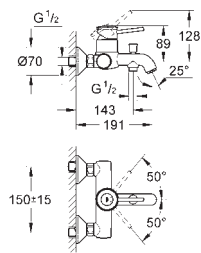

32 865 000

chrome

BauClassic
Single-lever bath mixer 1/2"
wall mounted
GROHE LongLife 46 mm ceramic cartridge
GROHE StarLight chrome finish
adjustable flow rate limiter
automatic diverter: bath/shower
mousseur
S-unions