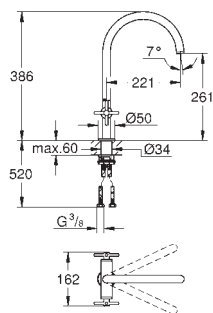

GROHE ATRIO

Ref. no.

Colour

30 362 000
30 362 DC0
30 362 AL0

chrome
supersteel
brushed hard graphite

Atrio

Two handle sink mixer 1/2"

C-spout

GROHE StarLight chrome finish

ceramic headparts 1/2", 90°

selectable swivel area: 0° / 150° / 360°

flexible connection hoses

rapid installation system