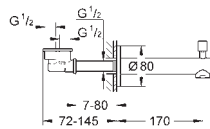

13 281 001

chrome

Concetto

Bath spout with diverter

wall mounted

GROHE StarLight chrome finish

mousseur

automatic diverter: bath/shower

male thread 1/2"