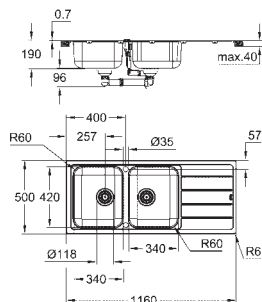

GROHE STAINLESS STEEL SINKS

Ref. no.

Colour

new

31 572 SD1

stainless steel

K500

Stainless steel sink with drainer

model: K500 60-S 100/50 1.5 rev

mounting type: top mount or flush mount

material: stainless steel AISI 304 (V2A)

material thickness: 0.7 mm

GROHE StarLight finish

finish: satin finish

GROHE Whisper

min. cabinet size: 600 mm

dimensions: 1000 x 500 mm

1 bowl: 340 x 420 x 185 mm

0.5 bowl: 170 x 320 x 125 mm

outer radius: R6 (topmount), inner bowl radius: R65

GROHE FastFixation installation system

sink mountable left or right

cut-out (top mount): 982 x 482 mm

drilling holes: 2 x 35 mm

waste: Ø 3.5"/90 mm waste strainer with automatic waste fitting

accessories included: waste kit, basket

strainer waste, mounting set

optional: push to open excenter (40 986 SD0)

amount of fasteners included (top mount): 16

new

31 588 SD1

stainless steel

K500

Stainless steel sink with drainer

model: K500 80-S 116/50 2.0 rev

mounting type: top mount or flush mount

material: stainless steel AISI 304 (V2A)

material thickness: 0.7 mm

GROHE StarLight finish

finish: satin finish

GROHE Whisper

min. cabinet size: 800 mm

dimensions: 1160 x 500 mm

1 bowl: 340 x 420 x 190 mm

2 bowl: 340 x 420 x 190 mm

outer radius: R6 (topmount), inner bowl radius: R90

GROHE FastFixation installation system

sink mountable left or right

cut-out (top mount): 1140 x 480 mm

drilling holes: 2 x 35 mm

waste: Ø 3.5"/90 mm waste strainer with automatic waste fitting

strainer waste, mounting set

optional: push to open excenter (40 986 SD0)

amount of fasteners included (top mount): 18

new

31 573 SD1

stainless steel

Minta

Kitchen sink and tap bundle

K500 stainless steel sink with drainer (31 571 SD1)

Minta single-lever sink mixer (32 168)

pull out mousseur spout