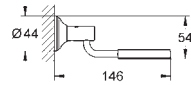

GROHE ESSENTIALS AUTHENTIC

Ref. no.

Colour

40 652 001

chrome

**Essentials Authentic
Holder**

material: metal
for crystal glass (40 372 001), soap dish (40 368 001),
or soap dispenser (40 394 001)
concealed fastening
GROHE StarLight chrome finish