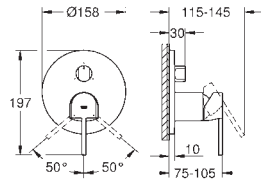

Ref. no.

Colour

24 093 003
24 093 DC3
24 093 AL3

chrome
supersteel
brushed hard graphite

GROHE Plus
Single-lever mixer with 3-way diverter

final installation for
Rapido SmartBox (35 600)
GROHE SilkMove 46 mm ceramic cartridge
GROHE StarLight chrome finish
GROHE FastFixation escutcheon with covered shaft sealing and covered fixing
3-way diverter
flow performance: outlet A = 27 l/min, outlet B = 27 l/min, outlet C = 27 l/min

35 600 000
GROHE Rapido SmartBox universal rough-in box