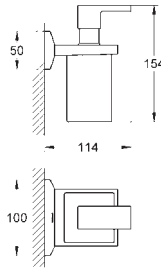

GROHE ALLURE BRILLIANT

Ref. no.

Colour

40 494 000

chrome

Allure Brilliant
Holder with soap dispenser
material: glass / metal
filling quantity 150 ml
concealed fastening
GROHE StarLight chrome finish