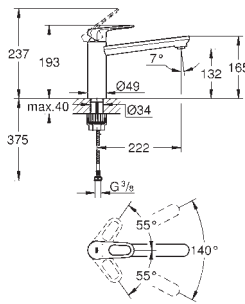

31 688 000

chrome

GROHE BauFlow

Single-lever sink mixer 1/2"

medium spout

GROHE StarLight chrome finish

GROHE LongLife 35 mm ceramic cartridge

GROHE Zero isolated inner water ways - lead and nickel free

swivel tubular spout

mousseur with coin slot for tool free replacement

flexible connection hoses

GROHE FastFixation Plus ultra fast and simple installation - no tools needed for installation on a max. 40 mm worktop fixation set 48 384 000 is needed

new