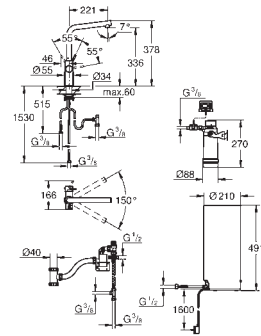

30 325 001
30 325 DC1

chrome
supersteel

GROHE Red Duo
Faucet and L size boiler
GROHE Red Duo single-lever sink mixer
L-spout

GROHE ChildLock push buttons for boiling water
TÜV certified triple electronic safeguards against accidental activation of boiling water

GROHE StarLight chrome finish
GROHE SilkMove 28 mm ceramic cartridge
insulated tubular spout, swivel area 150°
separate water ways
flexible connection hoses

GROHE Red boiler L size
5.5 liter 100° C boiling water, 7 liter total capacity
required inlet pressure: 1-7 bar
with flexible connection hose and outlet for boiling water
CE approved
power supply 230 V 50 Hz
power consumption 2100 W, standby power consumption 15 W
energy efficiency class A

GROHE Red filter set for protection of the boiler from limescale
capacity 600 l at 20° dKH, 5 phase filter
flow rate measuring unit